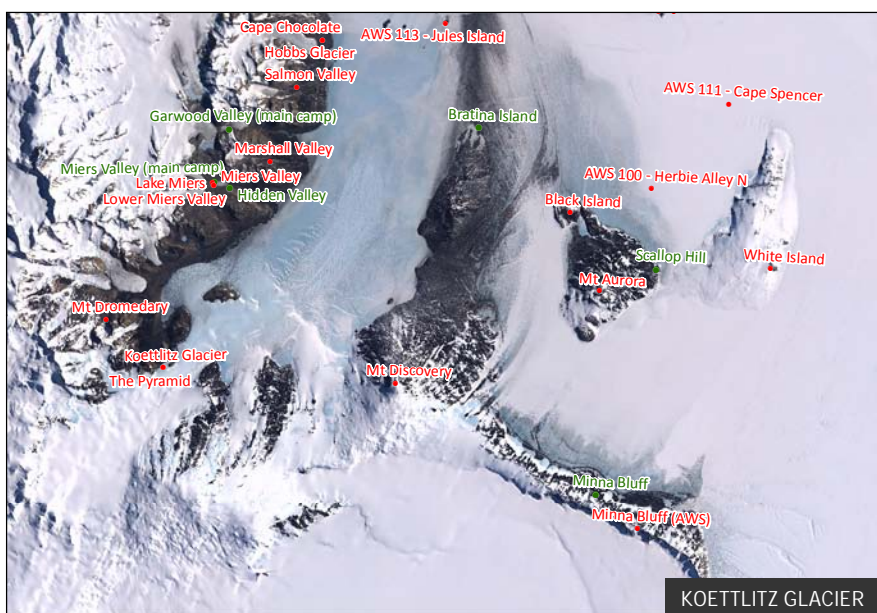

ALL FACILITIES

United States Antarctic Program Helicopter Landing Facilities 2010-11

- **USAP Helo Sites**
- **ANZ Helo Sites**

This page:
1. All facilities
2. Ross Island
3. Koettlitz Glacier Area
Next page:
4. Dry Valleys

Maps by Brad Herried
ANTARCTIC GEOSPATIAL INFORMATION CENTER

Facilities provided by
United States Antarctic Program

August 2010

Basemap data from ADD / LIMA

ROSS ISLAND

KOETTLITZ GLACIER

DRY VALLEYS