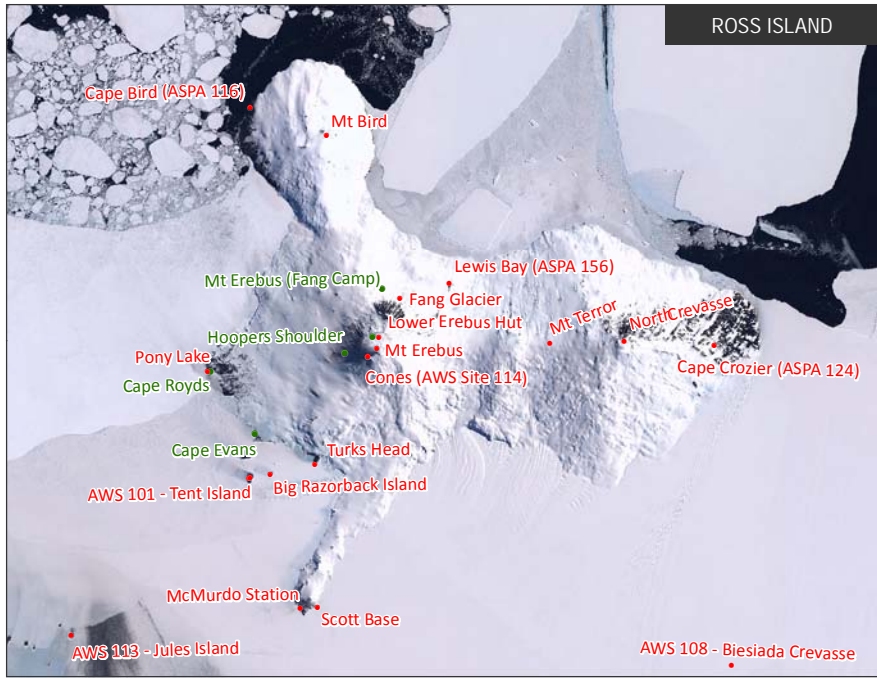

ALL FACILITIES

United States Antarctic Program Helicopter Landing Facilities 2010-11

- **USAP Helo Sites**
- **ANZ Helo Sites**

This page:
1. All facilities
2. Ross Island
3. Koettlitz Glacier Area
Next page:
4. Dry Valleys

Maps by Brad Herried
ANTARCTIC GEOSPATIAL INFORMATION CENTER

Facilities provided by
United States Antarctic Program

August 2010

Basemap data from ADD / LIMA

ROSS ISLAND

KOETTLITZ GLACIER

DRY VALLEYS