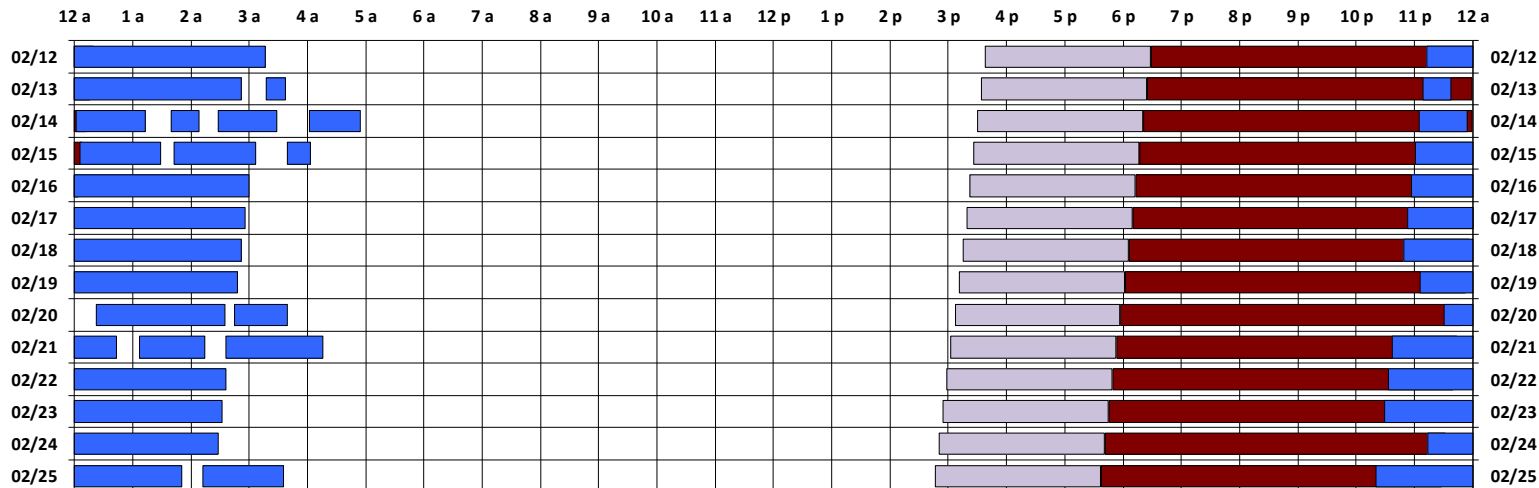

You are viewing the satellite schedule in New Zealand Time. Daylight saving time, when applicable, is included.

SPTR
Skynet
DSCS

South Pole Satellite Schedule

Date	SPTR Pass 1			SPTR Pass 2			SPTR Pass 3			SPTR Pass 4			SPTR Pass 5			Total Dur	DSCS Pass		Skynet Pass	
	Start	End	Dur	Start	End	Dur	Start	End	Dur	Start	End	Dur	Start	End	Dur		Start	End	Start	End
02/12/17	11:12 P	12:00 A*	0:48	No Pass	No Pass	No Pass	No Pass	No Pass	No Pass	No Pass	No Pass	No Pass	No Pass	No Pass	No Pass	0:48	3:39 P	6:29 P	6:30 P	12:20 A
02/13/17	12:00 A*	2:52 A	2:52	3:17 A	3:37 A	0:20	11:08 P	11:37 P	0:29	No Pass	No Pass	No Pass	No Pass	No Pass	No Pass	3:41	3:35 P	6:25 P	6:26 P	12:16 A
02/14/17	12:02 A	1:13 A	1:11	1:40 A	2:08 A	0:28	2:28 A	3:28 A	1:00	4:02 A	4:54 A	0:52	11:04 P	11:53 P	0:49	4:20	3:31 P	6:21 P	6:22 P	12:12 A
02/15/17	12:06 A	1:29 A	1:23	1:43 A	3:07 A	1:24	3:39 A	4:03 A	0:24	11:00 P	12:00 A*	1:00	No Pass	No Pass	No Pass	4:11	3:27 P	6:17 P	6:18 P	12:08 A
02/16/17	12:00 A*	3:00 A	3:00	10:56 P	12:00 A*	1:04	No Pass	No Pass	No Pass	No Pass	No Pass	No Pass	No Pass	No Pass	No Pass	4:04	3:23 P	6:13 P	6:14 P	12:04 A
02/17/17	12:00 A*	2:56 A	2:56	10:52 P	12:00 A*	1:08	No Pass	No Pass	No Pass	No Pass	No Pass	No Pass	No Pass	No Pass	No Pass	4:04	3:19 P	6:09 P	6:10 P	12:00 A
02/18/17	12:00 A*	2:52 A	2:52	10:48 P	12:00 A*	1:12	No Pass	No Pass	No Pass	No Pass	No Pass	No Pass	No Pass	No Pass	No Pass	4:04	3:15 P	6:05 P	6:06 P	11:56 P
02/19/17	12:00 A*	2:48 A	2:48	11:05 P	11:59 P	0:54	No Pass	No Pass	No Pass	No Pass	No Pass	No Pass	No Pass	No Pass	No Pass	3:42	3:11 P	6:01 P	6:02 P	11:52 P
02/20/17	12:23 A	2:35 A	2:12	2:45 A	3:39 A	0:54	11:30 P	12:00 A*	0:30	No Pass	No Pass	No Pass	No Pass	No Pass	No Pass	3:36	3:07 P	5:57 P	5:58 P	11:48 P
02/21/17	12:00 A*	12:43 A	0:43	1:07 A	2:14 A	1:07	2:36 A	4:16 A	1:40	10:36 P	12:00 A*	1:24	No Pass	No Pass	No Pass	4:54	3:03 P	5:53 P	5:54 P	11:44 P
02/22/17	12:00 A*	2:36 A	2:36	10:32 P	12:00 A*	1:28	No Pass	No Pass	No Pass	No Pass	No Pass	No Pass	No Pass	No Pass	No Pass	4:04	2:59 P	5:49 P	5:50 P	11:40 P
02/23/17	12:00 A*	2:32 A	2:32	10:28 P	12:00 A*	1:32	No Pass	No Pass	No Pass	No Pass	No Pass	No Pass	No Pass	No Pass	No Pass	4:04	2:55 P	5:45 P	5:46 P	11:36 P
02/24/17	12:00 A*	2:28 A	2:28	11:13 P	12:00 A*	0:47	No Pass	No Pass	No Pass	No Pass	No Pass	No Pass	No Pass	No Pass	No Pass	3:15	2:51 P	5:41 P	5:42 P	11:32 P
02/25/17	12:00 A*	1:50 A	1:50	2:12 A	3:35 A	1:23	10:20 P	12:00 A*	1:40	No Pass	No Pass	No Pass	No Pass	No Pass	No Pass	4:53	2:47 P	5:37 P	5:38 P	11:28 P

* Pass continues from previous or into next day.

† An additional pass occurs on this day, not shown on the schedule. Refer to CEL text file for details.