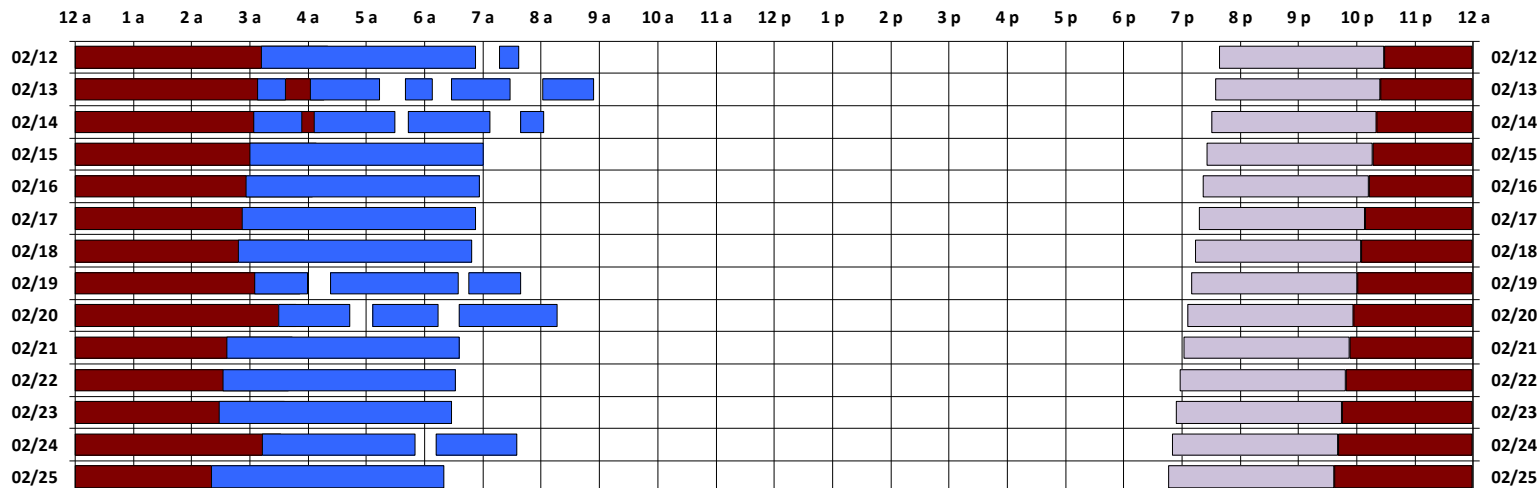

You are viewing the satellite schedule in Mountain Time. Daylight saving time, when applicable, is included.

SPTR
Skynet
DSCS

South Pole Satellite Schedule

Date	SPTR Pass 1			SPTR Pass 2			SPTR Pass 3			SPTR Pass 4			SPTR Pass 5			Total Dur	DSCS Pass		Skynet Pass	
	Start	End	Dur	Start	End	Dur	Start	End	Dur	Start	End	Dur	Start	End	Dur		Start	End	Start	End
02/12/17	3:12 A	6:52 A	3:40	7:17 A	7:37 A	0:20	No Pass	No Pass	No Pass	No Pass	No Pass	No Pass	No Pass	No Pass	No Pass	4:00	7:39 P	10:29 P	10:30 P	4:20 A
02/13/17	3:08 A	3:37 A	0:29	4:02 A	5:13 A	1:11	5:40 A	6:08 A	0:28	6:28 A	7:28 A	1:00	8:02 A	8:54 A	0:52	4:00	7:35 P	10:25 P	10:26 P	4:16 A
02/14/17	3:04 A	3:53 A	0:49	4:06 A	5:29 A	1:23	5:43 A	7:07 A	1:24	7:39 A	8:03 A	0:24	No Pass	No Pass	No Pass	4:00	7:31 P	10:21 P	10:22 P	4:12 A
02/15/17	3:00 A	7:00 A	4:00	No Pass	No Pass	No Pass	No Pass	No Pass	No Pass	No Pass	No Pass	No Pass	No Pass	No Pass	No Pass	4:00	7:27 P	10:17 P	10:18 P	4:08 A
02/16/17	2:56 A	6:56 A	4:00	No Pass	No Pass	No Pass	No Pass	No Pass	No Pass	No Pass	No Pass	No Pass	No Pass	No Pass	No Pass	4:00	7:23 P	10:13 P	10:14 P	4:04 A
02/17/17	2:52 A	6:52 A	4:00	No Pass	No Pass	No Pass	No Pass	No Pass	No Pass	No Pass	No Pass	No Pass	No Pass	No Pass	No Pass	4:00	7:19 P	10:09 P	10:10 P	4:00 A
02/18/17	2:48 A	6:48 A	4:00	No Pass	No Pass	No Pass	No Pass	No Pass	No Pass	No Pass	No Pass	No Pass	No Pass	No Pass	No Pass	4:00	7:15 P	10:05 P	10:06 P	3:56 A
02/19/17	3:05 A	3:59 A	0:54	4:23 A	6:35 A	2:12	6:45 A	7:39 A	0:54	No Pass	No Pass	No Pass	No Pass	No Pass	No Pass	4:00	7:11 P	10:01 P	10:02 P	3:52 A
02/20/17	3:30 A	4:43 A	1:13	5:07 A	6:14 A	1:07	6:36 A	8:16 A	1:40	No Pass	No Pass	No Pass	No Pass	No Pass	No Pass	4:00	7:07 P	9:57 P	9:58 P	3:48 A
02/21/17	2:36 A	6:36 A	4:00	No Pass	No Pass	No Pass	No Pass	No Pass	No Pass	No Pass	No Pass	No Pass	No Pass	No Pass	No Pass	4:00	7:03 P	9:53 P	9:54 P	3:44 A
02/22/17	2:32 A	6:32 A	4:00	No Pass	No Pass	No Pass	No Pass	No Pass	No Pass	No Pass	No Pass	No Pass	No Pass	No Pass	No Pass	4:00	6:59 P	9:49 P	9:50 P	3:40 A
02/23/17	2:28 A	6:28 A	4:00	No Pass	No Pass	No Pass	No Pass	No Pass	No Pass	No Pass	No Pass	No Pass	No Pass	No Pass	No Pass	4:00	6:55 P	9:45 P	9:46 P	3:36 A
02/24/17	3:13 A	5:50 A	2:37	6:12 A	7:35 A	1:23	No Pass	No Pass	No Pass	No Pass	No Pass	No Pass	No Pass	No Pass	No Pass	4:00	6:51 P	9:41 P	9:42 P	3:32 A
02/25/17	2:20 A	6:20 A	4:00	No Pass	No Pass	No Pass	No Pass	No Pass	No Pass	No Pass	No Pass	No Pass	No Pass	No Pass	No Pass	4:00	6:47 P	9:37 P	9:38 P	3:28 A

* Pass continues from previous or into next day.

† An additional pass occurs on this day, not shown on the schedule. Refer to CEL text file for details.

Schedule updated on 02/13/17