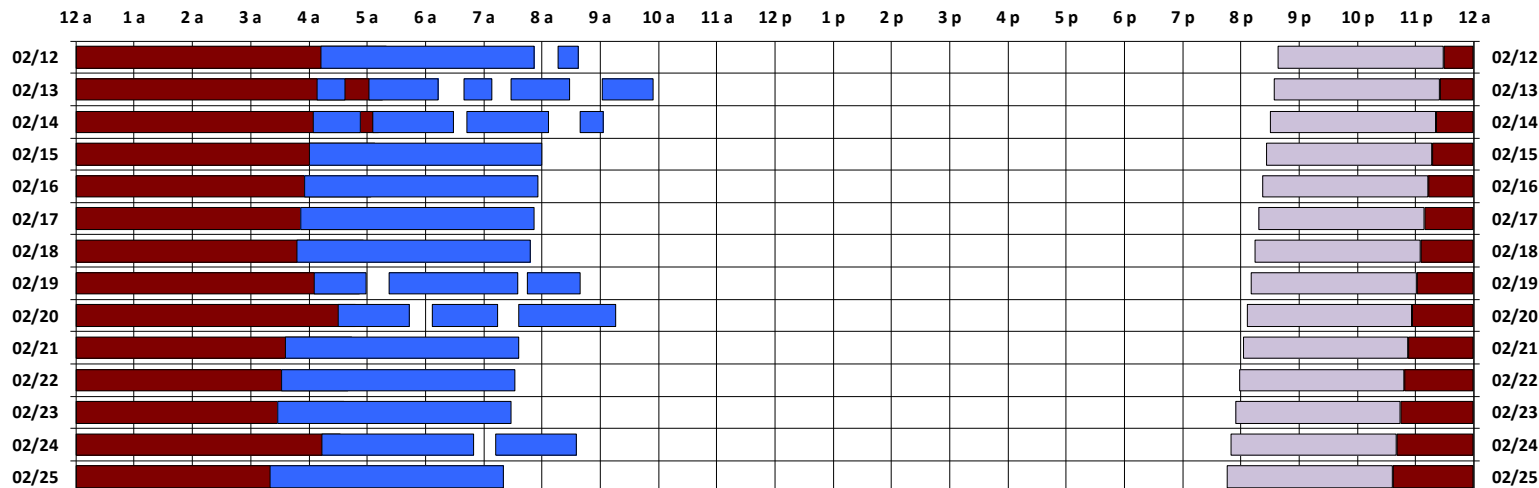

You are viewing the satellite schedule in Central Time. Daylight saving time, when applicable, is included.

SPTR
Skynet
DSCS

South Pole Satellite Schedule

Date	SPTR Pass 1			SPTR Pass 2			SPTR Pass 3			SPTR Pass 4			SPTR Pass 5			Total Dur	DSCS Pass		Skynet Pass	
	Start	End	Dur	Start	End	Dur	Start	End	Dur	Start	End	Dur	Start	End	Dur		Start	End	Start	End
02/12/17	4:12 A	7:52 A	3:40	8:17 A	8:37 A	0:20	No Pass	No Pass	No Pass	No Pass	No Pass	No Pass	No Pass	No Pass	No Pass	4:00	8:39 P	11:29 P	11:30 P	5:20 A
02/13/17	4:08 A	4:37 A	0:29	5:02 A	6:13 A	1:11	6:40 A	7:08 A	0:28	7:28 A	8:28 A	1:00	9:02 A	9:54 A	0:52	4:00	8:35 P	11:25 P	11:26 P	5:16 A
02/14/17	4:04 A	4:53 A	0:49	5:06 A	6:29 A	1:23	6:43 A	8:07 A	1:24	8:39 A	9:03 A	0:24	No Pass	No Pass	No Pass	4:00	8:31 P	11:21 P	11:22 P	5:12 A
02/15/17	4:00 A	8:00 A	4:00	No Pass	No Pass	No Pass	No Pass	No Pass	No Pass	No Pass	No Pass	No Pass	No Pass	No Pass	No Pass	4:00	8:27 P	11:17 P	11:18 P	5:08 A
02/16/17	3:56 A	7:56 A	4:00	No Pass	No Pass	No Pass	No Pass	No Pass	No Pass	No Pass	No Pass	No Pass	No Pass	No Pass	No Pass	4:00	8:23 P	11:13 P	11:14 P	5:04 A
02/17/17	3:52 A	7:52 A	4:00	No Pass	No Pass	No Pass	No Pass	No Pass	No Pass	No Pass	No Pass	No Pass	No Pass	No Pass	No Pass	4:00	8:19 P	11:09 P	11:10 P	5:00 A
02/18/17	3:48 A	7:48 A	4:00	No Pass	No Pass	No Pass	No Pass	No Pass	No Pass	No Pass	No Pass	No Pass	No Pass	No Pass	No Pass	4:00	8:15 P	11:05 P	11:06 P	4:56 A
02/19/17	4:05 A	4:59 A	0:54	5:23 A	7:35 A	2:12	7:45 A	8:39 A	0:54	No Pass	No Pass	No Pass	No Pass	No Pass	No Pass	4:00	8:11 P	11:01 P	11:02 P	4:52 A
02/20/17	4:30 A	5:43 A	1:13	6:07 A	7:14 A	1:07	7:36 A	9:16 A	1:40	No Pass	No Pass	No Pass	No Pass	No Pass	No Pass	4:00	8:07 P	10:57 P	10:58 P	4:48 A
02/21/17	3:36 A	7:36 A	4:00	No Pass	No Pass	No Pass	No Pass	No Pass	No Pass	No Pass	No Pass	No Pass	No Pass	No Pass	No Pass	4:00	8:03 P	10:53 P	10:54 P	4:44 A
02/22/17	3:32 A	7:32 A	4:00	No Pass	No Pass	No Pass	No Pass	No Pass	No Pass	No Pass	No Pass	No Pass	No Pass	No Pass	No Pass	4:00	7:59 P	10:49 P	10:50 P	4:40 A
02/23/17	3:28 A	7:28 A	4:00	No Pass	No Pass	No Pass	No Pass	No Pass	No Pass	No Pass	No Pass	No Pass	No Pass	No Pass	No Pass	4:00	7:55 P	10:45 P	10:46 P	4:36 A
02/24/17	4:13 A	6:50 A	2:37	7:12 A	8:35 A	1:23	No Pass	No Pass	No Pass	No Pass	No Pass	No Pass	No Pass	No Pass	No Pass	4:00	7:51 P	10:41 P	10:42 P	4:32 A
02/25/17	3:20 A	7:20 A	4:00	No Pass	No Pass	No Pass	No Pass	No Pass	No Pass	No Pass	No Pass	No Pass	No Pass	No Pass	No Pass	4:00	7:47 P	10:37 P	10:38 P	4:28 A

* Pass continues from previous or into next day.

† An additional pass occurs on this day, not shown on the schedule. Refer to CEL text file for details.

Schedule updated on 02/13/17