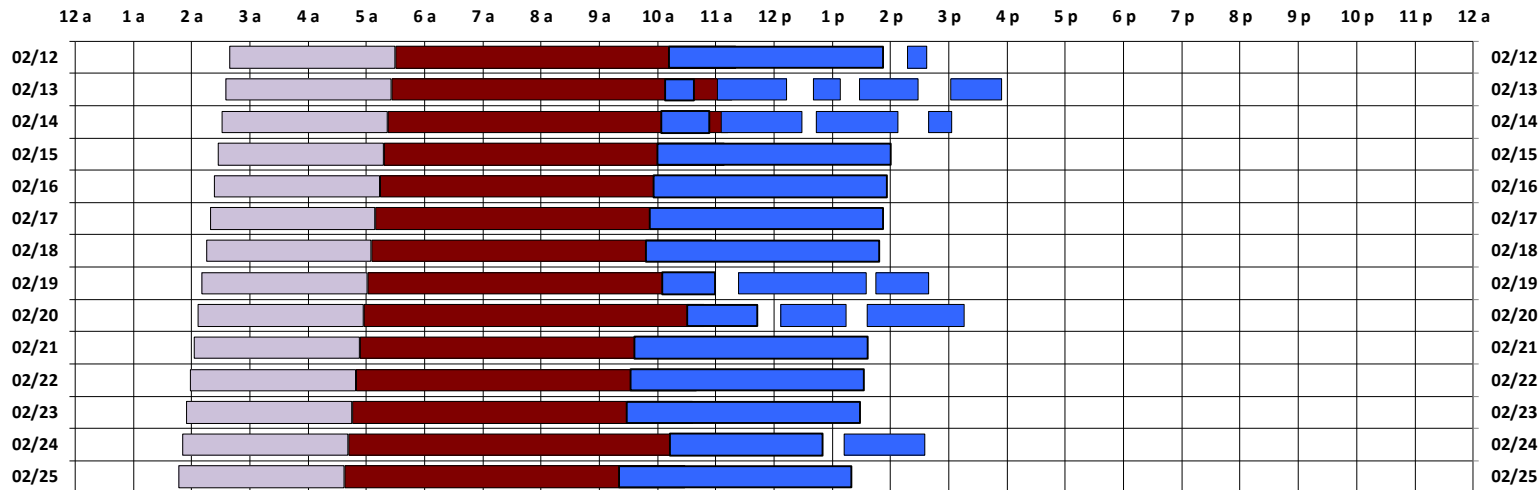

### South Pole Satellite Schedule

Date	SPTR Pass 1			SPTR Pass 2			SPTR Pass 3			SPTR Pass 4			SPTR Pass 5			Total Dur	DSCS Pass		Skynet Pass	
	Start	End	Dur	Start	End	Dur	Start	End	Dur	Start	End	Dur	Start	End	Dur		Start	End	Start	End
02/12/17	10:12 A	1:52 P	3:40	2:17 P	2:37 P	0:20	No Pass	No Pass	No Pass	No Pass	No Pass	No Pass	No Pass	No Pass	No Pass	4:00	2:39 A	5:29 A	5:30 A	11:20 A
02/13/17	10:08 A	10:37 A	0:29	11:02 A	12:13 P	1:11	12:40 P	1:08 P	0:28	1:28 P	2:28 P	1:00	3:02 P	3:54 P	0:52	4:00	2:35 A	5:25 A	5:26 A	11:16 A
02/14/17	10:04 A	10:53 A	0:49	11:06 A	12:29 P	1:23	12:43 P	2:07 P	1:24	2:39 P	3:03 P	0:24	No Pass	No Pass	No Pass	4:00	2:31 A	5:21 A	5:22 A	11:12 A
02/15/17	10:00 A	2:00 P	4:00	No Pass	No Pass	No Pass	No Pass	No Pass	No Pass	No Pass	No Pass	No Pass	No Pass	No Pass	No Pass	4:00	2:27 A	5:17 A	5:18 A	11:08 A
02/16/17	9:56 A	1:56 P	4:00	No Pass	No Pass	No Pass	No Pass	No Pass	No Pass	No Pass	No Pass	No Pass	No Pass	No Pass	No Pass	4:00	2:23 A	5:13 A	5:14 A	11:04 A
02/17/17	9:52 A	1:52 P	4:00	No Pass	No Pass	No Pass	No Pass	No Pass	No Pass	No Pass	No Pass	No Pass	No Pass	No Pass	No Pass	4:00	2:19 A	5:09 A	5:10 A	11:00 A
02/18/17	9:48 A	1:48 P	4:00	No Pass	No Pass	No Pass	No Pass	No Pass	No Pass	No Pass	No Pass	No Pass	No Pass	No Pass	No Pass	4:00	2:15 A	5:05 A	5:06 A	10:56 A
02/19/17	10:05 A	10:59 A	0:54	11:23 A	1:35 P	2:12	1:45 P	2:39 P	0:54	No Pass	No Pass	No Pass	No Pass	No Pass	No Pass	4:00	2:11 A	5:01 A	5:02 A	10:52 A
02/20/17	10:30 A	11:43 A	1:13	12:07 P	1:14 P	1:07	1:36 P	3:16 P	1:40	No Pass	No Pass	No Pass	No Pass	No Pass	No Pass	4:00	2:07 A	4:57 A	4:58 A	10:48 A
02/21/17	9:36 A	1:36 P	4:00	No Pass	No Pass	No Pass	No Pass	No Pass	No Pass	No Pass	No Pass	No Pass	No Pass	No Pass	No Pass	4:00	2:03 A	4:53 A	4:54 A	10:44 A
02/22/17	9:32 A	1:32 P	4:00	No Pass	No Pass	No Pass	No Pass	No Pass	No Pass	No Pass	No Pass	No Pass	No Pass	No Pass	No Pass	4:00	1:59 A	4:49 A	4:50 A	10:40 A
02/23/17	9:28 A	1:28 P	4:00	No Pass	No Pass	No Pass	No Pass	No Pass	No Pass	No Pass	No Pass	No Pass	No Pass	No Pass	No Pass	4:00	1:55 A	4:45 A	4:46 A	10:36 A
02/24/17	10:13 A	12:50 P	2:37	1:12 P	2:35 P	1:23	No Pass	No Pass	No Pass	No Pass	No Pass	No Pass	No Pass	No Pass	No Pass	4:00	1:51 A	4:41 A	4:42 A	10:32 A
02/25/17	9:20 A	1:20 P	4:00	No Pass	No Pass	No Pass	No Pass	No Pass	No Pass	No Pass	No Pass	No Pass	No Pass	No Pass	No Pass	4:00	1:47 A	4:37 A	4:38 A	10:28 A