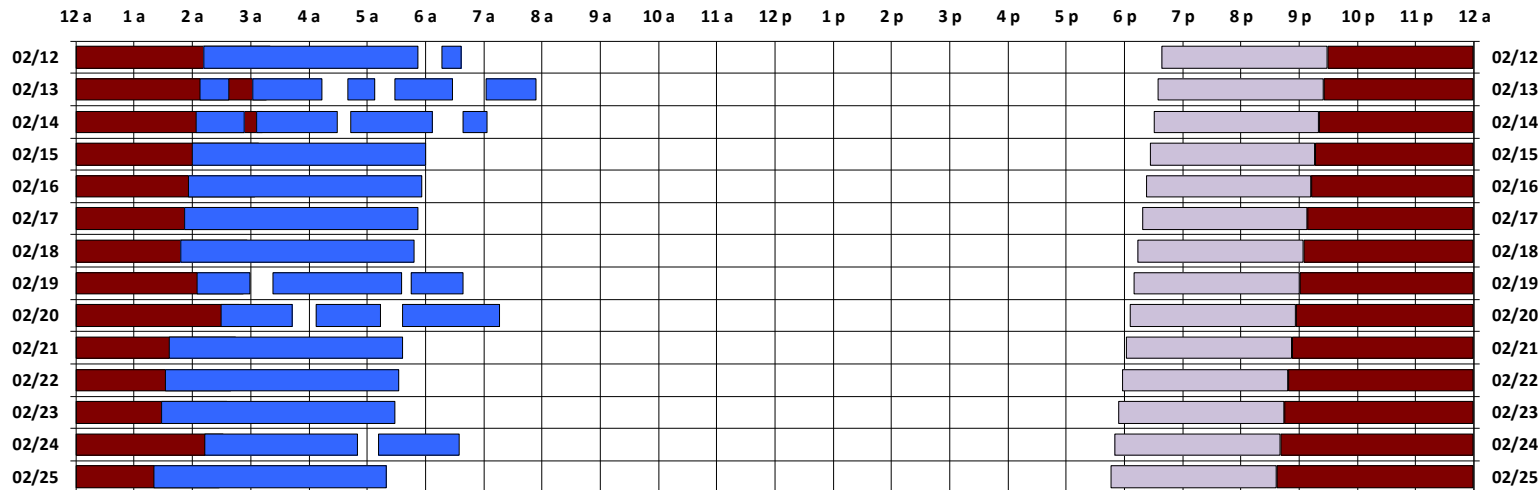

You are viewing the satellite schedule in Pacific Time. Daylight saving time, when applicable, is included.

SPTR
Skynet
DSCS

South Pole Satellite Schedule

Date	SPTR Pass 1			SPTR Pass 2			SPTR Pass 3			SPTR Pass 4			SPTR Pass 5			Total Dur	DSCS Pass		Skynet Pass	
	Start	End	Dur	Start	End	Dur	Start	End	Dur	Start	End	Dur	Start	End	Dur		Start	End	Start	End
02/12/17	2:12 A	5:52 A	3:40	6:17 A	6:37 A	0:20	No Pass	No Pass	No Pass	No Pass	No Pass	No Pass	No Pass	No Pass	No Pass	4:00	6:39 P	9:29 P	9:30 P	3:20 A
02/13/17	2:08 A	2:37 A	0:29	3:02 A	4:13 A	1:11	4:40 A	5:08 A	0:28	5:28 A	6:28 A	1:00	7:02 A	7:54 A	0:52	4:00	6:35 P	9:25 P	9:26 P	3:16 A
02/14/17	2:04 A	2:53 A	0:49	3:06 A	4:29 A	1:23	4:43 A	6:07 A	1:24	6:39 A	7:03 A	0:24	No Pass	No Pass	No Pass	4:00	6:31 P	9:21 P	9:22 P	3:12 A
02/15/17	2:00 A	6:00 A	4:00	No Pass	No Pass	No Pass	No Pass	No Pass	No Pass	No Pass	No Pass	No Pass	No Pass	No Pass	No Pass	4:00	6:27 P	9:17 P	9:18 P	3:08 A
02/16/17	1:56 A	5:56 A	4:00	No Pass	No Pass	No Pass	No Pass	No Pass	No Pass	No Pass	No Pass	No Pass	No Pass	No Pass	No Pass	4:00	6:23 P	9:13 P	9:14 P	3:04 A
02/17/17	1:52 A	5:52 A	4:00	No Pass	No Pass	No Pass	No Pass	No Pass	No Pass	No Pass	No Pass	No Pass	No Pass	No Pass	No Pass	4:00	6:19 P	9:09 P	9:10 P	3:00 A
02/18/17	1:48 A	5:48 A	4:00	No Pass	No Pass	No Pass	No Pass	No Pass	No Pass	No Pass	No Pass	No Pass	No Pass	No Pass	No Pass	4:00	6:15 P	9:05 P	9:06 P	2:56 A
02/19/17	2:05 A	2:59 A	0:54	3:23 A	5:35 A	2:12	5:45 A	6:39 A	0:54	No Pass	No Pass	No Pass	No Pass	No Pass	No Pass	4:00	6:11 P	9:01 P	9:02 P	2:52 A
02/20/17	2:30 A	3:43 A	1:13	4:07 A	5:14 A	1:07	5:36 A	7:16 A	1:40	No Pass	No Pass	No Pass	No Pass	No Pass	No Pass	4:00	6:07 P	8:57 P	8:58 P	2:48 A
02/21/17	1:36 A	5:36 A	4:00	No Pass	No Pass	No Pass	No Pass	No Pass	No Pass	No Pass	No Pass	No Pass	No Pass	No Pass	No Pass	4:00	6:03 P	8:53 P	8:54 P	2:44 A
02/22/17	1:32 A	5:32 A	4:00	No Pass	No Pass	No Pass	No Pass	No Pass	No Pass	No Pass	No Pass	No Pass	No Pass	No Pass	No Pass	4:00	5:59 P	8:49 P	8:50 P	2:40 A
02/23/17	1:28 A	5:28 A	4:00	No Pass	No Pass	No Pass	No Pass	No Pass	No Pass	No Pass	No Pass	No Pass	No Pass	No Pass	No Pass	4:00	5:55 P	8:45 P	8:46 P	2:36 A
02/24/17	2:13 A	4:50 A	2:37	5:12 A	6:35 A	1:23	No Pass	No Pass	No Pass	No Pass	No Pass	No Pass	No Pass	No Pass	No Pass	4:00	5:51 P	8:41 P	8:42 P	2:32 A
02/25/17	1:20 A	5:20 A	4:00	No Pass	No Pass	No Pass	No Pass	No Pass	No Pass	No Pass	No Pass	No Pass	No Pass	No Pass	No Pass	4:00	5:47 P	8:37 P	8:38 P	2:28 A

* Pass continues from previous or into next day.

† An additional pass occurs on this day, not shown on the schedule. Refer to CEL text file for details.

Schedule updated on 02/13/17