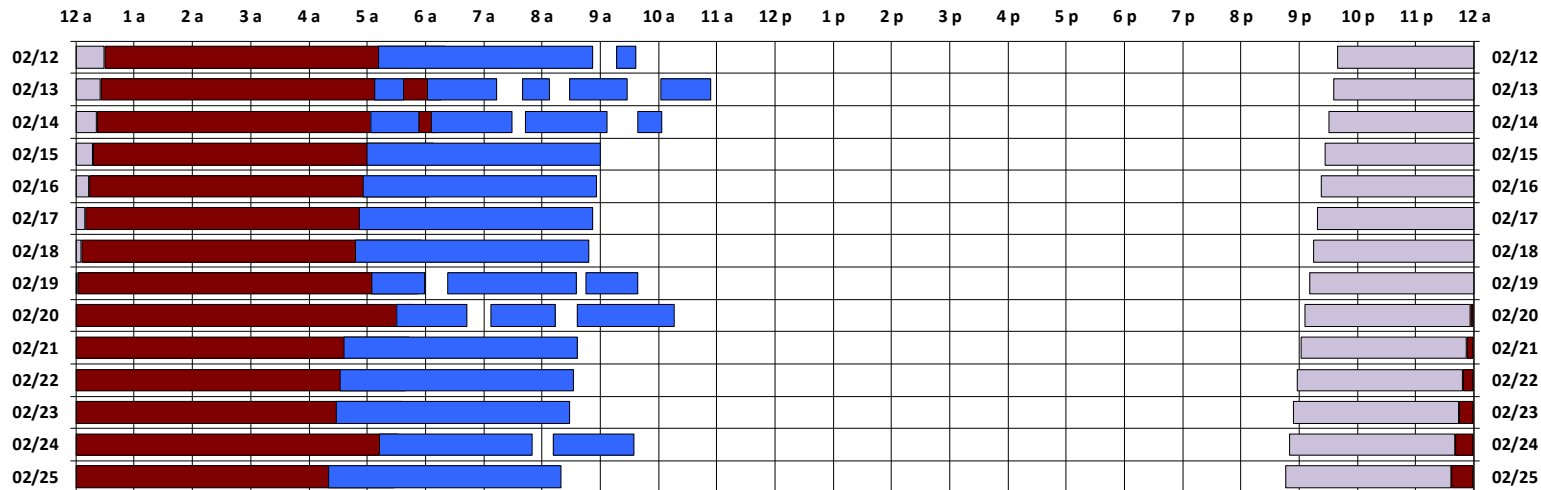

You are viewing the satellite schedule in Eastern Time. Daylight saving time, when applicable, is included.

SPTR
Skynet
DSCS

South Pole Satellite Schedule

Date	SPTR Pass 1			SPTR Pass 2			SPTR Pass 3			SPTR Pass 4			SPTR Pass 5			Total Dur	DSCS Pass		Skynet Pass	
	Start	End	Dur	Start	End	Dur	Start	End	Dur	Start	End	Dur	Start	End	Dur		Start	End	Start	End
02/12/17	5:12 A	8:52 A	3:40	9:17 A	9:37 A	0:20	No Pass	No Pass	No Pass	No Pass	No Pass	No Pass	No Pass	No Pass	No Pass	4:00	9:39 P	12:29 A	12:30 A	6:20 A
02/13/17	5:08 A	5:37 A	0:29	6:02 A	7:13 A	1:11	7:40 A	8:08 A	0:28	8:28 A	9:28 A	1:00	10:02 A	10:54 A	0:52	4:00	9:35 P	12:25 A	12:26 A	6:16 A
02/14/17	5:04 A	5:53 A	0:49	6:06 A	7:29 A	1:23	7:43 A	9:07 A	1:24	9:39 A	10:03 A	0:24	No Pass	No Pass	No Pass	4:00	9:31 P	12:21 A	12:22 A	6:12 A
02/15/17	5:00 A	9:00 A	4:00	No Pass	No Pass	No Pass	No Pass	No Pass	No Pass	No Pass	No Pass	No Pass	No Pass	No Pass	No Pass	4:00	9:27 P	12:17 A	12:18 A	6:08 A
02/16/17	4:56 A	8:56 A	4:00	No Pass	No Pass	No Pass	No Pass	No Pass	No Pass	No Pass	No Pass	No Pass	No Pass	No Pass	No Pass	4:00	9:23 P	12:13 A	12:14 A	6:04 A
02/17/17	4:52 A	8:52 A	4:00	No Pass	No Pass	No Pass	No Pass	No Pass	No Pass	No Pass	No Pass	No Pass	No Pass	No Pass	No Pass	4:00	9:19 P	12:09 A	12:10 A	6:00 A
02/18/17	4:48 A	8:48 A	4:00	No Pass	No Pass	No Pass	No Pass	No Pass	No Pass	No Pass	No Pass	No Pass	No Pass	No Pass	No Pass	4:00	9:15 P	12:05 A	12:06 A	5:56 A
02/19/17	5:05 A	5:59 A	0:54	6:23 A	8:35 A	2:12	8:45 A	9:39 A	0:54	No Pass	No Pass	No Pass	No Pass	No Pass	No Pass	4:00	9:11 P	12:01 A	12:02 A	5:52 A
02/20/17	5:30 A	6:43 A	1:13	7:07 A	8:14 A	1:07	8:36 A	10:16 A	1:40	No Pass	No Pass	No Pass	No Pass	No Pass	No Pass	4:00	9:07 P	11:57 P	11:58 P	5:48 A
02/21/17	4:36 A	8:36 A	4:00	No Pass	No Pass	No Pass	No Pass	No Pass	No Pass	No Pass	No Pass	No Pass	No Pass	No Pass	No Pass	4:00	9:03 P	11:53 P	11:54 P	5:44 A
02/22/17	4:32 A	8:32 A	4:00	No Pass	No Pass	No Pass	No Pass	No Pass	No Pass	No Pass	No Pass	No Pass	No Pass	No Pass	No Pass	4:00	8:59 P	11:49 P	11:50 P	5:40 A
02/23/17	4:28 A	8:28 A	4:00	No Pass	No Pass	No Pass	No Pass	No Pass	No Pass	No Pass	No Pass	No Pass	No Pass	No Pass	No Pass	4:00	8:55 P	11:45 P	11:46 P	5:36 A
02/24/17	5:13 A	7:50 A	2:37	8:12 A	9:35 A	1:23	No Pass	No Pass	No Pass	No Pass	No Pass	No Pass	No Pass	No Pass	No Pass	4:00	8:51 P	11:41 P	11:42 P	5:32 A
02/25/17	4:20 A	8:20 A	4:00	No Pass	No Pass	No Pass	No Pass	No Pass	No Pass	No Pass	No Pass	No Pass	No Pass	No Pass	No Pass	4:00	8:47 P	11:37 P	11:38 P	5:28 A

* Pass continues from previous or into next day.

† An additional pass occurs on this day, not shown on the schedule. Refer to CEL text file for details.

Schedule updated on 02/13/17