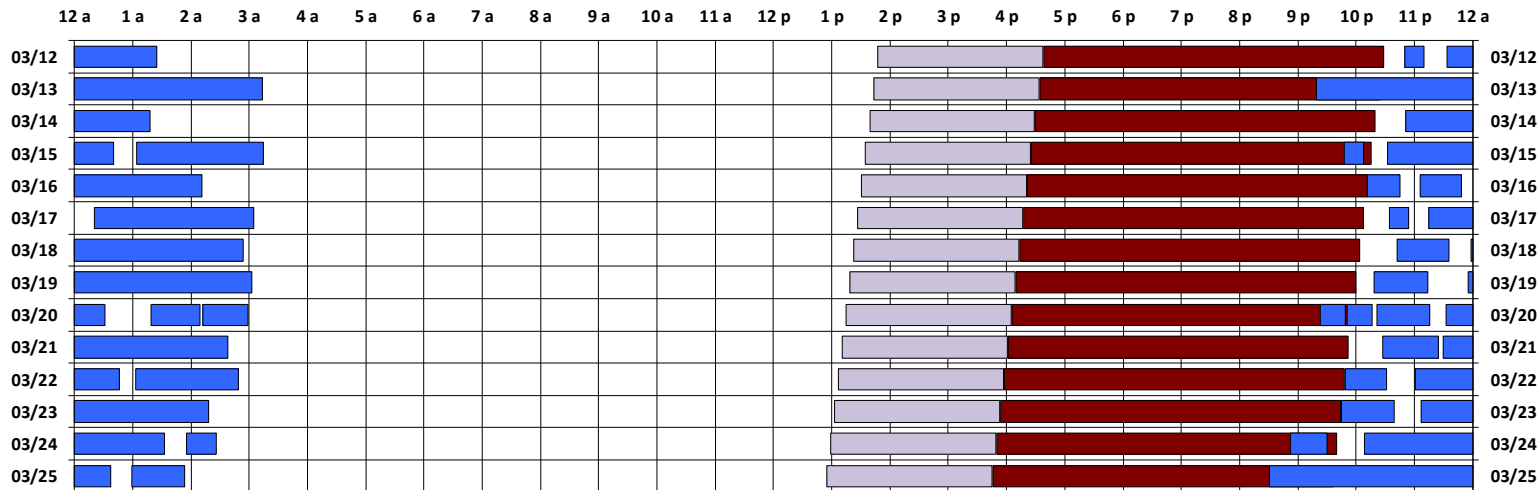

You are viewing the satellite schedule in New Zealand Time. Daylight saving time, when applicable, is included.

SPTR
Skynet
DSCS

South Pole Satellite Schedule

Date	SPTR Pass 1			SPTR Pass 2			SPTR Pass 3			SPTR Pass 4			SPTR Pass 5			Total Dur	DSCS Pass		Skynet Pass	
	Start	End	Dur	Start	End	Dur	Start	End	Dur	Start	End	Dur	Start	End	Dur		Start	End	Start	End
03/12/17	12:00 A*	1:25 A	1:25	10:49 P	11:09 P	0:20	11:33 P	12:00 A*	0:27	No Pass	No Pass	No Pass	No Pass	No Pass	No Pass	2:12	1:47 P	4:37 P	4:38 P	10:28 P
03/13/17	12:00 A*	3:13 A	3:13	9:18 P	12:00 A*	2:42	No Pass	No Pass	No Pass	No Pass	No Pass	No Pass	No Pass	No Pass	No Pass	5:55	1:43 P	4:33 P	4:34 P	10:24 P
03/14/17	12:00 A*	1:18 A	1:18	10:50 P	12:00 A*	1:10	No Pass	No Pass	No Pass	No Pass	No Pass	No Pass	No Pass	No Pass	No Pass	2:28	1:39 P	4:29 P	4:30 P	10:20 P
03/15/17	12:00 A*	12:40 A	0:40	1:04 A	3:14 A	2:10	9:47 P	10:07 P	0:20	10:31 P	12:00 A*	1:29	No Pass	No Pass	No Pass	4:39	1:35 P	4:25 P	4:26 P	10:16 P
03/16/17	12:00 A*	2:11 A	2:11	10:11 P	10:44 P	0:33	11:05 P	11:48 P	0:43	No Pass	No Pass	No Pass	No Pass	No Pass	No Pass	3:27	1:31 P	4:21 P	4:22 P	10:12 P
03/17/17	12:21 A	3:05 A	2:44	10:33 P	10:53 P	0:20	11:14 P	12:00 A*	0:46	No Pass	No Pass	No Pass	No Pass	No Pass	No Pass	3:50	1:27 P	4:17 P	4:18 P	10:08 P
03/18/17	12:00 A*	2:54 A	2:54	10:41 P	11:35 P	0:54	11:57 P	12:00 A*	0:03	No Pass	No Pass	No Pass	No Pass	No Pass	No Pass	3:51	1:23 P	4:13 P	4:14 P	10:04 P
03/19/17	12:00 A*	3:03 A	3:03	10:18 P	11:13 P	0:55	11:54 P	12:00 A*	0:06	No Pass	No Pass	No Pass	No Pass	No Pass	No Pass	4:04	1:19 P	4:09 P	4:10 P	10:00 P
03/20/17	12:00 A*	12:31 A	0:31	1:19 A	2:09 A	0:50	2:12 A	2:59 A	0:47	9:22 P	9:48 P	0:26	9:50 P	10:16 P	0:26	3:00†	1:15 P	4:05 P	4:06 P	9:56 P
03/21/17	10:27 P	11:24 P	0:57	11:29 P	12:00 A*	0:31	No Pass	No Pass	No Pass	No Pass	No Pass	No Pass	No Pass	No Pass	No Pass	1:28	1:11 P	4:01 P	4:02 P	9:52 P
03/22/17	12:00 A*	12:46 A	0:46	1:03 A	2:49 A	1:46	9:48 P	10:30 P	0:42	11:00 P	12:00 A*	1:00	No Pass	No Pass	No Pass	4:14	1:07 P	3:57 P	3:58 P	9:48 P
03/23/17	12:00 A*	2:18 A	2:18	9:44 P	10:38 P	0:54	11:06 P	12:00 A*	0:54	No Pass	No Pass	No Pass	No Pass	No Pass	No Pass	4:06	1:03 P	3:53 P	3:54 P	9:44 P
03/24/17	12:00 A*	1:33 A	1:33	1:55 A	2:26 A	0:31	8:52 P	9:29 P	0:37	10:08 P	12:00 A*	1:52	No Pass	No Pass	No Pass	4:33	12:59 P	3:49 P	3:50 P	9:40 P
03/25/17	12:00 A*	12:37 A	0:37	12:59 A	1:53 A	0:54	8:30 P	12:00 A*	3:30	No Pass	No Pass	No Pass	No Pass	No Pass	No Pass	5:01	12:55 P	3:45 P	3:46 P	9:36 P

* Pass continues from previous or into next day.

† An additional pass occurs on this day, not shown on the schedule. Refer to CEL text file for details.