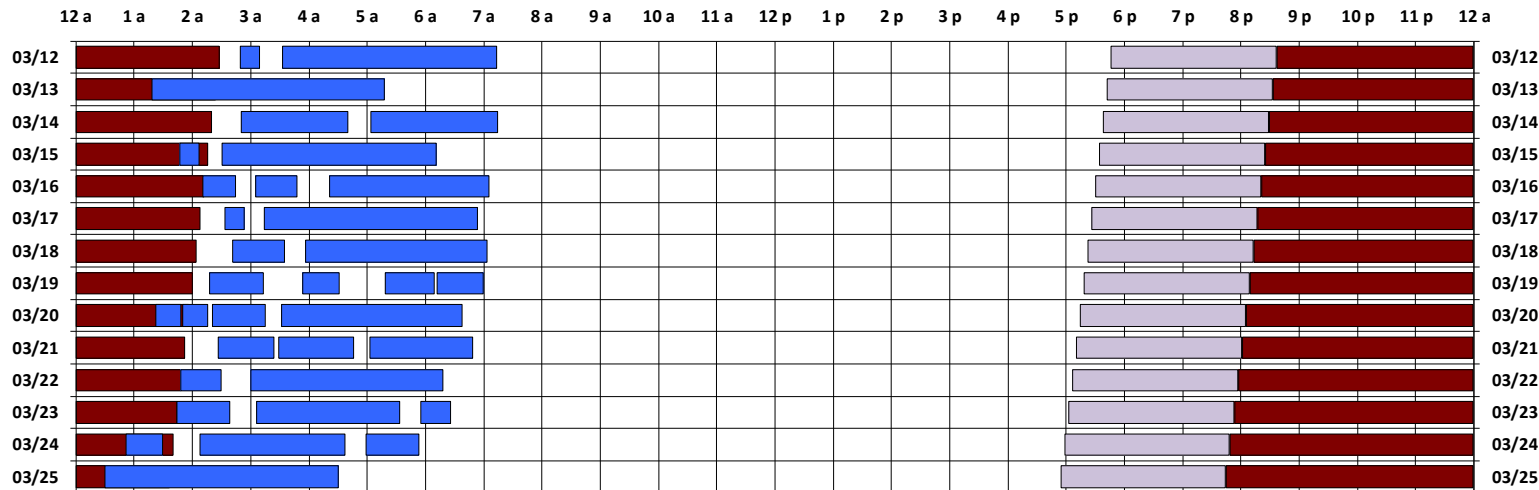

You are viewing the satellite schedule in Pacific Time. Daylight saving time, when applicable, is included.

SPTR
Skynet
DSCS

South Pole Satellite Schedule

Date	SPTR Pass 1			SPTR Pass 2			SPTR Pass 3			SPTR Pass 4			SPTR Pass 5			Total Dur	DSCS Pass		Skynet Pass	
	Start	End	Dur	Start	End	Dur	Start	End	Dur	Start	End	Dur	Start	End	Dur		Start	End	Start	End
03/12/17	2:49 A	3:09 A	0:20	3:33 A	7:13 A	3:40	No Pass	No Pass	No Pass	No Pass	No Pass	No Pass	No Pass	No Pass	No Pass	4:00	4:47 P	7:37 P	7:38 P	1:28 A
03/13/17	1:18 A	5:18 A	4:00	No Pass	No Pass	No Pass	No Pass	No Pass	No Pass	No Pass	No Pass	No Pass	No Pass	No Pass	No Pass	4:00	5:43 P	8:33 P	8:34 P	2:24 A
03/14/17	2:50 A	4:40 A	1:50	5:04 A	7:14 A	2:10	No Pass	No Pass	No Pass	No Pass	No Pass	No Pass	No Pass	No Pass	No Pass	4:00	5:39 P	8:29 P	8:30 P	2:20 A
03/15/17	1:47 A	2:07 A	0:20	2:31 A	6:11 A	3:40	No Pass	No Pass	No Pass	No Pass	No Pass	No Pass	No Pass	No Pass	No Pass	4:00	5:35 P	8:25 P	8:26 P	2:16 A
03/16/17	2:11 A	2:44 A	0:33	3:05 A	3:48 A	0:43	4:21 A	7:05 A	2:44	No Pass	No Pass	No Pass	No Pass	No Pass	No Pass	4:00	5:31 P	8:21 P	8:22 P	2:12 A
03/17/17	2:33 A	2:53 A	0:20	3:14 A	6:54 A	3:40	No Pass	No Pass	No Pass	No Pass	No Pass	No Pass	No Pass	No Pass	No Pass	4:00	5:27 P	8:17 P	8:18 P	2:08 A
03/18/17	2:41 A	3:35 A	0:54	3:57 A	7:03 A	3:06	No Pass	No Pass	No Pass	No Pass	No Pass	No Pass	No Pass	No Pass	No Pass	4:00	5:23 P	8:13 P	8:14 P	2:04 A
03/19/17	2:18 A	3:13 A	0:55	3:54 A	4:31 A	0:37	5:19 A	6:09 A	0:50	6:12 A	6:59 A	0:47	No Pass	No Pass	No Pass	3:09	5:19 P	8:09 P	8:10 P	2:00 A
03/20/17	1:22 A	1:48 A	0:26	1:50 A	2:16 A	0:26	2:21 A	3:15 A	0:54	3:32 A	6:38 A	3:06	No Pass	No Pass	No Pass	4:52	5:15 P	8:05 P	8:06 P	1:56 A
03/21/17	2:27 A	3:24 A	0:57	3:29 A	4:46 A	1:17	5:03 A	6:49 A	1:46	No Pass	No Pass	No Pass	No Pass	No Pass	No Pass	4:00	5:11 P	8:01 P	8:02 P	1:52 A
03/22/17	1:48 A	2:30 A	0:42	3:00 A	6:18 A	3:18	No Pass	No Pass	No Pass	No Pass	No Pass	No Pass	No Pass	No Pass	No Pass	4:00	5:07 P	7:57 P	7:58 P	1:48 A
03/23/17	1:44 A	2:38 A	0:54	3:06 A	5:33 A	2:27	5:55 A	6:26 A	0:31	No Pass	No Pass	No Pass	No Pass	No Pass	No Pass	3:52	5:03 P	7:53 P	7:54 P	1:44 A
03/24/17	12:52 A	1:29 A	0:37	2:08 A	4:37 A	2:29	4:59 A	5:53 A	0:54	No Pass	No Pass	No Pass	No Pass	No Pass	No Pass	4:00	4:59 P	7:49 P	7:50 P	1:40 A
03/25/17	12:30 A	4:30 A	4:00	No Pass	No Pass	No Pass	No Pass	No Pass	No Pass	No Pass	No Pass	No Pass	No Pass	No Pass	No Pass	4:00	4:55 P	7:45 P	7:46 P	1:36 A

* Pass continues from previous or into next day.

† An additional pass occurs on this day, not shown on the schedule. Refer to CEL text file for details.

Schedule updated on 03/17/17