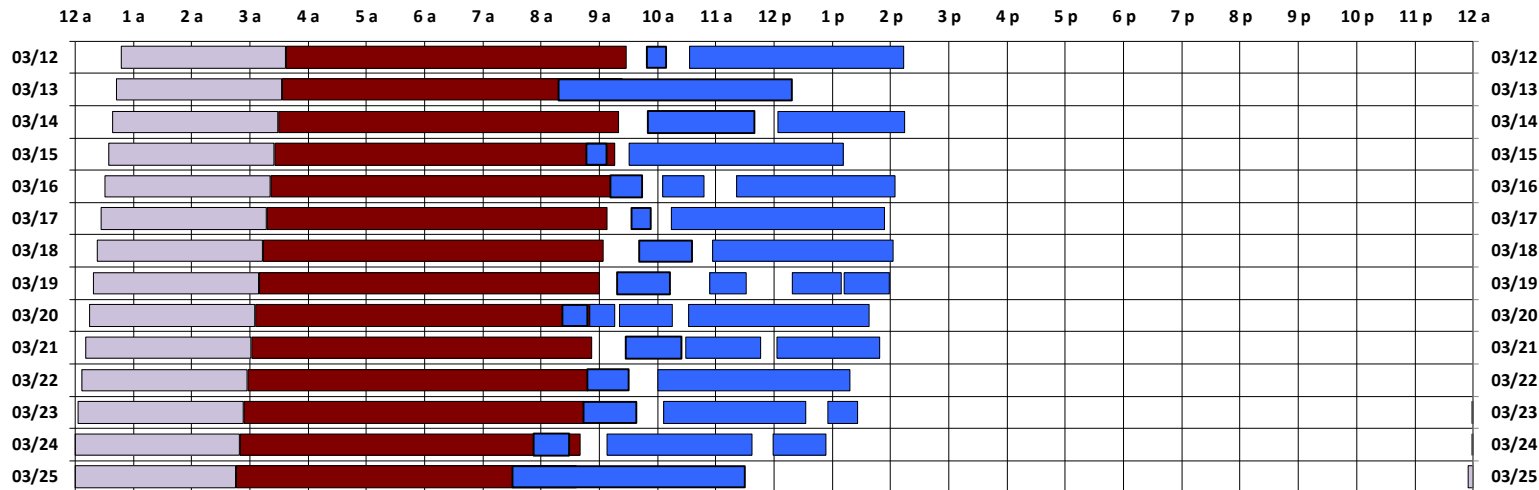

You are viewing the satellite schedule in Zulu (UTC) Time.

SPTR
Skynet
DSCS

South Pole Satellite Schedule

Date	SPTR Pass 1			SPTR Pass 2			SPTR Pass 3			SPTR Pass 4			SPTR Pass 5			Total Dur	DSCS Pass		Skynet Pass	
	Start	End	Dur	Start	End	Dur	Start	End	Dur	Start	End	Dur	Start	End	Dur		Start	End	Start	End
03/12/17	9:49 A	10:09 A	0:20	10:33 A	2:13 P	3:40	No Pass	No Pass	No Pass	No Pass	No Pass	No Pass	No Pass	No Pass	No Pass	4:00	12:47 A	3:37 A	3:38 A	9:28 A
03/13/17	8:18 A	12:18 P	4:00	No Pass	No Pass	No Pass	No Pass	No Pass	No Pass	No Pass	No Pass	No Pass	No Pass	No Pass	No Pass	4:00	12:43 A	3:33 A	3:34 A	9:24 A
03/14/17	9:50 A	11:40 A	1:50	12:04 P	2:14 P	2:10	No Pass	No Pass	No Pass	No Pass	No Pass	No Pass	No Pass	No Pass	No Pass	4:00	12:39 A	3:29 A	3:30 A	9:20 A
03/15/17	8:47 A	9:07 A	0:20	9:31 A	1:11 P	3:40	No Pass	No Pass	No Pass	No Pass	No Pass	No Pass	No Pass	No Pass	No Pass	4:00	12:35 A	3:25 A	3:26 A	9:16 A
03/16/17	9:11 A	9:44 A	0:33	10:05 A	10:48 A	0:43	11:21 A	2:05 P	2:44	No Pass	No Pass	No Pass	No Pass	No Pass	No Pass	4:00	12:31 A	3:21 A	3:22 A	9:12 A
03/17/17	9:33 A	9:53 A	0:20	10:14 A	1:54 P	3:40	No Pass	No Pass	No Pass	No Pass	No Pass	No Pass	No Pass	No Pass	No Pass	4:00	12:27 A	3:17 A	3:18 A	9:08 A
03/18/17	9:41 A	10:35 A	0:54	10:57 A	2:03 P	3:06	No Pass	No Pass	No Pass	No Pass	No Pass	No Pass	No Pass	No Pass	No Pass	4:00	12:23 A	3:13 A	3:14 A	9:04 A
03/19/17	9:18 A	10:13 A	0:55	10:54 A	11:31 A	0:37	12:19 P	1:09 P	0:50	1:12 P	1:59 P	0:47	No Pass	No Pass	No Pass	3:09	12:19 A	3:09 A	3:10 A	9:00 A
03/20/17	8:22 A	8:48 A	0:26	8:50 A	9:16 A	0:26	9:21 A	10:15 A	0:54	10:32 A	1:38 P	3:06	No Pass	No Pass	No Pass	4:52	12:15 A	3:05 A	3:06 A	8:56 A
03/21/17	9:27 A	10:24 A	0:57	10:29 A	11:46 A	1:17	12:03 P	1:49 P	1:46	No Pass	No Pass	No Pass	No Pass	No Pass	No Pass	4:00	12:11 A	3:01 A	3:02 A	8:52 A
03/22/17	8:48 A	9:30 A	0:42	10:00 A	1:18 P	3:18	No Pass	No Pass	No Pass	No Pass	No Pass	No Pass	No Pass	No Pass	No Pass	4:00	12:07 A	2:57 A	2:58 A	8:48 A
03/23/17	8:44 A	9:38 A	0:54	10:06 A	12:33 P	2:27	12:55 P	1:26 P	0:31	No Pass	No Pass	No Pass	No Pass	No Pass	No Pass	3:52	12:03 A	2:53 A	2:54 A	8:44 A
03/24/17	7:52 A	8:29 A	0:37	9:08 A	11:37 A	2:29	11:59 A	12:53 P	0:54	No Pass	No Pass	No Pass	No Pass	No Pass	No Pass	4:00	11:59 P	2:49 A	2:50 A	8:40 A
03/25/17	7:30 A	11:30 A	4:00	No Pass	No Pass	No Pass	No Pass	No Pass	No Pass	No Pass	No Pass	No Pass	No Pass	No Pass	No Pass	4:00	11:55 P	2:45 A	2:46 A	8:36 A