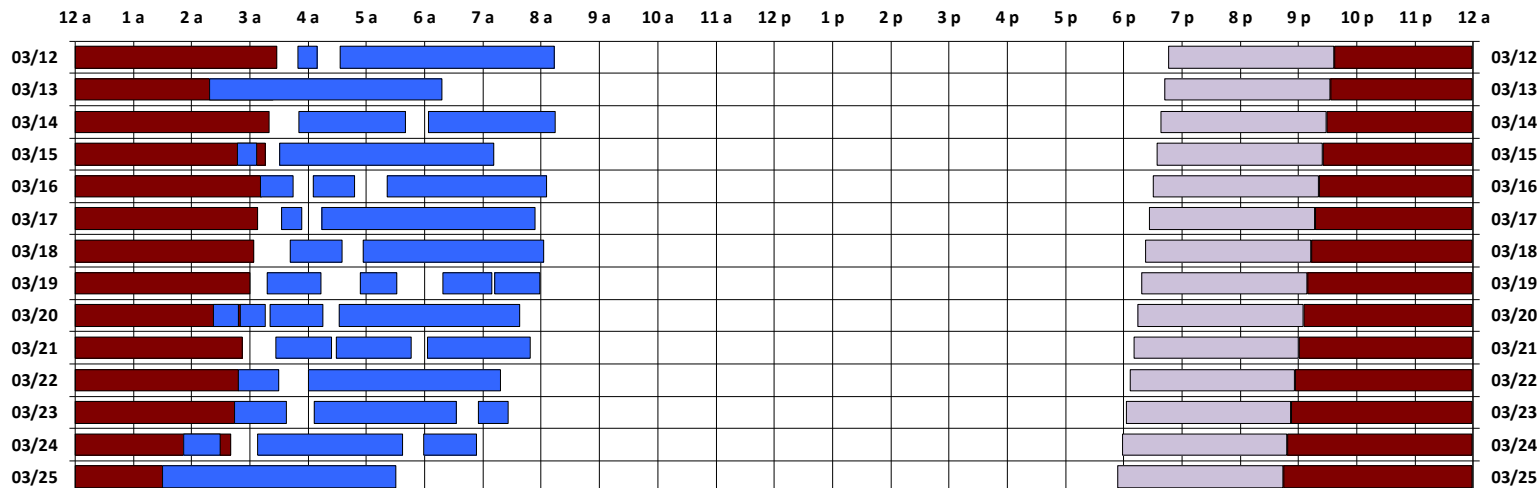

You are viewing the satellite schedule in Mountain Time. Daylight saving time, when applicable, is included.

SPTR
Skynet
DSCS

South Pole Satellite Schedule

Date	SPTR Pass 1			SPTR Pass 2			SPTR Pass 3			SPTR Pass 4			SPTR Pass 5			Total Dur	DSCS Pass		Skynet Pass	
	Start	End	Dur	Start	End	Dur	Start	End	Dur	Start	End	Dur	Start	End	Dur		Start	End	Start	End
03/12/17	3:49 A	4:09 A	0:20	4:33 A	8:13 A	3:40	No Pass	No Pass	No Pass	No Pass	No Pass	No Pass	No Pass	No Pass	No Pass	4:00	5:47 P	8:37 P	8:38 P	2:28 A
03/13/17	2:18 A	6:18 A	4:00	No Pass	No Pass	No Pass	No Pass	No Pass	No Pass	No Pass	No Pass	No Pass	No Pass	No Pass	No Pass	4:00	6:43 P	9:33 P	9:34 P	3:24 A
03/14/17	3:50 A	5:40 A	1:50	6:04 A	8:14 A	2:10	No Pass	No Pass	No Pass	No Pass	No Pass	No Pass	No Pass	No Pass	No Pass	4:00	6:39 P	9:29 P	9:30 P	3:20 A
03/15/17	2:47 A	3:07 A	0:20	3:31 A	7:11 A	3:40	No Pass	No Pass	No Pass	No Pass	No Pass	No Pass	No Pass	No Pass	No Pass	4:00	6:35 P	9:25 P	9:26 P	3:16 A
03/16/17	3:11 A	3:44 A	0:33	4:05 A	4:48 A	0:43	5:21 A	8:05 A	2:44	No Pass	No Pass	No Pass	No Pass	No Pass	No Pass	4:00	6:31 P	9:21 P	9:22 P	3:12 A
03/17/17	3:33 A	3:53 A	0:20	4:14 A	7:54 A	3:40	No Pass	No Pass	No Pass	No Pass	No Pass	No Pass	No Pass	No Pass	No Pass	4:00	6:27 P	9:17 P	9:18 P	3:08 A
03/18/17	3:41 A	4:35 A	0:54	4:57 A	8:03 A	3:06	No Pass	No Pass	No Pass	No Pass	No Pass	No Pass	No Pass	No Pass	No Pass	4:00	6:23 P	9:13 P	9:14 P	3:04 A
03/19/17	3:18 A	4:13 A	0:55	4:54 A	5:31 A	0:37	6:19 A	7:09 A	0:50	7:12 A	7:59 A	0:47	No Pass	No Pass	No Pass	3:09	6:19 P	9:09 P	9:10 P	3:00 A
03/20/17	2:22 A	2:48 A	0:26	2:50 A	3:16 A	0:26	3:21 A	4:15 A	0:54	4:32 A	7:38 A	3:06	No Pass	No Pass	No Pass	4:52	6:15 P	9:05 P	9:06 P	2:56 A
03/21/17	3:27 A	4:24 A	0:57	4:29 A	5:46 A	1:17	6:03 A	7:49 A	1:46	No Pass	No Pass	No Pass	No Pass	No Pass	No Pass	4:00	6:11 P	9:01 P	9:02 P	2:52 A
03/22/17	2:48 A	3:30 A	0:42	4:00 A	7:18 A	3:18	No Pass	No Pass	No Pass	No Pass	No Pass	No Pass	No Pass	No Pass	No Pass	4:00	6:07 P	8:57 P	8:58 P	2:48 A
03/23/17	2:44 A	3:38 A	0:54	4:06 A	6:33 A	2:27	6:55 A	7:26 A	0:31	No Pass	No Pass	No Pass	No Pass	No Pass	No Pass	3:52	6:03 P	8:53 P	8:54 P	2:44 A
03/24/17	1:52 A	2:29 A	0:37	3:08 A	5:37 A	2:29	5:59 A	6:53 A	0:54	No Pass	No Pass	No Pass	No Pass	No Pass	No Pass	4:00	5:59 P	8:49 P	8:50 P	2:40 A
03/25/17	1:30 A	5:30 A	4:00	No Pass	No Pass	No Pass	No Pass	No Pass	No Pass	No Pass	No Pass	No Pass	No Pass	No Pass	No Pass	4:00	5:55 P	8:45 P	8:46 P	2:36 A

* Pass continues from previous or into next day.

† An additional pass occurs on this day, not shown on the schedule. Refer to CEL text file for details.

Schedule updated on 03/17/17