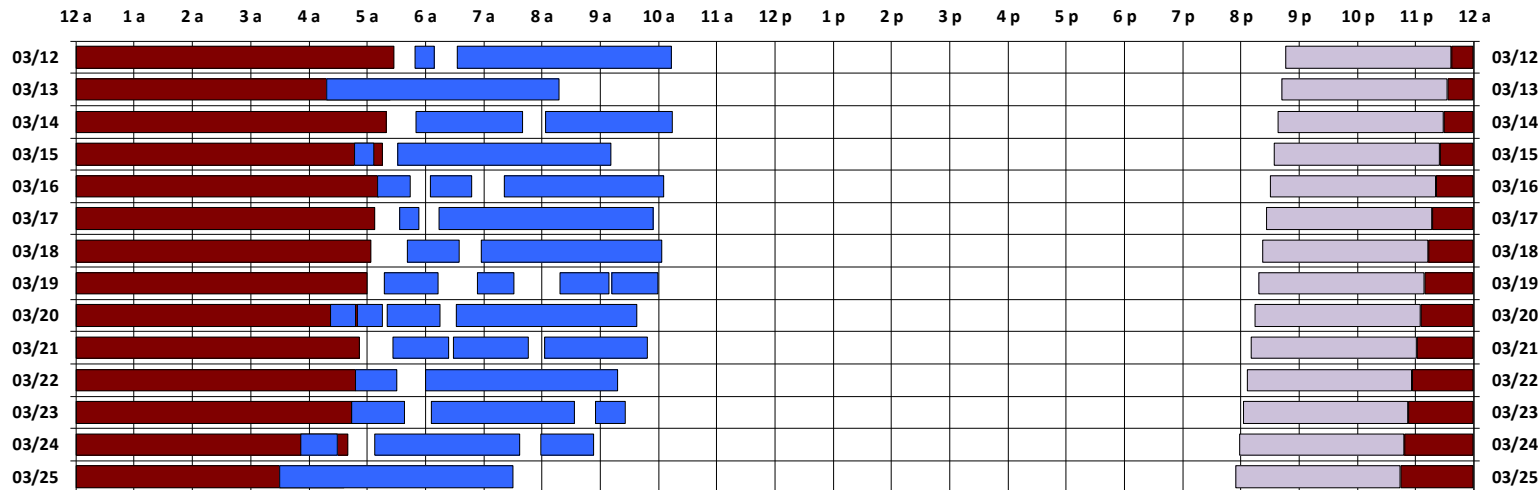

You are viewing the satellite schedule in Eastern Time. Daylight saving time, when applicable, is included.

SPTR
Skynet
DSCS

South Pole Satellite Schedule

Date	SPTR Pass 1			SPTR Pass 2			SPTR Pass 3			SPTR Pass 4			SPTR Pass 5			Total Dur	DSCS Pass		Skynet Pass	
	Start	End	Dur	Start	End	Dur	Start	End	Dur	Start	End	Dur	Start	End	Dur		Start	End	Start	End
03/12/17	5:49 A	6:09 A	0:20	6:33 A	10:13 A	3:40	No Pass	No Pass	No Pass	No Pass	No Pass	No Pass	No Pass	No Pass	No Pass	4:00	7:47 P	10:37 P	10:38 P	4:28 A
03/13/17	4:18 A	8:18 A	4:00	No Pass	No Pass	No Pass	No Pass	No Pass	No Pass	No Pass	No Pass	No Pass	No Pass	No Pass	No Pass	4:00	8:43 P	11:33 P	11:34 P	5:24 A
03/14/17	5:50 A	7:40 A	1:50	8:04 A	10:14 A	2:10	No Pass	No Pass	No Pass	No Pass	No Pass	No Pass	No Pass	No Pass	No Pass	4:00	8:39 P	11:29 P	11:30 P	5:20 A
03/15/17	4:47 A	5:07 A	0:20	5:31 A	9:11 A	3:40	No Pass	No Pass	No Pass	No Pass	No Pass	No Pass	No Pass	No Pass	No Pass	4:00	8:35 P	11:25 P	11:26 P	5:16 A
03/16/17	5:11 A	5:44 A	0:33	6:05 A	6:48 A	0:43	7:21 A	10:05 A	2:44	No Pass	No Pass	No Pass	No Pass	No Pass	No Pass	4:00	8:31 P	11:21 P	11:22 P	5:12 A
03/17/17	5:33 A	5:53 A	0:20	6:14 A	9:54 A	3:40	No Pass	No Pass	No Pass	No Pass	No Pass	No Pass	No Pass	No Pass	No Pass	4:00	8:27 P	11:17 P	11:18 P	5:08 A
03/18/17	5:41 A	6:35 A	0:54	6:57 A	10:03 A	3:06	No Pass	No Pass	No Pass	No Pass	No Pass	No Pass	No Pass	No Pass	No Pass	4:00	8:23 P	11:13 P	11:14 P	5:04 A
03/19/17	5:18 A	6:13 A	0:55	6:54 A	7:31 A	0:37	8:19 A	9:09 A	0:50	9:12 A	9:59 A	0:47	No Pass	No Pass	No Pass	3:09	8:19 P	11:09 P	11:10 P	5:00 A
03/20/17	4:22 A	4:48 A	0:26	4:50 A	5:16 A	0:26	5:21 A	6:15 A	0:54	6:32 A	9:38 A	3:06	No Pass	No Pass	No Pass	4:52	8:15 P	11:05 P	11:06 P	4:56 A
03/21/17	5:27 A	6:24 A	0:57	6:29 A	7:46 A	1:17	8:03 A	9:49 A	1:46	No Pass	No Pass	No Pass	No Pass	No Pass	No Pass	4:00	8:11 P	11:01 P	11:02 P	4:52 A
03/22/17	4:48 A	5:30 A	0:42	6:00 A	9:18 A	3:18	No Pass	No Pass	No Pass	No Pass	No Pass	No Pass	No Pass	No Pass	No Pass	4:00	8:07 P	10:57 P	10:58 P	4:48 A
03/23/17	4:44 A	5:38 A	0:54	6:06 A	8:33 A	2:27	8:55 A	9:26 A	0:31	No Pass	No Pass	No Pass	No Pass	No Pass	No Pass	3:52	8:03 P	10:53 P	10:54 P	4:44 A
03/24/17	3:52 A	4:29 A	0:37	5:08 A	7:37 A	2:29	7:59 A	8:53 A	0:54	No Pass	No Pass	No Pass	No Pass	No Pass	No Pass	4:00	7:59 P	10:49 P	10:50 P	4:40 A
03/25/17	3:30 A	7:30 A	4:00	No Pass	No Pass	No Pass	No Pass	No Pass	No Pass	No Pass	No Pass	No Pass	No Pass	No Pass	No Pass	4:00	7:55 P	10:45 P	10:46 P	4:36 A

* Pass continues from previous or into next day.

† An additional pass occurs on this day, not shown on the schedule. Refer to CEL text file for details.

Schedule updated on 03/17/17