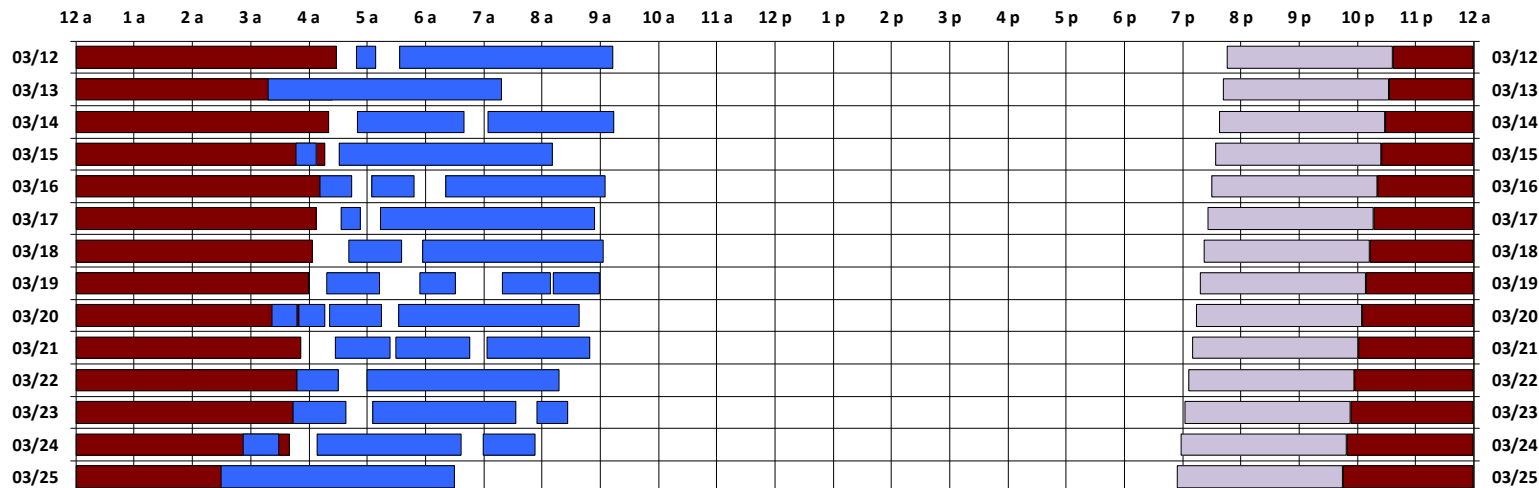

You are viewing the satellite schedule in Central Time. Daylight saving time, when applicable, is included.

SPTR
Skynet
DSCS

South Pole Satellite Schedule

Date	SPTR Pass 1			SPTR Pass 2			SPTR Pass 3			SPTR Pass 4			SPTR Pass 5			Total Dur	DSCS Pass		Skynet Pass	
	Start	End	Dur	Start	End	Dur	Start	End	Dur	Start	End	Dur	Start	End	Dur		Start	End	Start	End
03/12/17	4:49 A	5:09 A	0:20	5:33 A	9:13 A	3:40	No Pass	No Pass	No Pass	No Pass	No Pass	No Pass	No Pass	No Pass	No Pass	4:00	6:47 P	9:37 P	9:38 P	3:28 A
03/13/17	3:18 A	7:18 A	4:00	No Pass	No Pass	No Pass	No Pass	No Pass	No Pass	No Pass	No Pass	No Pass	No Pass	No Pass	No Pass	4:00	7:43 P	10:33 P	10:34 P	4:24 A
03/14/17	4:50 A	6:40 A	1:50	7:04 A	9:14 A	2:10	No Pass	No Pass	No Pass	No Pass	No Pass	No Pass	No Pass	No Pass	No Pass	4:00	7:39 P	10:29 P	10:30 P	4:20 A
03/15/17	3:47 A	4:07 A	0:20	4:31 A	8:11 A	3:40	No Pass	No Pass	No Pass	No Pass	No Pass	No Pass	No Pass	No Pass	No Pass	4:00	7:35 P	10:25 P	10:26 P	4:16 A
03/16/17	4:11 A	4:44 A	0:33	5:05 A	5:48 A	0:43	6:21 A	9:05 A	2:44	No Pass	No Pass	No Pass	No Pass	No Pass	No Pass	4:00	7:31 P	10:21 P	10:22 P	4:12 A
03/17/17	4:33 A	4:53 A	0:20	5:14 A	8:54 A	3:40	No Pass	No Pass	No Pass	No Pass	No Pass	No Pass	No Pass	No Pass	No Pass	4:00	7:27 P	10:17 P	10:18 P	4:08 A
03/18/17	4:41 A	5:35 A	0:54	5:57 A	9:03 A	3:06	No Pass	No Pass	No Pass	No Pass	No Pass	No Pass	No Pass	No Pass	No Pass	4:00	7:23 P	10:13 P	10:14 P	4:04 A
03/19/17	4:18 A	5:13 A	0:55	5:54 A	6:31 A	0:37	7:19 A	8:09 A	0:50	8:12 A	8:59 A	0:47	No Pass	No Pass	No Pass	3:09	7:19 P	10:09 P	10:10 P	4:00 A
03/20/17	3:22 A	3:48 A	0:26	3:50 A	4:16 A	0:26	4:21 A	5:15 A	0:54	5:32 A	8:38 A	3:06	No Pass	No Pass	No Pass	4:52	7:15 P	10:05 P	10:06 P	3:56 A
03/21/17	4:27 A	5:24 A	0:57	5:29 A	6:46 A	1:17	7:03 A	8:49 A	1:46	No Pass	No Pass	No Pass	No Pass	No Pass	No Pass	4:00	7:11 P	10:01 P	10:02 P	3:52 A
03/22/17	3:48 A	4:30 A	0:42	5:00 A	8:18 A	3:18	No Pass	No Pass	No Pass	No Pass	No Pass	No Pass	No Pass	No Pass	No Pass	4:00	7:07 P	9:57 P	9:58 P	3:48 A
03/23/17	3:44 A	4:38 A	0:54	5:06 A	7:33 A	2:27	7:55 A	8:26 A	0:31	No Pass	No Pass	No Pass	No Pass	No Pass	No Pass	3:52	7:03 P	9:53 P	9:54 P	3:44 A
03/24/17	2:52 A	3:29 A	0:37	4:08 A	6:37 A	2:29	6:59 A	7:53 A	0:54	No Pass	No Pass	No Pass	No Pass	No Pass	No Pass	4:00	6:59 P	9:49 P	9:50 P	3:40 A
03/25/17	2:30 A	6:30 A	4:00	No Pass	No Pass	No Pass	No Pass	No Pass	No Pass	No Pass	No Pass	No Pass	No Pass	No Pass	No Pass	4:00	6:55 P	9:45 P	9:46 P	3:36 A

* Pass continues from previous or into next day.

† An additional pass occurs on this day, not shown on the schedule. Refer to CEL text file for details.

Schedule updated on 03/17/17