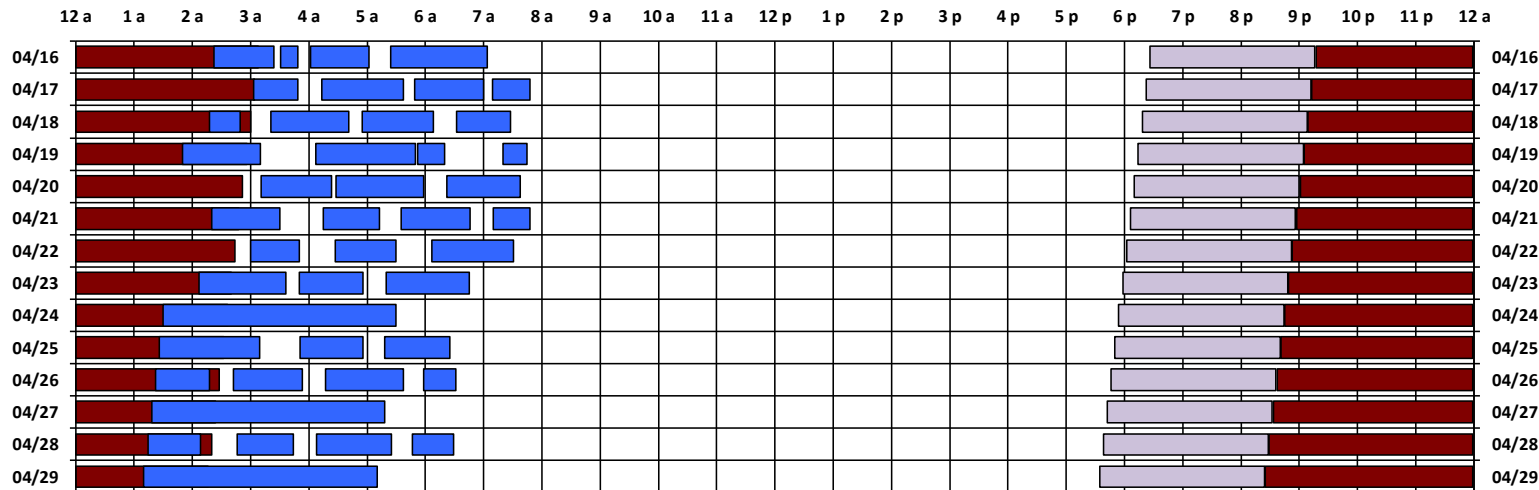

You are viewing the satellite schedule in Eastern Time. Daylight saving time, when applicable, is included.

SPTR
Skynet
DSCS

South Pole Satellite Schedule

Date	SPTR Pass 1			SPTR Pass 2			SPTR Pass 3			SPTR Pass 4			SPTR Pass 5			Total Dur	DSCS Pass		Skynet Pass	
	Start	End	Dur	Start	End	Dur	Start	End	Dur	Start	End	Dur	Start	End	Dur		Start	End	Start	End
04/16/17	2:22 A	3:24 A	1:02	3:31 A	3:49 A	0:18	4:02 A	5:02 A	1:00	5:24 A	7:04 A	1:40	No Pass	No Pass	No Pass	4:00	6:27 P	9:17 P	9:18 P	3:08 A
04/17/17	3:03 A	3:49 A	0:46	4:13 A	5:37 A	1:24	5:49 A	7:00 A	1:11	7:09 A	7:48 A	0:39	No Pass	No Pass	No Pass	4:00	6:23 P	9:13 P	9:14 P	3:04 A
04/18/17	2:18 A	2:49 A	0:31	3:21 A	4:41 A	1:20	4:55 A	6:08 A	1:13	6:32 A	7:28 A	0:56	No Pass	No Pass	No Pass	4:00	6:19 P	9:09 P	9:10 P	3:00 A
04/19/17	1:50 A	3:10 A	1:20	4:07 A	5:50 A	1:43	5:52 A	6:20 A	0:28	7:20 A	7:45 A	0:25	No Pass	No Pass	No Pass	3:56	6:15 P	9:05 P	9:06 P	2:56 A
04/20/17	3:11 A	4:23 A	1:12	4:28 A	5:58 A	1:30	6:22 A	7:38 A	1:16	No Pass	No Pass	No Pass	No Pass	No Pass	No Pass	3:58	6:11 P	9:01 P	9:02 P	2:52 A
04/21/17	2:20 A	3:30 A	1:10	4:15 A	5:13 A	0:58	5:35 A	6:46 A	1:11	7:10 A	7:48 A	0:38	No Pass	No Pass	No Pass	3:57	6:07 P	8:57 P	8:58 P	2:48 A
04/22/17	3:00 A	3:50 A	0:50	4:27 A	5:30 A	1:03	6:07 A	7:31 A	1:24	No Pass	No Pass	No Pass	No Pass	No Pass	No Pass	3:17	6:03 P	8:53 P	8:54 P	2:44 A
04/23/17	2:07 A	3:36 A	1:29	3:50 A	4:56 A	1:06	5:20 A	6:45 A	1:25	No Pass	No Pass	No Pass	No Pass	No Pass	No Pass	4:00	5:59 P	8:49 P	8:50 P	2:40 A
04/24/17	1:30 A	5:30 A	4:00	No Pass	No Pass	No Pass	No Pass	No Pass	No Pass	No Pass	No Pass	No Pass	No Pass	No Pass	No Pass	4:00	5:55 P	8:45 P	8:46 P	2:36 A
04/25/17	1:26 A	3:09 A	1:43	3:51 A	4:56 A	1:05	5:18 A	6:25 A	1:07	No Pass	No Pass	No Pass	No Pass	No Pass	No Pass	3:55	5:51 P	8:41 P	8:42 P	2:32 A
04/26/17	1:22 A	2:18 A	0:56	2:42 A	3:53 A	1:11	4:17 A	5:37 A	1:20	5:58 A	6:31 A	0:33	No Pass	No Pass	No Pass	4:00	5:47 P	8:37 P	8:38 P	2:28 A
04/27/17	1:18 A	5:18 A	4:00	No Pass	No Pass	No Pass	No Pass	No Pass	No Pass	No Pass	No Pass	No Pass	No Pass	No Pass	No Pass	4:00	5:43 P	8:33 P	8:34 P	2:24 A
04/28/17	1:14 A	2:08 A	0:54	2:46 A	3:44 A	0:58	4:08 A	5:25 A	1:17	5:47 A	6:29 A	0:42	No Pass	No Pass	No Pass	3:51	5:39 P	8:29 P	8:30 P	2:20 A
04/29/17	1:10 A	5:10 A	4:00	No Pass	No Pass	No Pass	No Pass	No Pass	No Pass	No Pass	No Pass	No Pass	No Pass	No Pass	No Pass	4:00	5:35 P	8:25 P	8:26 P	2:16 A

* Pass continues from previous or into next day.

† An additional pass occurs on this day, not shown on the schedule. Refer to CEL text file for details.

Schedule updated on 04/17/17