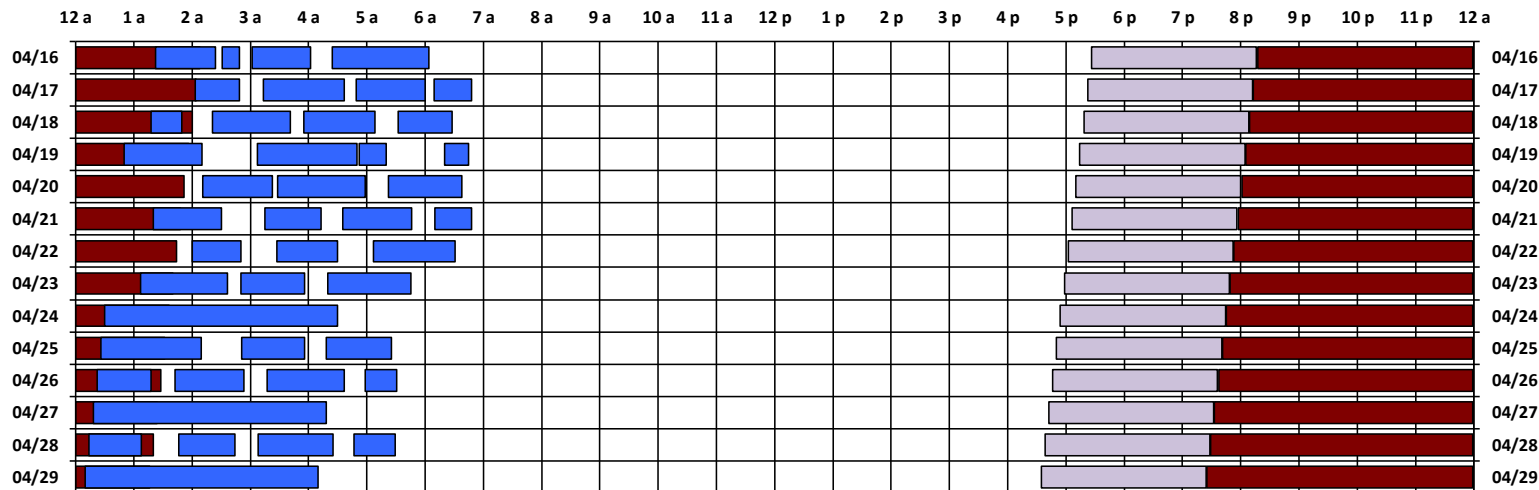

You are viewing the satellite schedule in Central Time. Daylight saving time, when applicable, is included.

SPTR
Skynet
DSCS

South Pole Satellite Schedule

Date	SPTR Pass 1			SPTR Pass 2			SPTR Pass 3			SPTR Pass 4			SPTR Pass 5			Total Dur	DSCS Pass		Skynet Pass	
	Start	End	Dur	Start	End	Dur	Start	End	Dur	Start	End	Dur	Start	End	Dur		Start	End	Start	End
04/16/17	1:22 A	2:24 A	1:02	2:31 A	2:49 A	0:18	3:02 A	4:02 A	1:00	4:24 A	6:04 A	1:40	No Pass	No Pass	No Pass	4:00	5:27 P	8:17 P	8:18 P	2:08 A
04/17/17	2:03 A	2:49 A	0:46	3:13 A	4:37 A	1:24	4:49 A	6:00 A	1:11	6:09 A	6:48 A	0:39	No Pass	No Pass	No Pass	4:00	5:23 P	8:13 P	8:14 P	2:04 A
04/18/17	1:18 A	1:49 A	0:31	2:21 A	3:41 A	1:20	3:55 A	5:08 A	1:13	5:32 A	6:28 A	0:56	No Pass	No Pass	No Pass	4:00	5:19 P	8:09 P	8:10 P	2:00 A
04/19/17	12:50 A	2:10 A	1:20	3:07 A	4:50 A	1:43	4:52 A	5:20 A	0:28	6:20 A	6:45 A	0:25	No Pass	No Pass	No Pass	3:56	5:15 P	8:05 P	8:06 P	1:56 A
04/20/17	2:11 A	3:23 A	1:12	3:28 A	4:58 A	1:30	5:22 A	6:38 A	1:16	No Pass	No Pass	No Pass	No Pass	No Pass	No Pass	3:58	5:11 P	8:01 P	8:02 P	1:52 A
04/21/17	1:20 A	2:30 A	1:10	3:15 A	4:13 A	0:58	4:35 A	5:46 A	1:11	6:10 A	6:48 A	0:38	No Pass	No Pass	No Pass	3:57	5:07 P	7:57 P	7:58 P	1:48 A
04/22/17	2:00 A	2:50 A	0:50	3:27 A	4:30 A	1:03	5:07 A	6:31 A	1:24	No Pass	No Pass	No Pass	No Pass	No Pass	No Pass	3:17	5:03 P	7:53 P	7:54 P	1:44 A
04/23/17	1:07 A	2:36 A	1:29	2:50 A	3:56 A	1:06	4:20 A	5:45 A	1:25	No Pass	No Pass	No Pass	No Pass	No Pass	No Pass	4:00	4:59 P	7:49 P	7:50 P	1:40 A
04/24/17	12:30 A	4:30 A	4:00	No Pass	No Pass	No Pass	No Pass	No Pass	No Pass	No Pass	No Pass	No Pass	No Pass	No Pass	No Pass	4:00	4:55 P	7:45 P	7:46 P	1:36 A
04/25/17	12:26 A	2:09 A	1:43	2:51 A	3:56 A	1:05	4:18 A	5:25 A	1:07	No Pass	No Pass	No Pass	No Pass	No Pass	No Pass	3:55	4:51 P	7:41 P	7:42 P	1:32 A
04/26/17	12:22 A	1:18 A	0:56	1:42 A	2:53 A	1:11	3:17 A	4:37 A	1:20	4:58 A	5:31 A	0:33	No Pass	No Pass	No Pass	4:00	4:47 P	7:37 P	7:38 P	1:28 A
04/27/17	12:18 A	4:18 A	4:00	No Pass	No Pass	No Pass	No Pass	No Pass	No Pass	No Pass	No Pass	No Pass	No Pass	No Pass	No Pass	4:00	4:43 P	7:33 P	7:34 P	1:24 A
04/28/17	12:14 A	1:08 A	0:54	1:46 A	2:44 A	0:58	3:08 A	4:25 A	1:17	4:47 A	5:29 A	0:42	No Pass	No Pass	No Pass	3:51	4:39 P	7:29 P	7:30 P	1:20 A
04/29/17	12:10 A	4:10 A	4:00	No Pass	No Pass	No Pass	No Pass	No Pass	No Pass	No Pass	No Pass	No Pass	No Pass	No Pass	No Pass	4:00	4:35 P	7:25 P	7:26 P	1:16 A

* Pass continues from previous or into next day.

† An additional pass occurs on this day, not shown on the schedule. Refer to CEL text file for details.

Schedule updated on 04/17/17