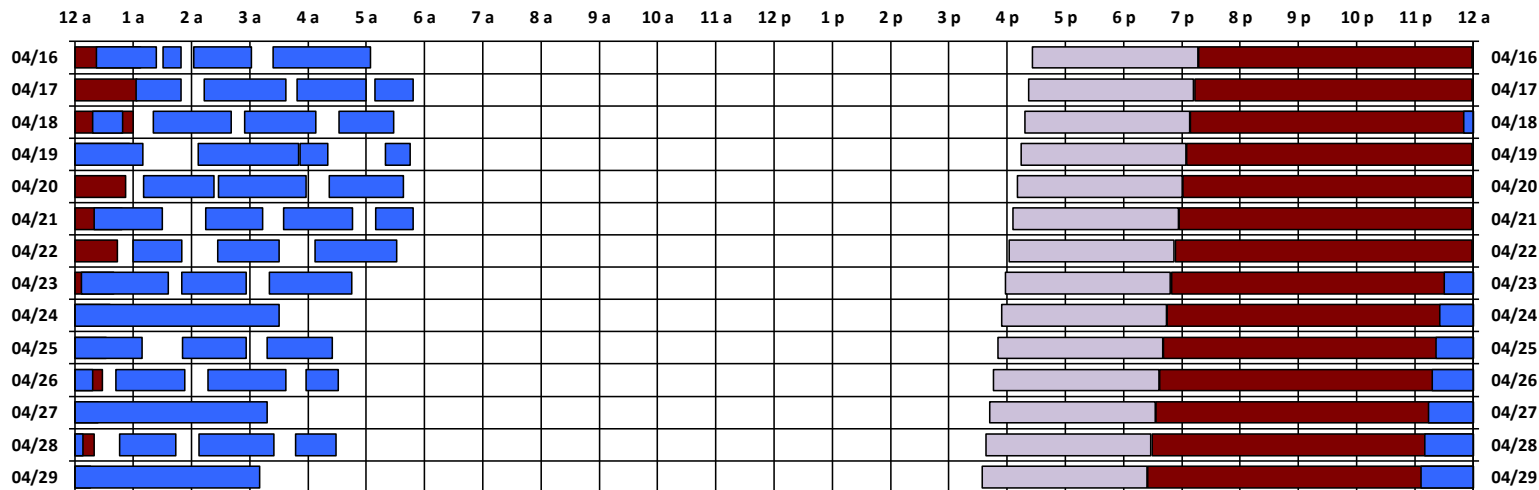

You are viewing the satellite schedule in Mountain Time. Daylight saving time, when applicable, is included.

SPTR
Skynet
DSCS

South Pole Satellite Schedule

Date	SPTR Pass 1			SPTR Pass 2			SPTR Pass 3			SPTR Pass 4			SPTR Pass 5			Total Dur	DSCS Pass		Skynet Pass	
	Start	End	Dur	Start	End	Dur	Start	End	Dur	Start	End	Dur	Start	End	Dur		Start	End	Start	End
04/16/17	12:22 A	1:24 A	1:02	1:31 A	1:49 A	0:18	2:02 A	3:02 A	1:00	3:24 A	5:04 A	1:40	No Pass	No Pass	No Pass	4:00	4:27 P	7:17 P	7:18 P	1:08 A
04/17/17	1:03 A	1:49 A	0:46	2:13 A	3:37 A	1:24	3:49 A	5:00 A	1:11	5:09 A	5:48 A	0:39	No Pass	No Pass	No Pass	4:00	4:23 P	7:13 P	7:14 P	1:04 A
04/18/17	12:18 A	12:49 A	0:31	1:21 A	2:41 A	1:20	2:55 A	4:08 A	1:13	4:32 A	5:28 A	0:56	11:50 P	12:00 A*	0:10	4:10	4:19 P	7:09 P	7:10 P	1:00 A
04/19/17	12:00 A*	1:10 A	1:10	2:07 A	3:50 A	1:43	3:52 A	4:20 A	0:28	5:20 A	5:45 A	0:25	No Pass	No Pass	No Pass	3:46	4:15 P	7:05 P	7:06 P	12:56 A
04/20/17	1:11 A	2:23 A	1:12	2:28 A	3:58 A	1:30	4:22 A	5:38 A	1:16	No Pass	No Pass	No Pass	No Pass	No Pass	No Pass	3:58	4:11 P	7:01 P	7:02 P	12:52 A
04/21/17	12:20 A	1:30 A	1:10	2:15 A	3:13 A	0:58	3:35 A	4:46 A	1:11	5:10 A	5:48 A	0:38	No Pass	No Pass	No Pass	3:57	4:07 P	6:57 P	6:58 P	12:48 A
04/22/17	1:00 A	1:50 A	0:50	2:27 A	3:30 A	1:03	4:07 A	5:31 A	1:24	No Pass	No Pass	No Pass	No Pass	No Pass	No Pass	3:17	4:03 P	6:53 P	6:54 P	12:44 A
04/23/17	12:07 A	1:36 A	1:29	1:50 A	2:56 A	1:06	3:20 A	4:45 A	1:25	11:30 P	12:00 A*	0:30	No Pass	No Pass	No Pass	4:30	3:59 P	6:49 P	6:50 P	12:40 A
04/24/17	12:00 A*	3:30 A	3:30	11:26 P	12:00 A*	0:34	No Pass	No Pass	No Pass	No Pass	No Pass	No Pass	No Pass	No Pass	No Pass	4:04	3:55 P	6:45 P	6:46 P	12:36 A
04/25/17	12:00 A*	1:09 A	1:09	1:51 A	2:56 A	1:05	3:18 A	4:25 A	1:07	11:22 P	12:00 A*	0:38	No Pass	No Pass	No Pass	3:59	3:51 P	6:41 P	6:42 P	12:32 A
04/26/17	12:00 A*	12:18 A	0:18	12:42 A	1:53 A	1:11	2:17 A	3:37 A	1:20	3:58 A	4:31 A	0:33	11:18 P	12:00 A*	0:42	4:04	3:47 P	6:37 P	6:38 P	12:28 A
04/27/17	12:00 A*	3:18 A	3:18	11:14 P	12:00 A*	0:46	No Pass	No Pass	No Pass	No Pass	No Pass	No Pass	No Pass	No Pass	No Pass	4:04	3:43 P	6:33 P	6:34 P	12:24 A
04/28/17	12:00 A*	12:08 A	0:08	12:46 A	1:44 A	0:58	2:08 A	3:25 A	1:17	3:47 A	4:29 A	0:42	11:10 P	12:00 A*	0:50	3:55	3:39 P	6:29 P	6:30 P	12:20 A
04/29/17	12:00 A*	3:10 A	3:10	11:06 P	12:00 A*	0:54	No Pass	No Pass	No Pass	No Pass	No Pass	No Pass	No Pass	No Pass	No Pass	4:04	3:35 P	6:25 P	6:26 P	12:16 A

* Pass continues from previous or into next day.

† An additional pass occurs on this day, not shown on the schedule. Refer to CEL text file for details.