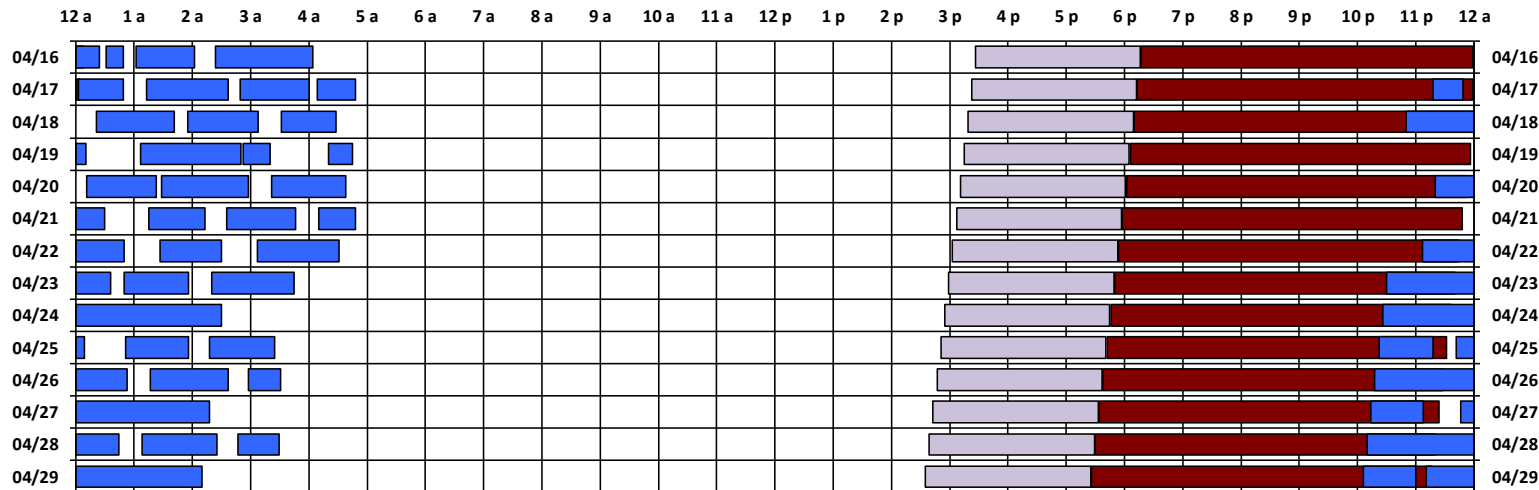

You are viewing the satellite schedule in Pacific Time. Daylight saving time, when applicable, is included.

SPTR
Skynet
DSCS

South Pole Satellite Schedule

Date	SPTR Pass 1			SPTR Pass 2			SPTR Pass 3			SPTR Pass 4			SPTR Pass 5			Total Dur	DSCS Pass		Skynet Pass	
	Start	End	Dur	Start	End	Dur	Start	End	Dur	Start	End	Dur	Start	End	Dur		Start	End	Start	End
04/16/17	12:00 A*	12:24 A	0:24	12:31 A	12:49 A	0:18	1:02 A	2:02 A	1:00	2:24 A	4:04 A	1:40	No Pass	No Pass	No Pass	3:22	3:27 P	6:17 P	6:18 P	12:08 A
04/17/17	12:03 A	12:49 A	0:46	1:13 A	2:37 A	1:24	2:49 A	4:00 A	1:11	4:09 A	4:48 A	0:39	11:18 P	11:49 P	0:31	4:31	3:23 P	6:13 P	6:14 P	12:04 A
04/18/17	12:21 A	1:41 A	1:20	1:55 A	3:08 A	1:13	3:32 A	4:28 A	0:56	10:50 P	12:00 A*	1:10	No Pass	No Pass	No Pass	4:39	3:19 P	6:09 P	6:10 P	12:00 A
04/19/17	12:00 A*	12:10 A	0:10	1:07 A	2:50 A	1:43	2:52 A	3:20 A	0:28	4:20 A	4:45 A	0:25	No Pass	No Pass	No Pass	2:46	3:15 P	6:05 P	6:06 P	11:56 P
04/20/17	12:11 A	1:23 A	1:12	1:28 A	2:58 A	1:30	3:22 A	4:38 A	1:16	11:20 P	12:00 A*	0:40	No Pass	No Pass	No Pass	4:38	3:11 P	6:01 P	6:02 P	11:52 P
04/21/17	12:00 A*	12:30 A	0:30	1:15 A	2:13 A	0:58	2:35 A	3:46 A	1:11	4:10 A	4:48 A	0:38	No Pass	No Pass	No Pass	3:17	3:07 P	5:57 P	5:58 P	11:48 P
04/22/17	No Pass	12:50 A	No Pass	1:27 A	2:30 A	1:03	3:07 A	4:31 A	1:24	11:07 P	12:00 A*	0:53	No Pass	No Pass	No Pass	3:20	3:03 P	5:53 P	5:54 P	11:44 P
04/23/17	12:00 A*	12:36 A	0:36	12:50 A	1:56 A	1:06	2:20 A	3:45 A	1:25	10:30 P	12:00 A*	1:30	No Pass	No Pass	No Pass	4:37	2:59 P	5:49 P	5:50 P	11:40 P
04/24/17	12:00 A*	2:30 A	2:30	10:26 P	12:00 A*	1:34	No Pass	No Pass	No Pass	No Pass	No Pass	No Pass	No Pass	No Pass	No Pass	4:04	2:55 P	5:45 P	5:46 P	11:36 P
04/25/17	12:00 A*	12:09 A	0:09	12:51 A	1:56 A	1:05	2:18 A	3:25 A	1:07	10:22 P	11:18 P	0:56	11:42 P	12:00 A*	0:18	3:35	2:51 P	5:41 P	5:42 P	11:32 P
04/26/17	12:00 A*	12:53 A	0:53	1:17 A	2:37 A	1:20	2:58 A	3:31 A	0:33	10:18 P	12:00 A*	1:42	No Pass	No Pass	No Pass	4:28	2:47 P	5:37 P	5:38 P	11:28 P
04/27/17	12:00 A*	2:18 A	2:18	10:14 P	11:08 P	0:54	11:46 P	12:00 A*	0:14	No Pass	No Pass	No Pass	No Pass	No Pass	No Pass	3:26	2:43 P	5:33 P	5:34 P	11:24 P
04/28/17	12:00 A*	12:44 A	0:44	1:08 A	2:25 A	1:17	2:47 A	3:29 A	0:42	10:10 P	12:00 A*	1:50	No Pass	No Pass	No Pass	4:33	2:39 P	5:29 P	5:30 P	11:20 P
04/29/17	12:00 A*	2:10 A	2:10	10:06 P	11:00 P	0:54	11:11 P	12:00 A*	0:49	No Pass	No Pass	No Pass	No Pass	No Pass	No Pass	3:53	2:35 P	5:25 P	5:26 P	11:16 P

* Pass continues from previous or into next day.

† An additional pass occurs on this day, not shown on the schedule. Refer to CEL text file for details.

Schedule updated on 04/17/17