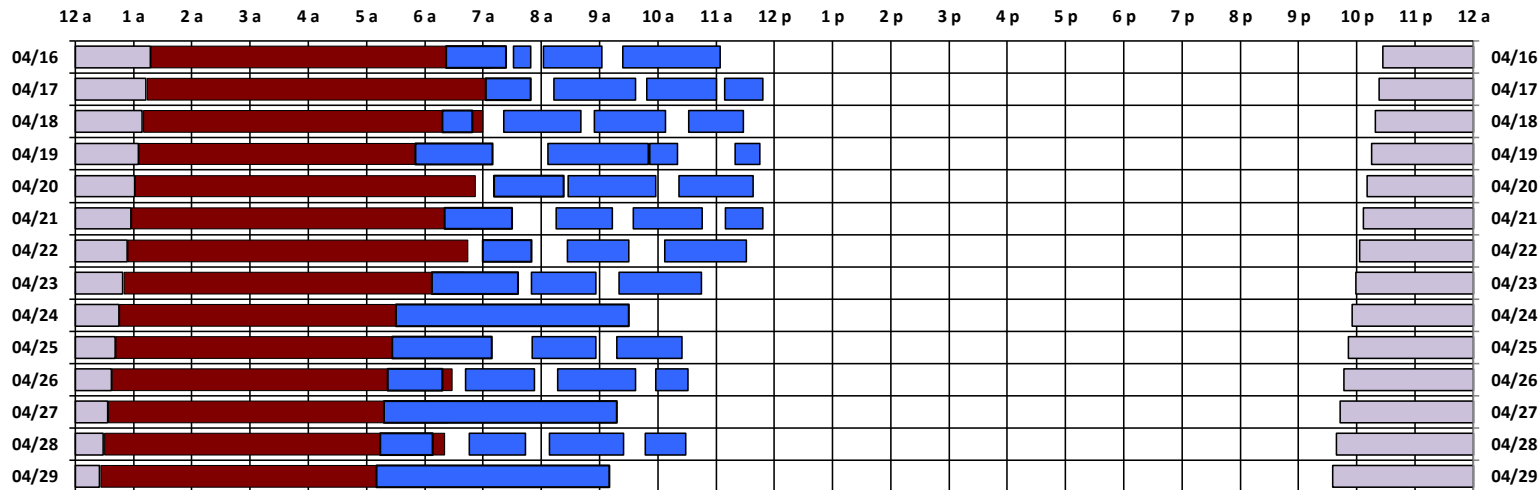

You are viewing the satellite schedule in Zulu (UTC) Time.

SPTR
Skynet
DSCS

South Pole Satellite Schedule

Date	SPTR Pass 1			SPTR Pass 2			SPTR Pass 3			SPTR Pass 4			SPTR Pass 5			Total Dur	DSCS Pass		Skynet Pass	
	Start	End	Dur	Start	End	Dur	Start	End	Dur	Start	End	Dur	Start	End	Dur		Start	End	Start	End
04/16/17	6:22 A	7:24 A	1:02	7:31 A	7:49 A	0:18	8:02 A	9:02 A	1:00	9:24 A	11:04 A	1:40	No Pass	No Pass	No Pass	4:00	10:27 P	1:17 A	1:18 A	7:08 A
04/17/17	7:03 A	7:49 A	0:46	8:13 A	9:37 A	1:24	9:49 A	11:00 A	1:11	11:09 A	11:48 A	0:39	No Pass	No Pass	No Pass	4:00	10:23 P	1:13 A	1:14 A	7:04 A
04/18/17	6:18 A	6:49 A	0:31	7:21 A	8:41 A	1:20	8:55 A	10:08 A	1:13	10:32 A	11:28 A	0:56	No Pass	No Pass	No Pass	4:00	10:19 P	1:09 A	1:10 A	7:00 A
04/19/17	5:50 A	7:10 A	1:20	8:07 A	9:50 A	1:43	9:52 A	10:20 A	0:28	11:20 A	11:45 A	0:25	No Pass	No Pass	No Pass	3:56	10:15 P	1:05 A	1:06 A	6:56 A
04/20/17	7:11 A	8:23 A	1:12	8:28 A	9:58 A	1:30	10:22 A	11:38 A	1:16	No Pass	No Pass	No Pass	No Pass	No Pass	No Pass	3:58	10:11 P	1:01 A	1:02 A	6:52 A
04/21/17	6:20 A	7:30 A	1:10	8:15 A	9:13 A	0:58	9:35 A	10:46 A	1:11	11:10 A	11:48 A	0:38	No Pass	No Pass	No Pass	3:57	10:07 P	12:57 A	12:58 A	6:48 A
04/22/17	7:00 A	7:50 A	0:50	8:27 A	9:30 A	1:03	10:07 A	11:31 A	1:24	No Pass	No Pass	No Pass	No Pass	No Pass	No Pass	3:17	10:03 P	12:53 A	12:54 A	6:44 A
04/23/17	6:07 A	7:36 A	1:29	7:50 A	8:56 A	1:06	9:20 A	10:45 A	1:25	No Pass	No Pass	No Pass	No Pass	No Pass	No Pass	4:00	9:59 P	12:49 A	12:50 A	6:40 A
04/24/17	5:30 A	9:30 A	4:00	No Pass	No Pass	No Pass	No Pass	No Pass	No Pass	No Pass	No Pass	No Pass	No Pass	No Pass	No Pass	4:00	9:55 P	12:45 A	12:46 A	6:36 A
04/25/17	5:26 A	7:09 A	1:43	7:51 A	8:56 A	1:05	9:18 A	10:25 A	1:07	No Pass	No Pass	No Pass	No Pass	No Pass	No Pass	3:55	9:51 P	12:41 A	12:42 A	6:32 A
04/26/17	5:22 A	6:18 A	0:56	6:42 A	7:53 A	1:11	8:17 A	9:37 A	1:20	9:58 A	10:31 A	0:33	No Pass	No Pass	No Pass	4:00	9:47 P	12:37 A	12:38 A	6:28 A
04/27/17	5:18 A	9:18 A	4:00	No Pass	No Pass	No Pass	No Pass	No Pass	No Pass	No Pass	No Pass	No Pass	No Pass	No Pass	No Pass	4:00	9:43 P	12:33 A	12:34 A	6:24 A
04/28/17	5:14 A	6:08 A	0:54	6:46 A	7:44 A	0:58	8:08 A	9:25 A	1:17	9:47 A	10:29 A	0:42	No Pass	No Pass	No Pass	3:51	9:39 P	12:29 A	12:30 A	6:20 A
04/29/17	5:10 A	9:10 A	4:00	No Pass	No Pass	No Pass	No Pass	No Pass	No Pass	No Pass	No Pass	No Pass	No Pass	No Pass	No Pass	4:00	9:35 P	12:25 A	12:26 A	6:16 A