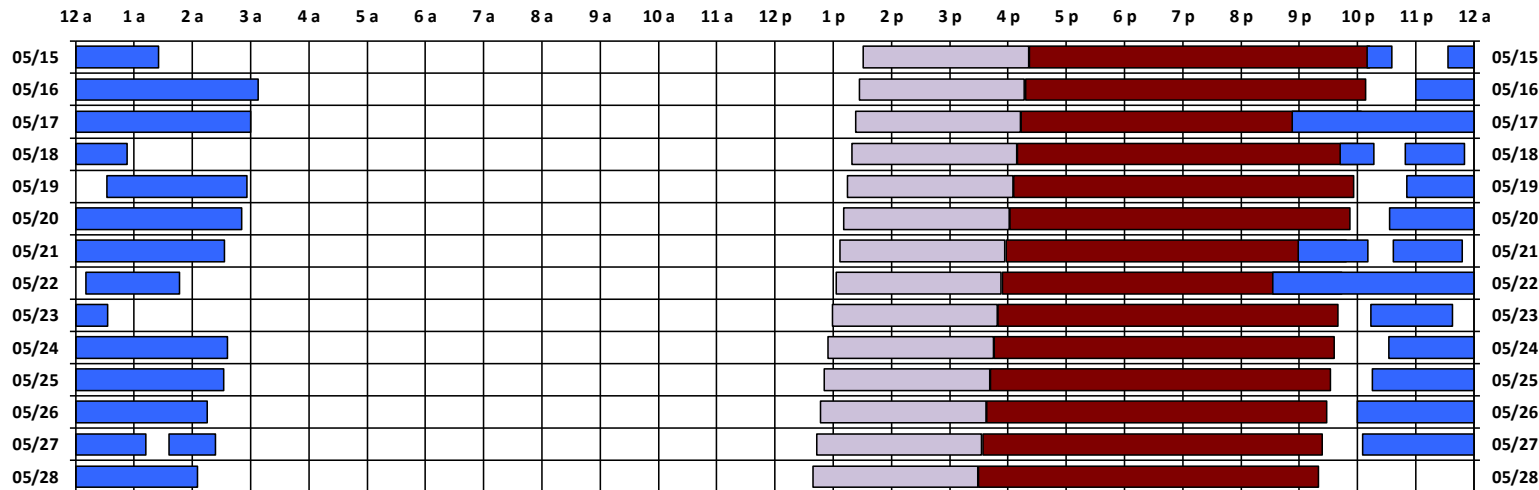

You are viewing the satellite schedule in Pacific Time. Daylight saving time, when applicable, is included.

SPTR
Skynet
DSCS

South Pole Satellite Schedule

Date	SPTR Pass 1			SPTR Pass 2			SPTR Pass 3			SPTR Pass 4			SPTR Pass 5			Total Dur	DSCS Pass		Skynet Pass	
	Start	End	Dur	Start	End	Dur	Start	End	Dur	Start	End	Dur	Start	End	Dur		Start	End	Start	End
05/15/17	12:00 A*	1:25 A	1:25	10:10 P	10:35 P	0:25	11:33 P	12:00 A*	0:27	No Pass	No Pass	No Pass	No Pass	No Pass	No Pass	2:17	1:31 P	4:21 P	4:22 P	10:12 P
05/16/17	12:00 A*	3:08 A	3:08	11:00 P	12:00 A*	1:00	No Pass	No Pass	No Pass	No Pass	No Pass	No Pass	No Pass	No Pass	No Pass	4:08	1:27 P	4:17 P	4:18 P	10:08 P
05/17/17	12:00 A*	3:00 A	3:00	8:53 P	12:00 A*	3:07	No Pass	No Pass	No Pass	No Pass	No Pass	No Pass	No Pass	No Pass	No Pass	6:07	1:23 P	4:13 P	4:14 P	10:04 P
05/18/17	12:00 A*	12:53 A	0:53	9:42 P	10:17 P	0:35	10:49 P	11:50 P	1:01	No Pass	No Pass	No Pass	No Pass	No Pass	No Pass	2:29	1:19 P	4:09 P	4:10 P	10:00 P
05/19/17	12:32 A	2:56 A	2:24	10:51 P	12:00 A*	1:09	No Pass	No Pass	No Pass	No Pass	No Pass	No Pass	No Pass	No Pass	No Pass	3:33	1:15 P	4:05 P	4:06 P	9:56 P
05/20/17	12:00 A*	2:51 A	2:51	10:33 P	12:00 A*	1:27	No Pass	No Pass	No Pass	No Pass	No Pass	No Pass	No Pass	No Pass	No Pass	4:18	1:11 P	4:01 P	4:02 P	9:52 P
05/21/17	12:00 A*	2:33 A	2:33	8:59 P	10:11 P	1:12	10:37 P	11:48 P	1:11	No Pass	No Pass	No Pass	No Pass	No Pass	No Pass	4:56	1:07 P	3:57 P	3:58 P	9:48 P
05/22/17	12:10 A	1:47 A	1:37	8:33 P	12:00 A*	3:27	No Pass	No Pass	No Pass	No Pass	No Pass	No Pass	No Pass	No Pass	No Pass	5:04	1:03 P	3:53 P	3:54 P	9:44 P
05/23/17	12:00 A*	12:33 A	0:33	10:14 P	11:38 P	1:24	No Pass	No Pass	No Pass	No Pass	No Pass	No Pass	No Pass	No Pass	No Pass	1:57	12:59 P	3:49 P	3:50 P	9:40 P
05/24/17	No Pass	2:36 A	No Pass	10:32 P	12:00 A*	1:28	No Pass	No Pass	No Pass	No Pass	No Pass	No Pass	No Pass	No Pass	No Pass	1:28	12:55 P	3:45 P	3:46 P	9:36 P
05/25/17	12:00 A*	2:32 A	2:32	10:15 P	12:00 A*	1:45	No Pass	No Pass	No Pass	No Pass	No Pass	No Pass	No Pass	No Pass	No Pass	4:17	12:51 P	3:41 P	3:42 P	9:32 P
05/26/17	12:00 A*	2:15 A	2:15	10:00 P	12:00 A*	2:00	No Pass	No Pass	No Pass	No Pass	No Pass	No Pass	No Pass	No Pass	No Pass	4:15	12:47 P	3:37 P	3:38 P	9:28 P
05/27/17	12:00 A*	1:12 A	1:12	1:36 A	2:24 A	0:48	10:05 P	12:00 A*	1:55	No Pass	No Pass	No Pass	No Pass	No Pass	No Pass	3:55	12:43 P	3:33 P	3:34 P	9:24 P
05/28/17	12:00 A*	2:05 A	2:05	No Pass	No Pass	No Pass	No Pass	No Pass	No Pass	No Pass	No Pass	No Pass	No Pass	No Pass	No Pass	2:05	12:39 P	3:29 P	3:30 P	9:20 P

* Pass continues from previous or into next day.

† An additional pass occurs on this day, not shown on the schedule. Refer to CEL text file for details.