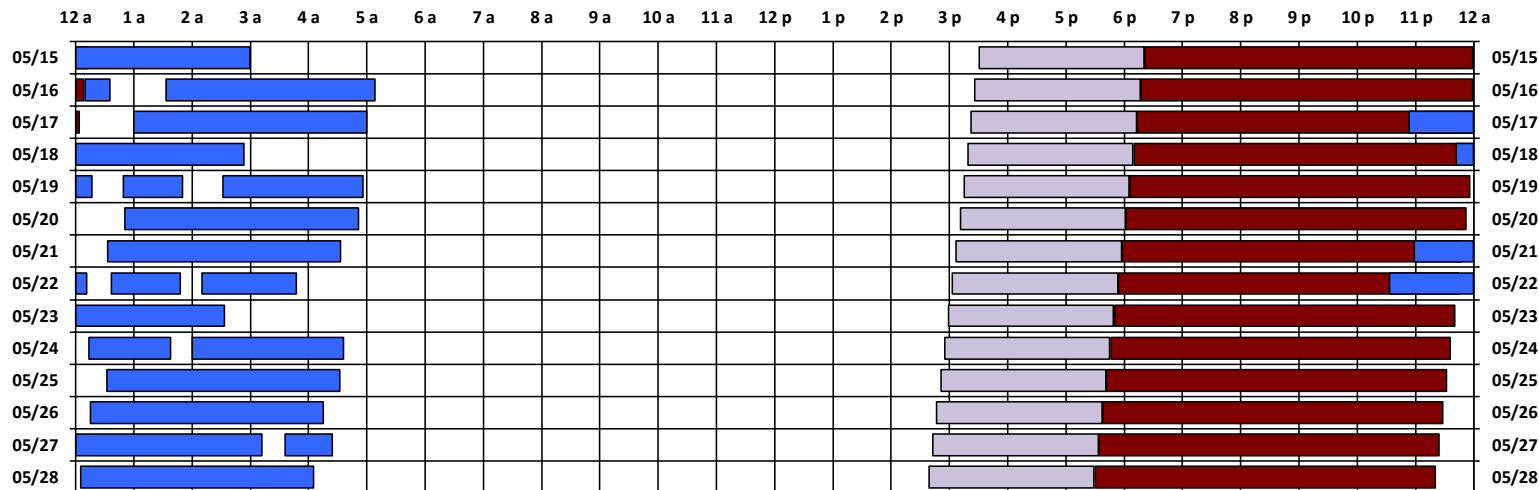

You are viewing the satellite schedule in Central Time. Daylight saving time, when applicable, is included.

SPTR
Skynet
DSCS

South Pole Satellite Schedule

Date	SPTR Pass 1			SPTR Pass 2			SPTR Pass 3			SPTR Pass 4			SPTR Pass 5			Total Dur	DSCS Pass		Skynet Pass	
	Start	End	Dur	Start	End	Dur	Start	End	Dur	Start	End	Dur	Start	End	Dur		Start	End	Start	End
05/15/17	12:00 A*	3:25 A	3:25	No Pass	No Pass	No Pass	No Pass	No Pass	No Pass	No Pass	No Pass	No Pass	No Pass	No Pass	No Pass	3:25	3:31 P	6:21 P	6:22 P	12:12 A
05/16/17	12:10 A	12:35 A	0:25	1:33 A	5:08 A	3:35	No Pass	No Pass	No Pass	No Pass	No Pass	No Pass	No Pass	No Pass	No Pass	4:00	3:27 P	6:17 P	6:18 P	12:08 A
05/17/17	1:00 A	5:00 A	4:00	10:53 P	12:00 A*	1:07	No Pass	No Pass	No Pass	No Pass	No Pass	No Pass	No Pass	No Pass	No Pass	5:07	3:23 P	6:13 P	6:14 P	12:04 A
05/18/17	12:00 A*	2:53 A	2:53	11:42 P	12:00 A*	0:18	No Pass	No Pass	No Pass	No Pass	No Pass	No Pass	No Pass	No Pass	No Pass	3:11	3:19 P	6:09 P	6:10 P	12:00 A
05/19/17	12:00 A*	12:17 A	0:17	12:49 A	1:50 A	1:01	2:32 A	4:56 A	2:24	No Pass	No Pass	No Pass	No Pass	No Pass	No Pass	3:42	3:15 P	6:05 P	6:06 P	11:56 P
05/20/17	12:51 A	4:51 A	4:00	No Pass	No Pass	No Pass	No Pass	No Pass	No Pass	No Pass	No Pass	No Pass	No Pass	No Pass	No Pass	4:00	3:11 P	6:01 P	6:02 P	11:52 P
05/21/17	12:33 A	4:33 A	4:00	10:59 P	12:00 A*	1:01	No Pass	No Pass	No Pass	No Pass	No Pass	No Pass	No Pass	No Pass	No Pass	5:01	3:07 P	5:57 P	5:58 P	11:48 P
05/22/17	12:00 A*	12:11 A	0:11	12:37 A	1:48 A	1:11	2:10 A	3:47 A	1:37	10:33 P	12:00 A*	1:27	No Pass	No Pass	No Pass	4:26	3:03 P	5:53 P	5:54 P	11:44 P
05/23/17	12:00 A*	2:33 A	2:33	No Pass	No Pass	No Pass	No Pass	No Pass	No Pass	No Pass	No Pass	No Pass	No Pass	No Pass	No Pass	2:33	2:59 P	5:49 P	5:50 P	11:40 P
05/24/17	12:14 A	1:38 A	1:24	2:00 A	4:36 A	2:36	No Pass	No Pass	No Pass	No Pass	No Pass	No Pass	No Pass	No Pass	No Pass	4:00	2:55 P	5:45 P	5:46 P	11:36 P
05/25/17	12:32 A	4:32 A	4:00	No Pass	No Pass	No Pass	No Pass	No Pass	No Pass	No Pass	No Pass	No Pass	No Pass	No Pass	No Pass	4:00	2:51 P	5:41 P	5:42 P	11:32 P
05/26/17	12:15 A	4:15 A	4:00	No Pass	No Pass	No Pass	No Pass	No Pass	No Pass	No Pass	No Pass	No Pass	No Pass	No Pass	No Pass	4:00	2:47 P	5:37 P	5:38 P	11:28 P
05/27/17	No Pass	3:12 A	No Pass	3:36 A	4:24 A	0:48	No Pass	No Pass	No Pass	No Pass	No Pass	No Pass	No Pass	No Pass	No Pass	0:48	2:43 P	5:33 P	5:34 P	11:24 P
05/28/17	12:05 A	4:05 A	4:00	No Pass	No Pass	No Pass	No Pass	No Pass	No Pass	No Pass	No Pass	No Pass	No Pass	No Pass	No Pass	4:00	2:39 P	5:29 P	5:30 P	11:20 P

* Pass continues from previous or into next day.

† An additional pass occurs on this day, not shown on the schedule. Refer to CEL text file for details.