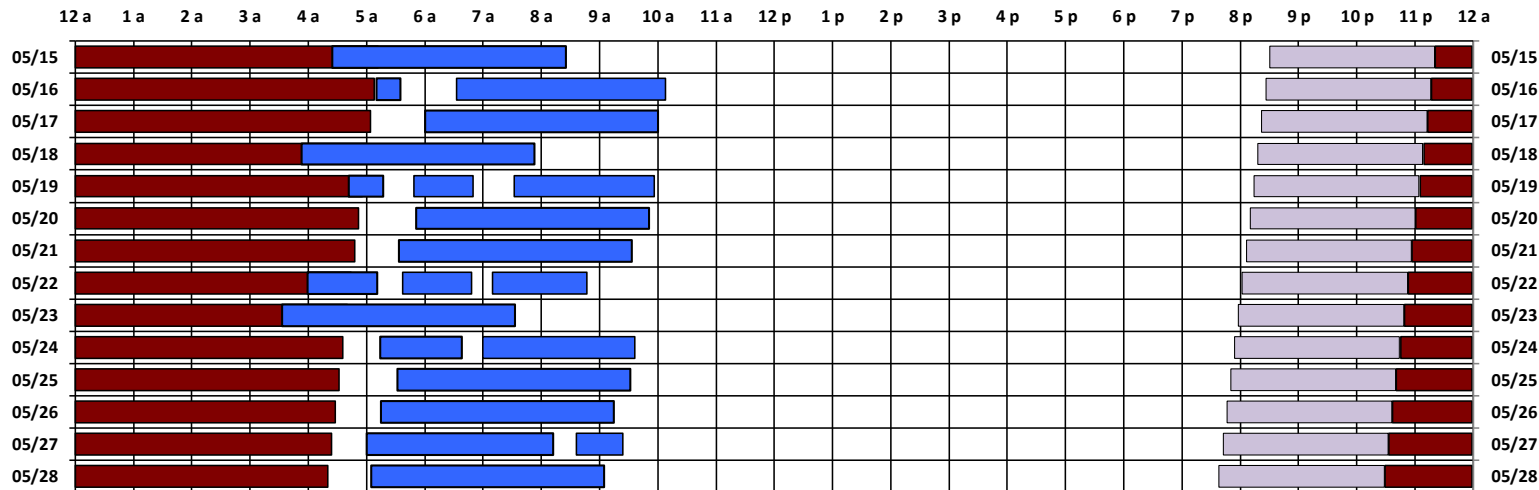

You are viewing the satellite schedule in Zulu (UTC) Time.

SPTR
Skynet
DSCS

South Pole Satellite Schedule

Date	SPTR Pass 1			SPTR Pass 2			SPTR Pass 3			SPTR Pass 4			SPTR Pass 5			Total Dur	DSCS Pass		Skynet Pass	
	Start	End	Dur	Start	End	Dur	Start	End	Dur	Start	End	Dur	Start	End	Dur		Start	End	Start	End
05/15/17	4:25 A	8:25 A	4:00	No Pass	No Pass	No Pass	No Pass	No Pass	No Pass	No Pass	No Pass	No Pass	No Pass	No Pass	No Pass	4:00	8:31 P	11:21 P	11:22 P	5:12 A
05/16/17	5:10 A	5:35 A	0:25	6:33 A	10:08 A	3:35	No Pass	No Pass	No Pass	No Pass	No Pass	No Pass	No Pass	No Pass	No Pass	4:00	8:27 P	11:17 P	11:18 P	5:08 A
05/17/17	6:00 A	10:00 A	4:00	No Pass	No Pass	No Pass	No Pass	No Pass	No Pass	No Pass	No Pass	No Pass	No Pass	No Pass	No Pass	4:00	8:23 P	11:13 P	11:14 P	5:04 A
05/18/17	3:53 A	7:53 A	4:00	No Pass	No Pass	No Pass	No Pass	No Pass	No Pass	No Pass	No Pass	No Pass	No Pass	No Pass	No Pass	4:00	8:19 P	11:09 P	11:10 P	5:00 A
05/19/17	4:42 A	5:17 A	0:35	5:49 A	6:50 A	1:01	7:32 A	9:56 A	2:24	No Pass	No Pass	No Pass	No Pass	No Pass	No Pass	4:00	8:15 P	11:05 P	11:06 P	4:56 A
05/20/17	5:51 A	9:51 A	4:00	No Pass	No Pass	No Pass	No Pass	No Pass	No Pass	No Pass	No Pass	No Pass	No Pass	No Pass	No Pass	4:00	8:11 P	11:01 P	11:02 P	4:52 A
05/21/17	5:33 A	9:33 A	4:00	No Pass	No Pass	No Pass	No Pass	No Pass	No Pass	No Pass	No Pass	No Pass	No Pass	No Pass	No Pass	4:00	8:07 P	10:57 P	10:58 P	4:48 A
05/22/17	3:59 A	5:11 A	1:12	5:37 A	6:48 A	1:11	7:10 A	8:47 A	1:37	No Pass	No Pass	No Pass	No Pass	No Pass	No Pass	4:00	8:03 P	10:53 P	10:54 P	4:44 A
05/23/17	3:33 A	7:33 A	4:00	No Pass	No Pass	No Pass	No Pass	No Pass	No Pass	No Pass	No Pass	No Pass	No Pass	No Pass	No Pass	4:00	7:59 P	10:49 P	10:50 P	4:40 A
05/24/17	5:14 A	6:38 A	1:24	7:00 A	9:36 A	2:36	No Pass	No Pass	No Pass	No Pass	No Pass	No Pass	No Pass	No Pass	No Pass	4:00	7:55 P	10:45 P	10:46 P	4:36 A
05/25/17	5:32 A	9:32 A	4:00	No Pass	No Pass	No Pass	No Pass	No Pass	No Pass	No Pass	No Pass	No Pass	No Pass	No Pass	No Pass	4:00	7:51 P	10:41 P	10:42 P	4:32 A
05/26/17	5:15 A	9:15 A	4:00	No Pass	No Pass	No Pass	No Pass	No Pass	No Pass	No Pass	No Pass	No Pass	No Pass	No Pass	No Pass	4:00	7:47 P	10:37 P	10:38 P	4:28 A
05/27/17	5:00 A	8:12 A	3:12	8:36 A	9:24 A	0:48	No Pass	No Pass	No Pass	No Pass	No Pass	No Pass	No Pass	No Pass	No Pass	4:00	7:43 P	10:33 P	10:34 P	4:24 A
05/28/17	5:05 A	9:05 A	4:00	No Pass	No Pass	No Pass	No Pass	No Pass	No Pass	No Pass	No Pass	No Pass	No Pass	No Pass	No Pass	4:00	7:39 P	10:29 P	10:30 P	4:20 A