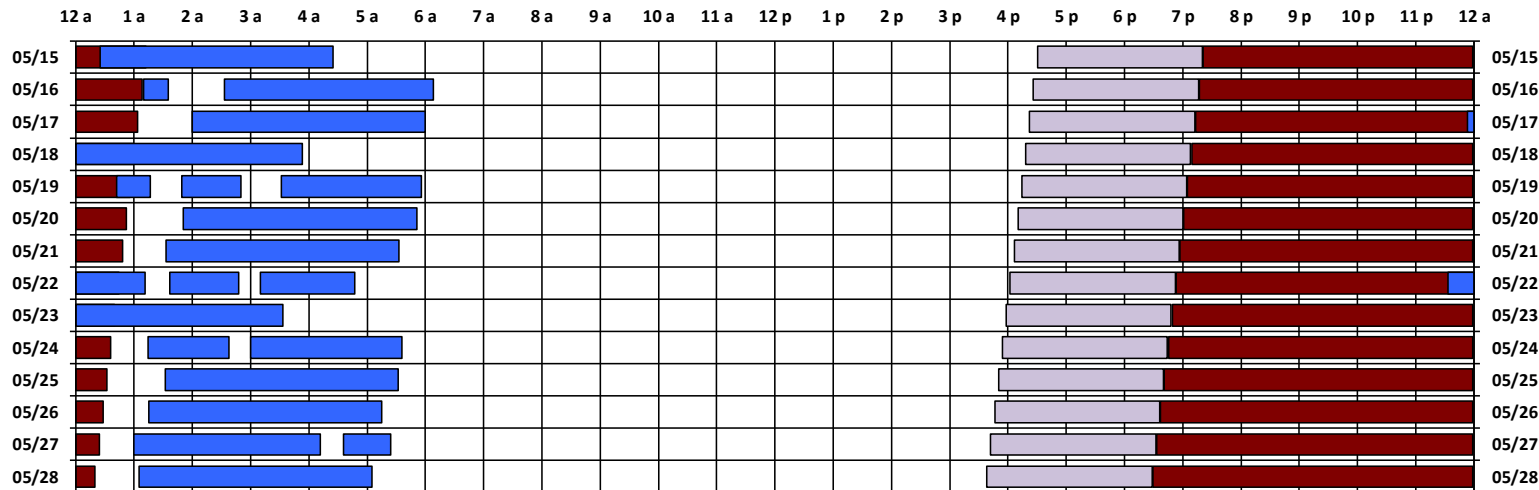

You are viewing the satellite schedule in Eastern Time. Daylight saving time, when applicable, is included.

SPTR
Skynet
DSCS

South Pole Satellite Schedule

Date	SPTR Pass 1			SPTR Pass 2			SPTR Pass 3			SPTR Pass 4			SPTR Pass 5			Total Dur	DSCS Pass		Skynet Pass	
	Start	End	Dur	Start	End	Dur	Start	End	Dur	Start	End	Dur	Start	End	Dur		Start	End	Start	End
05/15/17	12:25 A	4:25 A	4:00	No Pass	No Pass	No Pass	No Pass	No Pass	No Pass	No Pass	No Pass	No Pass	No Pass	No Pass	No Pass	4:00	4:31 P	7:21 P	7:22 P	1:12 A
05/16/17	1:10 A	1:35 A	0:25	2:33 A	6:08 A	3:35	No Pass	No Pass	No Pass	No Pass	No Pass	No Pass	No Pass	No Pass	No Pass	4:00	4:27 P	7:17 P	7:18 P	1:08 A
05/17/17	2:00 A	6:00 A	4:00	11:53 P	12:00 A*	0:07	No Pass	No Pass	No Pass	No Pass	No Pass	No Pass	No Pass	No Pass	No Pass	4:07	4:23 P	7:13 P	7:14 P	1:04 A
05/18/17	12:00 A*	3:53 A	3:53	No Pass	No Pass	No Pass	No Pass	No Pass	No Pass	No Pass	No Pass	No Pass	No Pass	No Pass	No Pass	3:53	4:19 P	7:09 P	7:10 P	1:00 A
05/19/17	12:42 A	1:17 A	0:35	1:49 A	2:50 A	1:01	3:32 A	5:56 A	2:24	No Pass	No Pass	No Pass	No Pass	No Pass	No Pass	4:00	4:15 P	7:05 P	7:06 P	12:56 A
05/20/17	1:51 A	5:51 A	4:00	No Pass	No Pass	No Pass	No Pass	No Pass	No Pass	No Pass	No Pass	No Pass	No Pass	No Pass	No Pass	4:00	4:11 P	7:01 P	7:02 P	12:52 A
05/21/17	1:33 A	5:33 A	4:00	11:59 P	12:00 A*	0:01	No Pass	No Pass	No Pass	No Pass	No Pass	No Pass	No Pass	No Pass	No Pass	4:01	4:07 P	6:57 P	6:58 P	12:48 A
05/22/17	12:00 A*	1:11 A	1:11	1:37 A	2:48 A	1:11	3:10 A	4:47 A	1:37	11:33 P	12:00 A*	0:27	No Pass	No Pass	No Pass	4:26	4:03 P	6:53 P	6:54 P	12:44 A
05/23/17	12:00 A*	3:33 A	3:33	No Pass	No Pass	No Pass	No Pass	No Pass	No Pass	No Pass	No Pass	No Pass	No Pass	No Pass	No Pass	3:33	3:59 P	6:49 P	6:50 P	12:40 A
05/24/17	1:14 A	2:38 A	1:24	3:00 A	5:36 A	2:36	No Pass	No Pass	No Pass	No Pass	No Pass	No Pass	No Pass	No Pass	No Pass	4:00	3:55 P	6:45 P	6:46 P	12:36 A
05/25/17	1:32 A	5:32 A	4:00	No Pass	No Pass	No Pass	No Pass	No Pass	No Pass	No Pass	No Pass	No Pass	No Pass	No Pass	No Pass	4:00	3:51 P	6:41 P	6:42 P	12:32 A
05/26/17	1:15 A	5:15 A	4:00	No Pass	No Pass	No Pass	No Pass	No Pass	No Pass	No Pass	No Pass	No Pass	No Pass	No Pass	No Pass	4:00	3:47 P	6:37 P	6:38 P	12:28 A
05/27/17	1:00 A	4:12 A	3:12	4:36 A	5:24 A	0:48	No Pass	No Pass	No Pass	No Pass	No Pass	No Pass	No Pass	No Pass	No Pass	4:00	3:43 P	6:33 P	6:34 P	12:24 A
05/28/17	1:05 A	5:05 A	4:00	No Pass	No Pass	No Pass	No Pass	No Pass	No Pass	No Pass	No Pass	No Pass	No Pass	No Pass	No Pass	4:00	3:39 P	6:29 P	6:30 P	12:20 A

* Pass continues from previous or into next day.

† An additional pass occurs on this day, not shown on the schedule. Refer to CEL text file for details.