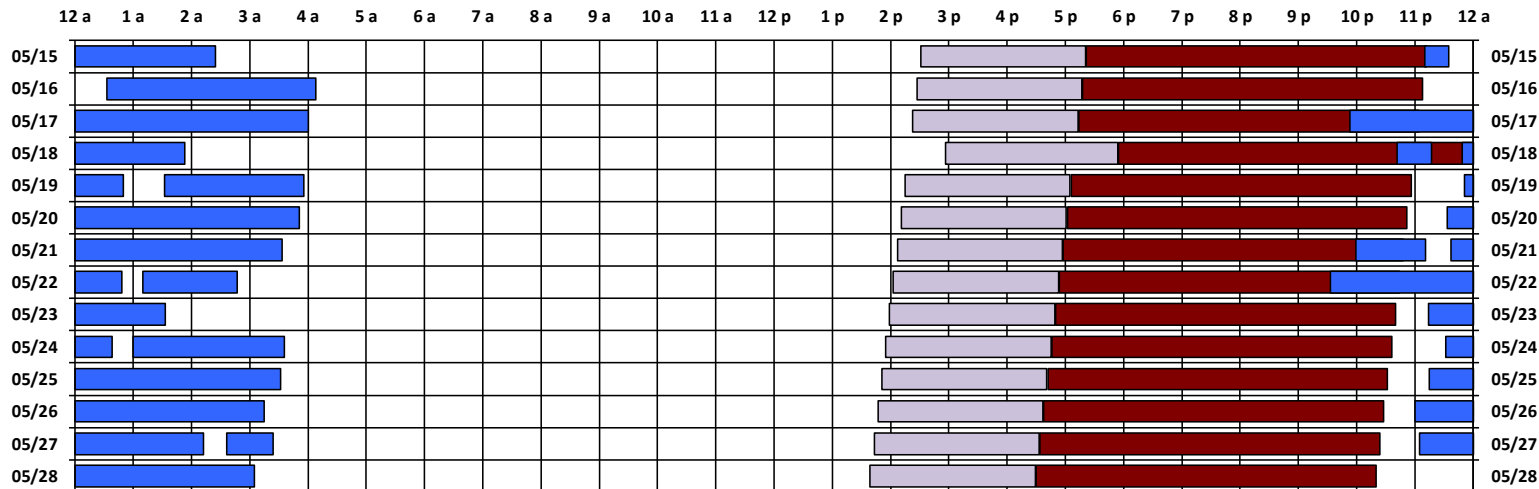

You are viewing the satellite schedule in Mountain Time. Daylight saving time, when applicable, is included.

SPTR
Skynet
DSCS

South Pole Satellite Schedule

Date	SPTR Pass 1			SPTR Pass 2			SPTR Pass 3			SPTR Pass 4			SPTR Pass 5			Total Dur	DSCS Pass		Skynet Pass	
	Start	End	Dur	Start	End	Dur	Start	End	Dur	Start	End	Dur	Start	End	Dur		Start	End	Start	End
05/15/17	12:00 A*	2:25 A	2:25	11:10 P	11:35 P	0:25	No Pass	No Pass	No Pass	No Pass	No Pass	No Pass	No Pass	No Pass	No Pass	2:50	2:31 P	5:21 P	5:22 P	11:12 P
05/16/17	12:33 A	4:08 A	3:35	No Pass	No Pass	No Pass	No Pass	No Pass	No Pass	No Pass	No Pass	No Pass	No Pass	No Pass	No Pass	3:35	2:27 P	5:17 P	5:18 P	11:08 P
05/17/17	No Pass	4:00 A	No Pass	9:53 P	12:00 A*	2:07	No Pass	No Pass	No Pass	No Pass	No Pass	No Pass	No Pass	No Pass	No Pass	2:07	2:23 P	5:13 P	5:14 P	11:04 P
05/18/17	12:00 A*	1:53 A	1:53	10:42 P	11:17 P	0:35	11:49 P	12:00 A*	0:11	No Pass	No Pass	No Pass	No Pass	No Pass	No Pass	2:39	2:19 P	5:09 P	5:10 P	11:00 P
05/19/17	12:00 A*	12:50 A	0:50	1:32 A	3:56 A	2:24	11:51 P	12:00 A*	0:09	No Pass	No Pass	No Pass	No Pass	No Pass	No Pass	3:23	2:15 P	5:05 P	5:06 P	10:56 P
05/20/17	12:00 A*	3:51 A	3:51	11:33 P	12:00 A*	0:27	No Pass	No Pass	No Pass	No Pass	No Pass	No Pass	No Pass	No Pass	No Pass	4:18	2:11 P	5:01 P	5:02 P	10:52 P
05/21/17	12:00 A*	3:33 A	3:33	9:59 P	11:11 P	1:12	11:37 P	12:00 A*	0:23	No Pass	No Pass	No Pass	No Pass	No Pass	No Pass	5:08	2:07 P	4:57 P	4:58 P	10:48 P
05/22/17	12:00 A*	12:48 A	0:48	1:10 A	2:47 A	1:37	9:33 P	12:00 A*	2:27	No Pass	No Pass	No Pass	No Pass	No Pass	No Pass	4:52	2:03 P	4:53 P	4:54 P	10:44 P
05/23/17	12:00 A*	1:33 A	1:33	11:14 P	12:00 A*	0:46	No Pass	No Pass	No Pass	No Pass	No Pass	No Pass	No Pass	No Pass	No Pass	2:19	1:59 P	4:49 P	4:50 P	10:40 P
05/24/17	12:00 A*	12:38 A	0:38	1:00 A	3:36 A	2:36	11:32 P	12:00 A*	0:28	No Pass	No Pass	No Pass	No Pass	No Pass	No Pass	3:42	1:55 P	4:45 P	4:46 P	10:36 P
05/25/17	12:00 A*	3:32 A	3:32	11:15 P	12:00 A*	0:45	No Pass	No Pass	No Pass	No Pass	No Pass	No Pass	No Pass	No Pass	No Pass	4:17	1:51 P	4:41 P	4:42 P	10:32 P
05/26/17	12:00 A*	3:15 A	3:15	11:00 P	12:00 A*	1:00	No Pass	No Pass	No Pass	No Pass	No Pass	No Pass	No Pass	No Pass	No Pass	4:15	1:47 P	4:37 P	4:38 P	10:28 P
05/27/17	12:00 A*	2:12 A	2:12	2:36 A	3:24 A	0:48	11:05 P	12:00 A*	0:55	No Pass	No Pass	No Pass	No Pass	No Pass	No Pass	3:55	1:43 P	4:33 P	4:34 P	10:24 P
05/28/17	12:00 A*	3:05 A	3:05	No Pass	No Pass	No Pass	No Pass	No Pass	No Pass	No Pass	No Pass	No Pass	No Pass	No Pass	No Pass	3:05	1:39 P	4:29 P	4:30 P	10:20 P

* Pass continues from previous or into next day.

† An additional pass occurs on this day, not shown on the schedule. Refer to CEL text file for details.