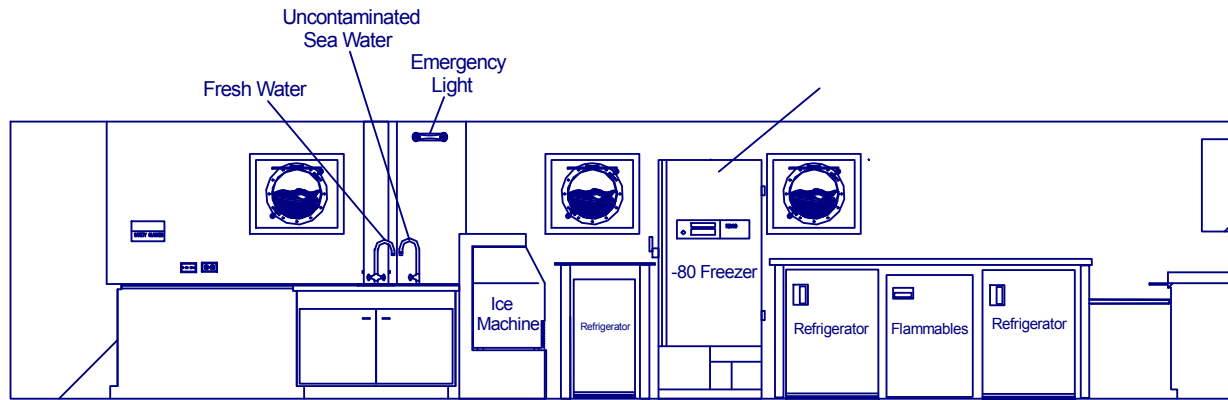

Hydro Lab

526 sq. ft.

Hydro Lab Elevations

Forward

Aft

Hydro Lab Elevations

Port

Starboard