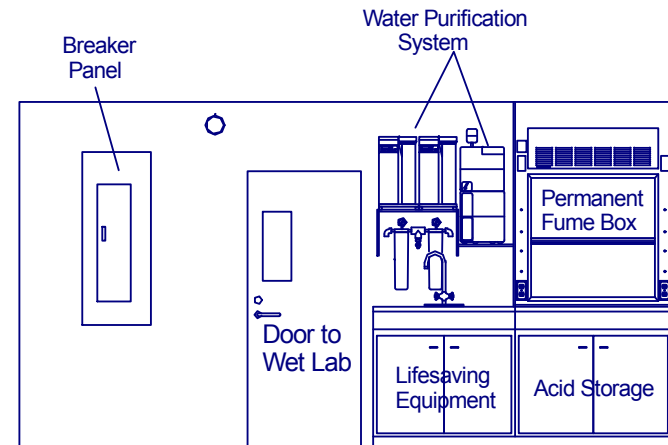

Hydro Lab

526 sq. ft.

Hydro Lab Elevations

Forward

Aft

Hydro Lab Elevations

Port

Starboard