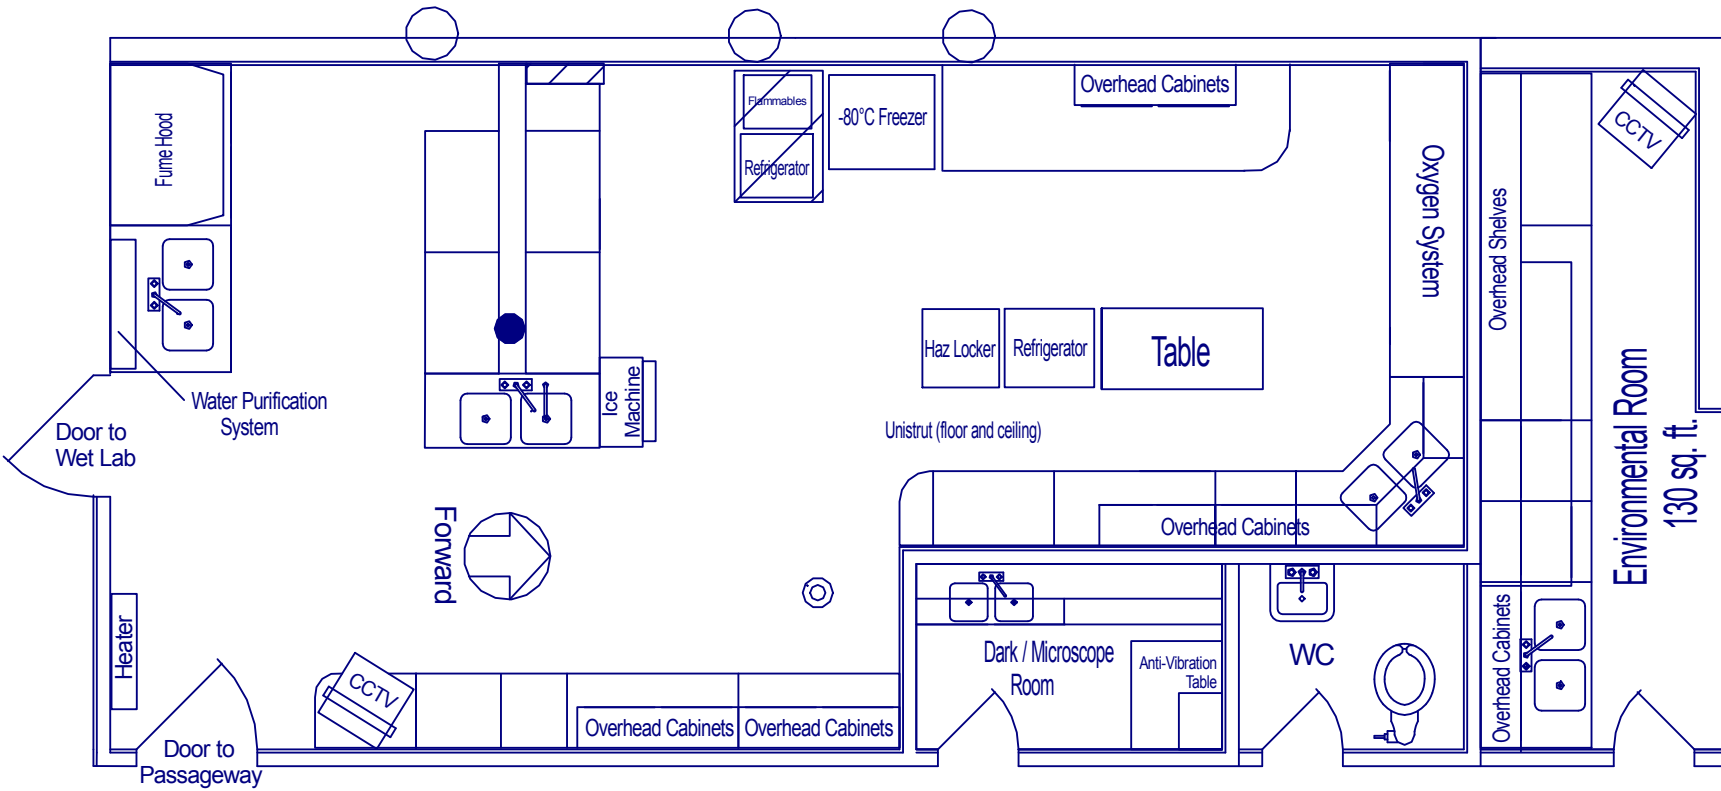

Hydro Lab

526 sq. ft.

Hydro Lab Elevations

Forward

Aft

Hydro Lab Elevations

Port

Starboard