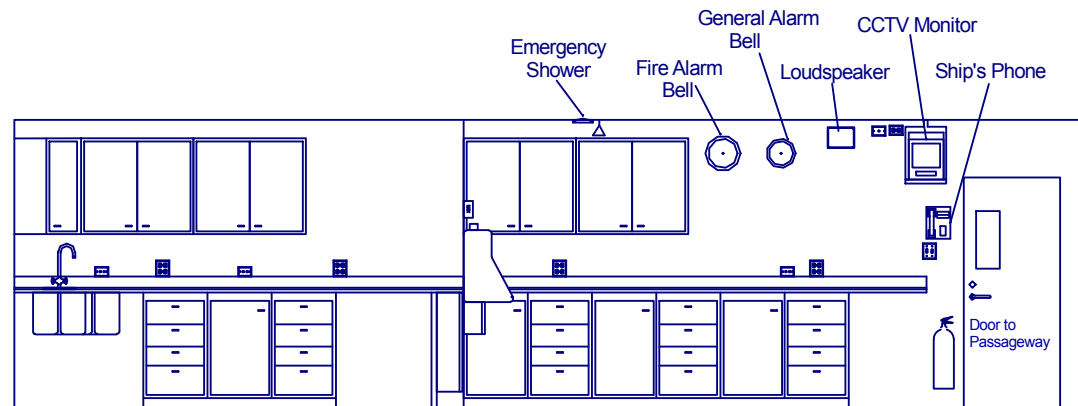

Hydro Lab

526 sq. ft.

Hydro Lab Elevations

Forward

Aft

Hydro Lab Elevations

Port

Starboard