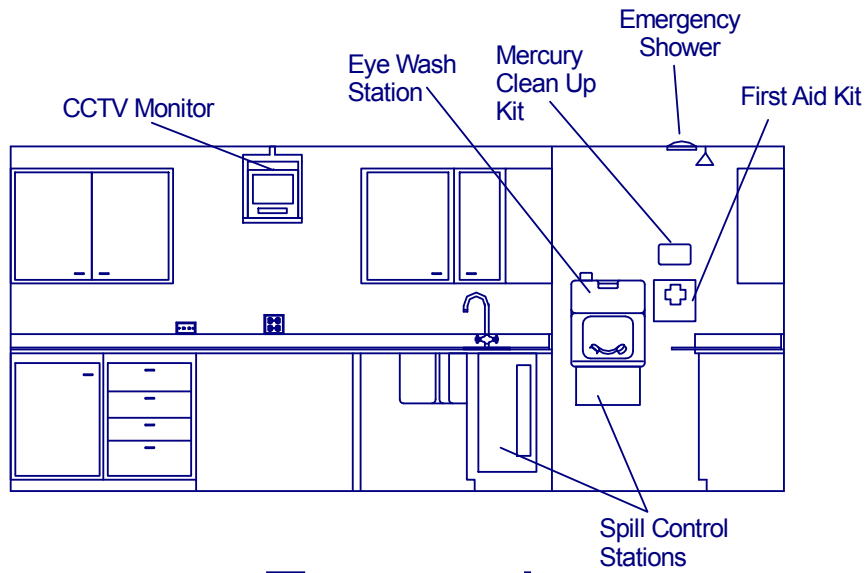

Hydro Lab

526 sq. ft.

Hydro Lab Elevations

Forward

Aft

Hydro Lab Elevations

Port

Starboard