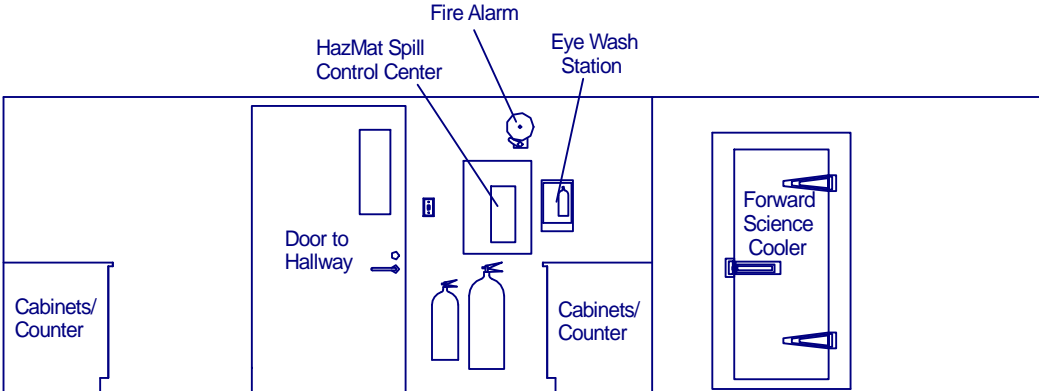

Bio Lab

460 sq. ft.

Floor and Ceiling Unistrut on 2' center running fore and aft.
Wall Mounted Unistrut at 16", 32", and 48" from deck for gas bottle storage

Bio Lab Elevations

Forward

Aft

Bio Lab Elevations

Starboard

Port