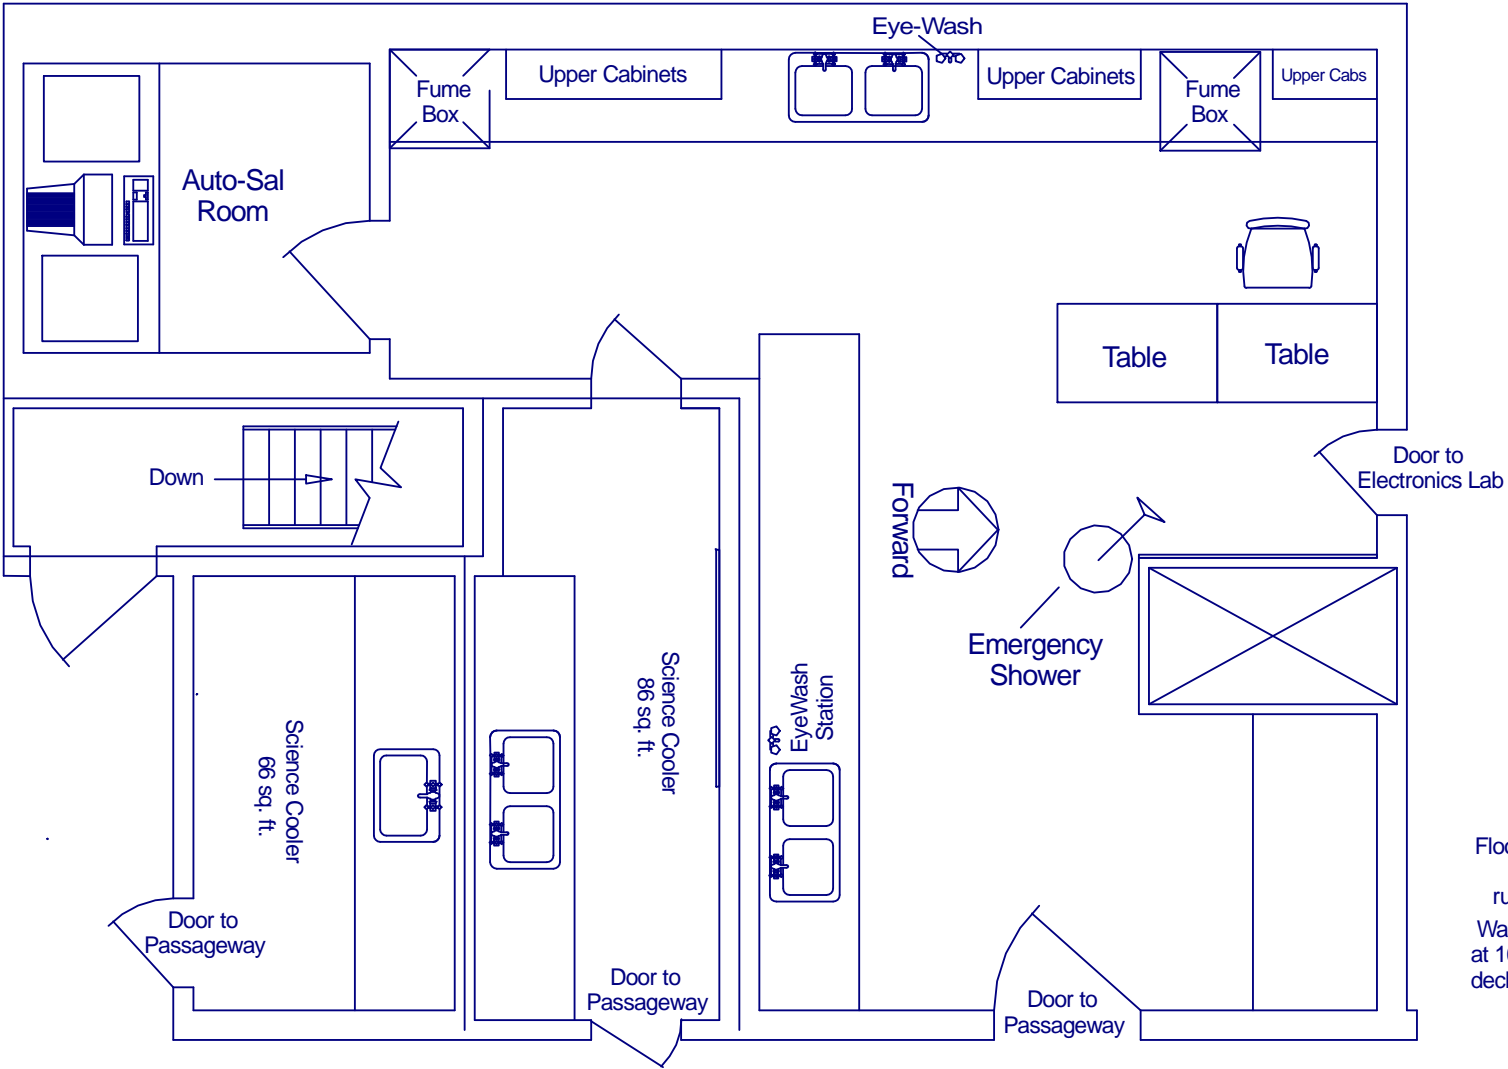

Bio Lab

460 sq. ft.

Floor and Ceiling Unistrut on 2' center running fore and aft.
Wall Mounted Unistrut at 16", 32", and 48" from deck for gas bottle storage

Bio Lab Elevations

Forward

Aft

Bio Lab Elevations

Starboard

Port