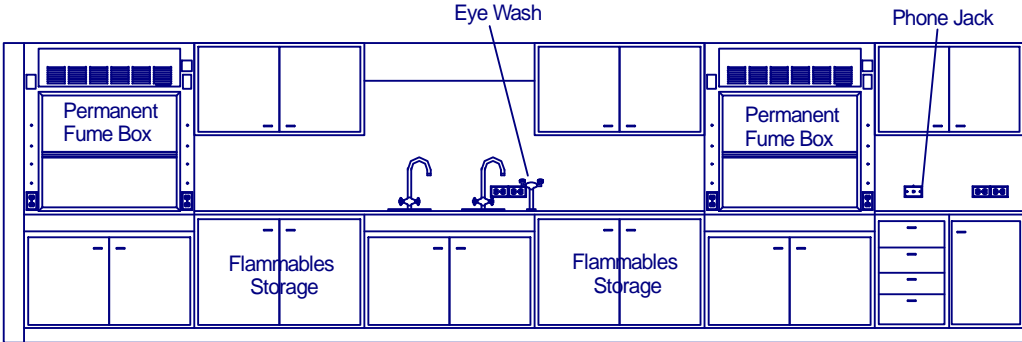

Bio Lab

460 sq. ft.

Floor and Ceiling Unistrut on 2' center running fore and aft.
Wall Mounted Unistrut at 16", 32", and 48" from deck for gas bottle storage

Bio Lab Elevations

Forward

Aft

Bio Lab Elevations

Starboard

Port