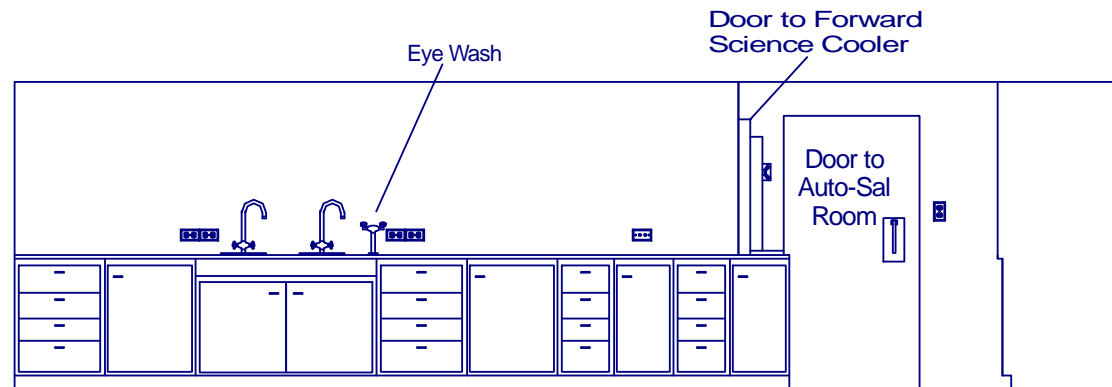

Bio Lab

460 sq. ft.

Floor and Ceiling Unistrut on 2' center running fore and aft.
Wall Mounted Unistrut at 16", 32", and 48" from deck for gas bottle storage

Bio Lab Elevations

Forward

Aft

Bio Lab Elevations

Starboard

Port