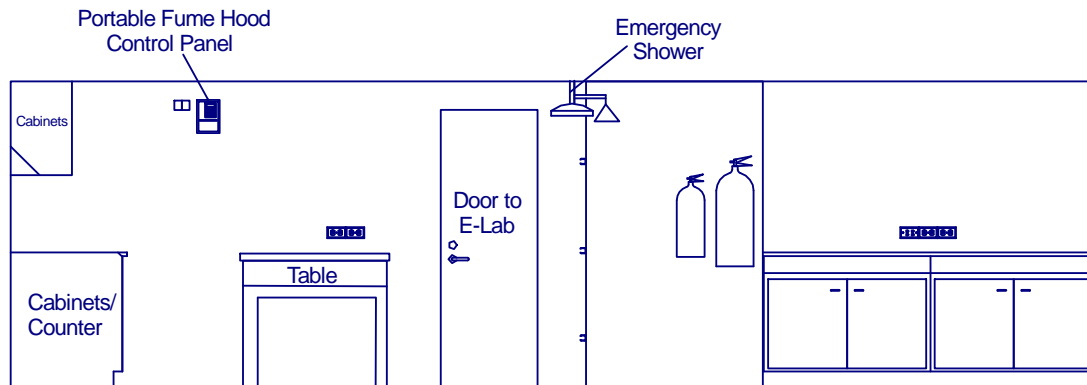

Bio Lab

460 sq. ft.

Floor and Ceiling Unistrut on 2' center running fore and aft.
Wall Mounted Unistrut at 16", 32", and 48" from deck for gas bottle storage

Bio Lab Elevations

Forward

Aft

Bio Lab Elevations

Starboard

Port