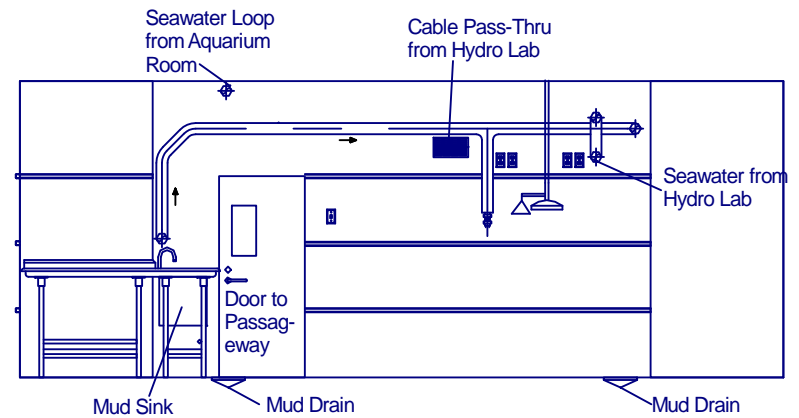

Wet Lab

416 sq. ft.

Wet Lab Elevations

Wet Lab Elevations

Starboard

Port