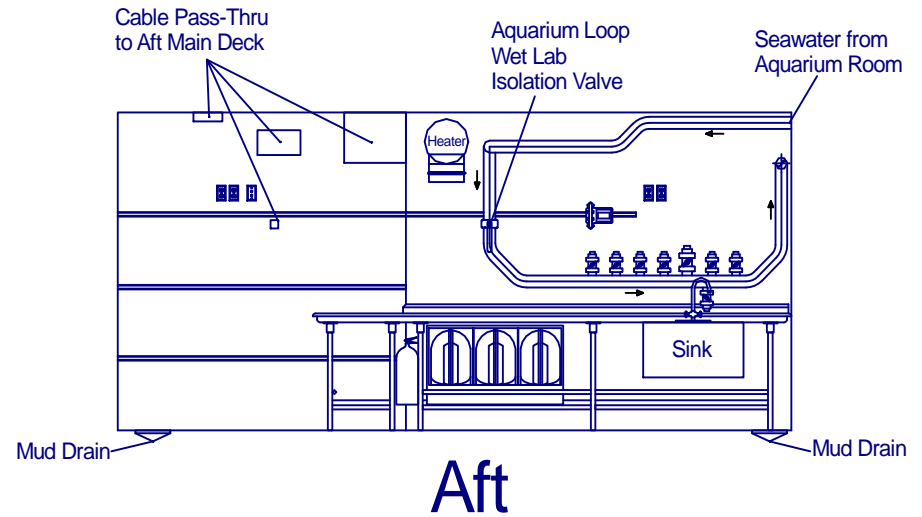

Wet Lab

416 sq. ft.

Wet Lab Elevations

Wet Lab Elevations

Starboard

Port