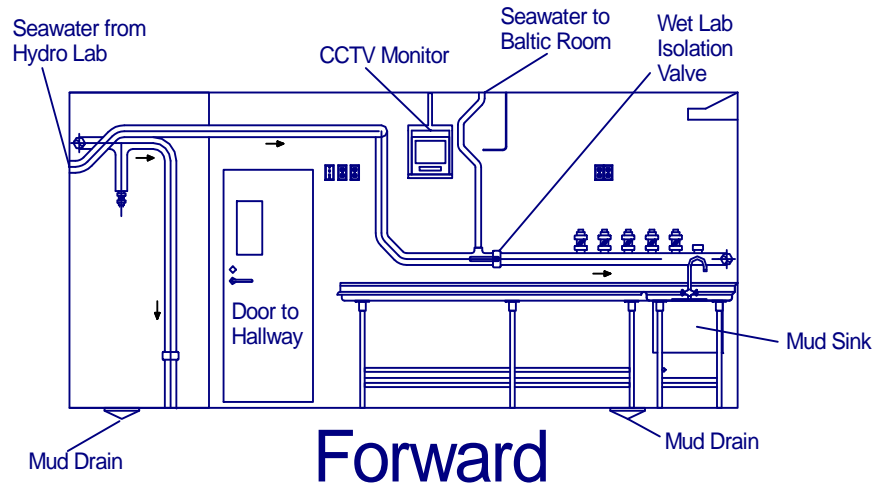

Wet Lab

416 sq. ft.

Wet Lab Elevations

Wet Lab Elevations

Starboard

Port