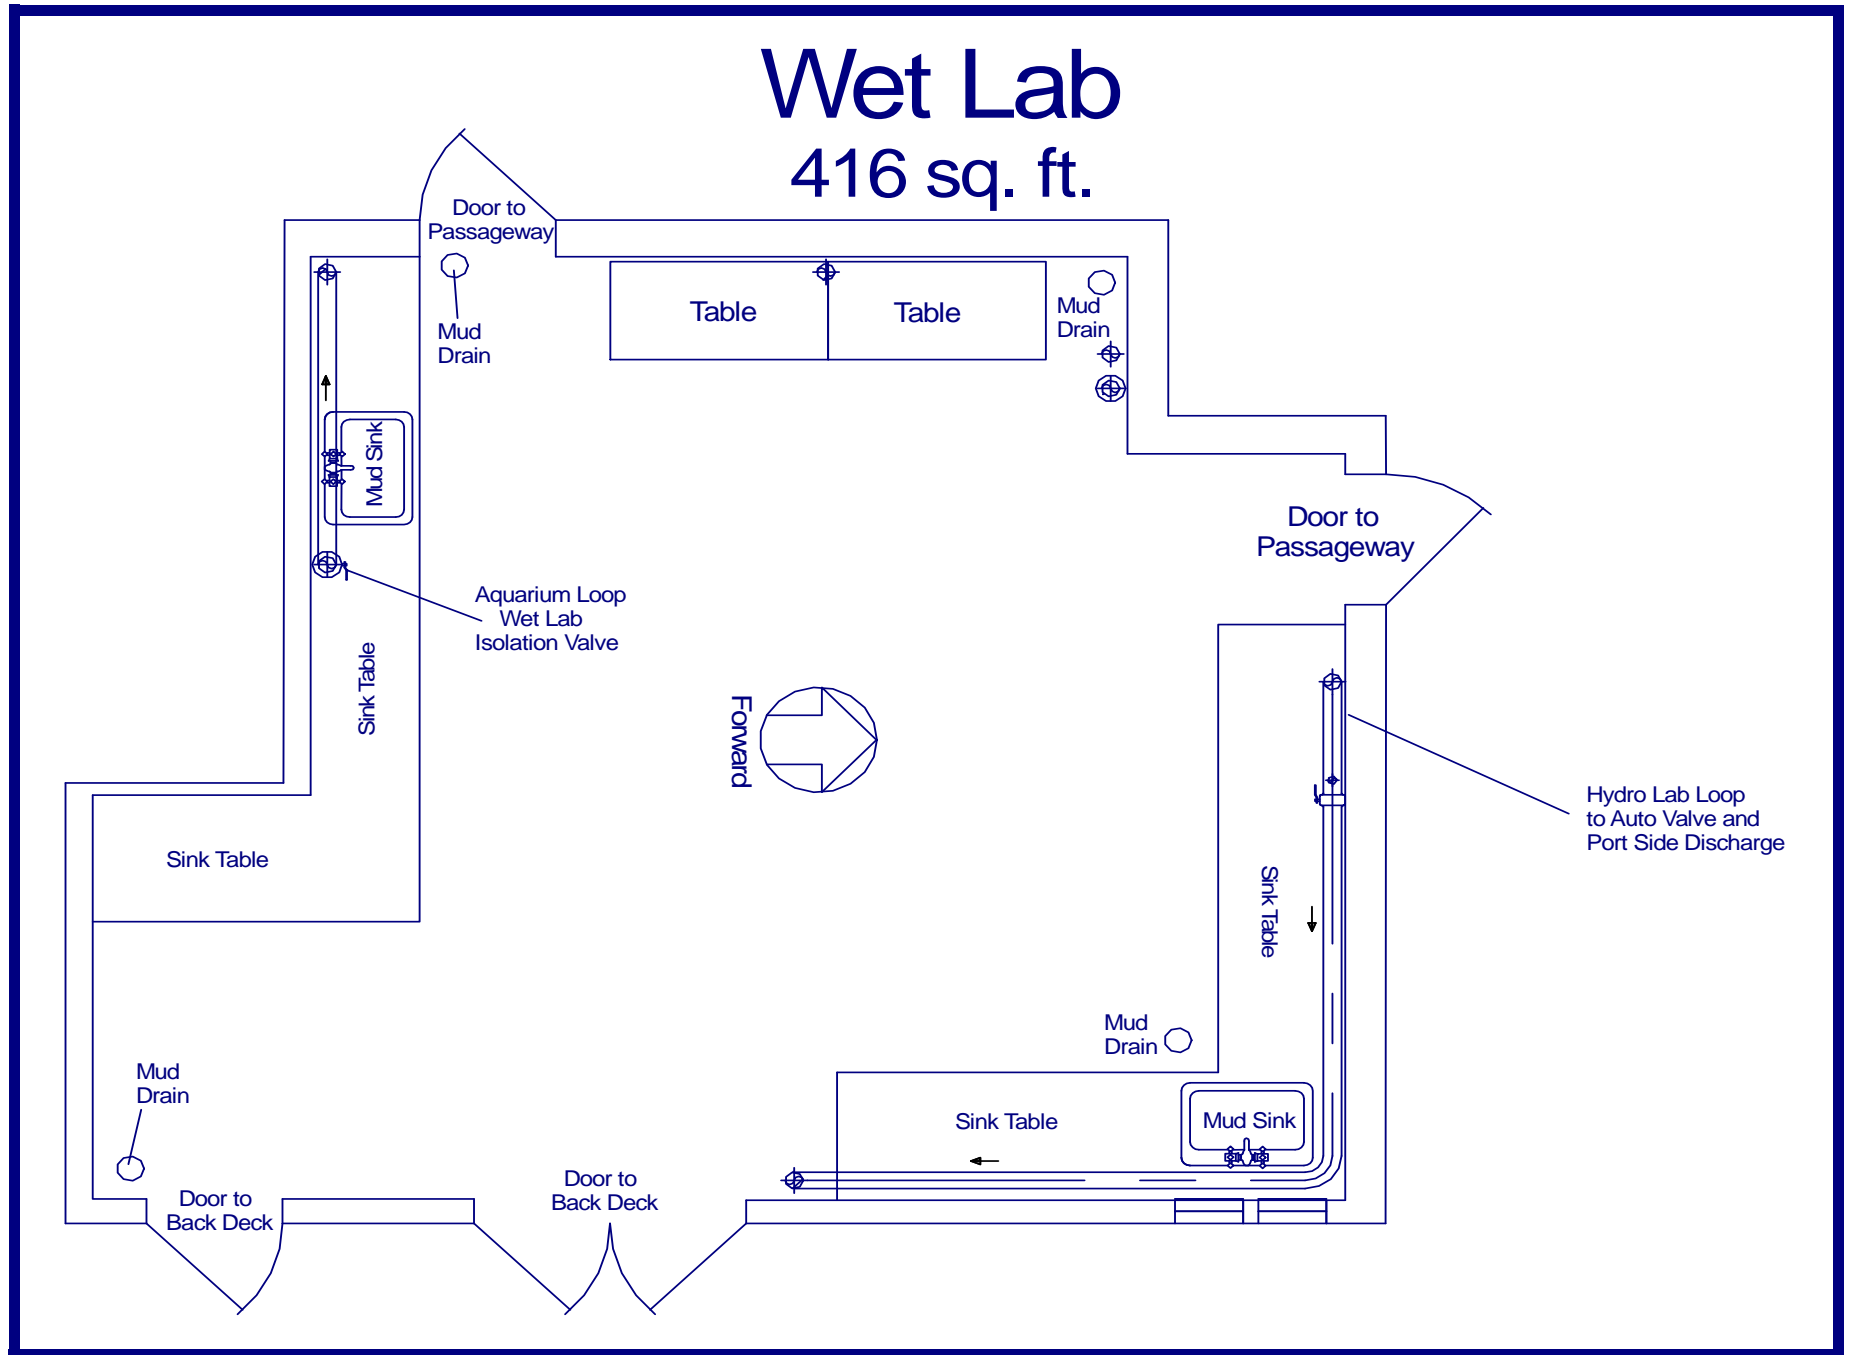

Wet Lab

416 sq. ft.

Wet Lab Elevations

Wet Lab Elevations

Starboard

Port