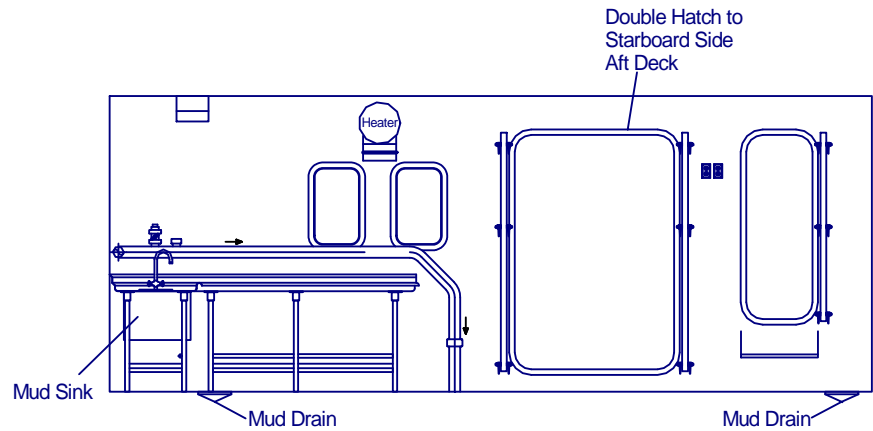

Wet Lab

416 sq. ft.

Wet Lab Elevations

Wet Lab Elevations

Starboard

Port