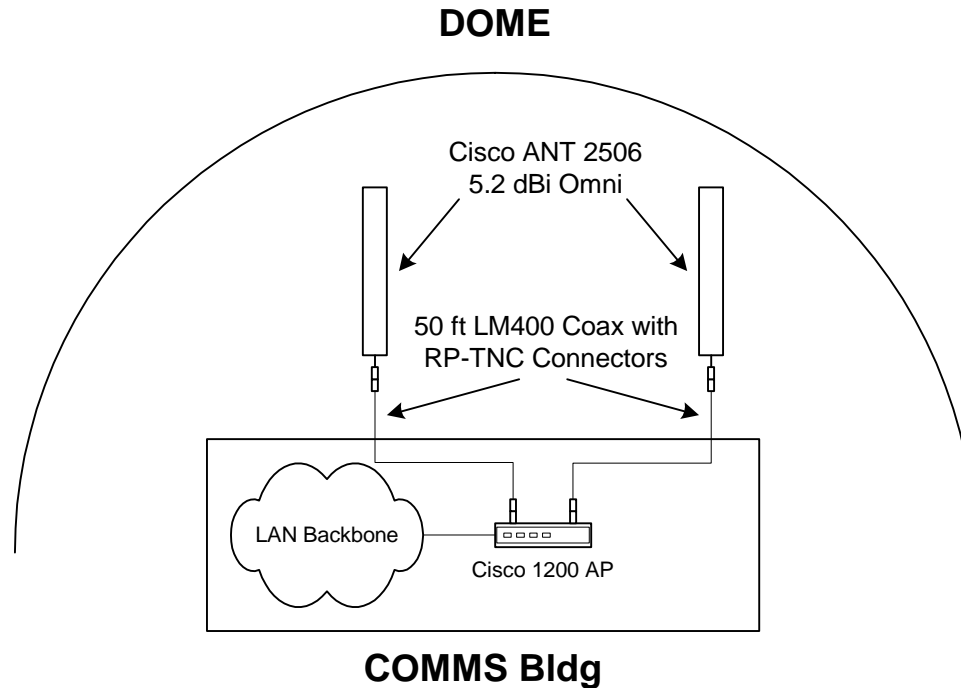

Note: WLAN RF Channel
Assignment: 1