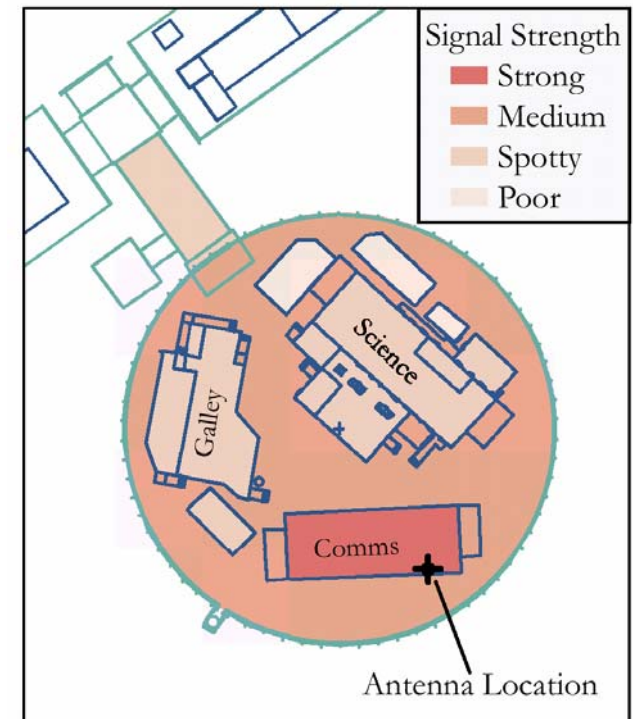

# WIRELESS LAN 2001-02 Results

- **Three Test Locations**
  - SPRESO
  - Under Dome
  - Summer Camp
- **Demonstration and proof of concept**
- **Limited funding for equipment purchase**
- **Evaluate effect on RF environment -**
  - IEEE 802.11b spread spectrum signal in 2.4 GHz Part 15 portion of radio spectrum
  - Very low signal levels observed ~ -65 dBm 500 ft from Omni, -80 to -85 dBm at SPRESO supported 11 Mbps
  - Low power still supports good throughput

# WIRELESS LAN 2001-02 Results

**Raytheon**  
Raytheon Polar Services Company

- **SPRESO**
  - **Point to Point RF Bldg to SPRESO (~ 6 km)**
  - **Equipment Configuration**
    - Parabola antenna on RF Bldg (21 dBi gain)
    - Yagi antenna at SPRESO (13.5 dBi gain)
    - Cisco 340 series bridges at each end
  - **Provided site Voice over IP phone & e-mail services**
  - **Near 100% connectivity - very reliable**
  - **Data rate - 11 Mbps**

# WIRELESS LAN 2001-02 Results

- **Under Dome**
  - **Spotty coverage with number of fade zones**
  - **One flat panel, semi-directional antenna and Cisco 350 series Access Point inside Comms Bldg**
  - **Metal structure of buildings limited performance, particularly with one antenna located inside**