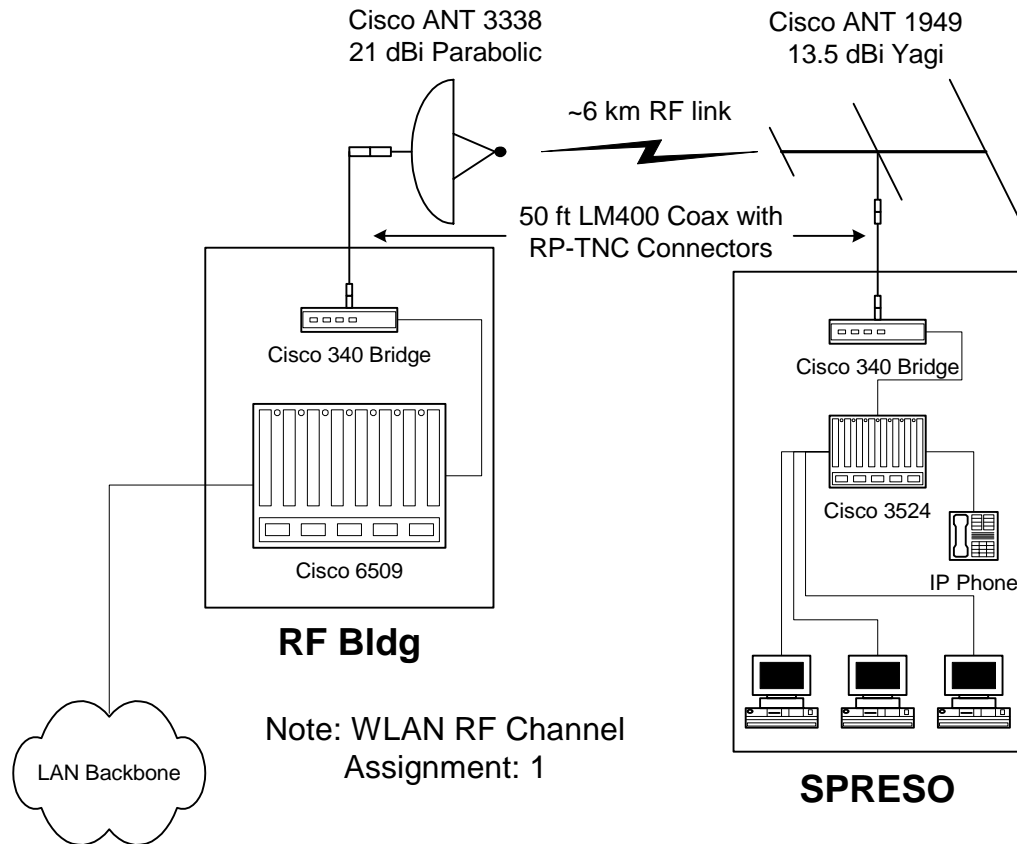

WIRELESS LAN - 2002-03 SPRESO Architecture