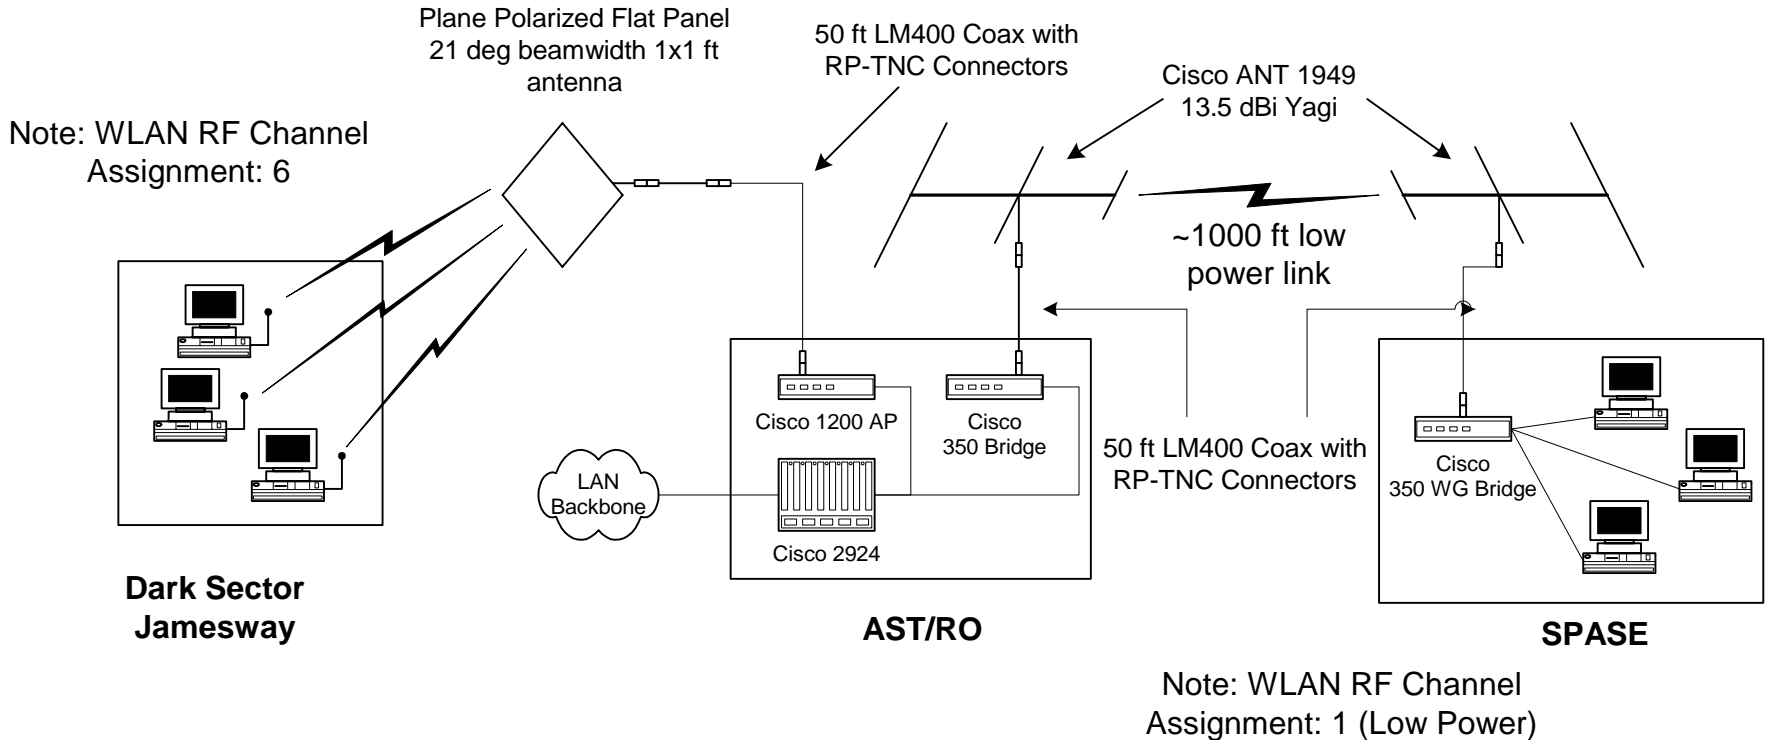

WIRELESS LAN 2002-03

Dark Sector Architecture