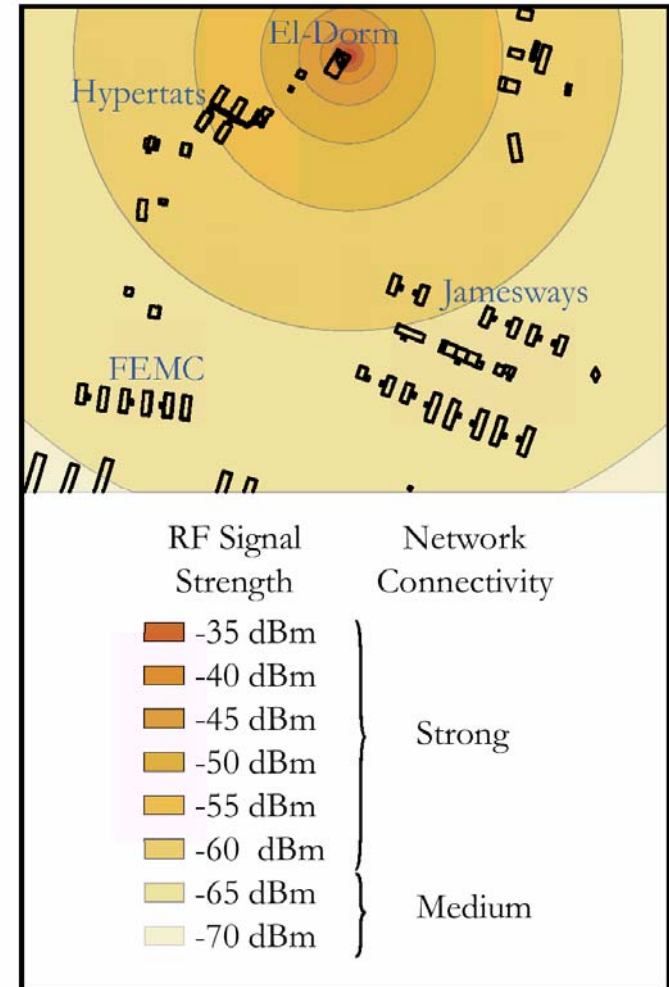

# WIRELESS LAN 2001-02 Results

- **Three Test Locations**
  - SPRESO
  - Under Dome
  - Summer Camp
- **Demonstration and proof of concept**
- **Limited funding for equipment purchase**
- **Evaluate effect on RF environment -**
  - IEEE 802.11b spread spectrum signal in 2.4 GHz Part 15 portion of radio spectrum
  - Very low signal levels observed ~ -65 dBm 500 ft from Omni, -80 to -85 dBm at SPRESO supported 11 Mbps
  - Low power still supports good throughput

# WIRELESS LAN 2001-02 Results

**Raytheon**  
Raytheon Polar Services Company

- **SPRESO**
  - **Point to Point RF Bldg to SPRESO (~ 6 km)**
  - **Equipment Configuration**
    - Parabola antenna on RF Bldg (21 dBi gain)
    - Yagi antenna at SPRESO (13.5 dBi gain)
    - Cisco 340 series bridges at each end
  - **Provided site Voice over IP phone & e-mail services**
  - **Near 100% connectivity - very reliable**
  - **Data rate - 11 Mbps**

# WIRELESS LAN 2001-02 Results

- **Under Dome**
  - **Spotty coverage with number of fade zones**
  - **One flat panel, semi-directional antenna and Cisco 350 series Access Point inside Comms Bldg**
  - **Metal structure of buildings limited performance, particularly with one antenna located inside**

# WIRELESS LAN 2001-02 Results

- **Summer Camp**
  - Omni Antenna (12 dBi) on top of El Dorm
  - Cisco 350 series Access Point in El Dorm
  - Users report relatively poor performance in Summer Camp and no signal in Hypertats