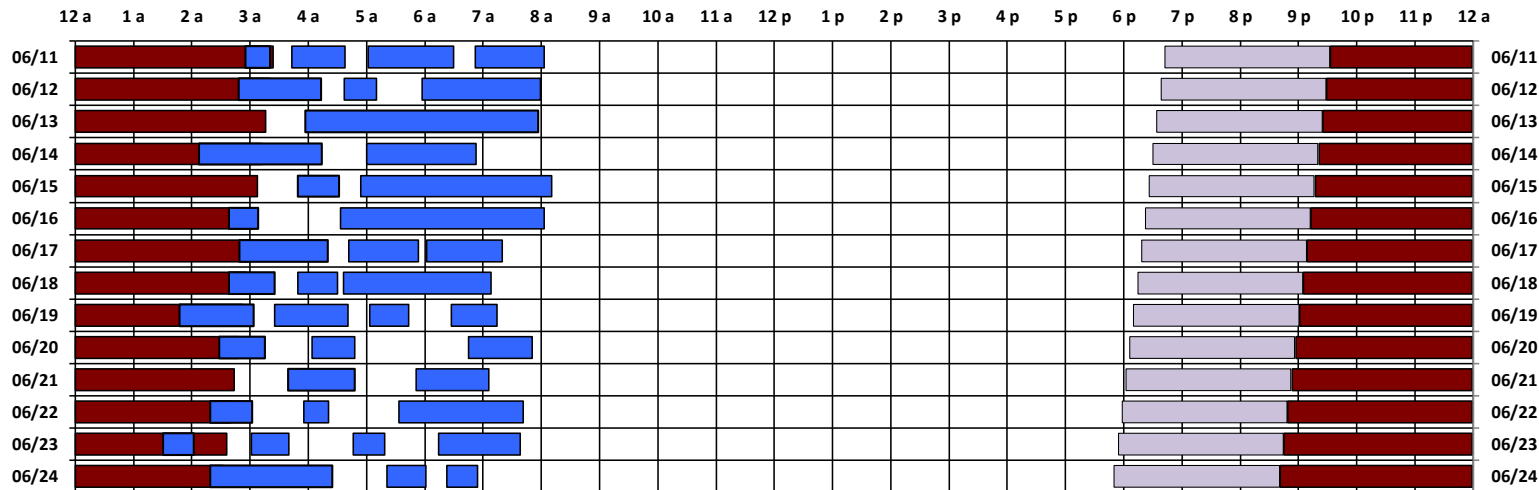

### South Pole Satellite Schedule

Date	SPTR Pass 1			SPTR Pass 2			SPTR Pass 3			SPTR Pass 4			SPTR Pass 5			Total Dur	DSCS Pass		Skynet Pass	
	Start	End	Dur	Start	End	Dur	Start	End	Dur	Start	End	Dur	Start	End	Dur		Start	End	Start	End
06/11/17	2:55 A	3:21 A	0:26	3:43 A	4:38 A	0:55	5:02 A	6:30 A	1:28	6:52 A	8:03 A	1:11	No Pass	No Pass	No Pass	4:00	6:43 P	9:33 P	9:34 P	3:24 A
06/12/17	2:48 A	4:13 A	1:25	4:37 A	5:10 A	0:33	5:57 A	7:59 A	2:02	No Pass	No Pass	No Pass	No Pass	No Pass	No Pass	4:00	6:39 P	9:29 P	9:30 P	3:20 A
06/13/17	3:57 A	7:57 A	4:00	No Pass	No Pass	No Pass	No Pass	No Pass	No Pass	No Pass	No Pass	No Pass	No Pass	No Pass	No Pass	4:00	6:35 P	9:25 P	9:26 P	3:16 A
06/14/17	2:07 A	4:14 A	2:07	5:00 A	6:53 A	1:53	No Pass	No Pass	No Pass	No Pass	No Pass	No Pass	No Pass	No Pass	No Pass	4:00	6:31 P	9:21 P	9:22 P	3:12 A
06/15/17	3:49 A	4:32 A	0:43	4:54 A	8:11 A	3:17	No Pass	No Pass	No Pass	No Pass	No Pass	No Pass	No Pass	No Pass	No Pass	4:00	6:27 P	9:17 P	9:18 P	3:08 A
06/16/17	2:38 A	3:08 A	0:30	4:33 A	8:03 A	3:30	No Pass	No Pass	No Pass	No Pass	No Pass	No Pass	No Pass	No Pass	No Pass	4:00	6:23 P	9:13 P	9:14 P	3:04 A
06/17/17	2:49 A	4:20 A	1:31	4:42 A	5:53 A	1:11	6:02 A	7:20 A	1:18	No Pass	No Pass	No Pass	No Pass	No Pass	No Pass	4:00	6:19 P	9:09 P	9:10 P	3:00 A
06/18/17	2:38 A	3:25 A	0:47	3:49 A	4:30 A	0:41	4:36 A	7:08 A	2:32	No Pass	No Pass	No Pass	No Pass	No Pass	No Pass	4:00	6:15 P	9:05 P	9:06 P	2:56 A
06/19/17	1:47 A	3:04 A	1:17	3:25 A	4:41 A	1:16	5:03 A	5:43 A	0:40	6:27 A	7:14 A	0:47	No Pass	No Pass	No Pass	4:00	6:11 P	9:01 P	9:02 P	2:52 A
06/20/17	2:28 A	3:15 A	0:47	4:04 A	4:48 A	0:44	6:45 A	7:51 A	1:06	No Pass	No Pass	No Pass	No Pass	No Pass	No Pass	2:37	6:07 P	8:57 P	8:58 P	2:48 A
06/21/17	3:39 A	4:48 A	1:09	5:51 A	7:06 A	1:15	No Pass	No Pass	No Pass	No Pass	No Pass	No Pass	No Pass	No Pass	No Pass	2:24	6:03 P	8:53 P	8:54 P	2:44 A
06/22/17	2:19 A	3:02 A	0:43	3:55 A	4:21 A	0:26	5:33 A	7:41 A	2:08	No Pass	No Pass	No Pass	No Pass	No Pass	No Pass	3:17	5:59 P	8:49 P	8:50 P	2:40 A
06/23/17	1:30 A	2:02 A	0:32	3:01 A	3:40 A	0:39	4:46 A	5:19 A	0:33	6:14 A	7:38 A	1:24	No Pass	No Pass	No Pass	3:08	5:55 P	8:45 P	8:46 P	2:36 A
06/24/17	2:19 A	4:25 A	2:06	5:21 A	6:01 A	0:40	6:23 A	6:54 A	0:31	No Pass	No Pass	No Pass	No Pass	No Pass	No Pass	3:17	5:51 P	8:41 P	8:42 P	2:32 A