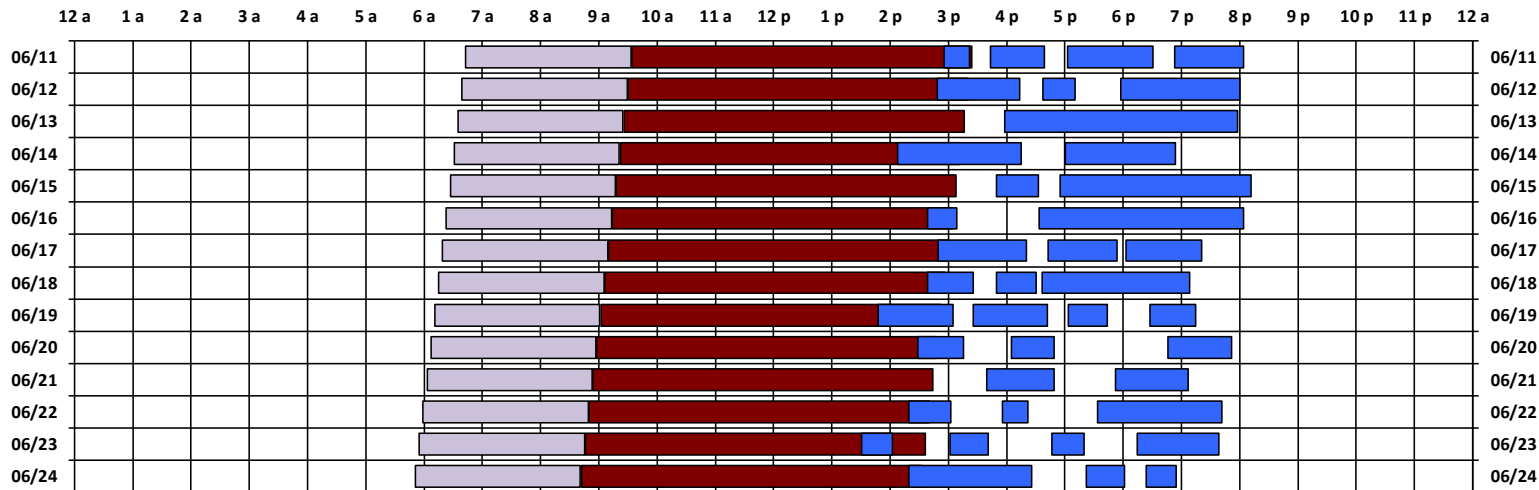

You are viewing the satellite schedule in New Zealand Time. Daylight saving time, when applicable, is included.

SPTR
Skynet
DSCS

South Pole Satellite Schedule

Date	SPTR Pass 1			SPTR Pass 2			SPTR Pass 3			SPTR Pass 4			SPTR Pass 5			Total Dur	DSCS Pass		Skynet Pass	
	Start	End	Dur	Start	End	Dur	Start	End	Dur	Start	End	Dur	Start	End	Dur		Start	End	Start	End
06/11/17	2:55 P	3:21 P	0:26	3:43 P	4:38 P	0:55	5:02 P	6:30 P	1:28	6:52 P	8:03 P	1:11	No Pass	No Pass	No Pass	4:00	6:43 A	9:33 A	9:34 A	3:24 P
06/12/17	2:48 P	4:13 P	1:25	4:37 P	5:10 P	0:33	5:57 P	7:59 P	2:02	No Pass	No Pass	No Pass	No Pass	No Pass	No Pass	4:00	6:39 A	9:29 A	9:30 A	3:20 P
06/13/17	3:57 P	7:57 P	4:00	No Pass	No Pass	No Pass	No Pass	No Pass	No Pass	No Pass	No Pass	No Pass	No Pass	No Pass	No Pass	4:00	6:35 A	9:25 A	9:26 A	3:16 P
06/14/17	2:07 P	4:14 P	2:07	5:00 P	6:53 P	1:53	No Pass	No Pass	No Pass	No Pass	No Pass	No Pass	No Pass	No Pass	No Pass	4:00	6:31 A	9:21 A	9:22 A	3:12 P
06/15/17	3:49 P	4:32 P	0:43	4:54 P	8:11 P	3:17	No Pass	No Pass	No Pass	No Pass	No Pass	No Pass	No Pass	No Pass	No Pass	4:00	6:27 A	9:17 A	9:18 A	3:08 P
06/16/17	2:38 P	3:08 P	0:30	4:33 P	8:03 P	3:30	No Pass	No Pass	No Pass	No Pass	No Pass	No Pass	No Pass	No Pass	No Pass	4:00	6:23 A	9:13 A	9:14 A	3:04 P
06/17/17	2:49 P	4:20 P	1:31	4:42 P	5:53 P	1:11	6:02 P	7:20 P	1:18	No Pass	No Pass	No Pass	No Pass	No Pass	No Pass	4:00	6:19 A	9:09 A	9:10 A	3:00 P
06/18/17	2:38 P	3:25 P	0:47	3:49 P	4:30 P	0:41	4:36 P	7:08 P	2:32	No Pass	No Pass	No Pass	No Pass	No Pass	No Pass	4:00	6:15 A	9:05 A	9:06 A	2:56 P
06/19/17	1:47 P	3:04 P	1:17	3:25 P	4:41 P	1:16	5:03 P	5:43 P	0:40	6:27 P	7:14 P	0:47	No Pass	No Pass	No Pass	4:00	6:11 A	9:01 A	9:02 A	2:52 P
06/20/17	2:28 P	3:15 P	0:47	4:04 P	4:48 P	0:44	6:45 P	7:51 P	1:06	No Pass	No Pass	No Pass	No Pass	No Pass	No Pass	2:37	6:07 A	8:57 A	8:58 A	2:48 P
06/21/17	3:39 P	4:48 P	1:09	5:51 P	7:06 P	1:15	No Pass	No Pass	No Pass	No Pass	No Pass	No Pass	No Pass	No Pass	No Pass	2:24	6:03 A	8:53 A	8:54 A	2:44 P
06/22/17	2:19 P	3:02 P	0:43	3:55 P	4:21 P	0:26	5:33 P	7:41 P	2:08	No Pass	No Pass	No Pass	No Pass	No Pass	No Pass	3:17	5:59 A	8:49 A	8:50 A	2:40 P
06/23/17	1:30 P	2:02 P	0:32	3:01 P	3:40 P	0:39	4:46 P	5:19 P	0:33	6:14 P	7:38 P	1:24	No Pass	No Pass	No Pass	3:08	5:55 A	8:45 A	8:46 A	2:36 P
06/24/17	2:19 P	4:25 P	2:06	5:21 P	6:01 P	0:40	6:23 P	6:54 P	0:31	No Pass	No Pass	No Pass	No Pass	No Pass	No Pass	3:17	5:51 A	8:41 A	8:42 A	2:32 P

* Pass continues from previous or into next day.

† An additional pass occurs on this day, not shown on the schedule. Refer to CEL text file for details.

Schedule updated on 06/13/17