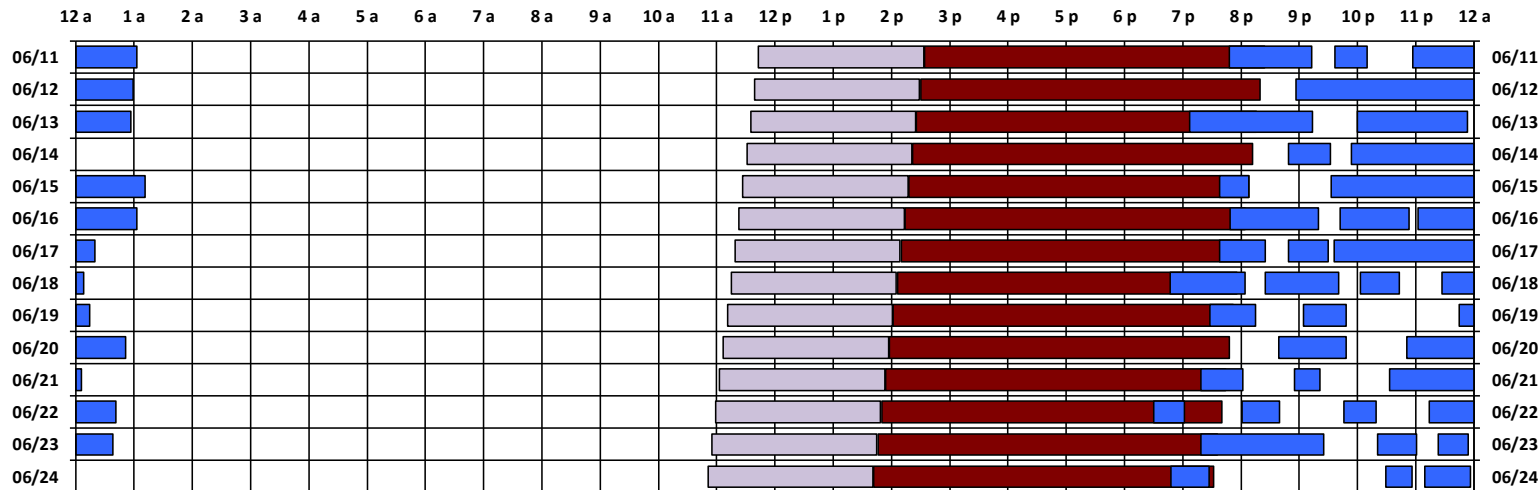

You are viewing the satellite schedule in Pacific Time. Daylight saving time, when applicable, is included.

SPTR
Skynet
DSCS

South Pole Satellite Schedule

Date	SPTR Pass 1			SPTR Pass 2			SPTR Pass 3			SPTR Pass 4			SPTR Pass 5			Total Dur	DSCS Pass		Skynet Pass	
	Start	End	Dur	Start	End	Dur	Start	End	Dur	Start	End	Dur	Start	End	Dur		Start	End	Start	End
06/11/17	12:00 A*	1:03 A	1:03	7:48 P	9:13 P	1:25	9:37 P	10:10 P	0:33	10:57 P	12:00 A*	1:03	No Pass	No Pass	No Pass	4:04	11:43 A	2:33 P	2:34 P	8:24 P
06/12/17	12:00 A*	12:59 A	0:59	8:57 P	12:00 A*	3:03	No Pass	No Pass	No Pass	No Pass	No Pass	No Pass	No Pass	No Pass	No Pass	4:02	11:39 A	2:29 P	2:30 P	8:20 P
06/13/17	12:00 A*	12:57 A	0:57	7:07 P	9:14 P	2:07	10:00 P	11:53 P	1:53	No Pass	No Pass	No Pass	No Pass	No Pass	No Pass	4:57	11:35 A	2:25 P	2:26 P	8:16 P
06/14/17	8:49 P	9:32 P	0:43	9:54 P	12:00 A*	2:06	No Pass	No Pass	No Pass	No Pass	No Pass	No Pass	No Pass	No Pass	No Pass	2:49	11:31 A	2:21 P	2:22 P	8:12 P
06/15/17	12:00 A*	1:11 A	1:11	7:38 P	8:08 P	0:30	9:33 P	12:00 A*	2:27	No Pass	No Pass	No Pass	No Pass	No Pass	No Pass	4:08	11:27 A	2:17 P	2:18 P	8:08 P
06/16/17	12:00 A*	1:03 A	1:03	7:49 P	9:20 P	1:31	9:42 P	10:53 P	1:11	11:02 P	12:00 A*	0:58	No Pass	No Pass	No Pass	4:43	11:23 A	2:13 P	2:14 P	8:04 P
06/17/17	12:00 A*	12:20 A	0:20	7:38 P	8:25 P	0:47	8:49 P	9:30 P	0:41	9:36 P	12:00 A*	2:24	No Pass	No Pass	No Pass	4:12	11:19 A	2:09 P	2:10 P	8:00 P
06/18/17	12:00 A*	12:08 A	0:08	6:47 P	8:04 P	1:17	8:25 P	9:41 P	1:16	10:03 P	10:43 P	0:40	11:27 P	12:00 A*	0:33	3:54	11:15 A	2:05 P	2:06 P	7:56 P
06/19/17	12:00 A*	12:14 A	0:14	7:28 P	8:15 P	0:47	9:04 P	9:48 P	0:44	11:45 P	12:00 A*	0:15	No Pass	No Pass	No Pass	2:00	11:11 A	2:01 P	2:02 P	7:52 P
06/20/17	12:00 A*	12:51 A	0:51	8:39 P	9:48 P	1:09	10:51 P	12:00 A*	1:09	No Pass	No Pass	No Pass	No Pass	No Pass	No Pass	3:09	11:07 A	1:57 P	1:58 P	7:48 P
06/21/17	12:00 A*	12:06 A	0:06	7:19 P	8:02 P	0:43	8:55 P	9:21 P	0:26	10:33 P	12:00 A*	1:27	No Pass	No Pass	No Pass	2:42	11:03 A	1:53 P	1:54 P	7:44 P
06/22/17	12:00 A*	12:41 A	0:41	6:30 P	7:02 P	0:32	8:01 P	8:40 P	0:39	9:46 P	10:19 P	0:33	11:14 P	12:00 A*	0:46	3:11	10:59 A	1:49 P	1:50 P	7:40 P
06/23/17	12:00 A*	12:38 A	0:38	7:19 P	9:25 P	2:06	10:21 P	11:01 P	0:40	11:23 P	11:54 P	0:31	No Pass	No Pass	No Pass	3:55	10:55 A	1:45 P	1:46 P	7:36 P
06/24/17	6:48 P	7:27 P	0:39	10:29 P	10:56 P	0:27	11:09 P	11:56 P	0:47	No Pass	No Pass	No Pass	No Pass	No Pass	No Pass	1:53	10:51 A	1:41 P	1:42 P	7:32 P

* Pass continues from previous or into next day.

† An additional pass occurs on this day, not shown on the schedule. Refer to CEL text file for details.