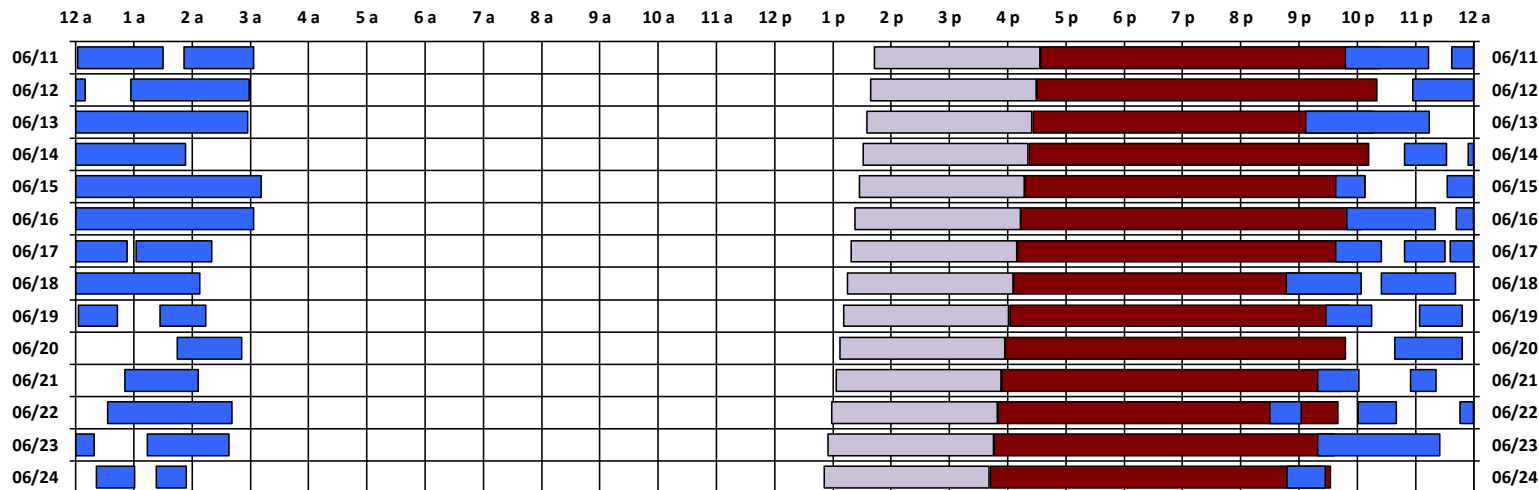

You are viewing the satellite schedule in Central Time. Daylight saving time, when applicable, is included.

SPTR
Skynet
DSCS

South Pole Satellite Schedule

Date	SPTR Pass 1			SPTR Pass 2			SPTR Pass 3			SPTR Pass 4			SPTR Pass 5			Total Dur	DSCS Pass		Skynet Pass	
	Start	End	Dur	Start	End	Dur	Start	End	Dur	Start	End	Dur	Start	End	Dur		Start	End	Start	End
06/11/17	12:02 A	1:30 A	1:28	1:52 A	3:03 A	1:11	9:48 P	11:13 P	1:25	11:37 P	12:00 A*	0:23	No Pass	No Pass	No Pass	4:27	1:43 P	4:33 P	4:34 P	10:24 P
06/12/17	12:00 A*	12:10 A	0:10	12:57 A	2:59 A	2:02	10:57 P	12:00 A*	1:03	No Pass	No Pass	No Pass	No Pass	No Pass	No Pass	3:15	1:39 P	4:29 P	4:30 P	10:20 P
06/13/17	12:00 A*	2:57 A	2:57	9:07 P	11:14 P	2:07	No Pass	No Pass	No Pass	No Pass	No Pass	No Pass	No Pass	No Pass	No Pass	5:04	1:35 P	4:25 P	4:26 P	10:16 P
06/14/17	No Pass	1:53 A	No Pass	10:49 P	11:32 P	0:43	11:54 P	12:00 A*	0:06	No Pass	No Pass	No Pass	No Pass	No Pass	No Pass	0:49	1:31 P	4:21 P	4:22 P	10:12 P
06/15/17	12:00 A*	3:11 A	3:11	9:38 P	10:08 P	0:30	11:33 P	12:00 A*	0:27	No Pass	No Pass	No Pass	No Pass	No Pass	No Pass	4:08	1:27 P	4:17 P	4:18 P	10:08 P
06/16/17	12:00 A*	3:03 A	3:03	9:49 P	11:20 P	1:31	11:42 P	12:00 A*	0:18	No Pass	No Pass	No Pass	No Pass	No Pass	No Pass	4:52	1:23 P	4:13 P	4:14 P	10:04 P
06/17/17	12:00 A*	12:53 A	0:53	1:02 A	2:20 A	1:18	9:38 P	10:25 P	0:47	10:49 P	11:30 P	0:41	11:36 P	12:00 A*	0:24	4:03	1:19 P	4:09 P	4:10 P	10:00 P
06/18/17	12:00 A*	2:08 A	2:08	8:47 P	10:04 P	1:17	10:25 P	11:41 P	1:16	No Pass	No Pass	No Pass	No Pass	No Pass	No Pass	4:41	1:15 P	4:05 P	4:06 P	9:56 P
06/19/17	12:03 A	12:43 A	0:40	1:27 A	2:14 A	0:47	9:28 P	10:15 P	0:47	11:04 P	11:48 P	0:44	No Pass	No Pass	No Pass	2:58	1:11 P	4:01 P	4:02 P	9:52 P
06/20/17	1:45 A	2:51 A	1:06	10:39 P	11:48 P	1:09	No Pass	No Pass	No Pass	No Pass	No Pass	No Pass	No Pass	No Pass	No Pass	2:15	1:07 P	3:57 P	3:58 P	9:48 P
06/21/17	12:51 A	2:06 A	1:15	9:19 P	10:02 P	0:43	10:55 P	11:21 P	0:26	No Pass	No Pass	No Pass	No Pass	No Pass	No Pass	2:24	1:03 P	3:53 P	3:54 P	9:44 P
06/22/17	12:33 A	2:41 A	2:08	8:30 P	9:02 P	0:32	10:01 P	10:40 P	0:39	11:46 P	12:00 A*	0:14	No Pass	No Pass	No Pass	3:33	12:59 P	3:49 P	3:50 P	9:40 P
06/23/17	12:00 A*	12:19 A	0:19	1:14 A	2:38 A	1:24	9:19 P	11:25 P	2:06	No Pass	No Pass	No Pass	No Pass	No Pass	No Pass	3:49	12:55 P	3:45 P	3:46 P	9:36 P
06/24/17	12:21 A	1:01 A	0:40	1:23 A	1:54 A	0:31	8:48 P	9:27 P	0:39	No Pass	No Pass	No Pass	No Pass	No Pass	No Pass	1:50	12:51 P	3:41 P	3:42 P	9:32 P

* Pass continues from previous or into next day.

† An additional pass occurs on this day, not shown on the schedule. Refer to CEL text file for details.