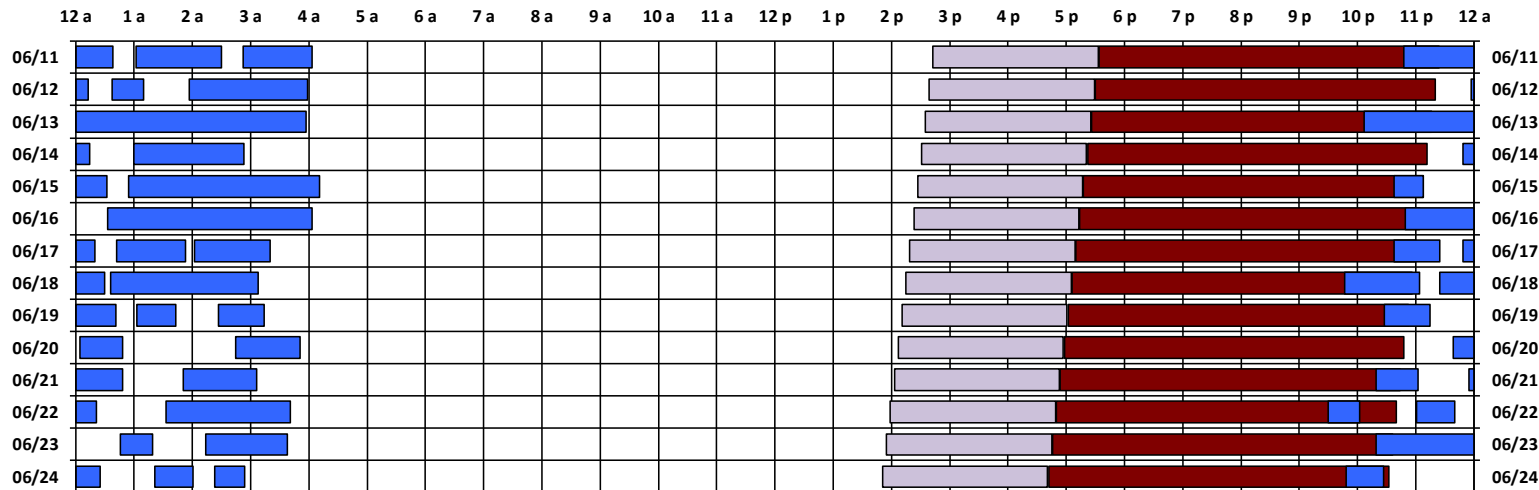

You are viewing the satellite schedule in Eastern Time. Daylight saving time, when applicable, is included.

SPTR
Skynet
DSCS

South Pole Satellite Schedule

Date	SPTR Pass 1			SPTR Pass 2			SPTR Pass 3			SPTR Pass 4			SPTR Pass 5			Total Dur	DSCS Pass		Skynet Pass	
	Start	End	Dur	Start	End	Dur	Start	End	Dur	Start	End	Dur	Start	End	Dur		Start	End	Start	End
06/11/17	12:00 A*	12:38 A	0:38	1:02 A	2:30 A	1:28	2:52 A	4:03 A	1:11	10:48 P	12:00 A*	1:12	No Pass	No Pass	No Pass	4:29	2:43 P	5:33 P	5:34 P	11:24 P
06/12/17	12:00 A*	12:13 A	0:13	12:37 A	1:10 A	0:33	1:57 A	3:59 A	2:02	11:57 P	12:00 A*	0:03	No Pass	No Pass	No Pass	2:51	2:39 P	5:29 P	5:30 P	11:20 P
06/13/17	12:00 A*	3:57 A	3:57	10:07 P	12:00 A*	1:53	No Pass	No Pass	No Pass	No Pass	No Pass	No Pass	No Pass	No Pass	No Pass	5:50	2:35 P	5:25 P	5:26 P	11:16 P
06/14/17	12:00 A*	12:14 A	0:14	1:00 A	2:53 A	1:53	11:49 P	12:00 A*	0:11	No Pass	No Pass	No Pass	No Pass	No Pass	No Pass	2:18	2:31 P	5:21 P	5:22 P	11:12 P
06/15/17	12:00 A*	12:32 A	0:32	12:54 A	4:11 A	3:17	10:38 P	11:08 P	0:30	No Pass	No Pass	No Pass	No Pass	No Pass	No Pass	4:19	2:27 P	5:17 P	5:18 P	11:08 P
06/16/17	12:33 A	4:03 A	3:30	10:49 P	12:00 A*	1:11	No Pass	No Pass	No Pass	No Pass	No Pass	No Pass	No Pass	No Pass	No Pass	4:41	2:23 P	5:13 P	5:14 P	11:04 P
06/17/17	12:00 A*	12:20 A	0:20	12:42 A	1:53 A	1:11	2:02 A	3:20 A	1:18	10:38 P	11:25 P	0:47	11:49 P	12:00 A*	0:11	3:47	2:19 P	5:09 P	5:10 P	11:00 P
06/18/17	12:00 A*	12:30 A	0:30	12:36 A	3:08 A	2:32	9:47 P	11:04 P	1:17	11:25 P	12:00 A*	0:35	No Pass	No Pass	No Pass	4:54	2:15 P	5:05 P	5:06 P	10:56 P
06/19/17	12:00 A*	12:41 A	0:41	1:03 A	1:43 A	0:40	2:27 A	3:14 A	0:47	10:28 P	11:15 P	0:47	No Pass	No Pass	No Pass	2:55	2:11 P	5:01 P	5:02 P	10:52 P
06/20/17	12:04 A	12:48 A	0:44	2:45 A	3:51 A	1:06	11:39 P	12:00 A*	0:21	No Pass	No Pass	No Pass	No Pass	No Pass	No Pass	2:11	2:07 P	4:57 P	4:58 P	10:48 P
06/21/17	12:00 A*	12:48 A	0:48	1:51 A	3:06 A	1:15	10:19 P	11:02 P	0:43	11:55 P	12:00 A*	0:05	No Pass	No Pass	No Pass	2:51	2:03 P	4:53 P	4:54 P	10:44 P
06/22/17	12:00 A*	12:21 A	0:21	1:33 A	3:41 A	2:08	9:30 P	10:02 P	0:32	11:01 P	11:40 P	0:39	No Pass	No Pass	No Pass	3:40	1:59 P	4:49 P	4:50 P	10:40 P
06/23/17	12:46 A	1:19 A	0:33	2:14 A	3:38 A	1:24	10:19 P	12:00 A*	1:41	No Pass	No Pass	No Pass	No Pass	No Pass	No Pass	3:38	1:55 P	4:45 P	4:46 P	10:36 P
06/24/17	12:00 A*	12:25 A	0:25	1:21 A	2:01 A	0:40	2:23 A	2:54 A	0:31	9:48 P	10:27 P	0:39	No Pass	No Pass	No Pass	2:15	1:51 P	4:41 P	4:42 P	10:32 P

* Pass continues from previous or into next day.

† An additional pass occurs on this day, not shown on the schedule. Refer to CEL text file for details.

Schedule updated on 06/13/17