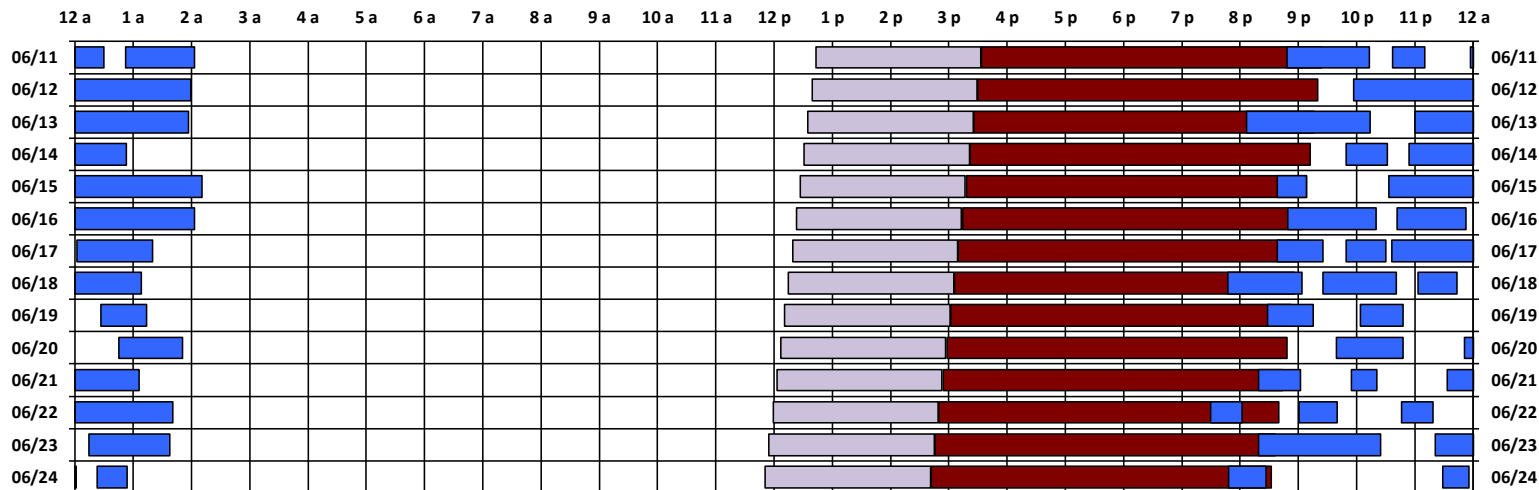

You are viewing the satellite schedule in Mountain Time. Daylight saving time, when applicable, is included.

SPTR
Skynet
DSCS

South Pole Satellite Schedule

Date	SPTR Pass 1			SPTR Pass 2			SPTR Pass 3			SPTR Pass 4			SPTR Pass 5			Total Dur	DSCS Pass		Skynet Pass	
	Start	End	Dur	Start	End	Dur	Start	End	Dur	Start	End	Dur	Start	End	Dur		Start	End	Start	End
06/11/17	12:00 A*	12:30 A	0:30	12:52 A	2:03 A	1:11	8:48 P	10:13 P	1:25	10:37 P	11:10 P	0:33	11:57 P	12:00 A*	0:03	3:42	12:43 P	3:33 P	3:34 P	9:24 P
06/12/17	12:00 A*	1:59 A	1:59	9:57 P	12:00 A*	2:03	No Pass	No Pass	No Pass	No Pass	No Pass	No Pass	No Pass	No Pass	No Pass	4:02	12:39 P	3:29 P	3:30 P	9:20 P
06/13/17	12:00 A*	1:57 A	1:57	8:07 P	10:14 P	2:07	11:00 P	12:00 A*	1:00	No Pass	No Pass	No Pass	No Pass	No Pass	No Pass	5:04	12:35 P	3:25 P	3:26 P	9:16 P
06/14/17	12:00 A*	12:53 A	0:53	9:49 P	10:32 P	0:43	10:54 P	12:00 A*	1:06	No Pass	No Pass	No Pass	No Pass	No Pass	No Pass	2:42	12:31 P	3:21 P	3:22 P	9:12 P
06/15/17	12:00 A*	2:11 A	2:11	8:38 P	9:08 P	0:30	10:33 P	12:00 A*	1:27	No Pass	No Pass	No Pass	No Pass	No Pass	No Pass	4:08	12:27 P	3:17 P	3:18 P	9:08 P
06/16/17	12:00 A*	2:03 A	2:03	8:49 P	10:20 P	1:31	10:42 P	11:53 P	1:11	No Pass	No Pass	No Pass	No Pass	No Pass	No Pass	4:45	12:23 P	3:13 P	3:14 P	9:04 P
06/17/17	12:02 A	1:20 A	1:18	8:38 P	9:25 P	0:47	9:49 P	10:30 P	0:41	10:36 P	12:00 A*	1:24	No Pass	No Pass	No Pass	4:10	12:19 P	3:09 P	3:10 P	9:00 P
06/18/17	12:00 A*	1:08 A	1:08	7:47 P	9:04 P	1:17	9:25 P	10:41 P	1:16	11:03 P	11:43 P	0:40	No Pass	No Pass	No Pass	4:21	12:15 P	3:05 P	3:06 P	8:56 P
06/19/17	12:27 A	1:14 A	0:47	8:28 P	9:15 P	0:47	10:04 P	10:48 P	0:44	No Pass	No Pass	No Pass	No Pass	No Pass	No Pass	2:18	12:11 P	3:01 P	3:02 P	8:52 P
06/20/17	12:45 A	1:51 A	1:06	9:39 P	10:48 P	1:09	11:51 P	12:00 A*	0:09	No Pass	No Pass	No Pass	No Pass	No Pass	No Pass	2:24	12:07 P	2:57 P	2:58 P	8:48 P
06/21/17	12:00 A*	1:06 A	1:06	8:19 P	9:02 P	0:43	9:55 P	10:21 P	0:26	11:33 P	12:00 A*	0:27	No Pass	No Pass	No Pass	2:42	12:03 P	2:53 P	2:54 P	8:44 P
06/22/17	12:00 A*	1:41 A	1:41	7:30 P	8:02 P	0:32	9:01 P	9:40 P	0:39	10:46 P	11:19 P	0:33	No Pass	No Pass	No Pass	3:25	11:59 A	2:49 P	2:50 P	8:40 P
06/23/17	12:14 A	1:38 A	1:24	8:19 P	10:25 P	2:06	11:21 P	12:00 A*	0:39	No Pass	No Pass	No Pass	No Pass	No Pass	No Pass	4:09	11:55 A	2:45 P	2:46 P	8:36 P
06/24/17	12:00 A*	12:01 A	0:01	12:23 A	12:54 A	0:31	7:48 P	8:27 P	0:39	11:29 P	11:56 P	0:27	No Pass	No Pass	No Pass	1:38	11:51 A	2:41 P	2:42 P	8:32 P

* Pass continues from previous or into next day.

† An additional pass occurs on this day, not shown on the schedule. Refer to CEL text file for details.

Schedule updated on 06/13/17