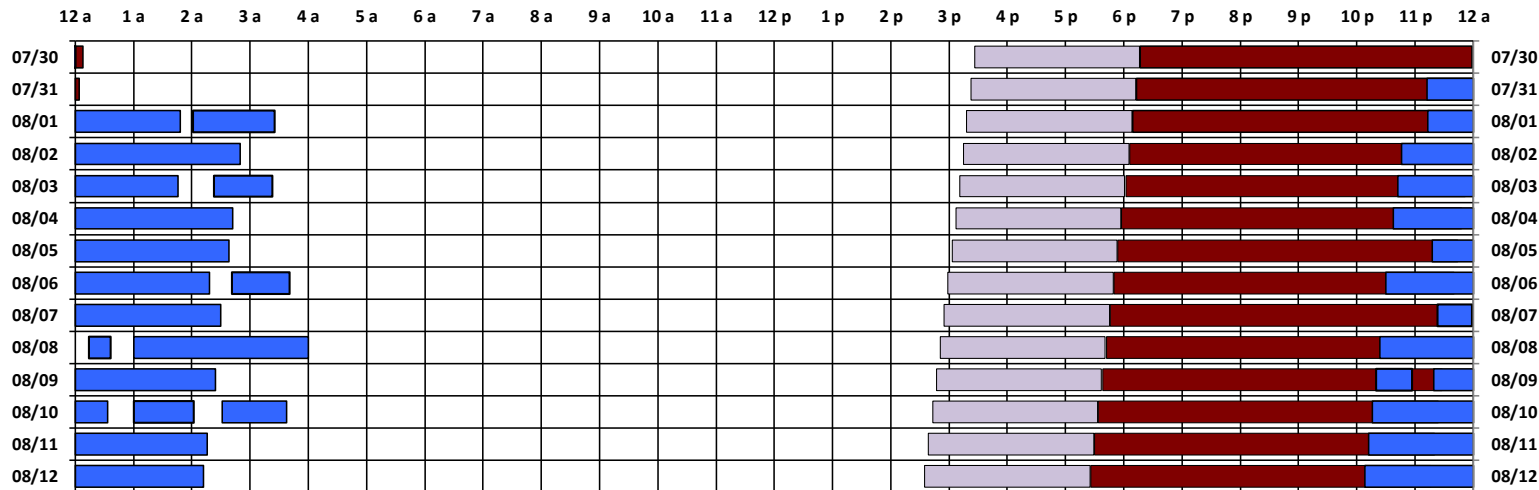

SPTR
Skynet
DSCS

South Pole Satellite Schedule

Date	SPTR Pass 1			SPTR Pass 2			SPTR Pass 3			SPTR Pass 4			SPTR Pass 5			Total Dur	DSCS Pass		Skynet Pass	
	Start	End	Dur	Start	End	Dur	Start	End	Dur	Start	End	Dur	Start	End	Dur		Start	End	Start	End
07/30/17	10:58 P	12:00 A*	1:02	No Pass	No Pass	No Pass	No Pass	No Pass	No Pass	No Pass	No Pass	No Pass	No Pass	No Pass	No Pass	1:02	3:27 P	6:17 P	6:18 P	12:08 A
07/31/17	12:00 A*	2:58 A	2:58	11:12 P	12:00 A*	0:48	No Pass	No Pass	No Pass	No Pass	No Pass	No Pass	No Pass	No Pass	No Pass	3:46	3:23 P	6:13 P	6:14 P	12:04 A
08/01/17	12:00 A*	1:48 A	1:48	2:01 A	3:25 A	1:24	11:13 P	12:00 A*	0:47	No Pass	No Pass	No Pass	No Pass	No Pass	No Pass	3:59	3:19 P	6:09 P	6:10 P	12:00 A
08/02/17	12:00 A*	2:50 A	2:50	10:46 P	12:00 A*	1:14	No Pass	No Pass	No Pass	No Pass	No Pass	No Pass	No Pass	No Pass	No Pass	4:04	3:15 P	6:05 P	6:06 P	11:56 P
08/03/17	12:00 A*	1:46 A	1:46	2:23 A	3:23 A	1:00	10:42 P	12:00 A*	1:18	No Pass	No Pass	No Pass	No Pass	No Pass	No Pass	4:04	3:11 P	6:01 P	6:02 P	11:52 P
08/04/17	12:00 A*	2:42 A	2:42	10:38 P	12:00 A*	1:22	No Pass	No Pass	No Pass	No Pass	No Pass	No Pass	No Pass	No Pass	No Pass	4:04	3:07 P	5:57 P	5:58 P	11:48 P
08/05/17	12:00 A*	2:38 A	2:38	11:18 P	12:00 A*	0:42	No Pass	No Pass	No Pass	No Pass	No Pass	No Pass	No Pass	No Pass	No Pass	3:20	3:03 P	5:53 P	5:54 P	11:44 P
08/06/17	12:00 A*	2:18 A	2:18	2:41 A	3:41 A	1:00	10:30 P	12:00 A*	1:30	No Pass	No Pass	No Pass	No Pass	No Pass	No Pass	4:48	2:59 P	5:49 P	5:50 P	11:40 P
08/07/17	12:00 A*	2:30 A	2:30	11:23 P	11:59 P	0:36	No Pass	No Pass	No Pass	No Pass	No Pass	No Pass	No Pass	No Pass	No Pass	3:06	2:55 P	5:45 P	5:46 P	11:36 P
08/08/17	12:14 A	12:36 A	0:22	1:00 A	4:00 A	3:00	10:24 P	12:00 A*	1:36	No Pass	No Pass	No Pass	No Pass	No Pass	No Pass	4:58	2:51 P	5:41 P	5:42 P	11:32 P
08/09/17	12:00 A*	2:24 A	2:24	10:20 P	10:57 P	0:37	11:19 P	12:00 A*	0:41	No Pass	No Pass	No Pass	No Pass	No Pass	No Pass	3:42	2:47 P	5:37 P	5:38 P	11:28 P
08/10/17	12:00 A*	12:33 A	0:33	1:00 A	2:02 A	1:02	2:31 A	3:38 A	1:07	10:16 P	12:00 A*	1:44	No Pass	No Pass	No Pass	4:26	2:43 P	5:33 P	5:34 P	11:24 P
08/11/17	12:00 A*	2:16 A	2:16	10:12 P	12:00 A*	1:48	No Pass	No Pass	No Pass	No Pass	No Pass	No Pass	No Pass	No Pass	No Pass	4:04	2:39 P	5:29 P	5:30 P	11:20 P
08/12/17	12:00 A*	2:12 A	2:12	10:08 P	12:00 A*	1:52	No Pass	No Pass	No Pass	No Pass	No Pass	No Pass	No Pass	No Pass	No Pass	4:04	2:35 P	5:25 P	5:26 P	11:16 P