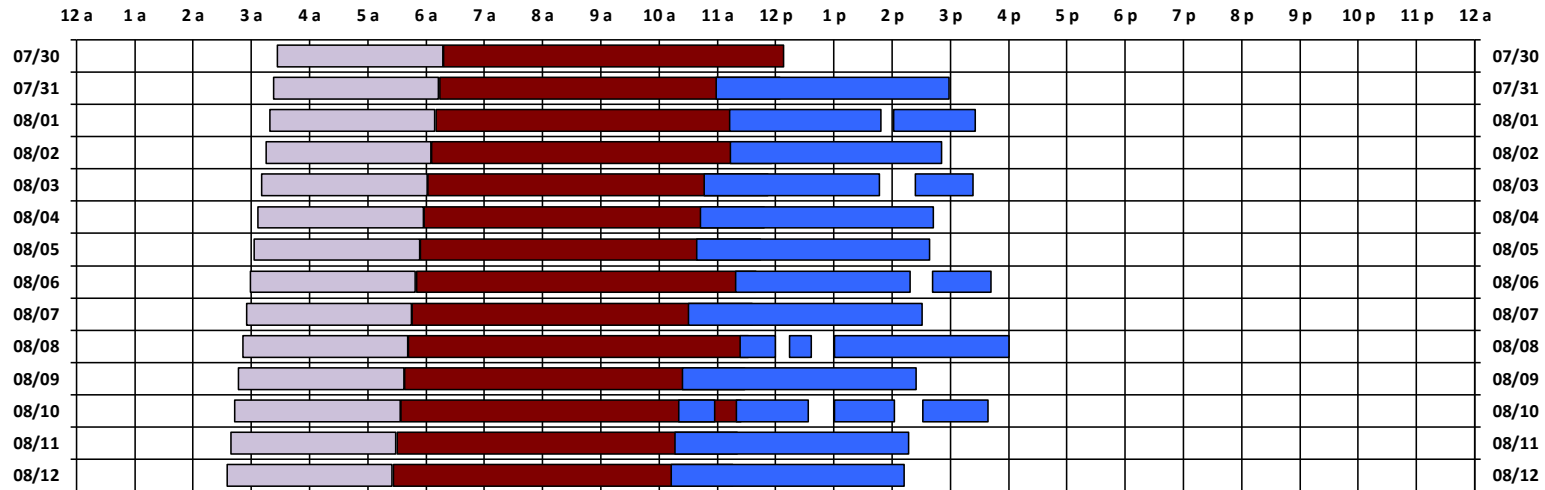

You are viewing the satellite schedule in New Zealand Time. Daylight saving time, when applicable, is included.

SPTR
Skynet
DSCS

South Pole Satellite Schedule

Date	SPTR Pass 1			SPTR Pass 2			SPTR Pass 3			SPTR Pass 4			SPTR Pass 5			Total Dur	DSCS Pass		Skynet Pass	
	Start	End	Dur	Start	End	Dur	Start	End	Dur	Start	End	Dur	Start	End	Dur		Start	End	Start	End
07/30/17	No Pass	No Pass	No Pass	No Pass	No Pass	No Pass	No Pass	No Pass	No Pass	No Pass	No Pass	No Pass	No Pass	No Pass	No Pass	0:00	3:27 A	6:17 A	6:18 A	12:08 P
07/31/17	10:58 A	2:58 P	4:00	No Pass	No Pass	No Pass	No Pass	No Pass	No Pass	No Pass	No Pass	No Pass	No Pass	No Pass	No Pass	4:00	3:23 A	6:13 A	6:14 A	12:04 P
08/01/17	11:12 A	1:48 P	2:36	2:01 P	3:25 P	1:24	No Pass	No Pass	No Pass	No Pass	No Pass	No Pass	No Pass	No Pass	No Pass	4:00	3:19 A	6:09 A	6:10 A	12:00 P
08/02/17	11:13 A	2:50 P	3:37	No Pass	No Pass	No Pass	No Pass	No Pass	No Pass	No Pass	No Pass	No Pass	No Pass	No Pass	No Pass	3:37	3:15 A	6:05 A	6:06 A	11:56 A
08/03/17	10:46 A	1:46 P	3:00	2:23 P	3:23 P	1:00	No Pass	No Pass	No Pass	No Pass	No Pass	No Pass	No Pass	No Pass	No Pass	4:00	3:11 A	6:01 A	6:02 A	11:52 A
08/04/17	10:42 A	2:42 P	4:00	No Pass	No Pass	No Pass	No Pass	No Pass	No Pass	No Pass	No Pass	No Pass	No Pass	No Pass	No Pass	4:00	3:07 A	5:57 A	5:58 A	11:48 A
08/05/17	10:38 A	2:38 P	4:00	No Pass	No Pass	No Pass	No Pass	No Pass	No Pass	No Pass	No Pass	No Pass	No Pass	No Pass	No Pass	4:00	3:03 A	5:53 A	5:54 A	11:44 A
08/06/17	11:18 A	2:18 P	3:00	2:41 P	3:41 P	1:00	No Pass	No Pass	No Pass	No Pass	No Pass	No Pass	No Pass	No Pass	No Pass	4:00	2:59 A	5:49 A	5:50 A	11:40 A
08/07/17	10:30 A	2:30 P	4:00	No Pass	No Pass	No Pass	No Pass	No Pass	No Pass	No Pass	No Pass	No Pass	No Pass	No Pass	No Pass	4:00	2:55 A	5:45 A	5:46 A	11:36 A
08/08/17	11:23 A	11:59 A	0:36	12:14 P	12:36 P	0:22	1:00 P	4:00 P	3:00	No Pass	No Pass	No Pass	No Pass	No Pass	No Pass	3:58	2:51 A	5:41 A	5:42 A	11:32 A
08/09/17	10:24 A	2:24 P	4:00	No Pass	No Pass	No Pass	No Pass	No Pass	No Pass	No Pass	No Pass	No Pass	No Pass	No Pass	No Pass	4:00	2:47 A	5:37 A	5:38 A	11:28 A
08/10/17	10:20 A	10:57 A	0:37	11:19 A	12:33 P	1:14	1:00 P	2:02 P	1:02	2:31 P	3:38 P	1:07	No Pass	No Pass	No Pass	4:00	2:43 A	5:33 A	5:34 A	11:24 A
08/11/17	10:16 A	2:16 P	4:00	No Pass	No Pass	No Pass	No Pass	No Pass	No Pass	No Pass	No Pass	No Pass	No Pass	No Pass	No Pass	4:00	2:39 A	5:29 A	5:30 A	11:20 A
08/12/17	10:12 A	2:12 P	4:00	No Pass	No Pass	No Pass	No Pass	No Pass	No Pass	No Pass	No Pass	No Pass	No Pass	No Pass	No Pass	4:00	2:35 A	5:25 A	5:26 A	11:16 A

* Pass continues from previous or into next day.

† An additional pass occurs on this day, not shown on the schedule. Refer to CEL text file for details.

Schedule updated on 08/02/17