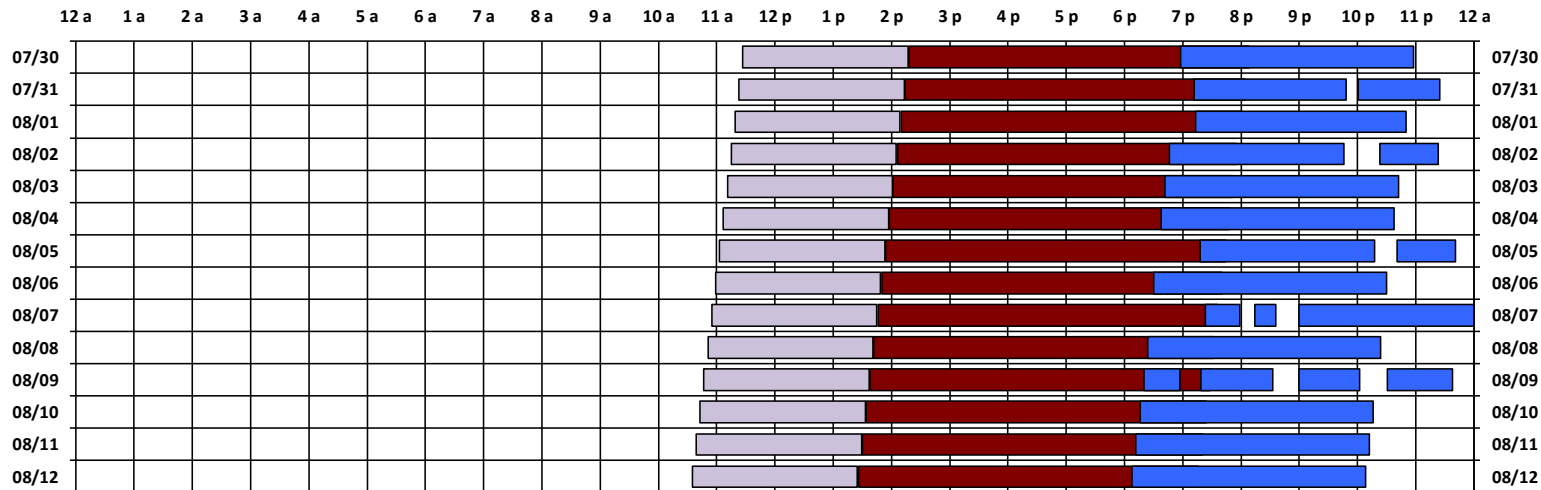

You are viewing the satellite schedule in Eastern Time. Daylight saving time, when applicable, is included.

SPTR
Skynet
DSCS

South Pole Satellite Schedule

Date	SPTR Pass 1			SPTR Pass 2			SPTR Pass 3			SPTR Pass 4			SPTR Pass 5			Total Dur	DSCS Pass		Skynet Pass	
	Start	End	Dur	Start	End	Dur	Start	End	Dur	Start	End	Dur	Start	End	Dur		Start	End	Start	End
07/30/17	6:58 P	10:58 P	4:00	No Pass	No Pass	No Pass	No Pass	No Pass	No Pass	No Pass	No Pass	No Pass	No Pass	No Pass	No Pass	4:00	11:27 A	2:17 P	2:18 P	8:08 P
07/31/17	7:12 P	9:48 P	2:36	10:01 P	11:25 P	1:24	No Pass	No Pass	No Pass	No Pass	No Pass	No Pass	No Pass	No Pass	No Pass	4:00	11:23 A	2:13 P	2:14 P	8:04 P
08/01/17	7:13 P	10:50 P	3:37	No Pass	No Pass	No Pass	No Pass	No Pass	No Pass	No Pass	No Pass	No Pass	No Pass	No Pass	No Pass	3:37	11:19 A	2:09 P	2:10 P	8:00 P
08/02/17	6:46 P	9:46 P	3:00	10:23 P	11:23 P	1:00	No Pass	No Pass	No Pass	No Pass	No Pass	No Pass	No Pass	No Pass	No Pass	4:00	11:15 A	2:05 P	2:06 P	7:56 P
08/03/17	6:42 P	10:42 P	4:00	No Pass	No Pass	No Pass	No Pass	No Pass	No Pass	No Pass	No Pass	No Pass	No Pass	No Pass	No Pass	4:00	11:11 A	2:01 P	2:02 P	7:52 P
08/04/17	6:38 P	10:38 P	4:00	No Pass	No Pass	No Pass	No Pass	No Pass	No Pass	No Pass	No Pass	No Pass	No Pass	No Pass	No Pass	4:00	11:07 A	1:57 P	1:58 P	7:48 P
08/05/17	7:18 P	10:18 P	3:00	10:41 P	11:41 P	1:00	No Pass	No Pass	No Pass	No Pass	No Pass	No Pass	No Pass	No Pass	No Pass	4:00	11:03 A	1:53 P	1:54 P	7:44 P
08/06/17	6:30 P	10:30 P	4:00	No Pass	No Pass	No Pass	No Pass	No Pass	No Pass	No Pass	No Pass	No Pass	No Pass	No Pass	No Pass	4:00	10:59 A	1:49 P	1:50 P	7:40 P
08/07/17	7:23 P	7:59 P	0:36	8:14 P	8:36 P	0:22	9:00 P	12:00 A*	3:00	No Pass	No Pass	No Pass	No Pass	No Pass	No Pass	3:58	10:55 A	1:45 P	1:46 P	7:36 P
08/08/17	12:00 A*	12:00 A	0:00	6:24 P	10:24 P	4:00	No Pass	No Pass	No Pass	No Pass	No Pass	No Pass	No Pass	No Pass	No Pass	4:00	10:51 A	1:41 P	1:42 P	7:32 P
08/09/17	6:20 P	6:57 P	0:37	7:19 P	8:33 P	1:14	9:00 P	10:02 P	1:02	10:31 P	11:38 P	1:07	No Pass	No Pass	No Pass	4:00	10:47 A	1:37 P	1:38 P	7:28 P
08/10/17	6:16 P	10:16 P	4:00	No Pass	No Pass	No Pass	No Pass	No Pass	No Pass	No Pass	No Pass	No Pass	No Pass	No Pass	No Pass	4:00	10:43 A	1:33 P	1:34 P	7:24 P
08/11/17	6:12 P	10:12 P	4:00	No Pass	No Pass	No Pass	No Pass	No Pass	No Pass	No Pass	No Pass	No Pass	No Pass	No Pass	No Pass	4:00	10:39 A	1:29 P	1:30 P	7:20 P
08/12/17	6:08 P	10:08 P	4:00	No Pass	No Pass	No Pass	No Pass	No Pass	No Pass	No Pass	No Pass	No Pass	No Pass	No Pass	No Pass	4:00	10:35 A	1:25 P	1:26 P	7:16 P

* Pass continues from previous or into next day.

† An additional pass occurs on this day, not shown on the schedule. Refer to CEL text file for details.