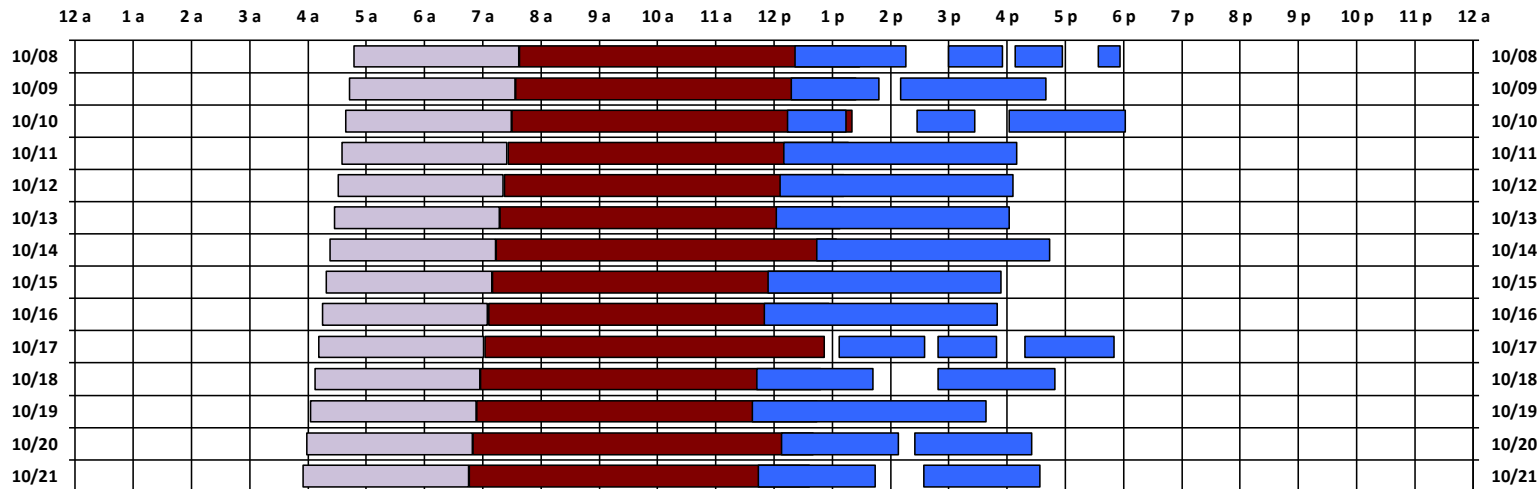

You are viewing the satellite schedule in Mountain Time. Daylight saving time, when applicable, is included.

SPTR
Skynet
DSCS

South Pole Satellite Schedule

Date	SPTR Pass 1			SPTR Pass 2			SPTR Pass 3			SPTR Pass 4			SPTR Pass 5			Total Dur	DSCS Pass		Skynet Pass	
	Start	End	Dur	Start	End	Dur	Start	End	Dur	Start	End	Dur	Start	End	Dur		Start	End	Start	End
10/08/17	12:22 P	2:16 P	1:54	3:00 P	3:55 P	0:55	4:08 P	4:57 P	0:49	5:34 P	5:56 P	0:22	No Pass	No Pass	No Pass	4:00	4:47 A	7:37 A	7:38 A	1:28 P
10/09/17	12:18 P	1:48 P	1:30	2:10 P	4:40 P	2:30	No Pass	No Pass	No Pass	No Pass	No Pass	No Pass	No Pass	No Pass	No Pass	4:00	4:43 A	7:33 A	7:34 A	1:24 P
10/10/17	12:14 P	1:14 P	1:00	2:27 P	3:27 P	1:00	4:02 P	6:02 P	2:00	No Pass	No Pass	No Pass	No Pass	No Pass	No Pass	4:00	4:39 A	7:29 A	7:30 A	1:20 P
10/11/17	12:10 P	4:10 P	4:00	No Pass	No Pass	No Pass	No Pass	No Pass	No Pass	No Pass	No Pass	No Pass	No Pass	No Pass	No Pass	4:00	4:35 A	7:25 A	7:26 A	1:16 P
10/12/17	12:06 P	4:06 P	4:00	No Pass	No Pass	No Pass	No Pass	No Pass	No Pass	No Pass	No Pass	No Pass	No Pass	No Pass	No Pass	4:00	4:31 A	7:21 A	7:22 A	1:12 P
10/13/17	12:02 P	4:02 P	4:00	No Pass	No Pass	No Pass	No Pass	No Pass	No Pass	No Pass	No Pass	No Pass	No Pass	No Pass	No Pass	4:00	4:27 A	7:17 A	7:18 A	1:08 P
10/14/17	12:44 P	4:44 P	4:00	No Pass	No Pass	No Pass	No Pass	No Pass	No Pass	No Pass	No Pass	No Pass	No Pass	No Pass	No Pass	4:00	4:23 A	7:13 A	7:14 A	1:04 P
10/15/17	11:54 A	3:54 P	4:00	No Pass	No Pass	No Pass	No Pass	No Pass	No Pass	No Pass	No Pass	No Pass	No Pass	No Pass	No Pass	4:00	4:19 A	7:09 A	7:10 A	1:00 P
10/16/17	11:50 A	3:50 P	4:00	No Pass	No Pass	No Pass	No Pass	No Pass	No Pass	No Pass	No Pass	No Pass	No Pass	No Pass	No Pass	4:00	4:15 A	7:05 A	7:06 A	12:56 P
10/17/17	1:07 P	2:35 P	1:28	2:49 P	3:49 P	1:00	4:18 P	5:50 P	1:32	No Pass	No Pass	No Pass	No Pass	No Pass	No Pass	4:00	4:11 A	7:01 A	7:02 A	12:52 P
10/18/17	11:42 A	1:42 P	2:00	2:49 P	4:49 P	2:00	No Pass	No Pass	No Pass	No Pass	No Pass	No Pass	No Pass	No Pass	No Pass	4:00	4:07 A	6:57 A	6:58 A	12:48 P
10/19/17	11:38 A	3:38 P	4:00	No Pass	No Pass	No Pass	No Pass	No Pass	No Pass	No Pass	No Pass	No Pass	No Pass	No Pass	No Pass	4:00	4:03 A	6:53 A	6:54 A	12:44 P
10/20/17	12:08 P	2:08 P	2:00	2:25 P	4:25 P	2:00	No Pass	No Pass	No Pass	No Pass	No Pass	No Pass	No Pass	No Pass	No Pass	4:00	3:59 A	6:49 A	6:50 A	12:40 P
10/21/17	11:44 A	1:44 P	2:00	2:34 P	4:34 P	2:00	No Pass	No Pass	No Pass	No Pass	No Pass	No Pass	No Pass	No Pass	No Pass	4:00	3:55 A	6:45 A	6:46 A	12:36 P

* Pass continues from previous or into next day.

† An additional pass occurs on this day, not shown on the schedule. Refer to CEL text file for details.

Schedule updated on 10/11/17