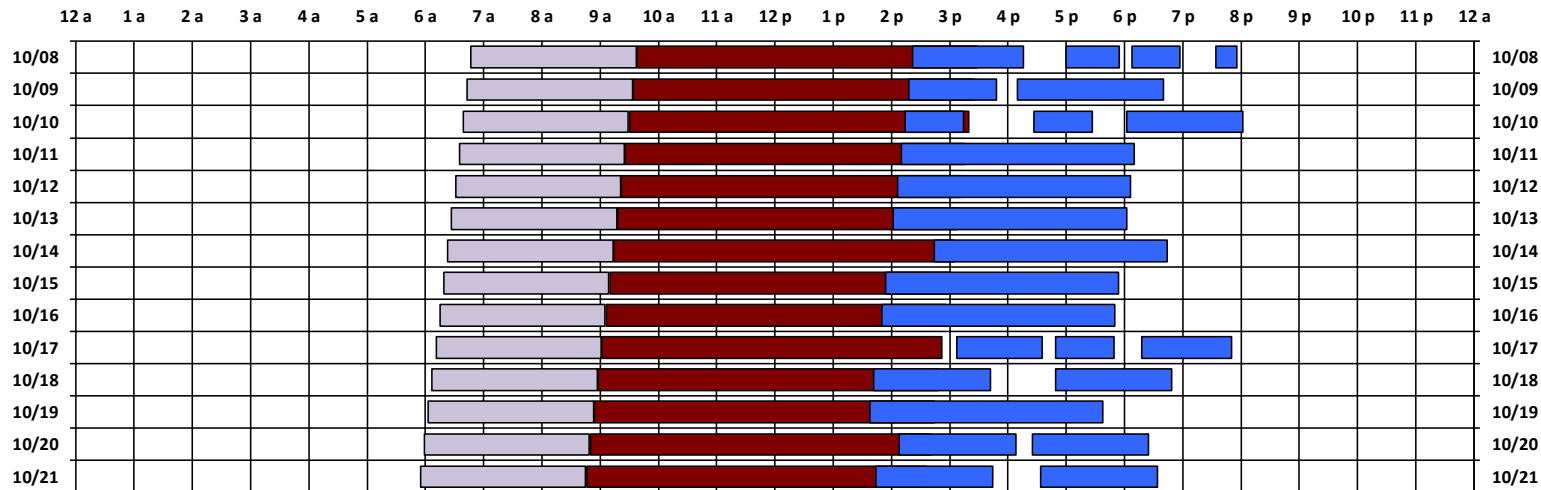

You are viewing the satellite schedule in Eastern Time. Daylight saving time, when applicable, is included.

SPTR
Skynet
DSCS

South Pole Satellite Schedule

Date	SPTR Pass 1			SPTR Pass 2			SPTR Pass 3			SPTR Pass 4			SPTR Pass 5			Total Dur	DSCS Pass		Skynet Pass	
	Start	End	Dur	Start	End	Dur	Start	End	Dur	Start	End	Dur	Start	End	Dur		Start	End	Start	End
10/08/17	2:22 P	4:16 P	1:54	5:00 P	5:55 P	0:55	6:08 P	6:57 P	0:49	7:34 P	7:56 P	0:22	No Pass	No Pass	No Pass	4:00	6:47 A	9:37 A	9:38 A	3:28 P
10/09/17	2:18 P	3:48 P	1:30	4:10 P	6:40 P	2:30	No Pass	No Pass	No Pass	No Pass	No Pass	No Pass	No Pass	No Pass	No Pass	4:00	6:43 A	9:33 A	9:34 A	3:24 P
10/10/17	2:14 P	3:14 P	1:00	4:27 P	5:27 P	1:00	6:02 P	8:02 P	2:00	No Pass	No Pass	No Pass	No Pass	No Pass	No Pass	4:00	6:39 A	9:29 A	9:30 A	3:20 P
10/11/17	2:10 P	6:10 P	4:00	No Pass	No Pass	No Pass	No Pass	No Pass	No Pass	No Pass	No Pass	No Pass	No Pass	No Pass	No Pass	4:00	6:35 A	9:25 A	9:26 A	3:16 P
10/12/17	2:06 P	6:06 P	4:00	No Pass	No Pass	No Pass	No Pass	No Pass	No Pass	No Pass	No Pass	No Pass	No Pass	No Pass	No Pass	4:00	6:31 A	9:21 A	9:22 A	3:12 P
10/13/17	2:02 P	6:02 P	4:00	No Pass	No Pass	No Pass	No Pass	No Pass	No Pass	No Pass	No Pass	No Pass	No Pass	No Pass	No Pass	4:00	6:27 A	9:17 A	9:18 A	3:08 P
10/14/17	2:44 P	6:44 P	4:00	No Pass	No Pass	No Pass	No Pass	No Pass	No Pass	No Pass	No Pass	No Pass	No Pass	No Pass	No Pass	4:00	6:23 A	9:13 A	9:14 A	3:04 P
10/15/17	1:54 P	5:54 P	4:00	No Pass	No Pass	No Pass	No Pass	No Pass	No Pass	No Pass	No Pass	No Pass	No Pass	No Pass	No Pass	4:00	6:19 A	9:09 A	9:10 A	3:00 P
10/16/17	1:50 P	5:50 P	4:00	No Pass	No Pass	No Pass	No Pass	No Pass	No Pass	No Pass	No Pass	No Pass	No Pass	No Pass	No Pass	4:00	6:15 A	9:05 A	9:06 A	2:56 P
10/17/17	3:07 P	4:35 P	1:28	4:49 P	5:49 P	1:00	6:18 P	7:50 P	1:32	No Pass	No Pass	No Pass	No Pass	No Pass	No Pass	4:00	6:11 A	9:01 A	9:02 A	2:52 P
10/18/17	1:42 P	3:42 P	2:00	4:49 P	6:49 P	2:00	No Pass	No Pass	No Pass	No Pass	No Pass	No Pass	No Pass	No Pass	No Pass	4:00	6:07 A	8:57 A	8:58 A	2:48 P
10/19/17	1:38 P	5:38 P	4:00	No Pass	No Pass	No Pass	No Pass	No Pass	No Pass	No Pass	No Pass	No Pass	No Pass	No Pass	No Pass	4:00	6:03 A	8:53 A	8:54 A	2:44 P
10/20/17	2:08 P	4:08 P	2:00	4:25 P	6:25 P	2:00	No Pass	No Pass	No Pass	No Pass	No Pass	No Pass	No Pass	No Pass	No Pass	4:00	5:59 A	8:49 A	8:50 A	2:40 P
10/21/17	1:44 P	3:44 P	2:00	4:34 P	6:34 P	2:00	No Pass	No Pass	No Pass	No Pass	No Pass	No Pass	No Pass	No Pass	No Pass	4:00	5:55 A	8:45 A	8:46 A	2:36 P

* Pass continues from previous or into next day.

† An additional pass occurs on this day, not shown on the schedule. Refer to CEL text file for details.

Schedule updated on 10/11/17