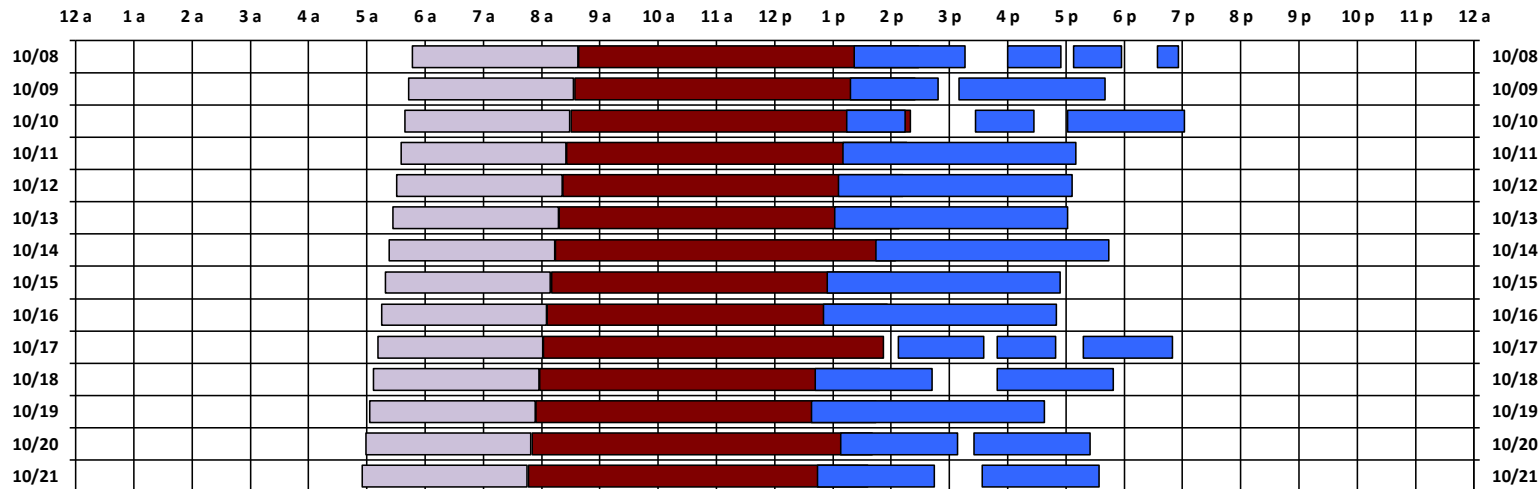

You are viewing the satellite schedule in Central Time. Daylight saving time, when applicable, is included.

SPTR
Skynet
DSCS

South Pole Satellite Schedule

Date	SPTR Pass 1			SPTR Pass 2			SPTR Pass 3			SPTR Pass 4			SPTR Pass 5			Total Dur	DSCS Pass		Skynet Pass	
	Start	End	Dur	Start	End	Dur	Start	End	Dur	Start	End	Dur	Start	End	Dur		Start	End	Start	End
10/08/17	1:22 P	3:16 P	1:54	4:00 P	4:55 P	0:55	5:08 P	5:57 P	0:49	6:34 P	6:56 P	0:22	No Pass	No Pass	No Pass	4:00	5:47 A	8:37 A	8:38 A	2:28 P
10/09/17	1:18 P	2:48 P	1:30	3:10 P	5:40 P	2:30	No Pass	No Pass	No Pass	No Pass	No Pass	No Pass	No Pass	No Pass	No Pass	4:00	5:43 A	8:33 A	8:34 A	2:24 P
10/10/17	1:14 P	2:14 P	1:00	3:27 P	4:27 P	1:00	5:02 P	7:02 P	2:00	No Pass	No Pass	No Pass	No Pass	No Pass	No Pass	4:00	5:39 A	8:29 A	8:30 A	2:20 P
10/11/17	1:10 P	5:10 P	4:00	No Pass	No Pass	No Pass	No Pass	No Pass	No Pass	No Pass	No Pass	No Pass	No Pass	No Pass	No Pass	4:00	5:35 A	8:25 A	8:26 A	2:16 P
10/12/17	1:06 P	5:06 P	4:00	No Pass	No Pass	No Pass	No Pass	No Pass	No Pass	No Pass	No Pass	No Pass	No Pass	No Pass	No Pass	4:00	5:31 A	8:21 A	8:22 A	2:12 P
10/13/17	1:02 P	5:02 P	4:00	No Pass	No Pass	No Pass	No Pass	No Pass	No Pass	No Pass	No Pass	No Pass	No Pass	No Pass	No Pass	4:00	5:27 A	8:17 A	8:18 A	2:08 P
10/14/17	1:44 P	5:44 P	4:00	No Pass	No Pass	No Pass	No Pass	No Pass	No Pass	No Pass	No Pass	No Pass	No Pass	No Pass	No Pass	4:00	5:23 A	8:13 A	8:14 A	2:04 P
10/15/17	12:54 P	4:54 P	4:00	No Pass	No Pass	No Pass	No Pass	No Pass	No Pass	No Pass	No Pass	No Pass	No Pass	No Pass	No Pass	4:00	5:19 A	8:09 A	8:10 A	2:00 P
10/16/17	12:50 P	4:50 P	4:00	No Pass	No Pass	No Pass	No Pass	No Pass	No Pass	No Pass	No Pass	No Pass	No Pass	No Pass	No Pass	4:00	5:15 A	8:05 A	8:06 A	1:56 P
10/17/17	2:07 P	3:35 P	1:28	3:49 P	4:49 P	1:00	5:18 P	6:50 P	1:32	No Pass	No Pass	No Pass	No Pass	No Pass	No Pass	4:00	5:11 A	8:01 A	8:02 A	1:52 P
10/18/17	12:42 P	2:42 P	2:00	3:49 P	5:49 P	2:00	No Pass	No Pass	No Pass	No Pass	No Pass	No Pass	No Pass	No Pass	No Pass	4:00	5:07 A	7:57 A	7:58 A	1:48 P
10/19/17	12:38 P	4:38 P	4:00	No Pass	No Pass	No Pass	No Pass	No Pass	No Pass	No Pass	No Pass	No Pass	No Pass	No Pass	No Pass	4:00	5:03 A	7:53 A	7:54 A	1:44 P
10/20/17	1:08 P	3:08 P	2:00	3:25 P	5:25 P	2:00	No Pass	No Pass	No Pass	No Pass	No Pass	No Pass	No Pass	No Pass	No Pass	4:00	4:59 A	7:49 A	7:50 A	1:40 P
10/21/17	12:44 P	2:44 P	2:00	3:34 P	5:34 P	2:00	No Pass	No Pass	No Pass	No Pass	No Pass	No Pass	No Pass	No Pass	No Pass	4:00	4:55 A	7:45 A	7:46 A	1:36 P

* Pass continues from previous or into next day.

† An additional pass occurs on this day, not shown on the schedule. Refer to CEL text file for details.

Schedule updated on 10/11/17