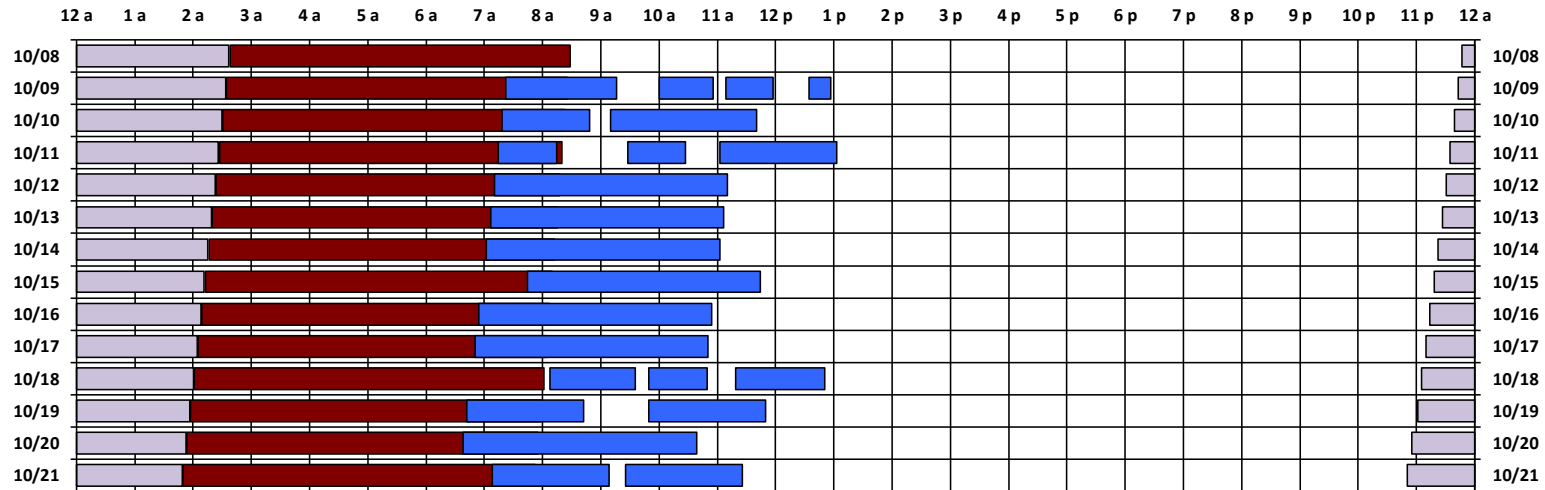

You are viewing the satellite schedule in New Zealand Time. Daylight saving time, when applicable, is included.

SPTR
Skynet
DSCS

South Pole Satellite Schedule

Date	SPTR Pass 1			SPTR Pass 2			SPTR Pass 3			SPTR Pass 4			SPTR Pass 5			Total Dur	DSCS Pass		Skynet Pass	
	Start	End	Dur	Start	End	Dur	Start	End	Dur	Start	End	Dur	Start	End	Dur		Start	End	Start	End
10/08/17	No Pass	No Pass	No Pass	No Pass	No Pass	No Pass	No Pass	No Pass	No Pass	No Pass	No Pass	No Pass	No Pass	No Pass	No Pass	0:00	11:47 P	2:37 A	2:38 A	8:28 A
10/09/17	7:22 A	9:16 A	1:54	10:00 A	10:55 A	0:55	11:08 A	11:57 A	0:49	12:34 P	12:56 P	0:22	No Pass	No Pass	No Pass	4:00	11:43 P	2:33 A	2:34 A	8:24 A
10/10/17	7:18 A	8:48 A	1:30	9:10 A	11:40 A	2:30	No Pass	No Pass	No Pass	No Pass	No Pass	No Pass	No Pass	No Pass	No Pass	4:00	11:39 P	2:29 A	2:30 A	8:20 A
10/11/17	7:14 A	8:14 A	1:00	9:27 A	10:27 A	1:00	11:02 A	1:02 P	2:00	No Pass	No Pass	No Pass	No Pass	No Pass	No Pass	4:00	11:35 P	2:25 A	2:26 A	8:16 A
10/12/17	7:10 A	11:10 A	4:00	No Pass	No Pass	No Pass	No Pass	No Pass	No Pass	No Pass	No Pass	No Pass	No Pass	No Pass	No Pass	4:00	11:31 P	2:21 A	2:22 A	8:12 A
10/13/17	7:06 A	11:06 A	4:00	No Pass	No Pass	No Pass	No Pass	No Pass	No Pass	No Pass	No Pass	No Pass	No Pass	No Pass	No Pass	4:00	11:27 P	2:17 A	2:18 A	8:08 A
10/14/17	7:02 A	11:02 A	4:00	No Pass	No Pass	No Pass	No Pass	No Pass	No Pass	No Pass	No Pass	No Pass	No Pass	No Pass	No Pass	4:00	11:23 P	2:13 A	2:14 A	8:04 A
10/15/17	7:44 A	11:44 A	4:00	No Pass	No Pass	No Pass	No Pass	No Pass	No Pass	No Pass	No Pass	No Pass	No Pass	No Pass	No Pass	4:00	11:19 P	2:09 A	2:10 A	8:00 A
10/16/17	6:54 A	10:54 A	4:00	No Pass	No Pass	No Pass	No Pass	No Pass	No Pass	No Pass	No Pass	No Pass	No Pass	No Pass	No Pass	4:00	11:15 P	2:05 A	2:06 A	7:56 A
10/17/17	6:50 A	10:50 A	4:00	No Pass	No Pass	No Pass	No Pass	No Pass	No Pass	No Pass	No Pass	No Pass	No Pass	No Pass	No Pass	4:00	11:11 P	2:01 A	2:02 A	7:52 A
10/18/17	8:07 A	9:35 A	1:28	9:49 A	10:49 A	1:00	11:18 A	12:50 P	1:32	No Pass	No Pass	No Pass	No Pass	No Pass	No Pass	4:00	11:07 P	1:57 A	1:58 A	7:48 A
10/19/17	6:42 A	8:42 A	2:00	9:49 A	11:49 A	2:00	No Pass	No Pass	No Pass	No Pass	No Pass	No Pass	No Pass	No Pass	No Pass	4:00	11:03 P	1:53 A	1:54 A	7:44 A
10/20/17	6:38 A	10:38 A	4:00	No Pass	No Pass	No Pass	No Pass	No Pass	No Pass	No Pass	No Pass	No Pass	No Pass	No Pass	No Pass	4:00	10:59 P	1:49 A	1:50 A	7:40 A
10/21/17	7:08 A	9:08 A	2:00	9:25 A	11:25 A	2:00	No Pass	No Pass	No Pass	No Pass	No Pass	No Pass	No Pass	No Pass	No Pass	4:00	10:55 P	1:45 A	1:46 A	7:36 A

* Pass continues from previous or into next day.

† An additional pass occurs on this day, not shown on the schedule. Refer to CEL text file for details.

Schedule updated on 10/11/17