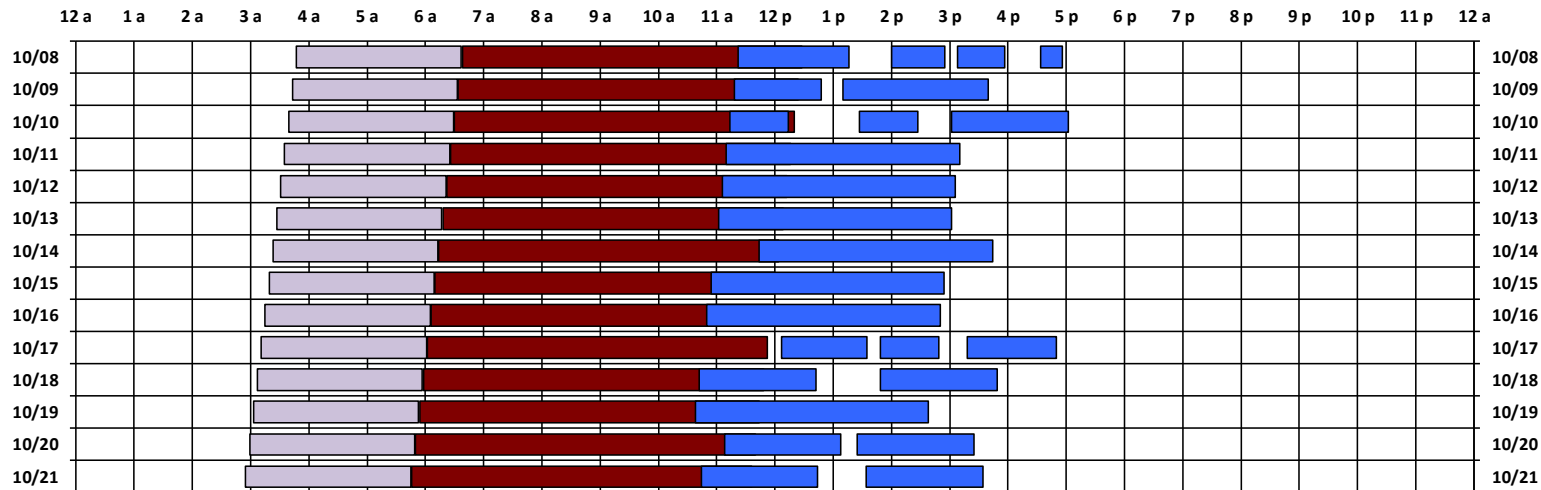

You are viewing the satellite schedule in Pacific Time. Daylight saving time, when applicable, is included.

SPTR
Skynet
DSCS

South Pole Satellite Schedule

Date	SPTR Pass 1			SPTR Pass 2			SPTR Pass 3			SPTR Pass 4			SPTR Pass 5			Total Dur	DSCS Pass		Skynet Pass	
	Start	End	Dur	Start	End	Dur	Start	End	Dur	Start	End	Dur	Start	End	Dur		Start	End	Start	End
10/08/17	11:22 A	1:16 P	1:54	2:00 P	2:55 P	0:55	3:08 P	3:57 P	0:49	4:34 P	4:56 P	0:22	No Pass	No Pass	No Pass	4:00	3:47 A	6:37 A	6:38 A	12:28 P
10/09/17	11:18 A	12:48 P	1:30	1:10 P	3:40 P	2:30	No Pass	No Pass	No Pass	No Pass	No Pass	No Pass	No Pass	No Pass	No Pass	4:00	3:43 A	6:33 A	6:34 A	12:24 P
10/10/17	11:14 A	12:14 P	1:00	1:27 P	2:27 P	1:00	3:02 P	5:02 P	2:00	No Pass	No Pass	No Pass	No Pass	No Pass	No Pass	4:00	3:39 A	6:29 A	6:30 A	12:20 P
10/11/17	11:10 A	3:10 P	4:00	No Pass	No Pass	No Pass	No Pass	No Pass	No Pass	No Pass	No Pass	No Pass	No Pass	No Pass	No Pass	4:00	3:35 A	6:25 A	6:26 A	12:16 P
10/12/17	11:06 A	3:06 P	4:00	No Pass	No Pass	No Pass	No Pass	No Pass	No Pass	No Pass	No Pass	No Pass	No Pass	No Pass	No Pass	4:00	3:31 A	6:21 A	6:22 A	12:12 P
10/13/17	11:02 A	3:02 P	4:00	No Pass	No Pass	No Pass	No Pass	No Pass	No Pass	No Pass	No Pass	No Pass	No Pass	No Pass	No Pass	4:00	3:27 A	6:17 A	6:18 A	12:08 P
10/14/17	11:44 A	3:44 P	4:00	No Pass	No Pass	No Pass	No Pass	No Pass	No Pass	No Pass	No Pass	No Pass	No Pass	No Pass	No Pass	4:00	3:23 A	6:13 A	6:14 A	12:04 P
10/15/17	10:54 A	2:54 P	4:00	No Pass	No Pass	No Pass	No Pass	No Pass	No Pass	No Pass	No Pass	No Pass	No Pass	No Pass	No Pass	4:00	3:19 A	6:09 A	6:10 A	12:00 P
10/16/17	10:50 A	2:50 P	4:00	No Pass	No Pass	No Pass	No Pass	No Pass	No Pass	No Pass	No Pass	No Pass	No Pass	No Pass	No Pass	4:00	3:15 A	6:05 A	6:06 A	11:56 A
10/17/17	12:07 P	1:35 P	1:28	1:49 P	2:49 P	1:00	3:18 P	4:50 P	1:32	No Pass	No Pass	No Pass	No Pass	No Pass	No Pass	4:00	3:11 A	6:01 A	6:02 A	11:52 A
10/18/17	10:42 A	12:42 P	2:00	1:49 P	3:49 P	2:00	No Pass	No Pass	No Pass	No Pass	No Pass	No Pass	No Pass	No Pass	No Pass	4:00	3:07 A	5:57 A	5:58 A	11:48 A
10/19/17	10:38 A	2:38 P	4:00	No Pass	No Pass	No Pass	No Pass	No Pass	No Pass	No Pass	No Pass	No Pass	No Pass	No Pass	No Pass	4:00	3:03 A	5:53 A	5:54 A	11:44 A
10/20/17	11:08 A	1:08 P	2:00	1:25 P	3:25 P	2:00	No Pass	No Pass	No Pass	No Pass	No Pass	No Pass	No Pass	No Pass	No Pass	4:00	2:59 A	5:49 A	5:50 A	11:40 A
10/21/17	10:44 A	12:44 P	2:00	1:34 P	3:34 P	2:00	No Pass	No Pass	No Pass	No Pass	No Pass	No Pass	No Pass	No Pass	No Pass	4:00	2:55 A	5:45 A	5:46 A	11:36 A

* Pass continues from previous or into next day.

† An additional pass occurs on this day, not shown on the schedule. Refer to CEL text file for details.

Schedule updated on 10/11/17