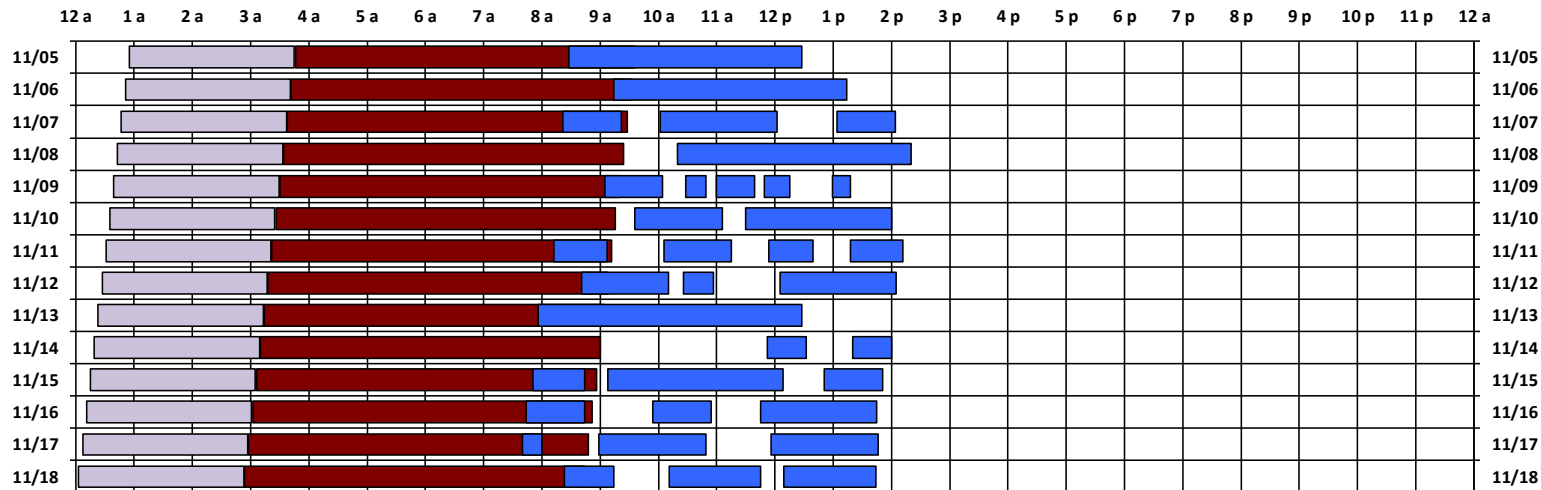

You are viewing the satellite schedule in Pacific Time. Daylight saving time, when applicable, is included.

SPTR
Skynet
DSCS

South Pole Satellite Schedule

Date	SPTR Pass 1			SPTR Pass 2			SPTR Pass 3			SPTR Pass 4			SPTR Pass 5			Total Dur	DSCS Pass		Skynet Pass	
	Start	End	Dur	Start	End	Dur	Start	End	Dur	Start	End	Dur	Start	End	Dur		Start	End	Start	End
11/05/17	8:28 A	12:28 P	4:00	No Pass	No Pass	No Pass	No Pass	No Pass	No Pass	No Pass	No Pass	No Pass	No Pass	No Pass	No Pass	4:00	12:55 A	3:45 A	3:46 A	9:36 A
11/06/17	9:14 A	1:14 P	4:00	No Pass	No Pass	No Pass	No Pass	No Pass	No Pass	No Pass	No Pass	No Pass	No Pass	No Pass	No Pass	4:00	12:51 A	3:41 A	3:42 A	9:32 A
11/07/17	8:22 A	9:22 A	1:00	10:02 A	12:02 P	2:00	1:04 P	2:04 P	1:00	No Pass	No Pass	No Pass	No Pass	No Pass	No Pass	4:00	12:47 A	3:37 A	3:38 A	9:28 A
11/08/17	10:20 A	2:20 P	4:00	No Pass	No Pass	No Pass	No Pass	No Pass	No Pass	No Pass	No Pass	No Pass	No Pass	No Pass	No Pass	4:00	12:43 A	3:33 A	3:34 A	9:24 A
11/09/17	9:05 A	10:04 A	0:59	10:28 A	10:49 A	0:21	11:00 A	11:39 A	0:39	11:49 A	12:15 P	0:26	12:59 P	1:18 P	0:19	2:44	12:39 A	3:29 A	3:30 A	9:20 A
11/10/17	9:36 A	11:06 A	1:30	11:30 A	2:00 P	2:30	No Pass	No Pass	No Pass	No Pass	No Pass	No Pass	No Pass	No Pass	No Pass	4:00	12:35 A	3:25 A	3:26 A	9:16 A
11/11/17	8:12 A	9:07 A	0:55	10:06 A	11:15 A	1:09	11:54 A	12:39 P	0:45	1:18 P	2:12 P	0:54	No Pass	No Pass	No Pass	3:43	12:31 A	3:21 A	3:22 A	9:12 A
11/12/17	8:41 A	10:10 A	1:29	10:26 A	10:57 A	0:31	12:05 P	2:05 P	2:00	No Pass	No Pass	No Pass	No Pass	No Pass	No Pass	4:00	12:27 A	3:17 A	3:18 A	9:08 A
11/13/17	7:56 A	12:28 P	4:32	No Pass	No Pass	No Pass	No Pass	No Pass	No Pass	No Pass	No Pass	No Pass	No Pass	No Pass	No Pass	4:32	12:23 A	3:13 A	3:14 A	9:04 A
11/14/17	11:52 A	12:32 P	0:40	1:20 P	2:00 P	0:40	No Pass	No Pass	No Pass	No Pass	No Pass	No Pass	No Pass	No Pass	No Pass	1:20	12:19 A	3:09 A	3:10 A	9:00 A
11/15/17	7:51 A	8:44 A	0:53	9:08 A	12:08 P	3:00	12:51 P	1:51 P	1:00	No Pass	No Pass	No Pass	No Pass	No Pass	No Pass	4:53	12:15 A	3:05 A	3:06 A	8:56 A
11/16/17	7:44 A	8:44 A	1:00	9:54 A	10:54 A	1:00	11:45 A	1:45 P	2:00	No Pass	No Pass	No Pass	No Pass	No Pass	No Pass	4:00	12:11 A	3:01 A	3:02 A	8:52 A
11/17/17	7:40 A	8:00 A	0:20	8:59 A	10:49 A	1:50	11:56 A	1:46 P	1:50	No Pass	No Pass	No Pass	No Pass	No Pass	No Pass	4:00	12:07 A	2:57 A	2:58 A	8:48 A
11/18/17	8:23 A	9:14 A	0:51	10:11 A	11:45 A	1:34	12:09 P	1:44 P	1:35	No Pass	No Pass	No Pass	No Pass	No Pass	No Pass	4:00	12:03 A	2:53 A	2:54 A	8:44 A

* Pass continues from previous or into next day.

† An additional pass occurs on this day, not shown on the schedule. Refer to CEL text file for details.

Schedule updated on 11/09/17