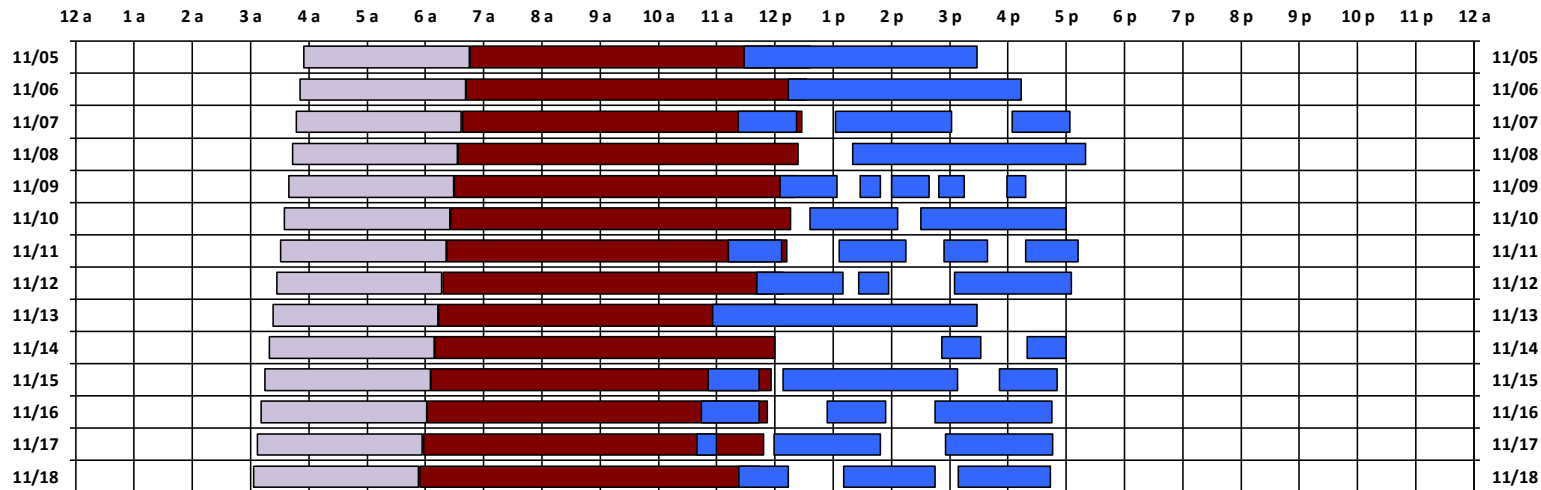

You are viewing the satellite schedule in Eastern Time. Daylight saving time, when applicable, is included.

SPTR
Skynet
DSCS

South Pole Satellite Schedule

Date	SPTR Pass 1			SPTR Pass 2			SPTR Pass 3			SPTR Pass 4			SPTR Pass 5			Total Dur	DSCS Pass		Skynet Pass	
	Start	End	Dur	Start	End	Dur	Start	End	Dur	Start	End	Dur	Start	End	Dur		Start	End	Start	End
11/05/17	11:28 A	3:28 P	4:00	No Pass	No Pass	No Pass	No Pass	No Pass	No Pass	No Pass	No Pass	No Pass	No Pass	No Pass	No Pass	4:00	3:55 A	6:45 A	6:46 A	12:36 P
11/06/17	12:14 P	4:14 P	4:00	No Pass	No Pass	No Pass	No Pass	No Pass	No Pass	No Pass	No Pass	No Pass	No Pass	No Pass	No Pass	4:00	3:51 A	6:41 A	6:42 A	12:32 P
11/07/17	11:22 A	12:22 P	1:00	1:02 P	3:02 P	2:00	4:04 P	5:04 P	1:00	No Pass	No Pass	No Pass	No Pass	No Pass	No Pass	4:00	3:47 A	6:37 A	6:38 A	12:28 P
11/08/17	1:20 P	5:20 P	4:00	No Pass	No Pass	No Pass	No Pass	No Pass	No Pass	No Pass	No Pass	No Pass	No Pass	No Pass	No Pass	4:00	3:43 A	6:33 A	6:34 A	12:24 P
11/09/17	12:05 P	1:04 P	0:59	1:28 P	1:49 P	0:21	2:00 P	2:39 P	0:39	2:49 P	3:15 P	0:26	3:59 P	4:18 P	0:19	2:44	3:39 A	6:29 A	6:30 A	12:20 P
11/10/17	12:36 P	2:06 P	1:30	2:30 P	5:00 P	2:30	No Pass	No Pass	No Pass	No Pass	No Pass	No Pass	No Pass	No Pass	No Pass	4:00	3:35 A	6:25 A	6:26 A	12:16 P
11/11/17	11:12 A	12:07 P	0:55	1:06 P	2:15 P	1:09	2:54 P	3:39 P	0:45	4:18 P	5:12 P	0:54	No Pass	No Pass	No Pass	3:43	3:31 A	6:21 A	6:22 A	12:12 P
11/12/17	11:41 A	1:10 P	1:29	1:26 P	1:57 P	0:31	3:05 P	5:05 P	2:00	No Pass	No Pass	No Pass	No Pass	No Pass	No Pass	4:00	3:27 A	6:17 A	6:18 A	12:08 P
11/13/17	10:56 A	3:28 P	4:32	No Pass	No Pass	No Pass	No Pass	No Pass	No Pass	No Pass	No Pass	No Pass	No Pass	No Pass	No Pass	4:32	3:23 A	6:13 A	6:14 A	12:04 P
11/14/17	2:52 P	3:32 P	0:40	4:20 P	5:00 P	0:40	No Pass	No Pass	No Pass	No Pass	No Pass	No Pass	No Pass	No Pass	No Pass	1:20	3:19 A	6:09 A	6:10 A	12:00 P
11/15/17	10:51 A	11:44 A	0:53	12:08 P	3:08 P	3:00	3:51 P	4:51 P	1:00	No Pass	No Pass	No Pass	No Pass	No Pass	No Pass	4:53	3:15 A	6:05 A	6:06 A	11:56 A
11/16/17	10:44 A	11:44 A	1:00	12:54 P	1:54 P	1:00	2:45 P	4:45 P	2:00	No Pass	No Pass	No Pass	No Pass	No Pass	No Pass	4:00	3:11 A	6:01 A	6:02 A	11:52 A
11/17/17	10:40 A	11:00 A	0:20	11:59 A	1:49 P	1:50	2:56 P	4:46 P	1:50	No Pass	No Pass	No Pass	No Pass	No Pass	No Pass	4:00	3:07 A	5:57 A	5:58 A	11:48 A
11/18/17	11:23 A	12:14 P	0:51	1:11 P	2:45 P	1:34	3:09 P	4:44 P	1:35	No Pass	No Pass	No Pass	No Pass	No Pass	No Pass	4:00	3:03 A	5:53 A	5:54 A	11:44 A

* Pass continues from previous or into next day.

† An additional pass occurs on this day, not shown on the schedule. Refer to CEL text file for details.

Schedule updated on 11/09/17