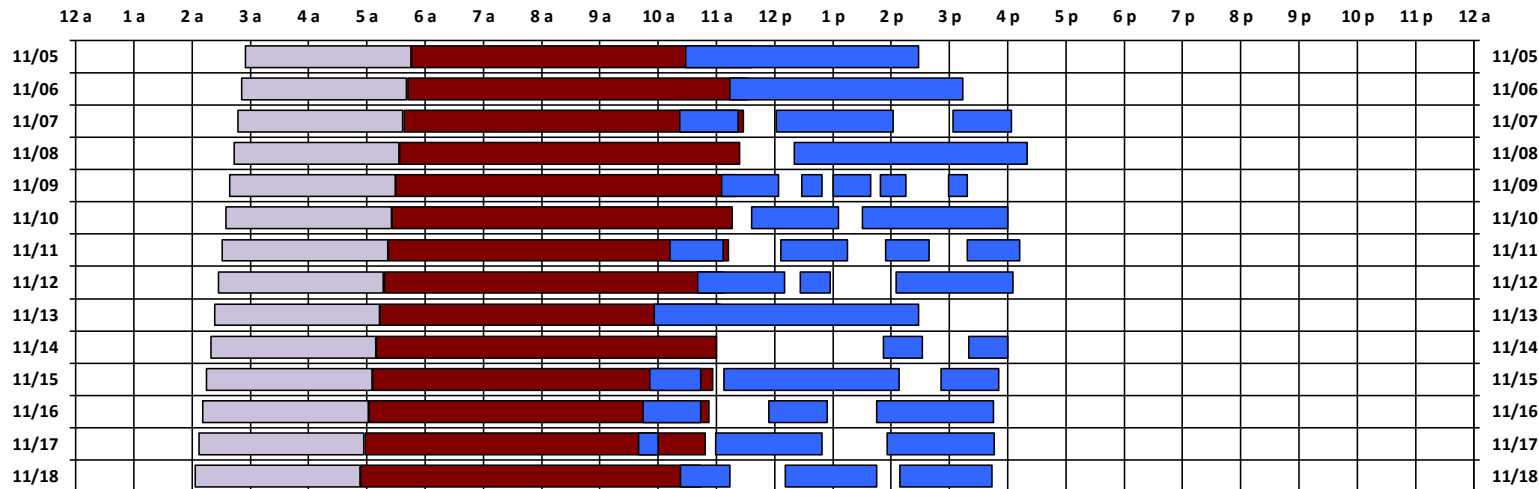

You are viewing the satellite schedule in Central Time. Daylight saving time, when applicable, is included.

SPTR
Skynet
DSCS

South Pole Satellite Schedule

Date	SPTR Pass 1			SPTR Pass 2			SPTR Pass 3			SPTR Pass 4			SPTR Pass 5			Total Dur	DSCS Pass		Skynet Pass	
	Start	End	Dur	Start	End	Dur	Start	End	Dur	Start	End	Dur	Start	End	Dur		Start	End	Start	End
11/05/17	10:28 A	2:28 P	4:00	No Pass	No Pass	No Pass	No Pass	No Pass	No Pass	No Pass	No Pass	No Pass	No Pass	No Pass	No Pass	4:00	2:55 A	5:45 A	5:46 A	11:36 A
11/06/17	11:14 A	3:14 P	4:00	No Pass	No Pass	No Pass	No Pass	No Pass	No Pass	No Pass	No Pass	No Pass	No Pass	No Pass	No Pass	4:00	2:51 A	5:41 A	5:42 A	11:32 A
11/07/17	10:22 A	11:22 A	1:00	12:02 P	2:02 P	2:00	3:04 P	4:04 P	1:00	No Pass	No Pass	No Pass	No Pass	No Pass	No Pass	4:00	2:47 A	5:37 A	5:38 A	11:28 A
11/08/17	12:20 P	4:20 P	4:00	No Pass	No Pass	No Pass	No Pass	No Pass	No Pass	No Pass	No Pass	No Pass	No Pass	No Pass	No Pass	4:00	2:43 A	5:33 A	5:34 A	11:24 A
11/09/17	11:05 A	12:04 P	0:59	12:28 P	12:49 P	0:21	1:00 P	1:39 P	0:39	1:49 P	2:15 P	0:26	2:59 P	3:18 P	0:19	2:44	2:39 A	5:29 A	5:30 A	11:20 A
11/10/17	11:36 A	1:06 P	1:30	1:30 P	4:00 P	2:30	No Pass	No Pass	No Pass	No Pass	No Pass	No Pass	No Pass	No Pass	No Pass	4:00	2:35 A	5:25 A	5:26 A	11:16 A
11/11/17	10:12 A	11:07 A	0:55	12:06 P	1:15 P	1:09	1:54 P	2:39 P	0:45	3:18 P	4:12 P	0:54	No Pass	No Pass	No Pass	3:43	2:31 A	5:21 A	5:22 A	11:12 A
11/12/17	10:41 A	12:10 P	1:29	12:26 P	12:57 P	0:31	2:05 P	4:05 P	2:00	No Pass	No Pass	No Pass	No Pass	No Pass	No Pass	4:00	2:27 A	5:17 A	5:18 A	11:08 A
11/13/17	9:56 A	2:28 P	4:32	No Pass	No Pass	No Pass	No Pass	No Pass	No Pass	No Pass	No Pass	No Pass	No Pass	No Pass	No Pass	4:32	2:23 A	5:13 A	5:14 A	11:04 A
11/14/17	1:52 P	2:32 P	0:40	3:20 P	4:00 P	0:40	No Pass	No Pass	No Pass	No Pass	No Pass	No Pass	No Pass	No Pass	No Pass	1:20	2:19 A	5:09 A	5:10 A	11:00 A
11/15/17	9:51 A	10:44 A	0:53	11:08 A	2:08 P	3:00	2:51 P	3:51 P	1:00	No Pass	No Pass	No Pass	No Pass	No Pass	No Pass	4:53	2:15 A	5:05 A	5:06 A	10:56 A
11/16/17	9:44 A	10:44 A	1:00	11:54 A	12:54 P	1:00	1:45 P	3:45 P	2:00	No Pass	No Pass	No Pass	No Pass	No Pass	No Pass	4:00	2:11 A	5:01 A	5:02 A	10:52 A
11/17/17	9:40 A	10:00 A	0:20	10:59 A	12:49 P	1:50	1:56 P	3:46 P	1:50	No Pass	No Pass	No Pass	No Pass	No Pass	No Pass	4:00	2:07 A	4:57 A	4:58 A	10:48 A
11/18/17	10:23 A	11:14 A	0:51	12:11 P	1:45 P	1:34	2:09 P	3:44 P	1:35	No Pass	No Pass	No Pass	No Pass	No Pass	No Pass	4:00	2:03 A	4:53 A	4:54 A	10:44 A

* Pass continues from previous or into next day.

† An additional pass occurs on this day, not shown on the schedule. Refer to CEL text file for details.

Schedule updated on 11/09/17