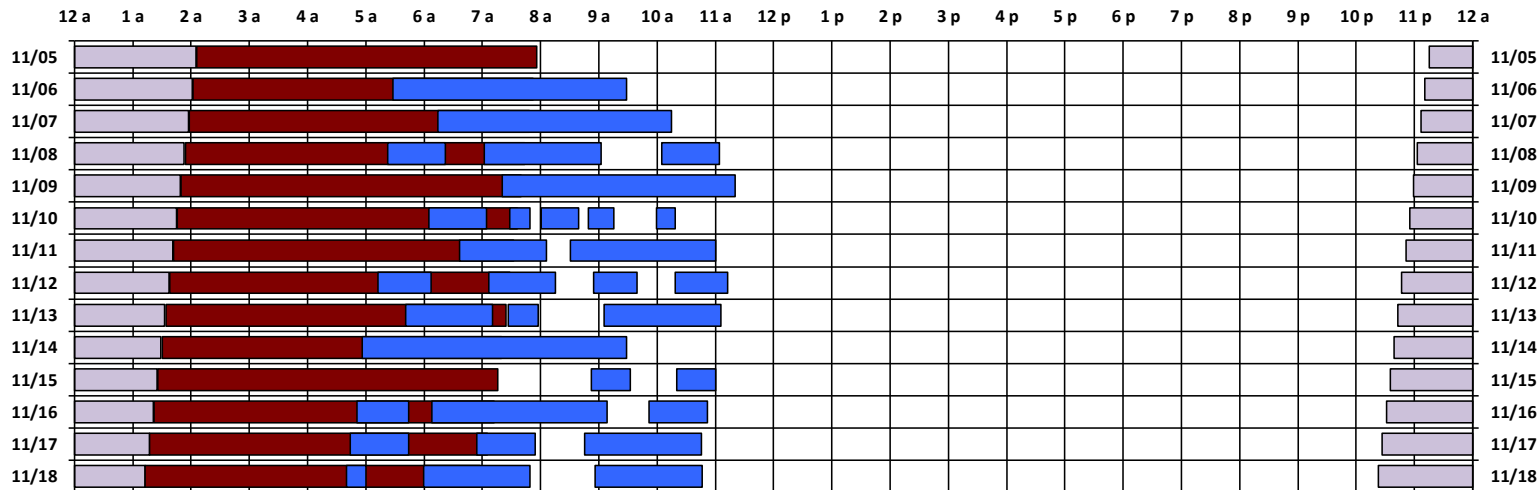

You are viewing the satellite schedule in New Zealand Time. Daylight saving time, when applicable, is included.

SPTR
Skynet
DSCS

South Pole Satellite Schedule

Date	SPTR Pass 1			SPTR Pass 2			SPTR Pass 3			SPTR Pass 4			SPTR Pass 5			Total Dur	DSCS Pass		Skynet Pass	
	Start	End	Dur	Start	End	Dur	Start	End	Dur	Start	End	Dur	Start	End	Dur		Start	End	Start	End
11/05/17	No Pass	No Pass	No Pass	No Pass	No Pass	No Pass	No Pass	No Pass	No Pass	No Pass	No Pass	No Pass	No Pass	No Pass	No Pass	0:00	9:55 P	12:45 A	12:46 A	6:36 A
11/06/17	5:28 A	9:28 A	4:00	No Pass	No Pass	No Pass	No Pass	No Pass	No Pass	No Pass	No Pass	No Pass	No Pass	No Pass	No Pass	4:00	9:51 P	12:41 A	12:42 A	6:32 A
11/07/17	6:14 A	10:14 A	4:00	No Pass	No Pass	No Pass	No Pass	No Pass	No Pass	No Pass	No Pass	No Pass	No Pass	No Pass	No Pass	4:00	9:47 P	12:37 A	12:38 A	6:28 A
11/08/17	5:22 A	6:22 A	1:00	7:02 A	9:02 A	2:00	10:04 A	11:04 A	1:00	No Pass	No Pass	No Pass	No Pass	No Pass	No Pass	4:00	9:43 P	12:33 A	12:34 A	6:24 A
11/09/17	7:20 A	11:20 A	4:00	No Pass	No Pass	No Pass	No Pass	No Pass	No Pass	No Pass	No Pass	No Pass	No Pass	No Pass	No Pass	4:00	9:39 P	12:29 A	12:30 A	6:20 A
11/10/17	6:05 A	7:04 A	0:59	7:28 A	7:49 A	0:21	8:00 A	8:39 A	0:39	8:49 A	9:15 A	0:26	9:59 A	10:18 A	0:19	2:44	9:35 P	12:25 A	12:26 A	6:16 A
11/11/17	6:36 A	8:06 A	1:30	8:30 A	11:00 A	2:30	No Pass	No Pass	No Pass	No Pass	No Pass	No Pass	No Pass	No Pass	No Pass	4:00	9:31 P	12:21 A	12:22 A	6:12 A
11/12/17	5:12 A	6:07 A	0:55	7:06 A	8:15 A	1:09	8:54 A	9:39 A	0:45	10:18 A	11:12 A	0:54	No Pass	No Pass	No Pass	3:43	9:27 P	12:17 A	12:18 A	6:08 A
11/13/17	5:41 A	7:10 A	1:29	7:26 A	7:57 A	0:31	9:05 A	11:05 A	2:00	No Pass	No Pass	No Pass	No Pass	No Pass	No Pass	4:00	9:23 P	12:13 A	12:14 A	6:04 A
11/14/17	4:56 A	9:28 A	4:32	No Pass	No Pass	No Pass	No Pass	No Pass	No Pass	No Pass	No Pass	No Pass	No Pass	No Pass	No Pass	4:32	9:19 P	12:09 A	12:10 A	6:00 A
11/15/17	8:52 A	9:32 A	0:40	10:20 A	11:00 A	0:40	No Pass	No Pass	No Pass	No Pass	No Pass	No Pass	No Pass	No Pass	No Pass	1:20	9:15 P	12:05 A	12:06 A	5:56 A
11/16/17	4:51 A	5:44 A	0:53	6:08 A	9:08 A	3:00	9:51 A	10:51 A	1:00	No Pass	No Pass	No Pass	No Pass	No Pass	No Pass	4:53	9:11 P	12:01 A	12:02 A	5:52 A
11/17/17	4:44 A	5:44 A	1:00	6:54 A	7:54 A	1:00	8:45 A	10:45 A	2:00	No Pass	No Pass	No Pass	No Pass	No Pass	No Pass	4:00	9:07 P	11:57 P	11:58 P	5:48 A
11/18/17	4:40 A	5:00 A	0:20	5:59 A	7:49 A	1:50	8:56 A	10:46 A	1:50	No Pass	No Pass	No Pass	No Pass	No Pass	No Pass	4:00	9:03 P	11:53 P	11:54 P	5:44 A

* Pass continues from previous or into next day.

† An additional pass occurs on this day, not shown on the schedule. Refer to CEL text file for details.

Schedule updated on 11/09/17