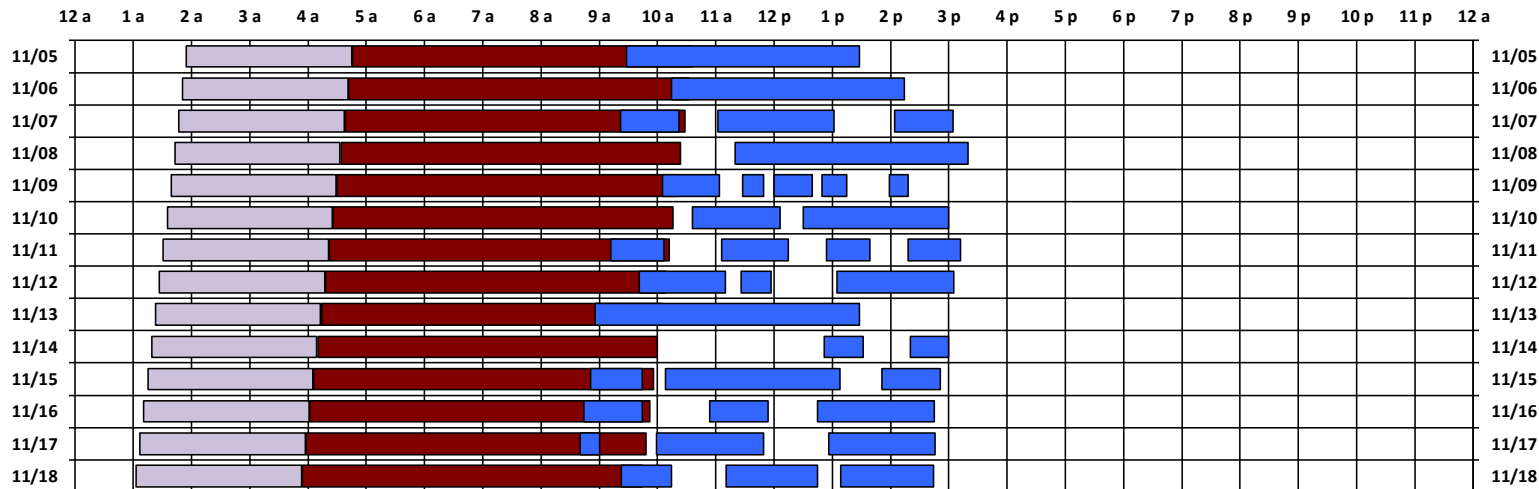

You are viewing the satellite schedule in Mountain Time. Daylight saving time, when applicable, is included.

SPTR
Skynet
DSCS

South Pole Satellite Schedule

Date	SPTR Pass 1			SPTR Pass 2			SPTR Pass 3			SPTR Pass 4			SPTR Pass 5			Total Dur	DSCS Pass		Skynet Pass	
	Start	End	Dur	Start	End	Dur	Start	End	Dur	Start	End	Dur	Start	End	Dur		Start	End	Start	End
11/05/17	9:28 A	1:28 P	4:00	No Pass	No Pass	No Pass	No Pass	No Pass	No Pass	No Pass	No Pass	No Pass	No Pass	No Pass	No Pass	4:00	1:55 A	4:45 A	4:46 A	10:36 A
11/06/17	10:14 A	2:14 P	4:00	No Pass	No Pass	No Pass	No Pass	No Pass	No Pass	No Pass	No Pass	No Pass	No Pass	No Pass	No Pass	4:00	1:51 A	4:41 A	4:42 A	10:32 A
11/07/17	9:22 A	10:22 A	1:00	11:02 A	1:02 P	2:00	2:04 P	3:04 P	1:00	No Pass	No Pass	No Pass	No Pass	No Pass	No Pass	4:00	1:47 A	4:37 A	4:38 A	10:28 A
11/08/17	11:20 A	3:20 P	4:00	No Pass	No Pass	No Pass	No Pass	No Pass	No Pass	No Pass	No Pass	No Pass	No Pass	No Pass	No Pass	4:00	1:43 A	4:33 A	4:34 A	10:24 A
11/09/17	10:05 A	11:04 A	0:59	11:28 A	11:49 A	0:21	12:00 P	12:39 P	0:39	12:49 P	1:15 P	0:26	1:59 P	2:18 P	0:19	2:44	1:39 A	4:29 A	4:30 A	10:20 A
11/10/17	10:36 A	12:06 P	1:30	12:30 P	3:00 P	2:30	No Pass	No Pass	No Pass	No Pass	No Pass	No Pass	No Pass	No Pass	No Pass	4:00	1:35 A	4:25 A	4:26 A	10:16 A
11/11/17	9:12 A	10:07 A	0:55	11:06 A	12:15 P	1:09	12:54 P	1:39 P	0:45	2:18 P	3:12 P	0:54	No Pass	No Pass	No Pass	3:43	1:31 A	4:21 A	4:22 A	10:12 A
11/12/17	9:41 A	11:10 A	1:29	11:26 A	11:57 A	0:31	1:05 P	3:05 P	2:00	No Pass	No Pass	No Pass	No Pass	No Pass	No Pass	4:00	1:27 A	4:17 A	4:18 A	10:08 A
11/13/17	8:56 A	1:28 P	4:32	No Pass	No Pass	No Pass	No Pass	No Pass	No Pass	No Pass	No Pass	No Pass	No Pass	No Pass	No Pass	4:32	1:23 A	4:13 A	4:14 A	10:04 A
11/14/17	12:52 P	1:32 P	0:40	2:20 P	3:00 P	0:40	No Pass	No Pass	No Pass	No Pass	No Pass	No Pass	No Pass	No Pass	No Pass	1:20	1:19 A	4:09 A	4:10 A	10:00 A
11/15/17	8:51 A	9:44 A	0:53	10:08 A	1:08 P	3:00	1:51 P	2:51 P	1:00	No Pass	No Pass	No Pass	No Pass	No Pass	No Pass	4:53	1:15 A	4:05 A	4:06 A	9:56 A
11/16/17	8:44 A	9:44 A	1:00	10:54 A	11:54 A	1:00	12:45 P	2:45 P	2:00	No Pass	No Pass	No Pass	No Pass	No Pass	No Pass	4:00	1:11 A	4:01 A	4:02 A	9:52 A
11/17/17	8:40 A	9:00 A	0:20	9:59 A	11:49 A	1:50	12:56 P	2:46 P	1:50	No Pass	No Pass	No Pass	No Pass	No Pass	No Pass	4:00	1:07 A	3:57 A	3:58 A	9:48 A
11/18/17	9:23 A	10:14 A	0:51	11:11 A	12:45 P	1:34	1:09 P	2:44 P	1:35	No Pass	No Pass	No Pass	No Pass	No Pass	No Pass	4:00	1:03 A	3:53 A	3:54 A	9:44 A

* Pass continues from previous or into next day.

† An additional pass occurs on this day, not shown on the schedule. Refer to CEL text file for details.

Schedule updated on 11/09/17