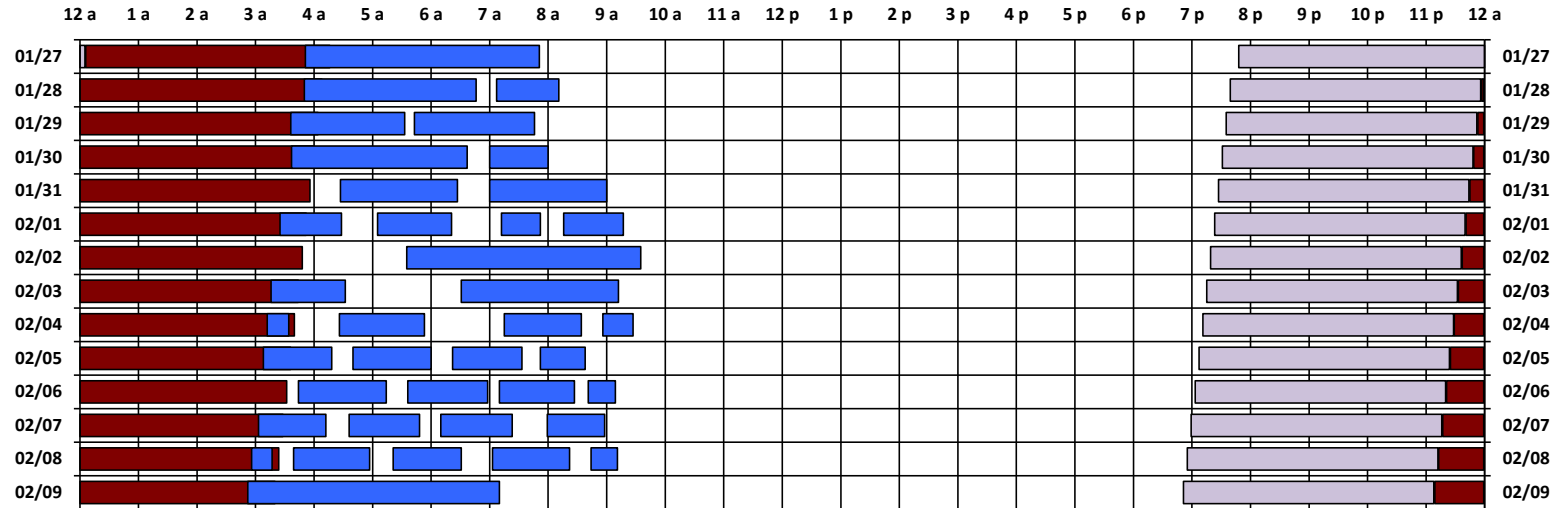

You are viewing the satellite schedule in Mountain Time. Daylight saving time, when applicable, is included.

SPTR
Skynet
DSCS

South Pole Satellite Schedule

Date	SPTR Pass 1			SPTR Pass 2			SPTR Pass 3			SPTR Pass 4			SPTR Pass 5			Total Dur	DSCS Pass		Skynet Pass	
	Start	End	Dur	Start	End	Dur	Start	End	Dur	Start	End	Dur	Start	End	Dur		Start	End	Start	End
01/27/19	3:51 A	7:51 A	4:00	No Pass	No Pass	No Pass	No Pass	No Pass	No Pass	No Pass	No Pass	No Pass	No Pass	No Pass	No Pass	4:00	7:44 P	12:01 A	12:02 A	4:12 A
01/28/19	3:50 A	6:46 A	2:56	7:07 A	8:11 A	1:04	No Pass	No Pass	No Pass	No Pass	No Pass	No Pass	No Pass	No Pass	No Pass	4:00	7:40 P	11:57 P	11:58 P	4:08 A
01/29/19	3:36 A	5:33 A	1:57	5:43 A	7:46 A	2:03	No Pass	No Pass	No Pass	No Pass	No Pass	No Pass	No Pass	No Pass	No Pass	4:00	7:36 P	11:53 P	11:54 P	4:04 A
01/30/19	3:37 A	6:37 A	3:00	7:00 A	8:00 A	1:00	No Pass	No Pass	No Pass	No Pass	No Pass	No Pass	No Pass	No Pass	No Pass	4:00	7:32 P	11:49 P	11:50 P	4:00 A
01/31/19	4:27 A	6:27 A	2:00	7:00 A	9:00 A	2:00	No Pass	No Pass	No Pass	No Pass	No Pass	No Pass	No Pass	No Pass	No Pass	4:00	7:28 P	11:45 P	11:46 P	3:56 A
02/01/19	3:25 A	4:28 A	1:03	5:05 A	6:21 A	1:16	7:12 A	7:52 A	0:40	8:16 A	9:17 A	1:01	No Pass	No Pass	No Pass	4:00	7:24 P	11:41 P	11:42 P	3:52 A
02/02/19	5:35 A	9:35 A	4:00	No Pass	No Pass	No Pass	No Pass	No Pass	No Pass	No Pass	No Pass	No Pass	No Pass	No Pass	No Pass	4:00	7:20 P	11:37 P	11:38 P	3:48 A
02/03/19	3:16 A	4:32 A	1:16	6:31 A	9:12 A	2:41	No Pass	No Pass	No Pass	No Pass	No Pass	No Pass	No Pass	No Pass	No Pass	3:57	7:16 P	11:33 P	11:34 P	3:44 A
02/04/19	3:12 A	3:34 A	0:22	4:26 A	5:53 A	1:27	7:15 A	8:34 A	1:19	8:56 A	9:27 A	0:31	No Pass	No Pass	No Pass	3:39	7:12 P	11:29 P	11:30 P	3:40 A
02/05/19	3:08 A	4:18 A	1:10	4:40 A	6:00 A	1:20	6:22 A	7:33 A	1:11	7:52 A	8:38 A	0:46	No Pass	No Pass	No Pass	4:27	7:08 P	11:25 P	11:26 P	3:36 A
02/06/19	3:44 A	5:14 A	1:30	5:36 A	6:58 A	1:22	7:10 A	8:27 A	1:17	8:41 A	9:09 A	0:28	No Pass	No Pass	No Pass	4:37	7:04 P	11:21 P	11:22 P	3:32 A
02/07/19	3:03 A	4:12 A	1:09	4:36 A	5:48 A	1:12	6:10 A	7:23 A	1:13	7:59 A	8:58 A	0:59	No Pass	No Pass	No Pass	4:33	7:00 P	11:17 P	11:18 P	3:28 A
02/08/19	2:56 A	3:17 A	0:21	3:39 A	4:57 A	1:18	5:21 A	6:31 A	1:10	7:03 A	8:22 A	1:19	8:44 A	9:11 A	0:27	4:35	6:56 P	11:13 P	11:14 P	3:24 A
02/09/19	2:52 A	7:10 A	4:18	No Pass	No Pass	No Pass	No Pass	No Pass	No Pass	No Pass	No Pass	No Pass	No Pass	No Pass	No Pass	4:18	6:52 P	11:09 P	11:10 P	3:20 A

* Pass continues from previous or into next day.

† An additional pass occurs on this day, not shown on the schedule. Refer to CEL text file for details.

Schedule updated on 01/31/19