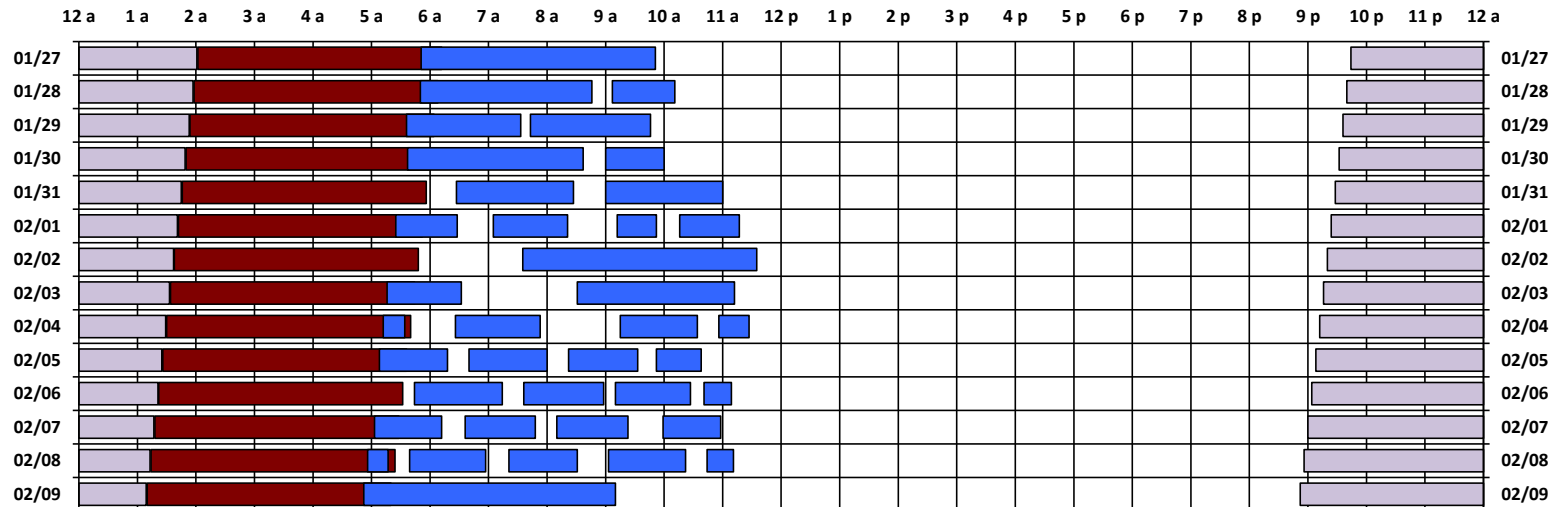

You are viewing the satellite schedule in Eastern Time. Daylight saving time, when applicable, is included.

SPTR
Skynet
DSCS

South Pole Satellite Schedule

Date	SPTR Pass 1			SPTR Pass 2			SPTR Pass 3			SPTR Pass 4			SPTR Pass 5			Total Dur	DSCS Pass		Skynet Pass	
	Start	End	Dur	Start	End	Dur	Start	End	Dur	Start	End	Dur	Start	End	Dur		Start	End	Start	End
01/27/19	5:51 A	9:51 A	4:00	No Pass	No Pass	No Pass	No Pass	No Pass	No Pass	No Pass	No Pass	No Pass	No Pass	No Pass	No Pass	4:00	9:44 P	2:01 A	2:02 A	6:12 A
01/28/19	5:50 A	8:46 A	2:56	9:07 A	10:11 A	1:04	No Pass	No Pass	No Pass	No Pass	No Pass	No Pass	No Pass	No Pass	No Pass	4:00	9:40 P	1:57 A	1:58 A	6:08 A
01/29/19	5:36 A	7:33 A	1:57	7:43 A	9:46 A	2:03	No Pass	No Pass	No Pass	No Pass	No Pass	No Pass	No Pass	No Pass	No Pass	4:00	9:36 P	1:53 A	1:54 A	6:04 A
01/30/19	5:37 A	8:37 A	3:00	9:00 A	10:00 A	1:00	No Pass	No Pass	No Pass	No Pass	No Pass	No Pass	No Pass	No Pass	No Pass	4:00	9:32 P	1:49 A	1:50 A	6:00 A
01/31/19	6:27 A	8:27 A	2:00	9:00 A	11:00 A	2:00	No Pass	No Pass	No Pass	No Pass	No Pass	No Pass	No Pass	No Pass	No Pass	4:00	9:28 P	1:45 A	1:46 A	5:56 A
02/01/19	5:25 A	6:28 A	1:03	7:05 A	8:21 A	1:16	9:12 A	9:52 A	0:40	10:16 A	11:17 A	1:01	No Pass	No Pass	No Pass	4:00	9:24 P	1:41 A	1:42 A	5:52 A
02/02/19	7:35 A	11:35 A	4:00	No Pass	No Pass	No Pass	No Pass	No Pass	No Pass	No Pass	No Pass	No Pass	No Pass	No Pass	No Pass	4:00	9:20 P	1:37 A	1:38 A	5:48 A
02/03/19	5:16 A	6:32 A	1:16	8:31 A	11:12 A	2:41	No Pass	No Pass	No Pass	No Pass	No Pass	No Pass	No Pass	No Pass	No Pass	3:57	9:16 P	1:33 A	1:34 A	5:44 A
02/04/19	5:12 A	5:34 A	0:22	6:26 A	7:53 A	1:27	9:15 A	10:34 A	1:19	10:56 A	11:27 A	0:31	No Pass	No Pass	No Pass	3:39	9:12 P	1:29 A	1:30 A	5:40 A
02/05/19	5:08 A	6:18 A	1:10	6:40 A	8:00 A	1:20	8:22 A	9:33 A	1:11	9:52 A	10:38 A	0:46	No Pass	No Pass	No Pass	4:27	9:08 P	1:25 A	1:26 A	5:36 A
02/06/19	5:44 A	7:14 A	1:30	7:36 A	8:58 A	1:22	9:10 A	10:27 A	1:17	10:41 A	11:09 A	0:28	No Pass	No Pass	No Pass	4:37	9:04 P	1:21 A	1:22 A	5:32 A
02/07/19	5:03 A	6:12 A	1:09	6:36 A	7:48 A	1:12	8:10 A	9:23 A	1:13	9:59 A	10:58 A	0:59	No Pass	No Pass	No Pass	4:33	9:00 P	1:17 A	1:18 A	5:28 A
02/08/19	4:56 A	5:17 A	0:21	5:39 A	6:57 A	1:18	7:21 A	8:31 A	1:10	9:03 A	10:22 A	1:19	10:44 A	11:11 A	0:27	4:35	8:56 P	1:13 A	1:14 A	5:24 A
02/09/19	4:52 A	9:10 A	4:18	No Pass	No Pass	No Pass	No Pass	No Pass	No Pass	No Pass	No Pass	No Pass	No Pass	No Pass	No Pass	4:18	8:52 P	1:09 A	1:10 A	5:20 A

* Pass continues from previous or into next day.

† An additional pass occurs on this day, not shown on the schedule. Refer to CEL text file for details.

Schedule updated on 01/31/19