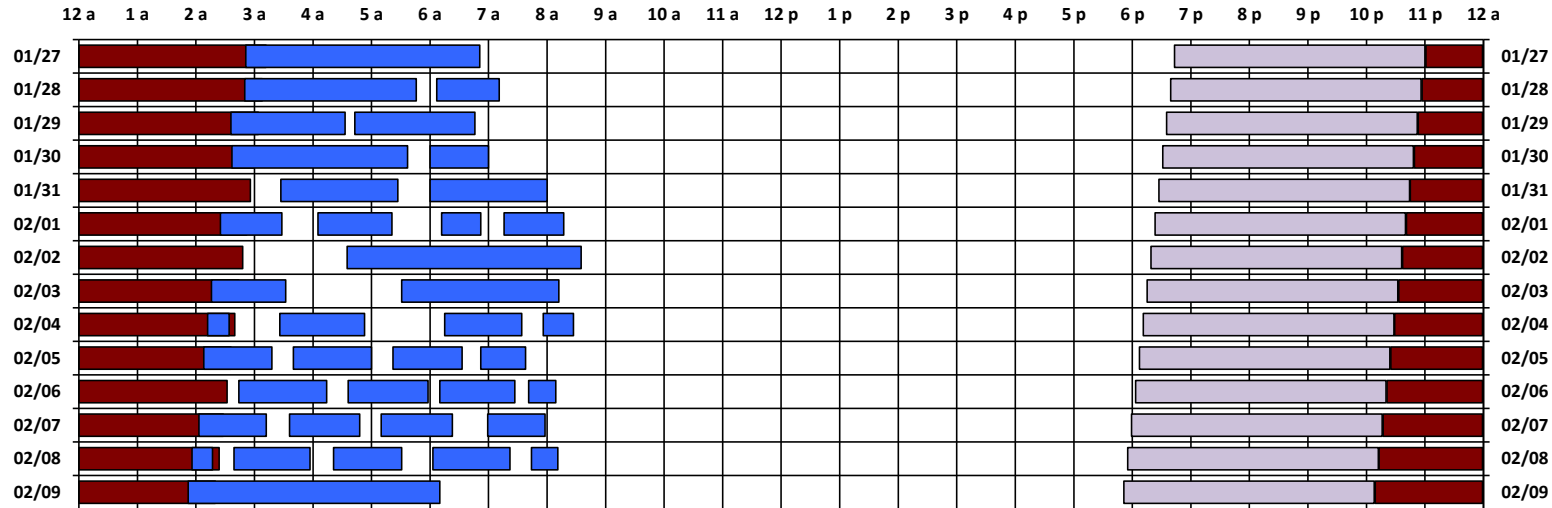

You are viewing the satellite schedule in Pacific Time. Daylight saving time, when applicable, is included.

SPTR
Skynet
DSCS

South Pole Satellite Schedule

Date	SPTR Pass 1			SPTR Pass 2			SPTR Pass 3			SPTR Pass 4			SPTR Pass 5			Total Dur	DSCS Pass		Skynet Pass	
	Start	End	Dur	Start	End	Dur	Start	End	Dur	Start	End	Dur	Start	End	Dur		Start	End	Start	End
01/27/19	2:51 A	6:51 A	4:00	No Pass	No Pass	No Pass	No Pass	No Pass	No Pass	No Pass	No Pass	No Pass	No Pass	No Pass	No Pass	4:00	6:44 P	11:01 P	11:02 P	3:12 A
01/28/19	2:50 A	5:46 A	2:56	6:07 A	7:11 A	1:04	No Pass	No Pass	No Pass	No Pass	No Pass	No Pass	No Pass	No Pass	No Pass	4:00	6:40 P	10:57 P	10:58 P	3:08 A
01/29/19	2:36 A	4:33 A	1:57	4:43 A	6:46 A	2:03	No Pass	No Pass	No Pass	No Pass	No Pass	No Pass	No Pass	No Pass	No Pass	4:00	6:36 P	10:53 P	10:54 P	3:04 A
01/30/19	2:37 A	5:37 A	3:00	6:00 A	7:00 A	1:00	No Pass	No Pass	No Pass	No Pass	No Pass	No Pass	No Pass	No Pass	No Pass	4:00	6:32 P	10:49 P	10:50 P	3:00 A
01/31/19	3:27 A	5:27 A	2:00	6:00 A	8:00 A	2:00	No Pass	No Pass	No Pass	No Pass	No Pass	No Pass	No Pass	No Pass	No Pass	4:00	6:28 P	10:45 P	10:46 P	2:56 A
02/01/19	2:25 A	3:28 A	1:03	4:05 A	5:21 A	1:16	6:12 A	6:52 A	0:40	7:16 A	8:17 A	1:01	No Pass	No Pass	No Pass	4:00	6:24 P	10:41 P	10:42 P	2:52 A
02/02/19	4:35 A	8:35 A	4:00	No Pass	No Pass	No Pass	No Pass	No Pass	No Pass	No Pass	No Pass	No Pass	No Pass	No Pass	No Pass	4:00	6:20 P	10:37 P	10:38 P	2:48 A
02/03/19	2:16 A	3:32 A	1:16	5:31 A	8:12 A	2:41	No Pass	No Pass	No Pass	No Pass	No Pass	No Pass	No Pass	No Pass	No Pass	3:57	6:16 P	10:33 P	10:34 P	2:44 A
02/04/19	2:12 A	2:34 A	0:22	3:26 A	4:53 A	1:27	6:15 A	7:34 A	1:19	7:56 A	8:27 A	0:31	No Pass	No Pass	No Pass	3:39	6:12 P	10:29 P	10:30 P	2:40 A
02/05/19	2:08 A	3:18 A	1:10	3:40 A	5:00 A	1:20	5:22 A	6:33 A	1:11	6:52 A	7:38 A	0:46	No Pass	No Pass	No Pass	4:27	6:08 P	10:25 P	10:26 P	2:36 A
02/06/19	2:44 A	4:14 A	1:30	4:36 A	5:58 A	1:22	6:10 A	7:27 A	1:17	7:41 A	8:09 A	0:28	No Pass	No Pass	No Pass	4:37	6:04 P	10:21 P	10:22 P	2:32 A
02/07/19	2:03 A	3:12 A	1:09	3:36 A	4:48 A	1:12	5:10 A	6:23 A	1:13	6:59 A	7:58 A	0:59	No Pass	No Pass	No Pass	4:33	6:00 P	10:17 P	10:18 P	2:28 A
02/08/19	1:56 A	2:17 A	0:21	2:39 A	3:57 A	1:18	4:21 A	5:31 A	1:10	6:03 A	7:22 A	1:19	7:44 A	8:11 A	0:27	4:35	5:56 P	10:13 P	10:14 P	2:24 A
02/09/19	1:52 A	6:10 A	4:18	No Pass	No Pass	No Pass	No Pass	No Pass	No Pass	No Pass	No Pass	No Pass	No Pass	No Pass	No Pass	4:18	5:52 P	10:09 P	10:10 P	2:20 A

* Pass continues from previous or into next day.

† An additional pass occurs on this day, not shown on the schedule. Refer to CEL text file for details.

Schedule updated on 01/31/19