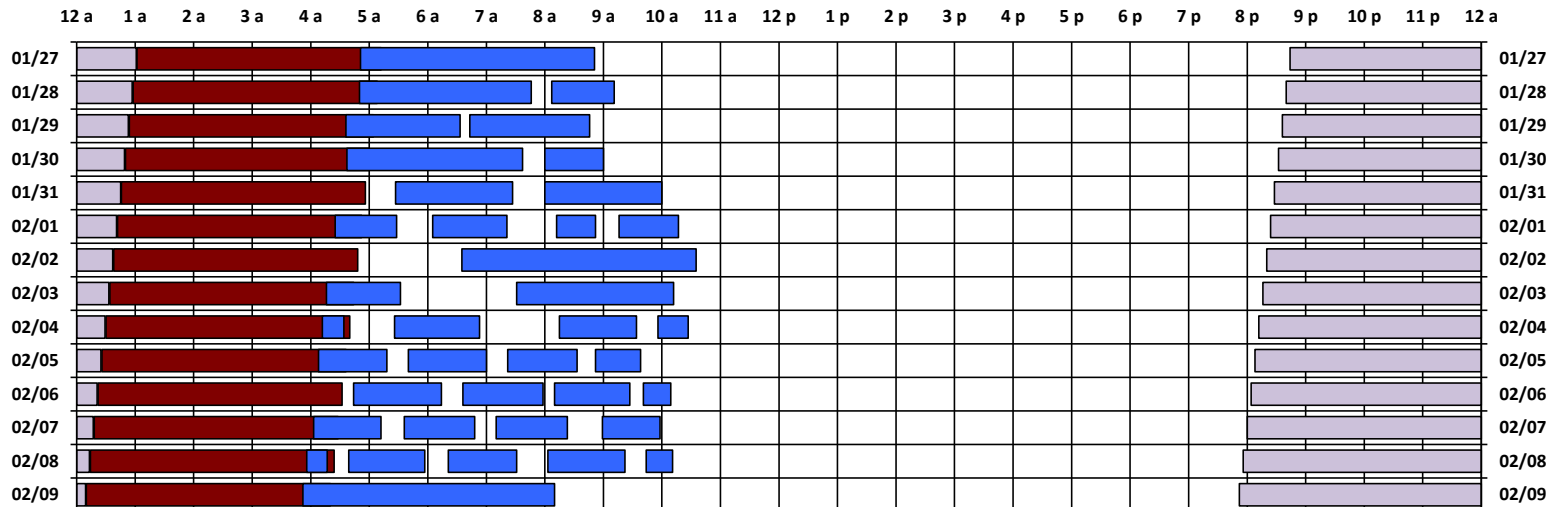

You are viewing the satellite schedule in Central Time. Daylight saving time, when applicable, is included.

SPTR
Skynet
DSCS

South Pole Satellite Schedule

Date	SPTR Pass 1			SPTR Pass 2			SPTR Pass 3			SPTR Pass 4			SPTR Pass 5			Total Dur	DSCS Pass		Skynet Pass	
	Start	End	Dur	Start	End	Dur	Start	End	Dur	Start	End	Dur	Start	End	Dur		Start	End	Start	End
01/27/19	4:51 A	8:51 A	4:00	No Pass	No Pass	No Pass	No Pass	No Pass	No Pass	No Pass	No Pass	No Pass	No Pass	No Pass	No Pass	4:00	8:44 P	1:01 A	1:02 A	5:12 A
01/28/19	4:50 A	7:46 A	2:56	8:07 A	9:11 A	1:04	No Pass	No Pass	No Pass	No Pass	No Pass	No Pass	No Pass	No Pass	No Pass	4:00	8:40 P	12:57 A	12:58 A	5:08 A
01/29/19	4:36 A	6:33 A	1:57	6:43 A	8:46 A	2:03	No Pass	No Pass	No Pass	No Pass	No Pass	No Pass	No Pass	No Pass	No Pass	4:00	8:36 P	12:53 A	12:54 A	5:04 A
01/30/19	4:37 A	7:37 A	3:00	8:00 A	9:00 A	1:00	No Pass	No Pass	No Pass	No Pass	No Pass	No Pass	No Pass	No Pass	No Pass	4:00	8:32 P	12:49 A	12:50 A	5:00 A
01/31/19	5:27 A	7:27 A	2:00	8:00 A	10:00 A	2:00	No Pass	No Pass	No Pass	No Pass	No Pass	No Pass	No Pass	No Pass	No Pass	4:00	8:28 P	12:45 A	12:46 A	4:56 A
02/01/19	4:25 A	5:28 A	1:03	6:05 A	7:21 A	1:16	8:12 A	8:52 A	0:40	9:16 A	10:17 A	1:01	No Pass	No Pass	No Pass	4:00	8:24 P	12:41 A	12:42 A	4:52 A
02/02/19	6:35 A	10:35 A	4:00	No Pass	No Pass	No Pass	No Pass	No Pass	No Pass	No Pass	No Pass	No Pass	No Pass	No Pass	No Pass	4:00	8:20 P	12:37 A	12:38 A	4:48 A
02/03/19	4:16 A	5:32 A	1:16	7:31 A	10:12 A	2:41	No Pass	No Pass	No Pass	No Pass	No Pass	No Pass	No Pass	No Pass	No Pass	3:57	8:16 P	12:33 A	12:34 A	4:44 A
02/04/19	4:12 A	4:34 A	0:22	5:26 A	6:53 A	1:27	8:15 A	9:34 A	1:19	9:56 A	10:27 A	0:31	No Pass	No Pass	No Pass	3:39	8:12 P	12:29 A	12:30 A	4:40 A
02/05/19	4:08 A	5:18 A	1:10	5:40 A	7:00 A	1:20	7:22 A	8:33 A	1:11	8:52 A	9:38 A	0:46	No Pass	No Pass	No Pass	4:27	8:08 P	12:25 A	12:26 A	4:36 A
02/06/19	4:44 A	6:14 A	1:30	6:36 A	7:58 A	1:22	8:10 A	9:27 A	1:17	9:41 A	10:09 A	0:28	No Pass	No Pass	No Pass	4:37	8:04 P	12:21 A	12:22 A	4:32 A
02/07/19	4:03 A	5:12 A	1:09	5:36 A	6:48 A	1:12	7:10 A	8:23 A	1:13	8:59 A	9:58 A	0:59	No Pass	No Pass	No Pass	4:33	8:00 P	12:17 A	12:18 A	4:28 A
02/08/19	3:56 A	4:17 A	0:21	4:39 A	5:57 A	1:18	6:21 A	7:31 A	1:10	8:03 A	9:22 A	1:19	9:44 A	10:11 A	0:27	4:35	7:56 P	12:13 A	12:14 A	4:24 A
02/09/19	3:52 A	8:10 A	4:18	No Pass	No Pass	No Pass	No Pass	No Pass	No Pass	No Pass	No Pass	No Pass	No Pass	No Pass	No Pass	4:18	7:52 P	12:09 A	12:10 A	4:20 A

* Pass continues from previous or into next day.

† An additional pass occurs on this day, not shown on the schedule. Refer to CEL text file for details.

Schedule updated on 01/31/19