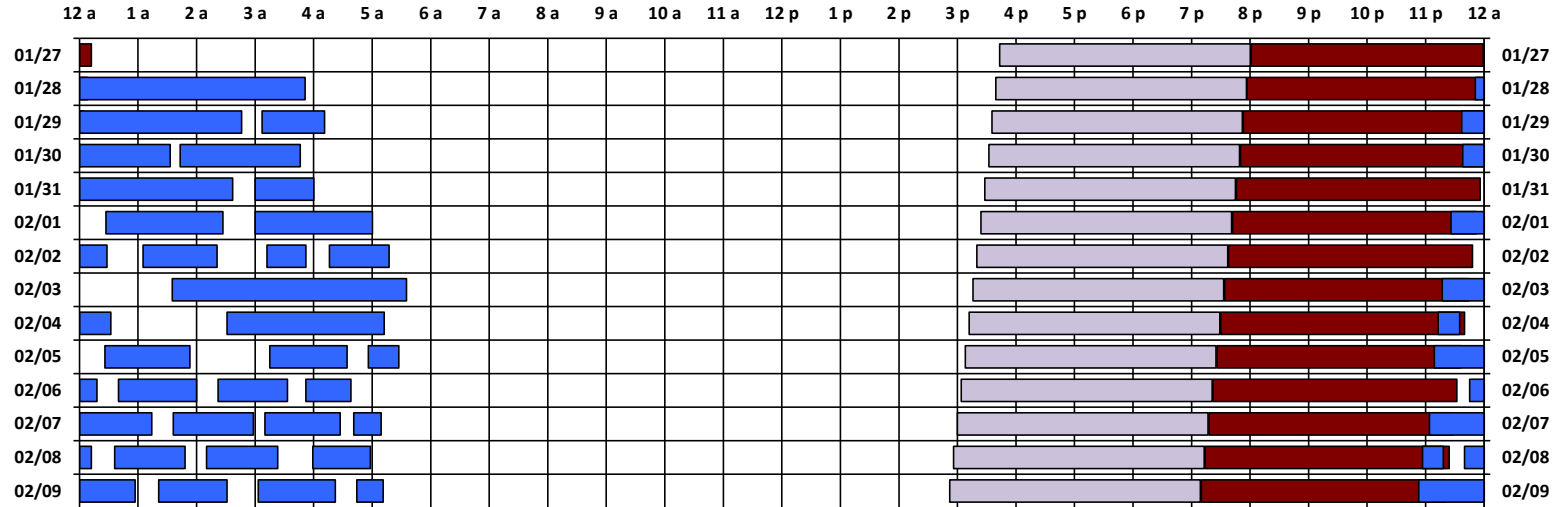

You are viewing the satellite schedule in New Zealand Time. Daylight saving time, when applicable, is included.

SPTR
Skynet
DSCS

South Pole Satellite Schedule

Date	SPTR Pass 1			SPTR Pass 2			SPTR Pass 3			SPTR Pass 4			SPTR Pass 5			Total Dur	DSCS Pass		Skynet Pass	
	Start	End	Dur	Start	End	Dur	Start	End	Dur	Start	End	Dur	Start	End	Dur		Start	End	Start	End
01/27/19	11:51 P	12:00 A*	0:09	No Pass	No Pass	No Pass	No Pass	No Pass	No Pass	No Pass	No Pass	No Pass	No Pass	No Pass	No Pass	0:09	3:44 P	8:01 P	8:02 P	12:12 A
01/28/19	12:00 A*	3:51 A	3:51	11:50 P	12:00 A*	0:10	No Pass	No Pass	No Pass	No Pass	No Pass	No Pass	No Pass	No Pass	No Pass	4:01	3:40 P	7:57 P	7:58 P	12:08 A
01/29/19	12:00 A*	2:46 A	2:46	3:07 A	4:11 A	1:04	11:36 P	12:00 A*	0:24	No Pass	No Pass	No Pass	No Pass	No Pass	No Pass	4:14	3:36 P	7:53 P	7:54 P	12:04 A
01/30/19	12:00 A*	1:33 A	1:33	1:43 A	3:46 A	2:03	11:37 P	12:00 A*	0:23	No Pass	No Pass	No Pass	No Pass	No Pass	No Pass	3:59	3:32 P	7:49 P	7:50 P	12:00 A
01/31/19	12:00 A*	2:37 A	2:37	3:00 A	4:00 A	1:00	No Pass	No Pass	No Pass	No Pass	No Pass	No Pass	No Pass	No Pass	No Pass	3:37	3:28 P	7:45 P	7:46 P	11:56 P
02/01/19	12:27 A	2:27 A	2:00	3:00 A	5:00 A	2:00	11:25 P	12:00 A*	0:35	No Pass	No Pass	No Pass	No Pass	No Pass	No Pass	4:35	3:24 P	7:41 P	7:42 P	11:52 P
02/02/19	12:00 A*	12:28 A	0:28	1:05 A	2:21 A	1:16	3:12 A	3:52 A	0:40	4:16 A	5:17 A	1:01	No Pass	No Pass	No Pass	3:25	3:20 P	7:37 P	7:38 P	11:48 P
02/03/19	1:35 A	5:35 A	4:00	11:16 P	12:00 A*	0:44	No Pass	No Pass	No Pass	No Pass	No Pass	No Pass	No Pass	No Pass	No Pass	4:44	3:16 P	7:33 P	7:34 P	11:44 P
02/04/19	12:00 A*	12:32 A	0:32	2:31 A	5:12 A	2:41	11:12 P	11:34 P	0:22	No Pass	No Pass	No Pass	No Pass	No Pass	No Pass	3:35	3:12 P	7:29 P	7:30 P	11:40 P
02/05/19	12:26 A	1:53 A	1:27	3:15 A	4:34 A	1:19	4:56 A	5:27 A	0:31	11:08 P	12:00 A*	0:52	No Pass	No Pass	No Pass	4:09	3:08 P	7:25 P	7:26 P	11:36 P
02/06/19	12:00 A*	12:18 A	0:18	12:40 A	2:00 A	1:20	2:22 A	3:33 A	1:11	3:52 A	4:38 A	0:46	11:44 P	12:00 A*	0:16	3:51	3:04 P	7:21 P	7:22 P	11:32 P
02/07/19	12:00 A*	1:14 A	1:14	1:36 A	2:58 A	1:22	3:10 A	4:27 A	1:17	4:41 A	5:09 A	0:28	11:03 P	12:00 A*	0:57	5:18	3:00 P	7:17 P	7:18 P	11:28 P
02/08/19	12:00 A*	12:12 A	0:12	12:36 A	1:48 A	1:12	2:10 A	3:23 A	1:13	3:59 A	4:58 A	0:59	10:56 P	11:17 P	0:21	03:57†	2:56 P	7:13 P	7:14 P	11:24 P
02/09/19	1:21 A	2:31 A	1:10	3:03 A	4:22 A	1:19	4:44 A	5:11 A	0:27	10:52 P	12:00 A*	1:08	No Pass	No Pass	No Pass	4:04	2:52 P	7:09 P	7:10 P	11:20 P

* Pass continues from previous or into next day.

† An additional pass occurs on this day, not shown on the schedule. Refer to CEL text file for details.