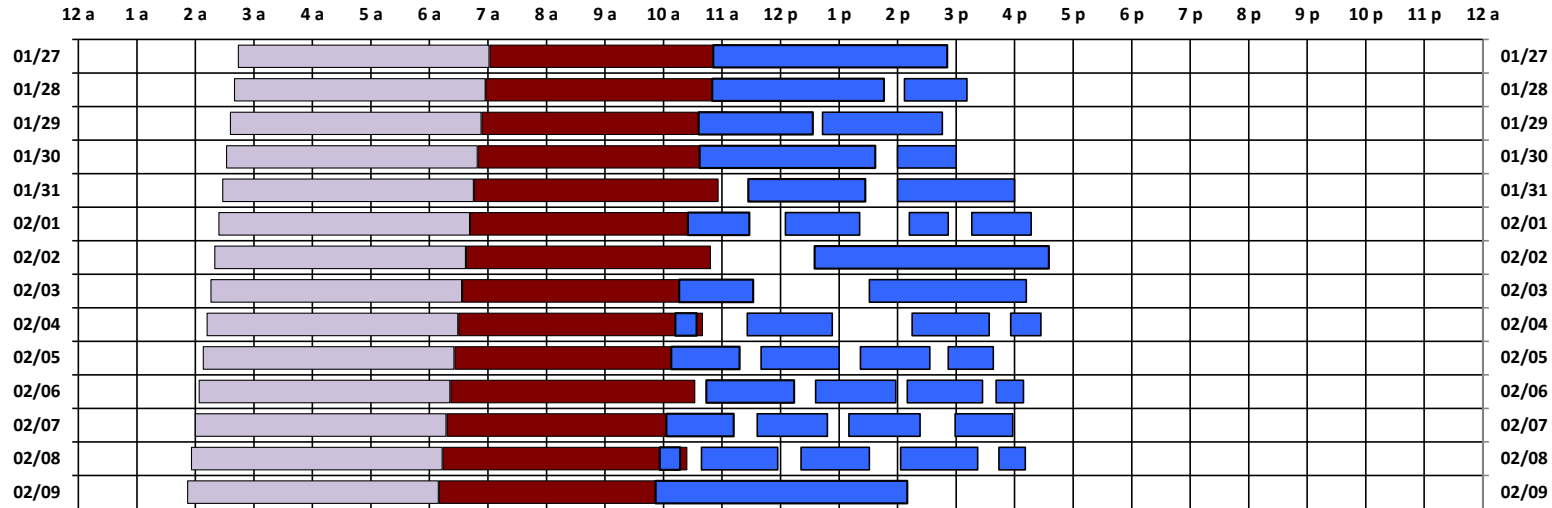

You are viewing the satellite schedule in Zulu (UTC) Time.

SPTR
Skynet
DSCS

South Pole Satellite Schedule

Date	SPTR Pass 1			SPTR Pass 2			SPTR Pass 3			SPTR Pass 4			SPTR Pass 5			Total Dur	DSCS Pass		Skynet Pass	
	Start	End	Dur	Start	End	Dur	Start	End	Dur	Start	End	Dur	Start	End	Dur		Start	End	Start	End
01/27/19	10:51 A	2:51 P	4:00	No Pass	No Pass	No Pass	No Pass	No Pass	No Pass	No Pass	No Pass	No Pass	No Pass	No Pass	No Pass	4:00	2:44 A	7:01 A	7:02 A	11:12 A
01/28/19	10:50 A	1:46 P	2:56	2:07 P	3:11 P	1:04	No Pass	No Pass	No Pass	No Pass	No Pass	No Pass	No Pass	No Pass	No Pass	4:00	2:40 A	6:57 A	6:58 A	11:08 A
01/29/19	10:36 A	12:33 P	1:57	12:43 P	2:46 P	2:03	No Pass	No Pass	No Pass	No Pass	No Pass	No Pass	No Pass	No Pass	No Pass	4:00	2:36 A	6:53 A	6:54 A	11:04 A
01/30/19	10:37 A	1:37 P	3:00	2:00 P	3:00 P	1:00	No Pass	No Pass	No Pass	No Pass	No Pass	No Pass	No Pass	No Pass	No Pass	4:00	2:32 A	6:49 A	6:50 A	11:00 A
01/31/19	11:27 A	1:27 P	2:00	2:00 P	4:00 P	2:00	No Pass	No Pass	No Pass	No Pass	No Pass	No Pass	No Pass	No Pass	No Pass	4:00	2:28 A	6:45 A	6:46 A	10:56 A
02/01/19	10:25 A	11:28 A	1:03	12:05 P	1:21 P	1:16	2:12 P	2:52 P	0:40	3:16 P	4:17 P	1:01	No Pass	No Pass	No Pass	4:00	2:24 A	6:41 A	6:42 A	10:52 A
02/02/19	12:35 P	4:35 P	4:00	No Pass	No Pass	No Pass	No Pass	No Pass	No Pass	No Pass	No Pass	No Pass	No Pass	No Pass	No Pass	4:00	2:20 A	6:37 A	6:38 A	10:48 A
02/03/19	10:16 A	11:32 A	1:16	1:31 P	4:12 P	2:41	No Pass	No Pass	No Pass	No Pass	No Pass	No Pass	No Pass	No Pass	No Pass	3:57	2:16 A	6:33 A	6:34 A	10:44 A
02/04/19	10:12 A	10:34 A	0:22	11:26 A	12:53 P	1:27	2:15 P	3:34 P	1:19	3:56 P	4:27 P	0:31	No Pass	No Pass	No Pass	3:39	2:12 A	6:29 A	6:30 A	10:40 A
02/05/19	10:08 A	11:18 A	1:10	11:40 A	1:00 P	1:20	1:22 P	2:33 P	1:11	2:52 P	3:38 P	0:46	No Pass	No Pass	No Pass	4:27	2:08 A	6:25 A	6:26 A	10:36 A
02/06/19	10:44 A	12:14 P	1:30	12:36 P	1:58 P	1:22	2:10 P	3:27 P	1:17	3:41 P	4:09 P	0:28	No Pass	No Pass	No Pass	4:37	2:04 A	6:21 A	6:22 A	10:32 A
02/07/19	10:03 A	11:12 A	1:09	11:36 A	12:48 P	1:12	1:10 P	2:23 P	1:13	2:59 P	3:58 P	0:59	No Pass	No Pass	No Pass	4:33	2:00 A	6:17 A	6:18 A	10:28 A
02/08/19	9:56 A	10:17 A	0:21	10:39 A	11:57 A	1:18	12:21 P	1:31 P	1:10	2:03 P	3:22 P	1:19	3:44 P	4:11 P	0:27	4:35	1:56 A	6:13 A	6:14 A	10:24 A
02/09/19	9:52 A	2:10 P	4:18	No Pass	No Pass	No Pass	No Pass	No Pass	No Pass	No Pass	No Pass	No Pass	No Pass	No Pass	No Pass	4:18	1:52 A	6:09 A	6:10 A	10:20 A