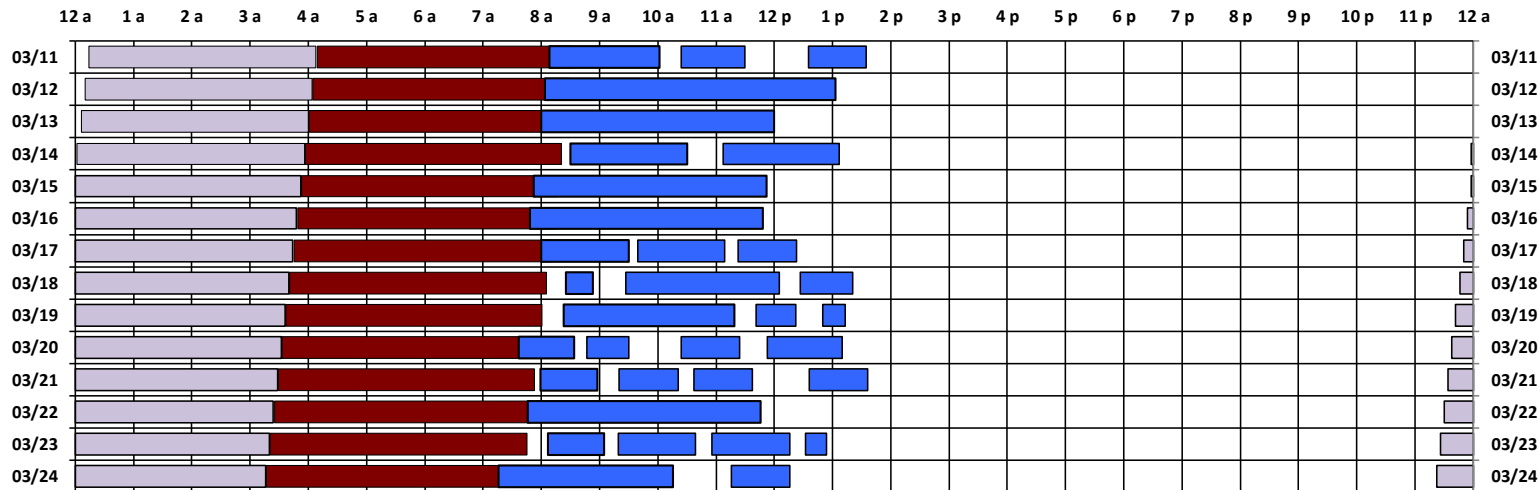

You are viewing the satellite schedule in Zulu (UTC) Time.

| |
|--------|
| SPTR |
| Skynet |
| DSCS |

South Pole Satellite Schedule

| Date | SPTR Pass 1 | | | SPTR Pass 2 | | | SPTR Pass 3 | | | SPTR Pass 4 | | | SPTR Pass 5 | | | Total Dur | DSCS Pass | | Skynet Pass | |
|----------|-------------|---------|------|-------------|---------|---------|-------------|---------|---------|-------------|---------|---------|-------------|---------|---------|-----------|-----------|--------|-------------|--------|
| | Start | End | Dur | Start | End | Dur | Start | End | Dur | Start | End | Dur | Start | End | Dur | | Start | End | Start | End |
| 03/11/18 | 8:08 A | 10:02 A | 1:54 | 10:24 A | 11:30 A | 1:06 | 12:35 P | 1:35 P | 1:00 | No Pass | No Pass | No Pass | No Pass | No Pass | No Pass | 4:00 | 12:14 A | 4:08 A | 4:09 A | 8:33 A |
| 03/12/18 | 8:04 A | 1:03 P | 4:59 | No Pass | No Pass | No Pass | No Pass | No Pass | No Pass | No Pass | No Pass | No Pass | No Pass | No Pass | No Pass | 4:59 | 12:10 A | 4:04 A | 4:05 A | 8:29 A |
| 03/13/18 | 8:00 A | 12:00 P | 4:00 | No Pass | No Pass | No Pass | No Pass | No Pass | No Pass | No Pass | No Pass | No Pass | No Pass | No Pass | No Pass | 4:00 | 12:06 A | 4:00 A | 4:01 A | 8:25 A |
| 03/14/18 | 8:30 A | 10:30 A | 2:00 | 11:07 A | 1:07 P | 2:00 | No Pass | No Pass | No Pass | No Pass | No Pass | No Pass | No Pass | No Pass | No Pass | 4:00 | 12:02 A | 3:56 A | 3:57 A | 8:21 A |
| 03/15/18 | 7:52 A | 11:52 A | 4:00 | No Pass | No Pass | No Pass | No Pass | No Pass | No Pass | No Pass | No Pass | No Pass | No Pass | No Pass | No Pass | 4:00 | 11:58 P | 3:52 A | 3:53 A | 8:17 A |
| 03/16/18 | 7:48 A | 11:48 A | 4:00 | No Pass | No Pass | No Pass | No Pass | No Pass | No Pass | No Pass | No Pass | No Pass | No Pass | No Pass | No Pass | 4:00 | 11:54 P | 3:48 A | 3:49 A | 8:13 A |
| 03/17/18 | 8:00 A | 9:30 A | 1:30 | 9:39 A | 11:09 A | 1:30 | 11:23 A | 12:23 P | 1:00 | No Pass | No Pass | No Pass | No Pass | No Pass | No Pass | 4:00 | 11:50 P | 3:44 A | 3:45 A | 8:09 A |
| 03/18/18 | 8:25 A | 8:53 A | 0:28 | 9:27 A | 12:05 P | 2:38 | 12:27 P | 1:21 P | 0:54 | No Pass | No Pass | No Pass | No Pass | No Pass | No Pass | 4:00 | 11:46 P | 3:40 A | 3:41 A | 8:05 A |
| 03/19/18 | 8:23 A | 11:19 A | 2:56 | 11:41 A | 12:22 P | 0:41 | 12:50 P | 1:13 P | 0:23 | No Pass | No Pass | No Pass | No Pass | No Pass | No Pass | 4:00 | 11:42 P | 3:36 A | 3:37 A | 8:01 A |
| 03/20/18 | 7:37 A | 8:34 A | 0:57 | 8:47 A | 9:30 A | 0:43 | 10:24 A | 11:24 A | 1:00 | 11:53 A | 1:10 P | 1:17 | No Pass | No Pass | No Pass | 3:57 | 11:38 P | 3:32 A | 3:33 A | 7:57 A |
| 03/21/18 | 7:59 A | 8:58 A | 0:59 | 9:20 A | 10:21 A | 1:01 | 10:37 A | 11:37 A | 1:00 | 12:36 P | 1:36 P | 1:00 | No Pass | No Pass | No Pass | 4:00 | 11:34 P | 3:28 A | 3:29 A | 7:53 A |
| 03/22/18 | 7:46 A | 11:46 A | 4:00 | No Pass | No Pass | No Pass | No Pass | No Pass | No Pass | No Pass | No Pass | No Pass | No Pass | No Pass | No Pass | 4:00 | 11:30 P | 3:24 A | 3:25 A | 7:49 A |
| 03/23/18 | 8:07 A | 9:05 A | 0:58 | 9:19 A | 10:39 A | 1:20 | 10:56 A | 12:16 P | 1:20 | 12:32 P | 12:54 P | 0:22 | No Pass | No Pass | No Pass | 4:00 | 11:26 P | 3:20 A | 3:21 A | 7:45 A |
| 03/24/18 | 7:16 A | 10:16 A | 3:00 | 11:16 A | 12:16 P | 1:00 | No Pass | No Pass | No Pass | No Pass | No Pass | No Pass | No Pass | No Pass | No Pass | 4:00 | 11:22 P | 3:16 A | 3:17 A | 7:41 A |