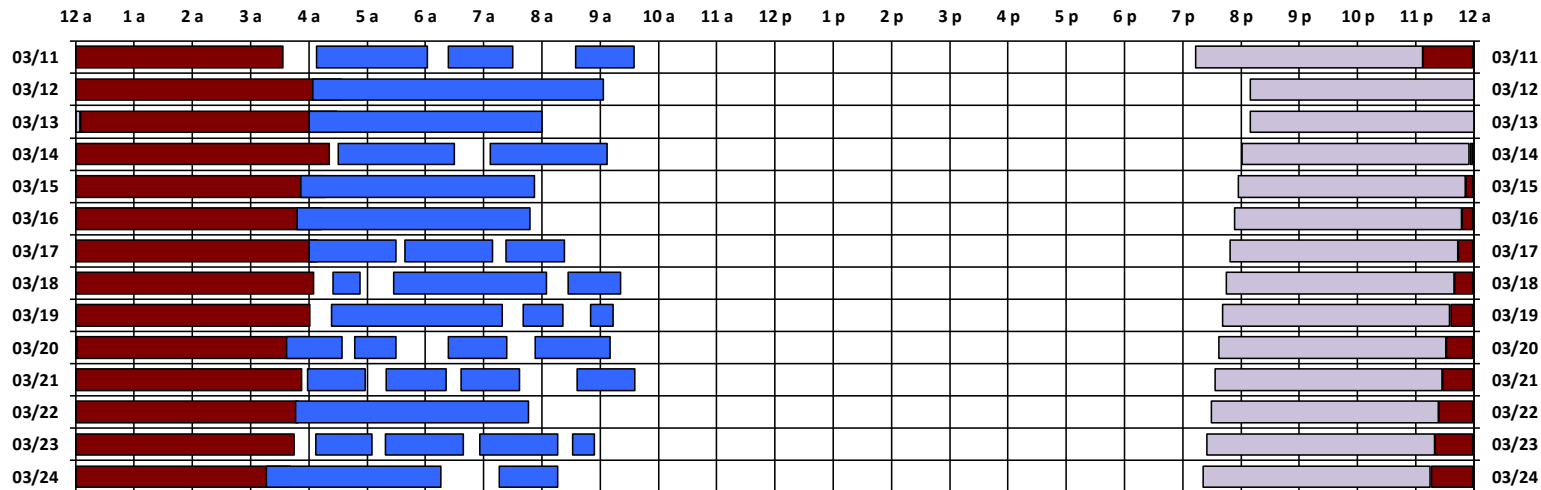

You are viewing the satellite schedule in Eastern Time. Daylight saving time, when applicable, is included.

SPTR
Skynet
DSCS

South Pole Satellite Schedule

Date	SPTR Pass 1			SPTR Pass 2			SPTR Pass 3			SPTR Pass 4			SPTR Pass 5			Total Dur	DSCS Pass		Skynet Pass	
	Start	End	Dur	Start	End	Dur	Start	End	Dur	Start	End	Dur	Start	End	Dur		Start	End	Start	End
03/11/18	4:08 A	6:02 A	1:54	6:24 A	7:30 A	1:06	8:35 A	9:35 A	1:00	No Pass	No Pass	No Pass	No Pass	No Pass	No Pass	4:00	7:14 P	11:08 P	11:09 P	3:33 A
03/12/18	4:04 A	9:03 A	4:59	No Pass	No Pass	No Pass	No Pass	No Pass	No Pass	No Pass	No Pass	No Pass	No Pass	No Pass	No Pass	4:59	8:10 P	12:04 A	12:05 A	4:29 A
03/13/18	4:00 A	8:00 A	4:00	No Pass	No Pass	No Pass	No Pass	No Pass	No Pass	No Pass	No Pass	No Pass	No Pass	No Pass	No Pass	4:00	8:06 P	12:00 A	12:01 A	4:25 A
03/14/18	4:30 A	6:30 A	2:00	7:07 A	9:07 A	2:00	No Pass	No Pass	No Pass	No Pass	No Pass	No Pass	No Pass	No Pass	No Pass	4:00	8:02 P	11:56 P	11:57 P	4:21 A
03/15/18	3:52 A	7:52 A	4:00	No Pass	No Pass	No Pass	No Pass	No Pass	No Pass	No Pass	No Pass	No Pass	No Pass	No Pass	No Pass	4:00	7:58 P	11:52 P	11:53 P	4:17 A
03/16/18	3:48 A	7:48 A	4:00	No Pass	No Pass	No Pass	No Pass	No Pass	No Pass	No Pass	No Pass	No Pass	No Pass	No Pass	No Pass	4:00	7:54 P	11:48 P	11:49 P	4:13 A
03/17/18	4:00 A	5:30 A	1:30	5:39 A	7:09 A	1:30	7:23 A	8:23 A	1:00	No Pass	No Pass	No Pass	No Pass	No Pass	No Pass	4:00	7:50 P	11:44 P	11:45 P	4:09 A
03/18/18	4:25 A	4:53 A	0:28	5:27 A	8:05 A	2:38	8:27 A	9:21 A	0:54	No Pass	No Pass	No Pass	No Pass	No Pass	No Pass	4:00	7:46 P	11:40 P	11:41 P	4:05 A
03/19/18	4:23 A	7:19 A	2:56	7:41 A	8:22 A	0:41	8:50 A	9:13 A	0:23	No Pass	No Pass	No Pass	No Pass	No Pass	No Pass	4:00	7:42 P	11:36 P	11:37 P	4:01 A
03/20/18	3:37 A	4:34 A	0:57	4:47 A	5:30 A	0:43	6:24 A	7:24 A	1:00	7:53 A	9:10 A	1:17	No Pass	No Pass	No Pass	3:57	7:38 P	11:32 P	11:33 P	3:57 A
03/21/18	3:59 A	4:58 A	0:59	5:20 A	6:21 A	1:01	6:37 A	7:37 A	1:00	8:36 A	9:36 A	1:00	No Pass	No Pass	No Pass	4:00	7:34 P	11:28 P	11:29 P	3:53 A
03/22/18	3:46 A	7:46 A	4:00	No Pass	No Pass	No Pass	No Pass	No Pass	No Pass	No Pass	No Pass	No Pass	No Pass	No Pass	No Pass	4:00	7:30 P	11:24 P	11:25 P	3:49 A
03/23/18	4:07 A	5:05 A	0:58	5:19 A	6:39 A	1:20	6:56 A	8:16 A	1:20	8:32 A	8:54 A	0:22	No Pass	No Pass	No Pass	4:00	7:26 P	11:20 P	11:21 P	3:45 A
03/24/18	3:16 A	6:16 A	3:00	7:16 A	8:16 A	1:00	No Pass	No Pass	No Pass	No Pass	No Pass	No Pass	No Pass	No Pass	No Pass	4:00	7:22 P	11:16 P	11:17 P	3:41 A

* Pass continues from previous or into next day.

† An additional pass occurs on this day, not shown on the schedule. Refer to CEL text file for details.

Schedule updated on 03/12/18