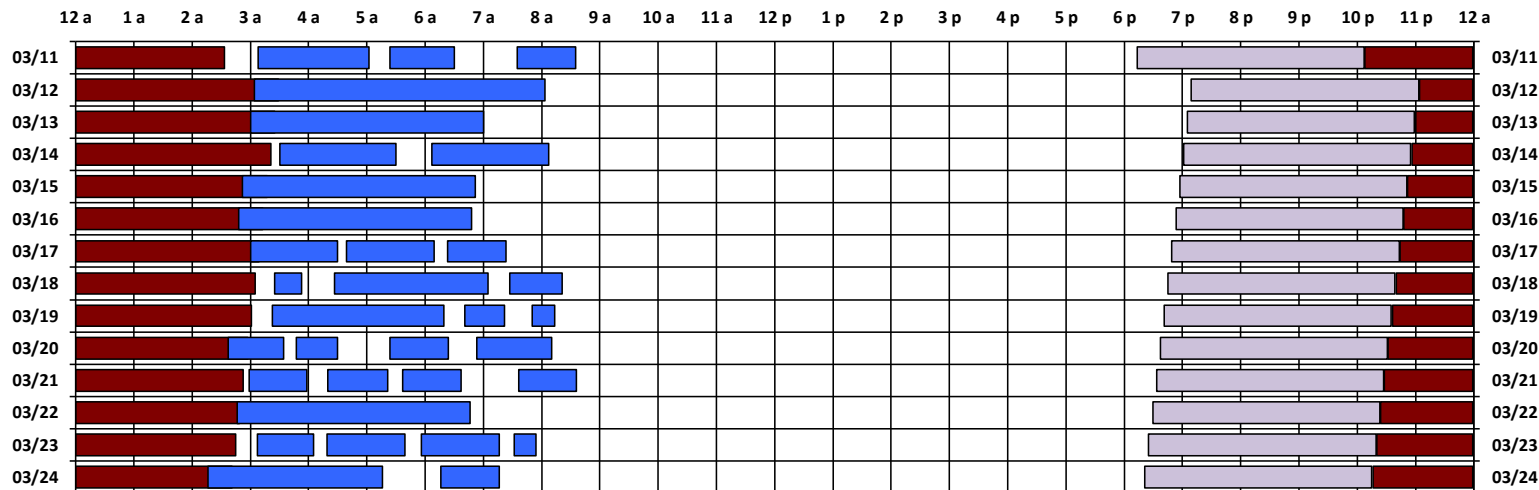

You are viewing the satellite schedule in Central Time. Daylight saving time, when applicable, is included.

SPTR
Skynet
DSCS

South Pole Satellite Schedule

Date	SPTR Pass 1			SPTR Pass 2			SPTR Pass 3			SPTR Pass 4			SPTR Pass 5			Total Dur	DSCS Pass		Skynet Pass	
	Start	End	Dur	Start	End	Dur	Start	End	Dur	Start	End	Dur	Start	End	Dur		Start	End	Start	End
03/11/18	3:08 A	5:02 A	1:54	5:24 A	6:30 A	1:06	7:35 A	8:35 A	1:00	No Pass	No Pass	No Pass	No Pass	No Pass	No Pass	4:00	6:14 P	10:08 P	10:09 P	2:33 A
03/12/18	3:04 A	8:03 A	4:59	No Pass	No Pass	No Pass	No Pass	No Pass	No Pass	No Pass	No Pass	No Pass	No Pass	No Pass	No Pass	4:59	7:10 P	11:04 P	11:05 P	3:29 A
03/13/18	3:00 A	7:00 A	4:00	No Pass	No Pass	No Pass	No Pass	No Pass	No Pass	No Pass	No Pass	No Pass	No Pass	No Pass	No Pass	4:00	7:06 P	11:00 P	11:01 P	3:25 A
03/14/18	3:30 A	5:30 A	2:00	6:07 A	8:07 A	2:00	No Pass	No Pass	No Pass	No Pass	No Pass	No Pass	No Pass	No Pass	No Pass	4:00	7:02 P	10:56 P	10:57 P	3:21 A
03/15/18	2:52 A	6:52 A	4:00	No Pass	No Pass	No Pass	No Pass	No Pass	No Pass	No Pass	No Pass	No Pass	No Pass	No Pass	No Pass	4:00	6:58 P	10:52 P	10:53 P	3:17 A
03/16/18	2:48 A	6:48 A	4:00	No Pass	No Pass	No Pass	No Pass	No Pass	No Pass	No Pass	No Pass	No Pass	No Pass	No Pass	No Pass	4:00	6:54 P	10:48 P	10:49 P	3:13 A
03/17/18	3:00 A	4:30 A	1:30	4:39 A	6:09 A	1:30	6:23 A	7:23 A	1:00	No Pass	No Pass	No Pass	No Pass	No Pass	No Pass	4:00	6:50 P	10:44 P	10:45 P	3:09 A
03/18/18	3:25 A	3:53 A	0:28	4:27 A	7:05 A	2:38	7:27 A	8:21 A	0:54	No Pass	No Pass	No Pass	No Pass	No Pass	No Pass	4:00	6:46 P	10:40 P	10:41 P	3:05 A
03/19/18	3:23 A	6:19 A	2:56	6:41 A	7:22 A	0:41	7:50 A	8:13 A	0:23	No Pass	No Pass	No Pass	No Pass	No Pass	No Pass	4:00	6:42 P	10:36 P	10:37 P	3:01 A
03/20/18	2:37 A	3:34 A	0:57	3:47 A	4:30 A	0:43	5:24 A	6:24 A	1:00	6:53 A	8:10 A	1:17	No Pass	No Pass	No Pass	3:57	6:38 P	10:32 P	10:33 P	2:57 A
03/21/18	2:59 A	3:58 A	0:59	4:20 A	5:21 A	1:01	5:37 A	6:37 A	1:00	7:36 A	8:36 A	1:00	No Pass	No Pass	No Pass	4:00	6:34 P	10:28 P	10:29 P	2:53 A
03/22/18	2:46 A	6:46 A	4:00	No Pass	No Pass	No Pass	No Pass	No Pass	No Pass	No Pass	No Pass	No Pass	No Pass	No Pass	No Pass	4:00	6:30 P	10:24 P	10:25 P	2:49 A
03/23/18	3:07 A	4:05 A	0:58	4:19 A	5:39 A	1:20	5:56 A	7:16 A	1:20	7:32 A	7:54 A	0:22	No Pass	No Pass	No Pass	4:00	6:26 P	10:20 P	10:21 P	2:45 A
03/24/18	2:16 A	5:16 A	3:00	6:16 A	7:16 A	1:00	No Pass	No Pass	No Pass	No Pass	No Pass	No Pass	No Pass	No Pass	No Pass	4:00	6:22 P	10:16 P	10:17 P	2:41 A

* Pass continues from previous or into next day.

† An additional pass occurs on this day, not shown on the schedule. Refer to CEL text file for details.

Schedule updated on 03/12/18