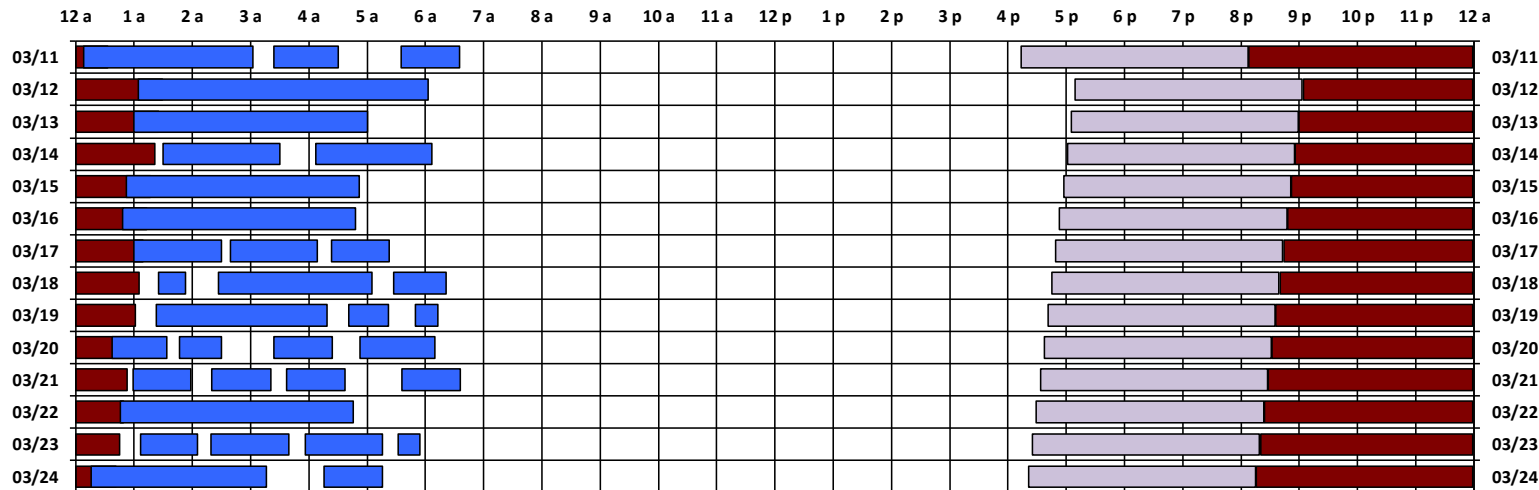

You are viewing the satellite schedule in Pacific Time. Daylight saving time, when applicable, is included.

SPTR
Skynet
DSCS

South Pole Satellite Schedule

Date	SPTR Pass 1			SPTR Pass 2			SPTR Pass 3			SPTR Pass 4			SPTR Pass 5			Total Dur	DSCS Pass		Skynet Pass	
	Start	End	Dur	Start	End	Dur	Start	End	Dur	Start	End	Dur	Start	End	Dur		Start	End	Start	End
03/11/18	12:08 A	3:02 A	2:54	3:24 A	4:30 A	1:06	5:35 A	6:35 A	1:00	No Pass	No Pass	No Pass	No Pass	No Pass	No Pass	5:00	4:14 P	8:08 P	8:09 P	12:33 A
03/12/18	1:04 A	6:03 A	4:59	No Pass	No Pass	No Pass	No Pass	No Pass	No Pass	No Pass	No Pass	No Pass	No Pass	No Pass	No Pass	4:59	5:10 P	9:04 P	9:05 P	1:29 A
03/13/18	1:00 A	5:00 A	4:00	No Pass	No Pass	No Pass	No Pass	No Pass	No Pass	No Pass	No Pass	No Pass	No Pass	No Pass	No Pass	4:00	5:06 P	9:00 P	9:01 P	1:25 A
03/14/18	1:30 A	3:30 A	2:00	4:07 A	6:07 A	2:00	No Pass	No Pass	No Pass	No Pass	No Pass	No Pass	No Pass	No Pass	No Pass	4:00	5:02 P	8:56 P	8:57 P	1:21 A
03/15/18	12:52 A	4:52 A	4:00	No Pass	No Pass	No Pass	No Pass	No Pass	No Pass	No Pass	No Pass	No Pass	No Pass	No Pass	No Pass	4:00	4:58 P	8:52 P	8:53 P	1:17 A
03/16/18	12:48 A	4:48 A	4:00	No Pass	No Pass	No Pass	No Pass	No Pass	No Pass	No Pass	No Pass	No Pass	No Pass	No Pass	No Pass	4:00	4:54 P	8:48 P	8:49 P	1:13 A
03/17/18	1:00 A	2:30 A	1:30	2:39 A	4:09 A	1:30	4:23 A	5:23 A	1:00	No Pass	No Pass	No Pass	No Pass	No Pass	No Pass	4:00	4:50 P	8:44 P	8:45 P	1:09 A
03/18/18	1:25 A	1:53 A	0:28	2:27 A	5:05 A	2:38	5:27 A	6:21 A	0:54	No Pass	No Pass	No Pass	No Pass	No Pass	No Pass	4:00	4:46 P	8:40 P	8:41 P	1:05 A
03/19/18	1:23 A	4:19 A	2:56	4:41 A	5:22 A	0:41	5:50 A	6:13 A	0:23	No Pass	No Pass	No Pass	No Pass	No Pass	No Pass	4:00	4:42 P	8:36 P	8:37 P	1:01 A
03/20/18	12:37 A	1:34 A	0:57	1:47 A	2:30 A	0:43	3:24 A	4:24 A	1:00	4:53 A	6:10 A	1:17	No Pass	No Pass	No Pass	3:57	4:38 P	8:32 P	8:33 P	12:57 A
03/21/18	12:59 A	1:58 A	0:59	2:20 A	3:21 A	1:01	3:37 A	4:37 A	1:00	5:36 A	6:36 A	1:00	No Pass	No Pass	No Pass	4:00	4:34 P	8:28 P	8:29 P	12:53 A
03/22/18	12:46 A	4:46 A	4:00	No Pass	No Pass	No Pass	No Pass	No Pass	No Pass	No Pass	No Pass	No Pass	No Pass	No Pass	No Pass	4:00	4:30 P	8:24 P	8:25 P	12:49 A
03/23/18	1:07 A	2:05 A	0:58	2:19 A	3:39 A	1:20	3:56 A	5:16 A	1:20	5:32 A	5:54 A	0:22	No Pass	No Pass	No Pass	4:00	4:26 P	8:20 P	8:21 P	12:45 A
03/24/18	12:16 A	3:16 A	3:00	4:16 A	5:16 A	1:00	No Pass	No Pass	No Pass	No Pass	No Pass	No Pass	No Pass	No Pass	No Pass	4:00	4:22 P	8:16 P	8:17 P	12:41 A

* Pass continues from previous or into next day.

† An additional pass occurs on this day, not shown on the schedule. Refer to CEL text file for details.

Schedule updated on 03/12/18