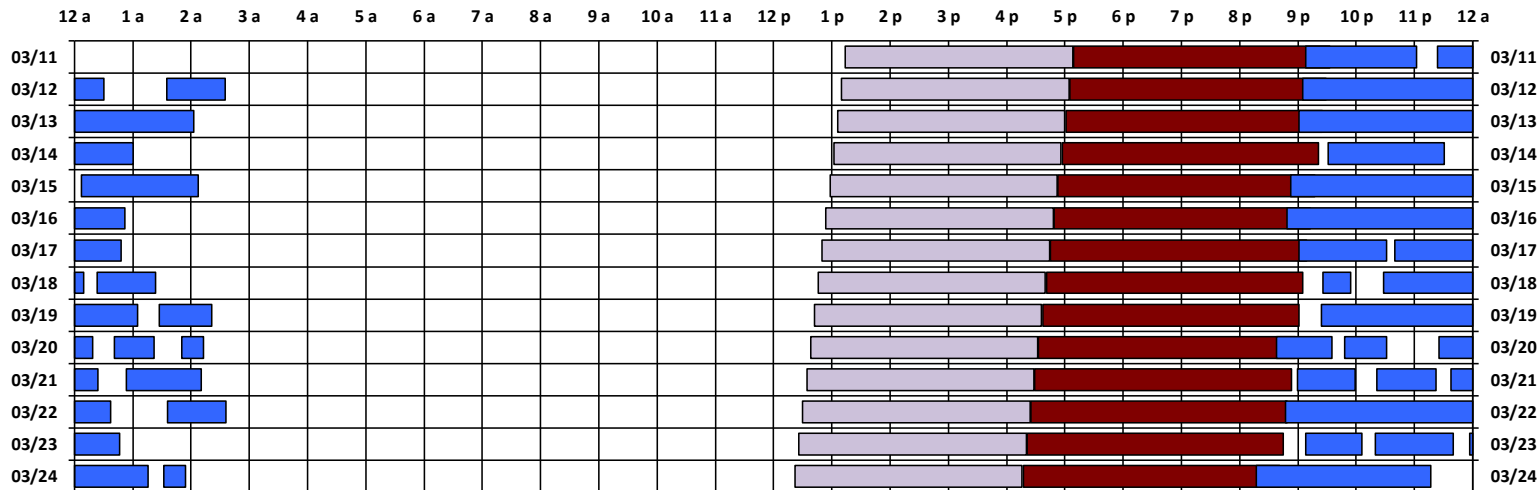

You are viewing the satellite schedule in New Zealand Time. Daylight saving time, when applicable, is included.

SPTR
Skynet
DSCS

South Pole Satellite Schedule

Date	SPTR Pass 1			SPTR Pass 2			SPTR Pass 3			SPTR Pass 4			SPTR Pass 5			Total Dur	DSCS Pass		Skynet Pass	
	Start	End	Dur	Start	End	Dur	Start	End	Dur	Start	End	Dur	Start	End	Dur		Start	End	Start	End
03/11/18	9:08 P	11:02 P	1:54	11:24 P	12:00 A*	0:36	No Pass	No Pass	No Pass	No Pass	No Pass	No Pass	No Pass	No Pass	No Pass	2:30	1:14 P	5:08 P	5:09 P	9:33 P
03/12/18	12:00 A*	12:30 A	0:30	1:35 A	2:35 A	1:00	9:04 P	12:00 A*	2:56	No Pass	No Pass	No Pass	No Pass	No Pass	No Pass	4:26	1:10 P	5:04 P	5:05 P	9:29 P
03/13/18	12:00 A*	2:03 A	2:03	9:00 P	12:00 A*	3:00	No Pass	No Pass	No Pass	No Pass	No Pass	No Pass	No Pass	No Pass	No Pass	5:03	1:06 P	5:00 P	5:01 P	9:25 P
03/14/18	12:00 A*	1:00 A	1:00	9:30 P	11:30 P	2:00	No Pass	No Pass	No Pass	No Pass	No Pass	No Pass	No Pass	No Pass	No Pass	3:00	1:02 P	4:56 P	4:57 P	9:21 P
03/15/18	12:07 A	2:07 A	2:00	8:52 P	12:00 A*	3:08	No Pass	No Pass	No Pass	No Pass	No Pass	No Pass	No Pass	No Pass	No Pass	5:08	12:58 P	4:52 P	4:53 P	9:17 P
03/16/18	12:00 A*	12:52 A	0:52	8:48 P	12:00 A*	3:12	No Pass	No Pass	No Pass	No Pass	No Pass	No Pass	No Pass	No Pass	No Pass	4:04	12:54 P	4:48 P	4:49 P	9:13 P
03/17/18	12:00 A*	12:48 A	0:48	9:00 P	10:30 P	1:30	10:39 P	12:00 A*	1:21	No Pass	No Pass	No Pass	No Pass	No Pass	No Pass	3:39	12:50 P	4:44 P	4:45 P	9:09 P
03/18/18	12:00 A*	12:09 A	0:09	12:23 A	1:23 A	1:00	9:25 P	9:53 P	0:28	10:27 P	12:00 A*	1:33	No Pass	No Pass	No Pass	3:10	12:46 P	4:40 P	4:41 P	9:05 P
03/19/18	12:00 A*	1:05 A	1:05	1:27 A	2:21 A	0:54	9:23 P	12:00 A*	2:37	No Pass	No Pass	No Pass	No Pass	No Pass	No Pass	4:36	12:42 P	4:36 P	4:37 P	9:01 P
03/20/18	12:00 A*	12:19 A	0:19	12:41 A	1:22 A	0:41	1:50 A	2:13 A	0:23	8:37 P	9:34 P	0:57	9:47 P	10:30 P	0:43	03:03†	12:38 P	4:32 P	4:33 P	8:57 P
03/21/18	12:53 A	2:10 A	1:17	8:59 P	9:58 P	0:59	10:20 P	11:21 P	1:01	11:37 P	12:00 A*	0:23	No Pass	No Pass	No Pass	3:40	12:34 P	4:28 P	4:29 P	8:53 P
03/22/18	12:00 A*	12:37 A	0:37	1:36 A	2:36 A	1:00	8:46 P	12:00 A*	3:14	No Pass	No Pass	No Pass	No Pass	No Pass	No Pass	4:51	12:30 P	4:24 P	4:25 P	8:49 P
03/23/18	12:00 A*	12:46 A	0:46	9:07 P	10:05 P	0:58	10:19 P	11:39 P	1:20	11:56 P	12:00 A*	0:04	No Pass	No Pass	No Pass	3:08	12:26 P	4:20 P	4:21 P	8:45 P
03/24/18	12:00 A*	1:16 A	1:16	1:32 A	1:54 A	0:22	8:16 P	11:16 P	3:00	No Pass	No Pass	No Pass	No Pass	No Pass	No Pass	4:38	12:22 P	4:16 P	4:17 P	8:41 P

* Pass continues from previous or into next day.

† An additional pass occurs on this day, not shown on the schedule. Refer to CEL text file for details.