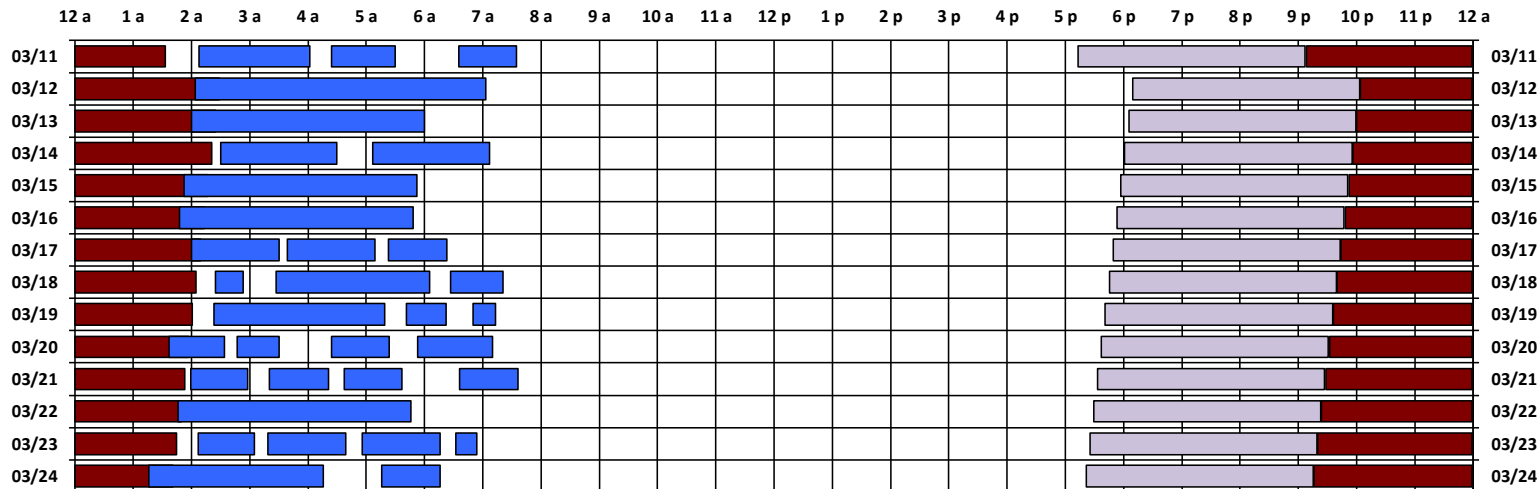

You are viewing the satellite schedule in Mountain Time. Daylight saving time, when applicable, is included.

SPTR
Skynet
DSCS

South Pole Satellite Schedule

Date	SPTR Pass 1			SPTR Pass 2			SPTR Pass 3			SPTR Pass 4			SPTR Pass 5			Total Dur	DSCS Pass		Skynet Pass	
	Start	End	Dur	Start	End	Dur	Start	End	Dur	Start	End	Dur	Start	End	Dur		Start	End	Start	End
03/11/18	2:08 A	4:02 A	1:54	4:24 A	5:30 A	1:06	6:35 A	7:35 A	1:00	No Pass	No Pass	No Pass	No Pass	No Pass	No Pass	4:00	5:14 P	9:08 P	9:09 P	1:33 A
03/12/18	2:04 A	7:03 A	4:59	No Pass	No Pass	No Pass	No Pass	No Pass	No Pass	No Pass	No Pass	No Pass	No Pass	No Pass	No Pass	4:59	6:10 P	10:04 P	10:05 P	2:29 A
03/13/18	2:00 A	6:00 A	4:00	No Pass	No Pass	No Pass	No Pass	No Pass	No Pass	No Pass	No Pass	No Pass	No Pass	No Pass	No Pass	4:00	6:06 P	10:00 P	10:01 P	2:25 A
03/14/18	2:30 A	4:30 A	2:00	5:07 A	7:07 A	2:00	No Pass	No Pass	No Pass	No Pass	No Pass	No Pass	No Pass	No Pass	No Pass	4:00	6:02 P	9:56 P	9:57 P	2:21 A
03/15/18	1:52 A	5:52 A	4:00	No Pass	No Pass	No Pass	No Pass	No Pass	No Pass	No Pass	No Pass	No Pass	No Pass	No Pass	No Pass	4:00	5:58 P	9:52 P	9:53 P	2:17 A
03/16/18	1:48 A	5:48 A	4:00	No Pass	No Pass	No Pass	No Pass	No Pass	No Pass	No Pass	No Pass	No Pass	No Pass	No Pass	No Pass	4:00	5:54 P	9:48 P	9:49 P	2:13 A
03/17/18	2:00 A	3:30 A	1:30	3:39 A	5:09 A	1:30	5:23 A	6:23 A	1:00	No Pass	No Pass	No Pass	No Pass	No Pass	No Pass	4:00	5:50 P	9:44 P	9:45 P	2:09 A
03/18/18	2:25 A	2:53 A	0:28	3:27 A	6:05 A	2:38	6:27 A	7:21 A	0:54	No Pass	No Pass	No Pass	No Pass	No Pass	No Pass	4:00	5:46 P	9:40 P	9:41 P	2:05 A
03/19/18	2:23 A	5:19 A	2:56	5:41 A	6:22 A	0:41	6:50 A	7:13 A	0:23	No Pass	No Pass	No Pass	No Pass	No Pass	No Pass	4:00	5:42 P	9:36 P	9:37 P	2:01 A
03/20/18	1:37 A	2:34 A	0:57	2:47 A	3:30 A	0:43	4:24 A	5:24 A	1:00	5:53 A	7:10 A	1:17	No Pass	No Pass	No Pass	3:57	5:38 P	9:32 P	9:33 P	1:57 A
03/21/18	1:59 A	2:58 A	0:59	3:20 A	4:21 A	1:01	4:37 A	5:37 A	1:00	6:36 A	7:36 A	1:00	No Pass	No Pass	No Pass	4:00	5:34 P	9:28 P	9:29 P	1:53 A
03/22/18	1:46 A	5:46 A	4:00	No Pass	No Pass	No Pass	No Pass	No Pass	No Pass	No Pass	No Pass	No Pass	No Pass	No Pass	No Pass	4:00	5:30 P	9:24 P	9:25 P	1:49 A
03/23/18	2:07 A	3:05 A	0:58	3:19 A	4:39 A	1:20	4:56 A	6:16 A	1:20	6:32 A	6:54 A	0:22	No Pass	No Pass	No Pass	4:00	5:26 P	9:20 P	9:21 P	1:45 A
03/24/18	1:16 A	4:16 A	3:00	5:16 A	6:16 A	1:00	No Pass	No Pass	No Pass	No Pass	No Pass	No Pass	No Pass	No Pass	No Pass	4:00	5:22 P	9:16 P	9:17 P	1:41 A

* Pass continues from previous or into next day.

† An additional pass occurs on this day, not shown on the schedule. Refer to CEL text file for details.

Schedule updated on 03/12/18