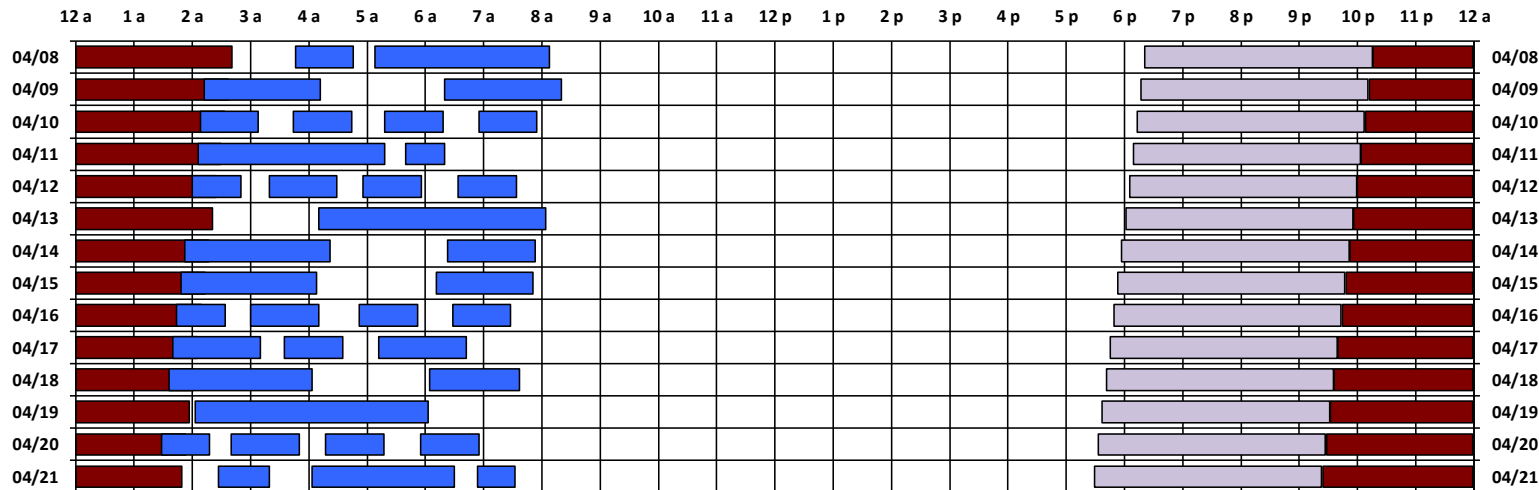

You are viewing the satellite schedule in Eastern Time. Daylight saving time, when applicable, is included.

SPTR
Skynet
DSCS

South Pole Satellite Schedule

Date	SPTR Pass 1			SPTR Pass 2			SPTR Pass 3			SPTR Pass 4			SPTR Pass 5			Total Dur	DSCS Pass		Skynet Pass	
	Start	End	Dur	Start	End	Dur	Start	End	Dur	Start	End	Dur	Start	End	Dur		Start	End	Start	End
04/08/18	3:46 A	4:46 A	1:00	5:08 A	8:08 A	3:00	No Pass	No Pass	No Pass	No Pass	No Pass	No Pass	No Pass	No Pass	No Pass	4:00	6:22 P	10:16 P	10:17 P	2:41 A
04/09/18	2:12 A	4:12 A	2:00	6:20 A	8:20 A	2:00	No Pass	No Pass	No Pass	No Pass	No Pass	No Pass	No Pass	No Pass	No Pass	4:00	6:18 P	10:12 P	10:13 P	2:37 A
04/10/18	2:08 A	3:08 A	1:00	3:44 A	4:44 A	1:00	5:18 A	6:18 A	1:00	6:55 A	7:55 A	1:00	No Pass	No Pass	No Pass	4:00	6:14 P	10:08 P	10:09 P	2:33 A
04/11/18	2:06 A	5:18 A	3:12	5:40 A	6:20 A	0:40	No Pass	No Pass	No Pass	No Pass	No Pass	No Pass	No Pass	No Pass	No Pass	3:52	6:10 P	10:04 P	10:05 P	2:29 A
04/12/18	2:00 A	2:50 A	0:50	3:19 A	4:29 A	1:10	4:56 A	5:56 A	1:00	6:34 A	7:34 A	1:00	No Pass	No Pass	No Pass	4:00	6:06 P	10:00 P	10:01 P	2:25 A
04/13/18	4:10 A	8:04 A	3:54	No Pass	No Pass	No Pass	No Pass	No Pass	No Pass	No Pass	No Pass	No Pass	No Pass	No Pass	No Pass	3:54	6:02 P	9:56 P	9:57 P	2:21 A
04/14/18	1:52 A	4:22 A	2:30	6:23 A	7:53 A	1:30	No Pass	No Pass	No Pass	No Pass	No Pass	No Pass	No Pass	No Pass	No Pass	4:00	5:58 P	9:52 P	9:53 P	2:17 A
04/15/18	1:48 A	4:08 A	2:20	6:11 A	7:51 A	1:40	No Pass	No Pass	No Pass	No Pass	No Pass	No Pass	No Pass	No Pass	No Pass	4:00	5:54 P	9:48 P	9:49 P	2:13 A
04/16/18	1:44 A	2:34 A	0:50	3:00 A	4:10 A	1:10	4:52 A	5:52 A	1:00	6:28 A	7:28 A	1:00	No Pass	No Pass	No Pass	4:00	5:50 P	9:44 P	9:45 P	2:09 A
04/17/18	1:40 A	3:10 A	1:30	3:35 A	4:35 A	1:00	5:12 A	6:42 A	1:30	No Pass	No Pass	No Pass	No Pass	No Pass	No Pass	4:00	5:46 P	9:40 P	9:41 P	2:05 A
04/18/18	1:36 A	4:03 A	2:27	6:04 A	7:37 A	1:33	No Pass	No Pass	No Pass	No Pass	No Pass	No Pass	No Pass	No Pass	No Pass	4:00	5:42 P	9:36 P	9:37 P	2:01 A
04/19/18	2:03 A	6:03 A	4:00	No Pass	No Pass	No Pass	No Pass	No Pass	No Pass	No Pass	No Pass	No Pass	No Pass	No Pass	No Pass	4:00	5:38 P	9:32 P	9:33 P	1:57 A
04/20/18	1:28 A	2:18 A	0:50	2:40 A	3:50 A	1:10	4:17 A	5:17 A	1:00	5:55 A	6:55 A	1:00	No Pass	No Pass	No Pass	4:00	5:34 P	9:28 P	9:29 P	1:53 A
04/21/18	2:27 A	3:19 A	0:52	4:03 A	6:30 A	2:27	6:54 A	7:32 A	0:38	No Pass	No Pass	No Pass	No Pass	No Pass	No Pass	3:57	5:30 P	9:24 P	9:25 P	1:49 A

* Pass continues from previous or into next day.

† An additional pass occurs on this day, not shown on the schedule. Refer to CEL text file for details.

Schedule updated on 04/09/18