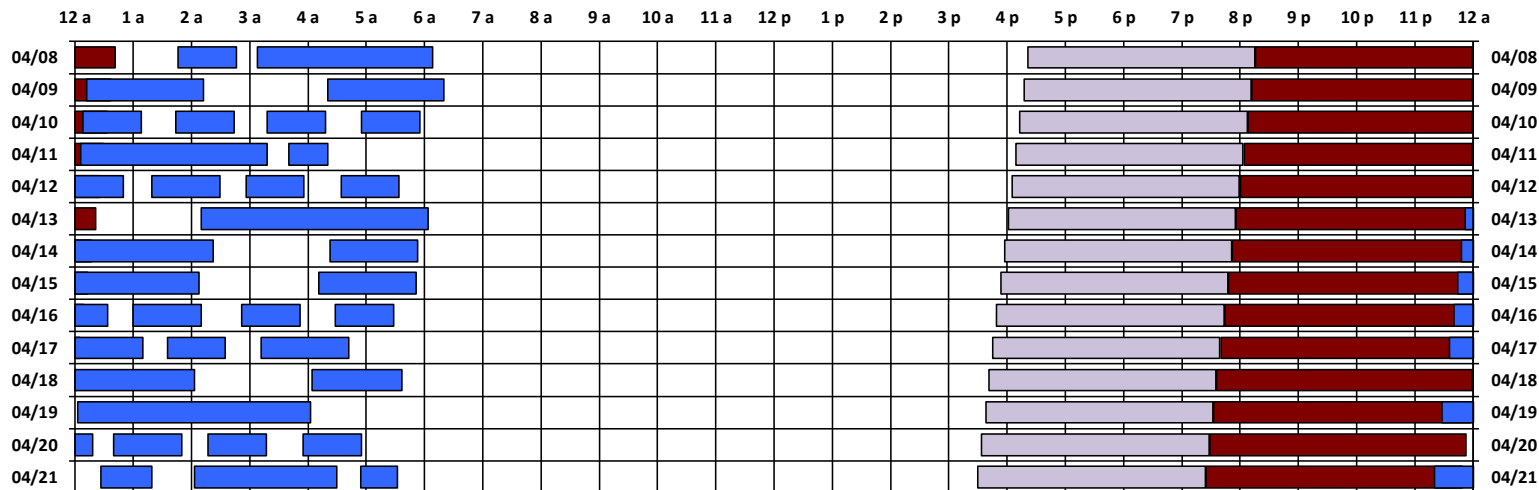

You are viewing the satellite schedule in Mountain Time. Daylight saving time, when applicable, is included.

SPTR
Skynet
DSCS

South Pole Satellite Schedule

Date	SPTR Pass 1			SPTR Pass 2			SPTR Pass 3			SPTR Pass 4			SPTR Pass 5			Total Dur	DSCS Pass		Skynet Pass	
	Start	End	Dur	Start	End	Dur	Start	End	Dur	Start	End	Dur	Start	End	Dur		Start	End	Start	End
04/08/18	1:46 A	2:46 A	1:00	3:08 A	6:08 A	3:00	No Pass	No Pass	No Pass	No Pass	No Pass	No Pass	No Pass	No Pass	No Pass	4:00	4:22 P	8:16 P	8:17 P	12:41 A
04/09/18	12:12 A	2:12 A	2:00	4:20 A	6:20 A	2:00	No Pass	No Pass	No Pass	No Pass	No Pass	No Pass	No Pass	No Pass	No Pass	4:00	4:18 P	8:12 P	8:13 P	12:37 A
04/10/18	12:08 A	1:08 A	1:00	1:44 A	2:44 A	1:00	3:18 A	4:18 A	1:00	4:55 A	5:55 A	1:00	No Pass	No Pass	No Pass	4:00	4:14 P	8:08 P	8:09 P	12:33 A
04/11/18	12:06 A	3:18 A	3:12	3:40 A	4:20 A	0:40	No Pass	No Pass	No Pass	No Pass	No Pass	No Pass	No Pass	No Pass	No Pass	3:52	4:10 P	8:04 P	8:05 P	12:29 A
04/12/18	No Pass	12:50 A	No Pass	1:19 A	2:29 A	1:10	2:56 A	3:56 A	1:00	4:34 A	5:34 A	1:00	No Pass	No Pass	No Pass	3:10	4:06 P	8:00 P	8:01 P	12:25 A
04/13/18	2:10 A	6:04 A	3:54	11:52 P	12:00 A*	0:08	No Pass	No Pass	No Pass	No Pass	No Pass	No Pass	No Pass	No Pass	No Pass	4:02	4:02 P	7:56 P	7:57 P	12:21 A
04/14/18	12:00 A*	2:22 A	2:22	4:23 A	5:53 A	1:30	11:48 P	12:00 A*	0:12	No Pass	No Pass	No Pass	No Pass	No Pass	No Pass	4:04	3:58 P	7:52 P	7:53 P	12:17 A
04/15/18	12:00 A*	2:08 A	2:08	4:11 A	5:51 A	1:40	11:44 P	12:00 A*	0:16	No Pass	No Pass	No Pass	No Pass	No Pass	No Pass	4:04	3:54 P	7:48 P	7:49 P	12:13 A
04/16/18	12:00 A*	12:34 A	0:34	1:00 A	2:10 A	1:10	2:52 A	3:52 A	1:00	4:28 A	5:28 A	1:00	11:40 P	12:00 A*	0:20	4:04	3:50 P	7:44 P	7:45 P	12:09 A
04/17/18	12:00 A*	1:10 A	1:10	1:35 A	2:35 A	1:00	3:12 A	4:42 A	1:30	11:36 P	12:00 A*	0:24	No Pass	No Pass	No Pass	4:04	3:46 P	7:40 P	7:41 P	12:05 A
04/18/18	12:00 A*	2:03 A	2:03	4:04 A	5:37 A	1:33	No Pass	No Pass	No Pass	No Pass	No Pass	No Pass	No Pass	No Pass	No Pass	3:36	3:42 P	7:36 P	7:37 P	12:01 A
04/19/18	12:03 A	4:03 A	4:00	11:28 P	12:00 A*	0:32	No Pass	No Pass	No Pass	No Pass	No Pass	No Pass	No Pass	No Pass	No Pass	4:32	3:38 P	7:32 P	7:33 P	11:57 P
04/20/18	12:00 A*	12:18 A	0:18	12:40 A	1:50 A	1:10	2:17 A	3:17 A	1:00	3:55 A	4:55 A	1:00	No Pass	No Pass	No Pass	3:28	3:34 P	7:28 P	7:29 P	11:53 P
04/21/18	12:27 A	1:19 A	0:52	2:03 A	4:30 A	2:27	4:54 A	5:32 A	0:38	11:20 P	12:00 A*	0:40	No Pass	No Pass	No Pass	4:37	3:30 P	7:24 P	7:25 P	11:49 P

* Pass continues from previous or into next day.

† An additional pass occurs on this day, not shown on the schedule. Refer to CEL text file for details.