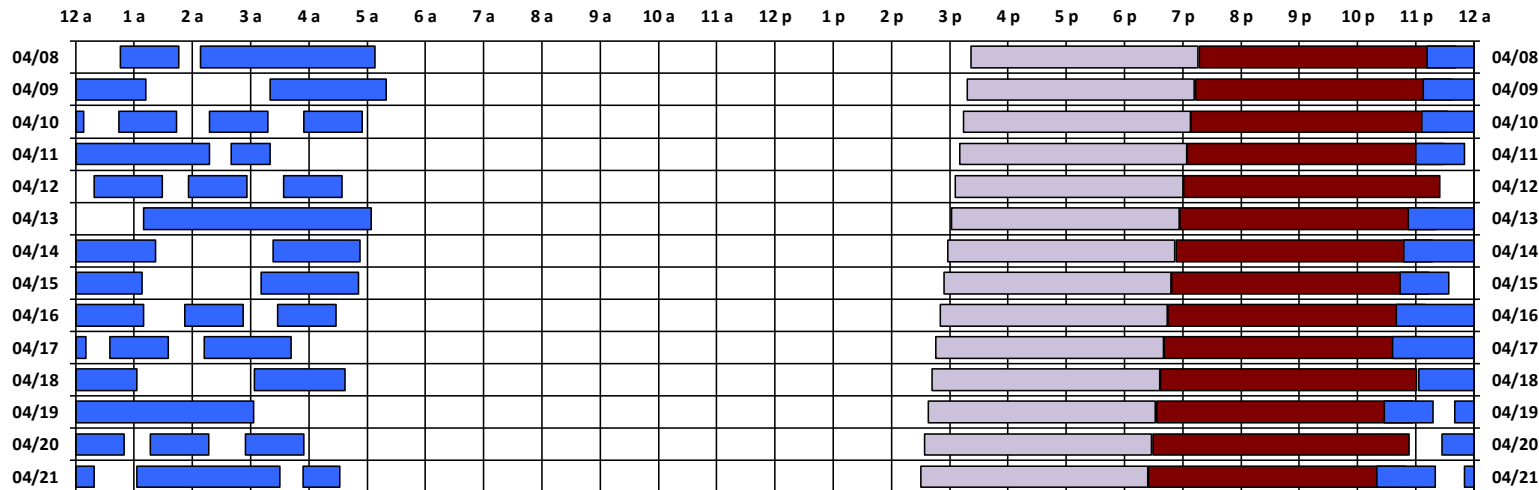

You are viewing the satellite schedule in Pacific Time. Daylight saving time, when applicable, is included.

SPTR
Skynet
DSCS

South Pole Satellite Schedule

Date	SPTR Pass 1			SPTR Pass 2			SPTR Pass 3			SPTR Pass 4			SPTR Pass 5			Total Dur	DSCS Pass		Skynet Pass	
	Start	End	Dur	Start	End	Dur	Start	End	Dur	Start	End	Dur	Start	End	Dur		Start	End	Start	End
04/08/18	12:46 A	1:46 A	1:00	2:08 A	5:08 A	3:00	11:12 P	12:00 A*	0:48	No Pass	No Pass	No Pass	No Pass	No Pass	No Pass	4:48	3:22 P	7:16 P	7:17 P	11:41 P
04/09/18	12:00 A*	1:12 A	1:12	3:20 A	5:20 A	2:00	11:08 P	12:00 A*	0:52	No Pass	No Pass	No Pass	No Pass	No Pass	No Pass	4:04	3:18 P	7:12 P	7:13 P	11:37 P
04/10/18	12:00 A*	12:08 A	0:08	12:44 A	1:44 A	1:00	2:18 A	3:18 A	1:00	3:55 A	4:55 A	1:00	11:06 P	12:00 A*	0:54	4:02	3:14 P	7:08 P	7:09 P	11:33 P
04/11/18	12:00 A*	2:18 A	2:18	2:40 A	3:20 A	0:40	11:00 P	11:50 P	0:50	No Pass	No Pass	No Pass	No Pass	No Pass	No Pass	3:48	3:10 P	7:04 P	7:05 P	11:29 P
04/12/18	12:19 A	1:29 A	1:10	1:56 A	2:56 A	1:00	3:34 A	4:34 A	1:00	No Pass	No Pass	No Pass	No Pass	No Pass	No Pass	3:10	3:06 P	7:00 P	7:01 P	11:25 P
04/13/18	1:10 A	5:04 A	3:54	10:52 P	12:00 A*	1:08	No Pass	No Pass	No Pass	No Pass	No Pass	No Pass	No Pass	No Pass	No Pass	5:02	3:02 P	6:56 P	6:57 P	11:21 P
04/14/18	12:00 A*	1:22 A	1:22	3:23 A	4:53 A	1:30	10:48 P	12:00 A*	1:12	No Pass	No Pass	No Pass	No Pass	No Pass	No Pass	4:04	2:58 P	6:52 P	6:53 P	11:17 P
04/15/18	12:00 A*	1:08 A	1:08	3:11 A	4:51 A	1:40	10:44 P	11:34 P	0:50	No Pass	No Pass	No Pass	No Pass	No Pass	No Pass	3:38	2:54 P	6:48 P	6:49 P	11:13 P
04/16/18	No Pass	1:10 A	No Pass	1:52 A	2:52 A	1:00	3:28 A	4:28 A	1:00	10:40 P	12:00 A*	1:20	No Pass	No Pass	No Pass	3:20	2:50 P	6:44 P	6:45 P	11:09 P
04/17/18	12:00 A*	12:10 A	0:10	12:35 A	1:35 A	1:00	2:12 A	3:42 A	1:30	10:36 P	12:00 A*	1:24	No Pass	No Pass	No Pass	4:04	2:46 P	6:40 P	6:41 P	11:05 P
04/18/18	12:00 A*	1:03 A	1:03	3:04 A	4:37 A	1:33	11:03 P	12:00 A*	0:57	No Pass	No Pass	No Pass	No Pass	No Pass	No Pass	3:33	2:42 P	6:36 P	6:37 P	11:01 P
04/19/18	12:00 A*	3:03 A	3:03	10:28 P	11:18 P	0:50	11:40 P	12:00 A*	0:20	No Pass	No Pass	No Pass	No Pass	No Pass	No Pass	4:13	2:38 P	6:32 P	6:33 P	10:57 P
04/20/18	12:00 A*	12:50 A	0:50	1:17 A	2:17 A	1:00	2:55 A	3:55 A	1:00	11:27 P	12:00 A*	0:33	No Pass	No Pass	No Pass	3:23	2:34 P	6:28 P	6:29 P	10:53 P
04/21/18	12:00 A*	12:19 A	0:19	1:03 A	3:30 A	2:27	3:54 A	4:32 A	0:38	10:20 P	11:20 P	1:00	11:50 P	12:00 A*	0:10	4:34	2:30 P	6:24 P	6:25 P	10:49 P

* Pass continues from previous or into next day.

† An additional pass occurs on this day, not shown on the schedule. Refer to CEL text file for details.

Schedule updated on 04/09/18