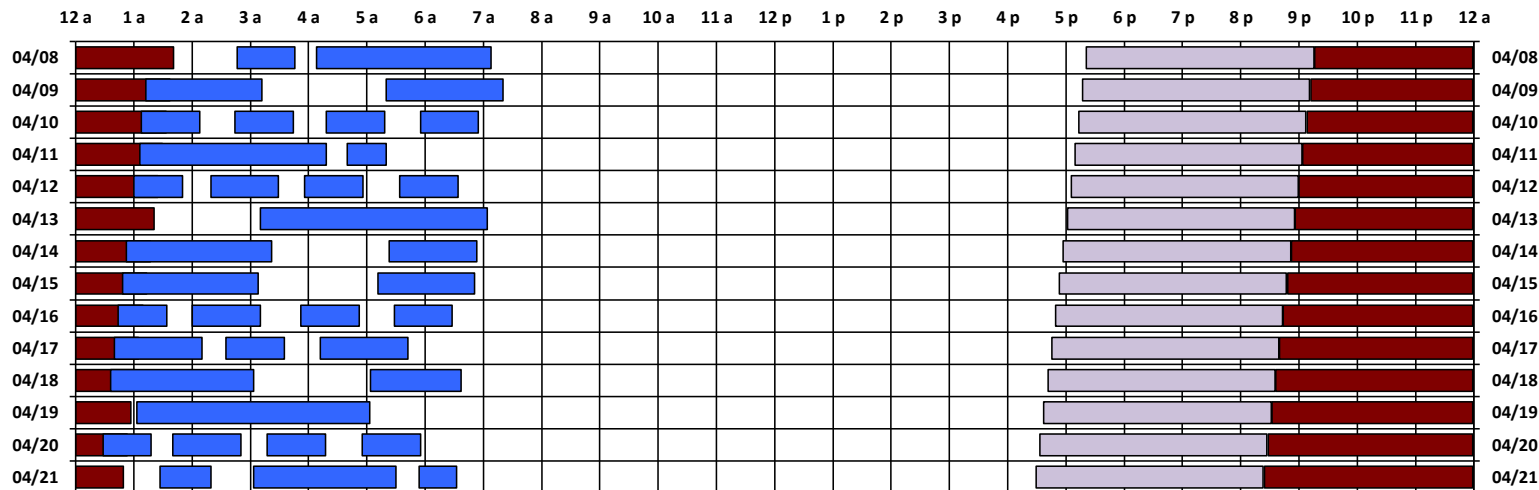

You are viewing the satellite schedule in Central Time. Daylight saving time, when applicable, is included.

SPTR
Skynet
DSCS

South Pole Satellite Schedule

Date	SPTR Pass 1			SPTR Pass 2			SPTR Pass 3			SPTR Pass 4			SPTR Pass 5			Total Dur	DSCS Pass		Skynet Pass	
	Start	End	Dur	Start	End	Dur	Start	End	Dur	Start	End	Dur	Start	End	Dur		Start	End	Start	End
04/08/18	2:46 A	3:46 A	1:00	4:08 A	7:08 A	3:00	No Pass	No Pass	No Pass	No Pass	No Pass	No Pass	No Pass	No Pass	No Pass	4:00	5:22 P	9:16 P	9:17 P	1:41 A
04/09/18	1:12 A	3:12 A	2:00	5:20 A	7:20 A	2:00	No Pass	No Pass	No Pass	No Pass	No Pass	No Pass	No Pass	No Pass	No Pass	4:00	5:18 P	9:12 P	9:13 P	1:37 A
04/10/18	1:08 A	2:08 A	1:00	2:44 A	3:44 A	1:00	4:18 A	5:18 A	1:00	5:55 A	6:55 A	1:00	No Pass	No Pass	No Pass	4:00	5:14 P	9:08 P	9:09 P	1:33 A
04/11/18	1:06 A	4:18 A	3:12	4:40 A	5:20 A	0:40	No Pass	No Pass	No Pass	No Pass	No Pass	No Pass	No Pass	No Pass	No Pass	3:52	5:10 P	9:04 P	9:05 P	1:29 A
04/12/18	1:00 A	1:50 A	0:50	2:19 A	3:29 A	1:10	3:56 A	4:56 A	1:00	5:34 A	6:34 A	1:00	No Pass	No Pass	No Pass	4:00	5:06 P	9:00 P	9:01 P	1:25 A
04/13/18	3:10 A	7:04 A	3:54	No Pass	No Pass	No Pass	No Pass	No Pass	No Pass	No Pass	No Pass	No Pass	No Pass	No Pass	No Pass	3:54	5:02 P	8:56 P	8:57 P	1:21 A
04/14/18	12:52 A	3:22 A	2:30	5:23 A	6:53 A	1:30	No Pass	No Pass	No Pass	No Pass	No Pass	No Pass	No Pass	No Pass	No Pass	4:00	4:58 P	8:52 P	8:53 P	1:17 A
04/15/18	12:48 A	3:08 A	2:20	5:11 A	6:51 A	1:40	No Pass	No Pass	No Pass	No Pass	No Pass	No Pass	No Pass	No Pass	No Pass	4:00	4:54 P	8:48 P	8:49 P	1:13 A
04/16/18	12:44 A	1:34 A	0:50	2:00 A	3:10 A	1:10	3:52 A	4:52 A	1:00	5:28 A	6:28 A	1:00	No Pass	No Pass	No Pass	4:00	4:50 P	8:44 P	8:45 P	1:09 A
04/17/18	12:40 A	2:10 A	1:30	2:35 A	3:35 A	1:00	4:12 A	5:42 A	1:30	No Pass	No Pass	No Pass	No Pass	No Pass	No Pass	4:00	4:46 P	8:40 P	8:41 P	1:05 A
04/18/18	12:36 A	3:03 A	2:27	5:04 A	6:37 A	1:33	No Pass	No Pass	No Pass	No Pass	No Pass	No Pass	No Pass	No Pass	No Pass	4:00	4:42 P	8:36 P	8:37 P	1:01 A
04/19/18	1:03 A	5:03 A	4:00	No Pass	No Pass	No Pass	No Pass	No Pass	No Pass	No Pass	No Pass	No Pass	No Pass	No Pass	No Pass	4:00	4:38 P	8:32 P	8:33 P	12:57 A
04/20/18	12:28 A	1:18 A	0:50	1:40 A	2:50 A	1:10	3:17 A	4:17 A	1:00	4:55 A	5:55 A	1:00	No Pass	No Pass	No Pass	4:00	4:34 P	8:28 P	8:29 P	12:53 A
04/21/18	1:27 A	2:19 A	0:52	3:03 A	5:30 A	2:27	5:54 A	6:32 A	0:38	No Pass	No Pass	No Pass	No Pass	No Pass	No Pass	3:57	4:30 P	8:24 P	8:25 P	12:49 A

* Pass continues from previous or into next day.

† An additional pass occurs on this day, not shown on the schedule. Refer to CEL text file for details.

Schedule updated on 04/09/18