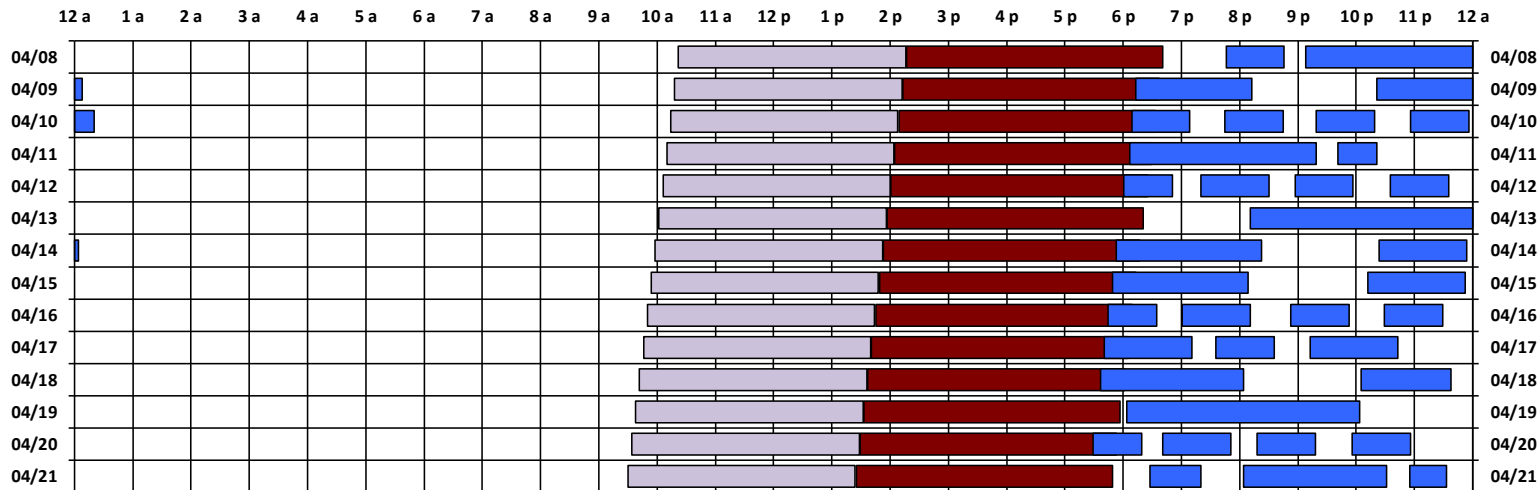

You are viewing the satellite schedule in New Zealand Time. Daylight saving time, when applicable, is included.

SPTR
Skynet
DSCS

South Pole Satellite Schedule

Date	SPTR Pass 1			SPTR Pass 2			SPTR Pass 3			SPTR Pass 4			SPTR Pass 5			Total Dur	DSCS Pass		Skynet Pass	
	Start	End	Dur	Start	End	Dur	Start	End	Dur	Start	End	Dur	Start	End	Dur		Start	End	Start	End
04/08/18	7:46 P	8:46 P	1:00	9:08 P	12:00 A*	2:52	No Pass	No Pass	No Pass	No Pass	No Pass	No Pass	No Pass	No Pass	No Pass	3:52	10:22 A	2:16 P	2:17 P	6:41 P
04/09/18	12:00 A*	12:08 A	0:08	6:12 P	8:12 P	2:00	10:20 P	12:00 A*	1:40	No Pass	No Pass	No Pass	No Pass	No Pass	No Pass	3:48	10:18 A	2:12 P	2:13 P	6:37 P
04/10/18	12:00 A*	12:20 A	0:20	6:08 P	7:08 P	1:00	7:44 P	8:44 P	1:00	9:18 P	10:18 P	1:00	10:55 P	11:55 P	1:00	4:20	10:14 A	2:08 P	2:09 P	6:33 P
04/11/18	6:06 P	9:18 P	3:12	9:40 P	10:20 P	0:40	No Pass	No Pass	No Pass	No Pass	No Pass	No Pass	No Pass	No Pass	No Pass	3:52	10:10 A	2:04 P	2:05 P	6:29 P
04/12/18	6:00 P	6:50 P	0:50	7:19 P	8:29 P	1:10	8:56 P	9:56 P	1:00	10:34 P	11:34 P	1:00	No Pass	No Pass	No Pass	4:00	10:06 A	2:00 P	2:01 P	6:25 P
04/13/18	8:10 P	12:00 A*	3:50	No Pass	No Pass	No Pass	No Pass	No Pass	No Pass	No Pass	No Pass	No Pass	No Pass	No Pass	No Pass	3:50	10:02 A	1:56 P	1:57 P	6:21 P
04/14/18	12:00 A*	12:04 A	0:04	5:52 P	8:22 P	2:30	10:23 P	11:53 P	1:30	No Pass	No Pass	No Pass	No Pass	No Pass	No Pass	4:04	9:58 A	1:52 P	1:53 P	6:17 P
04/15/18	5:48 P	8:08 P	2:20	10:11 P	11:51 P	1:40	No Pass	No Pass	No Pass	No Pass	No Pass	No Pass	No Pass	No Pass	No Pass	4:00	9:54 A	1:48 P	1:49 P	6:13 P
04/16/18	5:44 P	6:34 P	0:50	7:00 P	8:10 P	1:10	8:52 P	9:52 P	1:00	10:28 P	11:28 P	1:00	No Pass	No Pass	No Pass	4:00	9:50 A	1:44 P	1:45 P	6:09 P
04/17/18	5:40 P	7:10 P	1:30	7:35 P	8:35 P	1:00	9:12 P	10:42 P	1:30	No Pass	No Pass	No Pass	No Pass	No Pass	No Pass	4:00	9:46 A	1:40 P	1:41 P	6:05 P
04/18/18	5:36 P	8:03 P	2:27	10:04 P	11:37 P	1:33	No Pass	No Pass	No Pass	No Pass	No Pass	No Pass	No Pass	No Pass	No Pass	4:00	9:42 A	1:36 P	1:37 P	6:01 P
04/19/18	6:03 P	10:03 P	4:00	No Pass	No Pass	No Pass	No Pass	No Pass	No Pass	No Pass	No Pass	No Pass	No Pass	No Pass	No Pass	4:00	9:38 A	1:32 P	1:33 P	5:57 P
04/20/18	5:28 P	6:18 P	0:50	6:40 P	7:50 P	1:10	8:17 P	9:17 P	1:00	9:55 P	10:55 P	1:00	No Pass	No Pass	No Pass	4:00	9:34 A	1:28 P	1:29 P	5:53 P
04/21/18	6:27 P	7:19 P	0:52	8:03 P	10:30 P	2:27	10:54 P	11:32 P	0:38	No Pass	No Pass	No Pass	No Pass	No Pass	No Pass	3:57	9:30 A	1:24 P	1:25 P	5:49 P

* Pass continues from previous or into next day.

† An additional pass occurs on this day, not shown on the schedule. Refer to CEL text file for details.

Schedule updated on 04/09/18