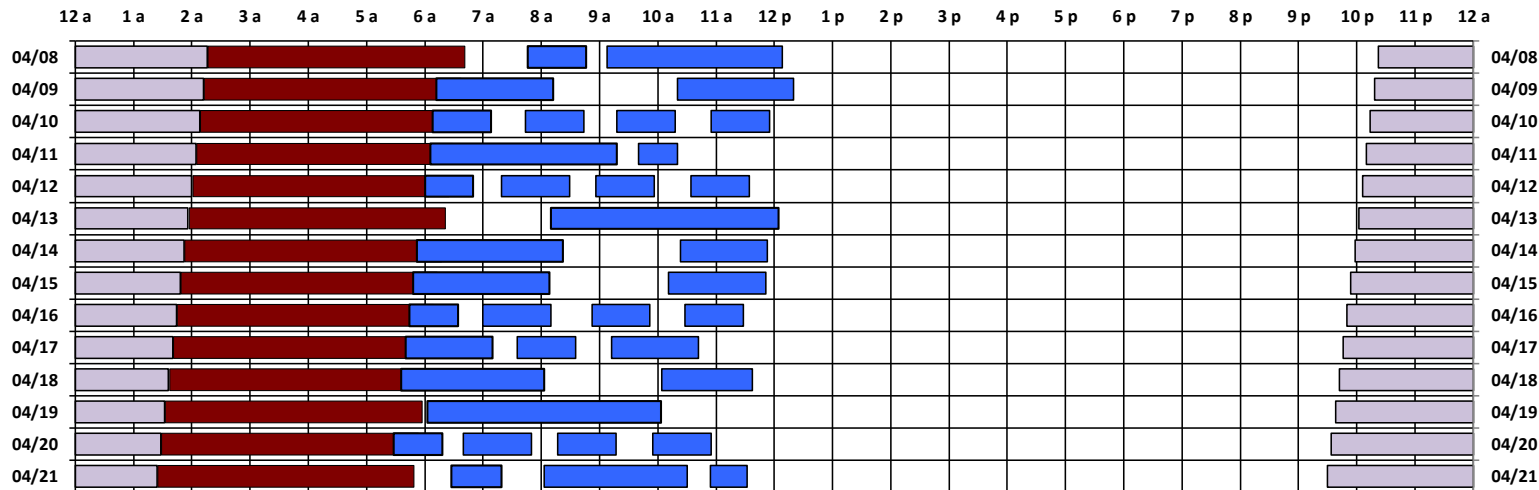

### South Pole Satellite Schedule

Date	SPTR Pass 1			SPTR Pass 2			SPTR Pass 3			SPTR Pass 4			SPTR Pass 5			Total Dur	DSCS Pass		Skynet Pass	
	Start	End	Dur	Start	End	Dur	Start	End	Dur	Start	End	Dur	Start	End	Dur		Start	End	Start	End
04/08/18	7:46 A	8:46 A	1:00	9:08 A	12:08 P	3:00	No Pass	No Pass	No Pass	No Pass	No Pass	No Pass	No Pass	No Pass	No Pass	4:00	10:22 P	2:16 A	2:17 A	6:41 A
04/09/18	6:12 A	8:12 A	2:00	10:20 A	12:20 P	2:00	No Pass	No Pass	No Pass	No Pass	No Pass	No Pass	No Pass	No Pass	No Pass	4:00	10:18 P	2:12 A	2:13 A	6:37 A
04/10/18	6:08 A	7:08 A	1:00	7:44 A	8:44 A	1:00	9:18 A	10:18 A	1:00	10:55 A	11:55 A	1:00	No Pass	No Pass	No Pass	4:00	10:14 P	2:08 A	2:09 A	6:33 A
04/11/18	6:06 A	9:18 A	3:12	9:40 A	10:20 A	0:40	No Pass	No Pass	No Pass	No Pass	No Pass	No Pass	No Pass	No Pass	No Pass	3:52	10:10 P	2:04 A	2:05 A	6:29 A
04/12/18	6:00 A	6:50 A	0:50	7:19 A	8:29 A	1:10	8:56 A	9:56 A	1:00	10:34 A	11:34 A	1:00	No Pass	No Pass	No Pass	4:00	10:06 P	2:00 A	2:01 A	6:25 A
04/13/18	8:10 A	12:04 P	3:54	No Pass	No Pass	No Pass	No Pass	No Pass	No Pass	No Pass	No Pass	No Pass	No Pass	No Pass	No Pass	3:54	10:02 P	1:56 A	1:57 A	6:21 A
04/14/18	5:52 A	8:22 A	2:30	10:23 A	11:53 A	1:30	No Pass	No Pass	No Pass	No Pass	No Pass	No Pass	No Pass	No Pass	No Pass	4:00	9:58 P	1:52 A	1:53 A	6:17 A
04/15/18	5:48 A	8:08 A	2:20	10:11 A	11:51 A	1:40	No Pass	No Pass	No Pass	No Pass	No Pass	No Pass	No Pass	No Pass	No Pass	4:00	9:54 P	1:48 A	1:49 A	6:13 A
04/16/18	5:44 A	6:34 A	0:50	7:00 A	8:10 A	1:10	8:52 A	9:52 A	1:00	10:28 A	11:28 A	1:00	No Pass	No Pass	No Pass	4:00	9:50 P	1:44 A	1:45 A	6:09 A
04/17/18	5:40 A	7:10 A	1:30	7:35 A	8:35 A	1:00	9:12 A	10:42 A	1:30	No Pass	No Pass	No Pass	No Pass	No Pass	No Pass	4:00	9:46 P	1:40 A	1:41 A	6:05 A
04/18/18	5:36 A	8:03 A	2:27	10:04 A	11:37 A	1:33	No Pass	No Pass	No Pass	No Pass	No Pass	No Pass	No Pass	No Pass	No Pass	4:00	9:42 P	1:36 A	1:37 A	6:01 A
04/19/18	6:03 A	10:03 A	4:00	No Pass	No Pass	No Pass	No Pass	No Pass	No Pass	No Pass	No Pass	No Pass	No Pass	No Pass	No Pass	4:00	9:38 P	1:32 A	1:33 A	5:57 A
04/20/18	5:28 A	6:18 A	0:50	6:40 A	7:50 A	1:10	8:17 A	9:17 A	1:00	9:55 A	10:55 A	1:00	No Pass	No Pass	No Pass	4:00	9:34 P	1:28 A	1:29 A	5:53 A
04/21/18	6:27 A	7:19 A	0:52	8:03 A	10:30 A	2:27	10:54 A	11:32 A	0:38	No Pass	No Pass	No Pass	No Pass	No Pass	No Pass	3:57	9:30 P	1:24 A	1:25 A	5:49 A