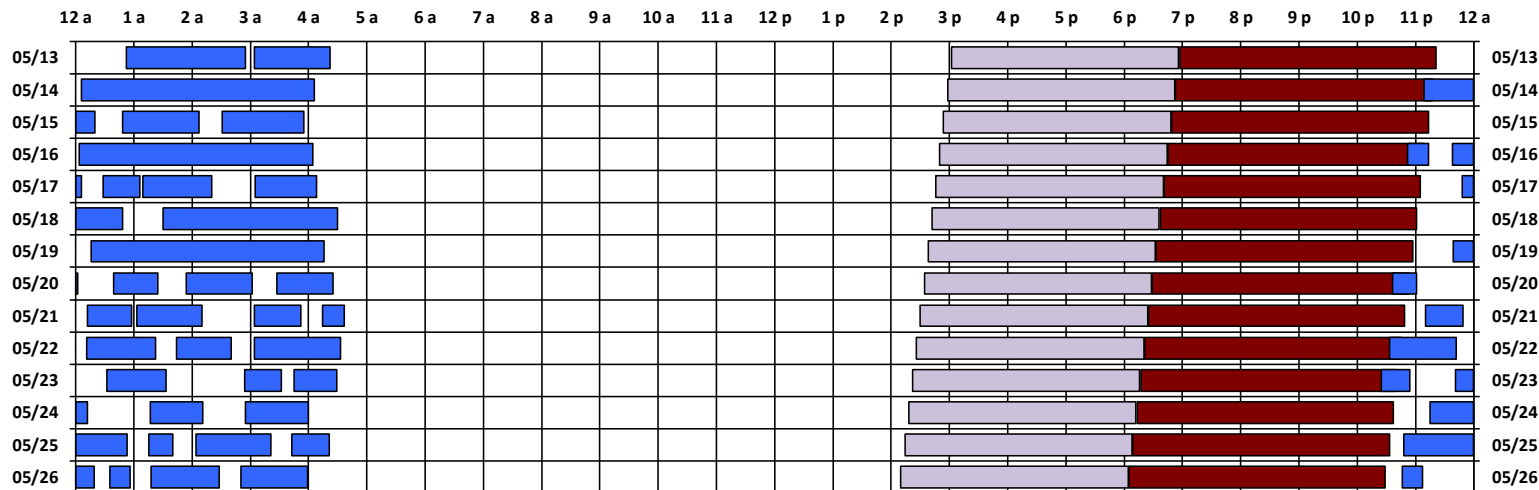

You are viewing the satellite schedule in Central Time. Daylight saving time, when applicable, is included.

SPTR
Skynet
DSCS

South Pole Satellite Schedule

Date	SPTR Pass 1			SPTR Pass 2			SPTR Pass 3			SPTR Pass 4			SPTR Pass 5			Total Dur	DSCS Pass		Skynet Pass	
	Start	End	Dur	Start	End	Dur	Start	End	Dur	Start	End	Dur	Start	End	Dur		Start	End	Start	End
05/13/18	12:52 A	2:55 A	2:03	3:04 A	4:22 A	1:18	No Pass	No Pass	No Pass	No Pass	No Pass	No Pass	No Pass	No Pass	No Pass	3:21	3:02 P	6:56 P	6:57 P	11:21 P
05/14/18	12:06 A	4:06 A	4:00	11:09 P	12:00 A*	0:51	No Pass	No Pass	No Pass	No Pass	No Pass	No Pass	No Pass	No Pass	No Pass	4:51	2:58 P	6:52 P	6:53 P	11:17 P
05/15/18	12:00 A*	12:20 A	0:20	12:48 A	2:07 A	1:19	2:31 A	3:55 A	1:24	No Pass	No Pass	No Pass	No Pass	No Pass	No Pass	3:03	2:54 P	6:48 P	6:49 P	11:13 P
05/16/18	12:04 A	4:04 A	4:00	10:52 P	11:13 P	0:21	11:38 P	12:00 A*	0:22	No Pass	No Pass	No Pass	No Pass	No Pass	No Pass	4:43	2:50 P	6:44 P	6:45 P	11:09 P
05/17/18	12:00 A*	12:06 A	0:06	12:28 A	1:06 A	0:38	1:09 A	2:20 A	1:11	3:05 A	4:08 A	1:03	11:48 P	12:00 A*	0:12	3:10	2:46 P	6:40 P	6:41 P	11:05 P
05/18/18	12:00 A*	12:48 A	0:48	1:30 A	4:30 A	3:00	No Pass	No Pass	No Pass	No Pass	No Pass	No Pass	No Pass	No Pass	No Pass	3:48	2:42 P	6:36 P	6:37 P	11:01 P
05/19/18	12:16 A	4:16 A	4:00	11:39 P	12:00 A*	0:21	No Pass	No Pass	No Pass	No Pass	No Pass	No Pass	No Pass	No Pass	No Pass	4:21	2:38 P	6:32 P	6:33 P	10:57 P
05/20/18	12:00 A*	12:02 A	0:02	12:39 A	1:25 A	0:46	1:54 A	3:02 A	1:08	3:27 A	4:25 A	0:58	10:36 P	11:01 P	0:25	3:19	2:34 P	6:28 P	6:29 P	10:53 P
05/21/18	12:12 A	12:58 A	0:46	1:03 A	2:10 A	1:07	3:04 A	3:52 A	0:48	4:14 A	4:37 A	0:23	11:10 P	11:49 P	0:39	3:43	2:30 P	6:24 P	6:25 P	10:49 P
05/22/18	12:11 A	1:22 A	1:11	1:44 A	2:40 A	0:56	3:04 A	4:33 A	1:29	10:33 P	11:42 P	1:09	No Pass	No Pass	No Pass	4:45	2:26 P	6:20 P	6:21 P	10:45 P
05/23/18	12:32 A	1:33 A	1:01	2:54 A	3:32 A	0:38	3:45 A	4:29 A	0:44	10:25 P	10:54 P	0:29	11:41 P	12:00 A*	0:19	3:11	2:22 P	6:16 P	6:17 P	10:41 P
05/24/18	12:00 A*	12:12 A	0:12	1:17 A	2:11 A	0:54	2:55 A	4:00 A	1:05	11:15 P	12:00 A*	0:45	No Pass	No Pass	No Pass	2:56	2:18 P	6:12 P	6:13 P	10:37 P
05/25/18	12:00 A*	12:53 A	0:53	1:15 A	1:40 A	0:25	2:04 A	3:21 A	1:17	3:43 A	4:21 A	0:38	10:48 P	12:00 A*	1:12	4:25	2:14 P	6:08 P	6:09 P	10:33 P
05/26/18	12:00 A*	12:19 A	0:19	12:35 A	12:56 A	0:21	1:18 A	2:28 A	1:10	2:50 A	3:59 A	1:09	10:46 P	11:07 P	0:21	3:20	2:10 P	6:04 P	6:05 P	10:29 P

* Pass continues from previous or into next day.

† An additional pass occurs on this day, not shown on the schedule. Refer to CEL text file for details.

Schedule updated on 05/15/18