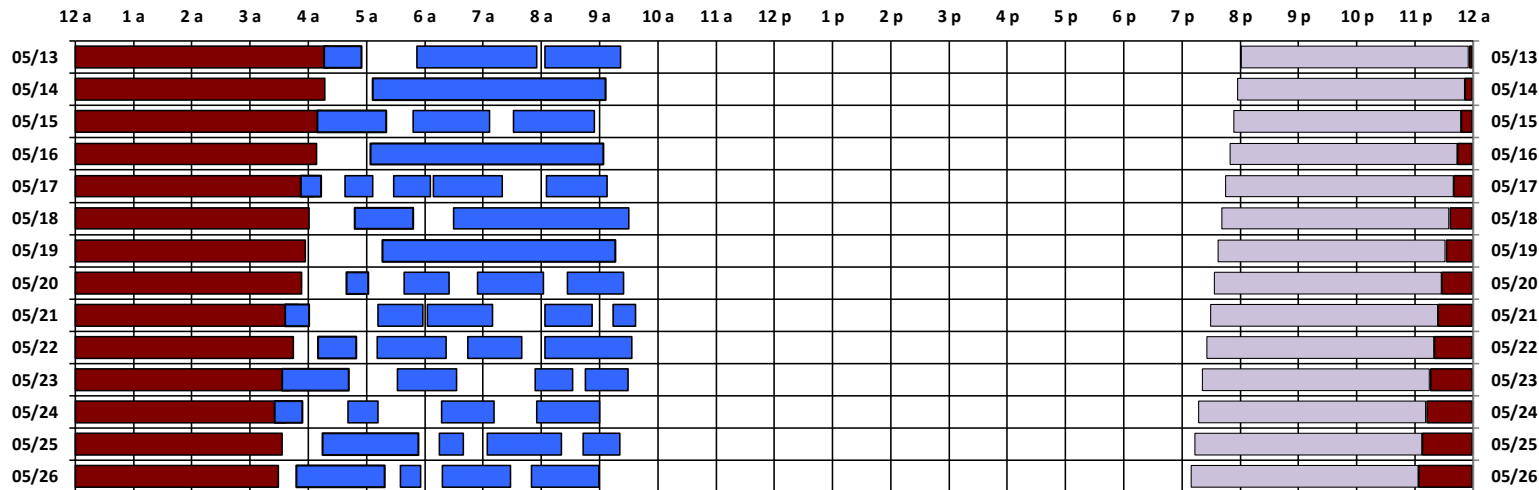

You are viewing the satellite schedule in Zulu (UTC) Time.

SPTR
Skynet
DSCS

South Pole Satellite Schedule

Date	SPTR Pass 1			SPTR Pass 2			SPTR Pass 3			SPTR Pass 4			SPTR Pass 5			Total Dur	DSCS Pass		Skynet Pass	
	Start	End	Dur	Start	End	Dur	Start	End	Dur	Start	End	Dur	Start	End	Dur		Start	End	Start	End
05/13/18	4:16 A	4:55 A	0:39	5:52 A	7:55 A	2:03	8:04 A	9:22 A	1:18	No Pass	No Pass	No Pass	No Pass	No Pass	No Pass	4:00	8:02 P	11:56 P	11:57 P	4:21 A
05/14/18	5:06 A	9:06 A	4:00	No Pass	No Pass	No Pass	No Pass	No Pass	No Pass	No Pass	No Pass	No Pass	No Pass	No Pass	No Pass	4:00	7:58 P	11:52 P	11:53 P	4:17 A
05/15/18	4:09 A	5:20 A	1:11	5:48 A	7:07 A	1:19	7:31 A	8:55 A	1:24	No Pass	No Pass	No Pass	No Pass	No Pass	No Pass	3:54	7:54 P	11:48 P	11:49 P	4:13 A
05/16/18	5:04 A	9:04 A	4:00	No Pass	No Pass	No Pass	No Pass	No Pass	No Pass	No Pass	No Pass	No Pass	No Pass	No Pass	No Pass	4:00	7:50 P	11:44 P	11:45 P	4:09 A
05/17/18	3:52 A	4:13 A	0:21	4:38 A	5:06 A	0:28	5:28 A	6:06 A	0:38	6:09 A	7:20 A	1:11	8:05 A	9:08 A	1:03	3:41	7:46 P	11:40 P	11:41 P	4:05 A
05/18/18	4:48 A	5:48 A	1:00	6:30 A	9:30 A	3:00	No Pass	No Pass	No Pass	No Pass	No Pass	No Pass	No Pass	No Pass	No Pass	4:00	7:42 P	11:36 P	11:37 P	4:01 A
05/19/18	5:16 A	9:16 A	4:00	No Pass	No Pass	No Pass	No Pass	No Pass	No Pass	No Pass	No Pass	No Pass	No Pass	No Pass	No Pass	4:00	7:38 P	11:32 P	11:33 P	3:57 A
05/20/18	4:39 A	5:02 A	0:23	5:39 A	6:25 A	0:46	6:54 A	8:02 A	1:08	8:27 A	9:25 A	0:58	No Pass	No Pass	No Pass	3:15	7:34 P	11:28 P	11:29 P	3:53 A
05/21/18	3:36 A	4:01 A	0:25	5:12 A	5:58 A	0:46	6:03 A	7:10 A	1:07	8:04 A	8:52 A	0:48	9:14 A	9:37 A	0:23	3:29	7:30 P	11:24 P	11:25 P	3:49 A
05/22/18	4:10 A	4:49 A	0:39	5:11 A	6:22 A	1:11	6:44 A	7:40 A	0:56	8:04 A	9:33 A	1:29	No Pass	No Pass	No Pass	4:15	7:26 P	11:20 P	11:21 P	3:45 A
05/23/18	3:33 A	4:42 A	1:09	5:32 A	6:33 A	1:01	7:54 A	8:32 A	0:38	8:45 A	9:29 A	0:44	No Pass	No Pass	No Pass	3:32	7:22 P	11:16 P	11:17 P	3:41 A
05/24/18	3:25 A	3:54 A	0:29	4:41 A	5:12 A	0:31	6:17 A	7:11 A	0:54	7:55 A	9:00 A	1:05	No Pass	No Pass	No Pass	2:59	7:18 P	11:12 P	11:13 P	3:37 A
05/25/18	4:15 A	5:53 A	1:38	6:15 A	6:40 A	0:25	7:04 A	8:21 A	1:17	8:43 A	9:21 A	0:38	No Pass	No Pass	No Pass	3:58	7:14 P	11:08 P	11:09 P	3:33 A
05/26/18	3:48 A	5:19 A	1:31	5:35 A	5:56 A	0:21	6:18 A	7:28 A	1:10	7:50 A	8:59 A	1:09	No Pass	No Pass	No Pass	4:11	7:10 P	11:04 P	11:05 P	3:29 A