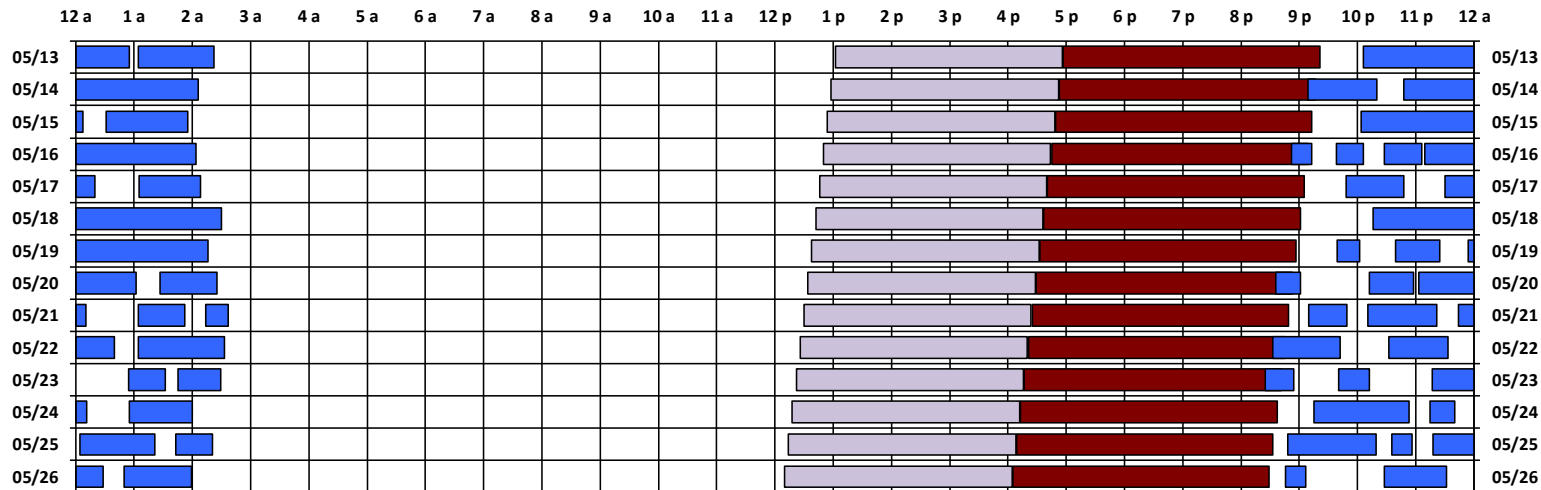

You are viewing the satellite schedule in Pacific Time. Daylight saving time, when applicable, is included.

SPTR
Skynet
DSCS

South Pole Satellite Schedule

Date	SPTR Pass 1			SPTR Pass 2			SPTR Pass 3			SPTR Pass 4			SPTR Pass 5			Total Dur	DSCS Pass		Skynet Pass	
	Start	End	Dur	Start	End	Dur	Start	End	Dur	Start	End	Dur	Start	End	Dur		Start	End	Start	End
05/13/18	12:00 A*	12:55 A	0:55	1:04 A	2:22 A	1:18	10:06 P	12:00 A*	1:54	No Pass	No Pass	No Pass	No Pass	No Pass	No Pass	4:07	1:02 P	4:56 P	4:57 P	9:21 P
05/14/18	12:00 A*	2:06 A	2:06	9:09 P	10:20 P	1:11	10:48 P	12:00 A*	1:12	No Pass	No Pass	No Pass	No Pass	No Pass	No Pass	4:29	12:58 P	4:52 P	4:53 P	9:17 P
05/15/18	12:00 A*	12:07 A	0:07	12:31 A	1:55 A	1:24	10:04 P	12:00 A*	1:56	No Pass	No Pass	No Pass	No Pass	No Pass	No Pass	3:27	12:54 P	4:48 P	4:49 P	9:13 P
05/16/18	12:00 A*	2:04 A	2:04	8:52 P	9:13 P	0:21	9:38 P	10:06 P	0:28	10:28 P	11:06 P	0:38	11:09 P	12:00 A*	0:51	4:22	12:50 P	4:44 P	4:45 P	9:09 P
05/17/18	12:00 A*	12:20 A	0:20	1:05 A	2:08 A	1:03	9:48 P	10:48 P	1:00	11:30 P	12:00 A*	0:30	No Pass	No Pass	No Pass	2:53	12:46 P	4:40 P	4:41 P	9:05 P
05/18/18	12:00 A*	2:30 A	2:30	10:16 P	12:00 A*	1:44	No Pass	No Pass	No Pass	No Pass	No Pass	No Pass	No Pass	No Pass	No Pass	4:14	12:42 P	4:36 P	4:37 P	9:01 P
05/19/18	12:00 A*	2:16 A	2:16	9:39 P	10:02 P	0:23	10:39 P	11:25 P	0:46	11:54 P	12:00 A*	0:06	No Pass	No Pass	No Pass	3:31	12:38 P	4:32 P	4:33 P	8:57 P
05/20/18	12:00 A*	1:02 A	1:02	1:27 A	2:25 A	0:58	8:36 P	9:01 P	0:25	10:12 P	10:58 P	0:46	11:03 P	12:00 A*	0:57	4:08	12:34 P	4:28 P	4:29 P	8:53 P
05/21/18	12:00 A*	12:10 A	0:10	1:04 A	1:52 A	0:48	2:14 A	2:37 A	0:23	9:10 P	9:49 P	0:39	10:11 P	11:22 P	1:11	3:11	12:30 P	4:24 P	4:25 P	8:49 P
05/22/18	1:04 A	2:33 A	1:29	8:33 P	9:42 P	1:09	10:32 P	11:33 P	1:01	No Pass	No Pass	No Pass	No Pass	No Pass	No Pass	3:39	12:26 P	4:20 P	4:21 P	8:45 P
05/23/18	12:54 A	1:32 A	0:38	1:45 A	2:29 A	0:44	8:25 P	8:54 P	0:29	9:41 P	10:12 P	0:31	11:17 P	12:00 A*	0:43	3:05	12:22 P	4:16 P	4:17 P	8:41 P
05/24/18	12:00 A*	12:11 A	0:11	12:55 A	2:00 A	1:05	9:15 P	10:53 P	1:38	11:15 P	11:40 P	0:25	No Pass	No Pass	No Pass	3:19	12:18 P	4:12 P	4:13 P	8:37 P
05/25/18	12:04 A	1:21 A	1:17	1:43 A	2:21 A	0:38	8:48 P	10:19 P	1:31	10:35 P	10:56 P	0:21	11:18 P	12:00 A*	0:42	4:29	12:14 P	4:08 P	4:09 P	8:33 P
05/26/18	12:00 A*	12:28 A	0:28	12:50 A	1:59 A	1:09	8:46 P	9:07 P	0:21	10:28 P	11:32 P	1:04	No Pass	No Pass	No Pass	3:02	12:10 P	4:04 P	4:05 P	8:29 P

* Pass continues from previous or into next day.

† An additional pass occurs on this day, not shown on the schedule. Refer to CEL text file for details.