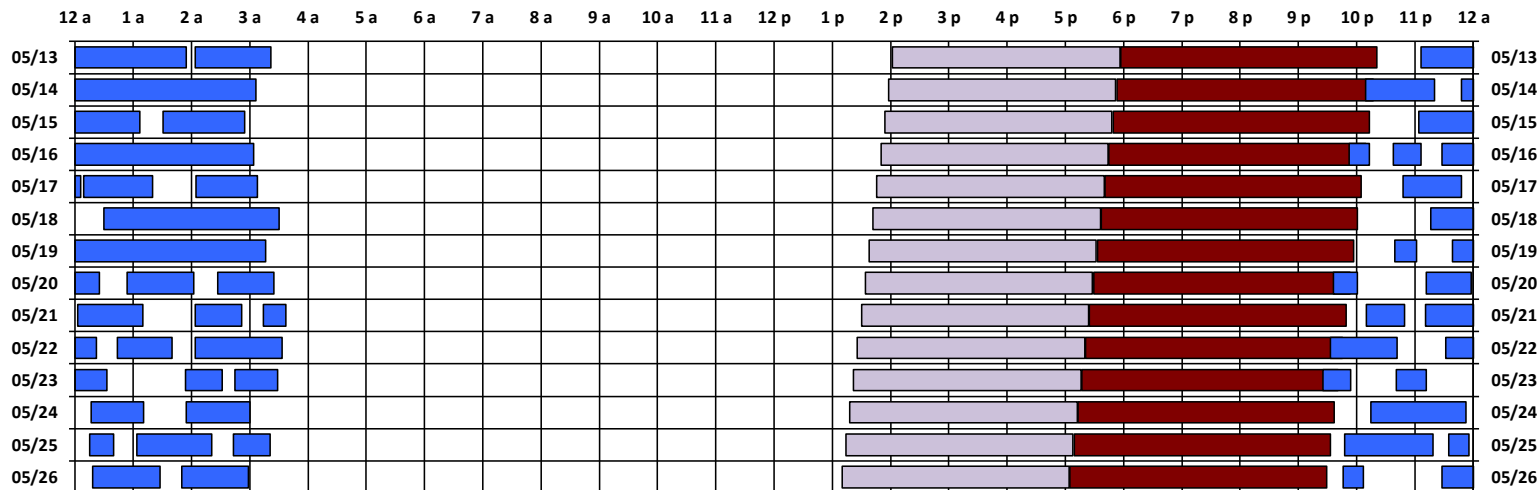

You are viewing the satellite schedule in Mountain Time. Daylight saving time, when applicable, is included.

SPTR
Skynet
DSCS

South Pole Satellite Schedule

Date	SPTR Pass 1			SPTR Pass 2			SPTR Pass 3			SPTR Pass 4			SPTR Pass 5			Total Dur	DSCS Pass		Skynet Pass	
	Start	End	Dur	Start	End	Dur	Start	End	Dur	Start	End	Dur	Start	End	Dur		Start	End	Start	End
05/13/18	12:00 A*	1:55 A	1:55	2:04 A	3:22 A	1:18	11:06 P	12:00 A*	0:54	No Pass	No Pass	No Pass	No Pass	No Pass	No Pass	4:07	2:02 P	5:56 P	5:57 P	10:21 P
05/14/18	12:00 A*	3:06 A	3:06	10:09 P	11:20 P	1:11	11:48 P	12:00 A*	0:12	No Pass	No Pass	No Pass	No Pass	No Pass	No Pass	4:29	1:58 P	5:52 P	5:53 P	10:17 P
05/15/18	12:00 A*	1:07 A	1:07	1:31 A	2:55 A	1:24	11:04 P	12:00 A*	0:56	No Pass	No Pass	No Pass	No Pass	No Pass	No Pass	3:27	1:54 P	5:48 P	5:49 P	10:13 P
05/16/18	12:00 A*	3:04 A	3:04	9:52 P	10:13 P	0:21	10:38 P	11:06 P	0:28	11:28 P	12:00 A*	0:32	No Pass	No Pass	No Pass	4:25	1:50 P	5:44 P	5:45 P	10:09 P
05/17/18	12:00 A*	12:06 A	0:06	12:09 A	1:20 A	1:11	2:05 A	3:08 A	1:03	10:48 P	11:48 P	1:00	No Pass	No Pass	No Pass	3:20	1:46 P	5:40 P	5:41 P	10:05 P
05/18/18	12:30 A	3:30 A	3:00	11:16 P	12:00 A*	0:44	No Pass	No Pass	No Pass	No Pass	No Pass	No Pass	No Pass	No Pass	No Pass	3:44	1:42 P	5:36 P	5:37 P	10:01 P
05/19/18	12:00 A*	3:16 A	3:16	10:39 P	11:02 P	0:23	11:39 P	12:00 A*	0:21	No Pass	No Pass	No Pass	No Pass	No Pass	No Pass	4:00	1:38 P	5:32 P	5:33 P	9:57 P
05/20/18	12:00 A*	12:25 A	0:25	12:54 A	2:02 A	1:08	2:27 A	3:25 A	0:58	9:36 P	10:01 P	0:25	11:12 P	11:58 P	0:46	3:42	1:34 P	5:28 P	5:29 P	9:53 P
05/21/18	12:03 A	1:10 A	1:07	2:04 A	2:52 A	0:48	3:14 A	3:37 A	0:23	10:10 P	10:49 P	0:39	11:11 P	12:00 A*	0:49	3:46	1:30 P	5:24 P	5:25 P	9:49 P
05/22/18	12:00 A*	12:22 A	0:22	12:44 A	1:40 A	0:56	2:04 A	3:33 A	1:29	9:33 P	10:42 P	1:09	11:32 P	12:00 A*	0:28	4:24	1:26 P	5:20 P	5:21 P	9:45 P
05/23/18	12:00 A*	12:33 A	0:33	1:54 A	2:32 A	0:38	2:45 A	3:29 A	0:44	9:25 P	9:54 P	0:29	10:41 P	11:12 P	0:31	2:55	1:22 P	5:16 P	5:17 P	9:41 P
05/24/18	12:17 A	1:11 A	0:54	1:55 A	3:00 A	1:05	10:15 P	11:53 P	1:38	No Pass	No Pass	No Pass	No Pass	No Pass	No Pass	3:37	1:18 P	5:12 P	5:13 P	9:37 P
05/25/18	12:15 A	12:40 A	0:25	1:04 A	2:21 A	1:17	2:43 A	3:21 A	0:38	9:48 P	11:19 P	1:31	11:35 P	11:56 P	0:21	4:12	1:14 P	5:08 P	5:09 P	9:33 P
05/26/18	12:18 A	1:28 A	1:10	1:50 A	2:59 A	1:09	9:46 P	10:07 P	0:21	11:28 P	12:00 A*	0:32	No Pass	No Pass	No Pass	3:12	1:10 P	5:04 P	5:05 P	9:29 P

* Pass continues from previous or into next day.

† An additional pass occurs on this day, not shown on the schedule. Refer to CEL text file for details.