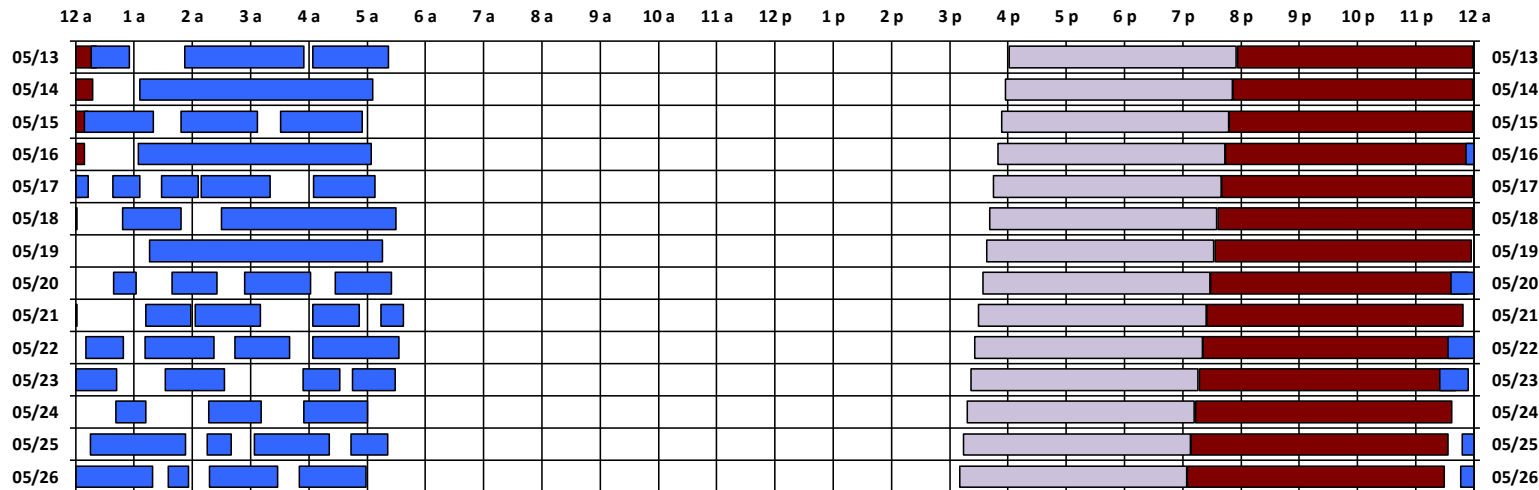

You are viewing the satellite schedule in Eastern Time. Daylight saving time, when applicable, is included.

SPTR
Skynet
DSCS

South Pole Satellite Schedule

Date	SPTR Pass 1			SPTR Pass 2			SPTR Pass 3			SPTR Pass 4			SPTR Pass 5			Total Dur	DSCS Pass		Skynet Pass	
	Start	End	Dur	Start	End	Dur	Start	End	Dur	Start	End	Dur	Start	End	Dur		Start	End	Start	End
05/13/18	12:16 A	12:55 A	0:39	1:52 A	3:55 A	2:03	4:04 A	5:22 A	1:18	No Pass	No Pass	No Pass	No Pass	No Pass	No Pass	4:00	4:02 P	7:56 P	7:57 P	12:21 A
05/14/18	1:06 A	5:06 A	4:00	No Pass	No Pass	No Pass	No Pass	No Pass	No Pass	No Pass	No Pass	No Pass	No Pass	No Pass	No Pass	4:00	3:58 P	7:52 P	7:53 P	12:17 A
05/15/18	12:09 A	1:20 A	1:11	1:48 A	3:07 A	1:19	3:31 A	4:55 A	1:24	No Pass	No Pass	No Pass	No Pass	No Pass	No Pass	3:54	3:54 P	7:48 P	7:49 P	12:13 A
05/16/18	1:04 A	5:04 A	4:00	11:52 P	12:00 A*	0:08	No Pass	No Pass	No Pass	No Pass	No Pass	No Pass	No Pass	No Pass	No Pass	4:08	3:50 P	7:44 P	7:45 P	12:09 A
05/17/18	12:00 A*	12:13 A	0:13	12:38 A	1:06 A	0:28	1:28 A	2:06 A	0:38	2:09 A	3:20 A	1:11	4:05 A	5:08 A	1:03	3:33	3:46 P	7:40 P	7:41 P	12:05 A
05/18/18	12:48 A	1:48 A	1:00	2:30 A	5:30 A	3:00	No Pass	No Pass	No Pass	No Pass	No Pass	No Pass	No Pass	No Pass	No Pass	4:00	3:42 P	7:36 P	7:37 P	12:01 A
05/19/18	1:16 A	5:16 A	4:00	No Pass	No Pass	No Pass	No Pass	No Pass	No Pass	No Pass	No Pass	No Pass	No Pass	No Pass	No Pass	4:00	3:38 P	7:32 P	7:33 P	11:57 P
05/20/18	12:39 A	1:02 A	0:23	1:39 A	2:25 A	0:46	2:54 A	4:02 A	1:08	4:27 A	5:25 A	0:58	11:36 P	12:00 A*	0:24	3:39	3:34 P	7:28 P	7:29 P	11:53 P
05/21/18	12:00 A*	12:01 A	0:01	1:12 A	1:58 A	0:46	2:03 A	3:10 A	1:07	4:04 A	4:52 A	0:48	5:14 A	5:37 A	0:23	3:05	3:30 P	7:24 P	7:25 P	11:49 P
05/22/18	12:10 A	12:49 A	0:39	1:11 A	2:22 A	1:11	2:44 A	3:40 A	0:56	4:04 A	5:33 A	1:29	11:33 P	12:00 A*	0:27	4:42	3:26 P	7:20 P	7:21 P	11:45 P
05/23/18	12:00 A*	12:42 A	0:42	1:32 A	2:33 A	1:01	3:54 A	4:32 A	0:38	4:45 A	5:29 A	0:44	11:25 P	11:54 P	0:29	3:34	3:22 P	7:16 P	7:17 P	11:41 P
05/24/18	12:41 A	1:12 A	0:31	2:17 A	3:11 A	0:54	3:55 A	5:00 A	1:05	No Pass	No Pass	No Pass	No Pass	No Pass	No Pass	2:30	3:18 P	7:12 P	7:13 P	11:37 P
05/25/18	12:15 A	1:53 A	1:38	2:15 A	2:40 A	0:25	3:04 A	4:21 A	1:17	4:43 A	5:21 A	0:38	11:48 P	12:00 A*	0:12	4:10	3:14 P	7:08 P	7:09 P	11:33 P
05/26/18	12:00 A*	1:19 A	1:19	1:35 A	1:56 A	0:21	2:18 A	3:28 A	1:10	3:50 A	4:59 A	1:09	11:46 P	12:00 A*	0:14	4:13	3:10 P	7:04 P	7:05 P	11:29 P

* Pass continues from previous or into next day.

† An additional pass occurs on this day, not shown on the schedule. Refer to CEL text file for details.