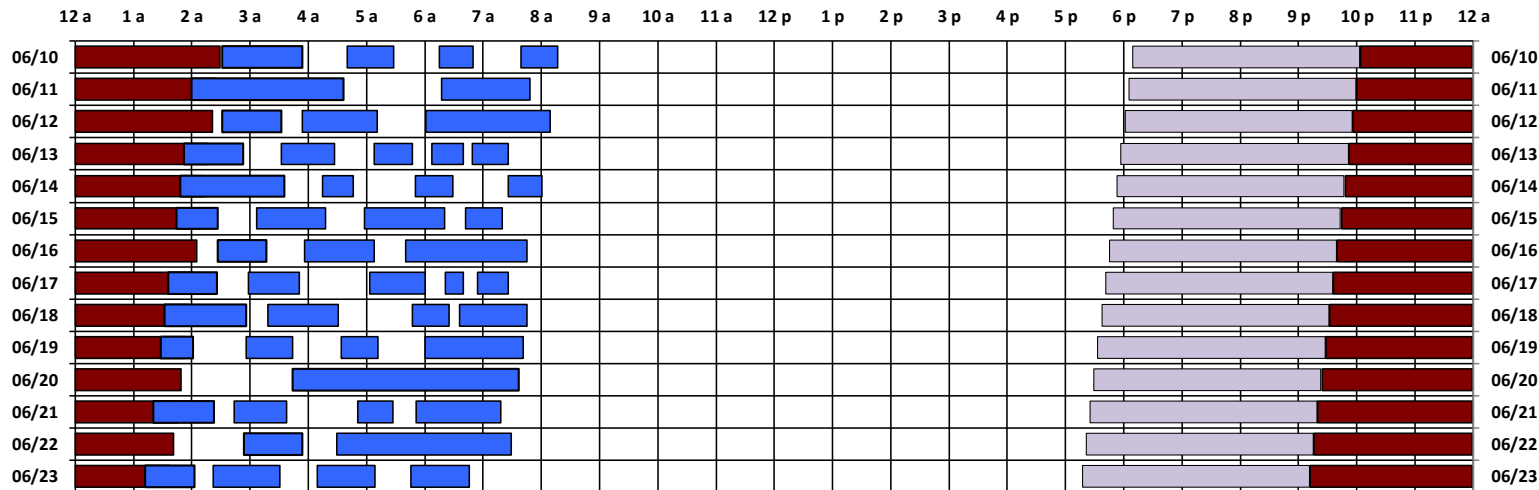

You are viewing the satellite schedule in Zulu (UTC) Time.

SPTR
Skynet
DSCS

South Pole Satellite Schedule

Date	SPTR Pass 1			SPTR Pass 2			SPTR Pass 3			SPTR Pass 4			SPTR Pass 5			Total Dur	DSCS Pass		Skynet Pass	
	Start	End	Dur	Start	End	Dur	Start	End	Dur	Start	End	Dur	Start	End	Dur		Start	End	Start	End
06/10/18	2:31 A	3:54 A	1:23	4:40 A	5:28 A	0:48	6:15 A	6:50 A	0:35	7:39 A	8:17 A	0:38	No Pass	No Pass	No Pass	3:24	6:10 P	10:04 P	10:05 P	2:29 A
06/11/18	2:00 A	4:36 A	2:36	6:17 A	7:48 A	1:31	No Pass	No Pass	No Pass	No Pass	No Pass	No Pass	No Pass	No Pass	No Pass	4:07	6:06 P	10:00 P	10:01 P	2:25 A
06/12/18	2:31 A	3:32 A	1:01	3:54 A	5:11 A	1:17	6:01 A	8:09 A	2:08	No Pass	No Pass	No Pass	No Pass	No Pass	No Pass	4:26	6:02 P	9:56 P	9:57 P	2:21 A
06/13/18	1:52 A	2:53 A	1:01	3:32 A	4:27 A	0:55	5:08 A	5:47 A	0:39	6:07 A	6:40 A	0:33	6:49 A	7:26 A	0:37	3:45	5:58 P	9:52 P	9:53 P	2:17 A
06/14/18	1:48 A	3:35 A	1:47	4:15 A	4:46 A	0:31	5:50 A	6:29 A	0:39	7:26 A	8:01 A	0:35	No Pass	No Pass	No Pass	3:32	5:54 P	9:48 P	9:49 P	2:13 A
06/15/18	1:44 A	2:27 A	0:43	3:07 A	4:18 A	1:11	4:58 A	6:20 A	1:22	6:42 A	7:20 A	0:38	No Pass	No Pass	No Pass	3:54	5:50 P	9:44 P	9:45 P	2:09 A
06/16/18	2:27 A	3:17 A	0:50	3:56 A	5:08 A	1:12	5:40 A	7:45 A	2:05	No Pass	No Pass	No Pass	No Pass	No Pass	No Pass	4:07	5:46 P	9:40 P	9:41 P	2:05 A
06/17/18	1:36 A	2:26 A	0:50	2:58 A	3:51 A	0:53	5:03 A	6:00 A	0:57	6:21 A	6:40 A	0:19	6:54 A	7:26 A	0:32	3:31	5:42 P	9:36 P	9:37 P	2:01 A
06/18/18	1:32 A	2:56 A	1:24	3:18 A	4:31 A	1:13	5:47 A	6:25 A	0:38	6:36 A	7:45 A	1:09	No Pass	No Pass	No Pass	4:24	5:38 P	9:32 P	9:33 P	1:57 A
06/19/18	1:28 A	2:01 A	0:33	2:56 A	3:44 A	0:48	4:34 A	5:12 A	0:38	6:00 A	7:41 A	1:41	No Pass	No Pass	No Pass	3:40	5:34 P	9:28 P	9:29 P	1:53 A
06/20/18	3:44 A	7:37 A	3:53	No Pass	No Pass	No Pass	No Pass	No Pass	No Pass	No Pass	No Pass	No Pass	No Pass	No Pass	No Pass	3:53	5:30 P	9:24 P	9:25 P	1:49 A
06/21/18	1:20 A	2:23 A	1:03	2:44 A	3:38 A	0:54	4:51 A	5:27 A	0:36	5:51 A	7:18 A	1:27	No Pass	No Pass	No Pass	4:00	5:26 P	9:20 P	9:21 P	1:45 A
06/22/18	2:54 A	3:54 A	1:00	4:29 A	7:29 A	3:00	No Pass	No Pass	No Pass	No Pass	No Pass	No Pass	No Pass	No Pass	No Pass	4:00	5:22 P	9:16 P	9:17 P	1:41 A
06/23/18	1:12 A	2:03 A	0:51	2:22 A	3:31 A	1:09	4:09 A	5:09 A	1:00	5:46 A	6:46 A	1:00	No Pass	No Pass	No Pass	4:00	5:18 P	9:12 P	9:13 P	1:37 A