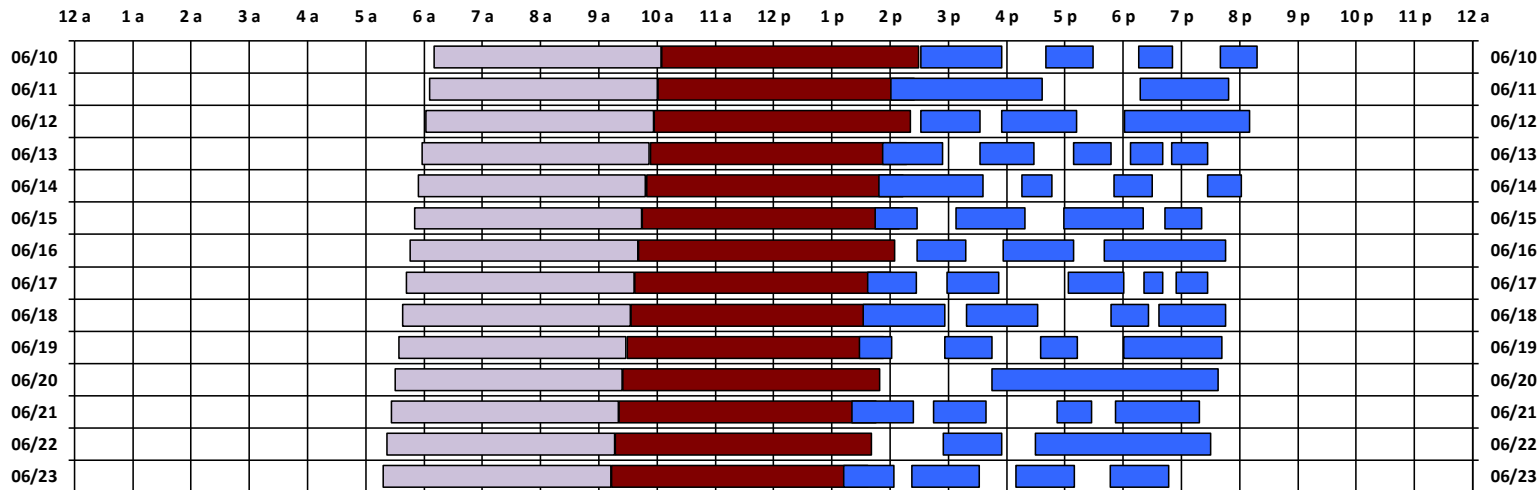

You are viewing the satellite schedule in New Zealand Time. Daylight saving time, when applicable, is included.

SPTR
Skynet
DSCS

South Pole Satellite Schedule

Date	SPTR Pass 1			SPTR Pass 2			SPTR Pass 3			SPTR Pass 4			SPTR Pass 5			Total Dur	DSCS Pass		Skynet Pass	
	Start	End	Dur	Start	End	Dur	Start	End	Dur	Start	End	Dur	Start	End	Dur		Start	End	Start	End
06/10/18	2:31 P	3:54 P	1:23	4:40 P	5:28 P	0:48	6:15 P	6:50 P	0:35	7:39 P	8:17 P	0:38	No Pass	No Pass	No Pass	3:24	6:10 A	10:04 A	10:05 A	2:29 P
06/11/18	2:00 P	4:36 P	2:36	6:17 P	7:48 P	1:31	No Pass	No Pass	No Pass	No Pass	No Pass	No Pass	No Pass	No Pass	No Pass	4:07	6:06 A	10:00 A	10:01 A	2:25 P
06/12/18	2:31 P	3:32 P	1:01	3:54 P	5:11 P	1:17	6:01 P	8:09 P	2:08	No Pass	No Pass	No Pass	No Pass	No Pass	No Pass	4:26	6:02 A	9:56 A	9:57 A	2:21 P
06/13/18	1:52 P	2:53 P	1:01	3:32 P	4:27 P	0:55	5:08 P	5:47 P	0:39	6:07 P	6:40 P	0:33	6:49 P	7:26 P	0:37	3:45	5:58 A	9:52 A	9:53 A	2:17 P
06/14/18	1:48 P	3:35 P	1:47	4:15 P	4:46 P	0:31	5:50 P	6:29 P	0:39	7:26 P	8:01 P	0:35	No Pass	No Pass	No Pass	3:32	5:54 A	9:48 A	9:49 A	2:13 P
06/15/18	1:44 P	2:27 P	0:43	3:07 P	4:18 P	1:11	4:58 P	6:20 P	1:22	6:42 P	7:20 P	0:38	No Pass	No Pass	No Pass	3:54	5:50 A	9:44 A	9:45 A	2:09 P
06/16/18	2:27 P	3:17 P	0:50	3:56 P	5:08 P	1:12	5:40 P	7:45 P	2:05	No Pass	No Pass	No Pass	No Pass	No Pass	No Pass	4:07	5:46 A	9:40 A	9:41 A	2:05 P
06/17/18	1:36 P	2:26 P	0:50	2:58 P	3:51 P	0:53	5:03 P	6:00 P	0:57	6:21 P	6:40 P	0:19	6:54 P	7:26 P	0:32	3:31	5:42 A	9:36 A	9:37 A	2:01 P
06/18/18	1:32 P	2:56 P	1:24	3:18 P	4:31 P	1:13	5:47 P	6:25 P	0:38	6:36 P	7:45 P	1:09	No Pass	No Pass	No Pass	4:24	5:38 A	9:32 A	9:33 A	1:57 P
06/19/18	1:28 P	2:01 P	0:33	2:56 P	3:44 P	0:48	4:34 P	5:12 P	0:38	6:00 P	7:41 P	1:41	No Pass	No Pass	No Pass	3:40	5:34 A	9:28 A	9:29 A	1:53 P
06/20/18	3:44 P	7:37 P	3:53	No Pass	No Pass	No Pass	No Pass	No Pass	No Pass	No Pass	No Pass	No Pass	No Pass	No Pass	No Pass	3:53	5:30 A	9:24 A	9:25 A	1:49 P
06/21/18	1:20 P	2:23 P	1:03	2:44 P	3:38 P	0:54	4:51 P	5:27 P	0:36	5:51 P	7:18 P	1:27	No Pass	No Pass	No Pass	4:00	5:26 A	9:20 A	9:21 A	1:45 P
06/22/18	2:54 P	3:54 P	1:00	4:29 P	7:29 P	3:00	No Pass	No Pass	No Pass	No Pass	No Pass	No Pass	No Pass	No Pass	No Pass	4:00	5:22 A	9:16 A	9:17 A	1:41 P
06/23/18	1:12 P	2:03 P	0:51	2:22 P	3:31 P	1:09	4:09 P	5:09 P	1:00	5:46 P	6:46 P	1:00	No Pass	No Pass	No Pass	4:00	5:18 A	9:12 A	9:13 A	1:37 P

* Pass continues from previous or into next day.

† An additional pass occurs on this day, not shown on the schedule. Refer to CEL text file for details.

Schedule updated on 06/12/18