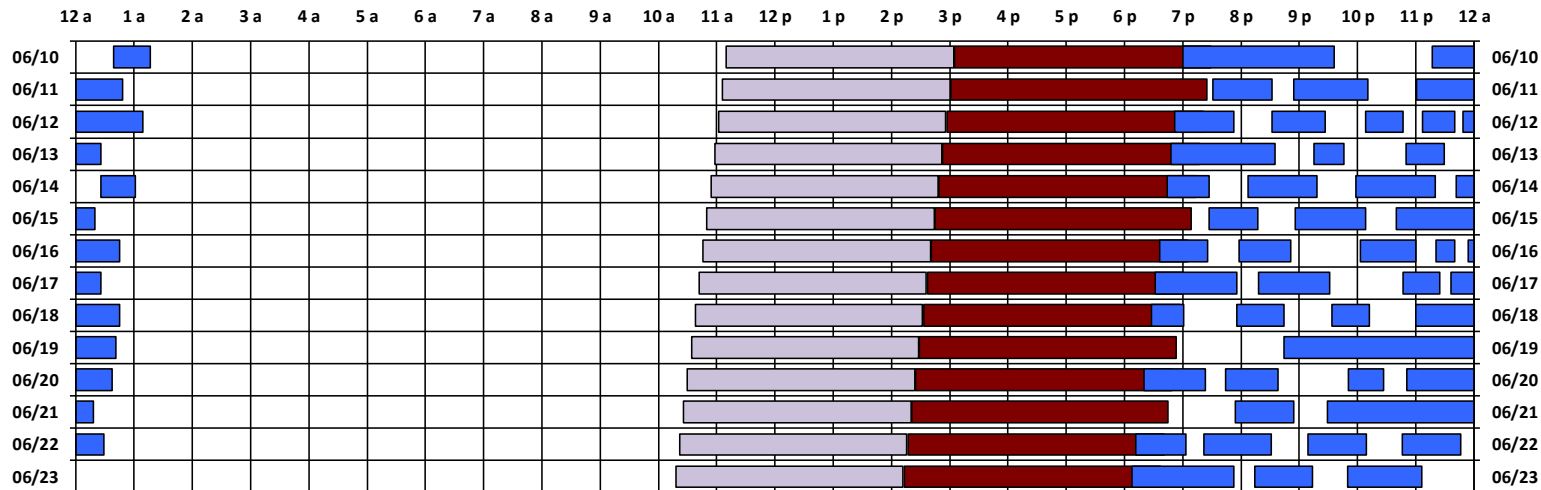

You are viewing the satellite schedule in Pacific Time. Daylight saving time, when applicable, is included.

SPTR
Skynet
DSCS

South Pole Satellite Schedule

Date	SPTR Pass 1			SPTR Pass 2			SPTR Pass 3			SPTR Pass 4			SPTR Pass 5			Total Dur	DSCS Pass		Skynet Pass	
	Start	End	Dur	Start	End	Dur	Start	End	Dur	Start	End	Dur	Start	End	Dur		Start	End	Start	End
06/10/18	12:39 A	1:17 A	0:38	7:00 P	9:36 P	2:36	11:17 P	12:00 A*	0:43	No Pass	No Pass	No Pass	No Pass	No Pass	No Pass	3:57	11:10 A	3:04 P	3:05 P	7:29 P
06/11/18	12:00 A*	12:48 A	0:48	7:31 P	8:32 P	1:01	8:54 P	10:11 P	1:17	11:01 P	12:00 A*	0:59	No Pass	No Pass	No Pass	4:05	11:06 A	3:00 P	3:01 P	7:25 P
06/12/18	12:00 A*	1:09 A	1:09	6:52 P	7:53 P	1:01	8:32 P	9:27 P	0:55	10:08 P	10:47 P	0:39	11:07 P	11:40 P	0:33	4:17	11:02 A	2:56 P	2:57 P	7:21 P
06/13/18	6:48 P	8:35 P	1:47	9:15 P	9:46 P	0:31	10:50 P	11:29 P	0:39	No Pass	No Pass	No Pass	No Pass	No Pass	No Pass	2:57	10:58 A	2:52 P	2:53 P	7:17 P
06/14/18	12:26 A	1:01 A	0:35	6:44 P	7:27 P	0:43	8:07 P	9:18 P	1:11	9:58 P	11:20 P	1:22	11:42 P	12:00 A*	0:18	4:09	10:54 A	2:48 P	2:49 P	7:13 P
06/15/18	12:00 A*	12:20 A	0:20	7:27 P	8:17 P	0:50	8:56 P	10:08 P	1:12	10:40 P	12:00 A*	1:20	No Pass	No Pass	No Pass	3:42	10:50 A	2:44 P	2:45 P	7:09 P
06/16/18	12:00 A*	12:45 A	0:45	6:36 P	7:26 P	0:50	7:58 P	8:51 P	0:53	10:03 P	11:00 P	0:57	11:21 P	11:40 P	0:19	3:44	10:46 A	2:40 P	2:41 P	7:05 P
06/17/18	6:32 P	7:56 P	1:24	8:18 P	9:31 P	1:13	10:47 P	11:25 P	0:38	11:36 P	12:00 A*	0:24	No Pass	No Pass	No Pass	3:39	10:42 A	2:36 P	2:37 P	7:01 P
06/18/18	12:00 A*	12:45 A	0:45	6:28 P	7:01 P	0:33	7:56 P	8:44 P	0:48	9:34 P	10:12 P	0:38	11:00 P	12:00 A*	1:00	3:44	10:38 A	2:32 P	2:33 P	6:57 P
06/19/18	12:00 A*	12:41 A	0:41	8:44 P	12:00 A*	3:16	No Pass	No Pass	No Pass	No Pass	No Pass	No Pass	No Pass	No Pass	No Pass	3:57	10:34 A	2:28 P	2:29 P	6:53 P
06/20/18	12:00 A*	12:37 A	0:37	6:20 P	7:23 P	1:03	7:44 P	8:38 P	0:54	9:51 P	10:27 P	0:36	10:51 P	12:00 A*	1:09	4:19	10:30 A	2:24 P	2:25 P	6:49 P
06/21/18	12:00 A*	12:18 A	0:18	7:54 P	8:54 P	1:00	9:29 P	12:00 A*	2:31	No Pass	No Pass	No Pass	No Pass	No Pass	No Pass	3:49	10:26 A	2:20 P	2:21 P	6:45 P
06/22/18	12:00 A*	12:29 A	0:29	6:12 P	7:03 P	0:51	7:22 P	8:31 P	1:09	9:09 P	10:09 P	1:00	10:46 P	11:46 P	1:00	4:29	10:22 A	2:16 P	2:17 P	6:41 P
06/23/18	6:08 P	7:53 P	1:45	8:14 P	9:14 P	1:00	9:50 P	11:06 P	1:16	No Pass	No Pass	No Pass	No Pass	No Pass	No Pass	4:01	10:18 A	2:12 P	2:13 P	6:37 P

* Pass continues from previous or into next day.

† An additional pass occurs on this day, not shown on the schedule. Refer to CEL text file for details.

Schedule updated on 06/12/18