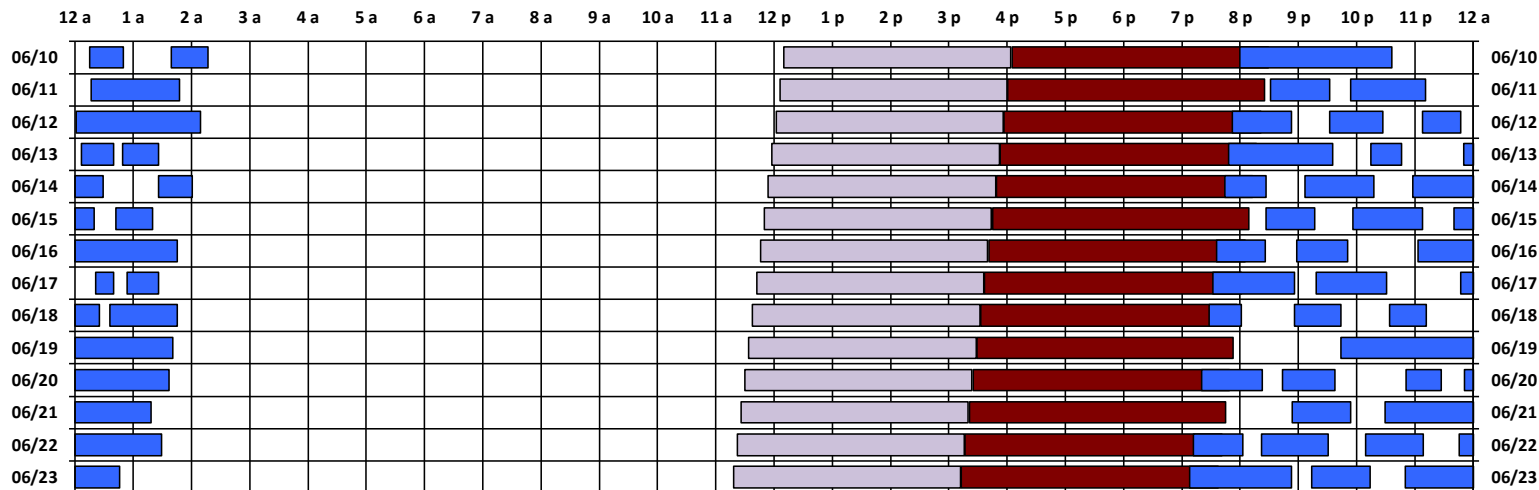

You are viewing the satellite schedule in Mountain Time. Daylight saving time, when applicable, is included.

SPTR
Skynet
DSCS

South Pole Satellite Schedule

Date	SPTR Pass 1			SPTR Pass 2			SPTR Pass 3			SPTR Pass 4			SPTR Pass 5			Total Dur	DSCS Pass		Skynet Pass	
	Start	End	Dur	Start	End	Dur	Start	End	Dur	Start	End	Dur	Start	End	Dur		Start	End	Start	End
06/10/18	12:15 A	12:50 A	0:35	1:39 A	2:17 A	0:38	8:00 P	10:36 P	2:36	No Pass	No Pass	No Pass	No Pass	No Pass	No Pass	3:49	12:10 P	4:04 P	4:05 P	8:29 P
06/11/18	12:17 A	1:48 A	1:31	8:31 P	9:32 P	1:01	9:54 P	11:11 P	1:17	No Pass	No Pass	No Pass	No Pass	No Pass	No Pass	3:49	12:06 P	4:00 P	4:01 P	8:25 P
06/12/18	12:01 A	2:09 A	2:08	7:52 P	8:53 P	1:01	9:32 P	10:27 P	0:55	11:08 P	11:47 P	0:39	No Pass	No Pass	No Pass	4:43	12:02 P	3:56 P	3:57 P	8:21 P
06/13/18	12:07 A	12:40 A	0:33	12:49 A	1:26 A	0:37	7:48 P	9:35 P	1:47	10:15 P	10:46 P	0:31	11:50 P	12:00 A*	0:10	3:38	11:58 A	3:52 P	3:53 P	8:17 P
06/14/18	12:00 A*	12:29 A	0:29	1:26 A	2:01 A	0:35	7:44 P	8:27 P	0:43	9:07 P	10:18 P	1:11	10:58 P	12:00 A*	1:02	4:00	11:54 A	3:48 P	3:49 P	8:13 P
06/15/18	12:00 A*	12:20 A	0:20	12:42 A	1:20 A	0:38	8:27 P	9:17 P	0:50	9:56 P	11:08 P	1:12	11:40 P	12:00 A*	0:20	3:20	11:50 A	3:44 P	3:45 P	8:09 P
06/16/18	12:00 A*	1:45 A	1:45	7:36 P	8:26 P	0:50	8:58 P	9:51 P	0:53	11:03 P	12:00 A*	0:57	No Pass	No Pass	No Pass	4:25	11:46 A	3:40 P	3:41 P	8:05 P
06/17/18	12:00 A*	12:00 A	0:00	12:21 A	12:40 A	0:19	12:54 A	1:26 A	0:32	7:32 P	8:56 P	1:24	9:18 P	10:31 P	1:13	3:28	11:42 A	3:36 P	3:37 P	8:01 P
06/18/18	12:36 A	1:45 A	1:09	7:28 P	8:01 P	0:33	8:56 P	9:44 P	0:48	10:34 P	11:12 P	0:38	No Pass	No Pass	No Pass	3:08	11:38 A	3:32 P	3:33 P	7:57 P
06/19/18	No Pass	1:41 A	No Pass	9:44 P	12:00 A*	2:16	No Pass	No Pass	No Pass	No Pass	No Pass	No Pass	No Pass	No Pass	No Pass	2:16	11:34 A	3:28 P	3:29 P	7:53 P
06/20/18	12:00 A*	1:37 A	1:37	7:20 P	8:23 P	1:03	8:44 P	9:38 P	0:54	10:51 P	11:27 P	0:36	11:51 P	12:00 A*	0:09	4:19	11:30 A	3:24 P	3:25 P	7:49 P
06/21/18	12:00 A*	1:18 A	1:18	8:54 P	9:54 P	1:00	10:29 P	12:00 A*	1:31	No Pass	No Pass	No Pass	No Pass	No Pass	No Pass	3:49	11:26 A	3:20 P	3:21 P	7:45 P
06/22/18	12:00 A*	1:29 A	1:29	7:12 P	8:03 P	0:51	8:22 P	9:31 P	1:09	10:09 P	11:09 P	1:00	11:46 P	12:00 A*	0:14	4:43	11:22 A	3:16 P	3:17 P	7:41 P
06/23/18	12:00 A*	12:46 A	0:46	7:08 P	8:53 P	1:45	9:14 P	10:14 P	1:00	10:50 P	12:00 A*	1:10	No Pass	No Pass	No Pass	4:41	11:18 A	3:12 P	3:13 P	7:37 P

* Pass continues from previous or into next day.

† An additional pass occurs on this day, not shown on the schedule. Refer to CEL text file for details.