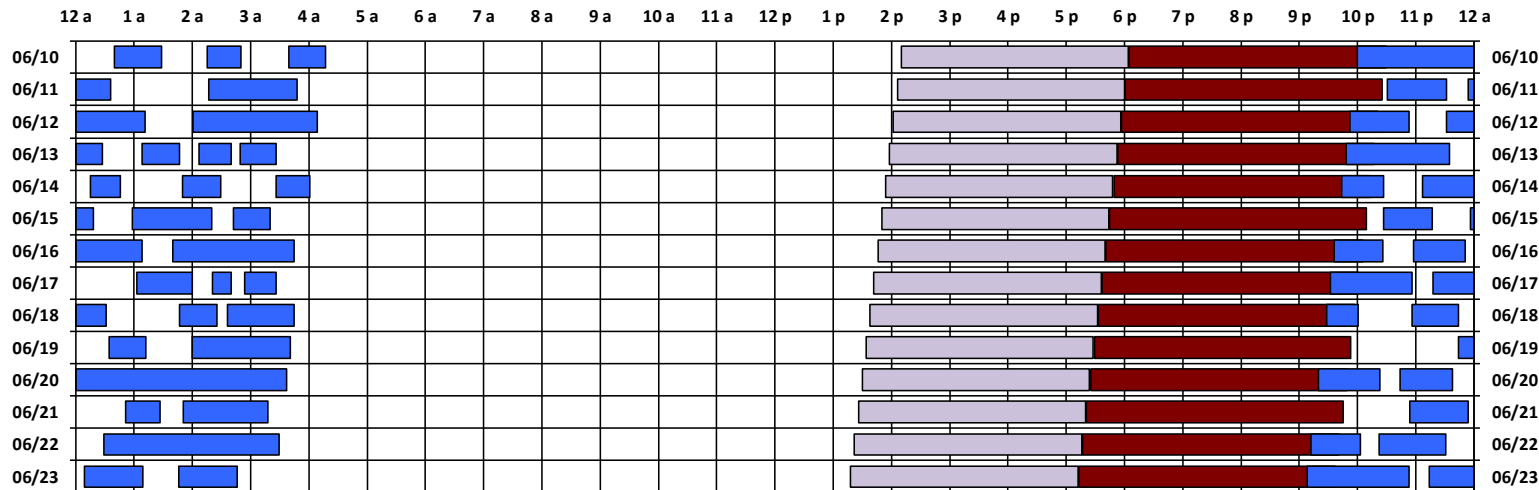

You are viewing the satellite schedule in Eastern Time. Daylight saving time, when applicable, is included.

SPTR
Skynet
DSCS

South Pole Satellite Schedule

Date	SPTR Pass 1			SPTR Pass 2			SPTR Pass 3			SPTR Pass 4			SPTR Pass 5			Total Dur	DSCS Pass		Skynet Pass	
	Start	End	Dur	Start	End	Dur	Start	End	Dur	Start	End	Dur	Start	End	Dur		Start	End	Start	End
06/10/18	12:40 A	1:28 A	0:48	2:15 A	2:50 A	0:35	3:39 A	4:17 A	0:38	10:00 P	12:00 A*	2:00	No Pass	No Pass	No Pass	4:01	2:10 P	6:04 P	6:05 P	10:29 P
06/11/18	12:00 A*	12:36 A	0:36	2:17 A	3:48 A	1:31	10:31 P	11:32 P	1:01	11:54 P	12:00 A*	0:06	No Pass	No Pass	No Pass	3:14	2:06 P	6:00 P	6:01 P	10:25 P
06/12/18	12:00 A*	1:11 A	1:11	2:01 A	4:09 A	2:08	9:52 P	10:53 P	1:01	11:32 P	12:00 A*	0:28	No Pass	No Pass	No Pass	4:48	2:02 P	5:56 P	5:57 P	10:21 P
06/13/18	12:00 A*	12:27 A	0:27	1:08 A	1:47 A	0:39	2:07 A	2:40 A	0:33	2:49 A	3:26 A	0:37	9:48 P	11:35 P	1:47	4:03	1:58 P	5:52 P	5:53 P	10:17 P
06/14/18	12:15 A	12:46 A	0:31	1:50 A	2:29 A	0:39	3:26 A	4:01 A	0:35	9:44 P	10:27 P	0:43	11:07 P	12:00 A*	0:53	3:21	1:54 P	5:48 P	5:49 P	10:13 P
06/15/18	12:00 A*	12:18 A	0:18	12:58 A	2:20 A	1:22	2:42 A	3:20 A	0:38	10:27 P	11:17 P	0:50	11:56 P	12:00 A*	0:04	3:12	1:50 P	5:44 P	5:45 P	10:09 P
06/16/18	12:00 A*	1:08 A	1:08	1:40 A	3:45 A	2:05	9:36 P	10:26 P	0:50	10:58 P	11:51 P	0:53	No Pass	No Pass	No Pass	4:56	1:46 P	5:40 P	5:41 P	10:05 P
06/17/18	1:03 A	2:00 A	0:57	2:21 A	2:40 A	0:19	2:54 A	3:26 A	0:32	9:32 P	10:56 P	1:24	11:18 P	12:00 A*	0:42	3:54	1:42 P	5:36 P	5:37 P	10:01 P
06/18/18	12:00 A*	12:31 A	0:31	1:47 A	2:25 A	0:38	2:36 A	3:45 A	1:09	9:28 P	10:01 P	0:33	10:56 P	11:44 P	0:48	3:39	1:38 P	5:32 P	5:33 P	9:57 P
06/19/18	12:34 A	1:12 A	0:38	2:00 A	3:41 A	1:41	11:44 P	12:00 A*	0:16	No Pass	No Pass	No Pass	No Pass	No Pass	No Pass	2:35	1:34 P	5:28 P	5:29 P	9:53 P
06/20/18	12:00 A*	3:37 A	3:37	9:20 P	10:23 P	1:03	10:44 P	11:38 P	0:54	No Pass	No Pass	No Pass	No Pass	No Pass	No Pass	5:34	1:30 P	5:24 P	5:25 P	9:49 P
06/21/18	12:51 A	1:27 A	0:36	1:51 A	3:18 A	1:27	10:54 P	11:54 P	1:00	No Pass	No Pass	No Pass	No Pass	No Pass	No Pass	3:03	1:26 P	5:20 P	5:21 P	9:45 P
06/22/18	12:29 A	3:29 A	3:00	9:12 P	10:03 P	0:51	10:22 P	11:31 P	1:09	No Pass	No Pass	No Pass	No Pass	No Pass	No Pass	5:00	1:22 P	5:16 P	5:17 P	9:41 P
06/23/18	12:09 A	1:09 A	1:00	1:46 A	2:46 A	1:00	9:08 P	10:53 P	1:45	11:14 P	12:00 A*	0:46	No Pass	No Pass	No Pass	4:31	1:18 P	5:12 P	5:13 P	9:37 P

* Pass continues from previous or into next day.

† An additional pass occurs on this day, not shown on the schedule. Refer to CEL text file for details.

Schedule updated on 06/12/18