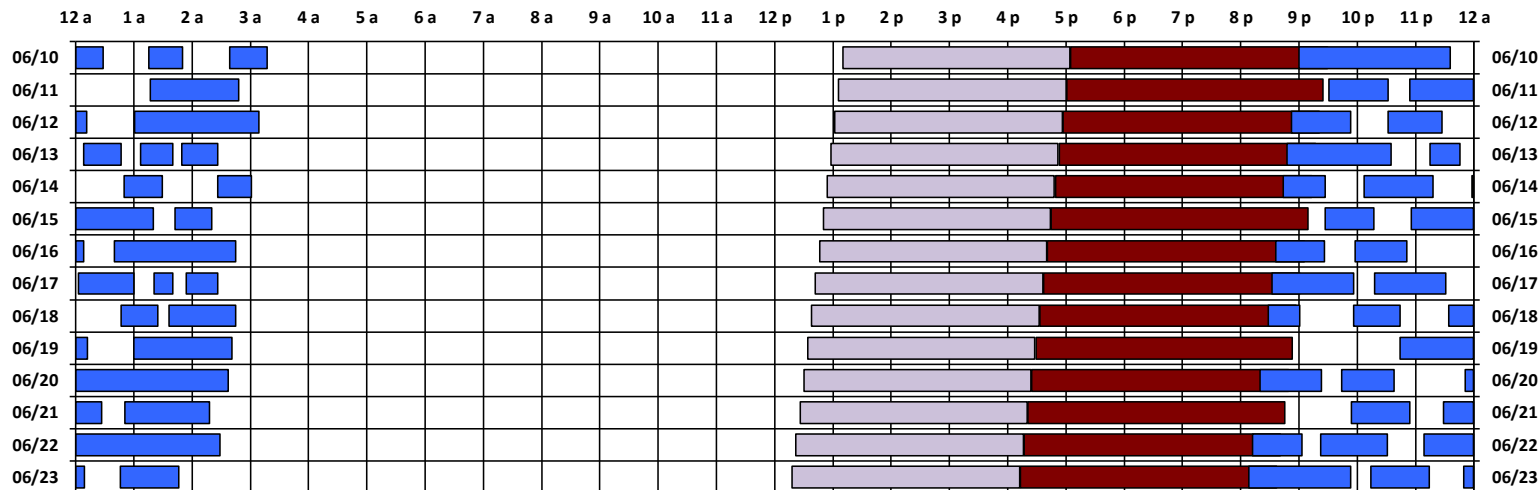

You are viewing the satellite schedule in Central Time. Daylight saving time, when applicable, is included.

SPTR
Skynet
DSCS

South Pole Satellite Schedule

Date	SPTR Pass 1			SPTR Pass 2			SPTR Pass 3			SPTR Pass 4			SPTR Pass 5			Total Dur	DSCS Pass		Skynet Pass	
	Start	End	Dur	Start	End	Dur	Start	End	Dur	Start	End	Dur	Start	End	Dur		Start	End	Start	End
06/10/18	12:00 A*	12:28 A	0:28	1:15 A	1:50 A	0:35	2:39 A	3:17 A	0:38	9:00 P	11:36 P	2:36	No Pass	No Pass	No Pass	4:17	1:10 P	5:04 P	5:05 P	9:29 P
06/11/18	1:17 A	2:48 A	1:31	9:31 P	10:32 P	1:01	10:54 P	12:00 A*	1:06	No Pass	No Pass	No Pass	No Pass	No Pass	No Pass	3:38	1:06 P	5:00 P	5:01 P	9:25 P
06/12/18	12:00 A*	12:11 A	0:11	1:01 A	3:09 A	2:08	8:52 P	9:53 P	1:01	10:32 P	11:27 P	0:55	No Pass	No Pass	No Pass	4:15	1:02 P	4:56 P	4:57 P	9:21 P
06/13/18	12:08 A	12:47 A	0:39	1:07 A	1:40 A	0:33	1:49 A	2:26 A	0:37	8:48 P	10:35 P	1:47	11:15 P	11:46 P	0:31	4:07	12:58 P	4:52 P	4:53 P	9:17 P
06/14/18	12:50 A	1:29 A	0:39	2:26 A	3:01 A	0:35	8:44 P	9:27 P	0:43	10:07 P	11:18 P	1:11	11:58 P	12:00 A*	0:02	3:10	12:54 P	4:48 P	4:49 P	9:13 P
06/15/18	12:00 A*	1:20 A	1:20	1:42 A	2:20 A	0:38	9:27 P	10:17 P	0:50	10:56 P	12:00 A*	1:04	No Pass	No Pass	No Pass	3:52	12:50 P	4:44 P	4:45 P	9:09 P
06/16/18	12:00 A*	12:08 A	0:08	12:40 A	2:45 A	2:05	8:36 P	9:26 P	0:50	9:58 P	10:51 P	0:53	No Pass	No Pass	No Pass	3:56	12:46 P	4:40 P	4:41 P	9:05 P
06/17/18	12:03 A	1:00 A	0:57	1:21 A	1:40 A	0:19	1:54 A	2:26 A	0:32	8:32 P	9:56 P	1:24	10:18 P	11:31 P	1:13	4:25	12:42 P	4:36 P	4:37 P	9:01 P
06/18/18	12:47 A	1:25 A	0:38	1:36 A	2:45 A	1:09	8:28 P	9:01 P	0:33	9:56 P	10:44 P	0:48	11:34 P	12:00 A*	0:26	3:34	12:38 P	4:32 P	4:33 P	8:57 P
06/19/18	12:00 A*	12:12 A	0:12	1:00 A	2:41 A	1:41	10:44 P	12:00 A*	1:16	No Pass	No Pass	No Pass	No Pass	No Pass	No Pass	3:09	12:34 P	4:28 P	4:29 P	8:53 P
06/20/18	12:00 A*	2:37 A	2:37	8:20 P	9:23 P	1:03	9:44 P	10:38 P	0:54	11:51 P	12:00 A*	0:09	No Pass	No Pass	No Pass	4:43	12:30 P	4:24 P	4:25 P	8:49 P
06/21/18	12:00 A*	12:27 A	0:27	12:51 A	2:18 A	1:27	9:54 P	10:54 P	1:00	11:29 P	12:00 A*	0:31	No Pass	No Pass	No Pass	3:25	12:26 P	4:20 P	4:21 P	8:45 P
06/22/18	12:00 A*	2:29 A	2:29	8:12 P	9:03 P	0:51	9:22 P	10:31 P	1:09	11:09 P	12:00 A*	0:51	No Pass	No Pass	No Pass	5:20	12:22 P	4:16 P	4:17 P	8:41 P
06/23/18	12:00 A*	12:09 A	0:09	12:46 A	1:46 A	1:00	8:08 P	9:53 P	1:45	10:14 P	11:14 P	1:00	11:50 P	12:00 A*	0:10	4:04	12:18 P	4:12 P	4:13 P	8:37 P

* Pass continues from previous or into next day.

† An additional pass occurs on this day, not shown on the schedule. Refer to CEL text file for details.