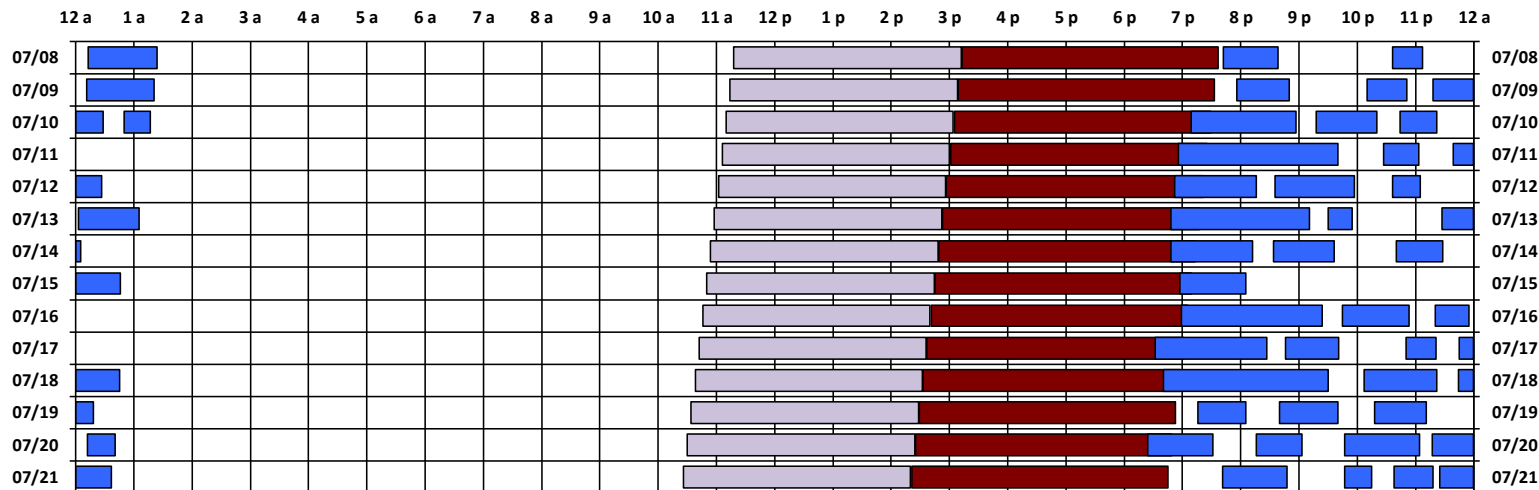

You are viewing the satellite schedule in Central Time. Daylight saving time, when applicable, is included.

SPTR
Skynet
DSCS

South Pole Satellite Schedule

Date	SPTR Pass 1			SPTR Pass 2			SPTR Pass 3			SPTR Pass 4			SPTR Pass 5			Total Dur	DSCS Pass		Skynet Pass	
	Start	End	Dur	Start	End	Dur	Start	End	Dur	Start	End	Dur	Start	End	Dur		Start	End	Start	End
07/08/18	12:13 A	1:24 A	1:11	7:42 P	8:38 P	0:56	10:36 P	11:07 P	0:31	No Pass	No Pass	No Pass	No Pass	No Pass	No Pass	2:38	11:18 A	3:12 P	3:13 P	7:37 P
07/09/18	12:11 A	1:21 A	1:10	7:56 P	8:50 P	0:54	10:10 P	10:51 P	0:41	11:18 P	12:00 A*	0:42	No Pass	No Pass	No Pass	3:27	11:14 A	3:08 P	3:09 P	7:33 P
07/10/18	12:00 A*	12:28 A	0:28	12:50 A	1:17 A	0:27	7:09 P	8:57 P	1:48	9:18 P	10:20 P	1:02	10:44 P	11:22 P	0:38	4:23	11:10 A	3:04 P	3:05 P	7:29 P
07/11/18	6:56 P	9:40 P	2:44	10:27 P	11:03 P	0:36	11:39 P	12:00 A*	0:21	No Pass	No Pass	No Pass	No Pass	No Pass	No Pass	3:41	11:06 A	3:00 P	3:01 P	7:25 P
07/12/18	12:00 A*	12:27 A	0:27	6:52 P	8:16 P	1:24	8:35 P	9:57 P	1:22	10:36 P	11:05 P	0:29	No Pass	No Pass	No Pass	3:42	11:02 A	2:56 P	2:57 P	7:21 P
07/13/18	12:03 A	1:05 A	1:02	6:48 P	9:11 P	2:23	9:30 P	9:55 P	0:25	11:27 P	12:00 A*	0:33	No Pass	No Pass	No Pass	4:23	10:58 A	2:52 P	2:53 P	7:17 P
07/14/18	12:00 A*	12:05 A	0:05	6:48 P	8:12 P	1:24	8:34 P	9:36 P	1:02	10:40 P	11:28 P	0:48	No Pass	No Pass	No Pass	3:19	10:54 A	2:48 P	2:49 P	7:13 P
07/15/18	No Pass	12:46 A	No Pass	6:57 P	8:05 P	1:08	No Pass	No Pass	No Pass	No Pass	No Pass	No Pass	No Pass	No Pass	No Pass	1:08	10:50 A	2:44 P	2:45 P	7:09 P
07/16/18	6:59 P	9:24 P	2:25	9:45 P	10:53 P	1:08	11:20 P	11:55 P	0:35	No Pass	No Pass	No Pass	No Pass	No Pass	No Pass	4:08	10:46 A	2:40 P	2:41 P	7:05 P
07/17/18	6:32 P	8:27 P	1:55	8:46 P	9:41 P	0:55	10:50 P	11:21 P	0:31	11:45 P	12:00 A*	0:15	No Pass	No Pass	No Pass	3:36	10:42 A	2:36 P	2:37 P	7:01 P
07/18/18	12:00 A*	12:45 A	0:45	6:40 P	9:30 P	2:50	10:07 P	11:22 P	1:15	11:44 P	12:00 A*	0:16	No Pass	No Pass	No Pass	5:06	10:38 A	2:32 P	2:33 P	6:57 P
07/19/18	12:00 A*	12:18 A	0:18	7:16 P	8:05 P	0:49	8:40 P	9:40 P	1:00	10:18 P	11:11 P	0:53	No Pass	No Pass	No Pass	3:00	10:34 A	2:28 P	2:29 P	6:53 P
07/20/18	12:12 A	12:41 A	0:29	6:24 P	7:31 P	1:07	8:16 P	9:03 P	0:47	9:47 P	11:04 P	1:17	11:17 P	12:00 A*	0:43	4:23	10:30 A	2:24 P	2:25 P	6:49 P
07/21/18	12:00 A*	12:37 A	0:37	7:41 P	8:48 P	1:07	9:47 P	10:15 P	0:28	10:38 P	11:18 P	0:40	11:25 P	12:00 A*	0:35	3:27	10:26 A	2:20 P	2:21 P	6:45 P

* Pass continues from previous or into next day.

† An additional pass occurs on this day, not shown on the schedule. Refer to CEL text file for details.