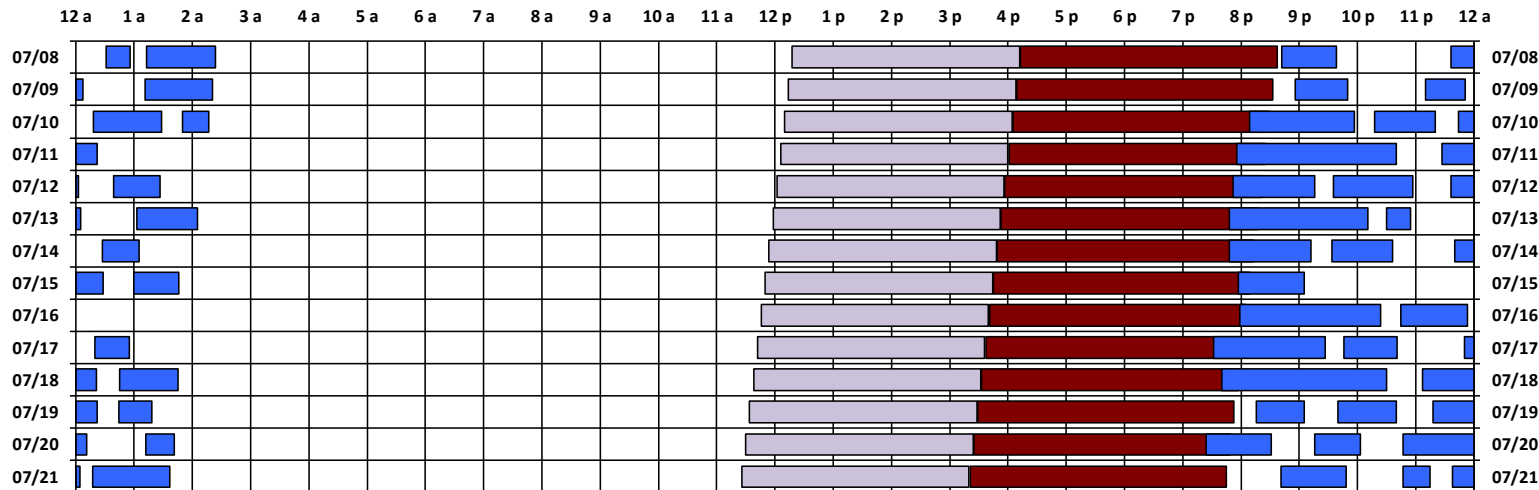

You are viewing the satellite schedule in Eastern Time. Daylight saving time, when applicable, is included.

SPTR
Skynet
DSCS

South Pole Satellite Schedule

Date	SPTR Pass 1			SPTR Pass 2			SPTR Pass 3			SPTR Pass 4			SPTR Pass 5			Total Dur	DSCS Pass		Skynet Pass	
	Start	End	Dur	Start	End	Dur	Start	End	Dur	Start	End	Dur	Start	End	Dur		Start	End	Start	End
07/08/18	12:31 A	12:56 A	0:25	1:13 A	2:24 A	1:11	8:42 P	9:38 P	0:56	11:36 P	12:00 A*	0:24	No Pass	No Pass	No Pass	2:56	12:18 P	4:12 P	4:13 P	8:37 P
07/09/18	12:00 A*	12:07 A	0:07	1:11 A	2:21 A	1:10	8:56 P	9:50 P	0:54	11:10 P	11:51 P	0:41	No Pass	No Pass	No Pass	2:52	12:14 P	4:08 P	4:09 P	8:33 P
07/10/18	12:18 A	1:28 A	1:10	1:50 A	2:17 A	0:27	8:09 P	9:57 P	1:48	10:18 P	11:20 P	1:02	11:44 P	12:00 A*	0:16	4:43	12:10 P	4:04 P	4:05 P	8:29 P
07/11/18	12:00 A*	12:22 A	0:22	7:56 P	10:40 P	2:44	11:27 P	12:00 A*	0:33	No Pass	No Pass	No Pass	No Pass	No Pass	No Pass	3:39	12:06 P	4:00 P	4:01 P	8:25 P
07/12/18	12:00 A*	12:03 A	0:03	12:39 A	1:27 A	0:48	7:52 P	9:16 P	1:24	9:35 P	10:57 P	1:22	11:36 P	12:00 A*	0:24	4:01	12:02 P	3:56 P	3:57 P	8:21 P
07/13/18	12:00 A*	12:05 A	0:05	1:03 A	2:05 A	1:02	7:48 P	10:11 P	2:23	10:30 P	10:55 P	0:25	No Pass	No Pass	No Pass	3:55	11:58 A	3:52 P	3:53 P	8:17 P
07/14/18	12:27 A	1:05 A	0:38	7:48 P	9:12 P	1:24	9:34 P	10:36 P	1:02	11:40 P	12:00 A*	0:20	No Pass	No Pass	No Pass	3:24	11:54 A	3:48 P	3:49 P	8:13 P
07/15/18	12:00 A*	12:28 A	0:28	1:00 A	1:46 A	0:46	7:57 P	9:05 P	1:08	No Pass	No Pass	No Pass	No Pass	No Pass	No Pass	2:22	11:50 A	3:44 P	3:45 P	8:09 P
07/16/18	7:59 P	10:24 P	2:25	10:45 P	11:53 P	1:08	No Pass	No Pass	No Pass	No Pass	No Pass	No Pass	No Pass	No Pass	No Pass	3:33	11:46 A	3:40 P	3:41 P	8:05 P
07/17/18	12:20 A	12:55 A	0:35	7:32 P	9:27 P	1:55	9:46 P	10:41 P	0:55	11:50 P	12:00 A*	0:10	No Pass	No Pass	No Pass	3:35	11:42 A	3:36 P	3:37 P	8:01 P
07/18/18	12:00 A*	12:21 A	0:21	12:45 A	1:45 A	1:00	7:40 P	10:30 P	2:50	11:07 P	12:00 A*	0:53	No Pass	No Pass	No Pass	5:04	11:38 A	3:32 P	3:33 P	7:57 P
07/19/18	12:00 A*	12:22 A	0:22	12:44 A	1:18 A	0:34	8:16 P	9:05 P	0:49	9:40 P	10:40 P	1:00	11:18 P	12:00 A*	0:42	3:27	11:34 A	3:28 P	3:29 P	7:53 P
07/20/18	12:00 A*	12:11 A	0:11	1:12 A	1:41 A	0:29	7:24 P	8:31 P	1:07	9:16 P	10:03 P	0:47	10:47 P	12:00 A*	1:13	3:47	11:30 A	3:24 P	3:25 P	7:49 P
07/21/18	12:00 A*	12:04 A	0:04	12:17 A	1:37 A	1:20	8:41 P	9:48 P	1:07	10:47 P	11:15 P	0:28	11:38 P	12:00 A*	0:22	3:21	11:26 A	3:20 P	3:21 P	7:45 P

* Pass continues from previous or into next day.

† An additional pass occurs on this day, not shown on the schedule. Refer to CEL text file for details.

Schedule updated on 07/11/18