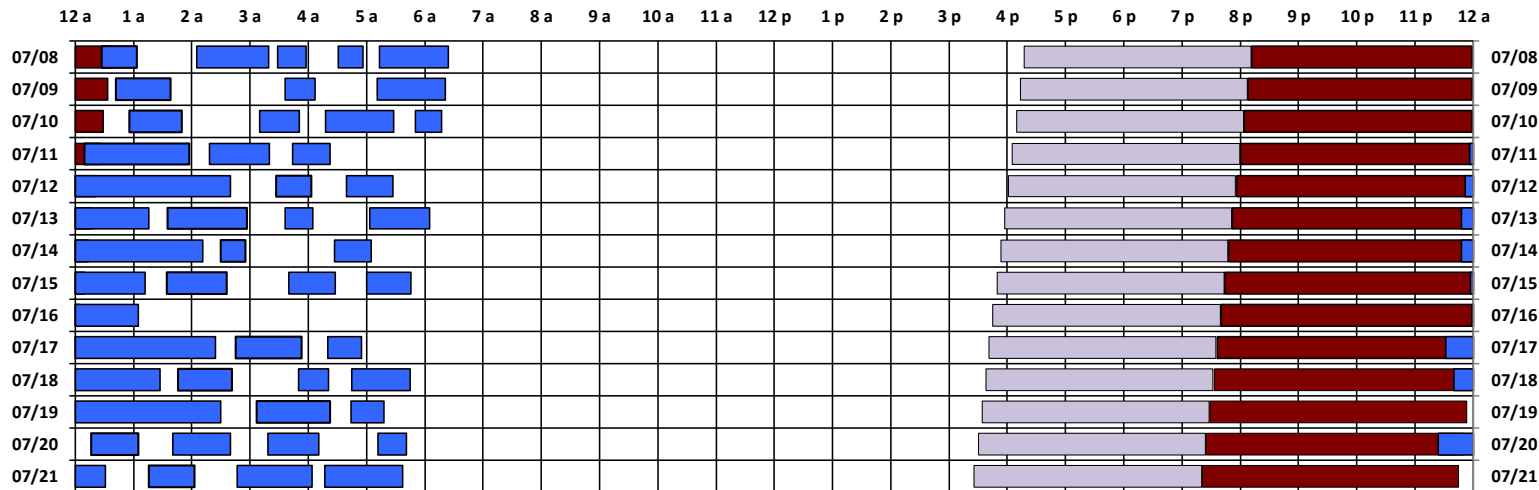

You are viewing the satellite schedule in Zulu (UTC) Time.

SPTR
Skynet
DSCS

South Pole Satellite Schedule

Date	SPTR Pass 1			SPTR Pass 2			SPTR Pass 3			SPTR Pass 4			SPTR Pass 5			Total Dur	DSCS Pass		Skynet Pass	
	Start	End	Dur	Start	End	Dur	Start	End	Dur	Start	End	Dur	Start	End	Dur		Start	End	Start	End
07/08/18	12:27 A	1:03 A	0:36	2:05 A	3:19 A	1:14	3:28 A	3:58 A	0:30	4:31 A	4:56 A	0:25	5:13 A	6:24 A	1:11	3:56	4:18 P	8:12 P	8:13 P	12:37 A
07/09/18	12:42 A	1:38 A	0:56	3:36 A	4:07 A	0:31	5:11 A	6:21 A	1:10	No Pass	No Pass	No Pass	No Pass	No Pass	No Pass	2:37	4:14 P	8:08 P	8:09 P	12:33 A
07/10/18	12:56 A	1:50 A	0:54	3:10 A	3:51 A	0:41	4:18 A	5:28 A	1:10	5:50 A	6:17 A	0:27	No Pass	No Pass	No Pass	3:12	4:10 P	8:04 P	8:05 P	12:29 A
07/11/18	12:09 A	1:57 A	1:48	2:18 A	3:20 A	1:02	3:44 A	4:22 A	0:38	11:56 P	12:00 A*	0:04	No Pass	No Pass	No Pass	3:32	4:06 P	8:00 P	8:01 P	12:25 A
07/12/18	12:00 A*	2:40 A	2:40	3:27 A	4:03 A	0:36	4:39 A	5:27 A	0:48	11:52 P	12:00 A*	0:08	No Pass	No Pass	No Pass	4:12	4:02 P	7:56 P	7:57 P	12:21 A
07/13/18	12:00 A*	1:16 A	1:16	1:35 A	2:57 A	1:22	3:36 A	4:05 A	0:29	5:03 A	6:05 A	1:02	11:48 P	12:00 A*	0:12	4:21	3:58 P	7:52 P	7:53 P	12:17 A
07/14/18	12:00 A*	2:11 A	2:11	2:30 A	2:55 A	0:25	4:27 A	5:05 A	0:38	11:48 P	12:00 A*	0:12	No Pass	No Pass	No Pass	3:26	3:54 P	7:48 P	7:49 P	12:13 A
07/15/18	12:00 A*	1:12 A	1:12	1:34 A	2:36 A	1:02	3:40 A	4:28 A	0:48	5:00 A	5:46 A	0:46	11:57 P	12:00 A*	0:03	3:51	3:50 P	7:44 P	7:45 P	12:09 A
07/16/18	12:00 A*	1:05 A	1:05	11:59 P	12:00 A*	0:01	No Pass	No Pass	No Pass	No Pass	No Pass	No Pass	No Pass	No Pass	No Pass	1:06	3:46 P	7:40 P	7:41 P	12:05 A
07/17/18	12:00 A*	2:24 A	2:24	2:45 A	3:53 A	1:08	4:20 A	4:55 A	0:35	11:32 P	12:00 A*	0:28	No Pass	No Pass	No Pass	4:35	3:42 P	7:36 P	7:37 P	12:01 A
07/18/18	12:00 A*	1:27 A	1:27	1:46 A	2:41 A	0:55	3:50 A	4:21 A	0:31	4:45 A	5:45 A	1:00	11:40 P	12:00 A*	0:20	4:13	3:38 P	7:32 P	7:33 P	11:57 P
07/19/18	12:00 A*	2:30 A	2:30	3:07 A	4:22 A	1:15	4:44 A	5:18 A	0:34	No Pass	No Pass	No Pass	No Pass	No Pass	No Pass	4:19	3:34 P	7:28 P	7:29 P	11:53 P
07/20/18	12:16 A	1:05 A	0:49	1:40 A	2:40 A	1:00	3:18 A	4:11 A	0:53	5:12 A	5:41 A	0:29	11:24 P	12:00 A*	0:36	3:47	3:30 P	7:24 P	7:25 P	11:49 P
07/21/18	12:00 A*	12:31 A	0:31	1:16 A	2:03 A	0:47	2:47 A	4:04 A	1:17	4:17 A	5:37 A	1:20	No Pass	No Pass	No Pass	3:55	3:26 P	7:20 P	7:21 P	11:45 P