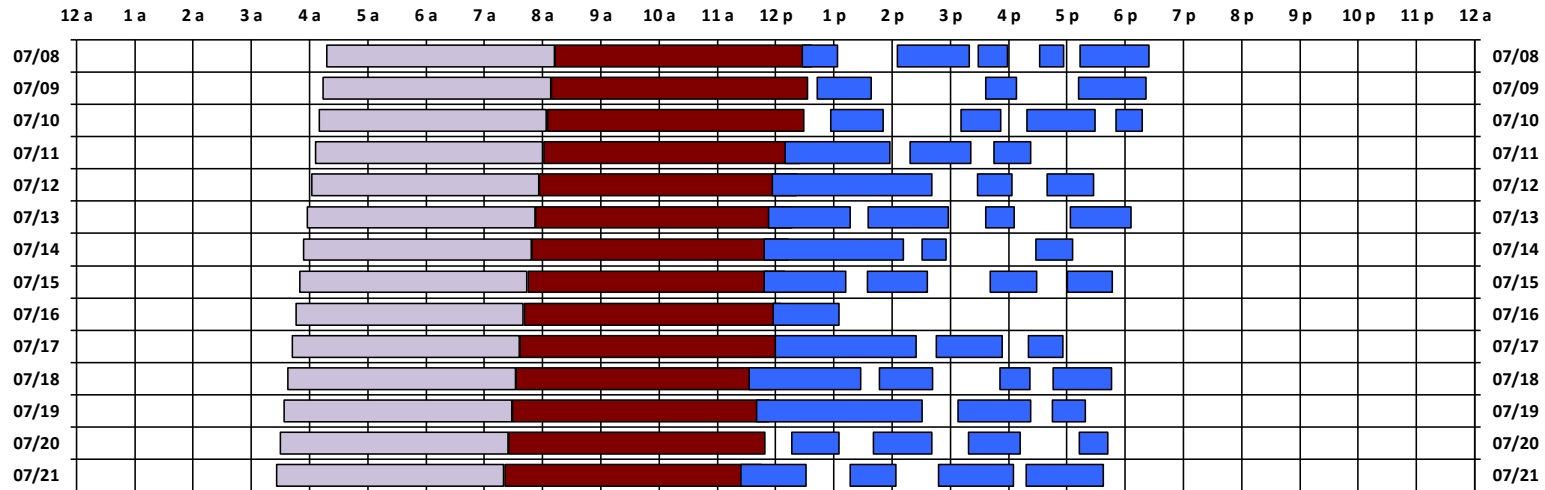

You are viewing the satellite schedule in New Zealand Time. Daylight saving time, when applicable, is included.

SPTR
Skynet
DSCS

South Pole Satellite Schedule

Date	SPTR Pass 1			SPTR Pass 2			SPTR Pass 3			SPTR Pass 4			SPTR Pass 5			Total Dur	DSCS Pass		Skynet Pass	
	Start	End	Dur	Start	End	Dur	Start	End	Dur	Start	End	Dur	Start	End	Dur		Start	End	Start	End
07/08/18	12:27 P	1:03 P	0:36	2:05 P	3:19 P	1:14	3:28 P	3:58 P	0:30	4:31 P	4:56 P	0:25	5:13 P	6:24 P	1:11	3:56	4:18 A	8:12 A	8:13 A	12:37 P
07/09/18	12:42 P	1:38 P	0:56	3:36 P	4:07 P	0:31	5:11 P	6:21 P	1:10	No Pass	No Pass	No Pass	No Pass	No Pass	No Pass	2:37	4:14 A	8:08 A	8:09 A	12:33 P
07/10/18	12:56 P	1:50 P	0:54	3:10 P	3:51 P	0:41	4:18 P	5:28 P	1:10	5:50 P	6:17 P	0:27	No Pass	No Pass	No Pass	3:12	4:10 A	8:04 A	8:05 A	12:29 P
07/11/18	12:09 P	1:57 P	1:48	2:18 P	3:20 P	1:02	3:44 P	4:22 P	0:38	No Pass	No Pass	No Pass	No Pass	No Pass	No Pass	3:28	4:06 A	8:00 A	8:01 A	12:25 P
07/12/18	11:56 A	2:40 P	2:44	3:27 P	4:03 P	0:36	4:39 P	5:27 P	0:48	No Pass	No Pass	No Pass	No Pass	No Pass	No Pass	4:08	4:02 A	7:56 A	7:57 A	12:21 P
07/13/18	11:52 A	1:16 P	1:24	1:35 P	2:57 P	1:22	3:36 P	4:05 P	0:29	5:03 P	6:05 P	1:02	No Pass	No Pass	No Pass	4:17	3:58 A	7:52 A	7:53 A	12:17 P
07/14/18	11:48 A	2:11 P	2:23	2:30 P	2:55 P	0:25	4:27 P	5:05 P	0:38	No Pass	No Pass	No Pass	No Pass	No Pass	No Pass	3:26	3:54 A	7:48 A	7:49 A	12:13 P
07/15/18	11:48 A	1:12 P	1:24	1:34 P	2:36 P	1:02	3:40 P	4:28 P	0:48	5:00 P	5:46 P	0:46	No Pass	No Pass	No Pass	4:00	3:50 A	7:44 A	7:45 A	12:09 P
07/16/18	11:57 A	1:05 P	1:08	No Pass	No Pass	No Pass	No Pass	No Pass	No Pass	No Pass	No Pass	No Pass	No Pass	No Pass	No Pass	1:08	3:46 A	7:40 A	7:41 A	12:05 P
07/17/18	11:59 A	2:24 P	2:25	2:45 P	3:53 P	1:08	4:20 P	4:55 P	0:35	No Pass	No Pass	No Pass	No Pass	No Pass	No Pass	4:08	3:42 A	7:36 A	7:37 A	12:01 P
07/18/18	11:32 A	1:27 P	1:55	1:46 P	2:41 P	0:55	3:50 P	4:21 P	0:31	4:45 P	5:45 P	1:00	No Pass	No Pass	No Pass	4:21	3:38 A	7:32 A	7:33 A	11:57 A
07/19/18	11:40 A	2:30 P	2:50	3:07 P	4:22 P	1:15	4:44 P	5:18 P	0:34	No Pass	No Pass	No Pass	No Pass	No Pass	No Pass	4:39	3:34 A	7:28 A	7:29 A	11:53 A
07/20/18	12:16 P	1:05 P	0:49	1:40 P	2:40 P	1:00	3:18 P	4:11 P	0:53	5:12 P	5:41 P	0:29	No Pass	No Pass	No Pass	3:11	3:30 A	7:24 A	7:25 A	11:49 A
07/21/18	11:24 A	12:31 P	1:07	1:16 P	2:03 P	0:47	2:47 P	4:04 P	1:17	4:17 P	5:37 P	1:20	No Pass	No Pass	No Pass	4:31	3:26 A	7:20 A	7:21 A	11:45 A

* Pass continues from previous or into next day.

† An additional pass occurs on this day, not shown on the schedule. Refer to CEL text file for details.

Schedule updated on 07/11/18