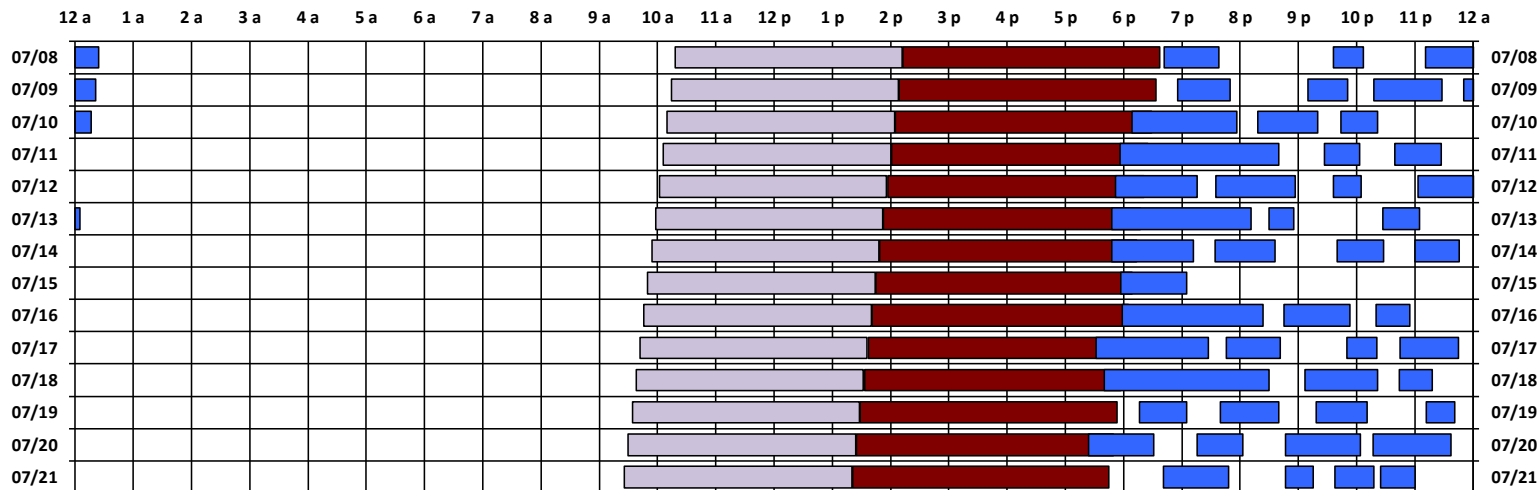

You are viewing the satellite schedule in Mountain Time. Daylight saving time, when applicable, is included.

SPTR
Skynet
DSCS

South Pole Satellite Schedule

Date	SPTR Pass 1			SPTR Pass 2			SPTR Pass 3			SPTR Pass 4			SPTR Pass 5			Total Dur	DSCS Pass		Skynet Pass	
	Start	End	Dur	Start	End	Dur	Start	End	Dur	Start	End	Dur	Start	End	Dur		Start	End	Start	End
07/08/18	12:00 A*	12:24 A	0:24	6:42 P	7:38 P	0:56	9:36 P	10:07 P	0:31	11:11 P	12:00 A*	0:49	No Pass	No Pass	No Pass	2:40	10:18 A	2:12 P	2:13 P	6:37 P
07/09/18	12:00 A*	12:21 A	0:21	6:56 P	7:50 P	0:54	9:10 P	9:51 P	0:41	10:18 P	11:28 P	1:10	11:50 P	12:00 A*	0:10	3:16	10:14 A	2:08 P	2:09 P	6:33 P
07/10/18	12:00 A*	12:17 A	0:17	6:09 P	7:57 P	1:48	8:18 P	9:20 P	1:02	9:44 P	10:22 P	0:38	No Pass	No Pass	No Pass	3:45	10:10 A	2:04 P	2:05 P	6:29 P
07/11/18	5:56 P	8:40 P	2:44	9:27 P	10:03 P	0:36	10:39 P	11:27 P	0:48	No Pass	No Pass	No Pass	No Pass	No Pass	No Pass	4:08	10:06 A	2:00 P	2:01 P	6:25 P
07/12/18	5:52 P	7:16 P	1:24	7:35 P	8:57 P	1:22	9:36 P	10:05 P	0:29	11:03 P	12:00 A*	0:57	No Pass	No Pass	No Pass	4:12	10:02 A	1:56 P	1:57 P	6:21 P
07/13/18	12:00 A*	12:05 A	0:05	5:48 P	8:11 P	2:23	8:30 P	8:55 P	0:25	10:27 P	11:05 P	0:38	No Pass	No Pass	No Pass	3:31	9:58 A	1:52 P	1:53 P	6:17 P
07/14/18	5:48 P	7:12 P	1:24	7:34 P	8:36 P	1:02	9:40 P	10:28 P	0:48	11:00 P	11:46 P	0:46	No Pass	No Pass	No Pass	4:00	9:54 A	1:48 P	1:49 P	6:13 P
07/15/18	5:57 P	7:05 P	1:08	No Pass	No Pass	No Pass	No Pass	No Pass	No Pass	No Pass	No Pass	No Pass	No Pass	No Pass	No Pass	1:08	9:50 A	1:44 P	1:45 P	6:09 P
07/16/18	5:59 P	8:24 P	2:25	8:45 P	9:53 P	1:08	10:20 P	10:55 P	0:35	No Pass	No Pass	No Pass	No Pass	No Pass	No Pass	4:08	9:46 A	1:40 P	1:41 P	6:05 P
07/17/18	5:32 P	7:27 P	1:55	7:46 P	8:41 P	0:55	9:50 P	10:21 P	0:31	10:45 P	11:45 P	1:00	No Pass	No Pass	No Pass	4:21	9:42 A	1:36 P	1:37 P	6:01 P
07/18/18	5:40 P	8:30 P	2:50	9:07 P	10:22 P	1:15	10:44 P	11:18 P	0:34	No Pass	No Pass	No Pass	No Pass	No Pass	No Pass	4:39	9:38 A	1:32 P	1:33 P	5:57 P
07/19/18	6:16 P	7:05 P	0:49	7:40 P	8:40 P	1:00	9:18 P	10:11 P	0:53	11:12 P	11:41 P	0:29	No Pass	No Pass	No Pass	3:11	9:34 A	1:28 P	1:29 P	5:53 P
07/20/18	5:24 P	6:31 P	1:07	7:16 P	8:03 P	0:47	8:47 P	10:04 P	1:17	10:17 P	11:37 P	1:20	No Pass	No Pass	No Pass	4:31	9:30 A	1:24 P	1:25 P	5:49 P
07/21/18	6:41 P	7:48 P	1:07	8:47 P	9:15 P	0:28	9:38 P	10:18 P	0:40	10:25 P	11:00 P	0:35	No Pass	No Pass	No Pass	2:50	9:26 A	1:20 P	1:21 P	5:45 P

* Pass continues from previous or into next day.

† An additional pass occurs on this day, not shown on the schedule. Refer to CEL text file for details.