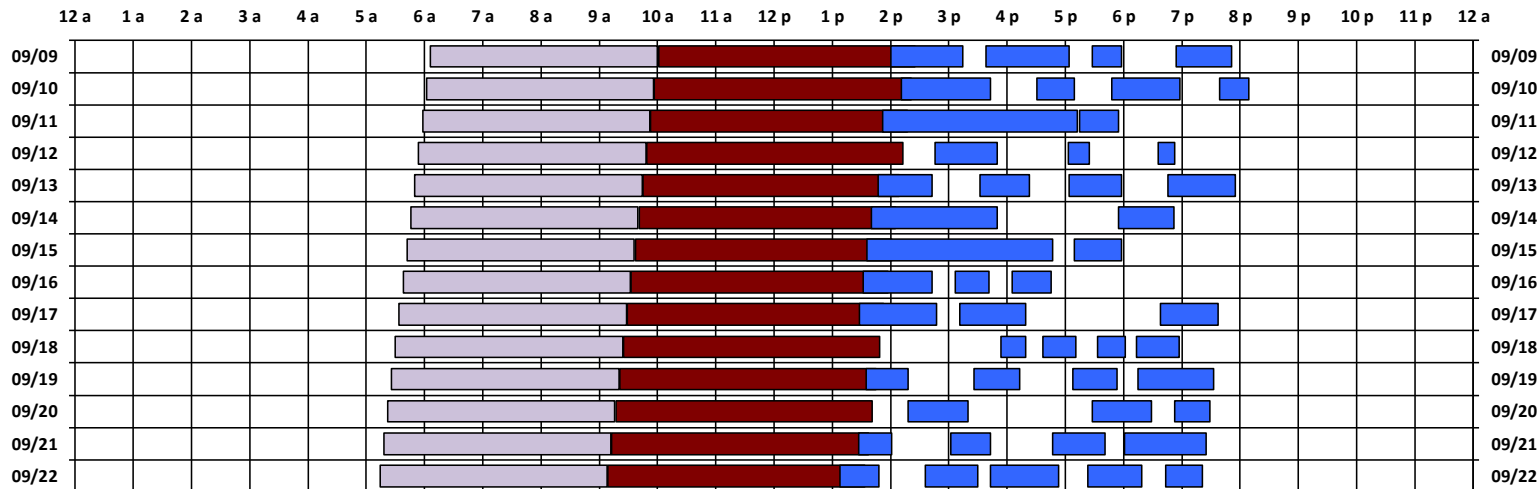

You are viewing the satellite schedule in Mountain Time. Daylight saving time, when applicable, is included.

SPTR
Skynet
DSCS

South Pole Satellite Schedule

Date	SPTR Pass 1			SPTR Pass 2			SPTR Pass 3			SPTR Pass 4			SPTR Pass 5			Total Dur	DSCS Pass		Skynet Pass	
	Start	End	Dur	Start	End	Dur	Start	End	Dur	Start	End	Dur	Start	End	Dur		Start	End	Start	End
09/09/18	2:00 P	3:14 P	1:14	3:38 P	5:04 P	1:26	5:28 P	5:58 P	0:30	6:54 P	7:51 P	0:57	No Pass	No Pass	No Pass	4:07	6:06 A	10:00 A	10:01 A	2:25 P
09/10/18	2:11 P	3:43 P	1:32	4:31 P	5:09 P	0:38	5:48 P	6:58 P	1:10	7:39 P	8:09 P	0:30	No Pass	No Pass	No Pass	3:50	6:02 A	9:56 A	9:57 A	2:21 P
09/11/18	1:52 P	5:12 P	3:20	5:15 P	5:55 P	0:40	No Pass	No Pass	No Pass	No Pass	No Pass	No Pass	No Pass	No Pass	No Pass	4:00	5:58 A	9:52 A	9:53 A	2:17 P
09/12/18	2:46 P	3:50 P	1:04	5:03 P	5:25 P	0:22	6:36 P	6:53 P	0:17	No Pass	No Pass	No Pass	No Pass	No Pass	No Pass	1:43	5:54 A	9:48 A	9:49 A	2:13 P
09/13/18	1:47 P	2:43 P	0:56	3:32 P	4:23 P	0:51	5:04 P	5:58 P	0:54	6:46 P	7:55 P	1:09	No Pass	No Pass	No Pass	3:50	5:50 A	9:44 A	9:45 A	2:09 P
09/14/18	1:40 P	3:50 P	2:10	5:55 P	6:52 P	0:57	No Pass	No Pass	No Pass	No Pass	No Pass	No Pass	No Pass	No Pass	No Pass	3:07	5:46 A	9:40 A	9:41 A	2:05 P
09/15/18	1:36 P	4:47 P	3:11	5:09 P	5:58 P	0:49	No Pass	No Pass	No Pass	No Pass	No Pass	No Pass	No Pass	No Pass	No Pass	4:00	5:42 A	9:36 A	9:37 A	2:01 P
09/16/18	1:32 P	2:43 P	1:11	3:07 P	3:41 P	0:34	4:05 P	4:45 P	0:40	No Pass	No Pass	No Pass	No Pass	No Pass	No Pass	2:25	5:38 A	9:32 A	9:33 A	1:57 P
09/17/18	1:28 P	2:47 P	1:19	3:11 P	4:19 P	1:08	6:38 P	7:37 P	0:59	No Pass	No Pass	No Pass	No Pass	No Pass	No Pass	3:26	5:34 A	9:28 A	9:29 A	1:53 P
09/18/18	3:54 P	4:19 P	0:25	4:37 P	5:11 P	0:34	5:33 P	6:02 P	0:29	6:13 P	6:57 P	0:44	No Pass	No Pass	No Pass	2:12	5:30 A	9:24 A	9:25 A	1:49 P
09/19/18	1:35 P	2:18 P	0:43	3:26 P	4:13 P	0:47	5:08 P	5:53 P	0:45	6:15 P	7:33 P	1:18	No Pass	No Pass	No Pass	3:33	5:26 A	9:20 A	9:21 A	1:45 P
09/20/18	2:18 P	3:20 P	1:02	5:28 P	6:29 P	1:01	6:53 P	7:29 P	0:36	No Pass	No Pass	No Pass	No Pass	No Pass	No Pass	2:39	5:22 A	9:16 A	9:17 A	1:41 P
09/21/18	1:27 P	2:01 P	0:34	3:02 P	3:43 P	0:41	4:47 P	5:41 P	0:54	6:01 P	7:25 P	1:24	No Pass	No Pass	No Pass	3:33	5:18 A	9:12 A	9:13 A	1:37 P
09/22/18	1:08 P	1:48 P	0:40	2:36 P	3:30 P	0:54	3:43 P	4:53 P	1:10	5:23 P	6:19 P	0:56	6:43 P	7:21 P	0:38	4:18	5:14 A	9:08 A	9:09 A	1:33 P

* Pass continues from previous or into next day.

† An additional pass occurs on this day, not shown on the schedule. Refer to CEL text file for details.

Schedule updated on 09/10/18