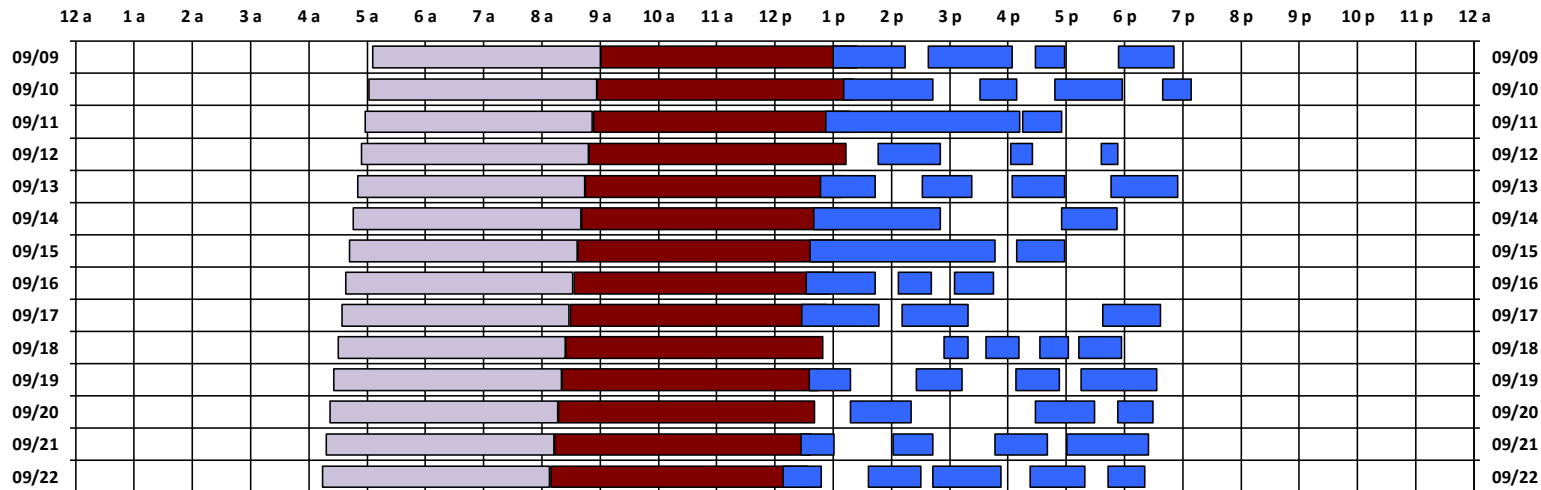

You are viewing the satellite schedule in Pacific Time. Daylight saving time, when applicable, is included.

SPTR
Skynet
DSCS

South Pole Satellite Schedule

Date	SPTR Pass 1			SPTR Pass 2			SPTR Pass 3			SPTR Pass 4			SPTR Pass 5			Total Dur	DSCS Pass		Skynet Pass	
	Start	End	Dur	Start	End	Dur	Start	End	Dur	Start	End	Dur	Start	End	Dur		Start	End	Start	End
09/09/18	1:00 P	2:14 P	1:14	2:38 P	4:04 P	1:26	4:28 P	4:58 P	0:30	5:54 P	6:51 P	0:57	No Pass	No Pass	No Pass	4:07	5:06 A	9:00 A	9:01 A	1:25 P
09/10/18	1:11 P	2:43 P	1:32	3:31 P	4:09 P	0:38	4:48 P	5:58 P	1:10	6:39 P	7:09 P	0:30	No Pass	No Pass	No Pass	3:50	5:02 A	8:56 A	8:57 A	1:21 P
09/11/18	12:52 P	4:12 P	3:20	4:15 P	4:55 P	0:40	No Pass	No Pass	No Pass	No Pass	No Pass	No Pass	No Pass	No Pass	No Pass	4:00	4:58 A	8:52 A	8:53 A	1:17 P
09/12/18	1:46 P	2:50 P	1:04	4:03 P	4:25 P	0:22	5:36 P	5:53 P	0:17	No Pass	No Pass	No Pass	No Pass	No Pass	No Pass	1:43	4:54 A	8:48 A	8:49 A	1:13 P
09/13/18	12:47 P	1:43 P	0:56	2:32 P	3:23 P	0:51	4:04 P	4:58 P	0:54	5:46 P	6:55 P	1:09	No Pass	No Pass	No Pass	3:50	4:50 A	8:44 A	8:45 A	1:09 P
09/14/18	12:40 P	2:50 P	2:10	4:55 P	5:52 P	0:57	No Pass	No Pass	No Pass	No Pass	No Pass	No Pass	No Pass	No Pass	No Pass	3:07	4:46 A	8:40 A	8:41 A	1:05 P
09/15/18	12:36 P	3:47 P	3:11	4:09 P	4:58 P	0:49	No Pass	No Pass	No Pass	No Pass	No Pass	No Pass	No Pass	No Pass	No Pass	4:00	4:42 A	8:36 A	8:37 A	1:01 P
09/16/18	12:32 P	1:43 P	1:11	2:07 P	2:41 P	0:34	3:05 P	3:45 P	0:40	No Pass	No Pass	No Pass	No Pass	No Pass	No Pass	2:25	4:38 A	8:32 A	8:33 A	12:57 P
09/17/18	12:28 P	1:47 P	1:19	2:11 P	3:19 P	1:08	5:38 P	6:37 P	0:59	No Pass	No Pass	No Pass	No Pass	No Pass	No Pass	3:26	4:34 A	8:28 A	8:29 A	12:53 P
09/18/18	2:54 P	3:19 P	0:25	3:37 P	4:11 P	0:34	4:33 P	5:02 P	0:29	5:13 P	5:57 P	0:44	No Pass	No Pass	No Pass	2:12	4:30 A	8:24 A	8:25 A	12:49 P
09/19/18	12:35 P	1:18 P	0:43	2:26 P	3:13 P	0:47	4:08 P	4:53 P	0:45	5:15 P	6:33 P	1:18	No Pass	No Pass	No Pass	3:33	4:26 A	8:20 A	8:21 A	12:45 P
09/20/18	1:18 P	2:20 P	1:02	4:28 P	5:29 P	1:01	5:53 P	6:29 P	0:36	No Pass	No Pass	No Pass	No Pass	No Pass	No Pass	2:39	4:22 A	8:16 A	8:17 A	12:41 P
09/21/18	12:27 P	1:01 P	0:34	2:02 P	2:43 P	0:41	3:47 P	4:41 P	0:54	5:01 P	6:25 P	1:24	No Pass	No Pass	No Pass	3:33	4:18 A	8:12 A	8:13 A	12:37 P
09/22/18	12:08 P	12:48 P	0:40	1:36 P	2:30 P	0:54	2:43 P	3:53 P	1:10	4:23 P	5:19 P	0:56	5:43 P	6:21 P	0:38	4:18	4:14 A	8:08 A	8:09 A	12:33 P

* Pass continues from previous or into next day.

† An additional pass occurs on this day, not shown on the schedule. Refer to CEL text file for details.

Schedule updated on 09/10/18