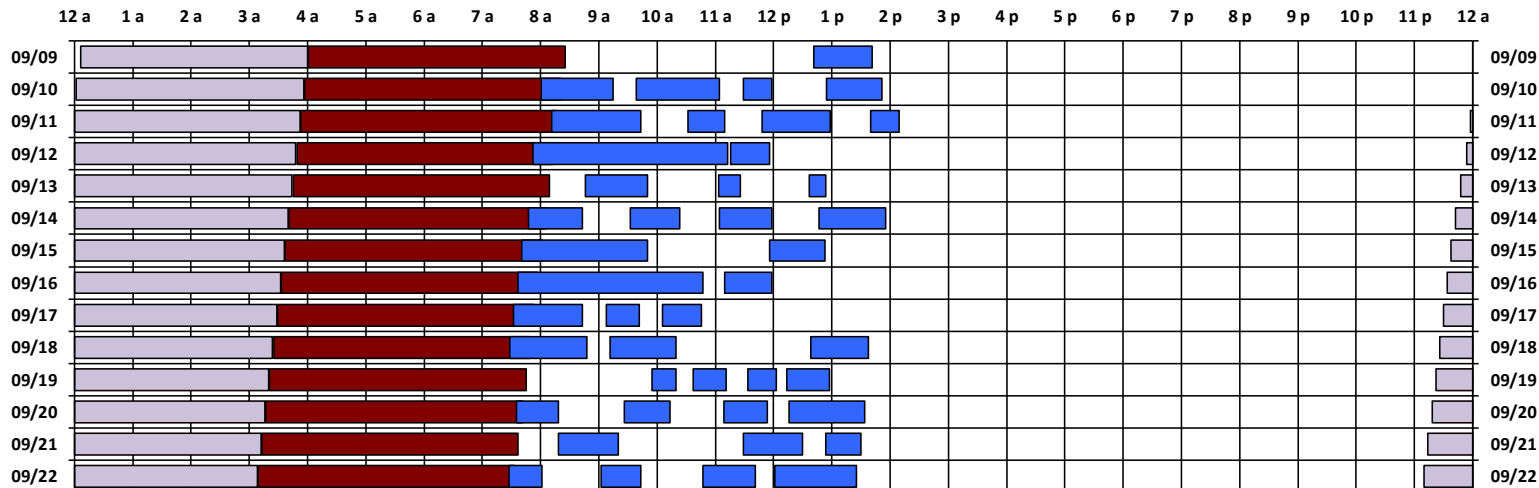

You are viewing the satellite schedule in New Zealand Time. Daylight saving time, when applicable, is included.

SPTR
Skynet
DSCS

South Pole Satellite Schedule

Date	SPTR Pass 1			SPTR Pass 2			SPTR Pass 3			SPTR Pass 4			SPTR Pass 5			Total Dur	DSCS Pass		Skynet Pass	
	Start	End	Dur	Start	End	Dur	Start	End	Dur	Start	End	Dur	Start	End	Dur		Start	End	Start	End
09/09/18	12:41 P	1:41 P	1:00	No Pass	No Pass	No Pass	No Pass	No Pass	No Pass	No Pass	No Pass	No Pass	No Pass	No Pass	No Pass	1:00	12:06 A	4:00 A	4:01 A	8:25 A
09/10/18	8:00 A	9:14 A	1:14	9:38 A	11:04 A	1:26	11:28 A	11:58 A	0:30	12:54 P	1:51 P	0:57	No Pass	No Pass	No Pass	4:07	12:02 A	3:56 A	3:57 A	8:21 A
09/11/18	8:11 A	9:43 A	1:32	10:31 A	11:09 A	0:38	11:48 A	12:58 P	1:10	1:39 P	2:09 P	0:30	No Pass	No Pass	No Pass	3:50	11:58 P	3:52 A	3:53 A	8:17 A
09/12/18	7:52 A	11:12 A	3:20	11:15 A	11:55 A	0:40	No Pass	No Pass	No Pass	No Pass	No Pass	No Pass	No Pass	No Pass	No Pass	4:00	11:54 P	3:48 A	3:49 A	8:13 A
09/13/18	8:46 A	9:50 A	1:04	11:03 A	11:25 A	0:22	12:36 P	12:53 P	0:17	No Pass	No Pass	No Pass	No Pass	No Pass	No Pass	1:43	11:50 P	3:44 A	3:45 A	8:09 A
09/14/18	7:47 A	8:43 A	0:56	9:32 A	10:23 A	0:51	11:04 A	11:58 A	0:54	12:46 P	1:55 P	1:09	No Pass	No Pass	No Pass	3:50	11:46 P	3:40 A	3:41 A	8:05 A
09/15/18	7:40 A	9:50 A	2:10	11:55 A	12:52 P	0:57	No Pass	No Pass	No Pass	No Pass	No Pass	No Pass	No Pass	No Pass	No Pass	3:07	11:42 P	3:36 A	3:37 A	8:01 A
09/16/18	7:36 A	10:47 A	3:11	11:09 A	11:58 A	0:49	No Pass	No Pass	No Pass	No Pass	No Pass	No Pass	No Pass	No Pass	No Pass	4:00	11:38 P	3:32 A	3:33 A	7:57 A
09/17/18	7:32 A	8:43 A	1:11	9:07 A	9:41 A	0:34	10:05 A	10:45 A	0:40	No Pass	No Pass	No Pass	No Pass	No Pass	No Pass	2:25	11:34 P	3:28 A	3:29 A	7:53 A
09/18/18	7:28 A	8:47 A	1:19	9:11 A	10:19 A	1:08	12:38 P	1:37 P	0:59	No Pass	No Pass	No Pass	No Pass	No Pass	No Pass	3:26	11:30 P	3:24 A	3:25 A	7:49 A
09/19/18	9:54 A	10:19 A	0:25	10:37 A	11:11 A	0:34	11:33 A	12:02 P	0:29	12:13 P	12:57 P	0:44	No Pass	No Pass	No Pass	2:12	11:26 P	3:20 A	3:21 A	7:45 A
09/20/18	7:35 A	8:18 A	0:43	9:26 A	10:13 A	0:47	11:08 A	11:53 A	0:45	12:15 P	1:33 P	1:18	No Pass	No Pass	No Pass	3:33	11:22 P	3:16 A	3:17 A	7:41 A
09/21/18	8:18 A	9:20 A	1:02	11:28 A	12:29 P	1:01	12:53 P	1:29 P	0:36	No Pass	No Pass	No Pass	No Pass	No Pass	No Pass	2:39	11:18 P	3:12 A	3:13 A	7:37 A
09/22/18	7:27 A	8:01 A	0:34	9:02 A	9:43 A	0:41	10:47 A	11:41 A	0:54	12:01 P	1:25 P	1:24	No Pass	No Pass	No Pass	3:33	11:14 P	3:08 A	3:09 A	7:33 A

* Pass continues from previous or into next day.

† An additional pass occurs on this day, not shown on the schedule. Refer to CEL text file for details.

Schedule updated on 09/10/18