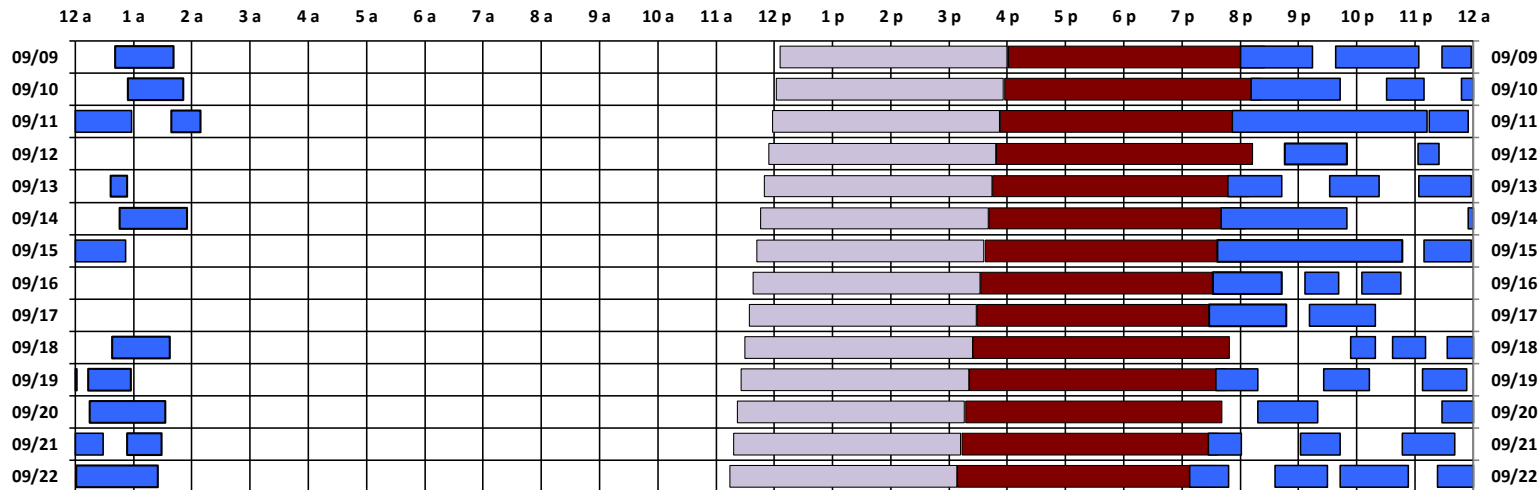

### South Pole Satellite Schedule

Date	SPTR Pass 1			SPTR Pass 2			SPTR Pass 3			SPTR Pass 4			SPTR Pass 5			Total Dur	DSCS Pass		Skynet Pass	
	Start	End	Dur	Start	End	Dur	Start	End	Dur	Start	End	Dur	Start	End	Dur		Start	End	Start	End
09/09/18	12:41 A	1:41 A	1:00	8:00 P	9:14 P	1:14	9:38 P	11:04 P	1:26	11:28 P	11:58 P	0:30	No Pass	No Pass	No Pass	4:10	12:06 P	4:00 P	4:01 P	8:25 P
09/10/18	12:54 A	1:51 A	0:57	8:11 P	9:43 P	1:32	10:31 P	11:09 P	0:38	11:48 P	12:00 A*	0:12	No Pass	No Pass	No Pass	3:19	12:02 P	3:56 P	3:57 P	8:21 P
09/11/18	12:00 A*	12:58 A	0:58	1:39 A	2:09 A	0:30	7:52 P	11:12 P	3:20	11:15 P	11:55 P	0:40	No Pass	No Pass	No Pass	5:28	11:58 A	3:52 P	3:53 P	8:17 P
09/12/18	8:46 P	9:50 P	1:04	11:03 P	11:25 P	0:22	No Pass	No Pass	No Pass	No Pass	No Pass	No Pass	No Pass	No Pass	No Pass	1:26	11:54 A	3:48 P	3:49 P	8:13 P
09/13/18	12:36 A	12:53 A	0:17	7:47 P	8:43 P	0:56	9:32 P	10:23 P	0:51	11:04 P	11:58 P	0:54	No Pass	No Pass	No Pass	2:58	11:50 A	3:44 P	3:45 P	8:09 P
09/14/18	12:46 A	1:55 A	1:09	7:40 P	9:50 P	2:10	11:55 P	12:00 A*	0:05	No Pass	No Pass	No Pass	No Pass	No Pass	No Pass	3:24	11:46 A	3:40 P	3:41 P	8:05 P
09/15/18	12:00 A*	12:52 A	0:52	7:36 P	10:47 P	3:11	11:09 P	11:58 P	0:49	No Pass	No Pass	No Pass	No Pass	No Pass	No Pass	4:52	11:42 A	3:36 P	3:37 P	8:01 P
09/16/18	7:32 P	8:43 P	1:11	9:07 P	9:41 P	0:34	10:05 P	10:45 P	0:40	No Pass	No Pass	No Pass	No Pass	No Pass	No Pass	2:25	11:38 A	3:32 P	3:33 P	7:57 P
09/17/18	7:28 P	8:47 P	1:19	9:11 P	10:19 P	1:08	No Pass	No Pass	No Pass	No Pass	No Pass	No Pass	No Pass	No Pass	No Pass	2:27	11:34 A	3:28 P	3:29 P	7:53 P
09/18/18	12:38 A	1:37 A	0:59	9:54 P	10:19 P	0:25	10:37 P	11:11 P	0:34	11:33 P	12:00 A*	0:27	No Pass	No Pass	No Pass	2:25	11:30 A	3:24 P	3:25 P	7:49 P
09/19/18	12:00 A*	12:02 A	0:02	12:13 A	12:57 A	0:44	7:35 P	8:18 P	0:43	9:26 P	10:13 P	0:47	11:08 P	11:53 P	0:45	3:01	11:26 A	3:20 P	3:21 P	7:45 P
09/20/18	12:15 A	1:33 A	1:18	8:18 P	9:20 P	1:02	11:28 P	12:00 A*	0:32	No Pass	No Pass	No Pass	No Pass	No Pass	No Pass	2:52	11:22 A	3:16 P	3:17 P	7:41 P
09/21/18	12:00 A*	12:29 A	0:29	12:53 A	1:29 A	0:36	7:27 P	8:01 P	0:34	9:02 P	9:43 P	0:41	10:47 P	11:41 P	0:54	3:14	11:18 A	3:12 P	3:13 P	7:37 P
09/22/18	12:01 A	1:25 A	1:24	7:08 P	7:48 P	0:40	8:36 P	9:30 P	0:54	9:43 P	10:53 P	1:10	11:23 P	12:00 A*	0:37	4:45	11:14 A	3:08 P	3:09 P	7:33 P