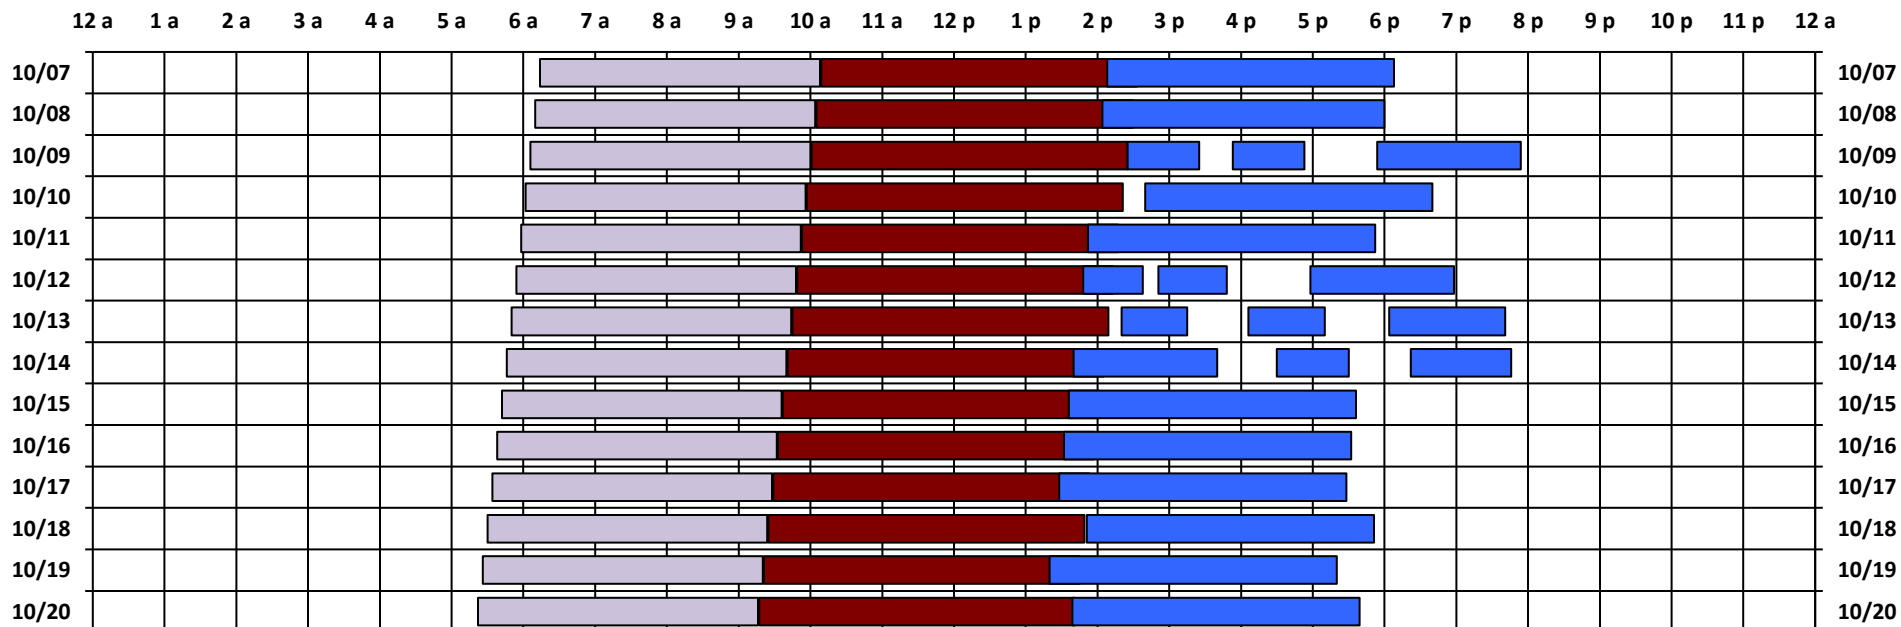

You are viewing the satellite schedule in Eastern Time. Daylight saving time, when applicable, is included.

SPTR
Skynet
DSCS

South Pole Satellite Schedule

Date	SPTR Pass 1			SPTR Pass 2			SPTR Pass 3			SPTR Pass 4			SPTR Pass 5			Total Dur	DSCS Pass		Skynet Pass	
	Start	End	Dur	Start	End	Dur	Start	End	Dur	Start	End	Dur	Start	End	Dur		Start	End	Start	End
10/07/18	2:08 P	6:08 P	4:00	No Pass	No Pass	No Pass	No Pass	No Pass	No Pass	No Pass	No Pass	No Pass	No Pass	No Pass	No Pass	4:00	6:14 A	10:08 A	10:09 A	2:33 P
10/08/18	2:04 P	6:00 P	3:56	No Pass	No Pass	No Pass	No Pass	No Pass	No Pass	No Pass	No Pass	No Pass	No Pass	No Pass	No Pass	3:56	6:10 A	10:04 A	10:05 A	2:29 P
10/09/18	2:25 P	3:25 P	1:00	3:53 P	4:53 P	1:00	5:54 P	7:54 P	2:00	No Pass	No Pass	No Pass	No Pass	No Pass	No Pass	4:00	6:06 A	10:00 A	10:01 A	2:25 P
10/10/18	2:40 P	6:40 P	4:00	No Pass	No Pass	No Pass	No Pass	No Pass	No Pass	No Pass	No Pass	No Pass	No Pass	No Pass	No Pass	4:00	6:02 A	9:56 A	9:57 A	2:21 P
10/11/18	1:52 P	5:52 P	4:00	No Pass	No Pass	No Pass	No Pass	No Pass	No Pass	No Pass	No Pass	No Pass	No Pass	No Pass	No Pass	4:00	5:58 A	9:52 A	9:53 A	2:17 P
10/12/18	1:48 P	2:38 P	0:50	2:51 P	3:48 P	0:57	4:58 P	6:58 P	2:00	No Pass	No Pass	No Pass	No Pass	No Pass	No Pass	3:47	5:54 A	9:48 A	9:49 A	2:13 P
10/13/18	2:20 P	3:15 P	0:55	4:06 P	5:10 P	1:04	6:04 P	7:41 P	1:37	No Pass	No Pass	No Pass	No Pass	No Pass	No Pass	3:36	5:50 A	9:44 A	9:45 A	2:09 P
10/14/18	1:40 P	3:40 P	2:00	4:30 P	5:30 P	1:00	6:22 P	7:46 P	1:24	No Pass	No Pass	No Pass	No Pass	No Pass	No Pass	4:24	5:46 A	9:40 A	9:41 A	2:05 P
10/15/18	1:36 P	5:36 P	4:00	No Pass	No Pass	No Pass	No Pass	No Pass	No Pass	No Pass	No Pass	No Pass	No Pass	No Pass	No Pass	4:00	5:42 A	9:36 A	9:37 A	2:01 P
10/16/18	1:32 P	5:32 P	4:00	No Pass	No Pass	No Pass	No Pass	No Pass	No Pass	No Pass	No Pass	No Pass	No Pass	No Pass	No Pass	4:00	5:38 A	9:32 A	9:33 A	1:57 P
10/17/18	1:28 P	5:28 P	4:00	No Pass	No Pass	No Pass	No Pass	No Pass	No Pass	No Pass	No Pass	No Pass	No Pass	No Pass	No Pass	4:00	5:34 A	9:28 A	9:29 A	1:53 P
10/18/18	1:51 P	5:51 P	4:00	No Pass	No Pass	No Pass	No Pass	No Pass	No Pass	No Pass	No Pass	No Pass	No Pass	No Pass	No Pass	4:00	5:30 A	9:24 A	9:25 A	1:49 P
10/19/18	1:20 P	5:20 P	4:00	No Pass	No Pass	No Pass	No Pass	No Pass	No Pass	No Pass	No Pass	No Pass	No Pass	No Pass	No Pass	4:00	5:26 A	9:20 A	9:21 A	1:45 P
10/20/18	1:39 P	5:39 P	4:00	No Pass	No Pass	No Pass	No Pass	No Pass	No Pass	No Pass	No Pass	No Pass	No Pass	No Pass	No Pass	4:00	5:22 A	9:16 A	9:17 A	1:41 P

* Pass continues from previous or into next day.

† An additional pass occurs on this day, not shown on the schedule. Refer to CEL text file for details.