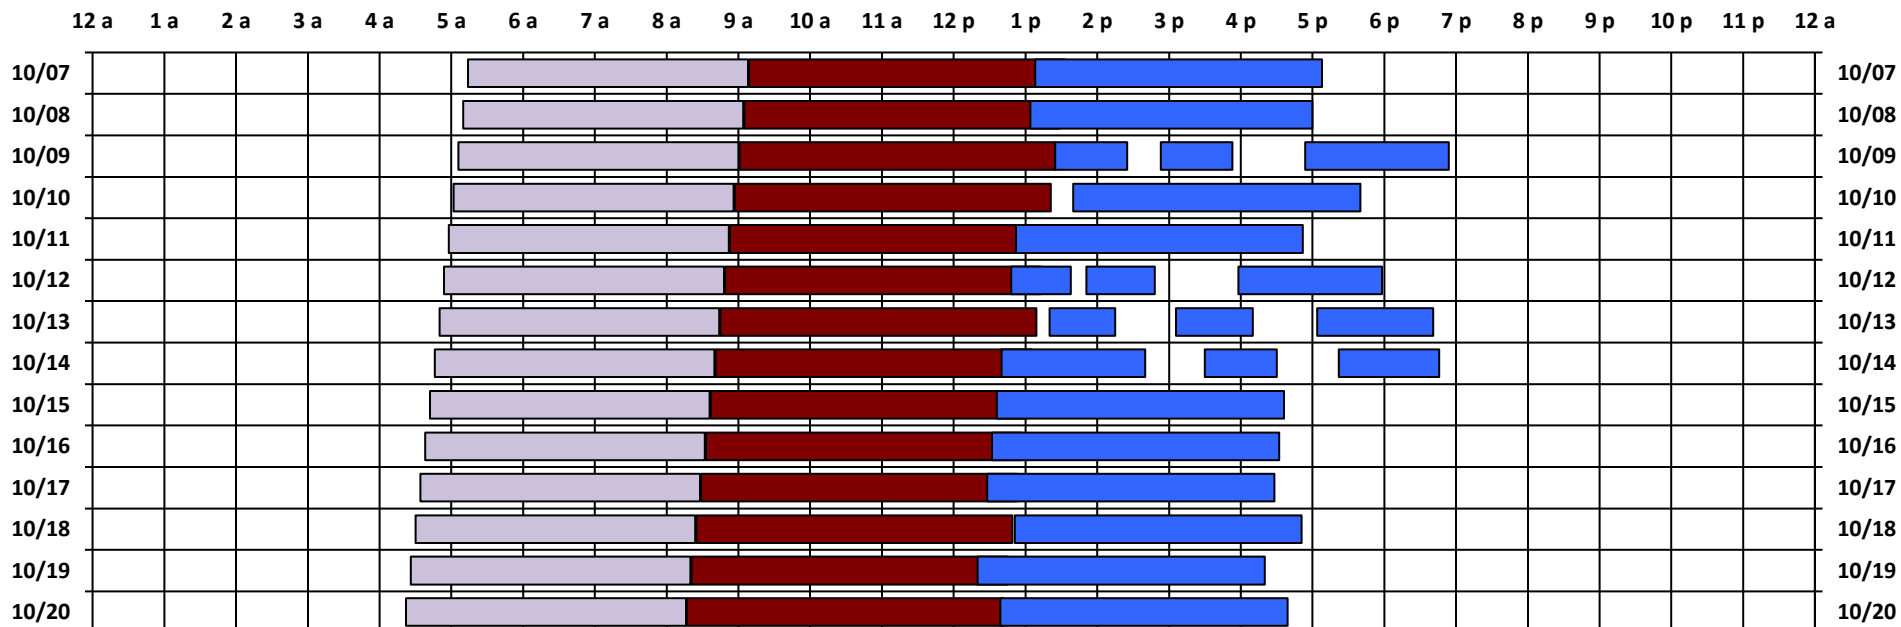

You are viewing the satellite schedule in Central Time. Daylight saving time, when applicable, is included.

SPTR
Skynet
DSCS

South Pole Satellite Schedule

Date	SPTR Pass 1			SPTR Pass 2			SPTR Pass 3			SPTR Pass 4			SPTR Pass 5			Total Dur	DSCS Pass		Skynet Pass	
	Start	End	Dur	Start	End	Dur	Start	End	Dur	Start	End	Dur	Start	End	Dur		Start	End	Start	End
10/07/18	1:08 P	5:08 P	4:00	No Pass	No Pass	No Pass	No Pass	No Pass	No Pass	No Pass	No Pass	No Pass	No Pass	No Pass	No Pass	4:00	5:14 A	9:08 A	9:09 A	1:33 P
10/08/18	1:04 P	5:00 P	3:56	No Pass	No Pass	No Pass	No Pass	No Pass	No Pass	No Pass	No Pass	No Pass	No Pass	No Pass	No Pass	3:56	5:10 A	9:04 A	9:05 A	1:29 P
10/09/18	1:25 P	2:25 P	1:00	2:53 P	3:53 P	1:00	4:54 P	6:54 P	2:00	No Pass	No Pass	No Pass	No Pass	No Pass	No Pass	4:00	5:06 A	9:00 A	9:01 A	1:25 P
10/10/18	1:40 P	5:40 P	4:00	No Pass	No Pass	No Pass	No Pass	No Pass	No Pass	No Pass	No Pass	No Pass	No Pass	No Pass	No Pass	4:00	5:02 A	8:56 A	8:57 A	1:21 P
10/11/18	12:52 P	4:52 P	4:00	No Pass	No Pass	No Pass	No Pass	No Pass	No Pass	No Pass	No Pass	No Pass	No Pass	No Pass	No Pass	4:00	4:58 A	8:52 A	8:53 A	1:17 P
10/12/18	12:48 P	1:38 P	0:50	1:51 P	2:48 P	0:57	3:58 P	5:58 P	2:00	No Pass	No Pass	No Pass	No Pass	No Pass	No Pass	3:47	4:54 A	8:48 A	8:49 A	1:13 P
10/13/18	1:20 P	2:15 P	0:55	3:06 P	4:10 P	1:04	5:04 P	6:41 P	1:37	No Pass	No Pass	No Pass	No Pass	No Pass	No Pass	3:36	4:50 A	8:44 A	8:45 A	1:09 P
10/14/18	12:40 P	2:40 P	2:00	3:30 P	4:30 P	1:00	5:22 P	6:46 P	1:24	No Pass	No Pass	No Pass	No Pass	No Pass	No Pass	4:24	4:46 A	8:40 A	8:41 A	1:05 P
10/15/18	12:36 P	4:36 P	4:00	No Pass	No Pass	No Pass	No Pass	No Pass	No Pass	No Pass	No Pass	No Pass	No Pass	No Pass	No Pass	4:00	4:42 A	8:36 A	8:37 A	1:01 P
10/16/18	12:32 P	4:32 P	4:00	No Pass	No Pass	No Pass	No Pass	No Pass	No Pass	No Pass	No Pass	No Pass	No Pass	No Pass	No Pass	4:00	4:38 A	8:32 A	8:33 A	12:57 P
10/17/18	12:28 P	4:28 P	4:00	No Pass	No Pass	No Pass	No Pass	No Pass	No Pass	No Pass	No Pass	No Pass	No Pass	No Pass	No Pass	4:00	4:34 A	8:28 A	8:29 A	12:53 P
10/18/18	12:51 P	4:51 P	4:00	No Pass	No Pass	No Pass	No Pass	No Pass	No Pass	No Pass	No Pass	No Pass	No Pass	No Pass	No Pass	4:00	4:30 A	8:24 A	8:25 A	12:49 P
10/19/18	12:20 P	4:20 P	4:00	No Pass	No Pass	No Pass	No Pass	No Pass	No Pass	No Pass	No Pass	No Pass	No Pass	No Pass	No Pass	4:00	4:26 A	8:20 A	8:21 A	12:45 P
10/20/18	12:39 P	4:39 P	4:00	No Pass	No Pass	No Pass	No Pass	No Pass	No Pass	No Pass	No Pass	No Pass	No Pass	No Pass	No Pass	4:00	4:22 A	8:16 A	8:17 A	12:41 P

* Pass continues from previous or into next day.

† An additional pass occurs on this day, not shown on the schedule. Refer to CEL text file for details.