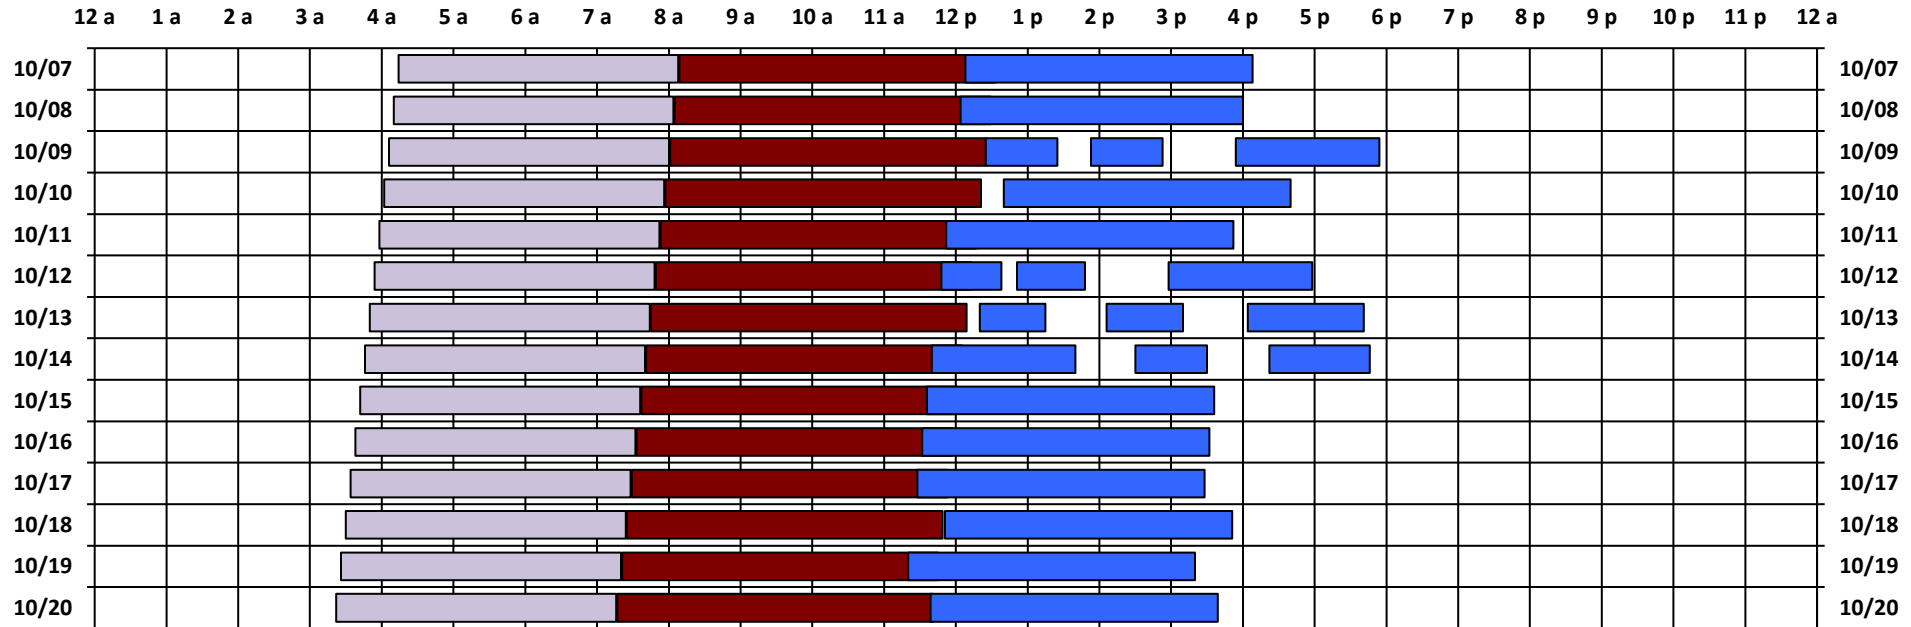

You are viewing the satellite schedule in Mountain Time. Daylight saving time, when applicable, is included.

SPTR
Skynet
DSCS

South Pole Satellite Schedule

Date	SPTR Pass 1			SPTR Pass 2			SPTR Pass 3			SPTR Pass 4			SPTR Pass 5			Total Dur	DSCS Pass		Skynet Pass	
	Start	End	Dur	Start	End	Dur	Start	End	Dur	Start	End	Dur	Start	End	Dur		Start	End	Start	End
10/07/18	12:08 P	4:08 P	4:00	No Pass	No Pass	No Pass	No Pass	No Pass	No Pass	No Pass	No Pass	No Pass	No Pass	No Pass	No Pass	4:00	4:14 A	8:08 A	8:09 A	12:33 P
10/08/18	12:04 P	4:00 P	3:56	No Pass	No Pass	No Pass	No Pass	No Pass	No Pass	No Pass	No Pass	No Pass	No Pass	No Pass	No Pass	3:56	4:10 A	8:04 A	8:05 A	12:29 P
10/09/18	12:25 P	1:25 P	1:00	1:53 P	2:53 P	1:00	3:54 P	5:54 P	2:00	No Pass	No Pass	No Pass	No Pass	No Pass	No Pass	4:00	4:06 A	8:00 A	8:01 A	12:25 P
10/10/18	12:40 P	4:40 P	4:00	No Pass	No Pass	No Pass	No Pass	No Pass	No Pass	No Pass	No Pass	No Pass	No Pass	No Pass	No Pass	4:00	4:02 A	7:56 A	7:57 A	12:21 P
10/11/18	11:52 A	3:52 P	4:00	No Pass	No Pass	No Pass	No Pass	No Pass	No Pass	No Pass	No Pass	No Pass	No Pass	No Pass	No Pass	4:00	3:58 A	7:52 A	7:53 A	12:17 P
10/12/18	11:48 A	12:38 P	0:50	12:51 P	1:48 P	0:57	2:58 P	4:58 P	2:00	No Pass	No Pass	No Pass	No Pass	No Pass	No Pass	3:47	3:54 A	7:48 A	7:49 A	12:13 P
10/13/18	12:20 P	1:15 P	0:55	2:06 P	3:10 P	1:04	4:04 P	5:41 P	1:37	No Pass	No Pass	No Pass	No Pass	No Pass	No Pass	3:36	3:50 A	7:44 A	7:45 A	12:09 P
10/14/18	11:40 A	1:40 P	2:00	2:30 P	3:30 P	1:00	4:22 P	5:46 P	1:24	No Pass	No Pass	No Pass	No Pass	No Pass	No Pass	4:24	3:46 A	7:40 A	7:41 A	12:05 P
10/15/18	11:36 A	3:36 P	4:00	No Pass	No Pass	No Pass	No Pass	No Pass	No Pass	No Pass	No Pass	No Pass	No Pass	No Pass	No Pass	4:00	3:42 A	7:36 A	7:37 A	12:01 P
10/16/18	11:32 A	3:32 P	4:00	No Pass	No Pass	No Pass	No Pass	No Pass	No Pass	No Pass	No Pass	No Pass	No Pass	No Pass	No Pass	4:00	3:38 A	7:32 A	7:33 A	11:57 A
10/17/18	11:28 A	3:28 P	4:00	No Pass	No Pass	No Pass	No Pass	No Pass	No Pass	No Pass	No Pass	No Pass	No Pass	No Pass	No Pass	4:00	3:34 A	7:28 A	7:29 A	11:53 A
10/18/18	11:51 A	3:51 P	4:00	No Pass	No Pass	No Pass	No Pass	No Pass	No Pass	No Pass	No Pass	No Pass	No Pass	No Pass	No Pass	4:00	3:30 A	7:24 A	7:25 A	11:49 A
10/19/18	11:20 A	3:20 P	4:00	No Pass	No Pass	No Pass	No Pass	No Pass	No Pass	No Pass	No Pass	No Pass	No Pass	No Pass	No Pass	4:00	3:26 A	7:20 A	7:21 A	11:45 A
10/20/18	11:39 A	3:39 P	4:00	No Pass	No Pass	No Pass	No Pass	No Pass	No Pass	No Pass	No Pass	No Pass	No Pass	No Pass	No Pass	4:00	3:22 A	7:16 A	7:17 A	11:41 A

* Pass continues from previous or into next day.

† An additional pass occurs on this day, not shown on the schedule. Refer to CEL text file for details.