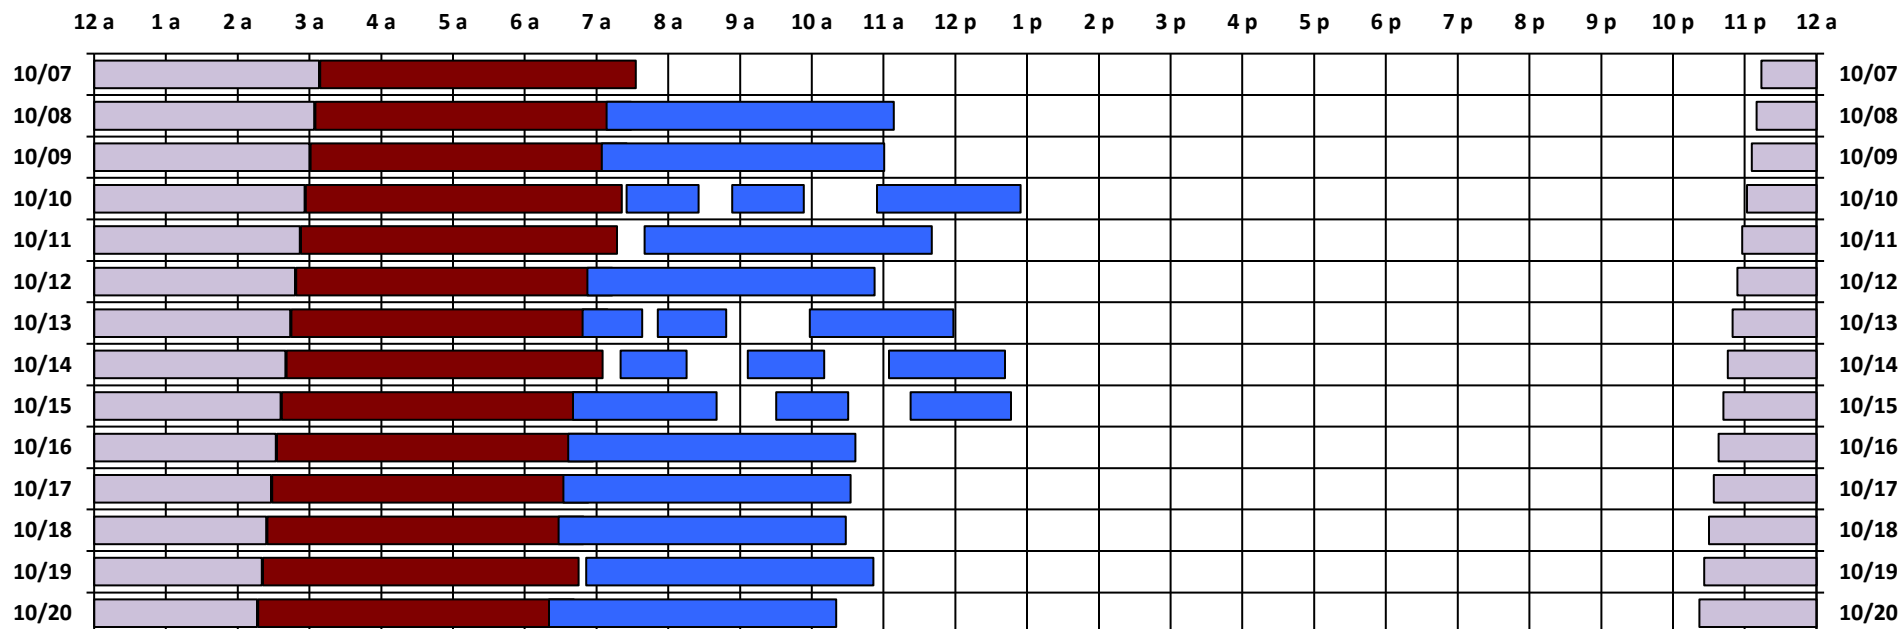

You are viewing the satellite schedule in New Zealand Time. Daylight saving time, when applicable, is included.

SPTR
Skynet
DSCS

South Pole Satellite Schedule

Date	SPTR Pass 1			SPTR Pass 2			SPTR Pass 3			SPTR Pass 4			SPTR Pass 5			Total Dur	DSCS Pass		Skynet Pass	
	Start	End	Dur	Start	End	Dur	Start	End	Dur	Start	End	Dur	Start	End	Dur		Start	End	Start	End
10/07/18	No Pass	No Pass	No Pass	No Pass	No Pass	No Pass	No Pass	No Pass	No Pass	No Pass	No Pass	No Pass	No Pass	No Pass	No Pass	0:00	11:14 P	3:08 A	3:09 A	7:33 A
10/08/18	7:08 A	11:08 A	4:00	No Pass	No Pass	No Pass	No Pass	No Pass	No Pass	No Pass	No Pass	No Pass	No Pass	No Pass	No Pass	4:00	11:10 P	3:04 A	3:05 A	7:29 A
10/09/18	7:04 A	11:00 A	3:56	No Pass	No Pass	No Pass	No Pass	No Pass	No Pass	No Pass	No Pass	No Pass	No Pass	No Pass	No Pass	3:56	11:06 P	3:00 A	3:01 A	7:25 A
10/10/18	7:25 A	8:25 A	1:00	8:53 A	9:53 A	1:00	10:54 A	12:54 P	2:00	No Pass	No Pass	No Pass	No Pass	No Pass	No Pass	4:00	11:02 P	2:56 A	2:57 A	7:21 A
10/11/18	7:40 A	11:40 A	4:00	No Pass	No Pass	No Pass	No Pass	No Pass	No Pass	No Pass	No Pass	No Pass	No Pass	No Pass	No Pass	4:00	10:58 P	2:52 A	2:53 A	7:17 A
10/12/18	6:52 A	10:52 A	4:00	No Pass	No Pass	No Pass	No Pass	No Pass	No Pass	No Pass	No Pass	No Pass	No Pass	No Pass	No Pass	4:00	10:54 P	2:48 A	2:49 A	7:13 A
10/13/18	6:48 A	7:38 A	0:50	7:51 A	8:48 A	0:57	9:58 A	11:58 A	2:00	No Pass	No Pass	No Pass	No Pass	No Pass	No Pass	3:47	10:50 P	2:44 A	2:45 A	7:09 A
10/14/18	7:20 A	8:15 A	0:55	9:06 A	10:10 A	1:04	11:04 A	12:41 P	1:37	No Pass	No Pass	No Pass	No Pass	No Pass	No Pass	3:36	10:46 P	2:40 A	2:41 A	7:05 A
10/15/18	6:40 A	8:40 A	2:00	9:30 A	10:30 A	1:00	11:22 A	12:46 P	1:24	No Pass	No Pass	No Pass	No Pass	No Pass	No Pass	4:24	10:42 P	2:36 A	2:37 A	7:01 A
10/16/18	6:36 A	10:36 A	4:00	No Pass	No Pass	No Pass	No Pass	No Pass	No Pass	No Pass	No Pass	No Pass	No Pass	No Pass	No Pass	4:00	10:38 P	2:32 A	2:33 A	6:57 A
10/17/18	6:32 A	10:32 A	4:00	No Pass	No Pass	No Pass	No Pass	No Pass	No Pass	No Pass	No Pass	No Pass	No Pass	No Pass	No Pass	4:00	10:34 P	2:28 A	2:29 A	6:53 A
10/18/18	6:28 A	10:28 A	4:00	No Pass	No Pass	No Pass	No Pass	No Pass	No Pass	No Pass	No Pass	No Pass	No Pass	No Pass	No Pass	4:00	10:30 P	2:24 A	2:25 A	6:49 A
10/19/18	6:51 A	10:51 A	4:00	No Pass	No Pass	No Pass	No Pass	No Pass	No Pass	No Pass	No Pass	No Pass	No Pass	No Pass	No Pass	4:00	10:26 P	2:20 A	2:21 A	6:45 A
10/20/18	6:20 A	10:20 A	4:00	No Pass	No Pass	No Pass	No Pass	No Pass	No Pass	No Pass	No Pass	No Pass	No Pass	No Pass	No Pass	4:00	10:22 P	2:16 A	2:17 A	6:41 A

* Pass continues from previous or into next day.

† An additional pass occurs on this day, not shown on the schedule. Refer to CEL text file for details.