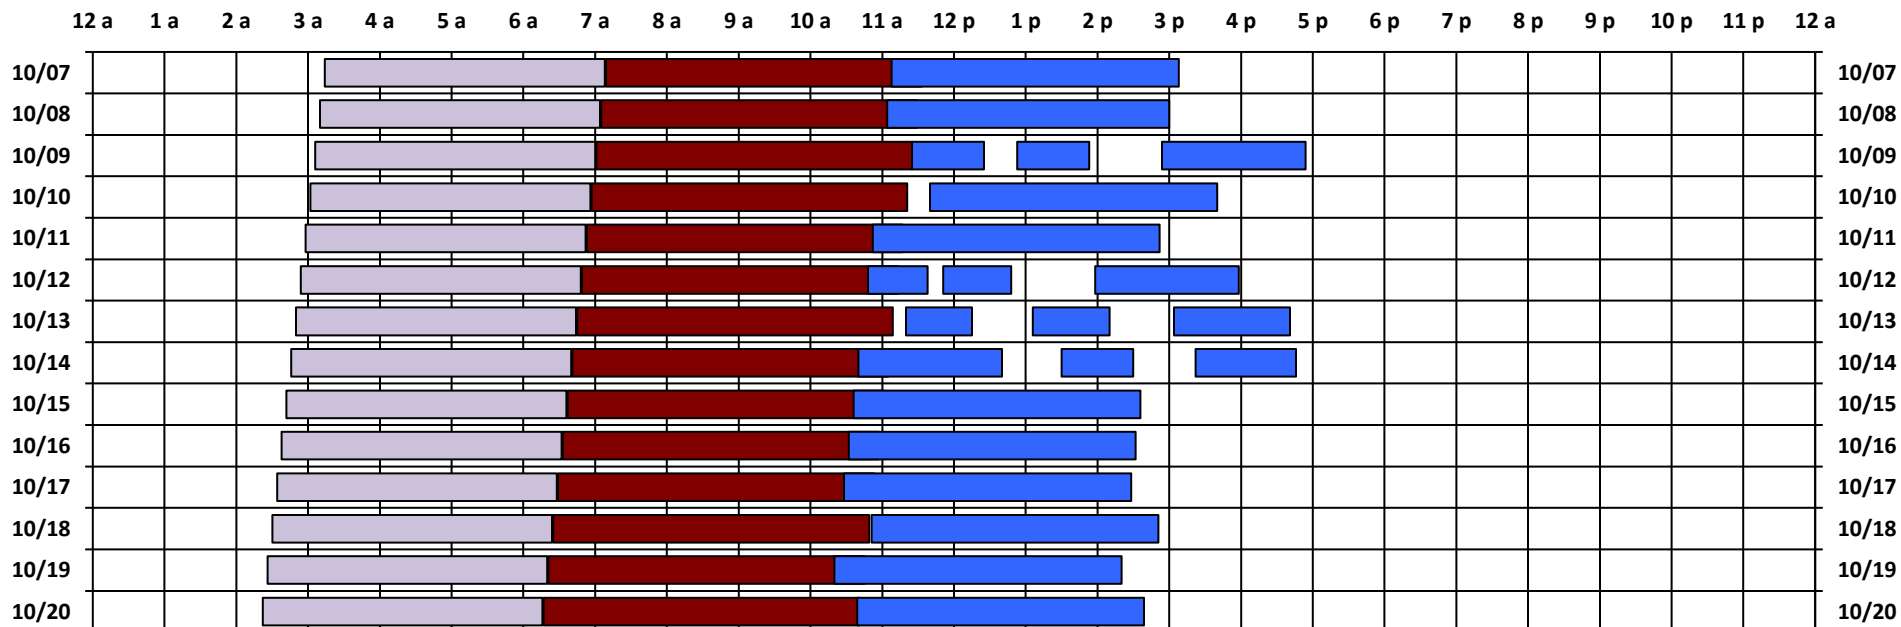

You are viewing the satellite schedule in Pacific Time. Daylight saving time, when applicable, is included.

SPTR
Skynet
DSCS

South Pole Satellite Schedule

Date	SPTR Pass 1			SPTR Pass 2			SPTR Pass 3			SPTR Pass 4			SPTR Pass 5			Total Dur	DSCS Pass		Skynet Pass	
	Start	End	Dur	Start	End	Dur	Start	End	Dur	Start	End	Dur	Start	End	Dur		Start	End	Start	End
10/07/18	11:08 A	3:08 P	4:00	No Pass	No Pass	No Pass	No Pass	No Pass	No Pass	No Pass	No Pass	No Pass	No Pass	No Pass	No Pass	4:00	3:14 A	7:08 A	7:09 A	11:33 A
10/08/18	11:04 A	3:00 P	3:56	No Pass	No Pass	No Pass	No Pass	No Pass	No Pass	No Pass	No Pass	No Pass	No Pass	No Pass	No Pass	3:56	3:10 A	7:04 A	7:05 A	11:29 A
10/09/18	11:25 A	12:25 P	1:00	12:53 P	1:53 P	1:00	2:54 P	4:54 P	2:00	No Pass	No Pass	No Pass	No Pass	No Pass	No Pass	4:00	3:06 A	7:00 A	7:01 A	11:25 A
10/10/18	11:40 A	3:40 P	4:00	No Pass	No Pass	No Pass	No Pass	No Pass	No Pass	No Pass	No Pass	No Pass	No Pass	No Pass	No Pass	4:00	3:02 A	6:56 A	6:57 A	11:21 A
10/11/18	10:52 A	2:52 P	4:00	No Pass	No Pass	No Pass	No Pass	No Pass	No Pass	No Pass	No Pass	No Pass	No Pass	No Pass	No Pass	4:00	2:58 A	6:52 A	6:53 A	11:17 A
10/12/18	10:48 A	11:38 A	0:50	11:51 A	12:48 P	0:57	1:58 P	3:58 P	2:00	No Pass	No Pass	No Pass	No Pass	No Pass	No Pass	3:47	2:54 A	6:48 A	6:49 A	11:13 A
10/13/18	11:20 A	12:15 P	0:55	1:06 P	2:10 P	1:04	3:04 P	4:41 P	1:37	No Pass	No Pass	No Pass	No Pass	No Pass	No Pass	3:36	2:50 A	6:44 A	6:45 A	11:09 A
10/14/18	10:40 A	12:40 P	2:00	1:30 P	2:30 P	1:00	3:22 P	4:46 P	1:24	No Pass	No Pass	No Pass	No Pass	No Pass	No Pass	4:24	2:46 A	6:40 A	6:41 A	11:05 A
10/15/18	10:36 A	2:36 P	4:00	No Pass	No Pass	No Pass	No Pass	No Pass	No Pass	No Pass	No Pass	No Pass	No Pass	No Pass	No Pass	4:00	2:42 A	6:36 A	6:37 A	11:01 A
10/16/18	10:32 A	2:32 P	4:00	No Pass	No Pass	No Pass	No Pass	No Pass	No Pass	No Pass	No Pass	No Pass	No Pass	No Pass	No Pass	4:00	2:38 A	6:32 A	6:33 A	10:57 A
10/17/18	10:28 A	2:28 P	4:00	No Pass	No Pass	No Pass	No Pass	No Pass	No Pass	No Pass	No Pass	No Pass	No Pass	No Pass	No Pass	4:00	2:34 A	6:28 A	6:29 A	10:53 A
10/18/18	10:51 A	2:51 P	4:00	No Pass	No Pass	No Pass	No Pass	No Pass	No Pass	No Pass	No Pass	No Pass	No Pass	No Pass	No Pass	4:00	2:30 A	6:24 A	6:25 A	10:49 A
10/19/18	10:20 A	2:20 P	4:00	No Pass	No Pass	No Pass	No Pass	No Pass	No Pass	No Pass	No Pass	No Pass	No Pass	No Pass	No Pass	4:00	2:26 A	6:20 A	6:21 A	10:45 A
10/20/18	10:39 A	2:39 P	4:00	No Pass	No Pass	No Pass	No Pass	No Pass	No Pass	No Pass	No Pass	No Pass	No Pass	No Pass	No Pass	4:00	2:22 A	6:16 A	6:17 A	10:41 A

* Pass continues from previous or into next day.

† An additional pass occurs on this day, not shown on the schedule. Refer to CEL text file for details.