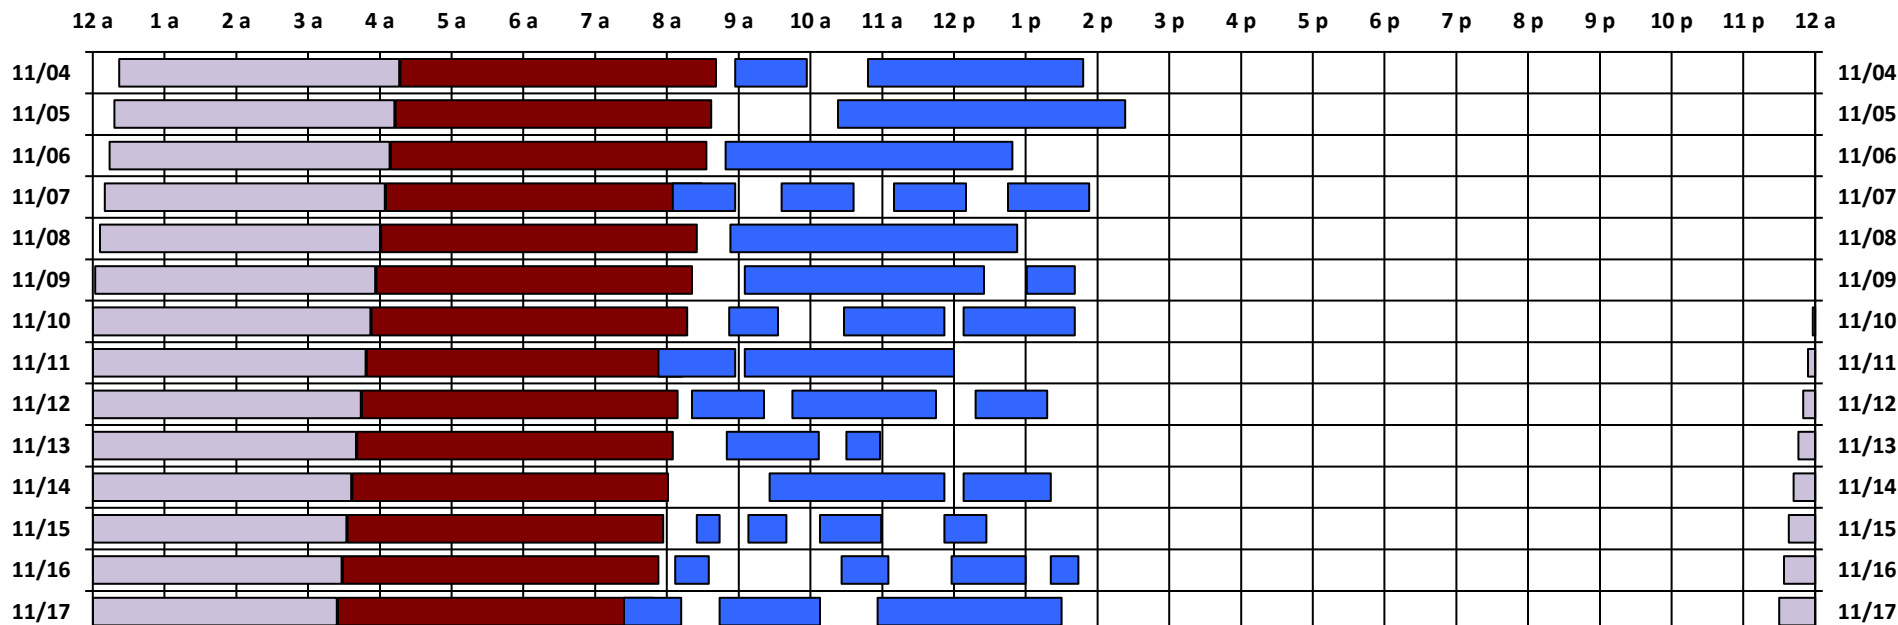

You are viewing the satellite schedule in Pacific Time. Daylight saving time, when applicable, is included.

SPTR
Skynet
DSCS

South Pole Satellite Schedule

Date	SPTR Pass 1			SPTR Pass 2			SPTR Pass 3			SPTR Pass 4			SPTR Pass 5			Total Dur	DSCS Pass		Skynet Pass	
	Start	End	Dur	Start	End	Dur	Start	End	Dur	Start	End	Dur	Start	End	Dur		Start	End	Start	End
11/04/18	8:57 A	9:57 A	1:00	10:48 A	1:48 P	3:00	No Pass	No Pass	No Pass	No Pass	No Pass	No Pass	No Pass	No Pass	No Pass	4:00	12:22 A	4:16 A	4:17 A	8:41 A
11/05/18	10:23 A	2:23 P	4:00	No Pass	No Pass	No Pass	No Pass	No Pass	No Pass	No Pass	No Pass	No Pass	No Pass	No Pass	No Pass	4:00	12:18 A	4:12 A	4:13 A	8:37 A
11/06/18	8:49 A	12:49 P	4:00	No Pass	No Pass	No Pass	No Pass	No Pass	No Pass	No Pass	No Pass	No Pass	No Pass	No Pass	No Pass	4:00	12:14 A	4:08 A	4:09 A	8:33 A
11/07/18	8:05 A	8:57 A	0:52	9:36 A	10:36 A	1:00	11:10 A	12:10 P	1:00	12:45 P	1:53 P	1:08	No Pass	No Pass	No Pass	4:00	12:10 A	4:04 A	4:05 A	8:29 A
11/08/18	8:53 A	12:53 P	4:00	No Pass	No Pass	No Pass	No Pass	No Pass	No Pass	No Pass	No Pass	No Pass	No Pass	No Pass	No Pass	4:00	12:06 A	4:00 A	4:01 A	8:25 A
11/09/18	9:05 A	12:25 P	3:20	1:01 P	1:41 P	0:40	No Pass	No Pass	No Pass	No Pass	No Pass	No Pass	No Pass	No Pass	No Pass	4:00	12:02 A	3:56 A	3:57 A	8:21 A
11/10/18	8:52 A	9:33 A	0:41	10:28 A	11:52 A	1:24	12:08 P	1:41 P	1:33	No Pass	No Pass	No Pass	No Pass	No Pass	No Pass	3:38	11:58 P	3:52 A	3:53 A	8:17 A
11/11/18	7:53 A	8:57 A	1:04	9:05 A	12:00 P	2:55	No Pass	No Pass	No Pass	No Pass	No Pass	No Pass	No Pass	No Pass	No Pass	3:59	11:54 P	3:48 A	3:49 A	8:13 A
11/12/18	8:21 A	9:21 A	1:00	9:45 A	11:45 A	2:00	12:18 P	1:18 P	1:00	No Pass	No Pass	No Pass	No Pass	No Pass	No Pass	4:00	11:50 P	3:44 A	3:45 A	8:09 A
11/13/18	8:50 A	10:07 A	1:17	10:30 A	10:58 A	0:28	No Pass	No Pass	No Pass	No Pass	No Pass	No Pass	No Pass	No Pass	No Pass	1:45	11:46 P	3:40 A	3:41 A	8:05 A
11/14/18	9:26 A	11:52 A	2:26	12:08 P	1:21 P	1:13	No Pass	No Pass	No Pass	No Pass	No Pass	No Pass	No Pass	No Pass	No Pass	3:39	11:42 P	3:36 A	3:37 A	8:01 A
11/15/18	8:25 A	8:44 A	0:19	9:08 A	9:40 A	0:32	10:08 A	10:59 A	0:51	11:52 A	12:27 P	0:35	No Pass	No Pass	No Pass	2:17	11:38 P	3:32 A	3:33 A	7:57 A
11/16/18	8:07 A	8:35 A	0:28	10:26 A	11:05 A	0:39	11:58 A	1:00 P	1:02	1:21 P	1:44 P	0:23	No Pass	No Pass	No Pass	2:32	11:34 P	3:28 A	3:29 A	7:53 A
11/17/18	7:24 A	8:12 A	0:48	8:44 A	10:08 A	1:24	10:56 A	1:30 P	2:34	No Pass	No Pass	No Pass	No Pass	No Pass	No Pass	4:46	11:30 P	3:24 A	3:25 A	7:49 A

* Pass continues from previous or into next day.

† An additional pass occurs on this day, not shown on the schedule. Refer to CEL text file for details.