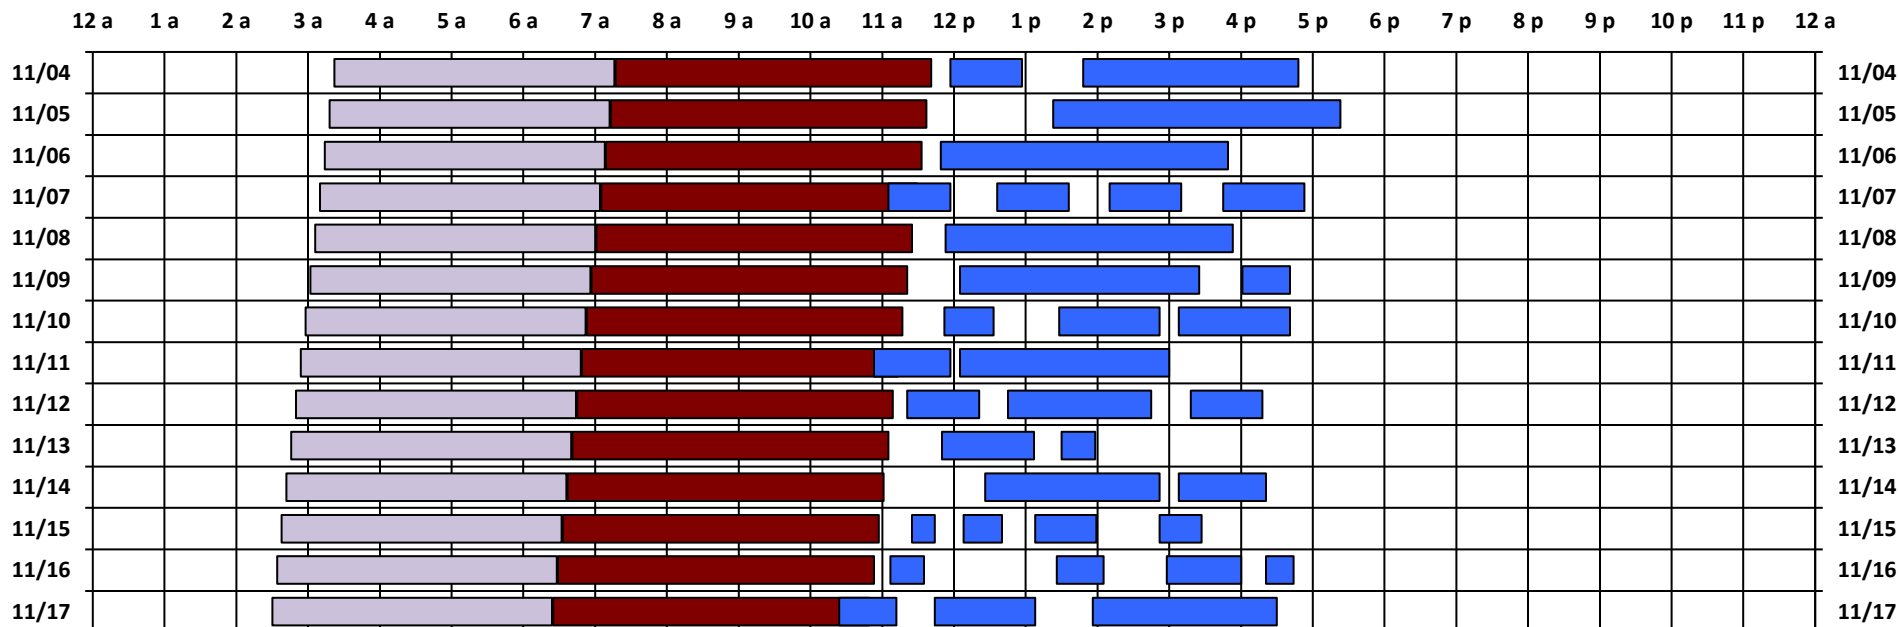

You are viewing the satellite schedule in Eastern Time. Daylight saving time, when applicable, is included.

SPTR
Skynet
DSCS

South Pole Satellite Schedule

Date	SPTR Pass 1			SPTR Pass 2			SPTR Pass 3			SPTR Pass 4			SPTR Pass 5			Total Dur	DSCS Pass		Skynet Pass	
	Start	End	Dur	Start	End	Dur	Start	End	Dur	Start	End	Dur	Start	End	Dur		Start	End	Start	End
11/04/18	11:57 A	12:57 P	1:00	1:48 P	4:48 P	3:00	No Pass	No Pass	No Pass	No Pass	No Pass	No Pass	No Pass	No Pass	No Pass	4:00	3:22 A	7:16 A	7:17 A	11:41 A
11/05/18	1:23 P	5:23 P	4:00	No Pass	No Pass	No Pass	No Pass	No Pass	No Pass	No Pass	No Pass	No Pass	No Pass	No Pass	No Pass	4:00	3:18 A	7:12 A	7:13 A	11:37 A
11/06/18	11:49 A	3:49 P	4:00	No Pass	No Pass	No Pass	No Pass	No Pass	No Pass	No Pass	No Pass	No Pass	No Pass	No Pass	No Pass	4:00	3:14 A	7:08 A	7:09 A	11:33 A
11/07/18	11:05 A	11:57 A	0:52	12:36 P	1:36 P	1:00	2:10 P	3:10 P	1:00	3:45 P	4:53 P	1:08	No Pass	No Pass	No Pass	4:00	3:10 A	7:04 A	7:05 A	11:29 A
11/08/18	11:53 A	3:53 P	4:00	No Pass	No Pass	No Pass	No Pass	No Pass	No Pass	No Pass	No Pass	No Pass	No Pass	No Pass	No Pass	4:00	3:06 A	7:00 A	7:01 A	11:25 A
11/09/18	12:05 P	3:25 P	3:20	4:01 P	4:41 P	0:40	No Pass	No Pass	No Pass	No Pass	No Pass	No Pass	No Pass	No Pass	No Pass	4:00	3:02 A	6:56 A	6:57 A	11:21 A
11/10/18	11:52 A	12:33 P	0:41	1:28 P	2:52 P	1:24	3:08 P	4:41 P	1:33	No Pass	No Pass	No Pass	No Pass	No Pass	No Pass	3:38	2:58 A	6:52 A	6:53 A	11:17 A
11/11/18	10:53 A	11:57 A	1:04	12:05 P	3:00 P	2:55	No Pass	No Pass	No Pass	No Pass	No Pass	No Pass	No Pass	No Pass	No Pass	3:59	2:54 A	6:48 A	6:49 A	11:13 A
11/12/18	11:21 A	12:21 P	1:00	12:45 P	2:45 P	2:00	3:18 P	4:18 P	1:00	No Pass	No Pass	No Pass	No Pass	No Pass	No Pass	4:00	2:50 A	6:44 A	6:45 A	11:09 A
11/13/18	11:50 A	1:07 P	1:17	1:30 P	1:58 P	0:28	No Pass	No Pass	No Pass	No Pass	No Pass	No Pass	No Pass	No Pass	No Pass	1:45	2:46 A	6:40 A	6:41 A	11:05 A
11/14/18	12:26 P	2:52 P	2:26	3:08 P	4:21 P	1:13	No Pass	No Pass	No Pass	No Pass	No Pass	No Pass	No Pass	No Pass	No Pass	3:39	2:42 A	6:36 A	6:37 A	11:01 A
11/15/18	11:25 A	11:44 A	0:19	12:08 P	12:40 P	0:32	1:08 P	1:59 P	0:51	2:52 P	3:27 P	0:35	No Pass	No Pass	No Pass	2:17	2:38 A	6:32 A	6:33 A	10:57 A
11/16/18	11:07 A	11:35 A	0:28	1:26 P	2:05 P	0:39	2:58 P	4:00 P	1:02	4:21 P	4:44 P	0:23	No Pass	No Pass	No Pass	2:32	2:34 A	6:28 A	6:29 A	10:53 A
11/17/18	10:24 A	11:12 A	0:48	11:44 A	1:08 P	1:24	1:56 P	4:30 P	2:34	No Pass	No Pass	No Pass	No Pass	No Pass	No Pass	4:46	2:30 A	6:24 A	6:25 A	10:49 A

* Pass continues from previous or into next day.

† An additional pass occurs on this day, not shown on the schedule. Refer to CEL text file for details.