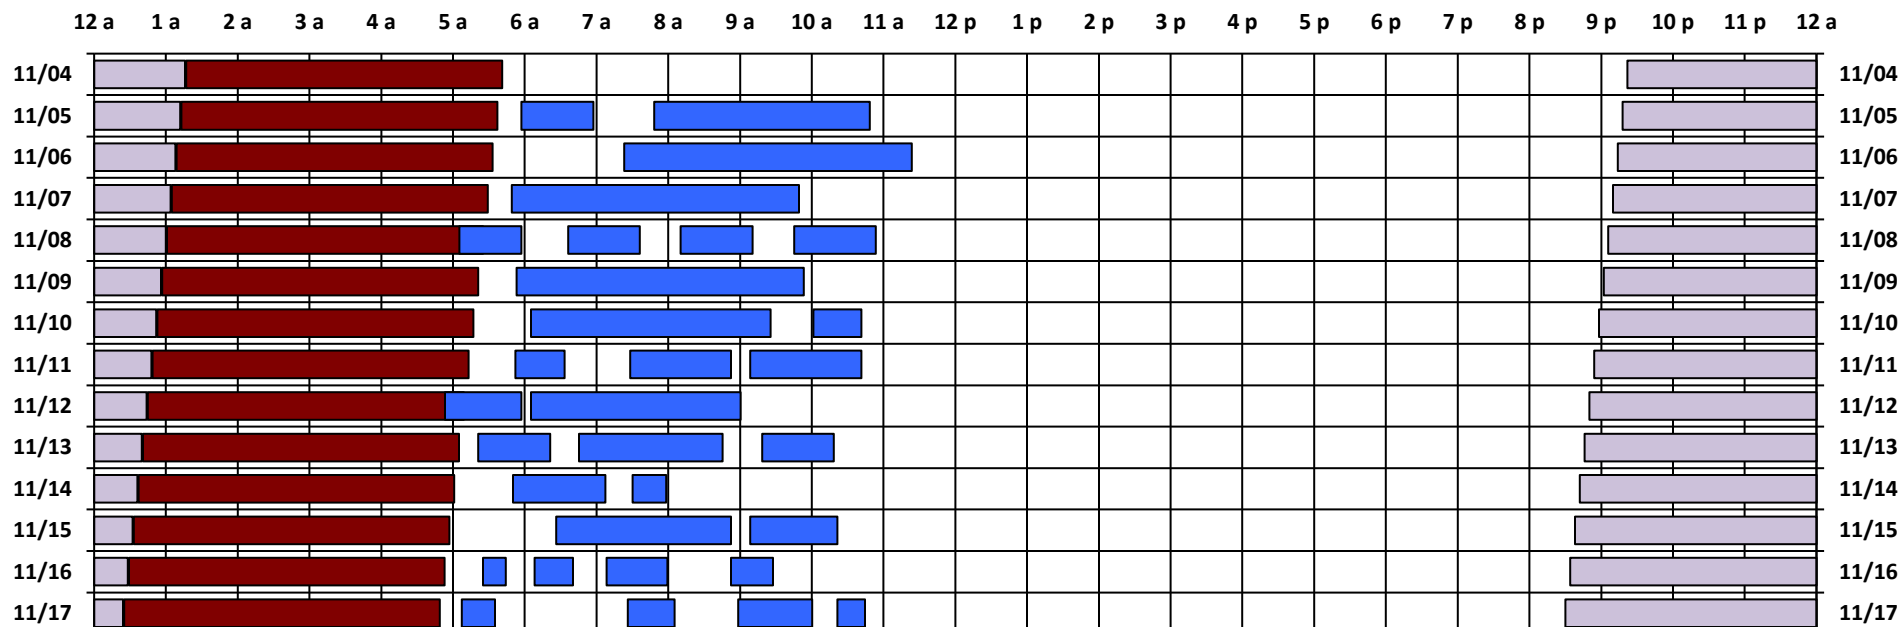

You are viewing the satellite schedule in New Zealand Time. Daylight saving time, when applicable, is included.

SPTR
Skynet
DSCS

South Pole Satellite Schedule

Date	SPTR Pass 1			SPTR Pass 2			SPTR Pass 3			SPTR Pass 4			SPTR Pass 5			Total Dur	DSCS Pass		Skynet Pass	
	Start	End	Dur	Start	End	Dur	Start	End	Dur	Start	End	Dur	Start	End	Dur		Start	End	Start	End
11/04/18	No Pass	No Pass	No Pass	No Pass	No Pass	No Pass	No Pass	No Pass	No Pass	No Pass	No Pass	No Pass	No Pass	No Pass	No Pass	0:00	9:22 P	1:16 A	1:17 A	5:41 A
11/05/18	5:57 A	6:57 A	1:00	7:48 A	10:48 A	3:00	No Pass	No Pass	No Pass	No Pass	No Pass	No Pass	No Pass	No Pass	No Pass	4:00	9:18 P	1:12 A	1:13 A	5:37 A
11/06/18	7:23 A	11:23 A	4:00	No Pass	No Pass	No Pass	No Pass	No Pass	No Pass	No Pass	No Pass	No Pass	No Pass	No Pass	No Pass	4:00	9:14 P	1:08 A	1:09 A	5:33 A
11/07/18	5:49 A	9:49 A	4:00	No Pass	No Pass	No Pass	No Pass	No Pass	No Pass	No Pass	No Pass	No Pass	No Pass	No Pass	No Pass	4:00	9:10 P	1:04 A	1:05 A	5:29 A
11/08/18	5:05 A	5:57 A	0:52	6:36 A	7:36 A	1:00	8:10 A	9:10 A	1:00	9:45 A	10:53 A	1:08	No Pass	No Pass	No Pass	4:00	9:06 P	1:00 A	1:01 A	5:25 A
11/09/18	5:53 A	9:53 A	4:00	No Pass	No Pass	No Pass	No Pass	No Pass	No Pass	No Pass	No Pass	No Pass	No Pass	No Pass	No Pass	4:00	9:02 P	12:56 A	12:57 A	5:21 A
11/10/18	6:05 A	9:25 A	3:20	10:01 A	10:41 A	0:40	No Pass	No Pass	No Pass	No Pass	No Pass	No Pass	No Pass	No Pass	No Pass	4:00	8:58 P	12:52 A	12:53 A	5:17 A
11/11/18	5:52 A	6:33 A	0:41	7:28 A	8:52 A	1:24	9:08 A	10:41 A	1:33	No Pass	No Pass	No Pass	No Pass	No Pass	No Pass	3:38	8:54 P	12:48 A	12:49 A	5:13 A
11/12/18	4:53 A	5:57 A	1:04	6:05 A	9:00 A	2:55	No Pass	No Pass	No Pass	No Pass	No Pass	No Pass	No Pass	No Pass	No Pass	3:59	8:50 P	12:44 A	12:45 A	5:09 A
11/13/18	5:21 A	6:21 A	1:00	6:45 A	8:45 A	2:00	9:18 A	10:18 A	1:00	No Pass	No Pass	No Pass	No Pass	No Pass	No Pass	4:00	8:46 P	12:40 A	12:41 A	5:05 A
11/14/18	5:50 A	7:07 A	1:17	7:30 A	7:58 A	0:28	No Pass	No Pass	No Pass	No Pass	No Pass	No Pass	No Pass	No Pass	No Pass	1:45	8:42 P	12:36 A	12:37 A	5:01 A
11/15/18	6:26 A	8:52 A	2:26	9:08 A	10:21 A	1:13	No Pass	No Pass	No Pass	No Pass	No Pass	No Pass	No Pass	No Pass	No Pass	3:39	8:38 P	12:32 A	12:33 A	4:57 A
11/16/18	5:25 A	5:44 A	0:19	6:08 A	6:40 A	0:32	7:08 A	7:59 A	0:51	8:52 A	9:27 A	0:35	No Pass	No Pass	No Pass	2:17	8:34 P	12:28 A	12:29 A	4:53 A
11/17/18	5:07 A	5:35 A	0:28	7:26 A	8:05 A	0:39	8:58 A	10:00 A	1:02	10:21 A	10:44 A	0:23	No Pass	No Pass	No Pass	2:32	8:30 P	12:24 A	12:25 A	4:49 A

* Pass continues from previous or into next day.

† An additional pass occurs on this day, not shown on the schedule. Refer to CEL text file for details.