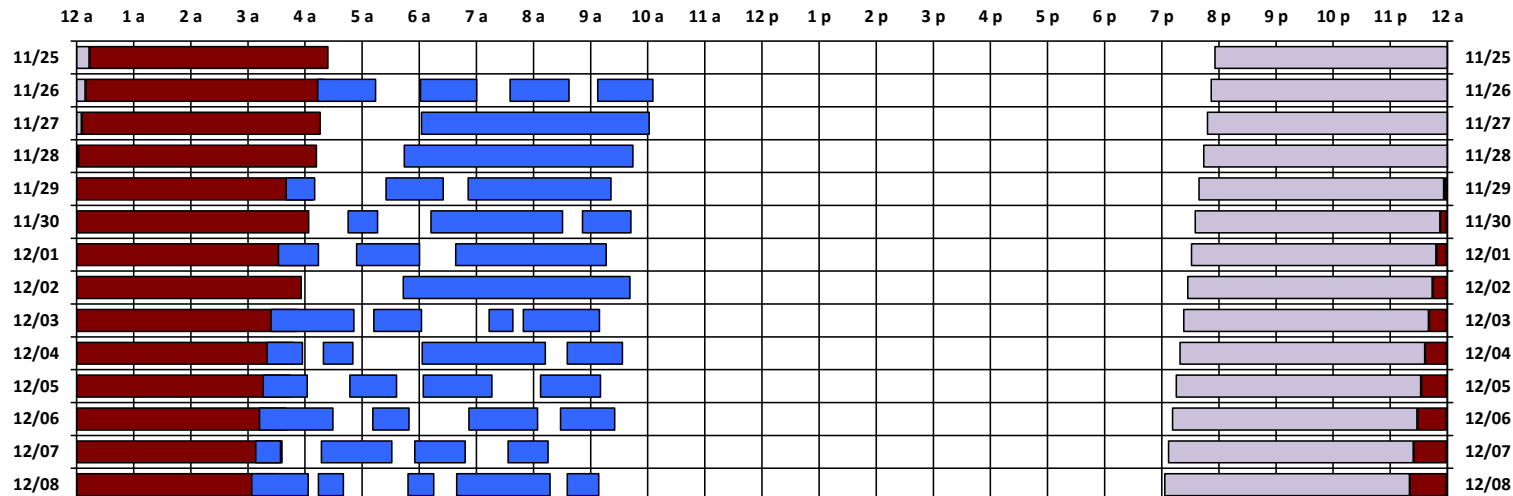

You are viewing the satellite schedule in New Zealand Time. Daylight saving time, when applicable, is included.

SPTR
Skynet
DSCS

South Pole Satellite Schedule

Date	SPTR Pass 1			SPTR Pass 2			SPTR Pass 3			SPTR Pass 4			SPTR Pass 5			Total Dur	DSCS Pass		Skynet Pass	
	Start	End	Dur	Start	End	Dur	Start	End	Dur	Start	End	Dur	Start	End	Dur		Start	End	Start	End
11/25/18	No Pass	No Pass	No Pass	No Pass	No Pass	No Pass	No Pass	No Pass	No Pass	No Pass	No Pass	No Pass	No Pass	No Pass	No Pass	0:00	7:56 P	12:13 A	12:14 A	4:24 A
11/26/18	4:13 A	5:14 A	1:01	6:01 A	7:00 A	0:59	7:35 A	8:37 A	1:02	9:07 A	10:05 A	0:58	No Pass	No Pass	No Pass	4:00	7:52 P	12:09 A	12:10 A	4:20 A
11/27/18	6:02 A	10:01 A	3:59	No Pass	No Pass	No Pass	No Pass	No Pass	No Pass	No Pass	No Pass	No Pass	No Pass	No Pass	No Pass	3:59	7:48 P	12:05 A	12:06 A	4:16 A
11/28/18	5:44 A	9:44 A	4:00	No Pass	No Pass	No Pass	No Pass	No Pass	No Pass	No Pass	No Pass	No Pass	No Pass	No Pass	No Pass	4:00	7:44 P	12:01 A	12:02 A	4:12 A
11/29/18	3:40 A	4:10 A	0:30	5:25 A	6:25 A	1:00	6:51 A	9:21 A	2:30	No Pass	No Pass	No Pass	No Pass	No Pass	No Pass	4:00	7:40 P	11:57 P	11:58 P	4:08 A
11/30/18	4:45 A	5:16 A	0:31	6:12 A	8:30 A	2:18	8:51 A	9:42 A	0:51	No Pass	No Pass	No Pass	No Pass	No Pass	No Pass	3:40	7:36 P	11:53 P	11:54 P	4:04 A
12/01/18	3:32 A	4:14 A	0:42	4:54 A	6:00 A	1:06	6:38 A	9:16 A	2:38	No Pass	No Pass	No Pass	No Pass	No Pass	No Pass	4:26	7:32 P	11:49 P	11:50 P	4:00 A
12/02/18	5:43 A	9:41 A	3:58	No Pass	No Pass	No Pass	No Pass	No Pass	No Pass	No Pass	No Pass	No Pass	No Pass	No Pass	No Pass	3:58	7:28 P	11:45 P	11:46 P	3:56 A
12/03/18	3:24 A	4:51 A	1:27	5:12 A	6:02 A	0:50	7:13 A	7:38 A	0:25	7:49 A	9:09 A	1:20	No Pass	No Pass	No Pass	4:02	7:24 P	11:41 P	11:42 P	3:52 A
12/04/18	3:20 A	3:57 A	0:37	4:19 A	4:50 A	0:31	6:03 A	8:12 A	2:09	8:35 A	9:33 A	0:58	No Pass	No Pass	No Pass	4:15	7:20 P	11:37 P	11:38 P	3:48 A
12/05/18	3:16 A	4:02 A	0:46	4:47 A	5:36 A	0:49	6:04 A	7:16 A	1:12	8:07 A	9:10 A	1:03	No Pass	No Pass	No Pass	3:50	7:16 P	11:33 P	11:34 P	3:44 A
12/06/18	3:12 A	4:29 A	1:17	5:11 A	5:49 A	0:38	6:52 A	8:04 A	1:12	8:28 A	9:25 A	0:57	No Pass	No Pass	No Pass	4:04	7:12 P	11:29 P	11:30 P	3:40 A
12/07/18	3:08 A	3:34 A	0:26	4:17 A	5:31 A	1:14	5:55 A	6:48 A	0:53	7:33 A	8:15 A	0:42	No Pass	No Pass	No Pass	3:15	7:08 P	11:25 P	11:26 P	3:36 A
12/08/18	3:04 A	4:03 A	0:59	4:14 A	4:40 A	0:26	5:48 A	6:15 A	0:27	6:39 A	8:17 A	1:38	8:35 A	9:08 A	0:33	4:03	7:04 P	11:21 P	11:22 P	3:32 A

* Pass continues from previous or into next day.

† An additional pass occurs on this day, not shown on the schedule. Refer to CEL text file for details.