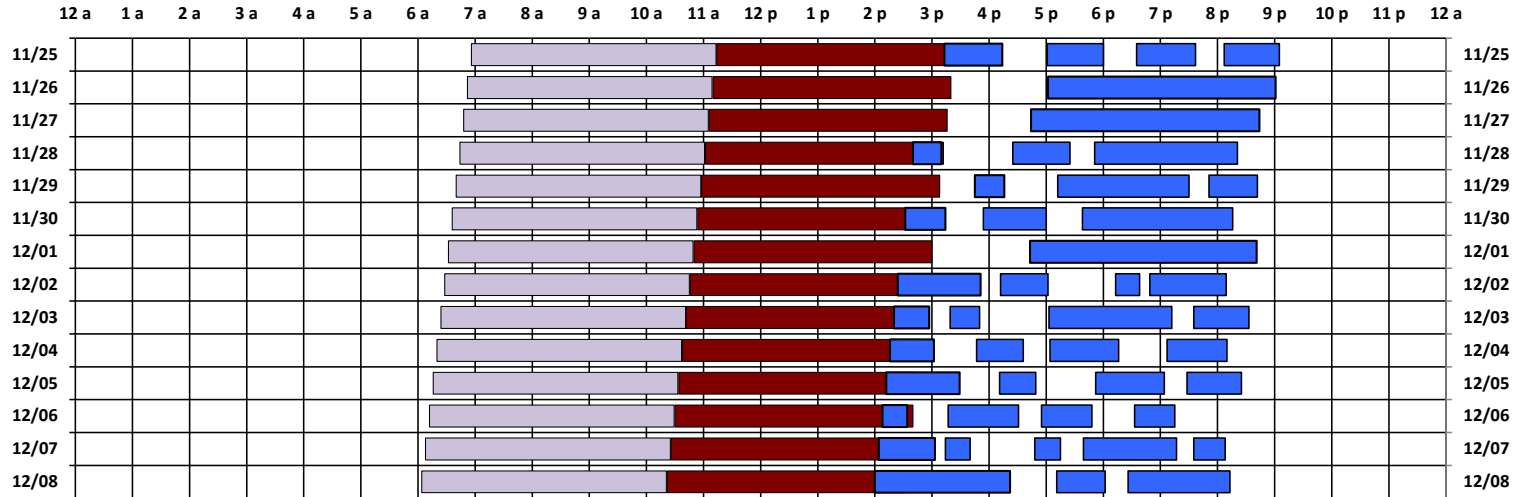

### South Pole Satellite Schedule

Date	SPTR Pass 1			SPTR Pass 2			SPTR Pass 3			SPTR Pass 4			SPTR Pass 5			Total Dur	DSCS Pass		Skynet Pass	
	Start	End	Dur	Start	End	Dur	Start	End	Dur	Start	End	Dur	Start	End	Dur		Start	End	Start	End
11/25/18	3:13 P	4:14 P	1:01	5:01 P	6:00 P	0:59	6:35 P	7:37 P	1:02	8:07 P	9:05 P	0:58	No Pass	No Pass	No Pass	4:00	6:56 A	11:13 A	11:14 A	3:24 P
11/26/18	5:02 P	9:01 P	3:59	No Pass	No Pass	No Pass	No Pass	No Pass	No Pass	No Pass	No Pass	No Pass	No Pass	No Pass	No Pass	3:59	6:52 A	11:09 A	11:10 A	3:20 P
11/27/18	4:44 P	8:44 P	4:00	No Pass	No Pass	No Pass	No Pass	No Pass	No Pass	No Pass	No Pass	No Pass	No Pass	No Pass	No Pass	4:00	6:48 A	11:05 A	11:06 A	3:16 P
11/28/18	2:40 P	3:10 P	0:30	4:25 P	5:25 P	1:00	5:51 P	8:21 P	2:30	No Pass	No Pass	No Pass	No Pass	No Pass	No Pass	4:00	6:44 A	11:01 A	11:02 A	3:12 P
11/29/18	3:45 P	4:16 P	0:31	5:12 P	7:30 P	2:18	7:51 P	8:42 P	0:51	No Pass	No Pass	No Pass	No Pass	No Pass	No Pass	3:40	6:40 A	10:57 A	10:58 A	3:08 P
11/30/18	2:32 P	3:14 P	0:42	3:54 P	5:00 P	1:06	5:38 P	8:16 P	2:38	No Pass	No Pass	No Pass	No Pass	No Pass	No Pass	4:26	6:36 A	10:53 A	10:54 A	3:04 P
12/01/18	4:43 P	8:41 P	3:58	No Pass	No Pass	No Pass	No Pass	No Pass	No Pass	No Pass	No Pass	No Pass	No Pass	No Pass	No Pass	3:58	6:32 A	10:49 A	10:50 A	3:00 P
12/02/18	2:24 P	3:51 P	1:27	4:12 P	5:02 P	0:50	6:13 P	6:38 P	0:25	6:49 P	8:09 P	1:20	No Pass	No Pass	No Pass	4:02	6:28 A	10:45 A	10:46 A	2:56 P
12/03/18	2:20 P	2:57 P	0:37	3:19 P	3:50 P	0:31	5:03 P	7:12 P	2:09	7:35 P	8:33 P	0:58	No Pass	No Pass	No Pass	4:15	6:24 A	10:41 A	10:42 A	2:52 P
12/04/18	2:16 P	3:02 P	0:46	3:47 P	4:36 P	0:49	5:04 P	6:16 P	1:12	7:07 P	8:10 P	1:03	No Pass	No Pass	No Pass	3:50	6:20 A	10:37 A	10:38 A	2:48 P
12/05/18	2:12 P	3:29 P	1:17	4:11 P	4:49 P	0:38	5:52 P	7:04 P	1:12	7:28 P	8:25 P	0:57	No Pass	No Pass	No Pass	4:04	6:16 A	10:33 A	10:34 A	2:44 P
12/06/18	2:08 P	2:34 P	0:26	3:17 P	4:31 P	1:14	4:55 P	5:48 P	0:53	6:33 P	7:15 P	0:42	No Pass	No Pass	No Pass	3:15	6:12 A	10:29 A	10:30 A	2:40 P
12/07/18	2:04 P	3:03 P	0:59	3:14 P	3:40 P	0:26	4:48 P	5:15 P	0:27	5:39 P	7:17 P	1:38	7:35 P	8:08 P	0:33	4:03	6:08 A	10:25 A	10:26 A	2:36 P
12/08/18	2:00 P	4:22 P	2:22	5:11 P	6:02 P	0:51	6:26 P	8:13 P	1:47	No Pass	No Pass	No Pass	No Pass	No Pass	No Pass	5:00	6:04 A	10:21 A	10:22 A	2:32 P