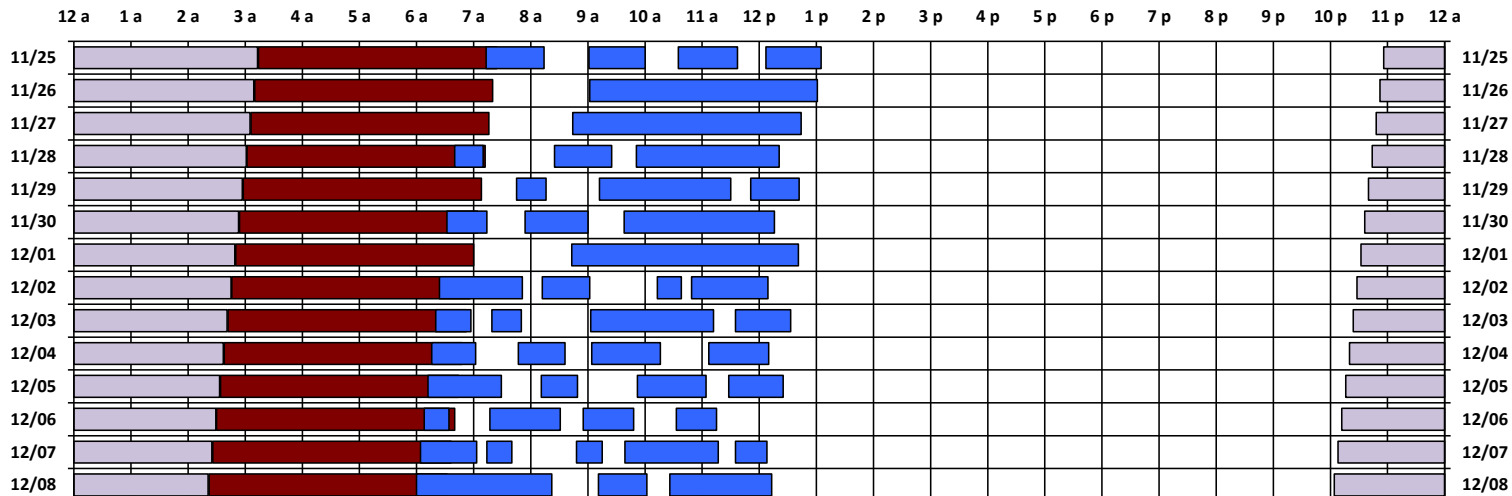

You are viewing the satellite schedule in Pacific Time. Daylight saving time, when applicable, is included.

SPTR
Skynet
DSCS

South Pole Satellite Schedule

Date	SPTR Pass 1			SPTR Pass 2			SPTR Pass 3			SPTR Pass 4			SPTR Pass 5			Total Dur	DSCS Pass		Skynet Pass	
	Start	End	Dur	Start	End	Dur	Start	End	Dur	Start	End	Dur	Start	End	Dur		Start	End	Start	End
11/25/18	7:13 A	8:14 A	1:01	9:01 A	10:00 A	0:59	10:35 A	11:37 A	1:02	12:07 P	1:05 P	0:58	No Pass	No Pass	No Pass	4:00	10:56 P	3:13 A	3:14 A	7:24 A
11/26/18	9:02 A	1:01 P	3:59	No Pass	No Pass	No Pass	No Pass	No Pass	No Pass	No Pass	No Pass	No Pass	No Pass	No Pass	No Pass	3:59	10:52 P	3:09 A	3:10 A	7:20 A
11/27/18	8:44 A	12:44 P	4:00	No Pass	No Pass	No Pass	No Pass	No Pass	No Pass	No Pass	No Pass	No Pass	No Pass	No Pass	No Pass	4:00	10:48 P	3:05 A	3:06 A	7:16 A
11/28/18	6:40 A	7:10 A	0:30	8:25 A	9:25 A	1:00	9:51 A	12:21 P	2:30	No Pass	No Pass	No Pass	No Pass	No Pass	No Pass	4:00	10:44 P	3:01 A	3:02 A	7:12 A
11/29/18	7:45 A	8:16 A	0:31	9:12 A	11:30 A	2:18	11:51 A	12:42 P	0:51	No Pass	No Pass	No Pass	No Pass	No Pass	No Pass	3:40	10:40 P	2:57 A	2:58 A	7:08 A
11/30/18	6:32 A	7:14 A	0:42	7:54 A	9:00 A	1:06	9:38 A	12:16 P	2:38	No Pass	No Pass	No Pass	No Pass	No Pass	No Pass	4:26	10:36 P	2:53 A	2:54 A	7:04 A
12/01/18	8:43 A	12:41 P	3:58	No Pass	No Pass	No Pass	No Pass	No Pass	No Pass	No Pass	No Pass	No Pass	No Pass	No Pass	No Pass	3:58	10:32 P	2:49 A	2:50 A	7:00 A
12/02/18	6:24 A	7:51 A	1:27	8:12 A	9:02 A	0:50	10:13 A	10:38 A	0:25	10:49 A	12:09 P	1:20	No Pass	No Pass	No Pass	4:02	10:28 P	2:45 A	2:46 A	6:56 A
12/03/18	6:20 A	6:57 A	0:37	7:19 A	7:50 A	0:31	9:03 A	11:12 A	2:09	11:35 A	12:33 P	0:58	No Pass	No Pass	No Pass	4:15	10:24 P	2:41 A	2:42 A	6:52 A
12/04/18	6:16 A	7:02 A	0:46	7:47 A	8:36 A	0:49	9:04 A	10:16 A	1:12	11:07 A	12:10 P	1:03	No Pass	No Pass	No Pass	3:50	10:20 P	2:37 A	2:38 A	6:48 A
12/05/18	6:12 A	7:29 A	1:17	8:11 A	8:49 A	0:38	9:52 A	11:04 A	1:12	11:28 A	12:25 P	0:57	No Pass	No Pass	No Pass	4:04	10:16 P	2:33 A	2:34 A	6:44 A
12/06/18	6:08 A	6:34 A	0:26	7:17 A	8:31 A	1:14	8:55 A	9:48 A	0:53	10:33 A	11:15 A	0:42	No Pass	No Pass	No Pass	3:15	10:12 P	2:29 A	2:30 A	6:40 A
12/07/18	6:04 A	7:03 A	0:59	7:14 A	7:40 A	0:26	8:48 A	9:15 A	0:27	9:39 A	11:17 A	1:38	11:35 A	12:08 P	0:33	4:03	10:08 P	2:25 A	2:26 A	6:36 A
12/08/18	6:00 A	8:22 A	2:22	9:11 A	10:02 A	0:51	10:26 A	12:13 P	1:47	No Pass	No Pass	No Pass	No Pass	No Pass	No Pass	5:00	10:04 P	2:21 A	2:22 A	6:32 A

* Pass continues from previous or into next day.

† An additional pass occurs on this day, not shown on the schedule. Refer to CEL text file for details.