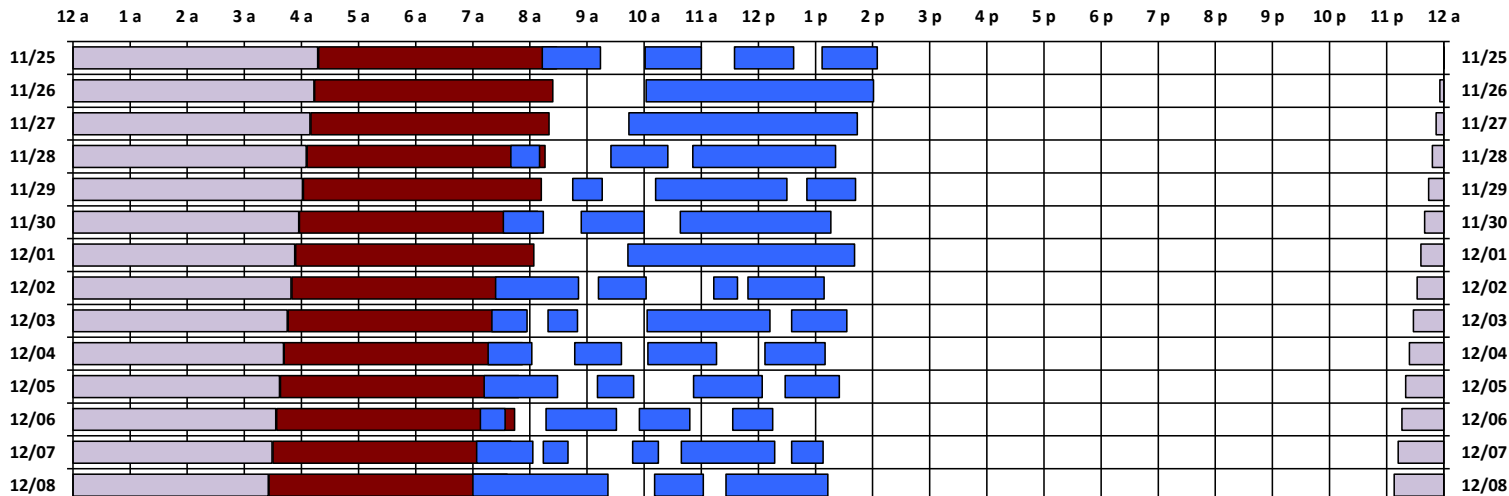

You are viewing the satellite schedule in Mountain Time. Daylight saving time, when applicable, is included.

SPTR
Skynet
DSCS

South Pole Satellite Schedule

Date	SPTR Pass 1			SPTR Pass 2			SPTR Pass 3			SPTR Pass 4			SPTR Pass 5			Total Dur	DSCS Pass		Skynet Pass	
	Start	End	Dur	Start	End	Dur	Start	End	Dur	Start	End	Dur	Start	End	Dur		Start	End	Start	End
11/25/18	8:13 A	9:14 A	1:01	10:01 A	11:00 A	0:59	11:35 A	12:37 P	1:02	1:07 P	2:05 P	0:58	No Pass	No Pass	No Pass	4:00	11:56 P	4:13 A	4:14 A	8:24 A
11/26/18	10:02 A	2:01 P	3:59	No Pass	No Pass	No Pass	No Pass	No Pass	No Pass	No Pass	No Pass	No Pass	No Pass	No Pass	No Pass	3:59	11:52 P	4:09 A	4:10 A	8:20 A
11/27/18	9:44 A	1:44 P	4:00	No Pass	No Pass	No Pass	No Pass	No Pass	No Pass	No Pass	No Pass	No Pass	No Pass	No Pass	No Pass	4:00	11:48 P	4:05 A	4:06 A	8:16 A
11/28/18	7:40 A	8:10 A	0:30	9:25 A	10:25 A	1:00	10:51 A	1:21 P	2:30	No Pass	No Pass	No Pass	No Pass	No Pass	No Pass	4:00	11:44 P	4:01 A	4:02 A	8:12 A
11/29/18	8:45 A	9:16 A	0:31	10:12 A	12:30 P	2:18	12:51 P	1:42 P	0:51	No Pass	No Pass	No Pass	No Pass	No Pass	No Pass	3:40	11:40 P	3:57 A	3:58 A	8:08 A
11/30/18	7:32 A	8:14 A	0:42	8:54 A	10:00 A	1:06	10:38 A	1:16 P	2:38	No Pass	No Pass	No Pass	No Pass	No Pass	No Pass	4:26	11:36 P	3:53 A	3:54 A	8:04 A
12/01/18	9:43 A	1:41 P	3:58	No Pass	No Pass	No Pass	No Pass	No Pass	No Pass	No Pass	No Pass	No Pass	No Pass	No Pass	No Pass	3:58	11:32 P	3:49 A	3:50 A	8:00 A
12/02/18	7:24 A	8:51 A	1:27	9:12 A	10:02 A	0:50	11:13 A	11:38 A	0:25	11:49 A	1:09 P	1:20	No Pass	No Pass	No Pass	4:02	11:28 P	3:45 A	3:46 A	7:56 A
12/03/18	7:20 A	7:57 A	0:37	8:19 A	8:50 A	0:31	10:03 A	12:12 P	2:09	12:35 P	1:33 P	0:58	No Pass	No Pass	No Pass	4:15	11:24 P	3:41 A	3:42 A	7:52 A
12/04/18	7:16 A	8:02 A	0:46	8:47 A	9:36 A	0:49	10:04 A	11:16 A	1:12	12:07 P	1:10 P	1:03	No Pass	No Pass	No Pass	3:50	11:20 P	3:37 A	3:38 A	7:48 A
12/05/18	7:12 A	8:29 A	1:17	9:11 A	9:49 A	0:38	10:52 A	12:04 P	1:12	12:28 P	1:25 P	0:57	No Pass	No Pass	No Pass	4:04	11:16 P	3:33 A	3:34 A	7:44 A
12/06/18	7:08 A	7:34 A	0:26	8:17 A	9:31 A	1:14	9:55 A	10:48 A	0:53	11:33 A	12:15 P	0:42	No Pass	No Pass	No Pass	3:15	11:12 P	3:29 A	3:30 A	7:40 A
12/07/18	7:04 A	8:03 A	0:59	8:14 A	8:40 A	0:26	9:48 A	10:15 A	0:27	10:39 A	12:17 P	1:38	12:35 P	1:08 P	0:33	4:03	11:08 P	3:25 A	3:26 A	7:36 A
12/08/18	7:00 A	9:22 A	2:22	10:11 A	11:02 A	0:51	11:26 A	1:13 P	1:47	No Pass	No Pass	No Pass	No Pass	No Pass	No Pass	5:00	11:04 P	3:21 A	3:22 A	7:32 A

* Pass continues from previous or into next day.

† An additional pass occurs on this day, not shown on the schedule. Refer to CEL text file for details.