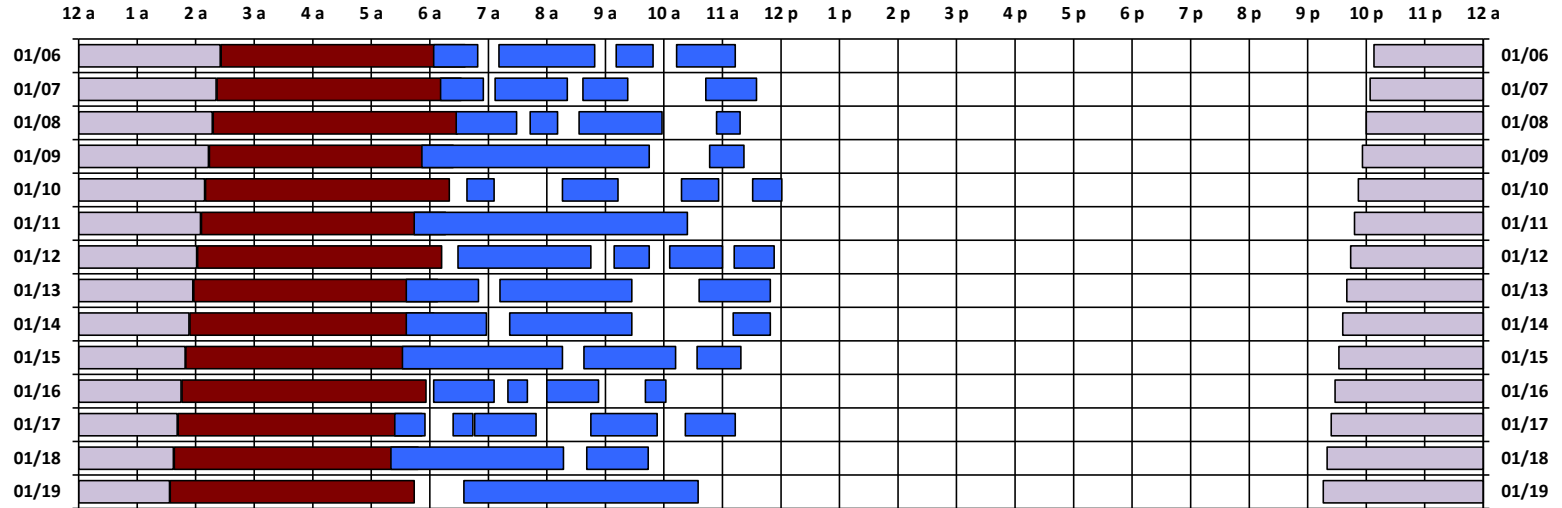

You are viewing the satellite schedule in Central Time. Daylight saving time, when applicable, is included.

SPTR
Skynet
DSCS

South Pole Satellite Schedule

Date	SPTR Pass 1			SPTR Pass 2			SPTR Pass 3			SPTR Pass 4			SPTR Pass 5			Total Dur	DSCS Pass		Skynet Pass	
	Start	End	Dur	Start	End	Dur	Start	End	Dur	Start	End	Dur	Start	End	Dur		Start	End	Start	End
01/06/19	6:04 A	6:49 A	0:45	7:11 A	8:49 A	1:38	9:11 A	9:49 A	0:38	10:13 A	11:13 A	1:00	No Pass	No Pass	No Pass	4:01	10:08 P	2:25 A	2:26 A	6:36 A
01/07/19	6:11 A	6:55 A	0:44	7:07 A	8:21 A	1:14	8:37 A	9:23 A	0:46	10:43 A	11:35 A	0:52	No Pass	No Pass	No Pass	3:36	10:04 P	2:21 A	2:22 A	6:32 A
01/08/19	6:27 A	7:29 A	1:02	7:43 A	8:11 A	0:28	8:33 A	9:58 A	1:25	10:54 A	11:18 A	0:24	No Pass	No Pass	No Pass	3:19	10:00 P	2:17 A	2:18 A	6:28 A
01/09/19	5:52 A	9:45 A	3:53	10:47 A	11:22 A	0:35	No Pass	No Pass	No Pass	No Pass	No Pass	No Pass	No Pass	No Pass	No Pass	4:28	9:56 P	2:13 A	2:14 A	6:24 A
01/10/19	6:38 A	7:06 A	0:28	8:16 A	9:13 A	0:57	10:18 A	10:56 A	0:38	11:31 A	12:01 P	0:30	No Pass	No Pass	No Pass	2:33	9:52 P	2:09 A	2:10 A	6:20 A
01/11/19	5:44 A	10:24 A	4:40	No Pass	No Pass	No Pass	No Pass	No Pass	No Pass	No Pass	No Pass	No Pass	No Pass	No Pass	No Pass	4:40	9:48 P	2:05 A	2:06 A	6:16 A
01/12/19	6:29 A	8:45 A	2:16	9:09 A	9:45 A	0:36	10:06 A	11:00 A	0:54	11:12 A	11:53 A	0:41	No Pass	No Pass	No Pass	4:27	9:44 P	2:01 A	2:02 A	6:12 A
01/13/19	5:36 A	6:50 A	1:14	7:12 A	9:27 A	2:15	10:36 A	11:49 A	1:13	No Pass	No Pass	No Pass	No Pass	No Pass	No Pass	4:42	9:40 P	1:57 A	1:58 A	6:08 A
01/14/19	5:36 A	6:58 A	1:22	7:22 A	9:27 A	2:05	11:11 A	11:49 A	0:38	No Pass	No Pass	No Pass	No Pass	No Pass	No Pass	4:05	9:36 P	1:53 A	1:54 A	6:04 A
01/15/19	5:32 A	8:16 A	2:44	8:38 A	10:12 A	1:34	10:34 A	11:19 A	0:45	No Pass	No Pass	No Pass	No Pass	No Pass	No Pass	5:03	9:32 P	1:49 A	1:50 A	6:00 A
01/16/19	6:04 A	7:06 A	1:02	7:20 A	7:40 A	0:20	8:00 A	8:53 A	0:53	9:41 A	10:02 A	0:21	No Pass	No Pass	No Pass	2:36	9:28 P	1:45 A	1:46 A	5:56 A
01/17/19	5:24 A	5:55 A	0:31	6:24 A	6:44 A	0:20	6:46 A	7:49 A	1:03	8:45 A	9:53 A	1:08	10:22 A	11:13 A	0:51	3:53	9:24 P	1:41 A	1:42 A	5:52 A
01/18/19	5:20 A	8:17 A	2:57	8:41 A	9:44 A	1:03	No Pass	No Pass	No Pass	No Pass	No Pass	No Pass	No Pass	No Pass	No Pass	4:00	9:20 P	1:37 A	1:38 A	5:48 A
01/19/19	6:35 A	10:35 A	4:00	No Pass	No Pass	No Pass	No Pass	No Pass	No Pass	No Pass	No Pass	No Pass	No Pass	No Pass	No Pass	4:00	9:16 P	1:33 A	1:34 A	5:44 A

* Pass continues from previous or into next day.

† An additional pass occurs on this day, not shown on the schedule. Refer to CEL text file for details.

Schedule updated on 01/10/19