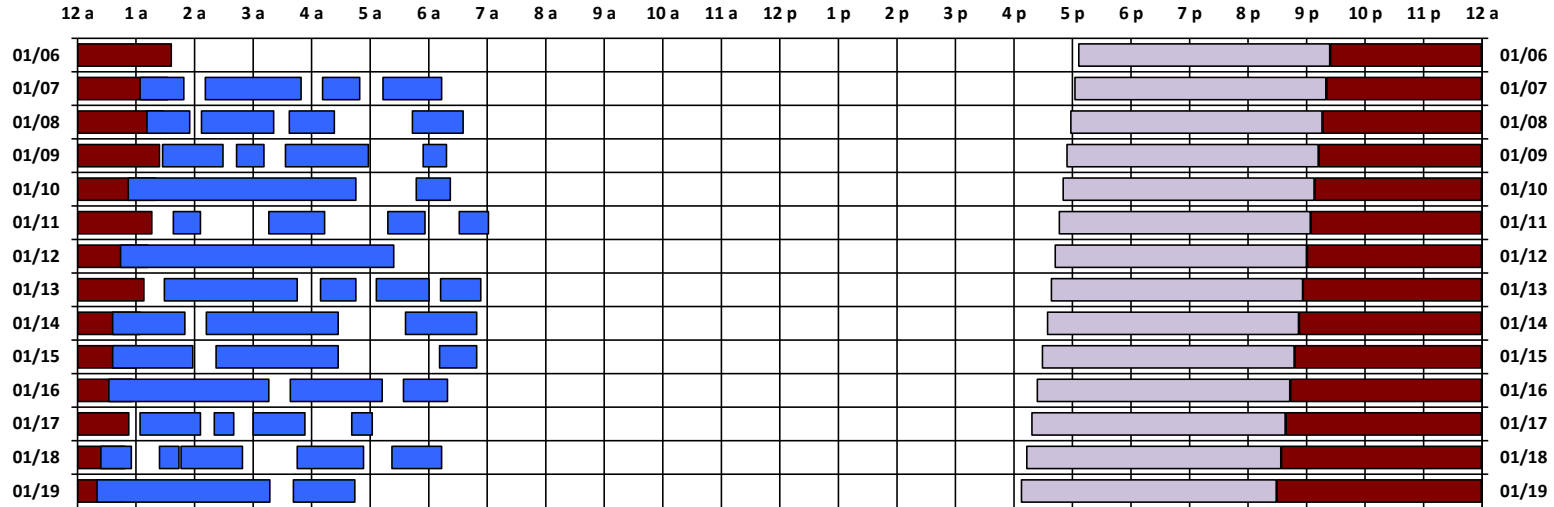

You are viewing the satellite schedule in New Zealand Time. Daylight saving time, when applicable, is included.

SPTR
Skynet
DSCS

South Pole Satellite Schedule

Date	SPTR Pass 1			SPTR Pass 2			SPTR Pass 3			SPTR Pass 4			SPTR Pass 5			Total Dur	DSCS Pass		Skynet Pass	
	Start	End	Dur	Start	End	Dur	Start	End	Dur	Start	End	Dur	Start	End	Dur		Start	End	Start	End
01/06/19	No Pass	No Pass	No Pass	No Pass	No Pass	No Pass	No Pass	No Pass	No Pass	No Pass	No Pass	No Pass	No Pass	No Pass	No Pass	0:00	5:08 P	9:25 P	9:26 P	1:36 A
01/07/19	1:04 A	1:49 A	0:45	2:11 A	3:49 A	1:38	4:11 A	4:49 A	0:38	5:13 A	6:13 A	1:00	No Pass	No Pass	No Pass	4:01	5:04 P	9:21 P	9:22 P	1:32 A
01/08/19	1:11 A	1:55 A	0:44	2:07 A	3:21 A	1:14	3:37 A	4:23 A	0:46	5:43 A	6:35 A	0:52	No Pass	No Pass	No Pass	3:36	5:00 P	9:17 P	9:18 P	1:28 A
01/09/19	1:27 A	2:29 A	1:02	2:43 A	3:11 A	0:28	3:33 A	4:58 A	1:25	5:54 A	6:18 A	0:24	No Pass	No Pass	No Pass	3:19	4:56 P	9:13 P	9:14 P	1:24 A
01/10/19	12:52 A	4:45 A	3:53	5:47 A	6:22 A	0:35	No Pass	No Pass	No Pass	No Pass	No Pass	No Pass	No Pass	No Pass	No Pass	4:28	4:52 P	9:09 P	9:10 P	1:20 A
01/11/19	1:38 A	2:06 A	0:28	3:16 A	4:13 A	0:57	5:18 A	5:56 A	0:38	6:31 A	7:01 A	0:30	No Pass	No Pass	No Pass	2:33	4:48 P	9:05 P	9:06 P	1:16 A
01/12/19	12:44 A	5:24 A	4:40	No Pass	No Pass	No Pass	No Pass	No Pass	No Pass	No Pass	No Pass	No Pass	No Pass	No Pass	No Pass	4:40	4:44 P	9:01 P	9:02 P	1:12 A
01/13/19	1:29 A	3:45 A	2:16	4:09 A	4:45 A	0:36	5:06 A	6:00 A	0:54	6:12 A	6:53 A	0:41	No Pass	No Pass	No Pass	4:27	4:40 P	8:57 P	8:58 P	1:08 A
01/14/19	12:36 A	1:50 A	1:14	2:12 A	4:27 A	2:15	5:36 A	6:49 A	1:13	No Pass	No Pass	No Pass	No Pass	No Pass	No Pass	4:42	4:36 P	8:53 P	8:54 P	1:04 A
01/15/19	12:36 A	1:58 A	1:22	2:22 A	4:27 A	2:05	6:11 A	6:49 A	0:38	No Pass	No Pass	No Pass	No Pass	No Pass	No Pass	4:05	4:32 P	8:49 P	8:50 P	1:00 A
01/16/19	12:32 A	3:16 A	2:44	3:38 A	5:12 A	1:34	5:34 A	6:19 A	0:45	No Pass	No Pass	No Pass	No Pass	No Pass	No Pass	5:03	4:28 P	8:45 P	8:46 P	12:56 A
01/17/19	1:04 A	2:06 A	1:02	2:20 A	2:40 A	0:20	3:00 A	3:53 A	0:53	4:41 A	5:02 A	0:21	No Pass	No Pass	No Pass	2:36	4:24 P	8:41 P	8:42 P	12:52 A
01/18/19	12:24 A	12:55 A	0:31	1:24 A	1:44 A	0:20	1:46 A	2:49 A	1:03	3:45 A	4:53 A	1:08	5:22 A	6:13 A	0:51	3:53	4:20 P	8:37 P	8:38 P	12:48 A
01/19/19	12:20 A	3:17 A	2:57	3:41 A	4:44 A	1:03	No Pass	No Pass	No Pass	No Pass	No Pass	No Pass	No Pass	No Pass	No Pass	4:00	4:16 P	8:33 P	8:34 P	12:44 A

* Pass continues from previous or into next day.

† An additional pass occurs on this day, not shown on the schedule. Refer to CEL text file for details.

Schedule updated on 01/10/19