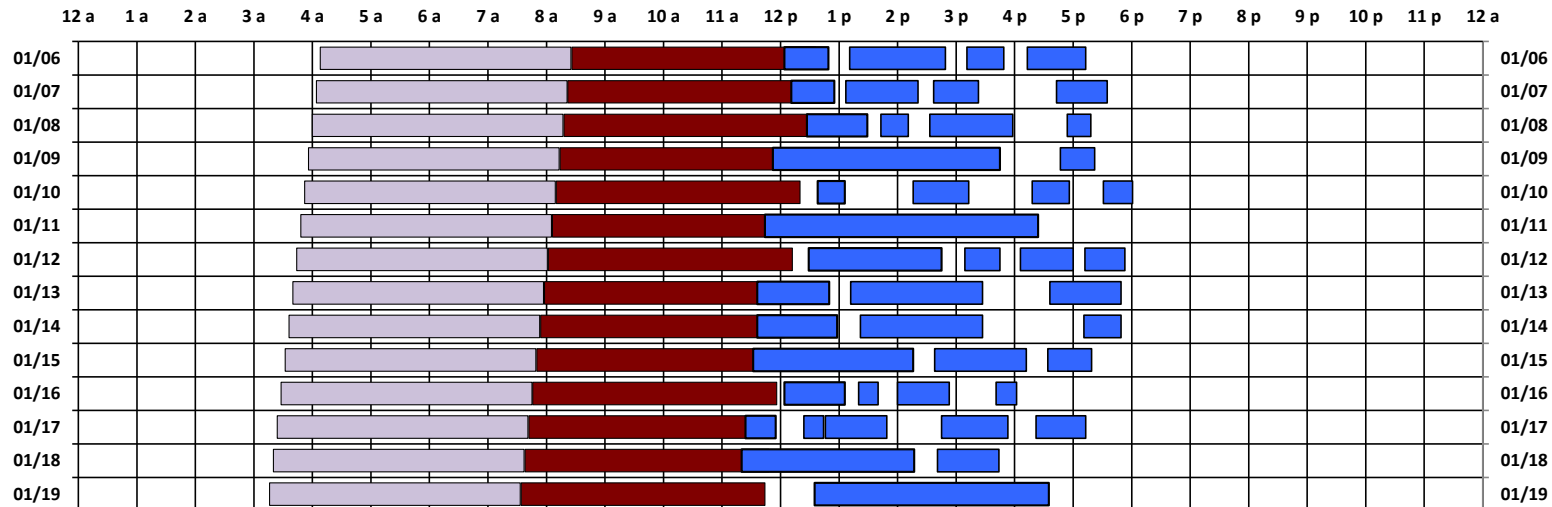

You are viewing the satellite schedule in Zulu (UTC) Time.

SPTR
Skynet
DSCS

South Pole Satellite Schedule

Date	SPTR Pass 1			SPTR Pass 2			SPTR Pass 3			SPTR Pass 4			SPTR Pass 5			Total Dur	DSCS Pass		Skynet Pass	
	Start	End	Dur	Start	End	Dur	Start	End	Dur	Start	End	Dur	Start	End	Dur		Start	End	Start	End
01/06/19	12:04 P	12:49 P	0:45	1:11 P	2:49 P	1:38	3:11 P	3:49 P	0:38	4:13 P	5:13 P	1:00	No Pass	No Pass	No Pass	4:01	4:08 A	8:25 A	8:26 A	12:36 P
01/07/19	12:11 P	12:55 P	0:44	1:07 P	2:21 P	1:14	2:37 P	3:23 P	0:46	4:43 P	5:35 P	0:52	No Pass	No Pass	No Pass	3:36	4:04 A	8:21 A	8:22 A	12:32 P
01/08/19	12:27 P	1:29 P	1:02	1:43 P	2:11 P	0:28	2:33 P	3:58 P	1:25	4:54 P	5:18 P	0:24	No Pass	No Pass	No Pass	3:19	4:00 A	8:17 A	8:18 A	12:28 P
01/09/19	11:52 A	3:45 P	3:53	4:47 P	5:22 P	0:35	No Pass	No Pass	No Pass	No Pass	No Pass	No Pass	No Pass	No Pass	No Pass	4:28	3:56 A	8:13 A	8:14 A	12:24 P
01/10/19	12:38 P	1:06 P	0:28	2:16 P	3:13 P	0:57	4:18 P	4:56 P	0:38	5:31 P	6:01 P	0:30	No Pass	No Pass	No Pass	2:33	3:52 A	8:09 A	8:10 A	12:20 P
01/11/19	11:44 A	4:24 P	4:40	No Pass	No Pass	No Pass	No Pass	No Pass	No Pass	No Pass	No Pass	No Pass	No Pass	No Pass	No Pass	4:40	3:48 A	8:05 A	8:06 A	12:16 P
01/12/19	12:29 P	2:45 P	2:16	3:09 P	3:45 P	0:36	4:06 P	5:00 P	0:54	5:12 P	5:53 P	0:41	No Pass	No Pass	No Pass	4:27	3:44 A	8:01 A	8:02 A	12:12 P
01/13/19	11:36 A	12:50 P	1:14	1:12 P	3:27 P	2:15	4:36 P	5:49 P	1:13	No Pass	No Pass	No Pass	No Pass	No Pass	No Pass	4:42	3:40 A	7:57 A	7:58 A	12:08 P
01/14/19	11:36 A	12:58 P	1:22	1:22 P	3:27 P	2:05	5:11 P	5:49 P	0:38	No Pass	No Pass	No Pass	No Pass	No Pass	No Pass	4:05	3:36 A	7:53 A	7:54 A	12:04 P
01/15/19	11:32 A	2:16 P	2:44	2:38 P	4:12 P	1:34	4:34 P	5:19 P	0:45	No Pass	No Pass	No Pass	No Pass	No Pass	No Pass	5:03	3:32 A	7:49 A	7:50 A	12:00 P
01/16/19	12:04 P	1:06 P	1:02	1:20 P	1:40 P	0:20	2:00 P	2:53 P	0:53	3:41 P	4:02 P	0:21	No Pass	No Pass	No Pass	2:36	3:28 A	7:45 A	7:46 A	11:56 A
01/17/19	11:24 A	11:55 A	0:31	12:24 P	12:44 P	0:20	12:46 P	1:49 P	1:03	2:45 P	3:53 P	1:08	4:22 P	5:13 P	0:51	3:53	3:24 A	7:41 A	7:42 A	11:52 A
01/18/19	11:20 A	2:17 P	2:57	2:41 P	3:44 P	1:03	No Pass	No Pass	No Pass	No Pass	No Pass	No Pass	No Pass	No Pass	No Pass	4:00	3:20 A	7:37 A	7:38 A	11:48 A
01/19/19	12:35 P	4:35 P	4:00	No Pass	No Pass	No Pass	No Pass	No Pass	No Pass	No Pass	No Pass	No Pass	No Pass	No Pass	No Pass	4:00	3:16 A	7:33 A	7:34 A	11:44 A