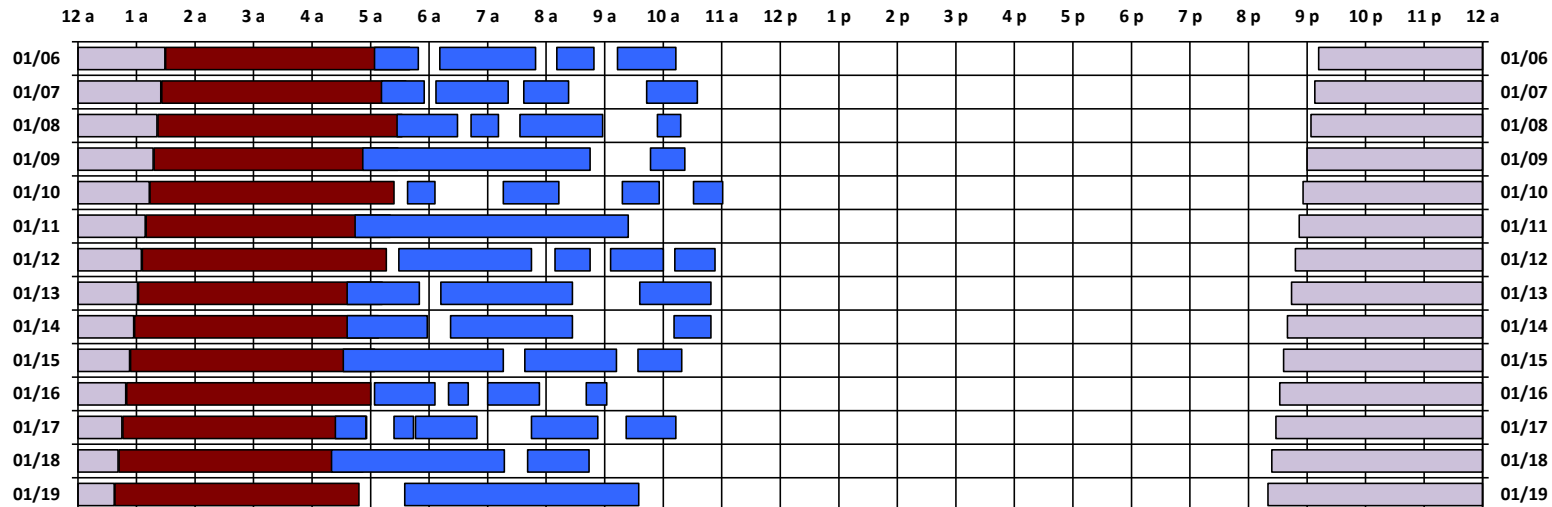

You are viewing the satellite schedule in Mountain Time. Daylight saving time, when applicable, is included.

SPTR
Skynet
DSCS

South Pole Satellite Schedule

Date	SPTR Pass 1			SPTR Pass 2			SPTR Pass 3			SPTR Pass 4			SPTR Pass 5			Total Dur	DSCS Pass		Skynet Pass	
	Start	End	Dur	Start	End	Dur	Start	End	Dur	Start	End	Dur	Start	End	Dur		Start	End	Start	End
01/06/19	5:04 A	5:49 A	0:45	6:11 A	7:49 A	1:38	8:11 A	8:49 A	0:38	9:13 A	10:13 A	1:00	No Pass	No Pass	No Pass	4:01	9:08 P	1:25 A	1:26 A	5:36 A
01/07/19	5:11 A	5:55 A	0:44	6:07 A	7:21 A	1:14	7:37 A	8:23 A	0:46	9:43 A	10:35 A	0:52	No Pass	No Pass	No Pass	3:36	9:04 P	1:21 A	1:22 A	5:32 A
01/08/19	5:27 A	6:29 A	1:02	6:43 A	7:11 A	0:28	7:33 A	8:58 A	1:25	9:54 A	10:18 A	0:24	No Pass	No Pass	No Pass	3:19	9:00 P	1:17 A	1:18 A	5:28 A
01/09/19	4:52 A	8:45 A	3:53	9:47 A	10:22 A	0:35	No Pass	No Pass	No Pass	No Pass	No Pass	No Pass	No Pass	No Pass	No Pass	4:28	8:56 P	1:13 A	1:14 A	5:24 A
01/10/19	5:38 A	6:06 A	0:28	7:16 A	8:13 A	0:57	9:18 A	9:56 A	0:38	10:31 A	11:01 A	0:30	No Pass	No Pass	No Pass	2:33	8:52 P	1:09 A	1:10 A	5:20 A
01/11/19	4:44 A	9:24 A	4:40	No Pass	No Pass	No Pass	No Pass	No Pass	No Pass	No Pass	No Pass	No Pass	No Pass	No Pass	No Pass	4:40	8:48 P	1:05 A	1:06 A	5:16 A
01/12/19	5:29 A	7:45 A	2:16	8:09 A	8:45 A	0:36	9:06 A	10:00 A	0:54	10:12 A	10:53 A	0:41	No Pass	No Pass	No Pass	4:27	8:44 P	1:01 A	1:02 A	5:12 A
01/13/19	4:36 A	5:50 A	1:14	6:12 A	8:27 A	2:15	9:36 A	10:49 A	1:13	No Pass	No Pass	No Pass	No Pass	No Pass	No Pass	4:42	8:40 P	12:57 A	12:58 A	5:08 A
01/14/19	4:36 A	5:58 A	1:22	6:22 A	8:27 A	2:05	10:11 A	10:49 A	0:38	No Pass	No Pass	No Pass	No Pass	No Pass	No Pass	4:05	8:36 P	12:53 A	12:54 A	5:04 A
01/15/19	4:32 A	7:16 A	2:44	7:38 A	9:12 A	1:34	9:34 A	10:19 A	0:45	No Pass	No Pass	No Pass	No Pass	No Pass	No Pass	5:03	8:32 P	12:49 A	12:50 A	5:00 A
01/16/19	5:04 A	6:06 A	1:02	6:20 A	6:40 A	0:20	7:00 A	7:53 A	0:53	8:41 A	9:02 A	0:21	No Pass	No Pass	No Pass	2:36	8:28 P	12:45 A	12:46 A	4:56 A
01/17/19	4:24 A	4:55 A	0:31	5:24 A	5:44 A	0:20	5:46 A	6:49 A	1:03	7:45 A	8:53 A	1:08	9:22 A	10:13 A	0:51	3:53	8:24 P	12:41 A	12:42 A	4:52 A
01/18/19	4:20 A	7:17 A	2:57	7:41 A	8:44 A	1:03	No Pass	No Pass	No Pass	No Pass	No Pass	No Pass	No Pass	No Pass	No Pass	4:00	8:20 P	12:37 A	12:38 A	4:48 A
01/19/19	5:35 A	9:35 A	4:00	No Pass	No Pass	No Pass	No Pass	No Pass	No Pass	No Pass	No Pass	No Pass	No Pass	No Pass	No Pass	4:00	8:16 P	12:33 A	12:34 A	4:44 A

* Pass continues from previous or into next day.

† An additional pass occurs on this day, not shown on the schedule. Refer to CEL text file for details.

Schedule updated on 01/10/19