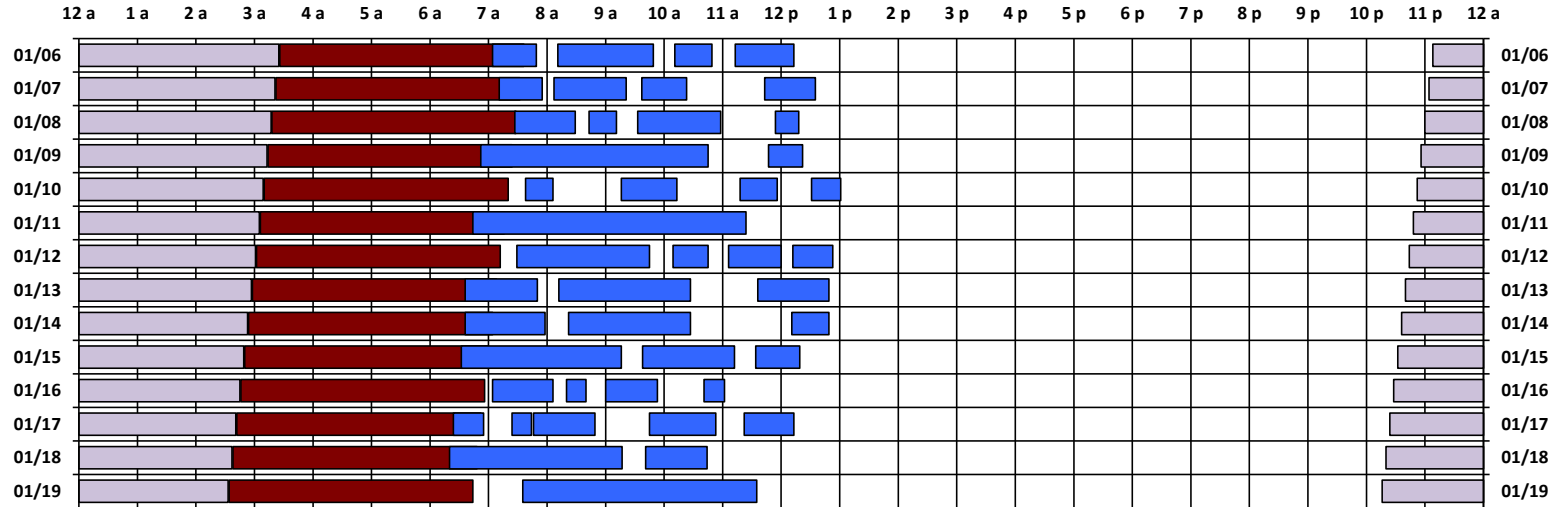

You are viewing the satellite schedule in Eastern Time. Daylight saving time, when applicable, is included.

SPTR
Skynet
DSCS

South Pole Satellite Schedule

Date	SPTR Pass 1			SPTR Pass 2			SPTR Pass 3			SPTR Pass 4			SPTR Pass 5			Total Dur	DSCS Pass		Skynet Pass	
	Start	End	Dur	Start	End	Dur	Start	End	Dur	Start	End	Dur	Start	End	Dur		Start	End	Start	End
01/06/19	7:04 A	7:49 A	0:45	8:11 A	9:49 A	1:38	10:11 A	10:49 A	0:38	11:13 A	12:13 P	1:00	No Pass	No Pass	No Pass	4:01	11:08 P	3:25 A	3:26 A	7:36 A
01/07/19	7:11 A	7:55 A	0:44	8:07 A	9:21 A	1:14	9:37 A	10:23 A	0:46	11:43 A	12:35 P	0:52	No Pass	No Pass	No Pass	3:36	11:04 P	3:21 A	3:22 A	7:32 A
01/08/19	7:27 A	8:29 A	1:02	8:43 A	9:11 A	0:28	9:33 A	10:58 A	1:25	11:54 A	12:18 P	0:24	No Pass	No Pass	No Pass	3:19	11:00 P	3:17 A	3:18 A	7:28 A
01/09/19	6:52 A	10:45 A	3:53	11:47 A	12:22 P	0:35	No Pass	No Pass	No Pass	No Pass	No Pass	No Pass	No Pass	No Pass	No Pass	4:28	10:56 P	3:13 A	3:14 A	7:24 A
01/10/19	7:38 A	8:06 A	0:28	9:16 A	10:13 A	0:57	11:18 A	11:56 A	0:38	12:31 P	1:01 P	0:30	No Pass	No Pass	No Pass	2:33	10:52 P	3:09 A	3:10 A	7:20 A
01/11/19	6:44 A	11:24 A	4:40	No Pass	No Pass	No Pass	No Pass	No Pass	No Pass	No Pass	No Pass	No Pass	No Pass	No Pass	No Pass	4:40	10:48 P	3:05 A	3:06 A	7:16 A
01/12/19	7:29 A	9:45 A	2:16	10:09 A	10:45 A	0:36	11:06 A	12:00 P	0:54	12:12 P	12:53 P	0:41	No Pass	No Pass	No Pass	4:27	10:44 P	3:01 A	3:02 A	7:12 A
01/13/19	6:36 A	7:50 A	1:14	8:12 A	10:27 A	2:15	11:36 A	12:49 P	1:13	No Pass	No Pass	No Pass	No Pass	No Pass	No Pass	4:42	10:40 P	2:57 A	2:58 A	7:08 A
01/14/19	6:36 A	7:58 A	1:22	8:22 A	10:27 A	2:05	12:11 P	12:49 P	0:38	No Pass	No Pass	No Pass	No Pass	No Pass	No Pass	4:05	10:36 P	2:53 A	2:54 A	7:04 A
01/15/19	6:32 A	9:16 A	2:44	9:38 A	11:12 A	1:34	11:34 A	12:19 P	0:45	No Pass	No Pass	No Pass	No Pass	No Pass	No Pass	5:03	10:32 P	2:49 A	2:50 A	7:00 A
01/16/19	7:04 A	8:06 A	1:02	8:20 A	8:40 A	0:20	9:00 A	9:53 A	0:53	10:41 A	11:02 A	0:21	No Pass	No Pass	No Pass	2:36	10:28 P	2:45 A	2:46 A	6:56 A
01/17/19	6:24 A	6:55 A	0:31	7:24 A	7:44 A	0:20	7:46 A	8:49 A	1:03	9:45 A	10:53 A	1:08	11:22 A	12:13 P	0:51	3:53	10:24 P	2:41 A	2:42 A	6:52 A
01/18/19	6:20 A	9:17 A	2:57	9:41 A	10:44 A	1:03	No Pass	No Pass	No Pass	No Pass	No Pass	No Pass	No Pass	No Pass	No Pass	4:00	10:20 P	2:37 A	2:38 A	6:48 A
01/19/19	7:35 A	11:35 A	4:00	No Pass	No Pass	No Pass	No Pass	No Pass	No Pass	No Pass	No Pass	No Pass	No Pass	No Pass	No Pass	4:00	10:16 P	2:33 A	2:34 A	6:44 A

* Pass continues from previous or into next day.

† An additional pass occurs on this day, not shown on the schedule. Refer to CEL text file for details.

Schedule updated on 01/10/19