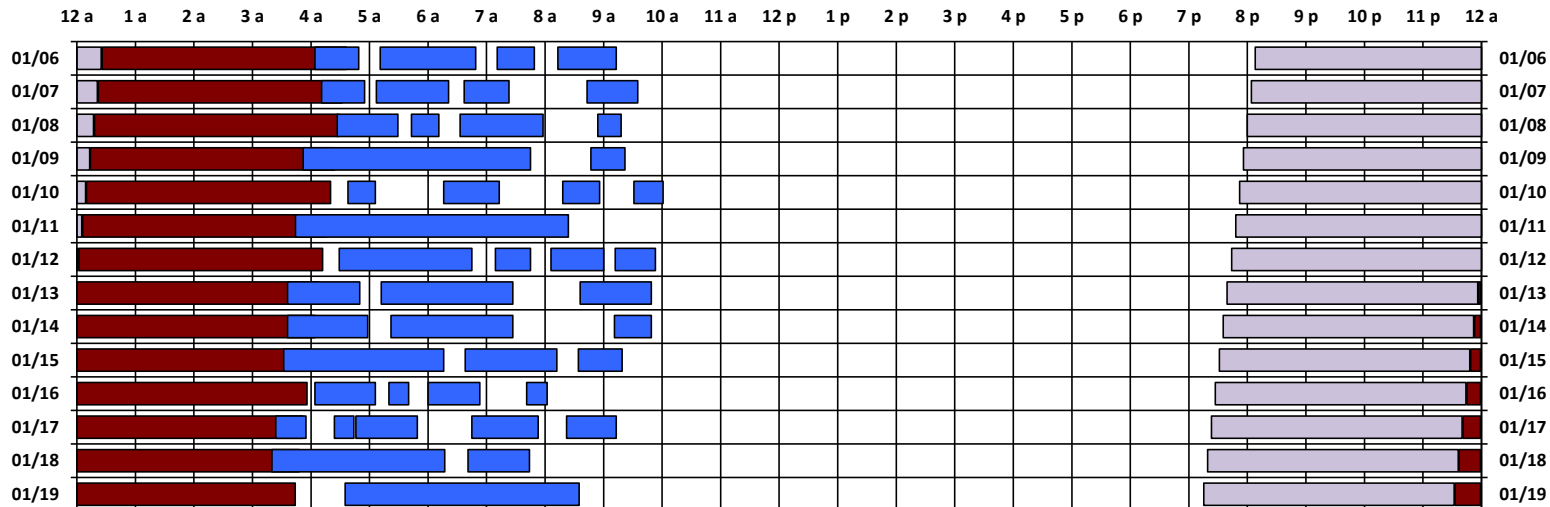

You are viewing the satellite schedule in Pacific Time. Daylight saving time, when applicable, is included.

SPTR
Skynet
DSCS

South Pole Satellite Schedule

Date	SPTR Pass 1			SPTR Pass 2			SPTR Pass 3			SPTR Pass 4			SPTR Pass 5			Total Dur	DSCS Pass		Skynet Pass	
	Start	End	Dur	Start	End	Dur	Start	End	Dur	Start	End	Dur	Start	End	Dur		Start	End	Start	End
01/06/19	4:04 A	4:49 A	0:45	5:11 A	6:49 A	1:38	7:11 A	7:49 A	0:38	8:13 A	9:13 A	1:00	No Pass	No Pass	No Pass	4:01	8:08 P	12:25 A	12:26 A	4:36 A
01/07/19	4:11 A	4:55 A	0:44	5:07 A	6:21 A	1:14	6:37 A	7:23 A	0:46	8:43 A	9:35 A	0:52	No Pass	No Pass	No Pass	3:36	8:04 P	12:21 A	12:22 A	4:32 A
01/08/19	4:27 A	5:29 A	1:02	5:43 A	6:11 A	0:28	6:33 A	7:58 A	1:25	8:54 A	9:18 A	0:24	No Pass	No Pass	No Pass	3:19	8:00 P	12:17 A	12:18 A	4:28 A
01/09/19	3:52 A	7:45 A	3:53	8:47 A	9:22 A	0:35	No Pass	No Pass	No Pass	No Pass	No Pass	No Pass	No Pass	No Pass	No Pass	4:28	7:56 P	12:13 A	12:14 A	4:24 A
01/10/19	4:38 A	5:06 A	0:28	6:16 A	7:13 A	0:57	8:18 A	8:56 A	0:38	9:31 A	10:01 A	0:30	No Pass	No Pass	No Pass	2:33	7:52 P	12:09 A	12:10 A	4:20 A
01/11/19	3:44 A	8:24 A	4:40	No Pass	No Pass	No Pass	No Pass	No Pass	No Pass	No Pass	No Pass	No Pass	No Pass	No Pass	No Pass	4:40	7:48 P	12:05 A	12:06 A	4:16 A
01/12/19	4:29 A	6:45 A	2:16	7:09 A	7:45 A	0:36	8:06 A	9:00 A	0:54	9:12 A	9:53 A	0:41	No Pass	No Pass	No Pass	4:27	7:44 P	12:01 A	12:02 A	4:12 A
01/13/19	3:36 A	4:50 A	1:14	5:12 A	7:27 A	2:15	8:36 A	9:49 A	1:13	No Pass	No Pass	No Pass	No Pass	No Pass	No Pass	4:42	7:40 P	11:57 P	11:58 P	4:08 A
01/14/19	3:36 A	4:58 A	1:22	5:22 A	7:27 A	2:05	9:11 A	9:49 A	0:38	No Pass	No Pass	No Pass	No Pass	No Pass	No Pass	4:05	7:36 P	11:53 P	11:54 P	4:04 A
01/15/19	3:32 A	6:16 A	2:44	6:38 A	8:12 A	1:34	8:34 A	9:19 A	0:45	No Pass	No Pass	No Pass	No Pass	No Pass	No Pass	5:03	7:32 P	11:49 P	11:50 P	4:00 A
01/16/19	4:04 A	5:06 A	1:02	5:20 A	5:40 A	0:20	6:00 A	6:53 A	0:53	7:41 A	8:02 A	0:21	No Pass	No Pass	No Pass	2:36	7:28 P	11:45 P	11:46 P	3:56 A
01/17/19	3:24 A	3:55 A	0:31	4:24 A	4:44 A	0:20	4:46 A	5:49 A	1:03	6:45 A	7:53 A	1:08	8:22 A	9:13 A	0:51	3:53	7:24 P	11:41 P	11:42 P	3:52 A
01/18/19	3:20 A	6:17 A	2:57	6:41 A	7:44 A	1:03	No Pass	No Pass	No Pass	No Pass	No Pass	No Pass	No Pass	No Pass	No Pass	4:00	7:20 P	11:37 P	11:38 P	3:48 A
01/19/19	4:35 A	8:35 A	4:00	No Pass	No Pass	No Pass	No Pass	No Pass	No Pass	No Pass	No Pass	No Pass	No Pass	No Pass	No Pass	4:00	7:16 P	11:33 P	11:34 P	3:44 A

* Pass continues from previous or into next day.

† An additional pass occurs on this day, not shown on the schedule. Refer to CEL text file for details.

Schedule updated on 01/10/19