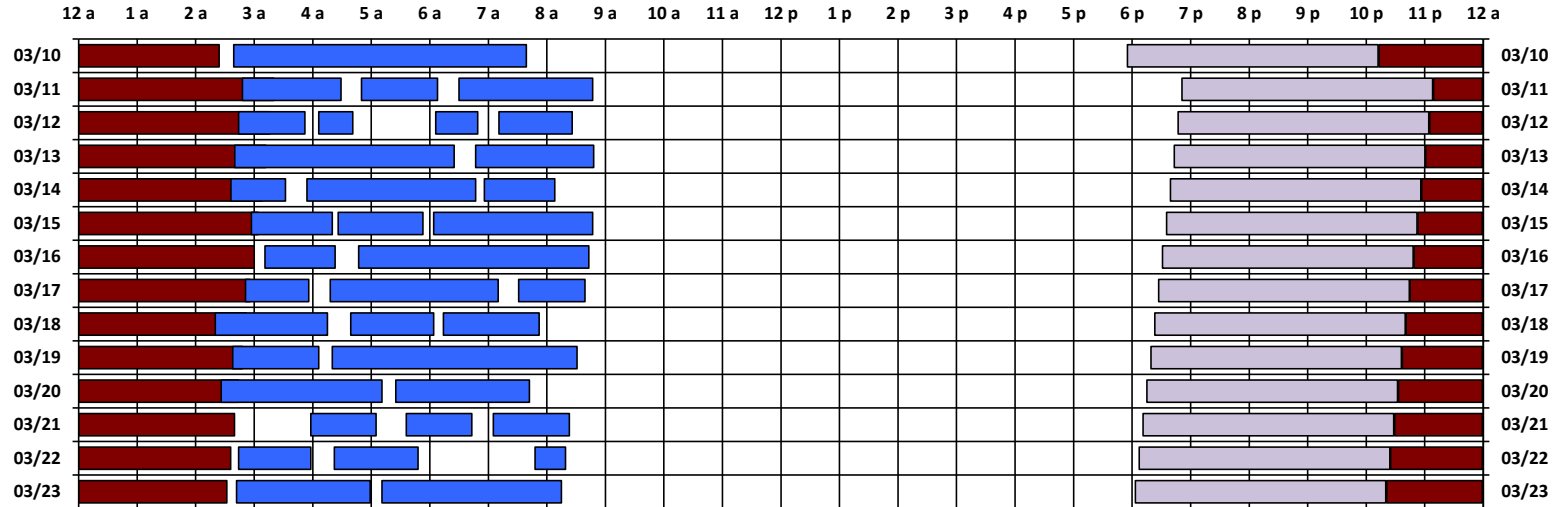

You are viewing the satellite schedule in Central Time. Daylight saving time, when applicable, is included.

SPTR
Skynet
DSCS

South Pole Satellite Schedule

Date	SPTR Pass 1			SPTR Pass 2			SPTR Pass 3			SPTR Pass 4			SPTR Pass 5			Total Dur	DSCS Pass		Skynet Pass	
	Start	End	Dur	Start	End	Dur	Start	End	Dur	Start	End	Dur	Start	End	Dur		Start	End	Start	End
03/10/19	2:39 A	7:39 A	5:00	No Pass	No Pass	No Pass	No Pass	No Pass	No Pass	No Pass	No Pass	No Pass	No Pass	No Pass	No Pass	5:00	5:56 P	10:13 P	10:14 P	2:24 A
03/11/19	2:48 A	4:29 A	1:41	4:50 A	6:08 A	1:18	6:30 A	8:47 A	2:17	No Pass	No Pass	No Pass	No Pass	No Pass	No Pass	5:16	6:52 P	11:09 P	11:10 P	3:20 A
03/12/19	2:44 A	3:52 A	1:08	4:06 A	4:41 A	0:35	6:06 A	6:49 A	0:43	7:11 A	8:26 A	1:15	No Pass	No Pass	No Pass	3:41	6:48 P	11:05 P	11:06 P	3:16 A
03/13/19	2:40 A	6:25 A	3:45	6:47 A	8:48 A	2:01	No Pass	No Pass	No Pass	No Pass	No Pass	No Pass	No Pass	No Pass	No Pass	5:46	6:44 P	11:01 P	11:02 P	3:12 A
03/14/19	2:36 A	3:32 A	0:56	3:54 A	6:47 A	2:53	6:56 A	8:08 A	1:12	No Pass	No Pass	No Pass	No Pass	No Pass	No Pass	5:01	6:40 P	10:57 P	10:58 P	3:08 A
03/15/19	2:57 A	4:20 A	1:23	4:26 A	5:53 A	1:27	6:04 A	8:47 A	2:43	No Pass	No Pass	No Pass	No Pass	No Pass	No Pass	5:33	6:36 P	10:53 P	10:54 P	3:04 A
03/16/19	3:11 A	4:23 A	1:12	4:47 A	8:43 A	3:56	No Pass	No Pass	No Pass	No Pass	No Pass	No Pass	No Pass	No Pass	No Pass	5:08	6:32 P	10:49 P	10:50 P	3:00 A
03/17/19	2:51 A	3:56 A	1:05	4:18 A	7:10 A	2:52	7:31 A	8:39 A	1:08	No Pass	No Pass	No Pass	No Pass	No Pass	No Pass	5:05	6:28 P	10:45 P	10:46 P	2:56 A
03/18/19	2:20 A	4:15 A	1:55	4:39 A	6:04 A	1:25	6:14 A	7:52 A	1:38	No Pass	No Pass	No Pass	No Pass	No Pass	No Pass	4:58	6:24 P	10:41 P	10:42 P	2:52 A
03/19/19	2:38 A	4:06 A	1:28	4:20 A	8:31 A	4:11	No Pass	No Pass	No Pass	No Pass	No Pass	No Pass	No Pass	No Pass	No Pass	5:39	6:20 P	10:37 P	10:38 P	2:48 A
03/20/19	2:26 A	5:11 A	2:45	5:25 A	7:42 A	2:17	No Pass	No Pass	No Pass	No Pass	No Pass	No Pass	No Pass	No Pass	No Pass	5:02	6:16 P	10:33 P	10:34 P	2:44 A
03/21/19	3:58 A	5:05 A	1:07	5:36 A	6:43 A	1:07	7:05 A	8:23 A	1:18	No Pass	No Pass	No Pass	No Pass	No Pass	No Pass	3:32	6:12 P	10:29 P	10:30 P	2:40 A
03/22/19	2:44 A	3:58 A	1:14	4:22 A	5:48 A	1:26	7:48 A	8:19 A	0:31	No Pass	No Pass	No Pass	No Pass	No Pass	No Pass	3:11	6:08 P	10:25 P	10:26 P	2:36 A
03/23/19	2:42 A	4:59 A	2:17	5:11 A	8:15 A	3:04	No Pass	No Pass	No Pass	No Pass	No Pass	No Pass	No Pass	No Pass	No Pass	5:21	6:04 P	10:21 P	10:22 P	2:32 A

* Pass continues from previous or into next day.

† An additional pass occurs on this day, not shown on the schedule. Refer to CEL text file for details.

Schedule updated on 03/12/19