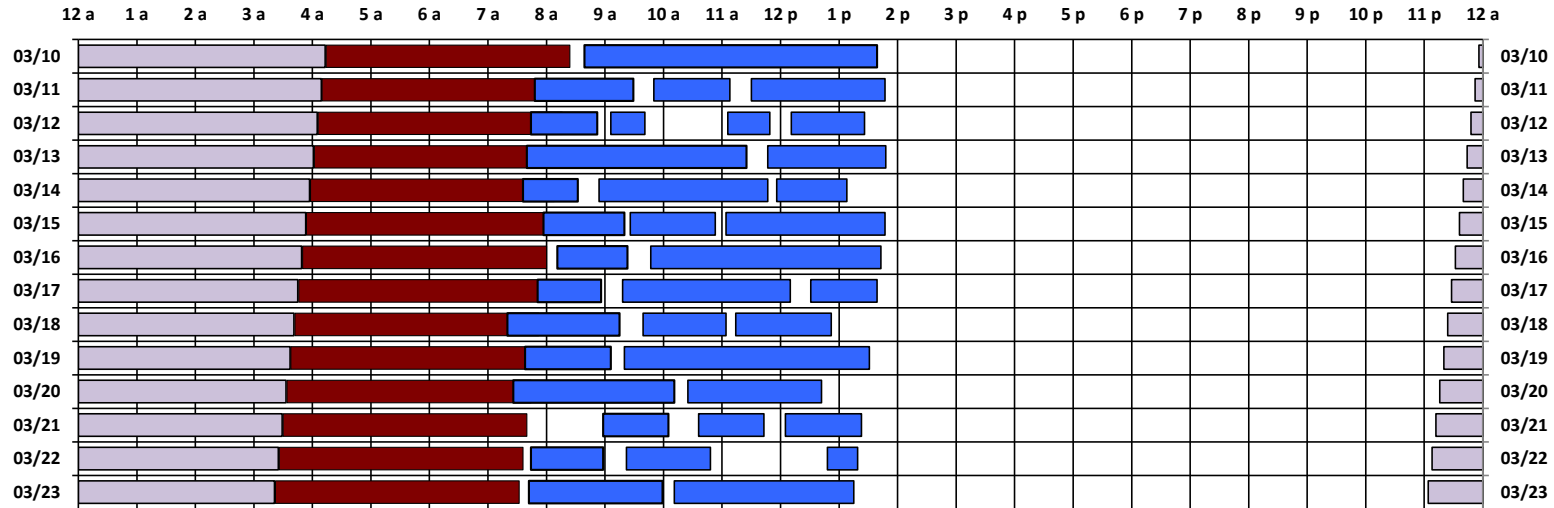

You are viewing the satellite schedule in Zulu (UTC) Time.

SPTR
Skynet
DSCS

South Pole Satellite Schedule

Date	SPTR Pass 1			SPTR Pass 2			SPTR Pass 3			SPTR Pass 4			SPTR Pass 5			Total Dur	DSCS Pass		Skynet Pass	
	Start	End	Dur	Start	End	Dur	Start	End	Dur	Start	End	Dur	Start	End	Dur		Start	End	Start	End
03/10/19	8:39 A	1:39 P	5:00	No Pass	No Pass	No Pass	No Pass	No Pass	No Pass	No Pass	No Pass	No Pass	No Pass	No Pass	No Pass	5:00	11:56 P	4:13 A	4:14 A	8:24 A
03/11/19	7:48 A	9:29 A	1:41	9:50 A	11:08 A	1:18	11:30 A	1:47 P	2:17	No Pass	No Pass	No Pass	No Pass	No Pass	No Pass	5:16	11:52 P	4:09 A	4:10 A	8:20 A
03/12/19	7:44 A	8:52 A	1:08	9:06 A	9:41 A	0:35	11:06 A	11:49 A	0:43	12:11 P	1:26 P	1:15	No Pass	No Pass	No Pass	3:41	11:48 P	4:05 A	4:06 A	8:16 A
03/13/19	7:40 A	11:25 A	3:45	11:47 A	1:48 P	2:01	No Pass	No Pass	No Pass	No Pass	No Pass	No Pass	No Pass	No Pass	No Pass	5:46	11:44 P	4:01 A	4:02 A	8:12 A
03/14/19	7:36 A	8:32 A	0:56	8:54 A	11:47 A	2:53	11:56 A	1:08 P	1:12	No Pass	No Pass	No Pass	No Pass	No Pass	No Pass	5:01	11:40 P	3:57 A	3:58 A	8:08 A
03/15/19	7:57 A	9:20 A	1:23	9:26 A	10:53 A	1:27	11:04 A	1:47 P	2:43	No Pass	No Pass	No Pass	No Pass	No Pass	No Pass	5:33	11:36 P	3:53 A	3:54 A	8:04 A
03/16/19	8:11 A	9:23 A	1:12	9:47 A	1:43 P	3:56	No Pass	No Pass	No Pass	No Pass	No Pass	No Pass	No Pass	No Pass	No Pass	5:08	11:32 P	3:49 A	3:50 A	8:00 A
03/17/19	7:51 A	8:56 A	1:05	9:18 A	12:10 P	2:52	12:31 P	1:39 P	1:08	No Pass	No Pass	No Pass	No Pass	No Pass	No Pass	5:05	11:28 P	3:45 A	3:46 A	7:56 A
03/18/19	7:20 A	9:15 A	1:55	9:39 A	11:04 A	1:25	11:14 A	12:52 P	1:38	No Pass	No Pass	No Pass	No Pass	No Pass	No Pass	4:58	11:24 P	3:41 A	3:42 A	7:52 A
03/19/19	7:38 A	9:06 A	1:28	9:20 A	1:31 P	4:11	No Pass	No Pass	No Pass	No Pass	No Pass	No Pass	No Pass	No Pass	No Pass	5:39	11:20 P	3:37 A	3:38 A	7:48 A
03/20/19	7:26 A	10:11 A	2:45	10:25 A	12:42 P	2:17	No Pass	No Pass	No Pass	No Pass	No Pass	No Pass	No Pass	No Pass	No Pass	5:02	11:16 P	3:33 A	3:34 A	7:44 A
03/21/19	8:58 A	10:05 A	1:07	10:36 A	11:43 A	1:07	12:05 P	1:23 P	1:18	No Pass	No Pass	No Pass	No Pass	No Pass	No Pass	3:32	11:12 P	3:29 A	3:30 A	7:40 A
03/22/19	7:44 A	8:58 A	1:14	9:22 A	10:48 A	1:26	12:48 P	1:19 P	0:31	No Pass	No Pass	No Pass	No Pass	No Pass	No Pass	3:11	11:08 P	3:25 A	3:26 A	7:36 A
03/23/19	7:42 A	9:59 A	2:17	10:11 A	1:15 P	3:04	No Pass	No Pass	No Pass	No Pass	No Pass	No Pass	No Pass	No Pass	No Pass	5:21	11:04 P	3:21 A	3:22 A	7:32 A