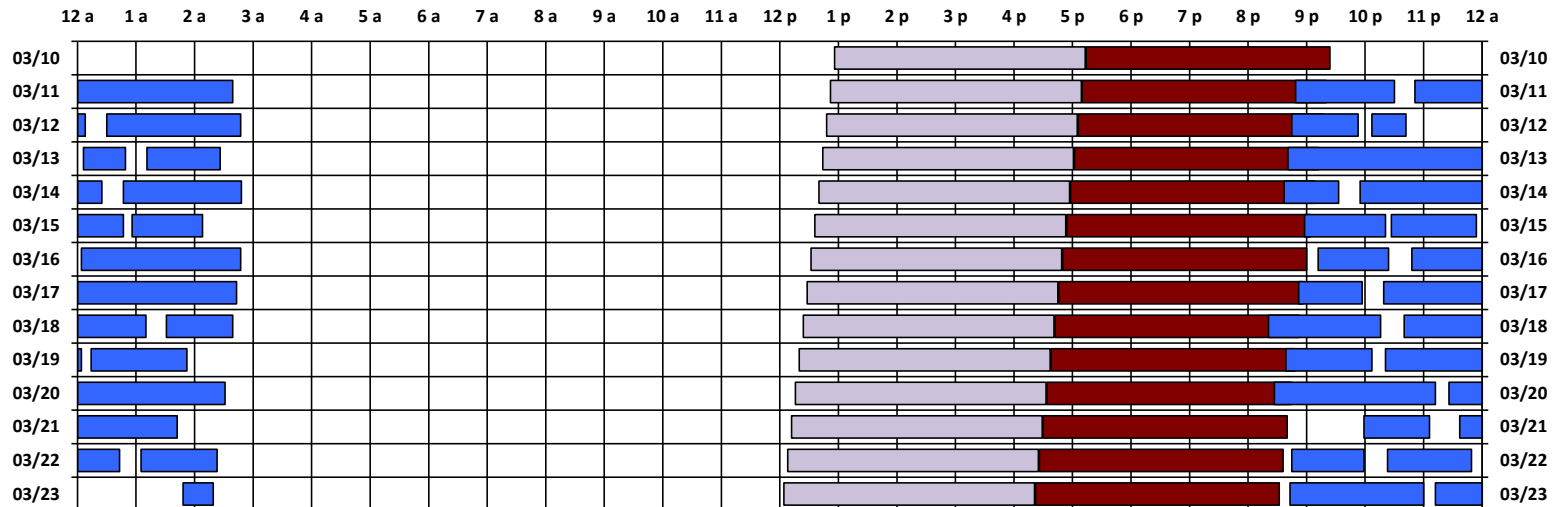

You are viewing the satellite schedule in New Zealand Time. Daylight saving time, when applicable, is included.

SPTR
Skynet
DSCS

South Pole Satellite Schedule

Date	SPTR Pass 1			SPTR Pass 2			SPTR Pass 3			SPTR Pass 4			SPTR Pass 5			Total Dur	DSCS Pass		Skynet Pass	
	Start	End	Dur	Start	End	Dur	Start	End	Dur	Start	End	Dur	Start	End	Dur		Start	End	Start	End
03/10/19	9:39 P	12:00 A*	2:21	No Pass	No Pass	No Pass	No Pass	No Pass	No Pass	No Pass	No Pass	No Pass	No Pass	No Pass	No Pass	2:21	12:56 P	5:13 P	5:14 P	9:24 P
03/11/19	12:00 A*	2:39 A	2:39	8:48 P	10:29 P	1:41	10:50 P	12:00 A*	1:10	No Pass	No Pass	No Pass	No Pass	No Pass	No Pass	5:30	12:52 P	5:09 P	5:10 P	9:20 P
03/12/19	12:00 A*	12:08 A	0:08	12:30 A	2:47 A	2:17	8:44 P	9:52 P	1:08	10:06 P	10:41 P	0:35	No Pass	No Pass	No Pass	4:08	12:48 P	5:05 P	5:06 P	9:16 P
03/13/19	12:06 A	12:49 A	0:43	1:11 A	2:26 A	1:15	8:40 P	12:00 A*	3:20	No Pass	No Pass	No Pass	No Pass	No Pass	No Pass	5:18	12:44 P	5:01 P	5:02 P	9:12 P
03/14/19	12:00 A*	12:25 A	0:25	12:47 A	2:48 A	2:01	8:36 P	9:32 P	0:56	9:54 P	12:00 A*	2:06	No Pass	No Pass	No Pass	5:28	12:40 P	4:57 P	4:58 P	9:08 P
03/15/19	12:00 A*	12:47 A	0:47	12:56 A	2:08 A	1:12	8:57 P	10:20 P	1:23	10:26 P	11:53 P	1:27	No Pass	No Pass	No Pass	4:49	12:36 P	4:53 P	4:54 P	9:04 P
03/16/19	12:04 A	2:47 A	2:43	9:11 P	10:23 P	1:12	10:47 P	12:00 A*	1:13	No Pass	No Pass	No Pass	No Pass	No Pass	No Pass	5:08	12:32 P	4:49 P	4:50 P	9:00 P
03/17/19	12:00 A*	2:43 A	2:43	8:51 P	9:56 P	1:05	10:18 P	12:00 A*	1:42	No Pass	No Pass	No Pass	No Pass	No Pass	No Pass	5:30	12:28 P	4:45 P	4:46 P	8:56 P
03/18/19	12:00 A*	1:10 A	1:10	1:31 A	2:39 A	1:08	8:20 P	10:15 P	1:55	10:39 P	12:00 A*	1:21	No Pass	No Pass	No Pass	5:34	12:24 P	4:41 P	4:42 P	8:52 P
03/19/19	12:00 A*	12:04 A	0:04	12:14 A	1:52 A	1:38	8:38 P	10:06 P	1:28	10:20 P	12:00 A*	1:40	No Pass	No Pass	No Pass	4:50	12:20 P	4:37 P	4:38 P	8:48 P
03/20/19	12:00 A*	2:31 A	2:31	8:26 P	11:11 P	2:45	11:25 P	12:00 A*	0:35	No Pass	No Pass	No Pass	No Pass	No Pass	No Pass	5:51	12:16 P	4:33 P	4:34 P	8:44 P
03/21/19	12:00 A*	1:42 A	1:42	9:58 P	11:05 P	1:07	11:36 P	12:00 A*	0:24	No Pass	No Pass	No Pass	No Pass	No Pass	No Pass	3:13	12:12 P	4:29 P	4:30 P	8:40 P
03/22/19	12:00 A*	12:43 A	0:43	1:05 A	2:23 A	1:18	8:44 P	9:58 P	1:14	10:22 P	11:48 P	1:26	No Pass	No Pass	No Pass	4:41	12:08 P	4:25 P	4:26 P	8:36 P
03/23/19	1:48 A	2:19 A	0:31	8:42 P	10:59 P	2:17	11:11 P	12:00 A*	0:49	No Pass	No Pass	No Pass	No Pass	No Pass	No Pass	3:37	12:04 P	4:21 P	4:22 P	8:32 P

* Pass continues from previous or into next day.

† An additional pass occurs on this day, not shown on the schedule. Refer to CEL text file for details.