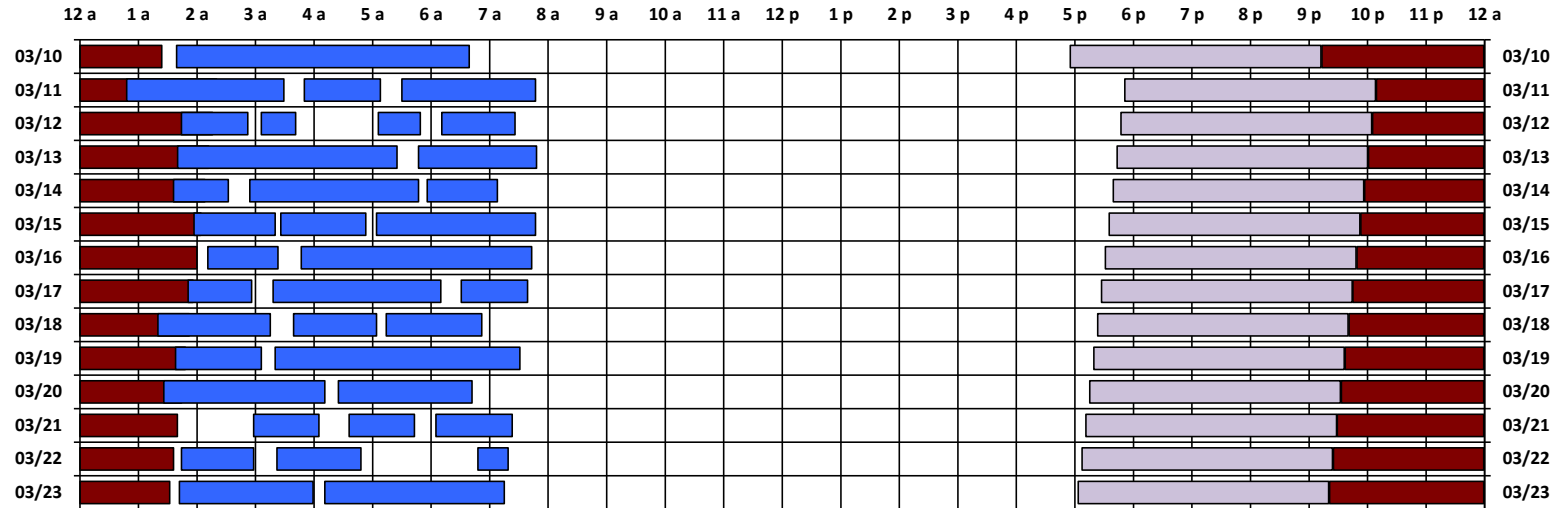

You are viewing the satellite schedule in Mountain Time. Daylight saving time, when applicable, is included.

SPTR
Skynet
DSCS

South Pole Satellite Schedule

Date	SPTR Pass 1			SPTR Pass 2			SPTR Pass 3			SPTR Pass 4			SPTR Pass 5			Total Dur	DSCS Pass		Skynet Pass	
	Start	End	Dur	Start	End	Dur	Start	End	Dur	Start	End	Dur	Start	End	Dur		Start	End	Start	End
03/10/19	1:39 A	6:39 A	5:00	No Pass	No Pass	No Pass	No Pass	No Pass	No Pass	No Pass	No Pass	No Pass	No Pass	No Pass	No Pass	5:00	4:56 P	9:13 P	9:14 P	1:24 A
03/11/19	12:48 A	3:29 A	2:41	3:50 A	5:08 A	1:18	5:30 A	7:47 A	2:17	No Pass	No Pass	No Pass	No Pass	No Pass	No Pass	6:16	5:52 P	10:09 P	10:10 P	2:20 A
03/12/19	1:44 A	2:52 A	1:08	3:06 A	3:41 A	0:35	5:06 A	5:49 A	0:43	6:11 A	7:26 A	1:15	No Pass	No Pass	No Pass	3:41	5:48 P	10:05 P	10:06 P	2:16 A
03/13/19	1:40 A	5:25 A	3:45	5:47 A	7:48 A	2:01	No Pass	No Pass	No Pass	No Pass	No Pass	No Pass	No Pass	No Pass	No Pass	5:46	5:44 P	10:01 P	10:02 P	2:12 A
03/14/19	1:36 A	2:32 A	0:56	2:54 A	5:47 A	2:53	5:56 A	7:08 A	1:12	No Pass	No Pass	No Pass	No Pass	No Pass	No Pass	5:01	5:40 P	9:57 P	9:58 P	2:08 A
03/15/19	1:57 A	3:20 A	1:23	3:26 A	4:53 A	1:27	5:04 A	7:47 A	2:43	No Pass	No Pass	No Pass	No Pass	No Pass	No Pass	5:33	5:36 P	9:53 P	9:54 P	2:04 A
03/16/19	2:11 A	3:23 A	1:12	3:47 A	7:43 A	3:56	No Pass	No Pass	No Pass	No Pass	No Pass	No Pass	No Pass	No Pass	No Pass	5:08	5:32 P	9:49 P	9:50 P	2:00 A
03/17/19	1:51 A	2:56 A	1:05	3:18 A	6:10 A	2:52	6:31 A	7:39 A	1:08	No Pass	No Pass	No Pass	No Pass	No Pass	No Pass	5:05	5:28 P	9:45 P	9:46 P	1:56 A
03/18/19	1:20 A	3:15 A	1:55	3:39 A	5:04 A	1:25	5:14 A	6:52 A	1:38	No Pass	No Pass	No Pass	No Pass	No Pass	No Pass	4:58	5:24 P	9:41 P	9:42 P	1:52 A
03/19/19	1:38 A	3:06 A	1:28	3:20 A	7:31 A	4:11	No Pass	No Pass	No Pass	No Pass	No Pass	No Pass	No Pass	No Pass	No Pass	5:39	5:20 P	9:37 P	9:38 P	1:48 A
03/20/19	1:26 A	4:11 A	2:45	4:25 A	6:42 A	2:17	No Pass	No Pass	No Pass	No Pass	No Pass	No Pass	No Pass	No Pass	No Pass	5:02	5:16 P	9:33 P	9:34 P	1:44 A
03/21/19	2:58 A	4:05 A	1:07	4:36 A	5:43 A	1:07	6:05 A	7:23 A	1:18	No Pass	No Pass	No Pass	No Pass	No Pass	No Pass	3:32	5:12 P	9:29 P	9:30 P	1:40 A
03/22/19	1:44 A	2:58 A	1:14	3:22 A	4:48 A	1:26	6:48 A	7:19 A	0:31	No Pass	No Pass	No Pass	No Pass	No Pass	No Pass	3:11	5:08 P	9:25 P	9:26 P	1:36 A
03/23/19	1:42 A	3:59 A	2:17	4:11 A	7:15 A	3:04	No Pass	No Pass	No Pass	No Pass	No Pass	No Pass	No Pass	No Pass	No Pass	5:21	5:04 P	9:21 P	9:22 P	1:32 A

* Pass continues from previous or into next day.

† An additional pass occurs on this day, not shown on the schedule. Refer to CEL text file for details.

Schedule updated on 03/12/19