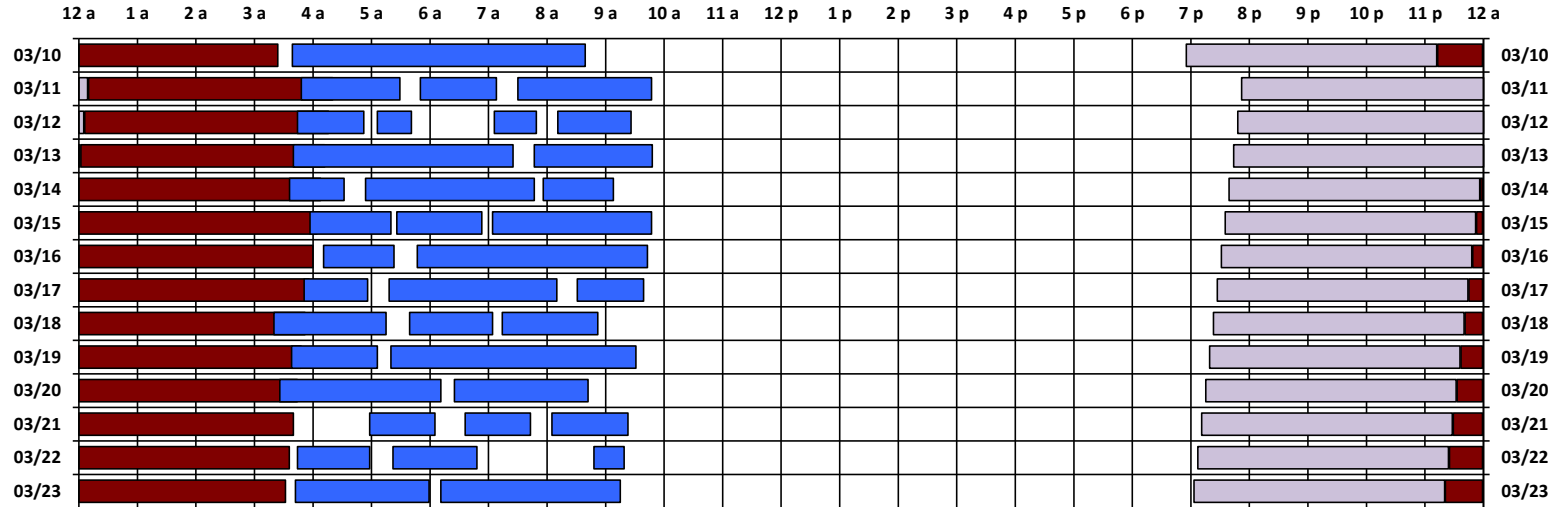

You are viewing the satellite schedule in Eastern Time. Daylight saving time, when applicable, is included.

SPTR
Skynet
DSCS

South Pole Satellite Schedule

Date	SPTR Pass 1			SPTR Pass 2			SPTR Pass 3			SPTR Pass 4			SPTR Pass 5			Total Dur	DSCS Pass		Skynet Pass	
	Start	End	Dur	Start	End	Dur	Start	End	Dur	Start	End	Dur	Start	End	Dur		Start	End	Start	End
03/10/19	3:39 A	8:39 A	5:00	No Pass	No Pass	No Pass	No Pass	No Pass	No Pass	No Pass	No Pass	No Pass	No Pass	No Pass	No Pass	5:00	6:56 P	11:13 P	11:14 P	3:24 A
03/11/19	3:48 A	5:29 A	1:41	5:50 A	7:08 A	1:18	7:30 A	9:47 A	2:17	No Pass	No Pass	No Pass	No Pass	No Pass	No Pass	5:16	7:52 P	12:09 A	12:10 A	4:20 A
03/12/19	3:44 A	4:52 A	1:08	5:06 A	5:41 A	0:35	7:06 A	7:49 A	0:43	8:11 A	9:26 A	1:15	No Pass	No Pass	No Pass	3:41	7:48 P	12:05 A	12:06 A	4:16 A
03/13/19	3:40 A	7:25 A	3:45	7:47 A	9:48 A	2:01	No Pass	No Pass	No Pass	No Pass	No Pass	No Pass	No Pass	No Pass	No Pass	5:46	7:44 P	12:01 A	12:02 A	4:12 A
03/14/19	3:36 A	4:32 A	0:56	4:54 A	7:47 A	2:53	7:56 A	9:08 A	1:12	No Pass	No Pass	No Pass	No Pass	No Pass	No Pass	5:01	7:40 P	11:57 P	11:58 P	4:08 A
03/15/19	3:57 A	5:20 A	1:23	5:26 A	6:53 A	1:27	7:04 A	9:47 A	2:43	No Pass	No Pass	No Pass	No Pass	No Pass	No Pass	5:33	7:36 P	11:53 P	11:54 P	4:04 A
03/16/19	4:11 A	5:23 A	1:12	5:47 A	9:43 A	3:56	No Pass	No Pass	No Pass	No Pass	No Pass	No Pass	No Pass	No Pass	No Pass	5:08	7:32 P	11:49 P	11:50 P	4:00 A
03/17/19	3:51 A	4:56 A	1:05	5:18 A	8:10 A	2:52	8:31 A	9:39 A	1:08	No Pass	No Pass	No Pass	No Pass	No Pass	No Pass	5:05	7:28 P	11:45 P	11:46 P	3:56 A
03/18/19	3:20 A	5:15 A	1:55	5:39 A	7:04 A	1:25	7:14 A	8:52 A	1:38	No Pass	No Pass	No Pass	No Pass	No Pass	No Pass	4:58	7:24 P	11:41 P	11:42 P	3:52 A
03/19/19	3:38 A	5:06 A	1:28	5:20 A	9:31 A	4:11	No Pass	No Pass	No Pass	No Pass	No Pass	No Pass	No Pass	No Pass	No Pass	5:39	7:20 P	11:37 P	11:38 P	3:48 A
03/20/19	3:26 A	6:11 A	2:45	6:25 A	8:42 A	2:17	No Pass	No Pass	No Pass	No Pass	No Pass	No Pass	No Pass	No Pass	No Pass	5:02	7:16 P	11:33 P	11:34 P	3:44 A
03/21/19	4:58 A	6:05 A	1:07	6:36 A	7:43 A	1:07	8:05 A	9:23 A	1:18	No Pass	No Pass	No Pass	No Pass	No Pass	No Pass	3:32	7:12 P	11:29 P	11:30 P	3:40 A
03/22/19	3:44 A	4:58 A	1:14	5:22 A	6:48 A	1:26	8:48 A	9:19 A	0:31	No Pass	No Pass	No Pass	No Pass	No Pass	No Pass	3:11	7:08 P	11:25 P	11:26 P	3:36 A
03/23/19	3:42 A	5:59 A	2:17	6:11 A	9:15 A	3:04	No Pass	No Pass	No Pass	No Pass	No Pass	No Pass	No Pass	No Pass	No Pass	5:21	7:04 P	11:21 P	11:22 P	3:32 A

* Pass continues from previous or into next day.

† An additional pass occurs on this day, not shown on the schedule. Refer to CEL text file for details.

Schedule updated on 03/12/19