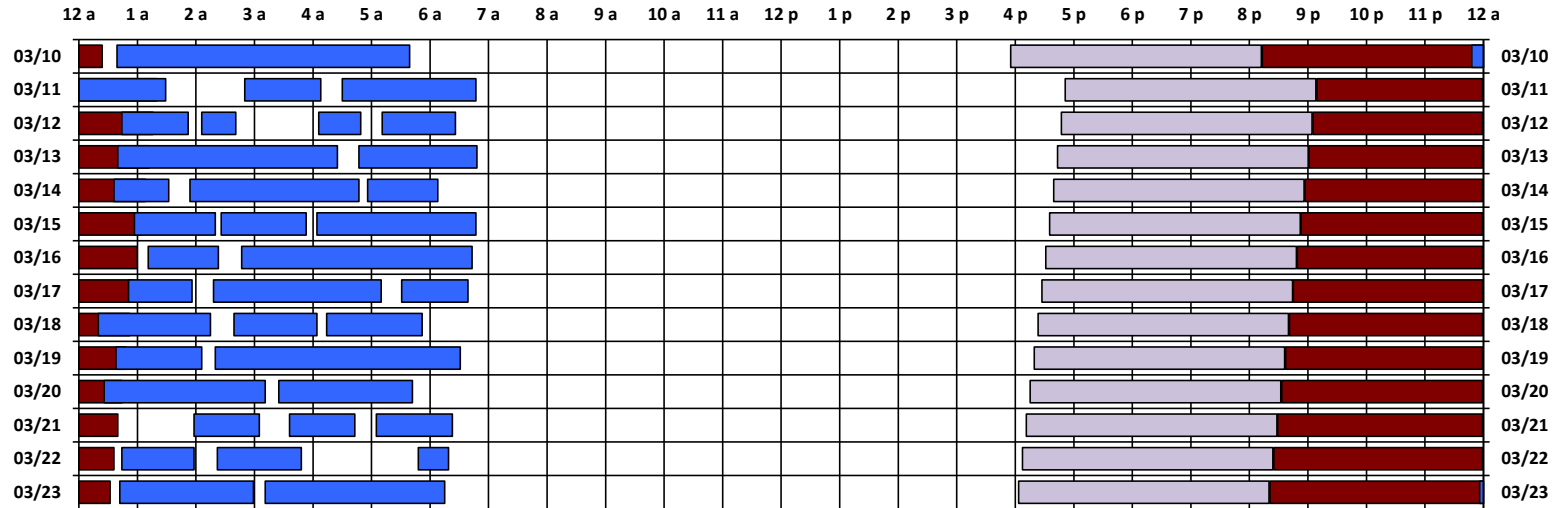

You are viewing the satellite schedule in Pacific Time. Daylight saving time, when applicable, is included.

SPTR
Skynet
DSCS

South Pole Satellite Schedule

Date	SPTR Pass 1			SPTR Pass 2			SPTR Pass 3			SPTR Pass 4			SPTR Pass 5			Total Dur	DSCS Pass		Skynet Pass	
	Start	End	Dur	Start	End	Dur	Start	End	Dur	Start	End	Dur	Start	End	Dur		Start	End	Start	End
03/10/19	12:39 A	5:39 A	5:00	11:48 P	12:00 A*	0:12	No Pass	No Pass	No Pass	No Pass	No Pass	No Pass	No Pass	No Pass	No Pass	5:12	3:56 P	8:13 P	8:14 P	12:24 A
03/11/19	12:00 A*	1:29 A	1:29	2:50 A	4:08 A	1:18	4:30 A	6:47 A	2:17	No Pass	No Pass	No Pass	No Pass	No Pass	No Pass	5:04	4:52 P	9:09 P	9:10 P	1:20 A
03/12/19	12:44 A	1:52 A	1:08	2:06 A	2:41 A	0:35	4:06 A	4:49 A	0:43	5:11 A	6:26 A	1:15	No Pass	No Pass	No Pass	3:41	4:48 P	9:05 P	9:06 P	1:16 A
03/13/19	12:40 A	4:25 A	3:45	4:47 A	6:48 A	2:01	No Pass	No Pass	No Pass	No Pass	No Pass	No Pass	No Pass	No Pass	No Pass	5:46	4:44 P	9:01 P	9:02 P	1:12 A
03/14/19	12:36 A	1:32 A	0:56	1:54 A	4:47 A	2:53	4:56 A	6:08 A	1:12	No Pass	No Pass	No Pass	No Pass	No Pass	No Pass	5:01	4:40 P	8:57 P	8:58 P	1:08 A
03/15/19	12:57 A	2:20 A	1:23	2:26 A	3:53 A	1:27	4:04 A	6:47 A	2:43	No Pass	No Pass	No Pass	No Pass	No Pass	No Pass	5:33	4:36 P	8:53 P	8:54 P	1:04 A
03/16/19	1:11 A	2:23 A	1:12	2:47 A	6:43 A	3:56	No Pass	No Pass	No Pass	No Pass	No Pass	No Pass	No Pass	No Pass	No Pass	5:08	4:32 P	8:49 P	8:50 P	1:00 A
03/17/19	12:51 A	1:56 A	1:05	2:18 A	5:10 A	2:52	5:31 A	6:39 A	1:08	No Pass	No Pass	No Pass	No Pass	No Pass	No Pass	5:05	4:28 P	8:45 P	8:46 P	12:56 A
03/18/19	12:20 A	2:15 A	1:55	2:39 A	4:04 A	1:25	4:14 A	5:52 A	1:38	No Pass	No Pass	No Pass	No Pass	No Pass	No Pass	4:58	4:24 P	8:41 P	8:42 P	12:52 A
03/19/19	12:38 A	2:06 A	1:28	2:20 A	6:31 A	4:11	No Pass	No Pass	No Pass	No Pass	No Pass	No Pass	No Pass	No Pass	No Pass	5:39	4:20 P	8:37 P	8:38 P	12:48 A
03/20/19	12:26 A	3:11 A	2:45	3:25 A	5:42 A	2:17	No Pass	No Pass	No Pass	No Pass	No Pass	No Pass	No Pass	No Pass	No Pass	5:02	4:16 P	8:33 P	8:34 P	12:44 A
03/21/19	1:58 A	3:05 A	1:07	3:36 A	4:43 A	1:07	5:05 A	6:23 A	1:18	No Pass	No Pass	No Pass	No Pass	No Pass	No Pass	3:32	4:12 P	8:29 P	8:30 P	12:40 A
03/22/19	12:44 A	1:58 A	1:14	2:22 A	3:48 A	1:26	5:48 A	6:19 A	0:31	No Pass	No Pass	No Pass	No Pass	No Pass	No Pass	3:11	4:08 P	8:25 P	8:26 P	12:36 A
03/23/19	12:42 A	2:59 A	2:17	3:11 A	6:15 A	3:04	11:56 P	12:00 A*	0:04	No Pass	No Pass	No Pass	No Pass	No Pass	No Pass	5:25	4:04 P	8:21 P	8:22 P	12:32 A

* Pass continues from previous or into next day.

† An additional pass occurs on this day, not shown on the schedule. Refer to CEL text file for details.