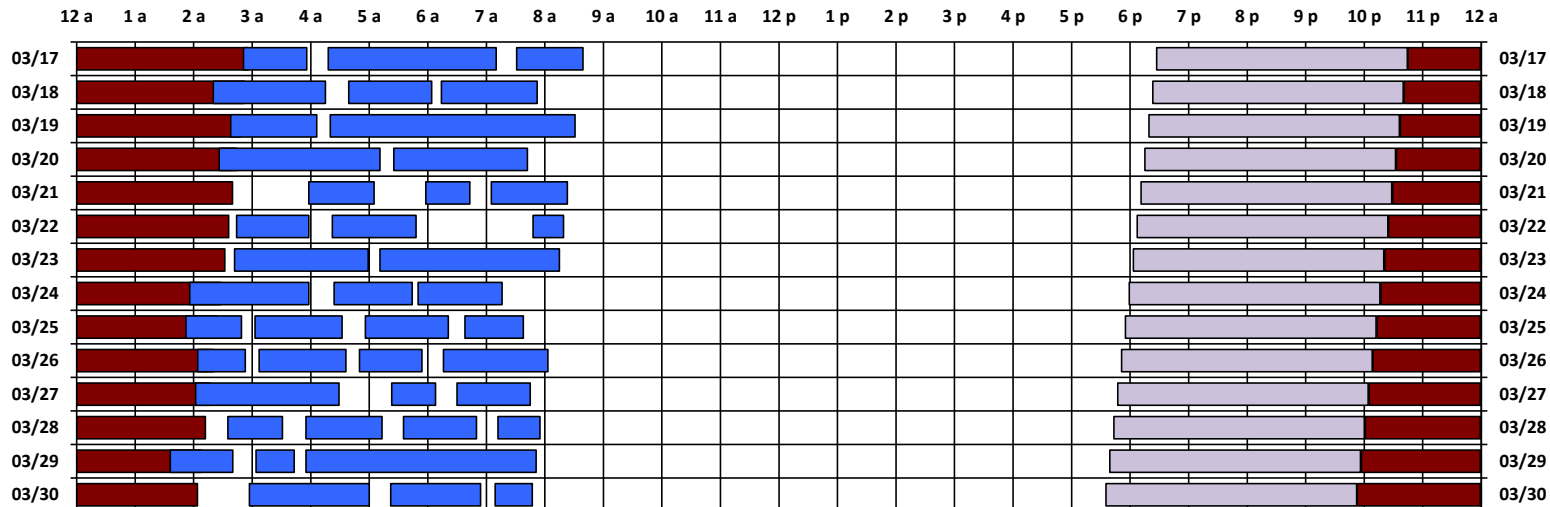

You are viewing the satellite schedule in Central Time. Daylight saving time, when applicable, is included.

SPTR
Skynet
DSCS

South Pole Satellite Schedule

Date	SPTR Pass 1			SPTR Pass 2			SPTR Pass 3			SPTR Pass 4			SPTR Pass 5			Total Dur	DSCS Pass		Skynet Pass	
	Start	End	Dur	Start	End	Dur	Start	End	Dur	Start	End	Dur	Start	End	Dur		Start	End	Start	End
03/17/19	2:51 A	3:56 A	1:05	4:18 A	7:10 A	2:52	7:31 A	8:39 A	1:08	No Pass	No Pass	No Pass	No Pass	No Pass	No Pass	5:05	6:28 P	10:45 P	10:46 P	2:56 A
03/18/19	2:20 A	4:15 A	1:55	4:39 A	6:04 A	1:25	6:14 A	7:52 A	1:38	No Pass	No Pass	No Pass	No Pass	No Pass	No Pass	4:58	6:24 P	10:41 P	10:42 P	2:52 A
03/19/19	2:38 A	4:06 A	1:28	4:20 A	8:31 A	4:11	No Pass	No Pass	No Pass	No Pass	No Pass	No Pass	No Pass	No Pass	No Pass	5:39	6:20 P	10:37 P	10:38 P	2:48 A
03/20/19	2:26 A	5:11 A	2:45	5:25 A	7:42 A	2:17	No Pass	No Pass	No Pass	No Pass	No Pass	No Pass	No Pass	No Pass	No Pass	5:02	6:16 P	10:33 P	10:34 P	2:44 A
03/21/19	3:58 A	5:05 A	1:07	5:58 A	6:43 A	0:45	7:05 A	8:23 A	1:18	No Pass	No Pass	No Pass	No Pass	No Pass	No Pass	3:10	6:12 P	10:29 P	10:30 P	2:40 A
03/22/19	2:44 A	3:58 A	1:14	4:22 A	5:48 A	1:26	7:48 A	8:19 A	0:31	No Pass	No Pass	No Pass	No Pass	No Pass	No Pass	3:11	6:08 P	10:25 P	10:26 P	2:36 A
03/23/19	2:42 A	4:59 A	2:17	5:11 A	8:15 A	3:04	No Pass	No Pass	No Pass	No Pass	No Pass	No Pass	No Pass	No Pass	No Pass	5:21	6:04 P	10:21 P	10:22 P	2:32 A
03/24/19	1:56 A	3:58 A	2:02	4:24 A	5:44 A	1:20	5:50 A	7:16 A	1:26	No Pass	No Pass	No Pass	No Pass	No Pass	No Pass	4:48	6:00 P	10:17 P	10:18 P	2:28 A
03/25/19	1:52 A	2:49 A	0:57	3:03 A	4:32 A	1:29	4:56 A	6:21 A	1:25	6:38 A	7:38 A	1:00	No Pass	No Pass	No Pass	4:51	5:56 P	10:13 P	10:14 P	2:24 A
03/26/19	2:04 A	2:53 A	0:49	3:07 A	4:36 A	1:29	4:50 A	5:54 A	1:04	6:16 A	8:03 A	1:47	No Pass	No Pass	No Pass	5:09	5:52 P	10:09 P	10:10 P	2:20 A
03/27/19	2:02 A	4:29 A	2:27	5:23 A	6:08 A	0:45	6:30 A	7:45 A	1:15	No Pass	No Pass	No Pass	No Pass	No Pass	No Pass	4:27	5:48 P	10:05 P	10:06 P	2:16 A
03/28/19	2:35 A	3:31 A	0:56	3:55 A	5:13 A	1:18	5:35 A	6:50 A	1:15	7:12 A	7:55 A	0:43	No Pass	No Pass	No Pass	4:12	5:44 P	10:01 P	10:02 P	2:12 A
03/29/19	1:36 A	2:40 A	1:04	3:04 A	3:43 A	0:39	3:55 A	7:51 A	3:56	No Pass	No Pass	No Pass	No Pass	No Pass	No Pass	5:39	5:40 P	9:57 P	9:58 P	2:08 A
03/30/19	2:57 A	5:00 A	2:03	5:22 A	6:54 A	1:32	7:09 A	7:47 A	0:38	No Pass	No Pass	No Pass	No Pass	No Pass	No Pass	4:13	5:36 P	9:53 P	9:54 P	2:04 A

* Pass continues from previous or into next day.

† An additional pass occurs on this day, not shown on the schedule. Refer to CEL text file for details.

Schedule updated on 03/19/19