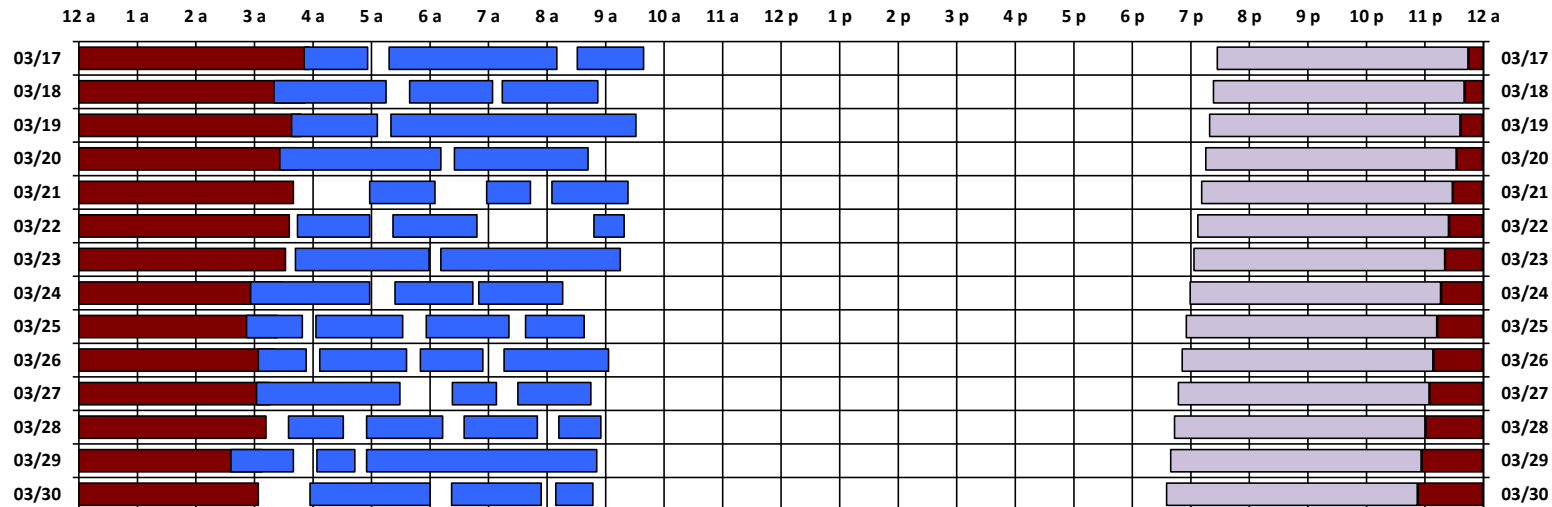

You are viewing the satellite schedule in Eastern Time. Daylight saving time, when applicable, is included.

SPTR
Skynet
DSCS

South Pole Satellite Schedule

Date	SPTR Pass 1			SPTR Pass 2			SPTR Pass 3			SPTR Pass 4			SPTR Pass 5			Total Dur	DSCS Pass		Skynet Pass	
	Start	End	Dur	Start	End	Dur	Start	End	Dur	Start	End	Dur	Start	End	Dur		Start	End	Start	End
03/17/19	3:51 A	4:56 A	1:05	5:18 A	8:10 A	2:52	8:31 A	9:39 A	1:08	No Pass	No Pass	No Pass	No Pass	No Pass	No Pass	5:05	7:28 P	11:45 P	11:46 P	3:56 A
03/18/19	3:20 A	5:15 A	1:55	5:39 A	7:04 A	1:25	7:14 A	8:52 A	1:38	No Pass	No Pass	No Pass	No Pass	No Pass	No Pass	4:58	7:24 P	11:41 P	11:42 P	3:52 A
03/19/19	3:38 A	5:06 A	1:28	5:20 A	9:31 A	4:11	No Pass	No Pass	No Pass	No Pass	No Pass	No Pass	No Pass	No Pass	No Pass	5:39	7:20 P	11:37 P	11:38 P	3:48 A
03/20/19	3:26 A	6:11 A	2:45	6:25 A	8:42 A	2:17	No Pass	No Pass	No Pass	No Pass	No Pass	No Pass	No Pass	No Pass	No Pass	5:02	7:16 P	11:33 P	11:34 P	3:44 A
03/21/19	4:58 A	6:05 A	1:07	6:58 A	7:43 A	0:45	8:05 A	9:23 A	1:18	No Pass	No Pass	No Pass	No Pass	No Pass	No Pass	3:10	7:12 P	11:29 P	11:30 P	3:40 A
03/22/19	3:44 A	4:58 A	1:14	5:22 A	6:48 A	1:26	8:48 A	9:19 A	0:31	No Pass	No Pass	No Pass	No Pass	No Pass	No Pass	3:11	7:08 P	11:25 P	11:26 P	3:36 A
03/23/19	3:42 A	5:59 A	2:17	6:11 A	9:15 A	3:04	No Pass	No Pass	No Pass	No Pass	No Pass	No Pass	No Pass	No Pass	No Pass	5:21	7:04 P	11:21 P	11:22 P	3:32 A
03/24/19	2:56 A	4:58 A	2:02	5:24 A	6:44 A	1:20	6:50 A	8:16 A	1:26	No Pass	No Pass	No Pass	No Pass	No Pass	No Pass	4:48	7:00 P	11:17 P	11:18 P	3:28 A
03/25/19	2:52 A	3:49 A	0:57	4:03 A	5:32 A	1:29	5:56 A	7:21 A	1:25	7:38 A	8:38 A	1:00	No Pass	No Pass	No Pass	4:51	6:56 P	11:13 P	11:14 P	3:24 A
03/26/19	3:04 A	3:53 A	0:49	4:07 A	5:36 A	1:29	5:50 A	6:54 A	1:04	7:16 A	9:03 A	1:47	No Pass	No Pass	No Pass	5:09	6:52 P	11:09 P	11:10 P	3:20 A
03/27/19	3:02 A	5:29 A	2:27	6:23 A	7:08 A	0:45	7:30 A	8:45 A	1:15	No Pass	No Pass	No Pass	No Pass	No Pass	No Pass	4:27	6:48 P	11:05 P	11:06 P	3:16 A
03/28/19	3:35 A	4:31 A	0:56	4:55 A	6:13 A	1:18	6:35 A	7:50 A	1:15	8:12 A	8:55 A	0:43	No Pass	No Pass	No Pass	4:12	6:44 P	11:01 P	11:02 P	3:12 A
03/29/19	2:36 A	3:40 A	1:04	4:04 A	4:43 A	0:39	4:55 A	8:51 A	3:56	No Pass	No Pass	No Pass	No Pass	No Pass	No Pass	5:39	6:40 P	10:57 P	10:58 P	3:08 A
03/30/19	3:57 A	6:00 A	2:03	6:22 A	7:54 A	1:32	8:09 A	8:47 A	0:38	No Pass	No Pass	No Pass	No Pass	No Pass	No Pass	4:13	6:36 P	10:53 P	10:54 P	3:04 A

* Pass continues from previous or into next day.

† An additional pass occurs on this day, not shown on the schedule. Refer to CEL text file for details.

Schedule updated on 03/19/19