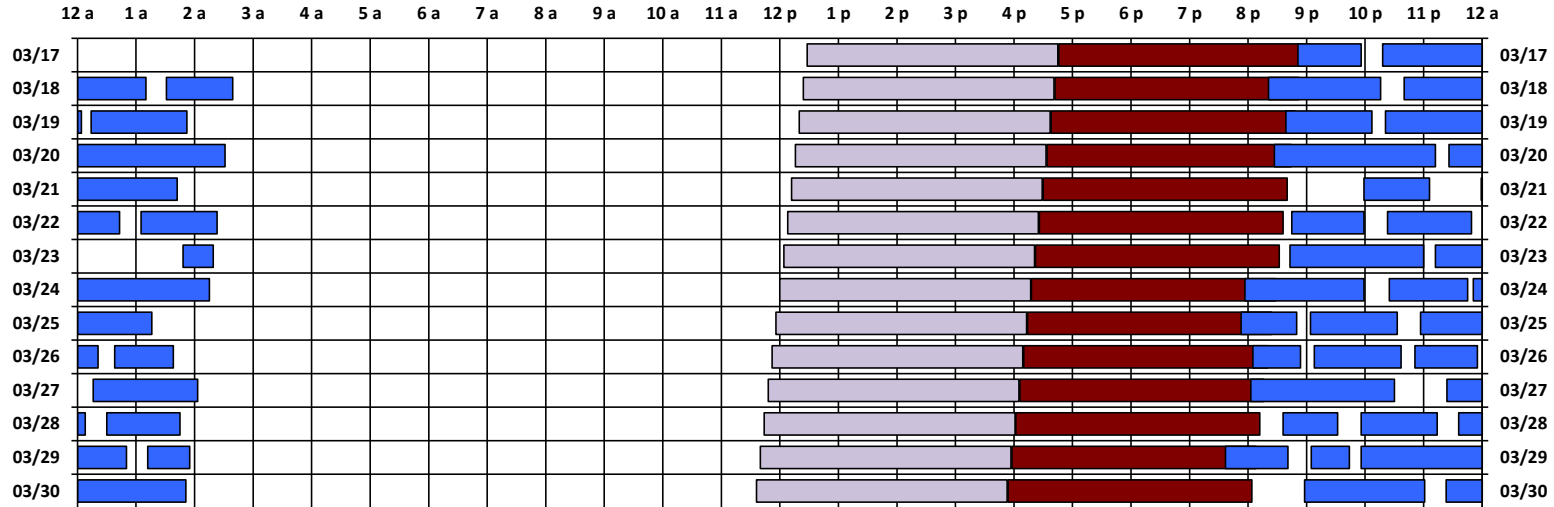

You are viewing the satellite schedule in New Zealand Time. Daylight saving time, when applicable, is included.

SPTR
Skynet
DSCS

South Pole Satellite Schedule

Date	SPTR Pass 1			SPTR Pass 2			SPTR Pass 3			SPTR Pass 4			SPTR Pass 5			Total Dur	DSCS Pass		Skynet Pass	
	Start	End	Dur	Start	End	Dur	Start	End	Dur	Start	End	Dur	Start	End	Dur		Start	End	Start	End
03/17/19	8:51 P	9:56 P	1:05	10:18 P	12:00 A*	1:42	No Pass	No Pass	No Pass	No Pass	No Pass	No Pass	No Pass	No Pass	No Pass	2:47	12:28 P	4:45 P	4:46 P	8:56 P
03/18/19	12:00 A*	1:10 A	1:10	1:31 A	2:39 A	1:08	8:20 P	10:15 P	1:55	10:39 P	12:00 A*	1:21	No Pass	No Pass	No Pass	5:34	12:24 P	4:41 P	4:42 P	8:52 P
03/19/19	12:00 A*	12:04 A	0:04	12:14 A	1:52 A	1:38	8:38 P	10:06 P	1:28	10:20 P	12:00 A*	1:40	No Pass	No Pass	No Pass	4:50	12:20 P	4:37 P	4:38 P	8:48 P
03/20/19	12:00 A*	2:31 A	2:31	8:26 P	11:11 P	2:45	11:25 P	12:00 A*	0:35	No Pass	No Pass	No Pass	No Pass	No Pass	No Pass	5:51	12:16 P	4:33 P	4:34 P	8:44 P
03/21/19	12:00 A*	1:42 A	1:42	9:58 P	11:05 P	1:07	11:58 P	12:00 A*	0:02	No Pass	No Pass	No Pass	No Pass	No Pass	No Pass	2:51	12:12 P	4:29 P	4:30 P	8:40 P
03/22/19	12:00 A*	12:43 A	0:43	1:05 A	2:23 A	1:18	8:44 P	9:58 P	1:14	10:22 P	11:48 P	1:26	No Pass	No Pass	No Pass	4:41	12:08 P	4:25 P	4:26 P	8:36 P
03/23/19	1:48 A	2:19 A	0:31	8:42 P	10:59 P	2:17	11:11 P	12:00 A*	0:49	No Pass	No Pass	No Pass	No Pass	No Pass	No Pass	3:37	12:04 P	4:21 P	4:22 P	8:32 P
03/24/19	12:00 A*	2:15 A	2:15	7:56 P	9:58 P	2:02	10:24 P	11:44 P	1:20	11:50 P	12:00 A*	0:10	No Pass	No Pass	No Pass	5:47	12:00 P	4:17 P	4:18 P	8:28 P
03/25/19	12:00 A*	1:16 A	1:16	7:52 P	8:49 P	0:57	9:03 P	10:32 P	1:29	10:56 P	12:00 A*	1:04	No Pass	No Pass	No Pass	4:46	11:56 A	4:13 P	4:14 P	8:24 P
03/26/19	12:00 A*	12:21 A	0:21	12:38 A	1:38 A	1:00	8:04 P	8:53 P	0:49	9:07 P	10:36 P	1:29	10:50 P	11:54 P	1:04	4:43	11:52 A	4:09 P	4:10 P	8:20 P
03/27/19	12:16 A	2:03 A	1:47	8:02 P	10:29 P	2:27	11:23 P	12:00 A*	0:37	No Pass	No Pass	No Pass	No Pass	No Pass	No Pass	4:51	11:48 A	4:05 P	4:06 P	8:16 P
03/28/19	12:00 A*	12:08 A	0:08	12:30 A	1:45 A	1:15	8:35 P	9:31 P	0:56	9:55 P	11:13 P	1:18	11:35 P	12:00 A*	0:25	4:02	11:44 A	4:01 P	4:02 P	8:12 P
03/29/19	12:00 A*	12:50 A	0:50	1:12 A	1:55 A	0:43	7:36 P	8:40 P	1:04	9:04 P	9:43 P	0:39	9:55 P	12:00 A*	2:05	5:21	11:40 A	3:57 P	3:58 P	8:08 P
03/30/19	12:00 A*	1:51 A	1:51	8:57 P	11:00 P	2:03	11:22 P	12:00 A*	0:38	No Pass	No Pass	No Pass	No Pass	No Pass	No Pass	4:32	11:36 A	3:53 P	3:54 P	8:04 P

* Pass continues from previous or into next day.

† An additional pass occurs on this day, not shown on the schedule. Refer to CEL text file for details.