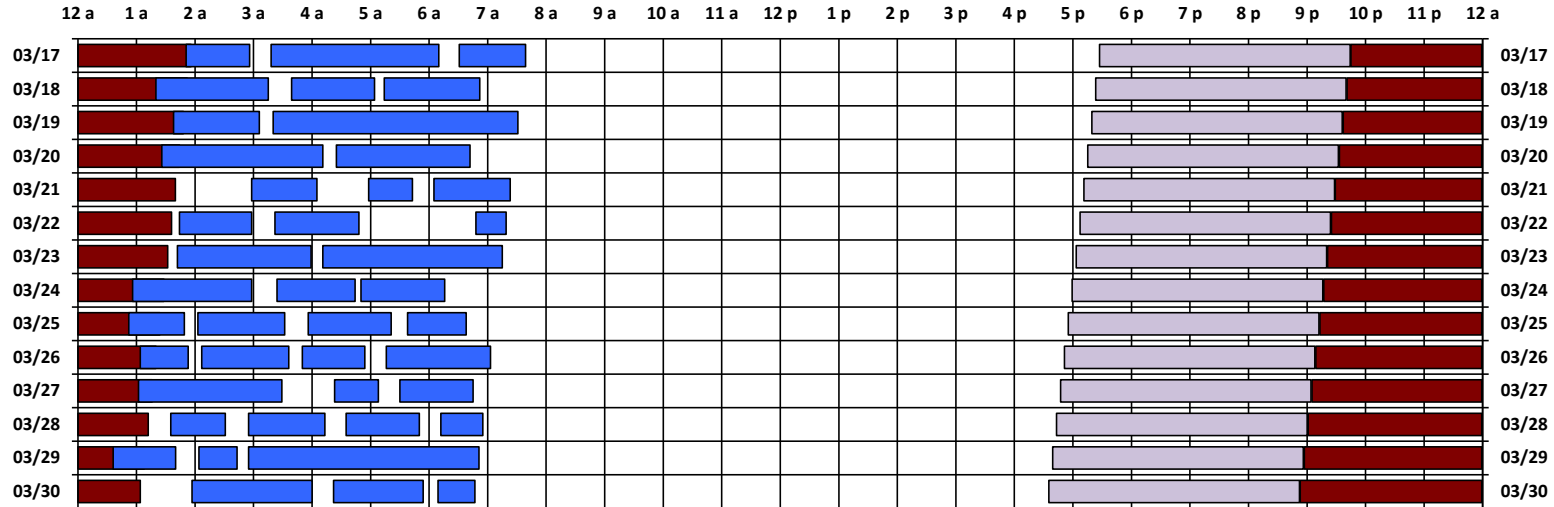

You are viewing the satellite schedule in Mountain Time. Daylight saving time, when applicable, is included.

SPTR
Skynet
DSCS

South Pole Satellite Schedule

Date	SPTR Pass 1			SPTR Pass 2			SPTR Pass 3			SPTR Pass 4			SPTR Pass 5			Total Dur	DSCS Pass		Skynet Pass	
	Start	End	Dur	Start	End	Dur	Start	End	Dur	Start	End	Dur	Start	End	Dur		Start	End	Start	End
03/17/19	1:51 A	2:56 A	1:05	3:18 A	6:10 A	2:52	6:31 A	7:39 A	1:08	No Pass	No Pass	No Pass	No Pass	No Pass	No Pass	5:05	5:28 P	9:45 P	9:46 P	1:56 A
03/18/19	1:20 A	3:15 A	1:55	3:39 A	5:04 A	1:25	5:14 A	6:52 A	1:38	No Pass	No Pass	No Pass	No Pass	No Pass	No Pass	4:58	5:24 P	9:41 P	9:42 P	1:52 A
03/19/19	1:38 A	3:06 A	1:28	3:20 A	7:31 A	4:11	No Pass	No Pass	No Pass	No Pass	No Pass	No Pass	No Pass	No Pass	No Pass	5:39	5:20 P	9:37 P	9:38 P	1:48 A
03/20/19	1:26 A	4:11 A	2:45	4:25 A	6:42 A	2:17	No Pass	No Pass	No Pass	No Pass	No Pass	No Pass	No Pass	No Pass	No Pass	5:02	5:16 P	9:33 P	9:34 P	1:44 A
03/21/19	2:58 A	4:05 A	1:07	4:58 A	5:43 A	0:45	6:05 A	7:23 A	1:18	No Pass	No Pass	No Pass	No Pass	No Pass	No Pass	3:10	5:12 P	9:29 P	9:30 P	1:40 A
03/22/19	1:44 A	2:58 A	1:14	3:22 A	4:48 A	1:26	6:48 A	7:19 A	0:31	No Pass	No Pass	No Pass	No Pass	No Pass	No Pass	3:11	5:08 P	9:25 P	9:26 P	1:36 A
03/23/19	1:42 A	3:59 A	2:17	4:11 A	7:15 A	3:04	No Pass	No Pass	No Pass	No Pass	No Pass	No Pass	No Pass	No Pass	No Pass	5:21	5:04 P	9:21 P	9:22 P	1:32 A
03/24/19	12:56 A	2:58 A	2:02	3:24 A	4:44 A	1:20	4:50 A	6:16 A	1:26	No Pass	No Pass	No Pass	No Pass	No Pass	No Pass	4:48	5:00 P	9:17 P	9:18 P	1:28 A
03/25/19	12:52 A	1:49 A	0:57	2:03 A	3:32 A	1:29	3:56 A	5:21 A	1:25	5:38 A	6:38 A	1:00	No Pass	No Pass	No Pass	4:51	4:56 P	9:13 P	9:14 P	1:24 A
03/26/19	1:04 A	1:53 A	0:49	2:07 A	3:36 A	1:29	3:50 A	4:54 A	1:04	5:16 A	7:03 A	1:47	No Pass	No Pass	No Pass	5:09	4:52 P	9:09 P	9:10 P	1:20 A
03/27/19	1:02 A	3:29 A	2:27	4:23 A	5:08 A	0:45	5:30 A	6:45 A	1:15	No Pass	No Pass	No Pass	No Pass	No Pass	No Pass	4:27	4:48 P	9:05 P	9:06 P	1:16 A
03/28/19	1:35 A	2:31 A	0:56	2:55 A	4:13 A	1:18	4:35 A	5:50 A	1:15	6:12 A	6:55 A	0:43	No Pass	No Pass	No Pass	4:12	4:44 P	9:01 P	9:02 P	1:12 A
03/29/19	12:36 A	1:40 A	1:04	2:04 A	2:43 A	0:39	2:55 A	6:51 A	3:56	No Pass	No Pass	No Pass	No Pass	No Pass	No Pass	5:39	4:40 P	8:57 P	8:58 P	1:08 A
03/30/19	1:57 A	4:00 A	2:03	4:22 A	5:54 A	1:32	6:09 A	6:47 A	0:38	No Pass	No Pass	No Pass	No Pass	No Pass	No Pass	4:13	4:36 P	8:53 P	8:54 P	1:04 A

* Pass continues from previous or into next day.

† An additional pass occurs on this day, not shown on the schedule. Refer to CEL text file for details.