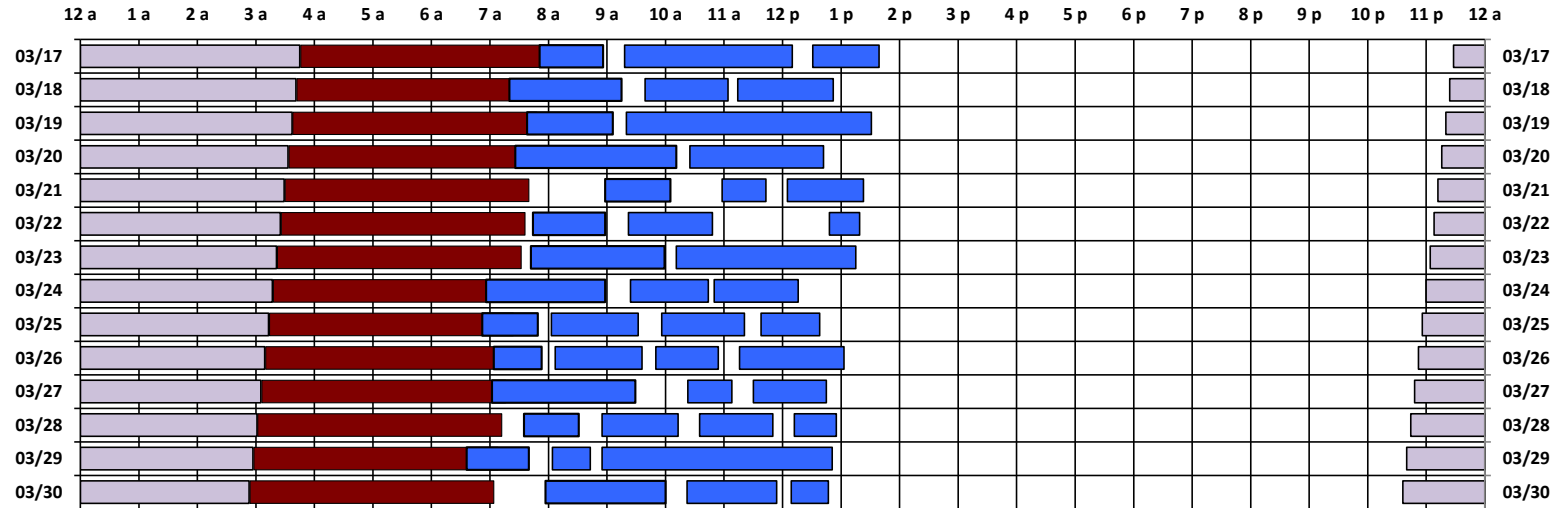

You are viewing the satellite schedule in Zulu (UTC) Time.

SPTR
Skynet
DSCS

South Pole Satellite Schedule

Date	SPTR Pass 1			SPTR Pass 2			SPTR Pass 3			SPTR Pass 4			SPTR Pass 5			Total Dur	DSCS Pass		Skynet Pass	
	Start	End	Dur	Start	End	Dur	Start	End	Dur	Start	End	Dur	Start	End	Dur		Start	End	Start	End
03/17/19	7:51 A	8:56 A	1:05	9:18 A	12:10 P	2:52	12:31 P	1:39 P	1:08	No Pass	No Pass	No Pass	No Pass	No Pass	No Pass	5:05	11:28 P	3:45 A	3:46 A	7:56 A
03/18/19	7:20 A	9:15 A	1:55	9:39 A	11:04 A	1:25	11:14 A	12:52 P	1:38	No Pass	No Pass	No Pass	No Pass	No Pass	No Pass	4:58	11:24 P	3:41 A	3:42 A	7:52 A
03/19/19	7:38 A	9:06 A	1:28	9:20 A	1:31 P	4:11	No Pass	No Pass	No Pass	No Pass	No Pass	No Pass	No Pass	No Pass	No Pass	5:39	11:20 P	3:37 A	3:38 A	7:48 A
03/20/19	7:26 A	10:11 A	2:45	10:25 A	12:42 P	2:17	No Pass	No Pass	No Pass	No Pass	No Pass	No Pass	No Pass	No Pass	No Pass	5:02	11:16 P	3:33 A	3:34 A	7:44 A
03/21/19	8:58 A	10:05 A	1:07	10:58 A	11:43 A	0:45	12:05 P	1:23 P	1:18	No Pass	No Pass	No Pass	No Pass	No Pass	No Pass	3:10	11:12 P	3:29 A	3:30 A	7:40 A
03/22/19	7:44 A	8:58 A	1:14	9:22 A	10:48 A	1:26	12:48 P	1:19 P	0:31	No Pass	No Pass	No Pass	No Pass	No Pass	No Pass	3:11	11:08 P	3:25 A	3:26 A	7:36 A
03/23/19	7:42 A	9:59 A	2:17	10:11 A	1:15 P	3:04	No Pass	No Pass	No Pass	No Pass	No Pass	No Pass	No Pass	No Pass	No Pass	5:21	11:04 P	3:21 A	3:22 A	7:32 A
03/24/19	6:56 A	8:58 A	2:02	9:24 A	10:44 A	1:20	10:50 A	12:16 P	1:26	No Pass	No Pass	No Pass	No Pass	No Pass	No Pass	4:48	11:00 P	3:17 A	3:18 A	7:28 A
03/25/19	6:52 A	7:49 A	0:57	8:03 A	9:32 A	1:29	9:56 A	11:21 A	1:25	11:38 A	12:38 P	1:00	No Pass	No Pass	No Pass	4:51	10:56 P	3:13 A	3:14 A	7:24 A
03/26/19	7:04 A	7:53 A	0:49	8:07 A	9:36 A	1:29	9:50 A	10:54 A	1:04	11:16 A	1:03 P	1:47	No Pass	No Pass	No Pass	5:09	10:52 P	3:09 A	3:10 A	7:20 A
03/27/19	7:02 A	9:29 A	2:27	10:23 A	11:08 A	0:45	11:30 A	12:45 P	1:15	No Pass	No Pass	No Pass	No Pass	No Pass	No Pass	4:27	10:48 P	3:05 A	3:06 A	7:16 A
03/28/19	7:35 A	8:31 A	0:56	8:55 A	10:13 A	1:18	10:35 A	11:50 A	1:15	12:12 P	12:55 P	0:43	No Pass	No Pass	No Pass	4:12	10:44 P	3:01 A	3:02 A	7:12 A
03/29/19	6:36 A	7:40 A	1:04	8:04 A	8:43 A	0:39	8:55 A	12:51 P	3:56	No Pass	No Pass	No Pass	No Pass	No Pass	No Pass	5:39	10:40 P	2:57 A	2:58 A	7:08 A
03/30/19	7:57 A	10:00 A	2:03	10:22 A	11:54 A	1:32	12:09 P	12:47 P	0:38	No Pass	No Pass	No Pass	No Pass	No Pass	No Pass	4:13	10:36 P	2:53 A	2:54 A	7:04 A