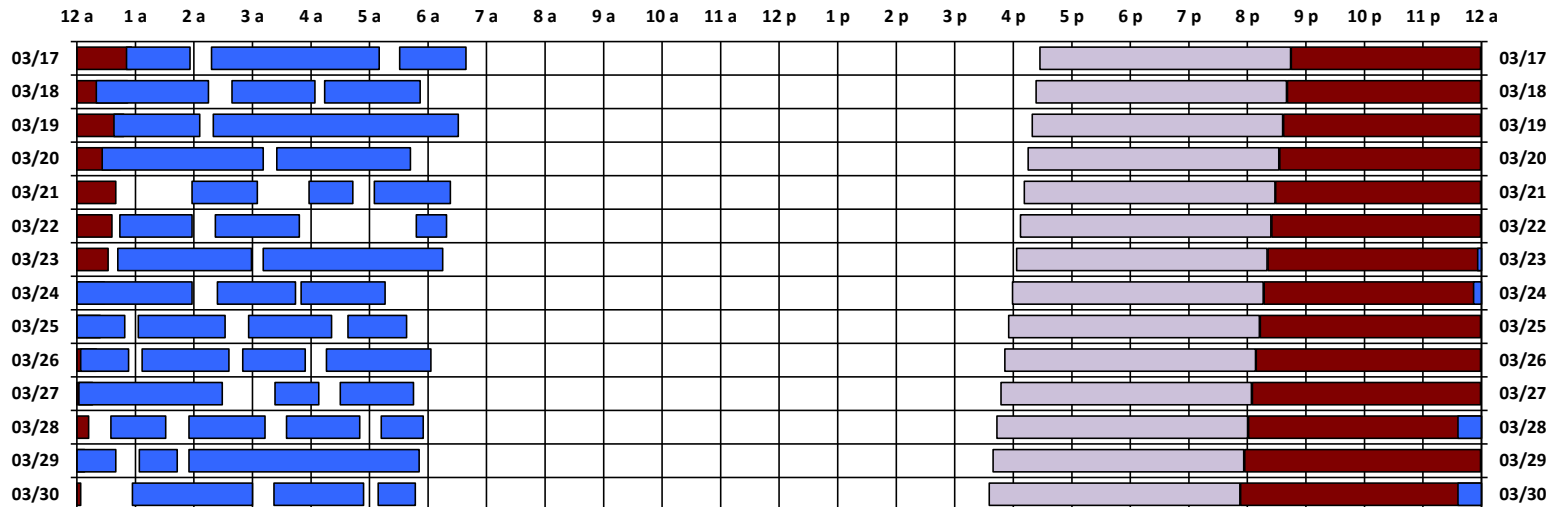

You are viewing the satellite schedule in Pacific Time. Daylight saving time, when applicable, is included.

SPTR
Skynet
DSCS

South Pole Satellite Schedule

Date	SPTR Pass 1			SPTR Pass 2			SPTR Pass 3			SPTR Pass 4			SPTR Pass 5			Total Dur	DSCS Pass		Skynet Pass	
	Start	End	Dur	Start	End	Dur	Start	End	Dur	Start	End	Dur	Start	End	Dur		Start	End	Start	End
03/17/19	12:51 A	1:56 A	1:05	2:18 A	5:10 A	2:52	5:31 A	6:39 A	1:08	No Pass	No Pass	No Pass	No Pass	No Pass	No Pass	5:05	4:28 P	8:45 P	8:46 P	12:56 A
03/18/19	12:20 A	2:15 A	1:55	2:39 A	4:04 A	1:25	4:14 A	5:52 A	1:38	No Pass	No Pass	No Pass	No Pass	No Pass	No Pass	4:58	4:24 P	8:41 P	8:42 P	12:52 A
03/19/19	12:38 A	2:06 A	1:28	2:20 A	6:31 A	4:11	No Pass	No Pass	No Pass	No Pass	No Pass	No Pass	No Pass	No Pass	No Pass	5:39	4:20 P	8:37 P	8:38 P	12:48 A
03/20/19	12:26 A	3:11 A	2:45	3:25 A	5:42 A	2:17	No Pass	No Pass	No Pass	No Pass	No Pass	No Pass	No Pass	No Pass	No Pass	5:02	4:16 P	8:33 P	8:34 P	12:44 A
03/21/19	1:58 A	3:05 A	1:07	3:58 A	4:43 A	0:45	5:05 A	6:23 A	1:18	No Pass	No Pass	No Pass	No Pass	No Pass	No Pass	3:10	4:12 P	8:29 P	8:30 P	12:40 A
03/22/19	12:44 A	1:58 A	1:14	2:22 A	3:48 A	1:26	5:48 A	6:19 A	0:31	No Pass	No Pass	No Pass	No Pass	No Pass	No Pass	3:11	4:08 P	8:25 P	8:26 P	12:36 A
03/23/19	12:42 A	2:59 A	2:17	3:11 A	6:15 A	3:04	11:56 P	12:00 A*	0:04	No Pass	No Pass	No Pass	No Pass	No Pass	No Pass	5:25	4:04 P	8:21 P	8:22 P	12:32 A
03/24/19	12:00 A*	1:58 A	1:58	2:24 A	3:44 A	1:20	3:50 A	5:16 A	1:26	11:52 P	12:00 A*	0:08	No Pass	No Pass	No Pass	4:52	4:00 P	8:17 P	8:18 P	12:28 A
03/25/19	12:00 A*	12:49 A	0:49	1:03 A	2:32 A	1:29	2:56 A	4:21 A	1:25	4:38 A	5:38 A	1:00	No Pass	No Pass	No Pass	4:43	3:56 P	8:13 P	8:14 P	12:24 A
03/26/19	12:04 A	12:53 A	0:49	1:07 A	2:36 A	1:29	2:50 A	3:54 A	1:04	4:16 A	6:03 A	1:47	No Pass	No Pass	No Pass	5:09	3:52 P	8:09 P	8:10 P	12:20 A
03/27/19	12:02 A	2:29 A	2:27	3:23 A	4:08 A	0:45	4:30 A	5:45 A	1:15	No Pass	No Pass	No Pass	No Pass	No Pass	No Pass	4:27	3:48 P	8:05 P	8:06 P	12:16 A
03/28/19	12:35 A	1:31 A	0:56	1:55 A	3:13 A	1:18	3:35 A	4:50 A	1:15	5:12 A	5:55 A	0:43	11:36 P	12:00 A*	0:24	4:36	3:44 P	8:01 P	8:02 P	12:12 A
03/29/19	12:00 A*	12:40 A	0:40	1:04 A	1:43 A	0:39	1:55 A	5:51 A	3:56	No Pass	No Pass	No Pass	No Pass	No Pass	No Pass	5:15	3:40 P	7:57 P	7:58 P	12:08 A
03/30/19	12:57 A	3:00 A	2:03	3:22 A	4:54 A	1:32	5:09 A	5:47 A	0:38	11:36 P	12:00 A*	0:24	No Pass	No Pass	No Pass	4:37	3:36 P	7:53 P	7:54 P	12:04 A

* Pass continues from previous or into next day.

† An additional pass occurs on this day, not shown on the schedule. Refer to CEL text file for details.