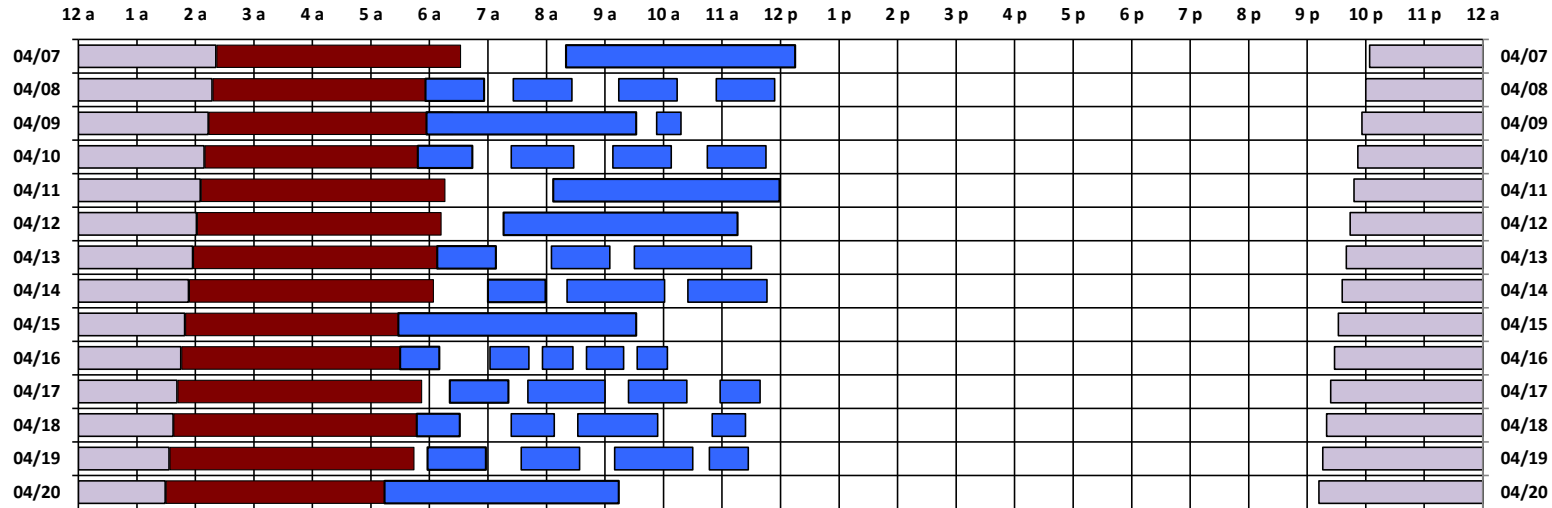

### South Pole Satellite Schedule

Date	SPTR Pass 1			SPTR Pass 2			SPTR Pass 3			SPTR Pass 4			SPTR Pass 5			Total Dur	DSCS Pass		Skynet Pass	
	Start	End	Dur	Start	End	Dur	Start	End	Dur	Start	End	Dur	Start	End	Dur		Start	End	Start	End
04/07/19	8:20 A	12:15 P	3:55	No Pass	No Pass	No Pass	No Pass	No Pass	No Pass	No Pass	No Pass	No Pass	No Pass	No Pass	No Pass	3:55	10:04 P	2:21 A	2:22 A	6:32 A
04/08/19	5:56 A	6:56 A	1:00	7:26 A	8:26 A	1:00	9:14 A	10:14 A	1:00	10:54 A	11:54 A	1:00	No Pass	No Pass	No Pass	4:00	10:00 P	2:17 A	2:18 A	6:28 A
04/09/19	5:57 A	9:32 A	3:35	9:53 A	10:18 A	0:25	No Pass	No Pass	No Pass	No Pass	No Pass	No Pass	No Pass	No Pass	No Pass	4:00	9:56 P	2:13 A	2:14 A	6:24 A
04/10/19	5:48 A	6:44 A	0:56	7:24 A	8:28 A	1:04	9:08 A	10:08 A	1:00	10:45 A	11:45 A	1:00	No Pass	No Pass	No Pass	4:00	9:52 P	2:09 A	2:10 A	6:20 A
04/11/19	8:07 A	11:59 A	3:52	No Pass	No Pass	No Pass	No Pass	No Pass	No Pass	No Pass	No Pass	No Pass	No Pass	No Pass	No Pass	3:52	9:48 P	2:05 A	2:06 A	6:16 A
04/12/19	7:16 A	11:16 A	4:00	No Pass	No Pass	No Pass	No Pass	No Pass	No Pass	No Pass	No Pass	No Pass	No Pass	No Pass	No Pass	4:00	9:44 P	2:01 A	2:02 A	6:12 A
04/13/19	6:08 A	7:08 A	1:00	8:05 A	9:05 A	1:00	9:30 A	11:30 A	2:00	No Pass	No Pass	No Pass	No Pass	No Pass	No Pass	4:00	9:40 P	1:57 A	1:58 A	6:08 A
04/14/19	7:00 A	7:59 A	0:59	8:21 A	10:01 A	1:40	10:25 A	11:46 A	1:21	No Pass	No Pass	No Pass	No Pass	No Pass	No Pass	4:00	9:36 P	1:53 A	1:54 A	6:04 A
04/15/19	5:28 A	9:32 A	4:04	No Pass	No Pass	No Pass	No Pass	No Pass	No Pass	No Pass	No Pass	No Pass	No Pass	No Pass	No Pass	4:04	9:32 P	1:49 A	1:50 A	6:00 A
04/16/19	5:30 A	6:10 A	0:40	7:02 A	7:42 A	0:40	7:56 A	8:27 A	0:31	8:41 A	9:19 A	0:38	9:33 A	10:04 A	0:31	3:00	9:28 P	1:45 A	1:46 A	5:56 A
04/17/19	6:21 A	7:21 A	1:00	7:41 A	9:00 A	1:19	9:24 A	10:24 A	1:00	10:58 A	11:39 A	0:41	No Pass	No Pass	No Pass	4:00	9:24 P	1:41 A	1:42 A	5:52 A
04/18/19	5:47 A	6:31 A	0:44	7:24 A	8:08 A	0:44	8:32 A	9:54 A	1:22	10:50 A	11:24 A	0:34	No Pass	No Pass	No Pass	3:24	9:20 P	1:37 A	1:38 A	5:48 A
04/19/19	5:58 A	6:58 A	1:00	7:34 A	8:34 A	1:00	9:10 A	10:30 A	1:20	10:47 A	11:27 A	0:40	No Pass	No Pass	No Pass	4:00	9:16 P	1:33 A	1:34 A	5:44 A
04/20/19	5:14 A	9:14 A	4:00	No Pass	No Pass	No Pass	No Pass	No Pass	No Pass	No Pass	No Pass	No Pass	No Pass	No Pass	No Pass	4:00	9:12 P	1:29 A	1:30 A	5:40 A