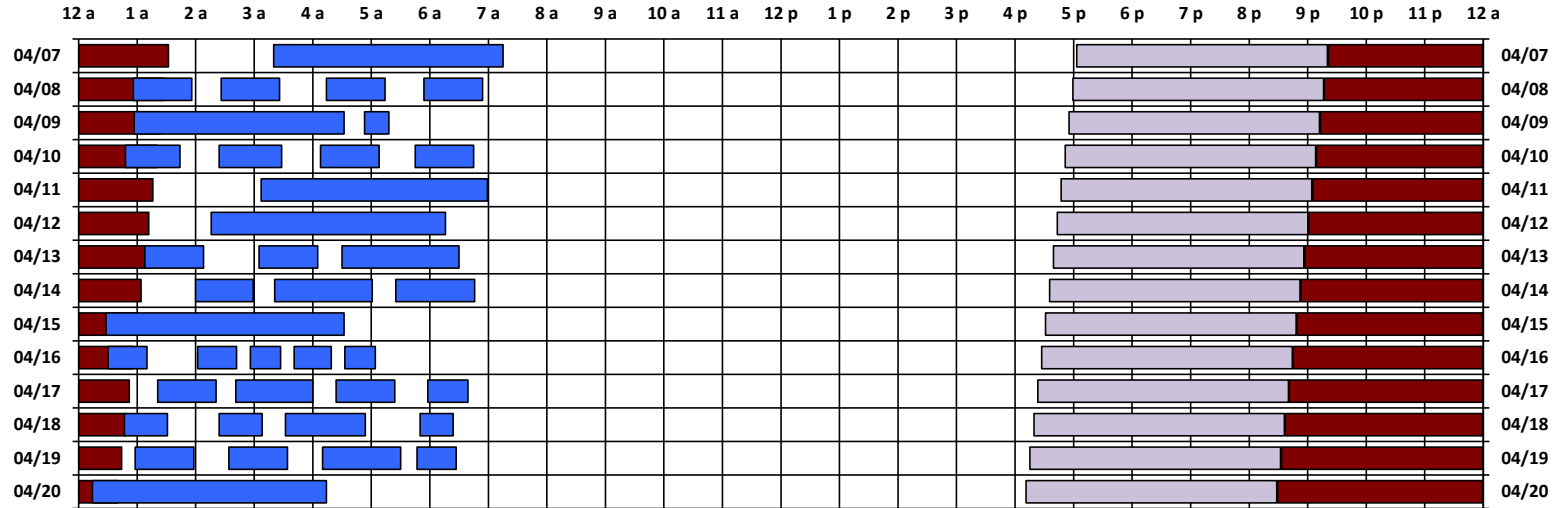

You are viewing the satellite schedule in Central Time. Daylight saving time, when applicable, is included.

SPTR
Skynet
DSCS

South Pole Satellite Schedule

Date	SPTR Pass 1			SPTR Pass 2			SPTR Pass 3			SPTR Pass 4			SPTR Pass 5			Total Dur	DSCS Pass		Skynet Pass	
	Start	End	Dur	Start	End	Dur	Start	End	Dur	Start	End	Dur	Start	End	Dur		Start	End	Start	End
04/07/19	3:20 A	7:15 A	3:55	No Pass	No Pass	No Pass	No Pass	No Pass	No Pass	No Pass	No Pass	No Pass	No Pass	No Pass	No Pass	3:55	5:04 P	9:21 P	9:22 P	1:32 A
04/08/19	12:56 A	1:56 A	1:00	2:26 A	3:26 A	1:00	4:14 A	5:14 A	1:00	5:54 A	6:54 A	1:00	No Pass	No Pass	No Pass	4:00	5:00 P	9:17 P	9:18 P	1:28 A
04/09/19	12:57 A	4:32 A	3:35	4:53 A	5:18 A	0:25	No Pass	No Pass	No Pass	No Pass	No Pass	No Pass	No Pass	No Pass	No Pass	4:00	4:56 P	9:13 P	9:14 P	1:24 A
04/10/19	12:48 A	1:44 A	0:56	2:24 A	3:28 A	1:04	4:08 A	5:08 A	1:00	5:45 A	6:45 A	1:00	No Pass	No Pass	No Pass	4:00	4:52 P	9:09 P	9:10 P	1:20 A
04/11/19	3:07 A	6:59 A	3:52	No Pass	No Pass	No Pass	No Pass	No Pass	No Pass	No Pass	No Pass	No Pass	No Pass	No Pass	No Pass	3:52	4:48 P	9:05 P	9:06 P	1:16 A
04/12/19	2:16 A	6:16 A	4:00	No Pass	No Pass	No Pass	No Pass	No Pass	No Pass	No Pass	No Pass	No Pass	No Pass	No Pass	No Pass	4:00	4:44 P	9:01 P	9:02 P	1:12 A
04/13/19	1:08 A	2:08 A	1:00	3:05 A	4:05 A	1:00	4:30 A	6:30 A	2:00	No Pass	No Pass	No Pass	No Pass	No Pass	No Pass	4:00	4:40 P	8:57 P	8:58 P	1:08 A
04/14/19	2:00 A	2:59 A	0:59	3:21 A	5:01 A	1:40	5:25 A	6:46 A	1:21	No Pass	No Pass	No Pass	No Pass	No Pass	No Pass	4:00	4:36 P	8:53 P	8:54 P	1:04 A
04/15/19	12:28 A	4:32 A	4:04	No Pass	No Pass	No Pass	No Pass	No Pass	No Pass	No Pass	No Pass	No Pass	No Pass	No Pass	No Pass	4:04	4:32 P	8:49 P	8:50 P	1:00 A
04/16/19	12:30 A	1:10 A	0:40	2:02 A	2:42 A	0:40	2:56 A	3:27 A	0:31	3:41 A	4:19 A	0:38	4:33 A	5:04 A	0:31	3:00	4:28 P	8:45 P	8:46 P	12:56 A
04/17/19	1:21 A	2:21 A	1:00	2:41 A	4:00 A	1:19	4:24 A	5:24 A	1:00	5:58 A	6:39 A	0:41	No Pass	No Pass	No Pass	4:00	4:24 P	8:41 P	8:42 P	12:52 A
04/18/19	12:47 A	1:31 A	0:44	2:24 A	3:08 A	0:44	3:32 A	4:54 A	1:22	5:50 A	6:24 A	0:34	No Pass	No Pass	No Pass	3:24	4:20 P	8:37 P	8:38 P	12:48 A
04/19/19	12:58 A	1:58 A	1:00	2:34 A	3:34 A	1:00	4:10 A	5:30 A	1:20	5:47 A	6:27 A	0:40	No Pass	No Pass	No Pass	4:00	4:16 P	8:33 P	8:34 P	12:44 A
04/20/19	12:14 A	4:14 A	4:00	No Pass	No Pass	No Pass	No Pass	No Pass	No Pass	No Pass	No Pass	No Pass	No Pass	No Pass	No Pass	4:00	4:12 P	8:29 P	8:30 P	12:40 A

* Pass continues from previous or into next day.

† An additional pass occurs on this day, not shown on the schedule. Refer to CEL text file for details.