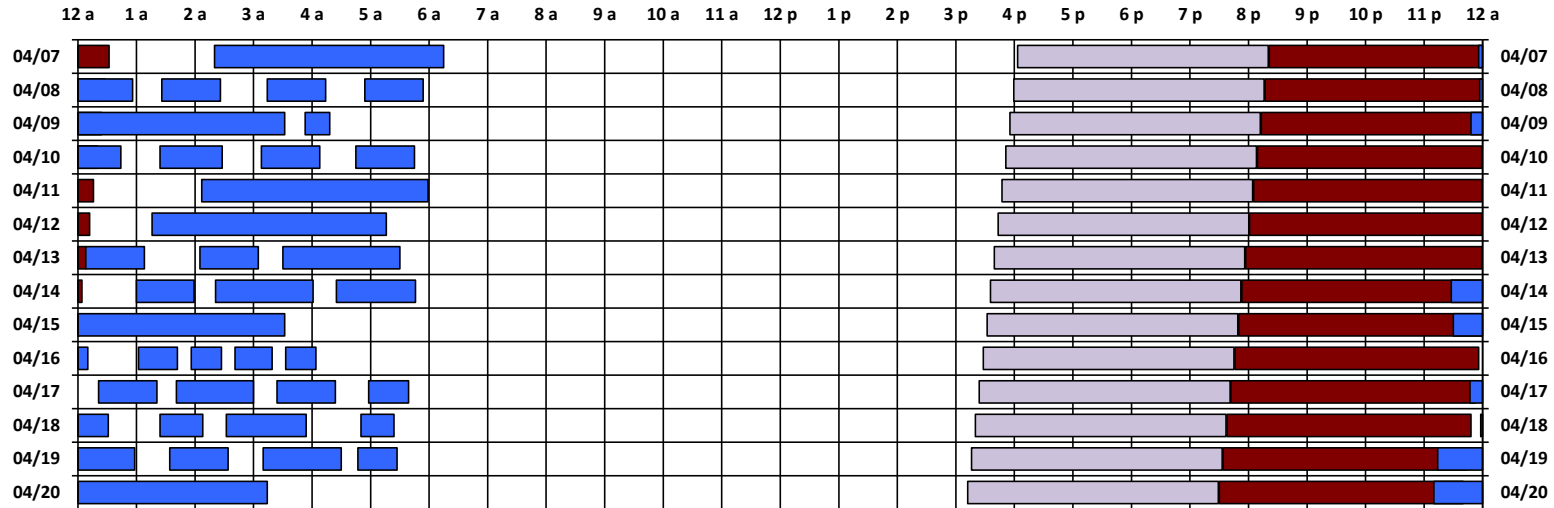

You are viewing the satellite schedule in Mountain Time. Daylight saving time, when applicable, is included.

SPTR
Skynet
DSCS

South Pole Satellite Schedule

Date	SPTR Pass 1			SPTR Pass 2			SPTR Pass 3			SPTR Pass 4			SPTR Pass 5			Total Dur	DSCS Pass		Skynet Pass	
	Start	End	Dur	Start	End	Dur	Start	End	Dur	Start	End	Dur	Start	End	Dur		Start	End	Start	End
04/07/19	2:20 A	6:15 A	3:55	11:56 P	12:00 A*	0:04	No Pass	No Pass	No Pass	No Pass	No Pass	No Pass	No Pass	No Pass	No Pass	3:59	4:04 P	8:21 P	8:22 P	12:32 A
04/08/19	12:00 A*	12:56 A	0:56	1:26 A	2:26 A	1:00	3:14 A	4:14 A	1:00	4:54 A	5:54 A	1:00	11:57 P	12:00 A*	0:03	3:59	4:00 P	8:17 P	8:18 P	12:28 A
04/09/19	12:00 A*	3:32 A	3:32	3:53 A	4:18 A	0:25	11:48 P	12:00 A*	0:12	No Pass	No Pass	No Pass	No Pass	No Pass	No Pass	4:09	3:56 P	8:13 P	8:14 P	12:24 A
04/10/19	12:00 A*	12:44 A	0:44	1:24 A	2:28 A	1:04	3:08 A	4:08 A	1:00	4:45 A	5:45 A	1:00	No Pass	No Pass	No Pass	3:48	3:52 P	8:09 P	8:10 P	12:20 A
04/11/19	2:07 A	5:59 A	3:52	No Pass	No Pass	No Pass	No Pass	No Pass	No Pass	No Pass	No Pass	No Pass	No Pass	No Pass	No Pass	3:52	3:48 P	8:05 P	8:06 P	12:16 A
04/12/19	1:16 A	5:16 A	4:00	No Pass	No Pass	No Pass	No Pass	No Pass	No Pass	No Pass	No Pass	No Pass	No Pass	No Pass	No Pass	4:00	3:44 P	8:01 P	8:02 P	12:12 A
04/13/19	12:08 A	1:08 A	1:00	2:05 A	3:05 A	1:00	3:30 A	5:30 A	2:00	No Pass	No Pass	No Pass	No Pass	No Pass	No Pass	4:00	3:40 P	7:57 P	7:58 P	12:08 A
04/14/19	1:00 A	1:59 A	0:59	2:21 A	4:01 A	1:40	4:25 A	5:46 A	1:21	11:28 P	12:00 A*	0:32	No Pass	No Pass	No Pass	4:32	3:36 P	7:53 P	7:54 P	12:04 A
04/15/19	12:00 A*	3:32 A	3:32	11:30 P	12:00 A*	0:30	No Pass	No Pass	No Pass	No Pass	No Pass	No Pass	No Pass	No Pass	No Pass	4:02	3:32 P	7:49 P	7:50 P	12:00 A
04/16/19	12:00 A*	12:10 A	0:10	1:02 A	1:42 A	0:40	1:56 A	2:27 A	0:31	2:41 A	3:19 A	0:38	3:33 A	4:04 A	0:31	2:30	3:28 P	7:45 P	7:46 P	11:56 P
04/17/19	12:21 A	1:21 A	1:00	1:41 A	3:00 A	1:19	3:24 A	4:24 A	1:00	4:58 A	5:39 A	0:41	11:47 P	12:00 A*	0:13	4:13	3:24 P	7:41 P	7:42 P	11:52 P
04/18/19	12:00 A*	12:31 A	0:31	1:24 A	2:08 A	0:44	2:32 A	3:54 A	1:22	4:50 A	5:24 A	0:34	11:58 P	12:00 A*	0:02	3:13	3:20 P	7:37 P	7:38 P	11:48 P
04/19/19	12:00 A*	12:58 A	0:58	1:34 A	2:34 A	1:00	3:10 A	4:30 A	1:20	4:47 A	5:27 A	0:40	11:14 P	12:00 A*	0:46	4:44	3:16 P	7:33 P	7:34 P	11:44 P
04/20/19	12:00 A*	3:14 A	3:14	11:10 P	12:00 A*	0:50	No Pass	No Pass	No Pass	No Pass	No Pass	No Pass	No Pass	No Pass	No Pass	4:04	3:12 P	7:29 P	7:30 P	11:40 P

* Pass continues from previous or into next day.

† An additional pass occurs on this day, not shown on the schedule. Refer to CEL text file for details.