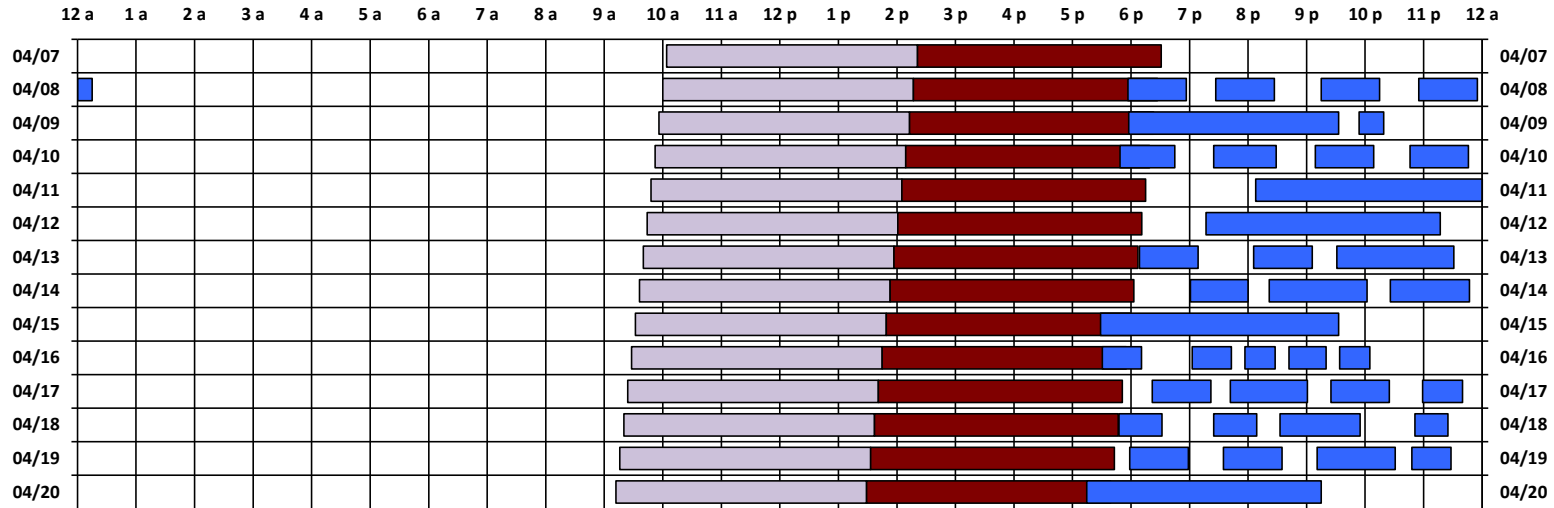

You are viewing the satellite schedule in New Zealand Time. Daylight saving time, when applicable, is included.

SPTR
Skynet
DSCS

South Pole Satellite Schedule

Date	SPTR Pass 1			SPTR Pass 2			SPTR Pass 3			SPTR Pass 4			SPTR Pass 5			Total Dur	DSCS Pass		Skynet Pass	
	Start	End	Dur	Start	End	Dur	Start	End	Dur	Start	End	Dur	Start	End	Dur		Start	End	Start	End
04/07/19	8:20 P	12:00 A*	3:40	No Pass	No Pass	No Pass	No Pass	No Pass	No Pass	No Pass	No Pass	No Pass	No Pass	No Pass	No Pass	3:40	10:04 A	2:21 P	2:22 P	6:32 P
04/08/19	12:00 A*	12:15 A	0:15	5:56 P	6:56 P	1:00	7:26 P	8:26 P	1:00	9:14 P	10:14 P	1:00	10:54 P	11:54 P	1:00	4:15	10:00 A	2:17 P	2:18 P	6:28 P
04/09/19	5:57 P	9:32 P	3:35	9:53 P	10:18 P	0:25	No Pass	No Pass	No Pass	No Pass	No Pass	No Pass	No Pass	No Pass	No Pass	4:00	9:56 A	2:13 P	2:14 P	6:24 P
04/10/19	5:48 P	6:44 P	0:56	7:24 P	8:28 P	1:04	9:08 P	10:08 P	1:00	10:45 P	11:45 P	1:00	No Pass	No Pass	No Pass	4:00	9:52 A	2:09 P	2:10 P	6:20 P
04/11/19	8:07 P	11:59 P	3:52	No Pass	No Pass	No Pass	No Pass	No Pass	No Pass	No Pass	No Pass	No Pass	No Pass	No Pass	No Pass	3:52	9:48 A	2:05 P	2:06 P	6:16 P
04/12/19	7:16 P	11:16 P	4:00	No Pass	No Pass	No Pass	No Pass	No Pass	No Pass	No Pass	No Pass	No Pass	No Pass	No Pass	No Pass	4:00	9:44 A	2:01 P	2:02 P	6:12 P
04/13/19	6:08 P	7:08 P	1:00	8:05 P	9:05 P	1:00	9:30 P	11:30 P	2:00	No Pass	No Pass	No Pass	No Pass	No Pass	No Pass	4:00	9:40 A	1:57 P	1:58 P	6:08 P
04/14/19	7:00 P	7:59 P	0:59	8:21 P	10:01 P	1:40	10:25 P	11:46 P	1:21	No Pass	No Pass	No Pass	No Pass	No Pass	No Pass	4:00	9:36 A	1:53 P	1:54 P	6:04 P
04/15/19	5:28 P	9:32 P	4:04	No Pass	No Pass	No Pass	No Pass	No Pass	No Pass	No Pass	No Pass	No Pass	No Pass	No Pass	No Pass	4:04	9:32 A	1:49 P	1:50 P	6:00 P
04/16/19	5:30 P	6:10 P	0:40	7:02 P	7:42 P	0:40	7:56 P	8:27 P	0:31	8:41 P	9:19 P	0:38	9:33 P	10:04 P	0:31	3:00	9:28 A	1:45 P	1:46 P	5:56 P
04/17/19	6:21 P	7:21 P	1:00	7:41 P	9:00 P	1:19	9:24 P	10:24 P	1:00	10:58 P	11:39 P	0:41	No Pass	No Pass	No Pass	4:00	9:24 A	1:41 P	1:42 P	5:52 P
04/18/19	5:47 P	6:31 P	0:44	7:24 P	8:08 P	0:44	8:32 P	9:54 P	1:22	10:50 P	11:24 P	0:34	No Pass	No Pass	No Pass	3:24	9:20 A	1:37 P	1:38 P	5:48 P
04/19/19	5:58 P	6:58 P	1:00	7:34 P	8:34 P	1:00	9:10 P	10:30 P	1:20	10:47 P	11:27 P	0:40	No Pass	No Pass	No Pass	4:00	9:16 A	1:33 P	1:34 P	5:44 P
04/20/19	5:14 P	9:14 P	4:00	No Pass	No Pass	No Pass	No Pass	No Pass	No Pass	No Pass	No Pass	No Pass	No Pass	No Pass	No Pass	4:00	9:12 A	1:29 P	1:30 P	5:40 P

* Pass continues from previous or into next day.

† An additional pass occurs on this day, not shown on the schedule. Refer to CEL text file for details.