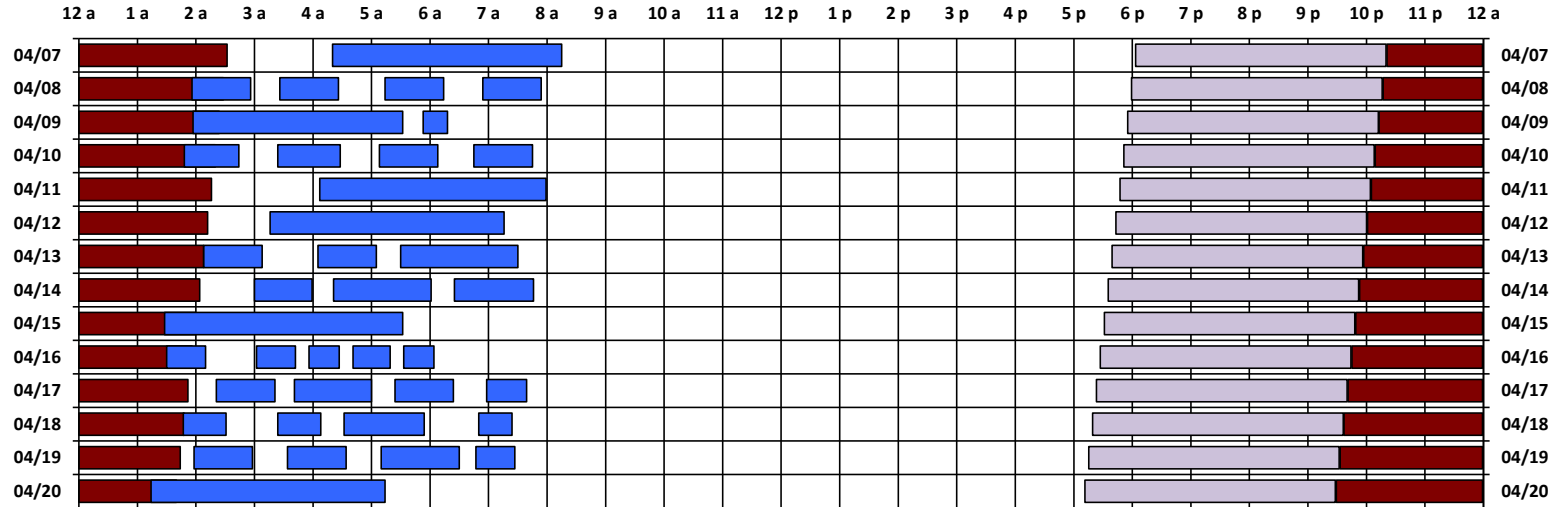

You are viewing the satellite schedule in Eastern Time. Daylight saving time, when applicable, is included.

SPTR
Skynet
DSCS

South Pole Satellite Schedule

Date	SPTR Pass 1			SPTR Pass 2			SPTR Pass 3			SPTR Pass 4			SPTR Pass 5			Total Dur	DSCS Pass		Skynet Pass	
	Start	End	Dur	Start	End	Dur	Start	End	Dur	Start	End	Dur	Start	End	Dur		Start	End	Start	End
04/07/19	4:20 A	8:15 A	3:55	No Pass	No Pass	No Pass	No Pass	No Pass	No Pass	No Pass	No Pass	No Pass	No Pass	No Pass	No Pass	3:55	6:04 P	10:21 P	10:22 P	2:32 A
04/08/19	1:56 A	2:56 A	1:00	3:26 A	4:26 A	1:00	5:14 A	6:14 A	1:00	6:54 A	7:54 A	1:00	No Pass	No Pass	No Pass	4:00	6:00 P	10:17 P	10:18 P	2:28 A
04/09/19	1:57 A	5:32 A	3:35	5:53 A	6:18 A	0:25	No Pass	No Pass	No Pass	No Pass	No Pass	No Pass	No Pass	No Pass	No Pass	4:00	5:56 P	10:13 P	10:14 P	2:24 A
04/10/19	1:48 A	2:44 A	0:56	3:24 A	4:28 A	1:04	5:08 A	6:08 A	1:00	6:45 A	7:45 A	1:00	No Pass	No Pass	No Pass	4:00	5:52 P	10:09 P	10:10 P	2:20 A
04/11/19	4:07 A	7:59 A	3:52	No Pass	No Pass	No Pass	No Pass	No Pass	No Pass	No Pass	No Pass	No Pass	No Pass	No Pass	No Pass	3:52	5:48 P	10:05 P	10:06 P	2:16 A
04/12/19	3:16 A	7:16 A	4:00	No Pass	No Pass	No Pass	No Pass	No Pass	No Pass	No Pass	No Pass	No Pass	No Pass	No Pass	No Pass	4:00	5:44 P	10:01 P	10:02 P	2:12 A
04/13/19	2:08 A	3:08 A	1:00	4:05 A	5:05 A	1:00	5:30 A	7:30 A	2:00	No Pass	No Pass	No Pass	No Pass	No Pass	No Pass	4:00	5:40 P	9:57 P	9:58 P	2:08 A
04/14/19	3:00 A	3:59 A	0:59	4:21 A	6:01 A	1:40	6:25 A	7:46 A	1:21	No Pass	No Pass	No Pass	No Pass	No Pass	No Pass	4:00	5:36 P	9:53 P	9:54 P	2:04 A
04/15/19	1:28 A	5:32 A	4:04	No Pass	No Pass	No Pass	No Pass	No Pass	No Pass	No Pass	No Pass	No Pass	No Pass	No Pass	No Pass	4:04	5:32 P	9:49 P	9:50 P	2:00 A
04/16/19	1:30 A	2:10 A	0:40	3:02 A	3:42 A	0:40	3:56 A	4:27 A	0:31	4:41 A	5:19 A	0:38	5:33 A	6:04 A	0:31	3:00	5:28 P	9:45 P	9:46 P	1:56 A
04/17/19	2:21 A	3:21 A	1:00	3:41 A	5:00 A	1:19	5:24 A	6:24 A	1:00	6:58 A	7:39 A	0:41	No Pass	No Pass	No Pass	4:00	5:24 P	9:41 P	9:42 P	1:52 A
04/18/19	1:47 A	2:31 A	0:44	3:24 A	4:08 A	0:44	4:32 A	5:54 A	1:22	6:50 A	7:24 A	0:34	No Pass	No Pass	No Pass	3:24	5:20 P	9:37 P	9:38 P	1:48 A
04/19/19	1:58 A	2:58 A	1:00	3:34 A	4:34 A	1:00	5:10 A	6:30 A	1:20	6:47 A	7:27 A	0:40	No Pass	No Pass	No Pass	4:00	5:16 P	9:33 P	9:34 P	1:44 A
04/20/19	1:14 A	5:14 A	4:00	No Pass	No Pass	No Pass	No Pass	No Pass	No Pass	No Pass	No Pass	No Pass	No Pass	No Pass	No Pass	4:00	5:12 P	9:29 P	9:30 P	1:40 A

* Pass continues from previous or into next day.

† An additional pass occurs on this day, not shown on the schedule. Refer to CEL text file for details.

Schedule updated on 04/10/19