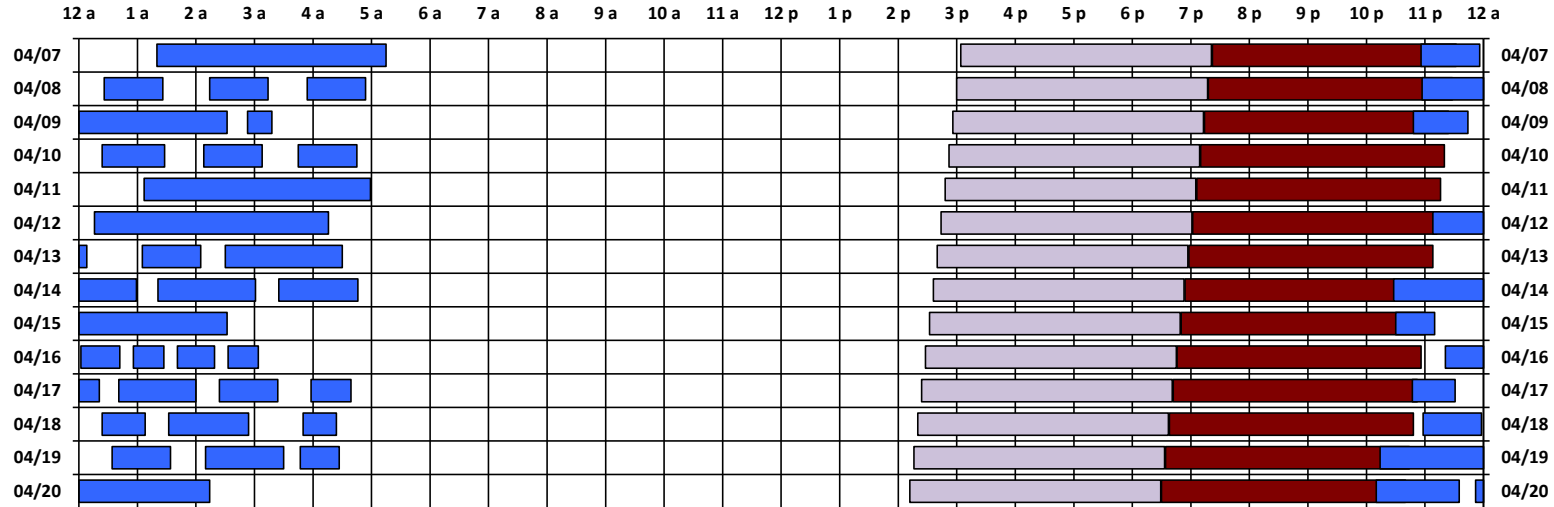

You are viewing the satellite schedule in Pacific Time. Daylight saving time, when applicable, is included.

SPTR
Skynet
DSCS

South Pole Satellite Schedule

Date	SPTR Pass 1			SPTR Pass 2			SPTR Pass 3			SPTR Pass 4			SPTR Pass 5			Total Dur	DSCS Pass		Skynet Pass	
	Start	End	Dur	Start	End	Dur	Start	End	Dur	Start	End	Dur	Start	End	Dur		Start	End	Start	End
04/07/19	1:20 A	5:15 A	3:55	10:56 P	11:56 P	1:00	No Pass	No Pass	No Pass	No Pass	No Pass	No Pass	No Pass	No Pass	No Pass	4:55	3:04 P	7:21 P	7:22 P	11:32 P
04/08/19	12:26 A	1:26 A	1:00	2:14 A	3:14 A	1:00	3:54 A	4:54 A	1:00	10:57 P	12:00 A*	1:03	No Pass	No Pass	No Pass	4:03	3:00 P	7:17 P	7:18 P	11:28 P
04/09/19	12:00 A*	2:32 A	2:32	2:53 A	3:18 A	0:25	10:48 P	11:44 P	0:56	No Pass	No Pass	No Pass	No Pass	No Pass	No Pass	3:53	2:56 P	7:13 P	7:14 P	11:24 P
04/10/19	12:24 A	1:28 A	1:04	2:08 A	3:08 A	1:00	3:45 A	4:45 A	1:00	No Pass	No Pass	No Pass	No Pass	No Pass	No Pass	3:04	2:52 P	7:09 P	7:10 P	11:20 P
04/11/19	1:07 A	4:59 A	3:52	No Pass	No Pass	No Pass	No Pass	No Pass	No Pass	No Pass	No Pass	No Pass	No Pass	No Pass	No Pass	3:52	2:48 P	7:05 P	7:06 P	11:16 P
04/12/19	12:16 A	4:16 A	4:00	11:08 P	12:00 A*	0:52	No Pass	No Pass	No Pass	No Pass	No Pass	No Pass	No Pass	No Pass	No Pass	4:52	2:44 P	7:01 P	7:02 P	11:12 P
04/13/19	12:00 A*	12:08 A	0:08	1:05 A	2:05 A	1:00	2:30 A	4:30 A	2:00	No Pass	No Pass	No Pass	No Pass	No Pass	No Pass	3:08	2:40 P	6:57 P	6:58 P	11:08 P
04/14/19	No Pass	12:59 A	No Pass	1:21 A	3:01 A	1:40	3:25 A	4:46 A	1:21	10:28 P	12:00 A*	1:32	No Pass	No Pass	No Pass	4:33	2:36 P	6:53 P	6:54 P	11:04 P
04/15/19	12:00 A*	2:32 A	2:32	10:30 P	11:10 P	0:40	No Pass	No Pass	No Pass	No Pass	No Pass	No Pass	No Pass	No Pass	No Pass	3:12	2:32 P	6:49 P	6:50 P	11:00 P
04/16/19	12:02 A	12:42 A	0:40	12:56 A	1:27 A	0:31	1:41 A	2:19 A	0:38	2:33 A	3:04 A	0:31	11:21 P	12:00 A*	0:39	2:59	2:28 P	6:45 P	6:46 P	10:56 P
04/17/19	12:00 A*	12:21 A	0:21	12:41 A	2:00 A	1:19	2:24 A	3:24 A	1:00	3:58 A	4:39 A	0:41	10:47 P	11:31 P	0:44	4:05	2:24 P	6:41 P	6:42 P	10:52 P
04/18/19	12:24 A	1:08 A	0:44	1:32 A	2:54 A	1:22	3:50 A	4:24 A	0:34	10:58 P	11:58 P	1:00	No Pass	No Pass	No Pass	3:40	2:20 P	6:37 P	6:38 P	10:48 P
04/19/19	12:34 A	1:34 A	1:00	2:10 A	3:30 A	1:20	3:47 A	4:27 A	0:40	10:14 P	12:00 A*	1:46	No Pass	No Pass	No Pass	4:46	2:16 P	6:33 P	6:34 P	10:44 P
04/20/19	12:00 A*	2:14 A	2:14	10:10 P	11:35 P	1:25	11:52 P	12:00 A*	0:08	No Pass	No Pass	No Pass	No Pass	No Pass	No Pass	3:47	2:12 P	6:29 P	6:30 P	10:40 P

* Pass continues from previous or into next day.

† An additional pass occurs on this day, not shown on the schedule. Refer to CEL text file for details.