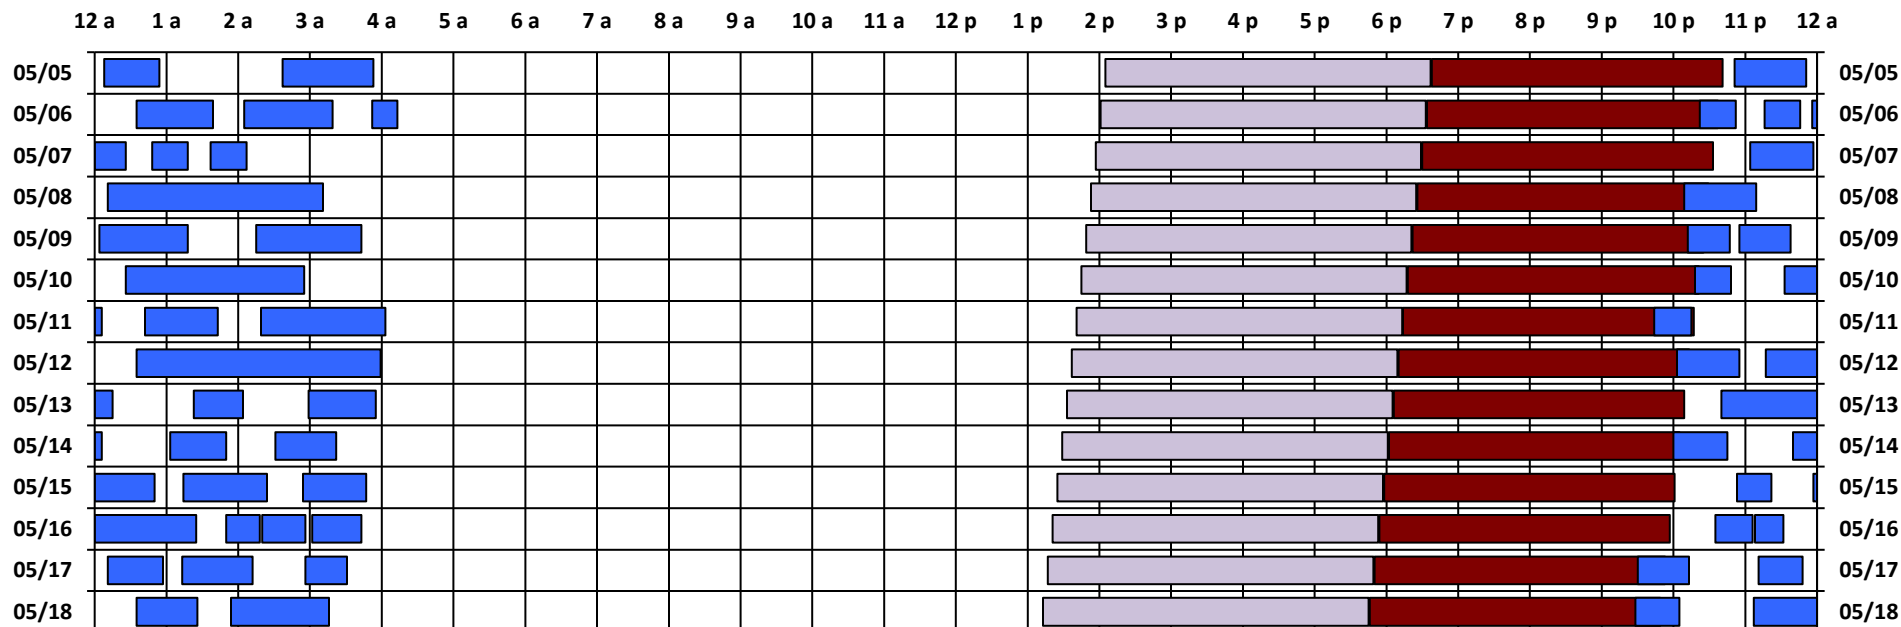

You are viewing the satellite schedule in Mountain Time. Daylight saving time, when applicable, is included.

SPTR
Skynet
DSCS

South Pole Satellite Schedule

Date	SPTR Pass 1			SPTR Pass 2			SPTR Pass 3			SPTR Pass 4			SPTR Pass 5			Total Dur	DSCS Pass		Skynet Pass	
	Start	End	Dur	Start	End	Dur	Start	End	Dur	Start	End	Dur	Start	End	Dur		Start	End	Start	End
05/05/19	12:08 A	12:54 A	0:46	2:37 A	3:53 A	1:16	10:51 P	11:51 P	1:00	No Pass	No Pass	No Pass	No Pass	No Pass	No Pass	3:02	2:05 P	6:37 P	6:38 P	10:41 P
05/06/19	12:35 A	1:39 A	1:04	2:05 A	3:19 A	1:14	3:52 A	4:13 A	0:21	10:22 P	10:52 P	0:30	11:16 P	11:46 P	0:30	3:39	2:01 P	6:33 P	6:34 P	10:37 P
05/07/19	12:48 A	1:18 A	0:30	1:37 A	2:07 A	0:30	11:04 P	11:57 P	0:53	No Pass	No Pass	No Pass	No Pass	No Pass	No Pass	1:53	1:57 P	6:29 P	6:30 P	10:33 P
05/08/19	12:11 A	3:11 A	3:00	10:09 P	11:09 P	1:00	No Pass	No Pass	No Pass	No Pass	No Pass	No Pass	No Pass	No Pass	No Pass	4:00	1:53 P	6:25 P	6:26 P	10:29 P
05/09/19	12:04 A	1:18 A	1:14	2:15 A	3:43 A	1:28	10:12 P	10:47 P	0:35	10:55 P	11:38 P	0:43	No Pass	No Pass	No Pass	4:00	1:49 P	6:21 P	6:22 P	10:25 P
05/10/19	12:26 A	2:55 A	2:29	10:18 P	10:48 P	0:30	11:33 P	12:00 A*	0:27	No Pass	No Pass	No Pass	No Pass	No Pass	No Pass	3:26	1:45 P	6:17 P	6:18 P	10:21 P
05/11/19	12:00 A*	12:06 A	0:06	12:42 A	1:43 A	1:01	2:19 A	4:03 A	1:44	9:44 P	10:15 P	0:31	No Pass	No Pass	No Pass	3:22	1:41 P	6:13 P	6:14 P	10:17 P
05/12/19	12:35 A	3:59 A	3:24	10:03 P	10:55 P	0:52	11:17 P	12:00 A*	0:43	No Pass	No Pass	No Pass	No Pass	No Pass	No Pass	4:59	1:37 P	6:09 P	6:10 P	10:13 P
05/13/19	12:00 A*	12:15 A	0:15	1:23 A	2:04 A	0:41	2:59 A	3:55 A	0:56	10:40 P	12:00 A*	1:20	No Pass	No Pass	No Pass	3:12	1:33 P	6:05 P	6:06 P	10:09 P
05/14/19	12:00 A*	12:06 A	0:06	1:03 A	1:50 A	0:47	2:31 A	3:22 A	0:51	10:00 P	10:45 P	0:45	11:40 P	12:00 A*	0:20	2:49	1:29 P	6:01 P	6:02 P	10:05 P
05/15/19	12:00 A*	12:50 A	0:50	1:14 A	2:24 A	1:10	2:54 A	3:47 A	0:53	10:53 P	11:22 P	0:29	11:57 P	12:00 A*	0:03	3:25	1:25 P	5:57 P	5:58 P	10:01 P
05/16/19	12:00 A*	1:25 A	1:25	1:50 A	2:18 A	0:28	2:20 A	2:56 A	0:36	3:02 A	3:43 A	0:41	10:35 P	11:06 P	0:31	3:41	1:21 P	5:53 P	5:54 P	9:57 P
05/17/19	12:11 A	12:57 A	0:46	1:13 A	2:12 A	0:59	2:56 A	3:31 A	0:35	9:30 P	10:13 P	0:43	11:11 P	11:48 P	0:37	3:40	1:17 P	5:49 P	5:50 P	9:53 P
05/18/19	12:35 A	1:26 A	0:51	1:54 A	3:16 A	1:22	9:28 P	10:05 P	0:37	11:07 P	12:00 A*	0:53	No Pass	No Pass	No Pass	3:43	1:13 P	5:45 P	5:46 P	9:49 P

* Pass continues from previous or into next day.

† An additional pass occurs on this day, not shown on the schedule. Refer to CEL text file for details.