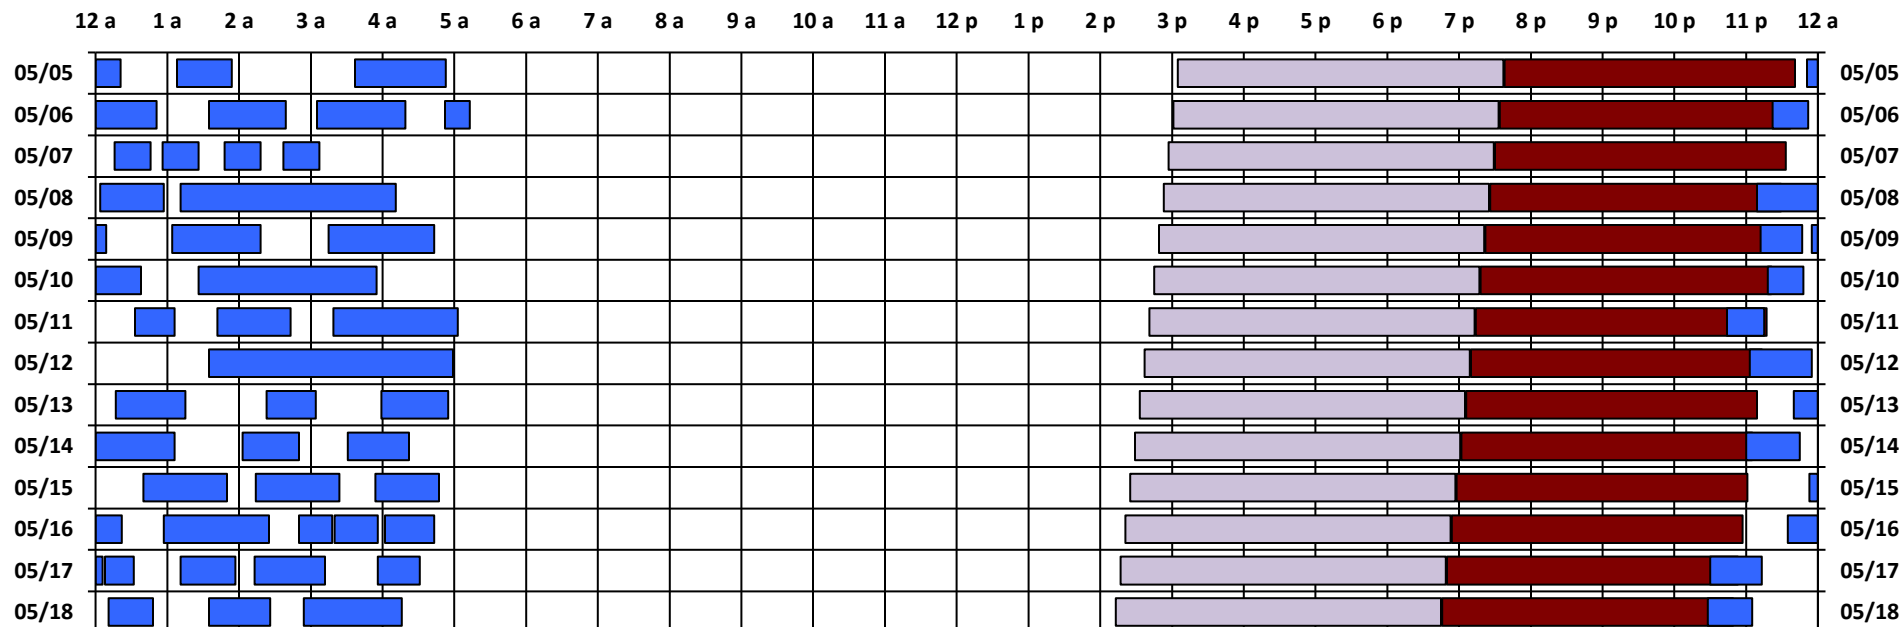

You are viewing the satellite schedule in Central Time. Daylight saving time, when applicable, is included.

SPTR
Skynet
DSCS

South Pole Satellite Schedule

Date	SPTR Pass 1			SPTR Pass 2			SPTR Pass 3			SPTR Pass 4			SPTR Pass 5			Total Dur	DSCS Pass		Skynet Pass	
	Start	End	Dur	Start	End	Dur	Start	End	Dur	Start	End	Dur	Start	End	Dur		Start	End	Start	End
05/05/19	12:00 A*	12:21 A	0:21	1:08 A	1:54 A	0:46	3:37 A	4:53 A	1:16	11:51 P	12:00 A*	0:09	No Pass	No Pass	No Pass	2:32	3:05 P	7:37 P	7:38 P	11:41 P
05/06/19	12:00 A*	12:51 A	0:51	1:35 A	2:39 A	1:04	3:05 A	4:19 A	1:14	4:52 A	5:13 A	0:21	11:22 P	11:52 P	0:30	4:00	3:01 P	7:33 P	7:34 P	11:37 P
05/07/19	12:16 A	12:46 A	0:30	12:56 A	1:26 A	0:30	1:48 A	2:18 A	0:30	2:37 A	3:07 A	0:30	No Pass	No Pass	No Pass	2:00	2:57 P	7:29 P	7:30 P	11:33 P
05/08/19	12:04 A	12:57 A	0:53	1:11 A	4:11 A	3:00	11:09 P	12:00 A*	0:51	No Pass	No Pass	No Pass	No Pass	No Pass	No Pass	4:44	2:53 P	7:25 P	7:26 P	11:29 P
05/09/19	12:00 A*	12:09 A	0:09	1:04 A	2:18 A	1:14	3:15 A	4:43 A	1:28	11:12 P	11:47 P	0:35	11:55 P	12:00 A*	0:05	3:31	2:49 P	7:21 P	7:22 P	11:25 P
05/10/19	12:00 A*	12:38 A	0:38	1:26 A	3:55 A	2:29	11:18 P	11:48 P	0:30	No Pass	No Pass	No Pass	No Pass	No Pass	No Pass	3:37	2:45 P	7:17 P	7:18 P	11:21 P
05/11/19	12:33 A	1:06 A	0:33	1:42 A	2:43 A	1:01	3:19 A	5:03 A	1:44	10:44 P	11:15 P	0:31	No Pass	No Pass	No Pass	3:49	2:41 P	7:13 P	7:14 P	11:17 P
05/12/19	1:35 A	4:59 A	3:24	11:03 P	11:55 P	0:52	No Pass	No Pass	No Pass	No Pass	No Pass	No Pass	No Pass	No Pass	No Pass	4:16	2:37 P	7:09 P	7:10 P	11:13 P
05/13/19	12:17 A	1:15 A	0:58	2:23 A	3:04 A	0:41	3:59 A	4:55 A	0:56	11:40 P	12:00 A*	0:20	No Pass	No Pass	No Pass	2:55	2:33 P	7:05 P	7:06 P	11:09 P
05/14/19	12:00 A*	1:06 A	1:06	2:03 A	2:50 A	0:47	3:31 A	4:22 A	0:51	11:00 P	11:45 P	0:45	No Pass	No Pass	No Pass	3:29	2:29 P	7:01 P	7:02 P	11:05 P
05/15/19	12:40 A	1:50 A	1:10	2:14 A	3:24 A	1:10	3:54 A	4:47 A	0:53	11:53 P	12:00 A*	0:07	No Pass	No Pass	No Pass	3:20	2:25 P	6:57 P	6:58 P	11:01 P
05/16/19	12:00 A*	12:22 A	0:22	12:57 A	2:25 A	1:28	2:50 A	3:18 A	0:28	3:20 A	3:56 A	0:36	4:02 A	4:43 A	0:41	3:35	2:21 P	6:53 P	6:54 P	10:57 P
05/17/19	12:08 A	12:32 A	0:24	1:11 A	1:57 A	0:46	2:13 A	3:12 A	0:59	3:56 A	4:31 A	0:35	10:30 P	11:13 P	0:43	3:27	2:17 P	6:49 P	6:50 P	10:53 P
05/18/19	12:11 A	12:48 A	0:37	1:35 A	2:26 A	0:51	2:54 A	4:16 A	1:22	10:28 P	11:05 P	0:37	No Pass	No Pass	No Pass	3:27	2:13 P	6:45 P	6:46 P	10:49 P

* Pass continues from previous or into next day.

† An additional pass occurs on this day, not shown on the schedule. Refer to CEL text file for details.