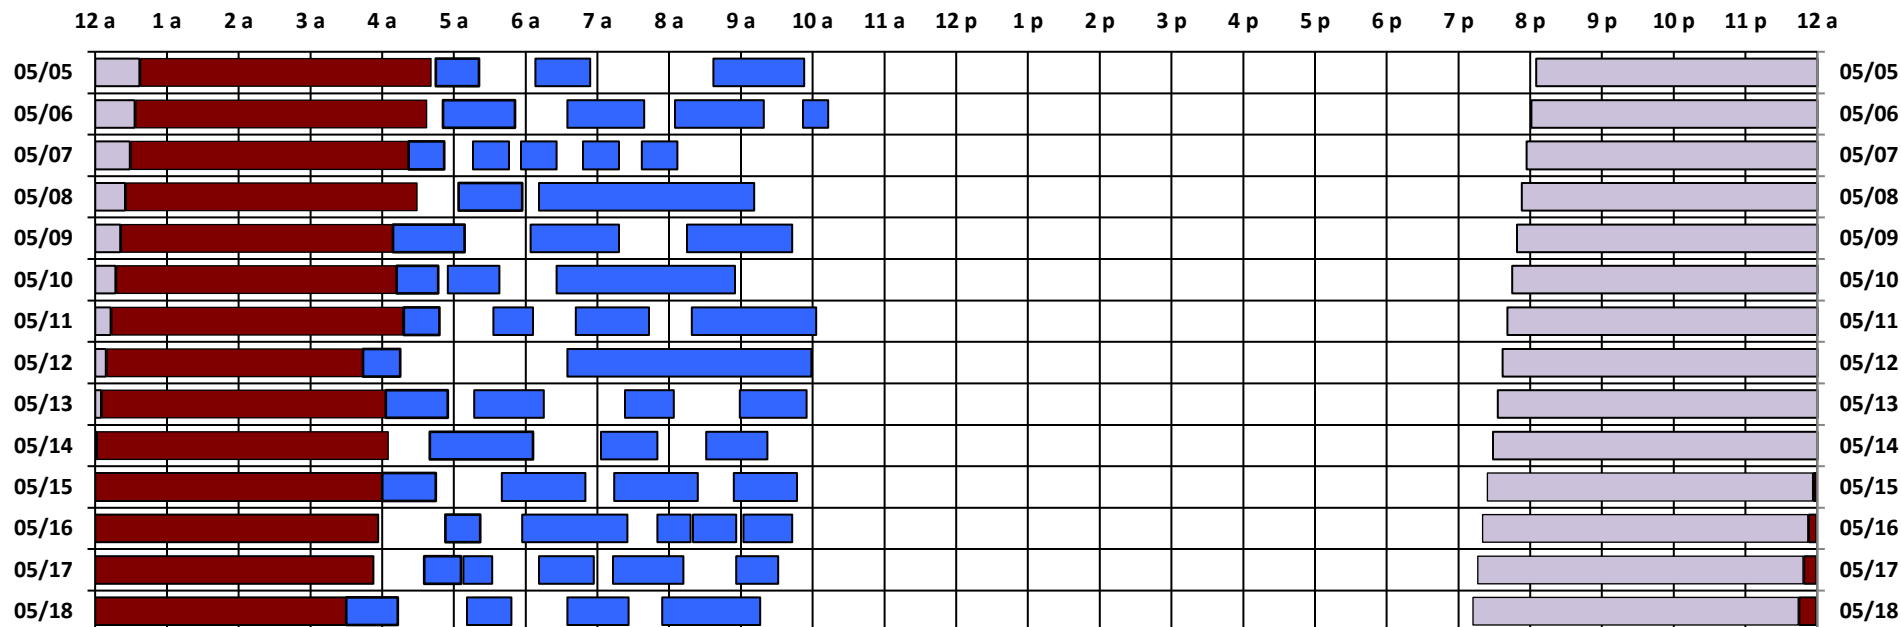

### South Pole Satellite Schedule

Date	SPTR Pass 1			SPTR Pass 2			SPTR Pass 3			SPTR Pass 4			SPTR Pass 5			Total Dur	DSCS Pass		Skynet Pass	
	Start	End	Dur	Start	End	Dur	Start	End	Dur	Start	End	Dur	Start	End	Dur		Start	End	Start	End
05/05/19	4:45 A	5:21 A	0:36	6:08 A	6:54 A	0:46	8:37 A	9:53 A	1:16	No Pass	No Pass	No Pass	No Pass	No Pass	No Pass	2:38	8:05 P	12:37 A	12:38 A	4:41 A
05/06/19	4:51 A	5:51 A	1:00	6:35 A	7:39 A	1:04	8:05 A	9:19 A	1:14	9:52 A	10:13 A	0:21	No Pass	No Pass	No Pass	3:39	8:01 P	12:33 A	12:34 A	4:37 A
05/07/19	4:22 A	4:52 A	0:30	5:16 A	5:46 A	0:30	5:56 A	6:26 A	0:30	6:48 A	7:18 A	0:30	7:37 A	8:07 A	0:30	2:30	7:57 P	12:29 A	12:30 A	4:33 A
05/08/19	5:04 A	5:57 A	0:53	6:11 A	9:11 A	3:00	No Pass	No Pass	No Pass	No Pass	No Pass	No Pass	No Pass	No Pass	No Pass	3:53	7:53 P	12:25 A	12:26 A	4:29 A
05/09/19	4:09 A	5:09 A	1:00	6:04 A	7:18 A	1:14	8:15 A	9:43 A	1:28	No Pass	No Pass	No Pass	No Pass	No Pass	No Pass	3:42	7:49 P	12:21 A	12:22 A	4:25 A
05/10/19	4:12 A	4:47 A	0:35	4:55 A	5:38 A	0:43	6:26 A	8:55 A	2:29	No Pass	No Pass	No Pass	No Pass	No Pass	No Pass	3:47	7:45 P	12:17 A	12:18 A	4:21 A
05/11/19	4:18 A	4:48 A	0:30	5:33 A	6:06 A	0:33	6:42 A	7:43 A	1:01	8:19 A	10:03 A	1:44	No Pass	No Pass	No Pass	3:48	7:41 P	12:13 A	12:14 A	4:17 A
05/12/19	3:44 A	4:15 A	0:31	6:35 A	9:59 A	3:24	No Pass	No Pass	No Pass	No Pass	No Pass	No Pass	No Pass	No Pass	No Pass	3:55	7:37 P	12:09 A	12:10 A	4:13 A
05/13/19	4:03 A	4:55 A	0:52	5:17 A	6:15 A	0:58	7:23 A	8:04 A	0:41	8:59 A	9:55 A	0:56	No Pass	No Pass	No Pass	3:27	7:33 P	12:05 A	12:06 A	4:09 A
05/14/19	4:40 A	6:06 A	1:26	7:03 A	7:50 A	0:47	8:31 A	9:22 A	0:51	No Pass	No Pass	No Pass	No Pass	No Pass	No Pass	3:04	7:29 P	12:01 A	12:02 A	4:05 A
05/15/19	4:00 A	4:45 A	0:45	5:40 A	6:50 A	1:10	7:14 A	8:24 A	1:10	8:54 A	9:47 A	0:53	No Pass	No Pass	No Pass	3:58	7:25 P	11:57 P	11:58 P	4:01 A
05/16/19	4:53 A	5:22 A	0:29	5:57 A	7:25 A	1:28	7:50 A	8:18 A	0:28	8:20 A	8:56 A	0:36	9:02 A	9:43 A	0:41	3:42	7:21 P	11:53 P	11:54 P	3:57 A
05/17/19	4:35 A	5:06 A	0:31	5:08 A	5:32 A	0:24	6:11 A	6:57 A	0:46	7:13 A	8:12 A	0:59	8:56 A	9:31 A	0:35	3:15	7:17 P	11:49 P	11:50 P	3:53 A
05/18/19	3:30 A	4:13 A	0:43	5:11 A	5:48 A	0:37	6:35 A	7:26 A	0:51	7:54 A	9:16 A	1:22	No Pass	No Pass	No Pass	3:33	7:13 P	11:45 P	11:46 P	3:49 A