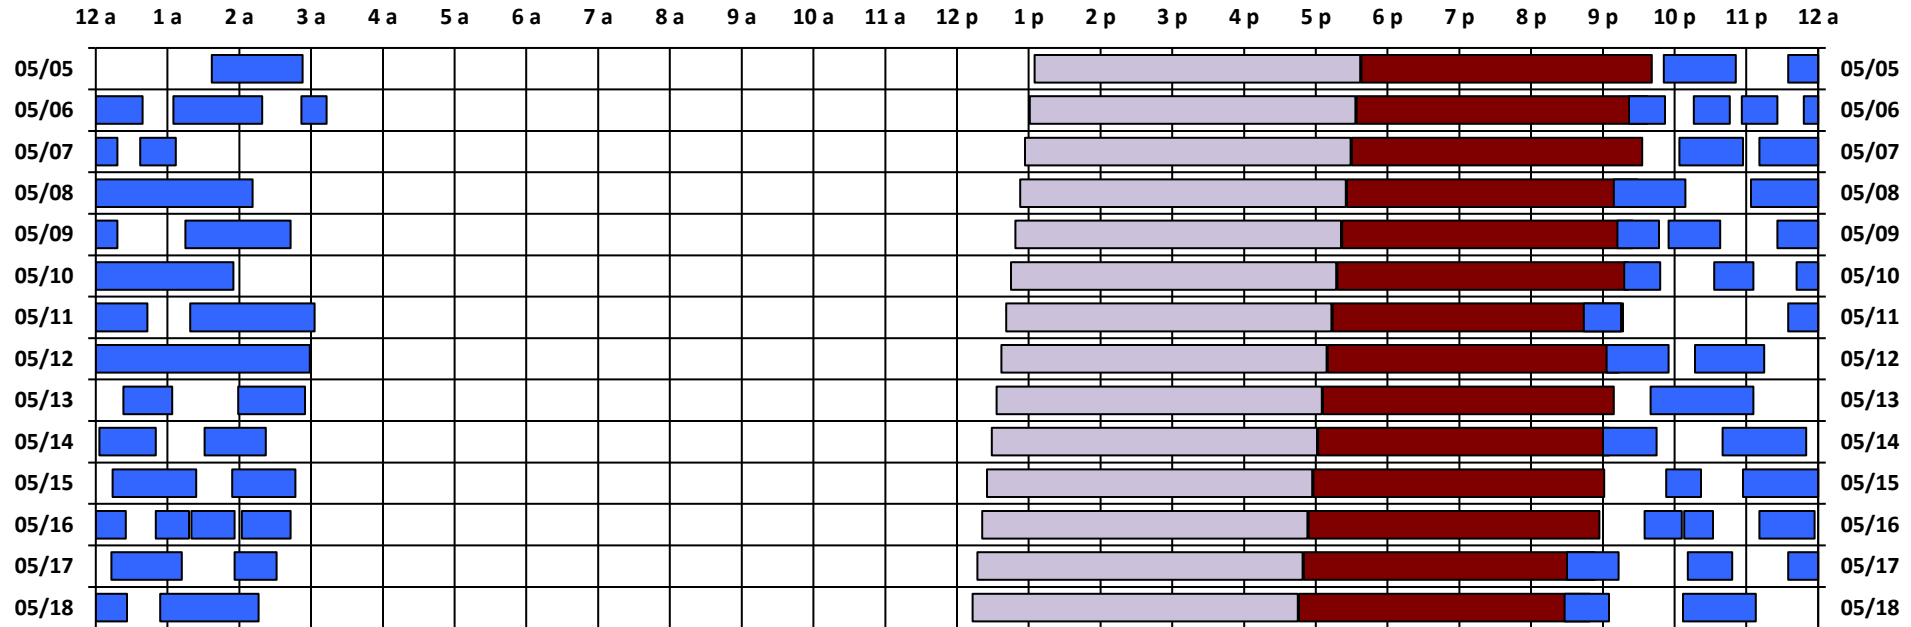

You are viewing the satellite schedule in Pacific Time. Daylight saving time, when applicable, is included.

SPTR
Skynet
DSCS

South Pole Satellite Schedule

Date	SPTR Pass 1			SPTR Pass 2			SPTR Pass 3			SPTR Pass 4			SPTR Pass 5			Total Dur	DSCS Pass		Skynet Pass	
	Start	End	Dur	Start	End	Dur	Start	End	Dur	Start	End	Dur	Start	End	Dur		Start	End	Start	End
05/05/19	1:37 A	2:53 A	1:16	9:51 P	10:51 P	1:00	11:35 P	12:00 A*	0:25	No Pass	No Pass	No Pass	No Pass	No Pass	No Pass	2:41	1:05 P	5:37 P	5:38 P	9:41 P
05/06/19	12:00 A*	12:39 A	0:39	1:05 A	2:19 A	1:14	2:52 A	3:13 A	0:21	9:22 P	9:52 P	0:30	10:16 P	10:46 P	0:30	3:14	1:01 P	5:33 P	5:34 P	9:37 P
05/07/19	12:37 A	1:07 A	0:30	10:04 P	10:57 P	0:53	11:11 P	12:00 A*	0:49	No Pass	No Pass	No Pass	No Pass	No Pass	No Pass	2:12	12:57 P	5:29 P	5:30 P	9:33 P
05/08/19	12:00 A*	2:11 A	2:11	9:09 P	10:09 P	1:00	11:04 P	12:00 A*	0:56	No Pass	No Pass	No Pass	No Pass	No Pass	No Pass	4:07	12:53 P	5:25 P	5:26 P	9:29 P
05/09/19	12:00 A*	12:18 A	0:18	1:15 A	2:43 A	1:28	9:12 P	9:47 P	0:35	9:55 P	10:38 P	0:43	11:26 P	12:00 A*	0:34	3:38	12:49 P	5:21 P	5:22 P	9:25 P
05/10/19	12:00 A*	1:55 A	1:55	9:18 P	9:48 P	0:30	10:33 P	11:06 P	0:33	11:42 P	12:00 A*	0:18	No Pass	No Pass	No Pass	3:16	12:45 P	5:17 P	5:18 P	9:21 P
05/11/19	12:00 A*	12:43 A	0:43	1:19 A	3:03 A	1:44	8:44 P	9:15 P	0:31	11:35 P	12:00 A*	0:25	No Pass	No Pass	No Pass	3:23	12:41 P	5:13 P	5:14 P	9:17 P
05/12/19	12:00 A*	2:59 A	2:59	9:03 P	9:55 P	0:52	10:17 P	11:15 P	0:58	No Pass	No Pass	No Pass	No Pass	No Pass	No Pass	4:49	12:37 P	5:09 P	5:10 P	9:13 P
05/13/19	12:23 A	1:04 A	0:41	1:59 A	2:55 A	0:56	9:40 P	11:06 P	1:26	No Pass	No Pass	No Pass	No Pass	No Pass	No Pass	3:03	12:33 P	5:05 P	5:06 P	9:09 P
05/14/19	12:03 A	12:50 A	0:47	1:31 A	2:22 A	0:51	9:00 P	9:45 P	0:45	10:40 P	11:50 P	1:10	No Pass	No Pass	No Pass	3:33	12:29 P	5:01 P	5:02 P	9:05 P
05/15/19	12:14 A	1:24 A	1:10	1:54 A	2:47 A	0:53	9:53 P	10:22 P	0:29	10:57 P	12:00 A*	1:03	No Pass	No Pass	No Pass	3:35	12:25 P	4:57 P	4:58 P	9:01 P
05/16/19	12:00 A*	12:25 A	0:25	12:50 A	1:18 A	0:28	1:20 A	1:56 A	0:36	2:02 A	2:43 A	0:41	9:35 P	10:06 P	0:31	2:41	12:21 P	4:53 P	4:54 P	8:57 P
05/17/19	12:13 A	1:12 A	0:59	1:56 A	2:31 A	0:35	8:30 P	9:13 P	0:43	10:11 P	10:48 P	0:37	11:35 P	12:00 A*	0:25	3:19	12:17 P	4:49 P	4:50 P	8:53 P
05/18/19	12:00 A*	12:26 A	0:26	12:54 A	2:16 A	1:22	8:28 P	9:05 P	0:37	10:07 P	11:08 P	1:01	No Pass	No Pass	No Pass	3:26	12:13 P	4:45 P	4:46 P	8:49 P

* Pass continues from previous or into next day.

† An additional pass occurs on this day, not shown on the schedule. Refer to CEL text file for details.