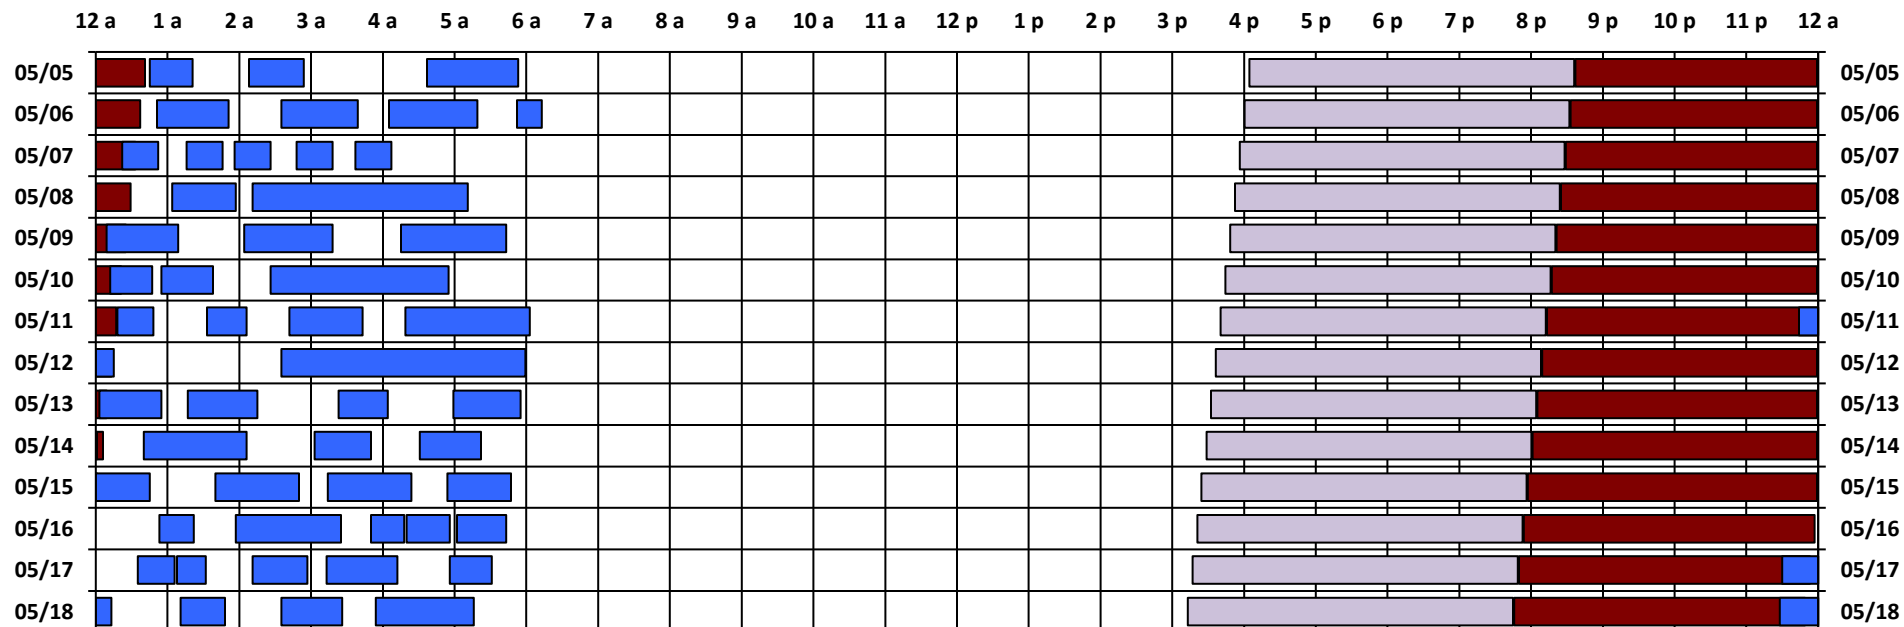

You are viewing the satellite schedule in Eastern Time. Daylight saving time, when applicable, is included.

SPTR
Skynet
DSCS

South Pole Satellite Schedule

Date	SPTR Pass 1			SPTR Pass 2			SPTR Pass 3			SPTR Pass 4			SPTR Pass 5			Total Dur	DSCS Pass		Skynet Pass	
	Start	End	Dur	Start	End	Dur	Start	End	Dur	Start	End	Dur	Start	End	Dur		Start	End	Start	End
05/05/19	12:45 A	1:21 A	0:36	2:08 A	2:54 A	0:46	4:37 A	5:53 A	1:16	No Pass	No Pass	No Pass	No Pass	No Pass	No Pass	2:38	4:05 P	8:37 P	8:38 P	12:41 A
05/06/19	12:51 A	1:51 A	1:00	2:35 A	3:39 A	1:04	4:05 A	5:19 A	1:14	5:52 A	6:13 A	0:21	No Pass	No Pass	No Pass	3:39	4:01 P	8:33 P	8:34 P	12:37 A
05/07/19	12:22 A	12:52 A	0:30	1:16 A	1:46 A	0:30	1:56 A	2:26 A	0:30	2:48 A	3:18 A	0:30	3:37 A	4:07 A	0:30	2:30	3:57 P	8:29 P	8:30 P	12:33 A
05/08/19	1:04 A	1:57 A	0:53	2:11 A	5:11 A	3:00	No Pass	No Pass	No Pass	No Pass	No Pass	No Pass	No Pass	No Pass	No Pass	3:53	3:53 P	8:25 P	8:26 P	12:29 A
05/09/19	12:09 A	1:09 A	1:00	2:04 A	3:18 A	1:14	4:15 A	5:43 A	1:28	No Pass	No Pass	No Pass	No Pass	No Pass	No Pass	3:42	3:49 P	8:21 P	8:22 P	12:25 A
05/10/19	12:12 A	12:47 A	0:35	12:55 A	1:38 A	0:43	2:26 A	4:55 A	2:29	No Pass	No Pass	No Pass	No Pass	No Pass	No Pass	3:47	3:45 P	8:17 P	8:18 P	12:21 A
05/11/19	12:18 A	12:48 A	0:30	1:33 A	2:06 A	0:33	2:42 A	3:43 A	1:01	4:19 A	6:03 A	1:44	11:44 P	12:00 A*	0:16	4:04	3:41 P	8:13 P	8:14 P	12:17 A
05/12/19	12:00 A*	12:15 A	0:15	2:35 A	5:59 A	3:24	No Pass	No Pass	No Pass	No Pass	No Pass	No Pass	No Pass	No Pass	No Pass	3:39	3:37 P	8:09 P	8:10 P	12:13 A
05/13/19	12:03 A	12:55 A	0:52	1:17 A	2:15 A	0:58	3:23 A	4:04 A	0:41	4:59 A	5:55 A	0:56	No Pass	No Pass	No Pass	3:27	3:33 P	8:05 P	8:06 P	12:09 A
05/14/19	12:40 A	2:06 A	1:26	3:03 A	3:50 A	0:47	4:31 A	5:22 A	0:51	No Pass	No Pass	No Pass	No Pass	No Pass	No Pass	3:04	3:29 P	8:01 P	8:02 P	12:05 A
05/15/19	No Pass	12:45 A	No Pass	1:40 A	2:50 A	1:10	3:14 A	4:24 A	1:10	4:54 A	5:47 A	0:53	No Pass	No Pass	No Pass	3:13	3:25 P	7:57 P	7:58 P	12:01 A
05/16/19	12:53 A	1:22 A	0:29	1:57 A	3:25 A	1:28	3:50 A	4:18 A	0:28	4:20 A	4:56 A	0:36	5:02 A	5:43 A	0:41	3:42	3:21 P	7:53 P	7:54 P	11:57 P
05/17/19	12:35 A	1:06 A	0:31	1:08 A	1:32 A	0:24	2:11 A	2:57 A	0:46	3:13 A	4:12 A	0:59	4:56 A	5:31 A	0:35	3:15	3:17 P	7:49 P	7:50 P	11:53 P
05/18/19	1:11 A	1:48 A	0:37	2:35 A	3:26 A	0:51	3:54 A	5:16 A	1:22	11:28 P	12:00 A*	0:32	No Pass	No Pass	No Pass	3:22	3:13 P	7:45 P	7:46 P	11:49 P

* Pass continues from previous or into next day.

† An additional pass occurs on this day, not shown on the schedule. Refer to CEL text file for details.