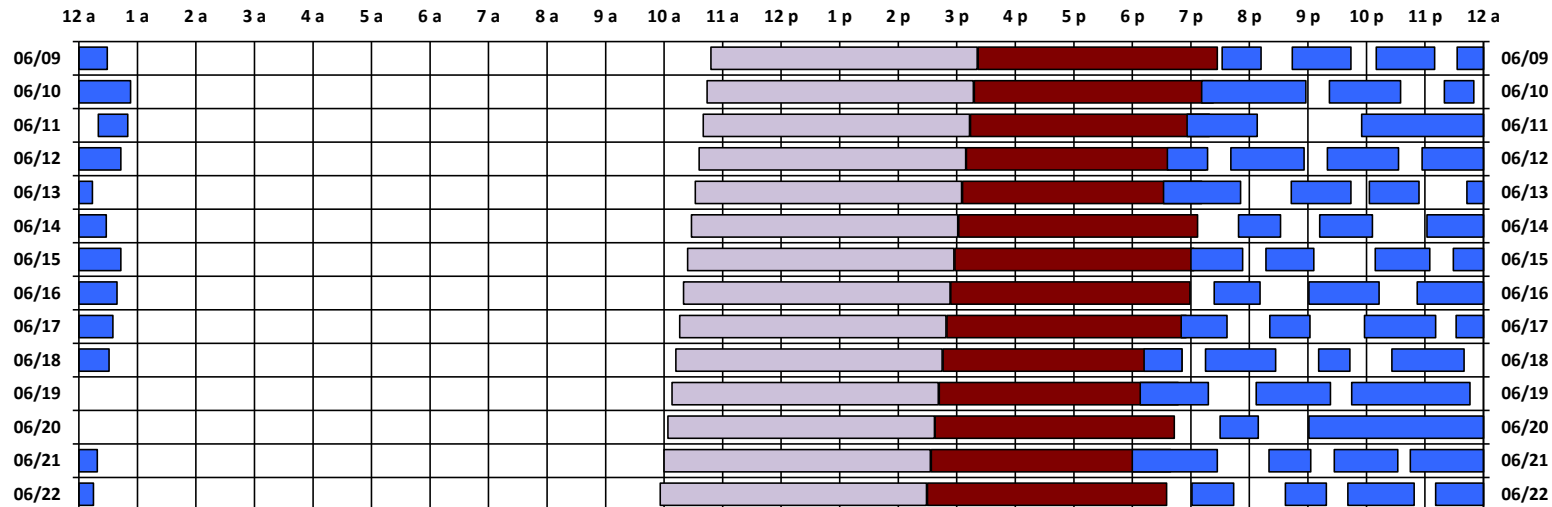

You are viewing the satellite schedule in Pacific Time. Daylight saving time, when applicable, is included.

SPTR
Skynet
DSCS

South Pole Satellite Schedule

Date	SPTR Pass 1			SPTR Pass 2			SPTR Pass 3			SPTR Pass 4			SPTR Pass 5			Total Dur	DSCS Pass		Skynet Pass	
	Start	End	Dur	Start	End	Dur	Start	End	Dur	Start	End	Dur	Start	End	Dur		Start	End	Start	End
06/09/19	12:00 A*	12:29 A	0:29	7:32 P	8:12 P	0:40	8:44 P	9:44 P	1:00	10:10 P	11:10 P	1:00	11:33 P	12:00 A*	0:27	3:36	10:48 A	3:21 P	3:22 P	7:27 P
06/10/19	12:00 A*	12:53 A	0:53	7:11 P	8:58 P	1:47	9:22 P	10:35 P	1:13	11:20 P	11:50 P	0:30	No Pass	No Pass	No Pass	4:23	10:44 A	3:17 P	3:18 P	7:23 P
06/11/19	12:20 A	12:50 A	0:30	6:56 P	8:08 P	1:12	9:55 P	12:00 A*	2:05	No Pass	No Pass	No Pass	No Pass	No Pass	No Pass	3:47	10:40 A	3:13 P	3:14 P	7:19 P
06/12/19	12:00 A*	12:43 A	0:43	6:36 P	7:17 P	0:41	7:41 P	8:56 P	1:15	9:20 P	10:33 P	1:13	10:57 P	12:00 A*	1:03	4:55	10:36 A	3:09 P	3:10 P	7:15 P
06/13/19	12:00 A*	12:14 A	0:14	6:32 P	7:51 P	1:19	8:43 P	9:44 P	1:01	10:03 P	10:54 P	0:51	11:43 P	12:00 A*	0:17	3:42	10:32 A	3:05 P	3:06 P	7:11 P
06/14/19	12:00 A*	12:28 A	0:28	7:49 P	8:32 P	0:43	9:12 P	10:06 P	0:54	11:02 P	12:00 A*	0:58	No Pass	No Pass	No Pass	3:03	10:28 A	3:01 P	3:02 P	7:07 P
06/15/19	12:00 A*	12:43 A	0:43	7:00 P	7:53 P	0:53	8:17 P	9:06 P	0:49	10:09 P	11:05 P	0:56	11:29 P	12:00 A*	0:31	3:52	10:24 A	2:57 P	2:58 P	7:03 P
06/16/19	12:00 A*	12:39 A	0:39	7:24 P	8:11 P	0:47	9:01 P	10:13 P	1:12	10:52 P	12:00 A*	1:08	No Pass	No Pass	No Pass	3:46	10:20 A	2:53 P	2:54 P	6:59 P
06/17/19	12:00 A*	12:35 A	0:35	6:50 P	7:37 P	0:47	8:21 P	9:02 P	0:41	9:58 P	11:11 P	1:13	11:32 P	12:00 A*	0:28	3:44	10:16 A	2:49 P	2:50 P	6:55 P
06/18/19	12:00 A*	12:31 A	0:31	6:12 P	6:51 P	0:39	7:15 P	8:27 P	1:12	9:11 P	9:43 P	0:32	10:26 P	11:40 P	1:14	4:08	10:12 A	2:45 P	2:46 P	6:51 P
06/19/19	6:08 P	7:18 P	1:10	8:07 P	9:23 P	1:16	9:45 P	11:46 P	2:01	No Pass	No Pass	No Pass	No Pass	No Pass	No Pass	4:27	10:08 A	2:41 P	2:42 P	6:47 P
06/20/19	7:30 P	8:09 P	0:39	9:01 P	12:00 A*	2:59	No Pass	No Pass	No Pass	No Pass	No Pass	No Pass	No Pass	No Pass	No Pass	3:38	10:04 A	2:37 P	2:38 P	6:43 P
06/21/19	12:00 A*	12:19 A	0:19	6:00 P	7:27 P	1:27	8:20 P	9:03 P	0:43	9:27 P	10:32 P	1:05	10:45 P	12:00 A*	1:15	4:49	10:00 A	2:33 P	2:34 P	6:39 P
06/22/19	12:00 A*	12:15 A	0:15	7:01 P	7:44 P	0:43	8:37 P	9:19 P	0:42	9:41 P	10:49 P	1:08	11:11 P	12:00 A*	0:49	3:37	9:56 A	2:29 P	2:30 P	6:35 P

* Pass continues from previous or into next day.

† An additional pass occurs on this day, not shown on the schedule. Refer to CEL text file for details.

Schedule updated on 06/10/19