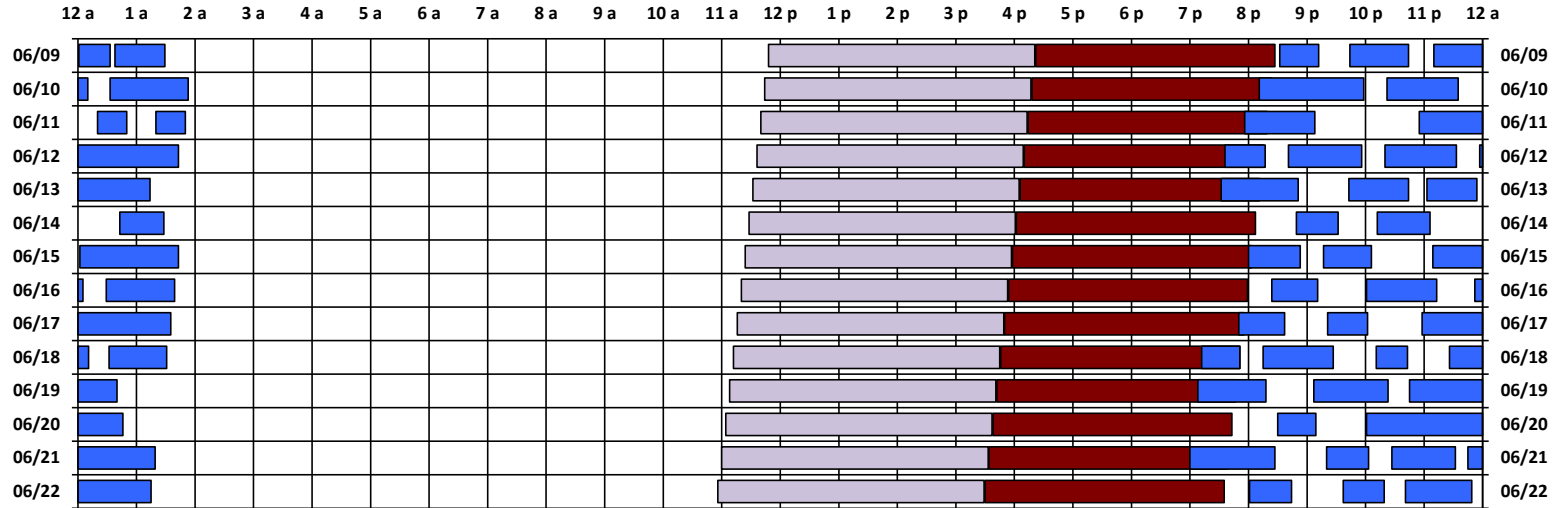

You are viewing the satellite schedule in Mountain Time. Daylight saving time, when applicable, is included.

SPTR
Skynet
DSCS

South Pole Satellite Schedule

Date	SPTR Pass 1			SPTR Pass 2			SPTR Pass 3			SPTR Pass 4			SPTR Pass 5			Total Dur	DSCS Pass		Skynet Pass	
	Start	End	Dur	Start	End	Dur	Start	End	Dur	Start	End	Dur	Start	End	Dur		Start	End	Start	End
06/09/19	12:01 A	12:33 A	0:32	12:38 A	1:29 A	0:51	8:32 P	9:12 P	0:40	9:44 P	10:44 P	1:00	11:10 P	12:00 A*	0:50	3:53	11:48 A	4:21 P	4:22 P	8:27 P
06/10/19	12:00 A*	12:10 A	0:10	12:33 A	1:53 A	1:20	8:11 P	9:58 P	1:47	10:22 P	11:35 P	1:13	No Pass	No Pass	No Pass	4:30	11:44 A	4:17 P	4:18 P	8:23 P
06/11/19	12:20 A	12:50 A	0:30	1:20 A	1:50 A	0:30	7:56 P	9:08 P	1:12	10:55 P	12:00 A*	1:05	No Pass	No Pass	No Pass	3:17	11:40 A	4:13 P	4:14 P	8:19 P
06/12/19	12:00 A*	1:43 A	1:43	7:36 P	8:17 P	0:41	8:41 P	9:56 P	1:15	10:20 P	11:33 P	1:13	11:57 P	12:00 A*	0:03	4:55	11:36 A	4:09 P	4:10 P	8:15 P
06/13/19	12:00 A*	1:14 A	1:14	7:32 P	8:51 P	1:19	9:43 P	10:44 P	1:01	11:03 P	11:54 P	0:51	No Pass	No Pass	No Pass	4:25	11:32 A	4:05 P	4:06 P	8:11 P
06/14/19	12:43 A	1:28 A	0:45	8:49 P	9:32 P	0:43	10:12 P	11:06 P	0:54	No Pass	No Pass	No Pass	No Pass	No Pass	No Pass	2:22	11:28 A	4:01 P	4:02 P	8:07 P
06/15/19	12:02 A	1:43 A	1:41	8:00 P	8:53 P	0:53	9:17 P	10:06 P	0:49	11:09 P	12:00 A*	0:51	No Pass	No Pass	No Pass	4:14	11:24 A	3:57 P	3:58 P	8:03 P
06/16/19	12:00 A*	12:05 A	0:05	12:29 A	1:39 A	1:10	8:24 P	9:11 P	0:47	10:01 P	11:13 P	1:12	11:52 P	12:00 A*	0:08	3:22	11:20 A	3:53 P	3:54 P	7:59 P
06/17/19	12:00 A*	1:35 A	1:35	7:50 P	8:37 P	0:47	9:21 P	10:02 P	0:41	10:58 P	12:00 A*	1:02	No Pass	No Pass	No Pass	4:05	11:16 A	3:49 P	3:50 P	7:55 P
06/18/19	12:00 A*	12:11 A	0:11	12:32 A	1:31 A	0:59	7:12 P	7:51 P	0:39	8:15 P	9:27 P	1:12	10:11 P	10:43 P	0:32	3:33	11:12 A	3:45 P	3:46 P	7:51 P
06/19/19	7:08 P	8:18 P	1:10	9:07 P	10:23 P	1:16	10:45 P	12:00 A*	1:15	No Pass	No Pass	No Pass	No Pass	No Pass	No Pass	3:41	11:08 A	3:41 P	3:42 P	7:47 P
06/20/19	12:00 A*	12:46 A	0:46	8:30 P	9:09 P	0:39	10:01 P	12:00 A*	1:59	No Pass	No Pass	No Pass	No Pass	No Pass	No Pass	3:24	11:04 A	3:37 P	3:38 P	7:43 P
06/21/19	12:00 A*	1:19 A	1:19	7:00 P	8:27 P	1:27	9:20 P	10:03 P	0:43	10:27 P	11:32 P	1:05	11:45 P	12:00 A*	0:15	4:49	11:00 A	3:33 P	3:34 P	7:39 P
06/22/19	12:00 A*	1:15 A	1:15	8:01 P	8:44 P	0:43	9:37 P	10:19 P	0:42	10:41 P	11:49 P	1:08	No Pass	No Pass	No Pass	3:48	10:56 A	3:29 P	3:30 P	7:35 P

* Pass continues from previous or into next day.

† An additional pass occurs on this day, not shown on the schedule. Refer to CEL text file for details.

Schedule updated on 06/10/19