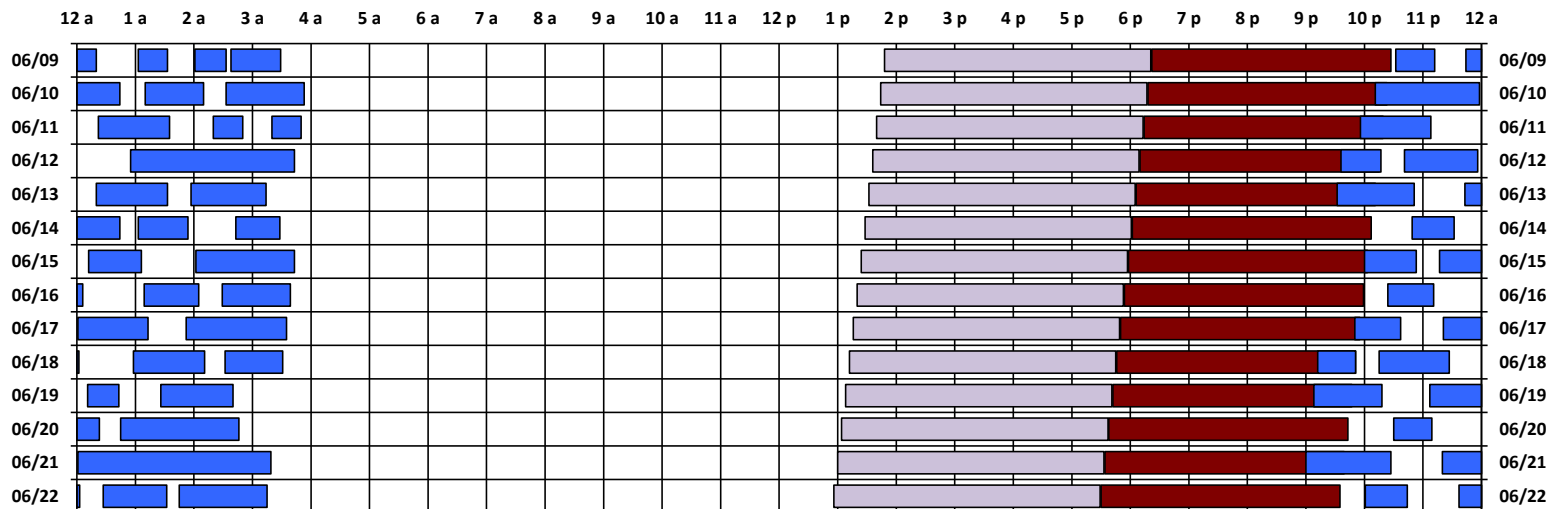

You are viewing the satellite schedule in Eastern Time. Daylight saving time, when applicable, is included.

SPTR
Skynet
DSCS

South Pole Satellite Schedule

Date	SPTR Pass 1			SPTR Pass 2			SPTR Pass 3			SPTR Pass 4			SPTR Pass 5			Total Dur	DSCS Pass		Skynet Pass	
	Start	End	Dur	Start	End	Dur	Start	End	Dur	Start	End	Dur	Start	End	Dur		Start	End	Start	End
06/09/19	12:00 A*	12:20 A	0:20	1:03 A	1:33 A	0:30	2:01 A	2:33 A	0:32	2:38 A	3:29 A	0:51	10:32 P	11:12 P	0:40	2:53	1:48 P	6:21 P	6:22 P	10:27 P
06/10/19	1:10 A	2:10 A	1:00	2:33 A	3:53 A	1:20	10:11 P	11:58 P	1:47	No Pass	No Pass	No Pass	No Pass	No Pass	No Pass	4:07	1:44 P	6:17 P	6:18 P	10:23 P
06/11/19	12:22 A	1:35 A	1:13	2:20 A	2:50 A	0:30	3:20 A	3:50 A	0:30	9:56 P	11:08 P	1:12	No Pass	No Pass	No Pass	3:25	1:40 P	6:13 P	6:14 P	10:19 P
06/12/19	12:55 A	3:43 A	2:48	9:36 P	10:17 P	0:41	10:41 P	11:56 P	1:15	No Pass	No Pass	No Pass	No Pass	No Pass	No Pass	4:44	1:36 P	6:09 P	6:10 P	10:15 P
06/13/19	12:20 A	1:33 A	1:13	1:57 A	3:14 A	1:17	9:32 P	10:51 P	1:19	11:43 P	12:00 A*	0:17	No Pass	No Pass	No Pass	4:06	1:32 P	6:05 P	6:06 P	10:11 P
06/14/19	12:00 A*	12:44 A	0:44	1:03 A	1:54 A	0:51	2:43 A	3:28 A	0:45	10:49 P	11:32 P	0:43	No Pass	No Pass	No Pass	3:03	1:28 P	6:01 P	6:02 P	10:07 P
06/15/19	12:12 A	1:06 A	0:54	2:02 A	3:43 A	1:41	10:00 P	10:53 P	0:53	11:17 P	12:00 A*	0:43	No Pass	No Pass	No Pass	4:11	1:24 P	5:57 P	5:58 P	10:03 P
06/16/19	12:00 A*	12:06 A	0:06	1:09 A	2:05 A	0:56	2:29 A	3:39 A	1:10	10:24 P	11:11 P	0:47	No Pass	No Pass	No Pass	2:59	1:20 P	5:53 P	5:54 P	9:59 P
06/17/19	12:01 A	1:13 A	1:12	1:52 A	3:35 A	1:43	9:50 P	10:37 P	0:47	11:21 P	12:00 A*	0:39	No Pass	No Pass	No Pass	4:21	1:16 P	5:49 P	5:50 P	9:55 P
06/18/19	12:00 A*	12:02 A	0:02	12:58 A	2:11 A	1:13	2:32 A	3:31 A	0:59	9:12 P	9:51 P	0:39	10:15 P	11:27 P	1:12	4:05	1:12 P	5:45 P	5:46 P	9:51 P
06/19/19	12:11 A	12:43 A	0:32	1:26 A	2:40 A	1:14	9:08 P	10:18 P	1:10	11:07 P	12:00 A*	0:53	No Pass	No Pass	No Pass	3:49	1:08 P	5:41 P	5:42 P	9:47 P
06/20/19	12:00 A*	12:23 A	0:23	12:45 A	2:46 A	2:01	10:30 P	11:09 P	0:39	No Pass	No Pass	No Pass	No Pass	No Pass	No Pass	3:03	1:04 P	5:37 P	5:38 P	9:43 P
06/21/19	12:01 A	3:19 A	3:18	9:00 P	10:27 P	1:27	11:20 P	12:00 A*	0:40	No Pass	No Pass	No Pass	No Pass	No Pass	No Pass	5:25	1:00 P	5:33 P	5:34 P	9:39 P
06/22/19	12:00 A*	12:03 A	0:03	12:27 A	1:32 A	1:05	1:45 A	3:15 A	1:30	10:01 P	10:44 P	0:43	11:37 P	12:00 A*	0:23	3:44	12:56 P	5:29 P	5:30 P	9:35 P

* Pass continues from previous or into next day.

† An additional pass occurs on this day, not shown on the schedule. Refer to CEL text file for details.