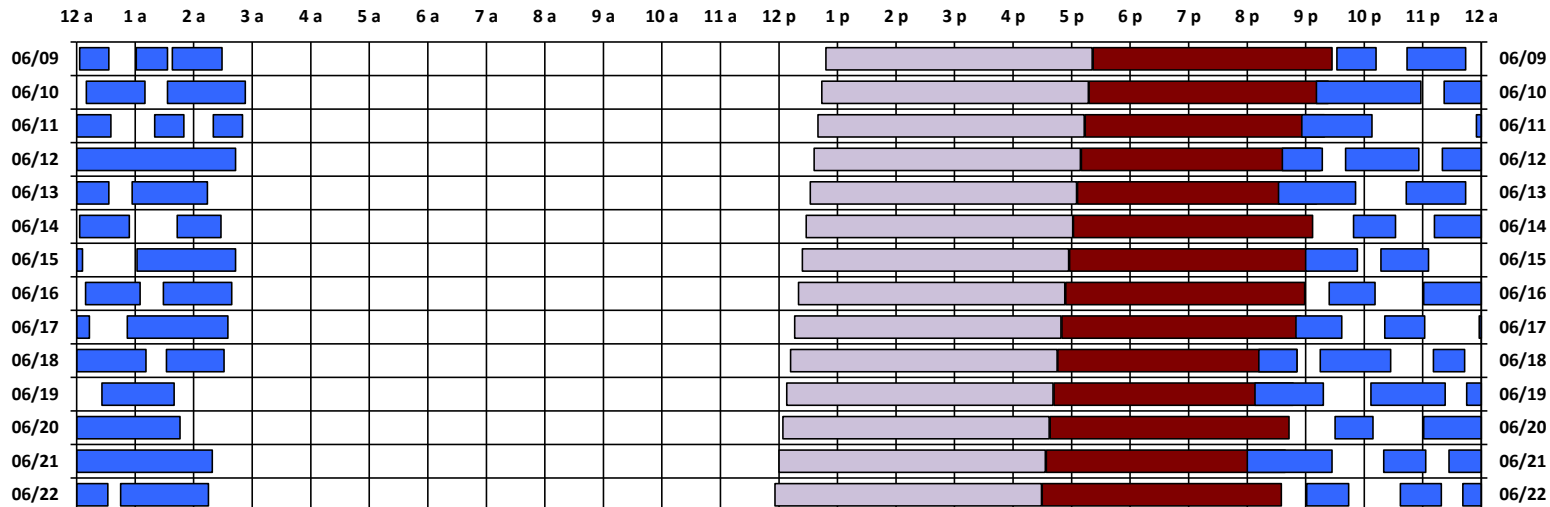

You are viewing the satellite schedule in Central Time. Daylight saving time, when applicable, is included.

SPTR
Skynet
DSCS

South Pole Satellite Schedule

Date	SPTR Pass 1			SPTR Pass 2			SPTR Pass 3			SPTR Pass 4			SPTR Pass 5			Total Dur	DSCS Pass		Skynet Pass	
	Start	End	Dur	Start	End	Dur	Start	End	Dur	Start	End	Dur	Start	End	Dur		Start	End	Start	End
06/09/19	12:03 A	12:33 A	0:30	1:01 A	1:33 A	0:32	1:38 A	2:29 A	0:51	9:32 P	10:12 P	0:40	10:44 P	11:44 P	1:00	3:33	12:48 P	5:21 P	5:22 P	9:27 P
06/10/19	12:10 A	1:10 A	1:00	1:33 A	2:53 A	1:20	9:11 P	10:58 P	1:47	11:22 P	12:00 A*	0:38	No Pass	No Pass	No Pass	4:45	12:44 P	5:17 P	5:18 P	9:23 P
06/11/19	12:00 A*	12:35 A	0:35	1:20 A	1:50 A	0:30	2:20 A	2:50 A	0:30	8:56 P	10:08 P	1:12	11:55 P	12:00 A*	0:05	2:52	12:40 P	5:13 P	5:14 P	9:19 P
06/12/19	12:00 A*	2:43 A	2:43	8:36 P	9:17 P	0:41	9:41 P	10:56 P	1:15	11:20 P	12:00 A*	0:40	No Pass	No Pass	No Pass	5:19	12:36 P	5:09 P	5:10 P	9:15 P
06/13/19	12:00 A*	12:33 A	0:33	12:57 A	2:14 A	1:17	8:32 P	9:51 P	1:19	10:43 P	11:44 P	1:01	No Pass	No Pass	No Pass	4:10	12:32 P	5:05 P	5:06 P	9:11 P
06/14/19	12:03 A	12:54 A	0:51	1:43 A	2:28 A	0:45	9:49 P	10:32 P	0:43	11:12 P	12:00 A*	0:48	No Pass	No Pass	No Pass	3:07	12:28 P	5:01 P	5:02 P	9:07 P
06/15/19	12:00 A*	12:06 A	0:06	1:02 A	2:43 A	1:41	9:00 P	9:53 P	0:53	10:17 P	11:06 P	0:49	No Pass	No Pass	No Pass	3:29	12:24 P	4:57 P	4:58 P	9:03 P
06/16/19	12:09 A	1:05 A	0:56	1:29 A	2:39 A	1:10	9:24 P	10:11 P	0:47	11:01 P	12:00 A*	0:59	No Pass	No Pass	No Pass	3:52	12:20 P	4:53 P	4:54 P	8:59 P
06/17/19	12:00 A*	12:13 A	0:13	12:52 A	2:35 A	1:43	8:50 P	9:37 P	0:47	10:21 P	11:02 P	0:41	11:58 P	12:00 A*	0:02	3:26	12:16 P	4:49 P	4:50 P	8:55 P
06/18/19	12:00 A*	1:11 A	1:11	1:32 A	2:31 A	0:59	8:12 P	8:51 P	0:39	9:15 P	10:27 P	1:12	11:11 P	11:43 P	0:32	4:33	12:12 P	4:45 P	4:46 P	8:51 P
06/19/19	12:26 A	1:40 A	1:14	8:08 P	9:18 P	1:10	10:07 P	11:23 P	1:16	11:45 P	12:00 A*	0:15	No Pass	No Pass	No Pass	3:55	12:08 P	4:41 P	4:42 P	8:47 P
06/20/19	12:00 A*	1:46 A	1:46	9:30 P	10:09 P	0:39	11:01 P	12:00 A*	0:59	No Pass	No Pass	No Pass	No Pass	No Pass	No Pass	3:24	12:04 P	4:37 P	4:38 P	8:43 P
06/21/19	12:00 A*	2:19 A	2:19	8:00 P	9:27 P	1:27	10:20 P	11:03 P	0:43	11:27 P	12:00 A*	0:33	No Pass	No Pass	No Pass	5:02	12:00 P	4:33 P	4:34 P	8:39 P
06/22/19	12:00 A*	12:32 A	0:32	12:45 A	2:15 A	1:30	9:01 P	9:44 P	0:43	10:37 P	11:19 P	0:42	11:41 P	12:00 A*	0:19	3:46	11:56 A	4:29 P	4:30 P	8:35 P

* Pass continues from previous or into next day.

† An additional pass occurs on this day, not shown on the schedule. Refer to CEL text file for details.

Schedule updated on 06/10/19