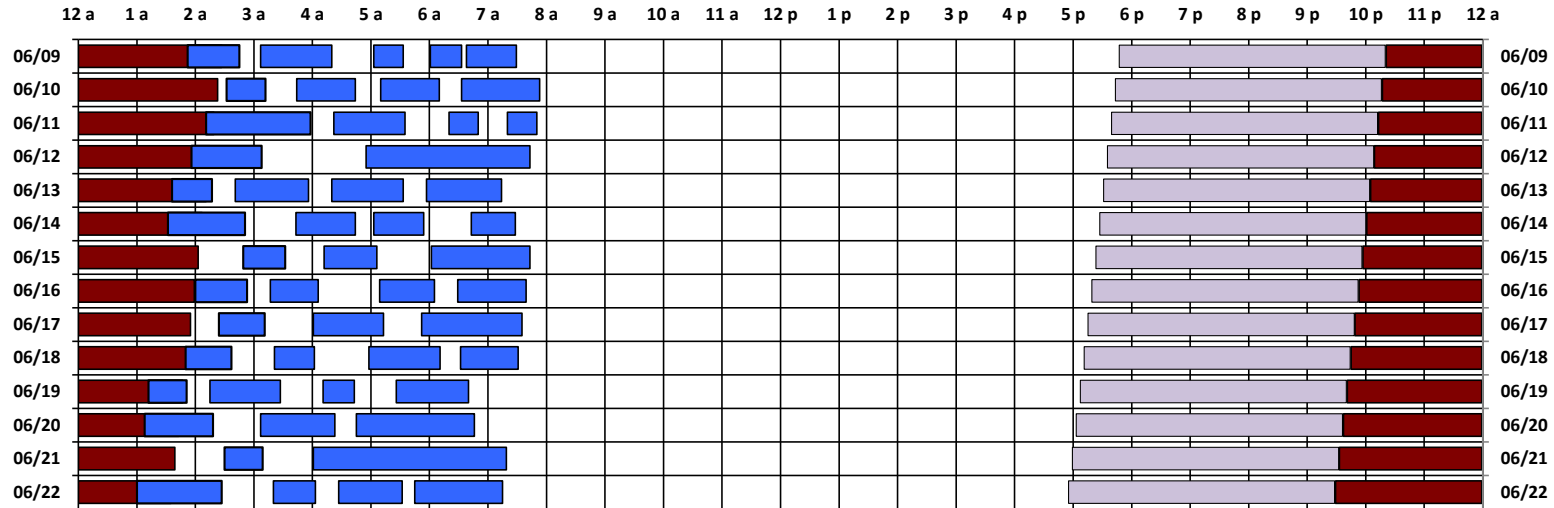

## South Pole Satellite Schedule

Date	SPTR Pass 1			SPTR Pass 2			SPTR Pass 3			SPTR Pass 4			SPTR Pass 5			Total Dur	DSCS Pass		Skynet Pass	
	Start	End	Dur	Start	End	Dur	Start	End	Dur	Start	End	Dur	Start	End	Dur		Start	End	Start	End
06/09/19	1:52 A	2:45 A	0:53	3:07 A	4:20 A	1:13	5:03 A	5:33 A	0:30	6:01 A	6:33 A	0:32	6:38 A	7:29 A	0:51	3:59	5:48 P	10:21 P	10:22 P	2:27 A
06/10/19	2:32 A	3:12 A	0:40	3:44 A	4:44 A	1:00	5:10 A	6:10 A	1:00	6:33 A	7:53 A	1:20	No Pass	No Pass	No Pass	4:00	5:44 P	10:17 P	10:18 P	2:23 A
06/11/19	2:11 A	3:58 A	1:47	4:22 A	5:35 A	1:13	6:20 A	6:50 A	0:30	7:20 A	7:50 A	0:30	No Pass	No Pass	No Pass	4:00	5:40 P	10:13 P	10:14 P	2:19 A
06/12/19	1:56 A	3:08 A	1:12	4:55 A	7:43 A	2:48	No Pass	No Pass	No Pass	No Pass	No Pass	No Pass	No Pass	No Pass	No Pass	4:00	5:36 P	10:09 P	10:10 P	2:15 A
06/13/19	1:36 A	2:17 A	0:41	2:41 A	3:56 A	1:15	4:20 A	5:33 A	1:13	5:57 A	7:14 A	1:17	No Pass	No Pass	No Pass	4:26	5:32 P	10:05 P	10:06 P	2:11 A
06/14/19	1:32 A	2:51 A	1:19	3:43 A	4:44 A	1:01	5:03 A	5:54 A	0:51	6:43 A	7:28 A	0:45	No Pass	No Pass	No Pass	3:56	5:28 P	10:01 P	10:02 P	2:07 A
06/15/19	2:49 A	3:32 A	0:43	4:12 A	5:06 A	0:54	6:02 A	7:43 A	1:41	No Pass	No Pass	No Pass	No Pass	No Pass	No Pass	3:18	5:24 P	9:57 P	9:58 P	2:03 A
06/16/19	2:00 A	2:53 A	0:53	3:17 A	4:06 A	0:49	5:09 A	6:05 A	0:56	6:29 A	7:39 A	1:10	No Pass	No Pass	No Pass	3:48	5:20 P	9:53 P	9:54 P	1:59 A
06/17/19	2:24 A	3:11 A	0:47	4:01 A	5:13 A	1:12	5:52 A	7:35 A	1:43	No Pass	No Pass	No Pass	No Pass	No Pass	No Pass	3:42	5:16 P	9:49 P	9:50 P	1:55 A
06/18/19	1:50 A	2:37 A	0:47	3:21 A	4:02 A	0:41	4:58 A	6:11 A	1:13	6:32 A	7:31 A	0:59	No Pass	No Pass	No Pass	3:40	5:12 P	9:45 P	9:46 P	1:51 A
06/19/19	1:12 A	1:51 A	0:39	2:15 A	3:27 A	1:12	4:11 A	4:43 A	0:32	5:26 A	6:40 A	1:14	No Pass	No Pass	No Pass	3:37	5:08 P	9:41 P	9:42 P	1:47 A
06/20/19	1:08 A	2:18 A	1:10	3:07 A	4:23 A	1:16	4:45 A	6:46 A	2:01	No Pass	No Pass	No Pass	No Pass	No Pass	No Pass	4:27	5:04 P	9:37 P	9:38 P	1:43 A
06/21/19	2:30 A	3:09 A	0:39	4:01 A	7:19 A	3:18	No Pass	No Pass	No Pass	No Pass	No Pass	No Pass	No Pass	No Pass	No Pass	3:57	5:00 P	9:33 P	9:34 P	1:39 A
06/22/19	1:00 A	2:27 A	1:27	3:20 A	4:03 A	0:43	4:27 A	5:32 A	1:05	5:45 A	7:15 A	1:30	No Pass	No Pass	No Pass	4:45	4:56 P	9:29 P	9:30 P	1:35 A