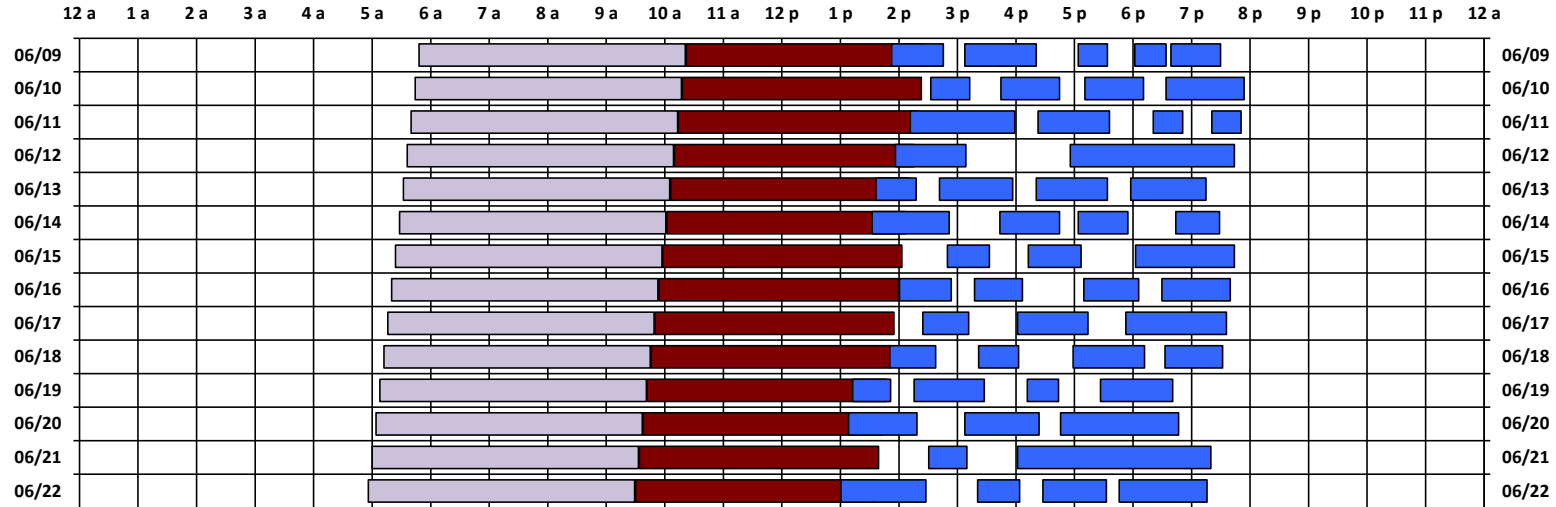

You are viewing the satellite schedule in New Zealand Time. Daylight saving time, when applicable, is included.

SPTR
Skynet
DSCS

South Pole Satellite Schedule

Date	SPTR Pass 1			SPTR Pass 2			SPTR Pass 3			SPTR Pass 4			SPTR Pass 5			Total Dur	DSCS Pass		Skynet Pass	
	Start	End	Dur	Start	End	Dur	Start	End	Dur	Start	End	Dur	Start	End	Dur		Start	End	Start	End
06/09/19	1:52 P	2:45 P	0:53	3:07 P	4:20 P	1:13	5:03 P	5:33 P	0:30	6:01 P	6:33 P	0:32	6:38 P	7:29 P	0:51	3:59	5:48 A	10:21 A	10:22 A	2:27 P
06/10/19	2:32 P	3:12 P	0:40	3:44 P	4:44 P	1:00	5:10 P	6:10 P	1:00	6:33 P	7:53 P	1:20	No Pass	No Pass	No Pass	4:00	5:44 A	10:17 A	10:18 A	2:23 P
06/11/19	2:11 P	3:58 P	1:47	4:22 P	5:35 P	1:13	6:20 P	6:50 P	0:30	7:20 P	7:50 P	0:30	No Pass	No Pass	No Pass	4:00	5:40 A	10:13 A	10:14 A	2:19 P
06/12/19	1:56 P	3:08 P	1:12	4:55 P	7:43 P	2:48	No Pass	No Pass	No Pass	No Pass	No Pass	No Pass	No Pass	No Pass	No Pass	4:00	5:36 A	10:09 A	10:10 A	2:15 P
06/13/19	1:36 P	2:17 P	0:41	2:41 P	3:56 P	1:15	4:20 P	5:33 P	1:13	5:57 P	7:14 P	1:17	No Pass	No Pass	No Pass	4:26	5:32 A	10:05 A	10:06 A	2:11 P
06/14/19	1:32 P	2:51 P	1:19	3:43 P	4:44 P	1:01	5:03 P	5:54 P	0:51	6:43 P	7:28 P	0:45	No Pass	No Pass	No Pass	3:56	5:28 A	10:01 A	10:02 A	2:07 P
06/15/19	2:49 P	3:32 P	0:43	4:12 P	5:06 P	0:54	6:02 P	7:43 P	1:41	No Pass	No Pass	No Pass	No Pass	No Pass	No Pass	3:18	5:24 A	9:57 A	9:58 A	2:03 P
06/16/19	2:00 P	2:53 P	0:53	3:17 P	4:06 P	0:49	5:09 P	6:05 P	0:56	6:29 P	7:39 P	1:10	No Pass	No Pass	No Pass	3:48	5:20 A	9:53 A	9:54 A	1:59 P
06/17/19	2:24 P	3:11 P	0:47	4:01 P	5:13 P	1:12	5:52 P	7:35 P	1:43	No Pass	No Pass	No Pass	No Pass	No Pass	No Pass	3:42	5:16 A	9:49 A	9:50 A	1:55 P
06/18/19	1:50 P	2:37 P	0:47	3:21 P	4:02 P	0:41	4:58 P	6:11 P	1:13	6:32 P	7:31 P	0:59	No Pass	No Pass	No Pass	3:40	5:12 A	9:45 A	9:46 A	1:51 P
06/19/19	1:12 P	1:51 P	0:39	2:15 P	3:27 P	1:12	4:11 P	4:43 P	0:32	5:26 P	6:40 P	1:14	No Pass	No Pass	No Pass	3:37	5:08 A	9:41 A	9:42 A	1:47 P
06/20/19	1:08 P	2:18 P	1:10	3:07 P	4:23 P	1:16	4:45 P	6:46 P	2:01	No Pass	No Pass	No Pass	No Pass	No Pass	No Pass	4:27	5:04 A	9:37 A	9:38 A	1:43 P
06/21/19	2:30 P	3:09 P	0:39	4:01 P	7:19 P	3:18	No Pass	No Pass	No Pass	No Pass	No Pass	No Pass	No Pass	No Pass	No Pass	3:57	5:00 A	9:33 A	9:34 A	1:39 P
06/22/19	1:00 P	2:27 P	1:27	3:20 P	4:03 P	0:43	4:27 P	5:32 P	1:05	5:45 P	7:15 P	1:30	No Pass	No Pass	No Pass	4:45	4:56 A	9:29 A	9:30 A	1:35 P

* Pass continues from previous or into next day.

† An additional pass occurs on this day, not shown on the schedule. Refer to CEL text file for details.

Schedule updated on 06/10/19