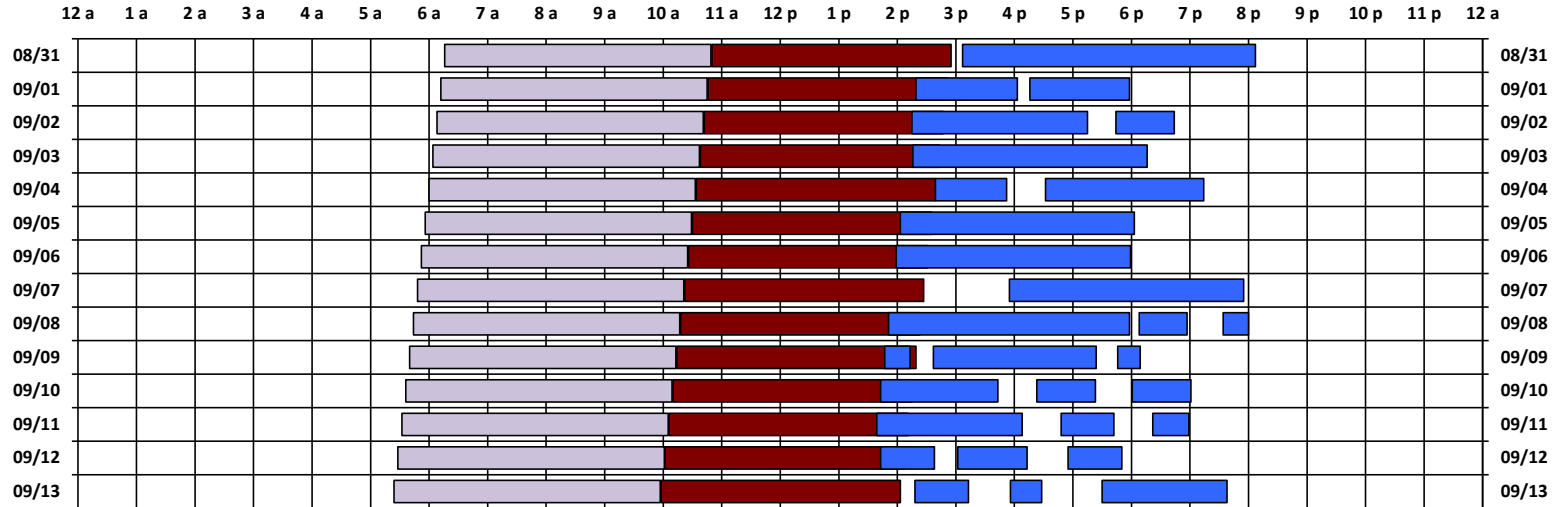

You are viewing the satellite schedule in Mountain Time. Daylight saving time, when applicable, is included.

SPTR
Skynet
DSCS

South Pole Satellite Schedule

Date	SPTR Pass 1			SPTR Pass 2			SPTR Pass 3			SPTR Pass 4			SPTR Pass 5			Total Dur	DSCS Pass		Skynet Pass	
	Start	End	Dur	Start	End	Dur	Start	End	Dur	Start	End	Dur	Start	End	Dur		Start	End	Start	End
08/31/19	3:07 P	8:07 P	5:00	No Pass	No Pass	No Pass	No Pass	No Pass	No Pass	No Pass	No Pass	No Pass	No Pass	No Pass	No Pass	5:00	6:16 A	10:49 A	10:50 A	2:55 P
09/01/19	2:19 P	4:03 P	1:44	4:16 P	5:58 P	1:42	No Pass	No Pass	No Pass	No Pass	No Pass	No Pass	No Pass	No Pass	No Pass	3:26	6:12 A	10:45 A	10:46 A	2:51 P
09/02/19	2:15 P	5:15 P	3:00	5:44 P	6:44 P	1:00	No Pass	No Pass	No Pass	No Pass	No Pass	No Pass	No Pass	No Pass	No Pass	4:00	6:08 A	10:41 A	10:42 A	2:47 P
09/03/19	2:16 P	6:16 P	4:00	No Pass	No Pass	No Pass	No Pass	No Pass	No Pass	No Pass	No Pass	No Pass	No Pass	No Pass	No Pass	4:00	6:04 A	10:37 A	10:38 A	2:43 P
09/04/19	2:39 P	3:52 P	1:13	4:32 P	7:14 P	2:42	No Pass	No Pass	No Pass	No Pass	No Pass	No Pass	No Pass	No Pass	No Pass	3:55	6:00 A	10:33 A	10:34 A	2:39 P
09/05/19	2:03 P	6:03 P	4:00	No Pass	No Pass	No Pass	No Pass	No Pass	No Pass	No Pass	No Pass	No Pass	No Pass	No Pass	No Pass	4:00	5:56 A	10:29 A	10:30 A	2:35 P
09/06/19	1:59 P	5:59 P	4:00	No Pass	No Pass	No Pass	No Pass	No Pass	No Pass	No Pass	No Pass	No Pass	No Pass	No Pass	No Pass	4:00	5:52 A	10:25 A	10:26 A	2:31 P
09/07/19	3:55 P	7:55 P	4:00	No Pass	No Pass	No Pass	No Pass	No Pass	No Pass	No Pass	No Pass	No Pass	No Pass	No Pass	No Pass	4:00	5:48 A	10:21 A	10:22 A	2:27 P
09/08/19	1:51 P	5:58 P	4:07	6:08 P	6:57 P	0:49	7:34 P	8:00 P	0:26	No Pass	No Pass	No Pass	No Pass	No Pass	No Pass	5:22	5:44 A	10:17 A	10:18 A	2:23 P
09/09/19	1:47 P	2:13 P	0:26	2:37 P	5:24 P	2:47	5:46 P	6:09 P	0:23	No Pass	No Pass	No Pass	No Pass	No Pass	No Pass	3:36	5:40 A	10:13 A	10:14 A	2:19 P
09/10/19	1:43 P	3:43 P	2:00	4:23 P	5:23 P	1:00	6:01 P	7:01 P	1:00	No Pass	No Pass	No Pass	No Pass	No Pass	No Pass	4:00	5:36 A	10:09 A	10:10 A	2:15 P
09/11/19	1:39 P	4:08 P	2:29	4:48 P	5:42 P	0:54	6:22 P	6:59 P	0:37	No Pass	No Pass	No Pass	No Pass	No Pass	No Pass	4:00	5:32 A	10:05 A	10:06 A	2:11 P
09/12/19	1:43 P	2:38 P	0:55	3:02 P	4:13 P	1:11	4:55 P	5:50 P	0:55	No Pass	No Pass	No Pass	No Pass	No Pass	No Pass	3:01	5:28 A	10:01 A	10:02 A	2:07 P
09/13/19	2:18 P	3:13 P	0:55	3:56 P	4:28 P	0:32	5:30 P	7:38 P	2:08	No Pass	No Pass	No Pass	No Pass	No Pass	No Pass	3:35	5:24 A	9:57 A	9:58 A	2:03 P

* Pass continues from previous or into next day.

† An additional pass occurs on this day, not shown on the schedule. Refer to CEL text file for details.

Schedule updated on 09/05/19