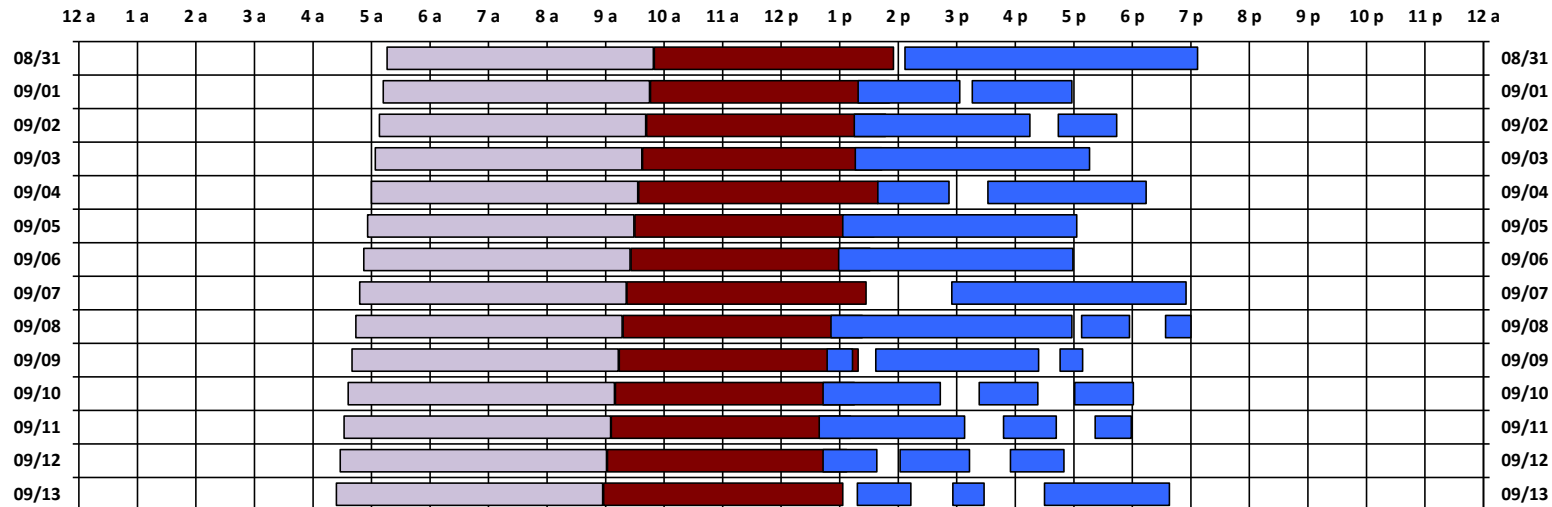

You are viewing the satellite schedule in Pacific Time. Daylight saving time, when applicable, is included.

SPTR
Skynet
DSCS

South Pole Satellite Schedule

Date	SPTR Pass 1			SPTR Pass 2			SPTR Pass 3			SPTR Pass 4			SPTR Pass 5			Total Dur	DSCS Pass		Skynet Pass	
	Start	End	Dur	Start	End	Dur	Start	End	Dur	Start	End	Dur	Start	End	Dur		Start	End	Start	End
08/31/19	2:07 P	7:07 P	5:00	No Pass	No Pass	No Pass	No Pass	No Pass	No Pass	No Pass	No Pass	No Pass	No Pass	No Pass	No Pass	5:00	5:16 A	9:49 A	9:50 A	1:55 P
09/01/19	1:19 P	3:03 P	1:44	3:16 P	4:58 P	1:42	No Pass	No Pass	No Pass	No Pass	No Pass	No Pass	No Pass	No Pass	No Pass	3:26	5:12 A	9:45 A	9:46 A	1:51 P
09/02/19	1:15 P	4:15 P	3:00	4:44 P	5:44 P	1:00	No Pass	No Pass	No Pass	No Pass	No Pass	No Pass	No Pass	No Pass	No Pass	4:00	5:08 A	9:41 A	9:42 A	1:47 P
09/03/19	1:16 P	5:16 P	4:00	No Pass	No Pass	No Pass	No Pass	No Pass	No Pass	No Pass	No Pass	No Pass	No Pass	No Pass	No Pass	4:00	5:04 A	9:37 A	9:38 A	1:43 P
09/04/19	1:39 P	2:52 P	1:13	3:32 P	6:14 P	2:42	No Pass	No Pass	No Pass	No Pass	No Pass	No Pass	No Pass	No Pass	No Pass	3:55	5:00 A	9:33 A	9:34 A	1:39 P
09/05/19	1:03 P	5:03 P	4:00	No Pass	No Pass	No Pass	No Pass	No Pass	No Pass	No Pass	No Pass	No Pass	No Pass	No Pass	No Pass	4:00	4:56 A	9:29 A	9:30 A	1:35 P
09/06/19	12:59 P	4:59 P	4:00	No Pass	No Pass	No Pass	No Pass	No Pass	No Pass	No Pass	No Pass	No Pass	No Pass	No Pass	No Pass	4:00	4:52 A	9:25 A	9:26 A	1:31 P
09/07/19	2:55 P	6:55 P	4:00	No Pass	No Pass	No Pass	No Pass	No Pass	No Pass	No Pass	No Pass	No Pass	No Pass	No Pass	No Pass	4:00	4:48 A	9:21 A	9:22 A	1:27 P
09/08/19	12:51 P	4:58 P	4:07	5:08 P	5:57 P	0:49	6:34 P	7:00 P	0:26	No Pass	No Pass	No Pass	No Pass	No Pass	No Pass	5:22	4:44 A	9:17 A	9:18 A	1:23 P
09/09/19	12:47 P	1:13 P	0:26	1:37 P	4:24 P	2:47	4:46 P	5:09 P	0:23	No Pass	No Pass	No Pass	No Pass	No Pass	No Pass	3:36	4:40 A	9:13 A	9:14 A	1:19 P
09/10/19	12:43 P	2:43 P	2:00	3:23 P	4:23 P	1:00	5:01 P	6:01 P	1:00	No Pass	No Pass	No Pass	No Pass	No Pass	No Pass	4:00	4:36 A	9:09 A	9:10 A	1:15 P
09/11/19	12:39 P	3:08 P	2:29	3:48 P	4:42 P	0:54	5:22 P	5:59 P	0:37	No Pass	No Pass	No Pass	No Pass	No Pass	No Pass	4:00	4:32 A	9:05 A	9:06 A	1:11 P
09/12/19	12:43 P	1:38 P	0:55	2:02 P	3:13 P	1:11	3:55 P	4:50 P	0:55	No Pass	No Pass	No Pass	No Pass	No Pass	No Pass	3:01	4:28 A	9:01 A	9:02 A	1:07 P
09/13/19	1:18 P	2:13 P	0:55	2:56 P	3:28 P	0:32	4:30 P	6:38 P	2:08	No Pass	No Pass	No Pass	No Pass	No Pass	No Pass	3:35	4:24 A	8:57 A	8:58 A	1:03 P

* Pass continues from previous or into next day.

† An additional pass occurs on this day, not shown on the schedule. Refer to CEL text file for details.

Schedule updated on 09/05/19