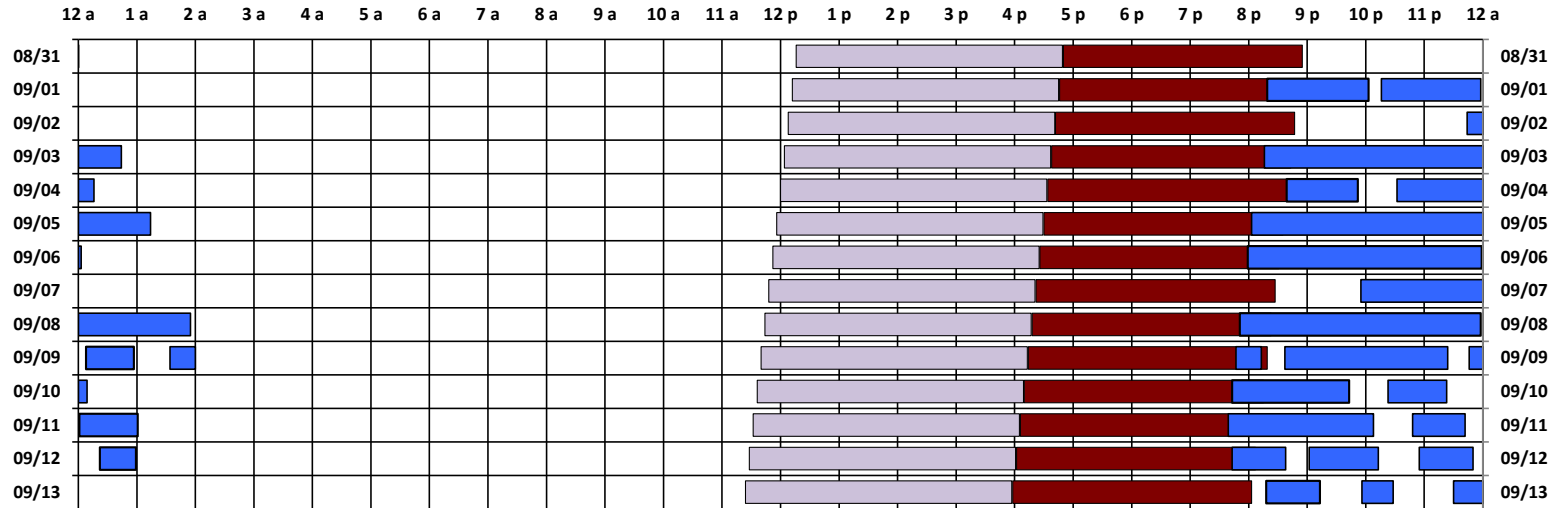

You are viewing the satellite schedule in Zulu (UTC) Time.

SPTR
Skynet
DSCS

South Pole Satellite Schedule

Date	SPTR Pass 1			SPTR Pass 2			SPTR Pass 3			SPTR Pass 4			SPTR Pass 5			Total Dur	DSCS Pass		Skynet Pass	
	Start	End	Dur	Start	End	Dur	Start	End	Dur	Start	End	Dur	Start	End	Dur		Start	End	Start	End
08/31/19	9:07 P	12:00 A*	2:53	No Pass	No Pass	No Pass	No Pass	No Pass	No Pass	No Pass	No Pass	No Pass	No Pass	No Pass	No Pass	2:53	12:16 P	4:49 P	4:50 P	8:55 P
09/01/19	12:00 A*	2:07 A	2:07	8:19 P	10:03 P	1:44	10:16 P	11:58 P	1:42	No Pass	No Pass	No Pass	No Pass	No Pass	No Pass	5:33	12:12 P	4:45 P	4:46 P	8:51 P
09/02/19	11:44 P	12:00 A*	0:16	No Pass	No Pass	No Pass	No Pass	No Pass	No Pass	No Pass	No Pass	No Pass	No Pass	No Pass	No Pass	0:16	12:08 P	4:41 P	4:42 P	8:47 P
09/03/19	12:00 A*	12:44 A	0:44	8:16 P	12:00 A*	3:44	No Pass	No Pass	No Pass	No Pass	No Pass	No Pass	No Pass	No Pass	No Pass	4:28	12:04 P	4:37 P	4:38 P	8:43 P
09/04/19	12:00 A*	12:16 A	0:16	8:39 P	9:52 P	1:13	10:32 P	12:00 A*	1:28	No Pass	No Pass	No Pass	No Pass	No Pass	No Pass	2:57	12:00 P	4:33 P	4:34 P	8:39 P
09/05/19	12:00 A*	1:14 A	1:14	8:03 P	12:00 A*	3:57	No Pass	No Pass	No Pass	No Pass	No Pass	No Pass	No Pass	No Pass	No Pass	5:11	11:56 A	4:29 P	4:30 P	8:35 P
09/06/19	12:00 A*	12:03 A	0:03	7:59 P	11:59 P	4:00	No Pass	No Pass	No Pass	No Pass	No Pass	No Pass	No Pass	No Pass	No Pass	4:03	11:52 A	4:25 P	4:26 P	8:31 P
09/07/19	9:55 P	12:00 A*	2:05	No Pass	No Pass	No Pass	No Pass	No Pass	No Pass	No Pass	No Pass	No Pass	No Pass	No Pass	No Pass	2:05	11:48 A	4:21 P	4:22 P	8:27 P
09/08/19	12:00 A*	1:55 A	1:55	7:51 P	11:58 P	4:07	No Pass	No Pass	No Pass	No Pass	No Pass	No Pass	No Pass	No Pass	No Pass	6:02	11:44 A	4:17 P	4:18 P	8:23 P
09/09/19	12:08 A	12:57 A	0:49	1:34 A	2:00 A	0:26	7:47 P	8:13 P	0:26	8:37 P	11:24 P	2:47	11:46 P	12:00 A*	0:14	4:42	11:40 A	4:13 P	4:14 P	8:19 P
09/10/19	12:00 A*	12:09 A	0:09	7:43 P	9:43 P	2:00	10:23 P	11:23 P	1:00	No Pass	No Pass	No Pass	No Pass	No Pass	No Pass	3:09	11:36 A	4:09 P	4:10 P	8:15 P
09/11/19	12:01 A	1:01 A	1:00	7:39 P	10:08 P	2:29	10:48 P	11:42 P	0:54	No Pass	No Pass	No Pass	No Pass	No Pass	No Pass	4:23	11:32 A	4:05 P	4:06 P	8:11 P
09/12/19	12:22 A	12:59 A	0:37	7:43 P	8:38 P	0:55	9:02 P	10:13 P	1:11	10:55 P	11:50 P	0:55	No Pass	No Pass	No Pass	3:38	11:28 A	4:01 P	4:02 P	8:07 P
09/13/19	8:18 P	9:13 P	0:55	9:56 P	10:28 P	0:32	11:30 P	12:00 A*	0:30	No Pass	No Pass	No Pass	No Pass	No Pass	No Pass	1:57	11:24 A	3:57 P	3:58 P	8:03 P