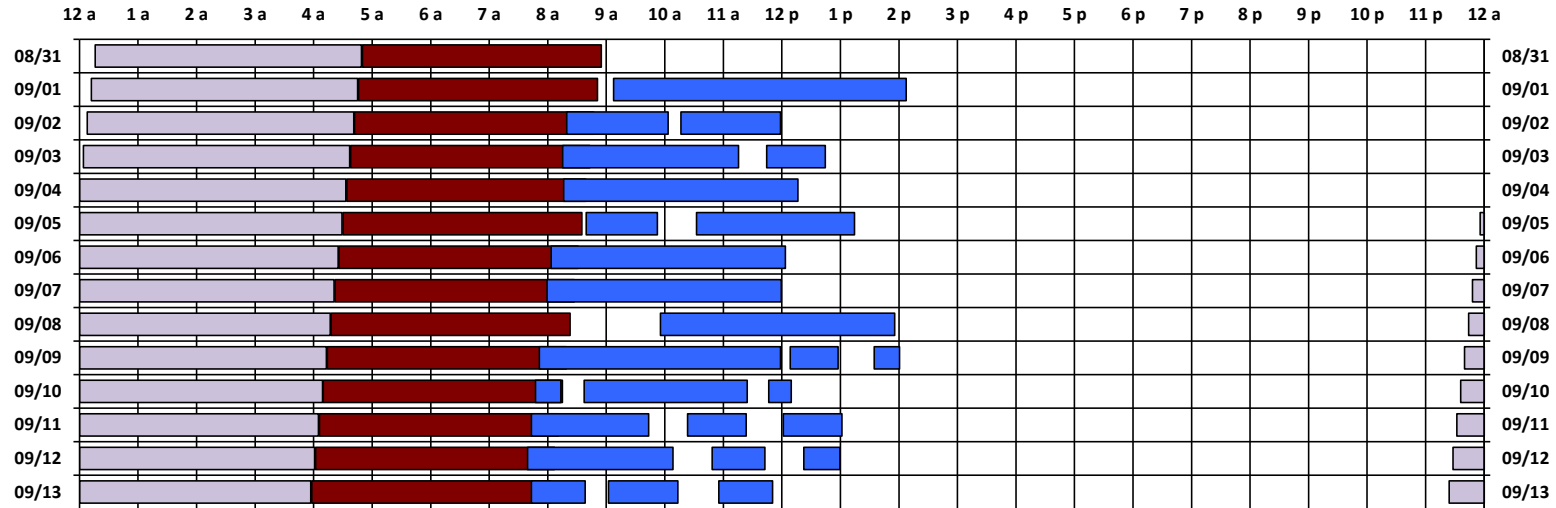

You are viewing the satellite schedule in New Zealand Time. Daylight saving time, when applicable, is included.

SPTR
Skynet
DSCS

South Pole Satellite Schedule

Date	SPTR Pass 1			SPTR Pass 2			SPTR Pass 3			SPTR Pass 4			SPTR Pass 5			Total Dur	DSCS Pass		Skynet Pass	
	Start	End	Dur	Start	End	Dur	Start	End	Dur	Start	End	Dur	Start	End	Dur		Start	End	Start	End
08/31/19	No Pass	No Pass	No Pass	No Pass	No Pass	No Pass	No Pass	No Pass	No Pass	No Pass	No Pass	No Pass	No Pass	No Pass	No Pass	0:00	12:16 A	4:49 A	4:50 A	8:55 A
09/01/19	9:07 A	2:07 P	5:00	No Pass	No Pass	No Pass	No Pass	No Pass	No Pass	No Pass	No Pass	No Pass	No Pass	No Pass	No Pass	5:00	12:12 A	4:45 A	4:46 A	8:51 A
09/02/19	8:19 A	10:03 A	1:44	10:16 A	11:58 A	1:42	No Pass	No Pass	No Pass	No Pass	No Pass	No Pass	No Pass	No Pass	No Pass	3:26	12:08 A	4:41 A	4:42 A	8:47 A
09/03/19	8:15 A	11:15 A	3:00	11:44 A	12:44 P	1:00	No Pass	No Pass	No Pass	No Pass	No Pass	No Pass	No Pass	No Pass	No Pass	4:00	12:04 A	4:37 A	4:38 A	8:43 A
09/04/19	8:16 A	12:16 P	4:00	No Pass	No Pass	No Pass	No Pass	No Pass	No Pass	No Pass	No Pass	No Pass	No Pass	No Pass	No Pass	4:00	12:00 A	4:33 A	4:34 A	8:39 A
09/05/19	8:39 A	9:52 A	1:13	10:32 A	1:14 P	2:42	No Pass	No Pass	No Pass	No Pass	No Pass	No Pass	No Pass	No Pass	No Pass	3:55	11:56 P	4:29 A	4:30 A	8:35 A
09/06/19	8:03 A	12:03 P	4:00	No Pass	No Pass	No Pass	No Pass	No Pass	No Pass	No Pass	No Pass	No Pass	No Pass	No Pass	No Pass	4:00	11:52 P	4:25 A	4:26 A	8:31 A
09/07/19	7:59 A	11:59 A	4:00	No Pass	No Pass	No Pass	No Pass	No Pass	No Pass	No Pass	No Pass	No Pass	No Pass	No Pass	No Pass	4:00	11:48 P	4:21 A	4:22 A	8:27 A
09/08/19	9:55 A	1:55 P	4:00	No Pass	No Pass	No Pass	No Pass	No Pass	No Pass	No Pass	No Pass	No Pass	No Pass	No Pass	No Pass	4:00	11:44 P	4:17 A	4:18 A	8:23 A
09/09/19	7:51 A	11:58 A	4:07	12:08 P	12:57 P	0:49	1:34 P	2:00 P	0:26	No Pass	No Pass	No Pass	No Pass	No Pass	No Pass	5:22	11:40 P	4:13 A	4:14 A	8:19 A
09/10/19	7:47 A	8:13 A	0:26	8:37 A	11:24 A	2:47	11:46 A	12:09 P	0:23	No Pass	No Pass	No Pass	No Pass	No Pass	No Pass	3:36	11:36 P	4:09 A	4:10 A	8:15 A
09/11/19	7:43 A	9:43 A	2:00	10:23 A	11:23 A	1:00	12:01 P	1:01 P	1:00	No Pass	No Pass	No Pass	No Pass	No Pass	No Pass	4:00	11:32 P	4:05 A	4:06 A	8:11 A
09/12/19	7:39 A	10:08 A	2:29	10:48 A	11:42 A	0:54	12:22 P	12:59 P	0:37	No Pass	No Pass	No Pass	No Pass	No Pass	No Pass	4:00	11:28 P	4:01 A	4:02 A	8:07 A
09/13/19	7:43 A	8:38 A	0:55	9:02 A	10:13 A	1:11	10:55 A	11:50 A	0:55	No Pass	No Pass	No Pass	No Pass	No Pass	No Pass	3:01	11:24 P	3:57 A	3:58 A	8:03 A

* Pass continues from previous or into next day.

† An additional pass occurs on this day, not shown on the schedule. Refer to CEL text file for details.

Schedule updated on 09/05/19