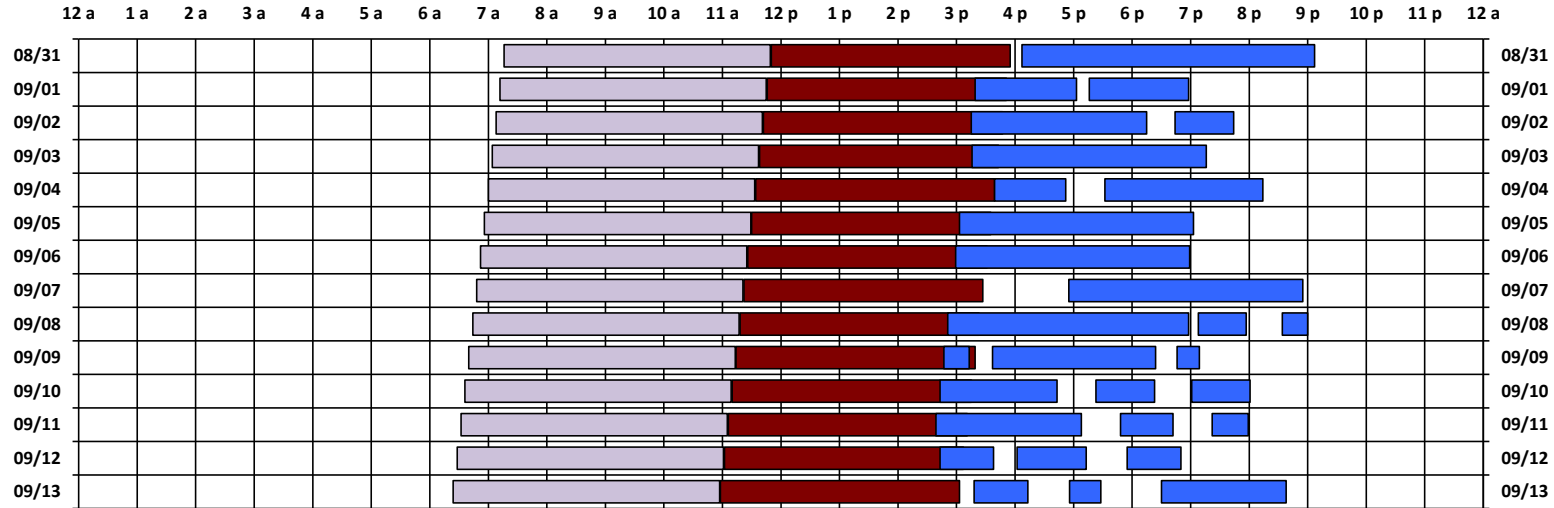

You are viewing the satellite schedule in Central Time. Daylight saving time, when applicable, is included.

SPTR
Skynet
DSCS

South Pole Satellite Schedule

Date	SPTR Pass 1			SPTR Pass 2			SPTR Pass 3			SPTR Pass 4			SPTR Pass 5			Total Dur	DSCS Pass		Skynet Pass	
	Start	End	Dur	Start	End	Dur	Start	End	Dur	Start	End	Dur	Start	End	Dur		Start	End	Start	End
08/31/19	4:07 P	9:07 P	5:00	No Pass	No Pass	No Pass	No Pass	No Pass	No Pass	No Pass	No Pass	No Pass	No Pass	No Pass	No Pass	5:00	7:16 A	11:49 A	11:50 A	3:55 P
09/01/19	3:19 P	5:03 P	1:44	5:16 P	6:58 P	1:42	No Pass	No Pass	No Pass	No Pass	No Pass	No Pass	No Pass	No Pass	No Pass	3:26	7:12 A	11:45 A	11:46 A	3:51 P
09/02/19	3:15 P	6:15 P	3:00	6:44 P	7:44 P	1:00	No Pass	No Pass	No Pass	No Pass	No Pass	No Pass	No Pass	No Pass	No Pass	4:00	7:08 A	11:41 A	11:42 A	3:47 P
09/03/19	3:16 P	7:16 P	4:00	No Pass	No Pass	No Pass	No Pass	No Pass	No Pass	No Pass	No Pass	No Pass	No Pass	No Pass	No Pass	4:00	7:04 A	11:37 A	11:38 A	3:43 P
09/04/19	3:39 P	4:52 P	1:13	5:32 P	8:14 P	2:42	No Pass	No Pass	No Pass	No Pass	No Pass	No Pass	No Pass	No Pass	No Pass	3:55	7:00 A	11:33 A	11:34 A	3:39 P
09/05/19	3:03 P	7:03 P	4:00	No Pass	No Pass	No Pass	No Pass	No Pass	No Pass	No Pass	No Pass	No Pass	No Pass	No Pass	No Pass	4:00	6:56 A	11:29 A	11:30 A	3:35 P
09/06/19	2:59 P	6:59 P	4:00	No Pass	No Pass	No Pass	No Pass	No Pass	No Pass	No Pass	No Pass	No Pass	No Pass	No Pass	No Pass	4:00	6:52 A	11:25 A	11:26 A	3:31 P
09/07/19	4:55 P	8:55 P	4:00	No Pass	No Pass	No Pass	No Pass	No Pass	No Pass	No Pass	No Pass	No Pass	No Pass	No Pass	No Pass	4:00	6:48 A	11:21 A	11:22 A	3:27 P
09/08/19	2:51 P	6:58 P	4:07	7:08 P	7:57 P	0:49	8:34 P	9:00 P	0:26	No Pass	No Pass	No Pass	No Pass	No Pass	No Pass	5:22	6:44 A	11:17 A	11:18 A	3:23 P
09/09/19	2:47 P	3:13 P	0:26	3:37 P	6:24 P	2:47	6:46 P	7:09 P	0:23	No Pass	No Pass	No Pass	No Pass	No Pass	No Pass	3:36	6:40 A	11:13 A	11:14 A	3:19 P
09/10/19	2:43 P	4:43 P	2:00	5:23 P	6:23 P	1:00	7:01 P	8:01 P	1:00	No Pass	No Pass	No Pass	No Pass	No Pass	No Pass	4:00	6:36 A	11:09 A	11:10 A	3:15 P
09/11/19	2:39 P	5:08 P	2:29	5:48 P	6:42 P	0:54	7:22 P	7:59 P	0:37	No Pass	No Pass	No Pass	No Pass	No Pass	No Pass	4:00	6:32 A	11:05 A	11:06 A	3:11 P
09/12/19	2:43 P	3:38 P	0:55	4:02 P	5:13 P	1:11	5:55 P	6:50 P	0:55	No Pass	No Pass	No Pass	No Pass	No Pass	No Pass	3:01	6:28 A	11:01 A	11:02 A	3:07 P
09/13/19	3:18 P	4:13 P	0:55	4:56 P	5:28 P	0:32	6:30 P	8:38 P	2:08	No Pass	No Pass	No Pass	No Pass	No Pass	No Pass	3:35	6:24 A	10:57 A	10:58 A	3:03 P

* Pass continues from previous or into next day.

† An additional pass occurs on this day, not shown on the schedule. Refer to CEL text file for details.

Schedule updated on 09/05/19