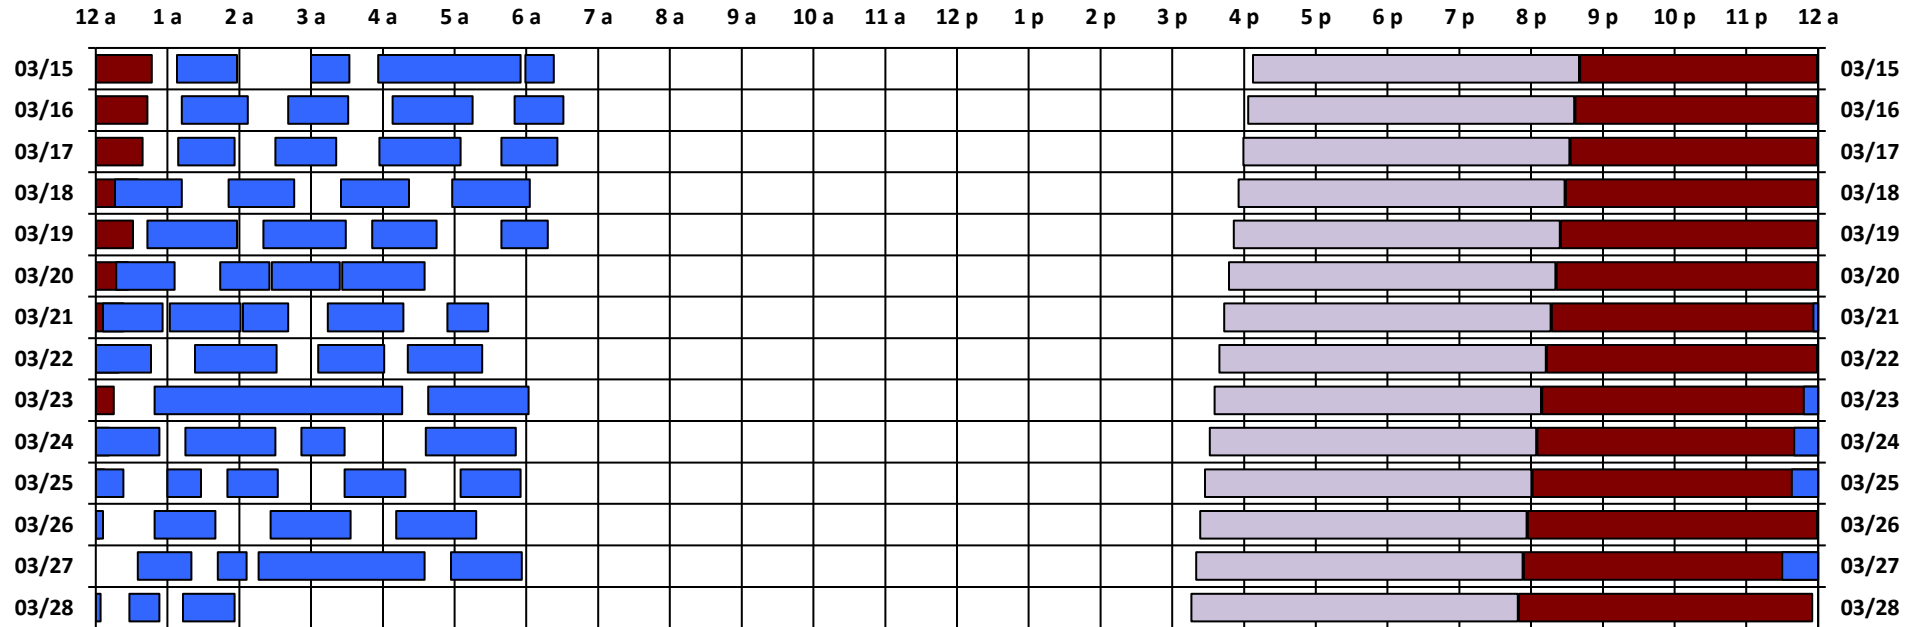

You are viewing the satellite schedule in Pacific Time. Daylight saving time, when applicable, is included.

SPTR
Skynet
DSCS

South Pole Satellite Schedule

Date	SPTR Pass 1			SPTR Pass 2			SPTR Pass 3			SPTR Pass 4			SPTR Pass 5			Total Dur	DSCS Pass		Skynet Pass	
	Start	End	Dur	Start	End	Dur	Start	End	Dur	Start	End	Dur	Start	End	Dur		Start	End	Start	End
03/15/20	1:08 A	1:58 A	0:50	3:00 A	3:32 A	0:32	3:56 A	5:55 A	1:59	5:59 A	6:23 A	0:24	No Pass	No Pass	No Pass	3:45	4:08 P	8:41 P	8:42 P	12:47 A
03/16/20	1:12 A	2:07 A	0:55	2:41 A	3:31 A	0:50	4:08 A	5:15 A	1:07	5:50 A	6:31 A	0:41	No Pass	No Pass	No Pass	3:33	4:04 P	8:37 P	8:38 P	12:43 A
03/17/20	1:09 A	1:56 A	0:47	2:30 A	3:21 A	0:51	3:57 A	5:05 A	1:08	5:39 A	6:26 A	0:47	No Pass	No Pass	No Pass	3:33	4:00 P	8:33 P	8:34 P	12:39 A
03/18/20	12:16 A	1:12 A	0:56	1:51 A	2:46 A	0:55	3:25 A	4:22 A	0:57	4:58 A	6:03 A	1:05	No Pass	No Pass	No Pass	3:53	3:56 P	8:29 P	8:30 P	12:35 A
03/19/20	12:43 A	1:58 A	1:15	2:20 A	3:29 A	1:09	3:51 A	4:45 A	0:54	5:39 A	6:18 A	0:39	No Pass	No Pass	No Pass	3:57	3:52 P	8:25 P	8:26 P	12:31 A
03/20/20	12:17 A	1:06 A	0:49	1:44 A	2:25 A	0:41	2:27 A	3:24 A	0:57	3:26 A	4:35 A	1:09	No Pass	No Pass	No Pass	3:36	3:48 P	8:21 P	8:22 P	12:27 A
03/21/20	12:06 A	12:56 A	0:50	1:02 A	2:01 A	0:59	2:03 A	2:41 A	0:38	3:14 A	4:17 A	1:03	4:54 A	5:28 A	0:34	4:04	3:44 P	8:17 P	8:18 P	12:23 A
03/22/20	1:23 A	2:31 A	1:08	3:06 A	4:01 A	0:55	4:21 A	5:23 A	1:02	No Pass	No Pass	No Pass	No Pass	No Pass	No Pass	3:05	3:40 P	8:13 P	8:14 P	12:19 A
03/23/20	12:49 A	4:16 A	3:27	4:38 A	6:02 A	1:24	11:48 P	12:00 A*	0:12	No Pass	No Pass	No Pass	No Pass	No Pass	No Pass	5:03	3:36 P	8:09 P	8:10 P	12:15 A
03/24/20	12:00 A*	12:53 A	0:53	1:15 A	2:30 A	1:15	2:52 A	3:28 A	0:36	4:36 A	5:51 A	1:15	11:40 P	12:00 A*	0:20	4:19	3:32 P	8:05 P	8:06 P	12:11 A
03/25/20	12:00 A*	12:23 A	0:23	1:00 A	1:28 A	0:28	1:50 A	2:32 A	0:42	3:28 A	4:19 A	0:51	5:05 A	5:55 A	0:50	3:14	3:28 P	8:01 P	8:02 P	12:07 A
03/26/20	12:49 A	1:40 A	0:51	2:26 A	3:33 A	1:07	4:11 A	5:18 A	1:07	No Pass	No Pass	No Pass	No Pass	No Pass	No Pass	3:05	3:24 P	7:57 P	7:58 P	12:03 A
03/27/20	12:35 A	1:20 A	0:45	1:42 A	2:06 A	0:24	2:16 A	4:35 A	2:19	4:57 A	5:56 A	0:59	11:30 P	12:00 A*	0:30	4:57	3:20 P	7:53 P	7:54 P	11:59 P
03/28/20	12:00 A*	12:04 A	0:04	12:28 A	12:53 A	0:25	1:13 A	1:56 A	0:43	No Pass	No Pass	No Pass	No Pass	No Pass	No Pass	1:12	3:16 P	7:49 P	7:50 P	11:55 P

* Pass continues from previous or into next day.

† An additional pass occurs on this day, not shown on the schedule. Refer to CEL text file for details.