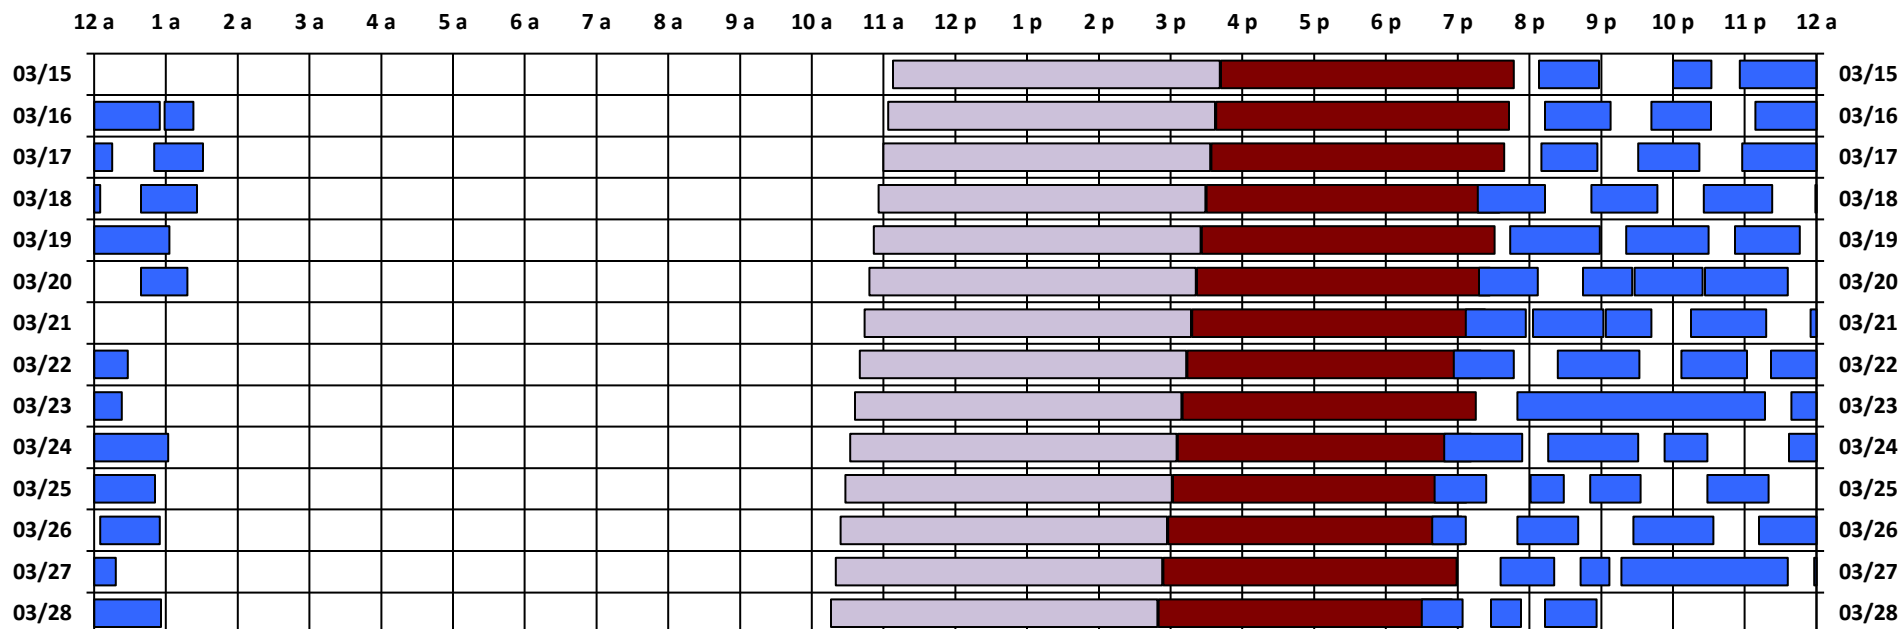

You are viewing the satellite schedule in New Zealand Time. Daylight saving time, when applicable, is included.

SPTR
Skynet
DSCS

South Pole Satellite Schedule

Date	SPTR Pass 1			SPTR Pass 2			SPTR Pass 3			SPTR Pass 4			SPTR Pass 5			Total Dur	DSCS Pass		Skynet Pass	
	Start	End	Dur	Start	End	Dur	Start	End	Dur	Start	End	Dur	Start	End	Dur		Start	End	Start	End
03/15/20	8:08 P	8:58 P	0:50	10:00 P	10:32 P	0:32	10:56 P	12:00 A*	1:04	No Pass	No Pass	No Pass	No Pass	No Pass	No Pass	2:26	11:08 A	3:41 P	3:42 P	7:47 P
03/16/20	12:00 A*	12:55 A	0:55	12:59 A	1:23 A	0:24	8:12 P	9:07 P	0:55	9:41 P	10:31 P	0:50	11:08 P	12:00 A*	0:52	3:56	11:04 A	3:37 P	3:38 P	7:43 P
03/17/20	12:00 A*	12:15 A	0:15	12:50 A	1:31 A	0:41	8:09 P	8:56 P	0:47	9:30 P	10:21 P	0:51	10:57 P	12:00 A*	1:03	3:37	11:00 A	3:33 P	3:34 P	7:39 P
03/18/20	12:00 A*	12:05 A	0:05	12:39 A	1:26 A	0:47	7:16 P	8:12 P	0:56	8:51 P	9:46 P	0:55	10:25 P	11:22 P	0:57	03:40†	10:56 A	3:29 P	3:30 P	7:35 P
03/19/20	7:43 P	8:58 P	1:15	9:20 P	10:29 P	1:09	10:51 P	11:45 P	0:54	No Pass	No Pass	No Pass	No Pass	No Pass	No Pass	3:18	10:52 A	3:25 P	3:26 P	7:31 P
03/20/20	12:39 A	1:18 A	0:39	7:17 P	8:06 P	0:49	8:44 P	9:25 P	0:41	9:27 P	10:24 P	0:57	10:26 P	11:35 P	1:09	4:15	10:48 A	3:21 P	3:22 P	7:27 P
03/21/20	7:06 P	7:56 P	0:50	8:02 P	9:01 P	0:59	9:03 P	9:41 P	0:38	10:14 P	11:17 P	1:03	11:54 P	12:00 A*	0:06	3:36	10:44 A	3:17 P	3:18 P	7:23 P
03/22/20	12:00 A*	12:28 A	0:28	6:56 P	7:46 P	0:50	8:23 P	9:31 P	1:08	10:06 P	11:01 P	0:55	11:21 P	12:00 A*	0:39	4:00	10:40 A	3:13 P	3:14 P	7:19 P
03/23/20	12:00 A*	12:23 A	0:23	7:49 P	11:16 P	3:27	11:38 P	12:00 A*	0:22	No Pass	No Pass	No Pass	No Pass	No Pass	No Pass	4:12	10:36 A	3:09 P	3:10 P	7:15 P
03/24/20	12:00 A*	1:02 A	1:02	6:48 P	7:53 P	1:05	8:15 P	9:30 P	1:15	9:52 P	10:28 P	0:36	11:36 P	12:00 A*	0:24	4:22	10:32 A	3:05 P	3:06 P	7:11 P
03/25/20	12:00 A*	12:51 A	0:51	6:40 P	7:23 P	0:43	8:00 P	8:28 P	0:28	8:50 P	9:32 P	0:42	10:28 P	11:19 P	0:51	3:35	10:28 A	3:01 P	3:02 P	7:07 P
03/26/20	12:05 A	12:55 A	0:50	6:38 P	7:06 P	0:28	7:49 P	8:40 P	0:51	9:26 P	10:33 P	1:07	11:11 P	12:00 A*	0:49	4:05	10:24 A	2:57 P	2:58 P	7:03 P
03/27/20	12:00 A*	12:18 A	0:18	7:35 P	8:20 P	0:45	8:42 P	9:06 P	0:24	9:16 P	11:35 P	2:19	11:57 P	12:00 A*	0:03	3:49	10:20 A	2:53 P	2:54 P	6:59 P
03/28/20	12:00 A*	12:56 A	0:56	6:30 P	7:04 P	0:34	7:28 P	7:53 P	0:25	8:13 P	8:56 P	0:43	No Pass	No Pass	No Pass	2:38	10:16 A	2:49 P	2:50 P	6:55 P

* Pass continues from previous or into next day.

† An additional pass occurs on this day, not shown on the schedule. Refer to CEL text file for details.