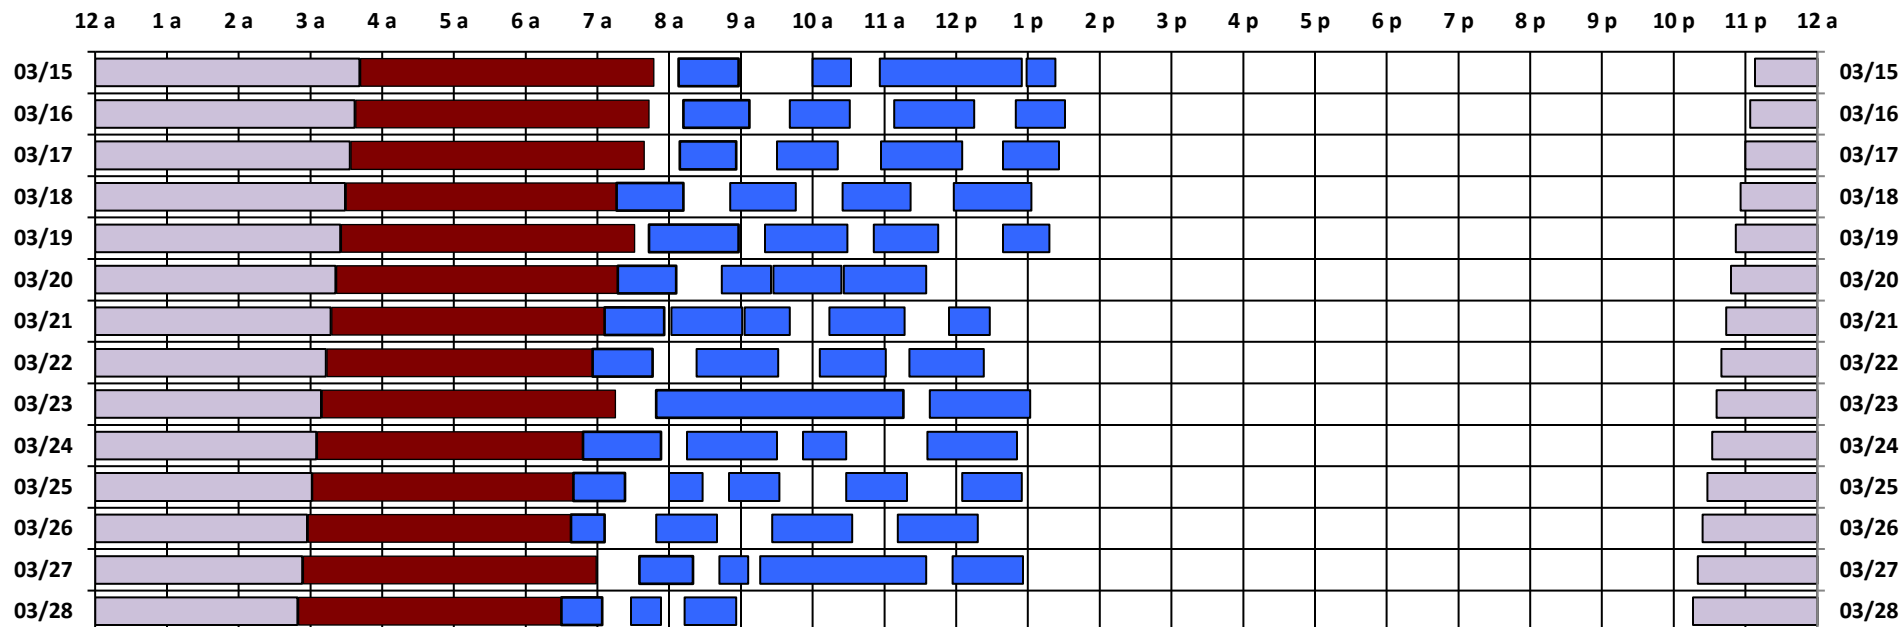

### South Pole Satellite Schedule

Date	SPTR Pass 1			SPTR Pass 2			SPTR Pass 3			SPTR Pass 4			SPTR Pass 5			Total Dur	DSCS Pass		Skynet Pass	
	Start	End	Dur	Start	End	Dur	Start	End	Dur	Start	End	Dur	Start	End	Dur		Start	End	Start	End
03/15/20	8:08 A	8:58 A	0:50	10:00 A	10:32 A	0:32	10:56 A	12:55 P	1:59	12:59 P	1:23 P	0:24	No Pass	No Pass	No Pass	3:45	11:08 P	3:41 A	3:42 A	7:47 A
03/16/20	8:12 A	9:07 A	0:55	9:41 A	10:31 A	0:50	11:08 A	12:15 P	1:07	12:50 P	1:31 P	0:41	No Pass	No Pass	No Pass	3:33	11:04 P	3:37 A	3:38 A	7:43 A
03/17/20	8:09 A	8:56 A	0:47	9:30 A	10:21 A	0:51	10:57 A	12:05 P	1:08	12:39 P	1:26 P	0:47	No Pass	No Pass	No Pass	3:33	11:00 P	3:33 A	3:34 A	7:39 A
03/18/20	7:16 A	8:12 A	0:56	8:51 A	9:46 A	0:55	10:25 A	11:22 A	0:57	11:58 A	1:03 P	1:05	No Pass	No Pass	No Pass	3:53	10:56 P	3:29 A	3:30 A	7:35 A
03/19/20	7:43 A	8:58 A	1:15	9:20 A	10:29 A	1:09	10:51 A	11:45 A	0:54	12:39 P	1:18 P	0:39	No Pass	No Pass	No Pass	3:57	10:52 P	3:25 A	3:26 A	7:31 A
03/20/20	7:17 A	8:06 A	0:49	8:44 A	9:25 A	0:41	9:27 A	10:24 A	0:57	10:26 A	11:35 A	1:09	No Pass	No Pass	No Pass	3:36	10:48 P	3:21 A	3:22 A	7:27 A
03/21/20	7:06 A	7:56 A	0:50	8:02 A	9:01 A	0:59	9:03 A	9:41 A	0:38	10:14 A	11:17 A	1:03	11:54 A	12:28 P	0:34	4:04	10:44 P	3:17 A	3:18 A	7:23 A
03/22/20	6:56 A	7:46 A	0:50	8:23 A	9:31 A	1:08	10:06 A	11:01 A	0:55	11:21 A	12:23 P	1:02	No Pass	No Pass	No Pass	3:55	10:40 P	3:13 A	3:14 A	7:19 A
03/23/20	7:49 A	11:16 A	3:27	11:38 A	1:02 P	1:24	No Pass	No Pass	No Pass	No Pass	No Pass	No Pass	No Pass	No Pass	No Pass	4:51	10:36 P	3:09 A	3:10 A	7:15 A
03/24/20	6:48 A	7:53 A	1:05	8:15 A	9:30 A	1:15	9:52 A	10:28 A	0:36	11:36 A	12:51 P	1:15	No Pass	No Pass	No Pass	4:11	10:32 P	3:05 A	3:06 A	7:11 A
03/25/20	6:40 A	7:23 A	0:43	8:00 A	8:28 A	0:28	8:50 A	9:32 A	0:42	10:28 A	11:19 A	0:51	12:05 P	12:55 P	0:50	3:34	10:28 P	3:01 A	3:02 A	7:07 A
03/26/20	6:38 A	7:06 A	0:28	7:49 A	8:40 A	0:51	9:26 A	10:33 A	1:07	11:11 A	12:18 P	1:07	No Pass	No Pass	No Pass	3:33	10:24 P	2:57 A	2:58 A	7:03 A
03/27/20	7:35 A	8:20 A	0:45	8:42 A	9:06 A	0:24	9:16 A	11:35 A	2:19	11:57 A	12:56 P	0:59	No Pass	No Pass	No Pass	4:27	10:20 P	2:53 A	2:54 A	6:59 A
03/28/20	6:30 A	7:04 A	0:34	7:28 A	7:53 A	0:25	8:13 A	8:56 A	0:43	No Pass	No Pass	No Pass	No Pass	No Pass	No Pass	1:42	10:16 P	2:49 A	2:50 A	6:55 A