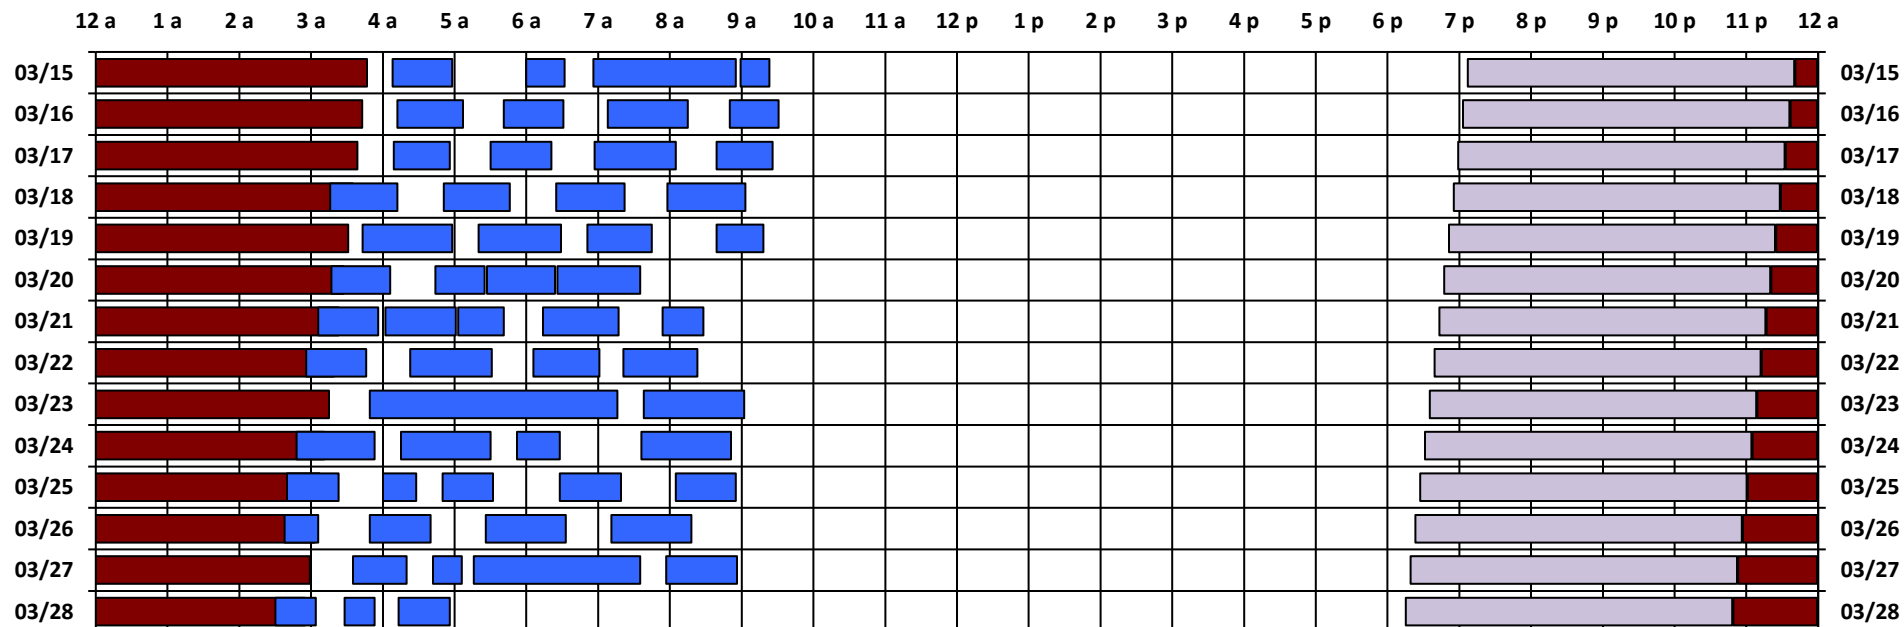

You are viewing the satellite schedule in Eastern Time. Daylight saving time, when applicable, is included.

SPTR
Skynet
DSCS

South Pole Satellite Schedule

Date	SPTR Pass 1			SPTR Pass 2			SPTR Pass 3			SPTR Pass 4			SPTR Pass 5			Total Dur	DSCS Pass		Skynet Pass	
	Start	End	Dur	Start	End	Dur	Start	End	Dur	Start	End	Dur	Start	End	Dur		Start	End	Start	End
03/15/20	4:08 A	4:58 A	0:50	6:00 A	6:32 A	0:32	6:56 A	8:55 A	1:59	8:59 A	9:23 A	0:24	No Pass	No Pass	No Pass	3:45	7:08 P	11:41 P	11:42 P	3:47 A
03/16/20	4:12 A	5:07 A	0:55	5:41 A	6:31 A	0:50	7:08 A	8:15 A	1:07	8:50 A	9:31 A	0:41	No Pass	No Pass	No Pass	3:33	7:04 P	11:37 P	11:38 P	3:43 A
03/17/20	4:09 A	4:56 A	0:47	5:30 A	6:21 A	0:51	6:57 A	8:05 A	1:08	8:39 A	9:26 A	0:47	No Pass	No Pass	No Pass	3:33	7:00 P	11:33 P	11:34 P	3:39 A
03/18/20	3:16 A	4:12 A	0:56	4:51 A	5:46 A	0:55	6:25 A	7:22 A	0:57	7:58 A	9:03 A	1:05	No Pass	No Pass	No Pass	3:53	6:56 P	11:29 P	11:30 P	3:35 A
03/19/20	3:43 A	4:58 A	1:15	5:20 A	6:29 A	1:09	6:51 A	7:45 A	0:54	8:39 A	9:18 A	0:39	No Pass	No Pass	No Pass	3:57	6:52 P	11:25 P	11:26 P	3:31 A
03/20/20	3:17 A	4:06 A	0:49	4:44 A	5:25 A	0:41	5:27 A	6:24 A	0:57	6:26 A	7:35 A	1:09	No Pass	No Pass	No Pass	3:36	6:48 P	11:21 P	11:22 P	3:27 A
03/21/20	3:06 A	3:56 A	0:50	4:02 A	5:01 A	0:59	5:03 A	5:41 A	0:38	6:14 A	7:17 A	1:03	7:54 A	8:28 A	0:34	4:04	6:44 P	11:17 P	11:18 P	3:23 A
03/22/20	2:56 A	3:46 A	0:50	4:23 A	5:31 A	1:08	6:06 A	7:01 A	0:55	7:21 A	8:23 A	1:02	No Pass	No Pass	No Pass	3:55	6:40 P	11:13 P	11:14 P	3:19 A
03/23/20	3:49 A	7:16 A	3:27	7:38 A	9:02 A	1:24	No Pass	No Pass	No Pass	No Pass	No Pass	No Pass	No Pass	No Pass	No Pass	4:51	6:36 P	11:09 P	11:10 P	3:15 A
03/24/20	2:48 A	3:53 A	1:05	4:15 A	5:30 A	1:15	5:52 A	6:28 A	0:36	7:36 A	8:51 A	1:15	No Pass	No Pass	No Pass	4:11	6:32 P	11:05 P	11:06 P	3:11 A
03/25/20	2:40 A	3:23 A	0:43	4:00 A	4:28 A	0:28	4:50 A	5:32 A	0:42	6:28 A	7:19 A	0:51	8:05 A	8:55 A	0:50	3:34	6:28 P	11:01 P	11:02 P	3:07 A
03/26/20	2:38 A	3:06 A	0:28	3:49 A	4:40 A	0:51	5:26 A	6:33 A	1:07	7:11 A	8:18 A	1:07	No Pass	No Pass	No Pass	3:33	6:24 P	10:57 P	10:58 P	3:03 A
03/27/20	3:35 A	4:20 A	0:45	4:42 A	5:06 A	0:24	5:16 A	7:35 A	2:19	7:57 A	8:56 A	0:59	No Pass	No Pass	No Pass	4:27	6:20 P	10:53 P	10:54 P	2:59 A
03/28/20	2:30 A	3:04 A	0:34	3:28 A	3:53 A	0:25	4:13 A	4:56 A	0:43	No Pass	No Pass	No Pass	No Pass	No Pass	No Pass	1:42	6:16 P	10:49 P	10:50 P	2:55 A

* Pass continues from previous or into next day.

† An additional pass occurs on this day, not shown on the schedule. Refer to CEL text file for details.