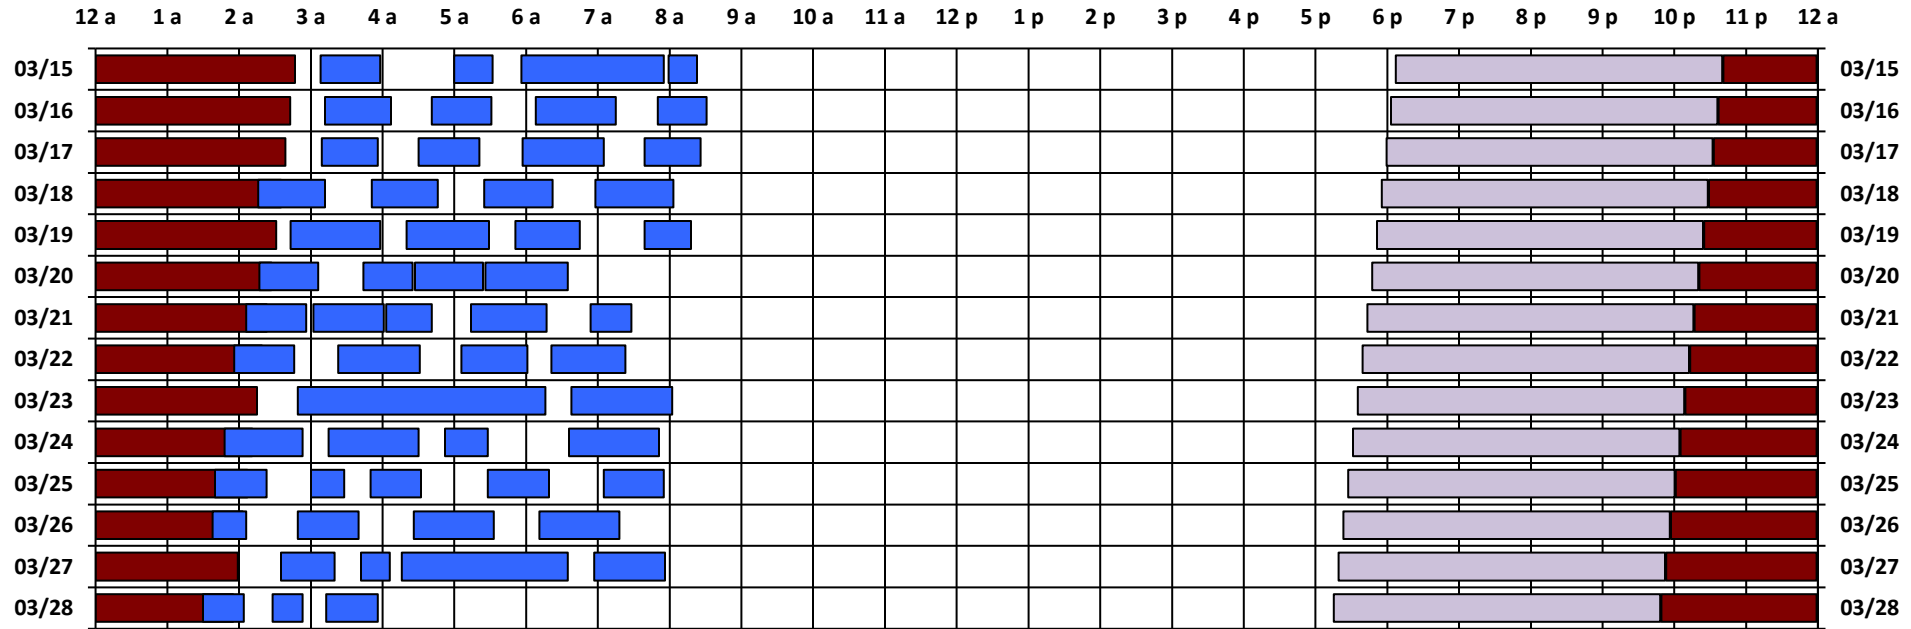

You are viewing the satellite schedule in Central Time. Daylight saving time, when applicable, is included.

SPTR
Skynet
DSCS

South Pole Satellite Schedule

Date	SPTR Pass 1			SPTR Pass 2			SPTR Pass 3			SPTR Pass 4			SPTR Pass 5			Total Dur	DSCS Pass		Skynet Pass	
	Start	End	Dur	Start	End	Dur	Start	End	Dur	Start	End	Dur	Start	End	Dur		Start	End	Start	End
03/15/20	3:08 A	3:58 A	0:50	5:00 A	5:32 A	0:32	5:56 A	7:55 A	1:59	7:59 A	8:23 A	0:24	No Pass	No Pass	No Pass	3:45	6:08 P	10:41 P	10:42 P	2:47 A
03/16/20	3:12 A	4:07 A	0:55	4:41 A	5:31 A	0:50	6:08 A	7:15 A	1:07	7:50 A	8:31 A	0:41	No Pass	No Pass	No Pass	3:33	6:04 P	10:37 P	10:38 P	2:43 A
03/17/20	3:09 A	3:56 A	0:47	4:30 A	5:21 A	0:51	5:57 A	7:05 A	1:08	7:39 A	8:26 A	0:47	No Pass	No Pass	No Pass	3:33	6:00 P	10:33 P	10:34 P	2:39 A
03/18/20	2:16 A	3:12 A	0:56	3:51 A	4:46 A	0:55	5:25 A	6:22 A	0:57	6:58 A	8:03 A	1:05	No Pass	No Pass	No Pass	3:53	5:56 P	10:29 P	10:30 P	2:35 A
03/19/20	2:43 A	3:58 A	1:15	4:20 A	5:29 A	1:09	5:51 A	6:45 A	0:54	7:39 A	8:18 A	0:39	No Pass	No Pass	No Pass	3:57	5:52 P	10:25 P	10:26 P	2:31 A
03/20/20	2:17 A	3:06 A	0:49	3:44 A	4:25 A	0:41	4:27 A	5:24 A	0:57	5:26 A	6:35 A	1:09	No Pass	No Pass	No Pass	3:36	5:48 P	10:21 P	10:22 P	2:27 A
03/21/20	2:06 A	2:56 A	0:50	3:02 A	4:01 A	0:59	4:03 A	4:41 A	0:38	5:14 A	6:17 A	1:03	6:54 A	7:28 A	0:34	4:04	5:44 P	10:17 P	10:18 P	2:23 A
03/22/20	1:56 A	2:46 A	0:50	3:23 A	4:31 A	1:08	5:06 A	6:01 A	0:55	6:21 A	7:23 A	1:02	No Pass	No Pass	No Pass	3:55	5:40 P	10:13 P	10:14 P	2:19 A
03/23/20	2:49 A	6:16 A	3:27	6:38 A	8:02 A	1:24	No Pass	No Pass	No Pass	No Pass	No Pass	No Pass	No Pass	No Pass	No Pass	4:51	5:36 P	10:09 P	10:10 P	2:15 A
03/24/20	1:48 A	2:53 A	1:05	3:15 A	4:30 A	1:15	4:52 A	5:28 A	0:36	6:36 A	7:51 A	1:15	No Pass	No Pass	No Pass	4:11	5:32 P	10:05 P	10:06 P	2:11 A
03/25/20	1:40 A	2:23 A	0:43	3:00 A	3:28 A	0:28	3:50 A	4:32 A	0:42	5:28 A	6:19 A	0:51	7:05 A	7:55 A	0:50	3:34	5:28 P	10:01 P	10:02 P	2:07 A
03/26/20	1:38 A	2:06 A	0:28	2:49 A	3:40 A	0:51	4:26 A	5:33 A	1:07	6:11 A	7:18 A	1:07	No Pass	No Pass	No Pass	3:33	5:24 P	9:57 P	9:58 P	2:03 A
03/27/20	2:35 A	3:20 A	0:45	3:42 A	4:06 A	0:24	4:16 A	6:35 A	2:19	6:57 A	7:56 A	0:59	No Pass	No Pass	No Pass	4:27	5:20 P	9:53 P	9:54 P	1:59 A
03/28/20	1:30 A	2:04 A	0:34	2:28 A	2:53 A	0:25	3:13 A	3:56 A	0:43	No Pass	No Pass	No Pass	No Pass	No Pass	No Pass	1:42	5:16 P	9:49 P	9:50 P	1:55 A

* Pass continues from previous or into next day.

† An additional pass occurs on this day, not shown on the schedule. Refer to CEL text file for details.