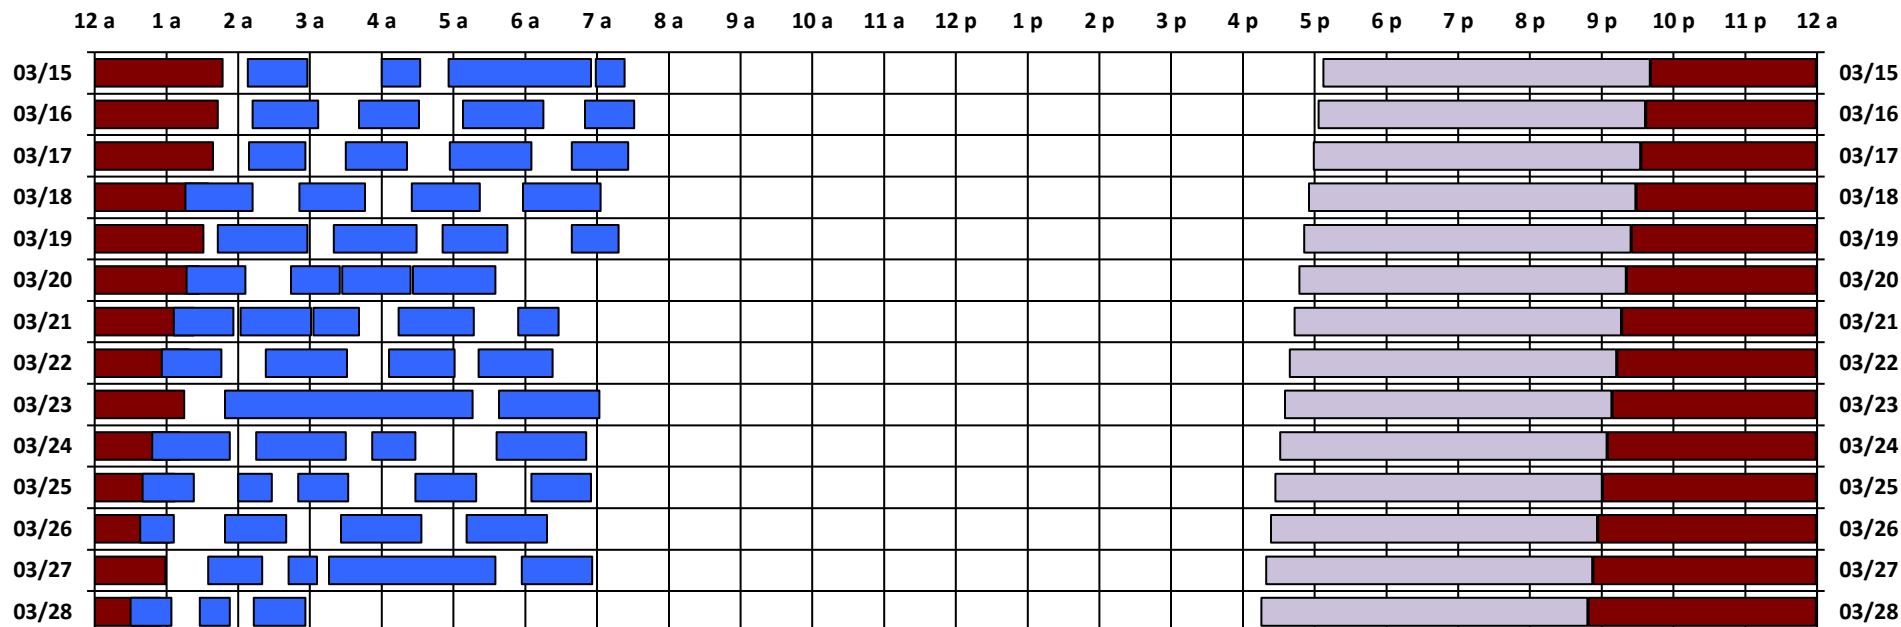

You are viewing the satellite schedule in Mountain Time. Daylight saving time, when applicable, is included.

SPTR
Skynet
DSCS

South Pole Satellite Schedule

Date	SPTR Pass 1			SPTR Pass 2			SPTR Pass 3			SPTR Pass 4			SPTR Pass 5			Total Dur	DSCS Pass		Skynet Pass	
	Start	End	Dur	Start	End	Dur	Start	End	Dur	Start	End	Dur	Start	End	Dur		Start	End	Start	End
03/15/20	2:08 A	2:58 A	0:50	4:00 A	4:32 A	0:32	4:56 A	6:55 A	1:59	6:59 A	7:23 A	0:24	No Pass	No Pass	No Pass	3:45	5:08 P	9:41 P	9:42 P	1:47 A
03/16/20	2:12 A	3:07 A	0:55	3:41 A	4:31 A	0:50	5:08 A	6:15 A	1:07	6:50 A	7:31 A	0:41	No Pass	No Pass	No Pass	3:33	5:04 P	9:37 P	9:38 P	1:43 A
03/17/20	2:09 A	2:56 A	0:47	3:30 A	4:21 A	0:51	4:57 A	6:05 A	1:08	6:39 A	7:26 A	0:47	No Pass	No Pass	No Pass	3:33	5:00 P	9:33 P	9:34 P	1:39 A
03/18/20	1:16 A	2:12 A	0:56	2:51 A	3:46 A	0:55	4:25 A	5:22 A	0:57	5:58 A	7:03 A	1:05	No Pass	No Pass	No Pass	3:53	4:56 P	9:29 P	9:30 P	1:35 A
03/19/20	1:43 A	2:58 A	1:15	3:20 A	4:29 A	1:09	4:51 A	5:45 A	0:54	6:39 A	7:18 A	0:39	No Pass	No Pass	No Pass	3:57	4:52 P	9:25 P	9:26 P	1:31 A
03/20/20	1:17 A	2:06 A	0:49	2:44 A	3:25 A	0:41	3:27 A	4:24 A	0:57	4:26 A	5:35 A	1:09	No Pass	No Pass	No Pass	3:36	4:48 P	9:21 P	9:22 P	1:27 A
03/21/20	1:06 A	1:56 A	0:50	2:02 A	3:01 A	0:59	3:03 A	3:41 A	0:38	4:14 A	5:17 A	1:03	5:54 A	6:28 A	0:34	4:04	4:44 P	9:17 P	9:18 P	1:23 A
03/22/20	12:56 A	1:46 A	0:50	2:23 A	3:31 A	1:08	4:06 A	5:01 A	0:55	5:21 A	6:23 A	1:02	No Pass	No Pass	No Pass	3:55	4:40 P	9:13 P	9:14 P	1:19 A
03/23/20	1:49 A	5:16 A	3:27	5:38 A	7:02 A	1:24	No Pass	No Pass	No Pass	No Pass	No Pass	No Pass	No Pass	No Pass	No Pass	4:51	4:36 P	9:09 P	9:10 P	1:15 A
03/24/20	12:48 A	1:53 A	1:05	2:15 A	3:30 A	1:15	3:52 A	4:28 A	0:36	5:36 A	6:51 A	1:15	No Pass	No Pass	No Pass	4:11	4:32 P	9:05 P	9:06 P	1:11 A
03/25/20	12:40 A	1:23 A	0:43	2:00 A	2:28 A	0:28	2:50 A	3:32 A	0:42	4:28 A	5:19 A	0:51	6:05 A	6:55 A	0:50	3:34	4:28 P	9:01 P	9:02 P	1:07 A
03/26/20	12:38 A	1:06 A	0:28	1:49 A	2:40 A	0:51	3:26 A	4:33 A	1:07	5:11 A	6:18 A	1:07	No Pass	No Pass	No Pass	3:33	4:24 P	8:57 P	8:58 P	1:03 A
03/27/20	1:35 A	2:20 A	0:45	2:42 A	3:06 A	0:24	3:16 A	5:35 A	2:19	5:57 A	6:56 A	0:59	No Pass	No Pass	No Pass	4:27	4:20 P	8:53 P	8:54 P	12:59 A
03/28/20	12:30 A	1:04 A	0:34	1:28 A	1:53 A	0:25	2:13 A	2:56 A	0:43	No Pass	No Pass	No Pass	No Pass	No Pass	No Pass	1:42	4:16 P	8:49 P	8:50 P	12:55 A

* Pass continues from previous or into next day.

† An additional pass occurs on this day, not shown on the schedule. Refer to CEL text file for details.