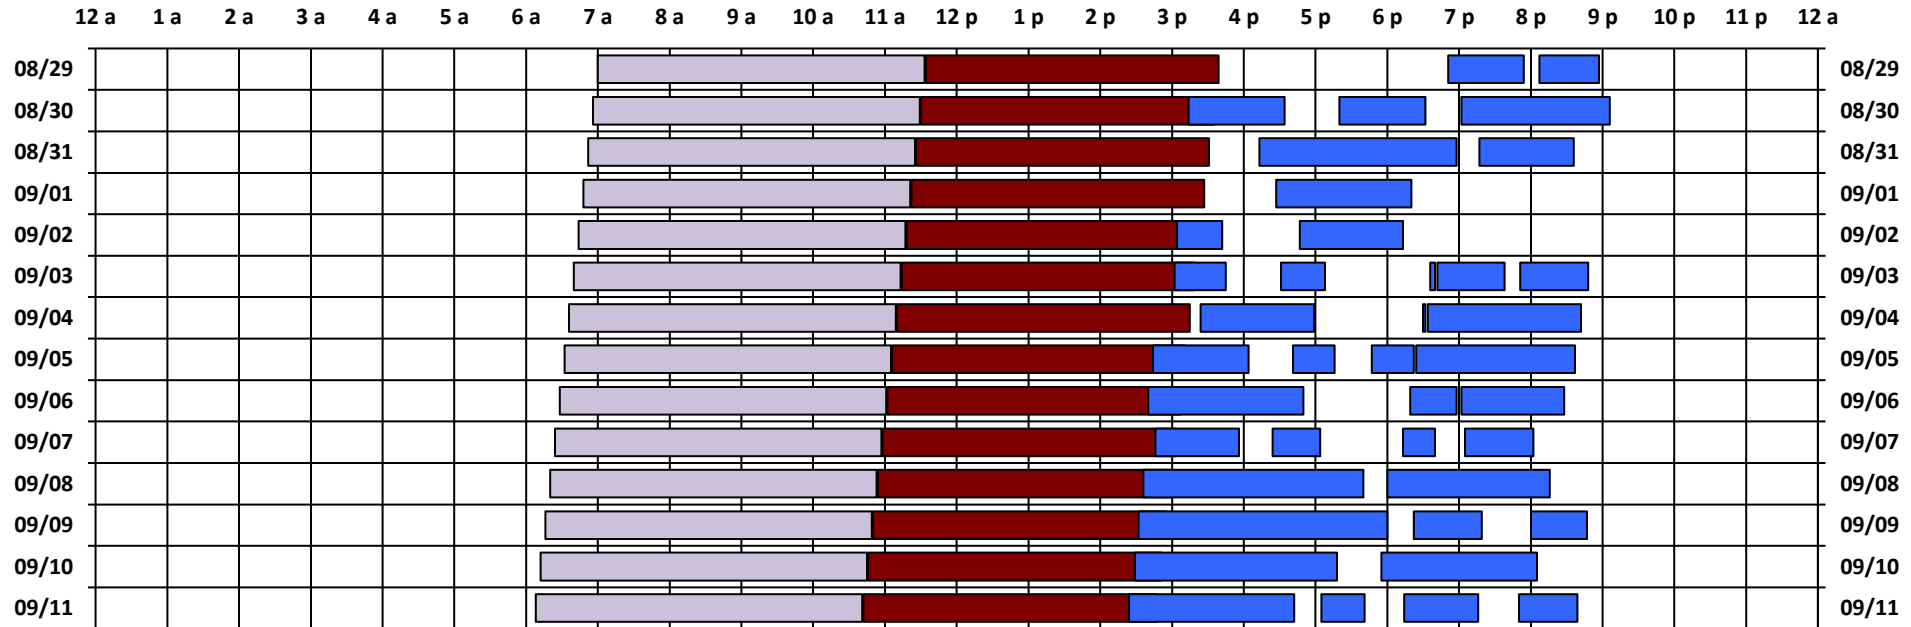

You are viewing the satellite schedule in Central Time. Daylight saving time, when applicable, is included.

SPTR
Skynet
DSCS

South Pole Satellite Schedule

Date	SPTR Pass 1			SPTR Pass 2			SPTR Pass 3			SPTR Pass 4			SPTR Pass 5			Total Dur	DSCS Pass		Skynet Pass	
	Start	End	Dur	Start	End	Dur	Start	End	Dur	Start	End	Dur	Start	End	Dur		Start	End	Start	End
08/29/20	6:51 P	7:54 P	1:03	8:07 P	8:57 P	0:50	No Pass	No Pass	No Pass	No Pass	No Pass	No Pass	No Pass	No Pass	No Pass	1:53	7:00 A	11:33 A	11:34 A	3:39 P
08/30/20	3:14 P	4:34 P	1:20	5:20 P	6:32 P	1:12	7:02 P	9:06 P	2:04	No Pass	No Pass	No Pass	No Pass	No Pass	No Pass	4:36	6:56 A	11:29 A	11:30 A	3:35 P
08/31/20	4:13 P	6:58 P	2:45	7:17 P	8:36 P	1:19	No Pass	No Pass	No Pass	No Pass	No Pass	No Pass	No Pass	No Pass	No Pass	4:04	6:52 A	11:25 A	11:26 A	3:31 P
09/01/20	4:27 P	6:20 P	1:53	No Pass	No Pass	No Pass	No Pass	No Pass	No Pass	No Pass	No Pass	No Pass	No Pass	No Pass	No Pass	1:53	6:48 A	11:21 A	11:22 A	3:27 P
09/02/20	3:04 P	3:42 P	0:38	4:47 P	6:13 P	1:26	No Pass	No Pass	No Pass	No Pass	No Pass	No Pass	No Pass	No Pass	No Pass	2:04	6:44 A	11:17 A	11:18 A	3:23 P
09/03/20	3:02 P	3:45 P	0:43	4:31 P	5:08 P	0:37	6:36 P	6:40 P	0:04	6:42 P	7:38 P	0:56	7:51 P	8:48 P	0:57	3:17	6:40 A	11:13 A	11:14 A	3:19 P
09/04/20	3:24 P	4:59 P	1:35	6:30 P	6:32 P	0:02	6:34 P	8:42 P	2:08	No Pass	No Pass	No Pass	No Pass	No Pass	No Pass	3:45	6:36 A	11:09 A	11:10 A	3:15 P
09/05/20	2:44 P	4:04 P	1:20	4:41 P	5:16 P	0:35	5:47 P	6:22 P	0:35	6:24 P	8:37 P	2:13	No Pass	No Pass	No Pass	4:43	6:32 A	11:05 A	11:06 A	3:11 P
09/06/20	2:40 P	4:50 P	2:10	6:19 P	6:58 P	0:39	7:02 P	8:28 P	1:26	No Pass	No Pass	No Pass	No Pass	No Pass	No Pass	4:15	6:28 A	11:01 A	11:02 A	3:07 P
09/07/20	2:46 P	3:56 P	1:10	4:24 P	5:04 P	0:40	6:13 P	6:40 P	0:27	7:05 P	8:02 P	0:57	No Pass	No Pass	No Pass	3:14	6:24 A	10:57 A	10:58 A	3:03 P
09/08/20	2:36 P	5:40 P	3:04	6:00 P	8:16 P	2:16	No Pass	No Pass	No Pass	No Pass	No Pass	No Pass	No Pass	No Pass	No Pass	5:20	6:20 A	10:53 A	10:54 A	2:59 P
09/09/20	2:32 P	6:00 P	3:28	6:22 P	7:19 P	0:57	8:00 P	8:47 P	0:47	No Pass	No Pass	No Pass	No Pass	No Pass	No Pass	5:12	6:16 A	10:49 A	10:50 A	2:55 P
09/10/20	2:29 P	5:18 P	2:49	5:55 P	8:05 P	2:10	No Pass	No Pass	No Pass	No Pass	No Pass	No Pass	No Pass	No Pass	No Pass	4:59	6:12 A	10:45 A	10:46 A	2:51 P
09/11/20	2:24 P	4:42 P	2:18	5:05 P	5:41 P	0:36	6:14 P	7:16 P	1:02	7:50 P	8:39 P	0:49	No Pass	No Pass	No Pass	4:45	6:08 A	10:41 A	10:42 A	2:47 P

* Pass continues from previous or into next day.

† An additional pass occurs on this day, not shown on the schedule. Refer to CEL text file for details.