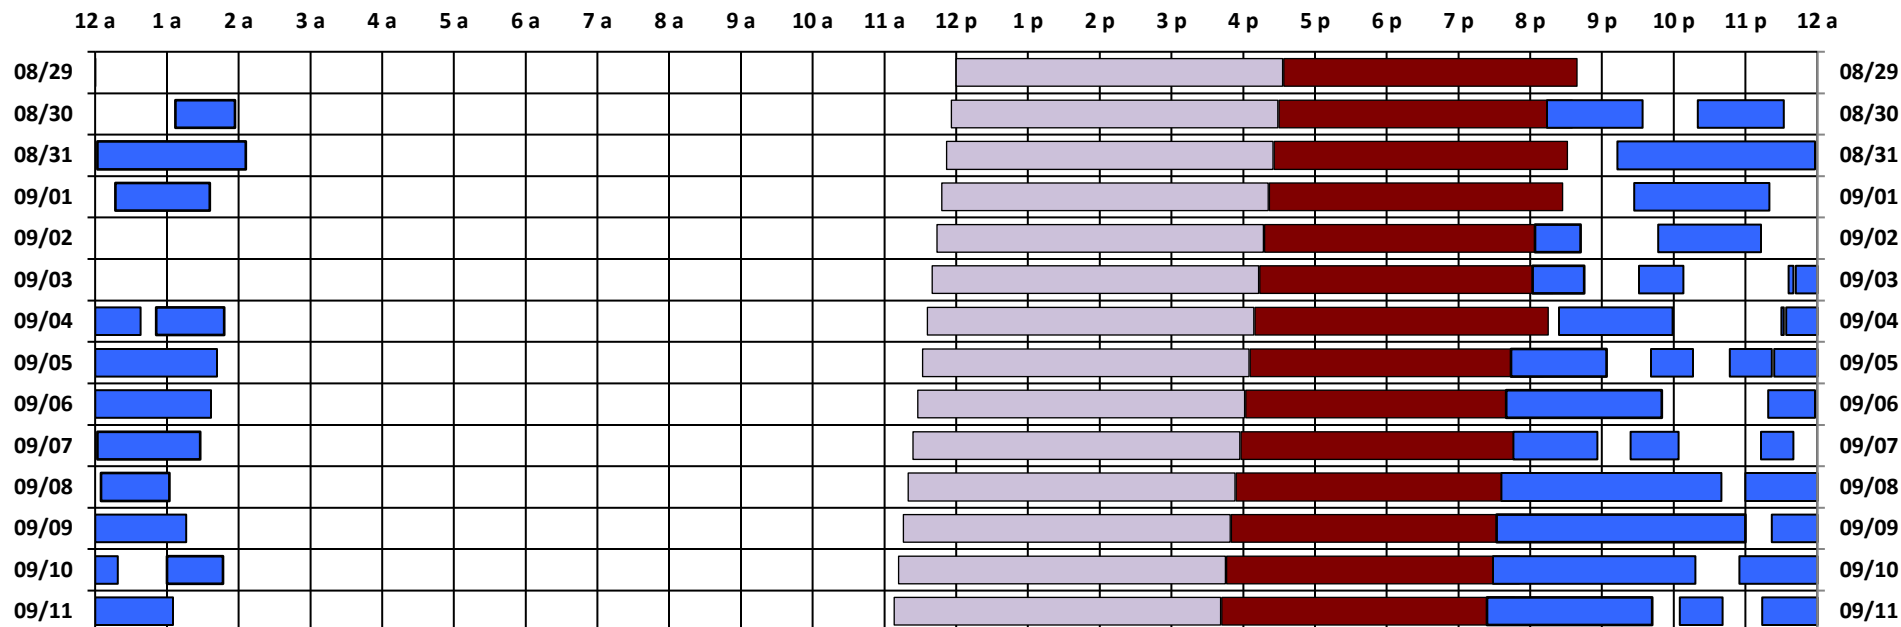

You are viewing the satellite schedule in Zulu (UTC) Time.

SPTR
Skynet
DSCS

South Pole Satellite Schedule

Date	SPTR Pass 1			SPTR Pass 2			SPTR Pass 3			SPTR Pass 4			SPTR Pass 5			Total Dur	DSCS Pass		Skynet Pass	
	Start	End	Dur	Start	End	Dur	Start	End	Dur	Start	End	Dur	Start	End	Dur		Start	End	Start	End
08/29/20	11:51 P	12:00 A*	0:09	No Pass	No Pass	No Pass	No Pass	No Pass	No Pass	No Pass	No Pass	No Pass	No Pass	No Pass	No Pass	0:09	12:00 P	4:33 P	4:34 P	8:39 P
08/30/20	12:00 A*	12:54 A	0:54	1:07 A	1:57 A	0:50	8:14 P	9:34 P	1:20	10:20 P	11:32 P	1:12	No Pass	No Pass	No Pass	4:16	11:56 A	4:29 P	4:30 P	8:35 P
08/31/20	12:02 A	2:06 A	2:04	9:13 P	11:58 P	2:45	No Pass	No Pass	No Pass	No Pass	No Pass	No Pass	No Pass	No Pass	No Pass	4:49	11:52 A	4:25 P	4:26 P	8:31 P
09/01/20	12:17 A	1:36 A	1:19	9:27 P	11:20 P	1:53	No Pass	No Pass	No Pass	No Pass	No Pass	No Pass	No Pass	No Pass	No Pass	3:12	11:48 A	4:21 P	4:22 P	8:27 P
09/02/20	8:04 P	8:42 P	0:38	9:47 P	11:13 P	1:26	No Pass	No Pass	No Pass	No Pass	No Pass	No Pass	No Pass	No Pass	No Pass	2:04	11:44 A	4:17 P	4:18 P	8:23 P
09/03/20	8:02 P	8:45 P	0:43	9:31 P	10:08 P	0:37	11:36 P	11:40 P	0:04	11:42 P	12:00 A*	0:18	No Pass	No Pass	No Pass	1:42	11:40 A	4:13 P	4:14 P	8:19 P
09/04/20	12:00 A*	12:38 A	0:38	12:51 A	1:48 A	0:57	8:24 P	9:59 P	1:35	11:30 P	11:32 P	0:02	11:34 P	12:00 A*	0:26	3:38	11:36 A	4:09 P	4:10 P	8:15 P
09/05/20	12:00 A*	1:42 A	1:42	7:44 P	9:04 P	1:20	9:41 P	10:16 P	0:35	10:47 P	11:22 P	0:35	11:24 P	12:00 A*	0:36	4:48	11:32 A	4:05 P	4:06 P	8:11 P
09/06/20	12:00 A*	1:37 A	1:37	7:40 P	9:50 P	2:10	11:19 P	11:58 P	0:39	No Pass	No Pass	No Pass	No Pass	No Pass	No Pass	4:26	11:28 A	4:01 P	4:02 P	8:07 P
09/07/20	12:02 A	1:28 A	1:26	7:46 P	8:56 P	1:10	9:24 P	10:04 P	0:40	11:13 P	11:40 P	0:27	No Pass	No Pass	No Pass	3:43	11:24 A	3:57 P	3:58 P	8:03 P
09/08/20	12:05 A	1:02 A	0:57	7:36 P	10:40 P	3:04	11:00 P	12:00 A*	1:00	No Pass	No Pass	No Pass	No Pass	No Pass	No Pass	5:01	11:20 A	3:53 P	3:54 P	7:59 P
09/09/20	12:00 A*	1:16 A	1:16	7:32 P	11:00 P	3:28	11:22 P	12:00 A*	0:38	No Pass	No Pass	No Pass	No Pass	No Pass	No Pass	5:22	11:16 A	3:49 P	3:50 P	7:55 P
09/10/20	12:00 A*	12:19 A	0:19	1:00 A	1:47 A	0:47	7:29 P	10:18 P	2:49	10:55 P	12:00 A*	1:05	No Pass	No Pass	No Pass	5:00	11:12 A	3:45 P	3:46 P	7:51 P
09/11/20	12:00 A*	1:05 A	1:05	7:24 P	9:42 P	2:18	10:05 P	10:41 P	0:36	11:14 P	12:00 A*	0:46	No Pass	No Pass	No Pass	4:45	11:08 A	3:41 P	3:42 P	7:47 P