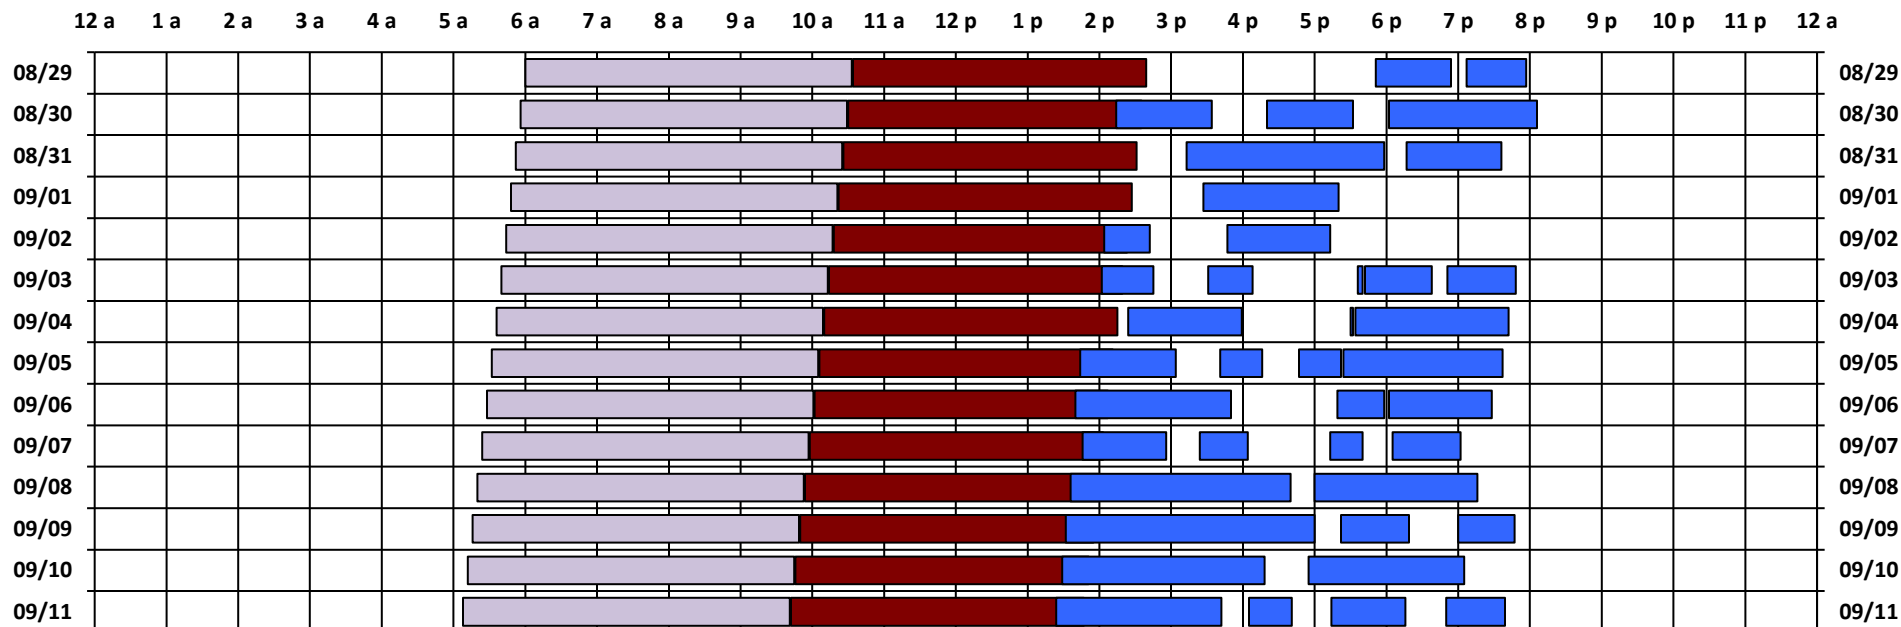

You are viewing the satellite schedule in Mountain Time. Daylight saving time, when applicable, is included.

SPTR
Skynet
DSCS

South Pole Satellite Schedule

Date	SPTR Pass 1			SPTR Pass 2			SPTR Pass 3			SPTR Pass 4			SPTR Pass 5			Total Dur	DSCS Pass		Skynet Pass	
	Start	End	Dur	Start	End	Dur	Start	End	Dur	Start	End	Dur	Start	End	Dur		Start	End	Start	End
08/29/20	5:51 P	6:54 P	1:03	7:07 P	7:57 P	0:50	No Pass	No Pass	No Pass	No Pass	No Pass	No Pass	No Pass	No Pass	No Pass	1:53	6:00 A	10:33 A	10:34 A	2:39 P
08/30/20	2:14 P	3:34 P	1:20	4:20 P	5:32 P	1:12	6:02 P	8:06 P	2:04	No Pass	No Pass	No Pass	No Pass	No Pass	No Pass	4:36	5:56 A	10:29 A	10:30 A	2:35 P
08/31/20	3:13 P	5:58 P	2:45	6:17 P	7:36 P	1:19	No Pass	No Pass	No Pass	No Pass	No Pass	No Pass	No Pass	No Pass	No Pass	4:04	5:52 A	10:25 A	10:26 A	2:31 P
09/01/20	3:27 P	5:20 P	1:53	No Pass	No Pass	No Pass	No Pass	No Pass	No Pass	No Pass	No Pass	No Pass	No Pass	No Pass	No Pass	1:53	5:48 A	10:21 A	10:22 A	2:27 P
09/02/20	2:04 P	2:42 P	0:38	3:47 P	5:13 P	1:26	No Pass	No Pass	No Pass	No Pass	No Pass	No Pass	No Pass	No Pass	No Pass	2:04	5:44 A	10:17 A	10:18 A	2:23 P
09/03/20	2:02 P	2:45 P	0:43	3:31 P	4:08 P	0:37	5:36 P	5:40 P	0:04	5:42 P	6:38 P	0:56	6:51 P	7:48 P	0:57	3:17	5:40 A	10:13 A	10:14 A	2:19 P
09/04/20	2:24 P	3:59 P	1:35	5:30 P	5:32 P	0:02	5:34 P	7:42 P	2:08	No Pass	No Pass	No Pass	No Pass	No Pass	No Pass	3:45	5:36 A	10:09 A	10:10 A	2:15 P
09/05/20	1:44 P	3:04 P	1:20	3:41 P	4:16 P	0:35	4:47 P	5:22 P	0:35	5:24 P	7:37 P	2:13	No Pass	No Pass	No Pass	4:43	5:32 A	10:05 A	10:06 A	2:11 P
09/06/20	1:40 P	3:50 P	2:10	5:19 P	5:58 P	0:39	6:02 P	7:28 P	1:26	No Pass	No Pass	No Pass	No Pass	No Pass	No Pass	4:15	5:28 A	10:01 A	10:02 A	2:07 P
09/07/20	1:46 P	2:56 P	1:10	3:24 P	4:04 P	0:40	5:13 P	5:40 P	0:27	6:05 P	7:02 P	0:57	No Pass	No Pass	No Pass	3:14	5:24 A	9:57 A	9:58 A	2:03 P
09/08/20	1:36 P	4:40 P	3:04	5:00 P	7:16 P	2:16	No Pass	No Pass	No Pass	No Pass	No Pass	No Pass	No Pass	No Pass	No Pass	5:20	5:20 A	9:53 A	9:54 A	1:59 P
09/09/20	1:32 P	5:00 P	3:28	5:22 P	6:19 P	0:57	7:00 P	7:47 P	0:47	No Pass	No Pass	No Pass	No Pass	No Pass	No Pass	5:12	5:16 A	9:49 A	9:50 A	1:55 P
09/10/20	1:29 P	4:18 P	2:49	4:55 P	7:05 P	2:10	No Pass	No Pass	No Pass	No Pass	No Pass	No Pass	No Pass	No Pass	No Pass	4:59	5:12 A	9:45 A	9:46 A	1:51 P
09/11/20	1:24 P	3:42 P	2:18	4:05 P	4:41 P	0:36	5:14 P	6:16 P	1:02	6:50 P	7:39 P	0:49	No Pass	No Pass	No Pass	4:45	5:08 A	9:41 A	9:42 A	1:47 P

* Pass continues from previous or into next day.

† An additional pass occurs on this day, not shown on the schedule. Refer to CEL text file for details.