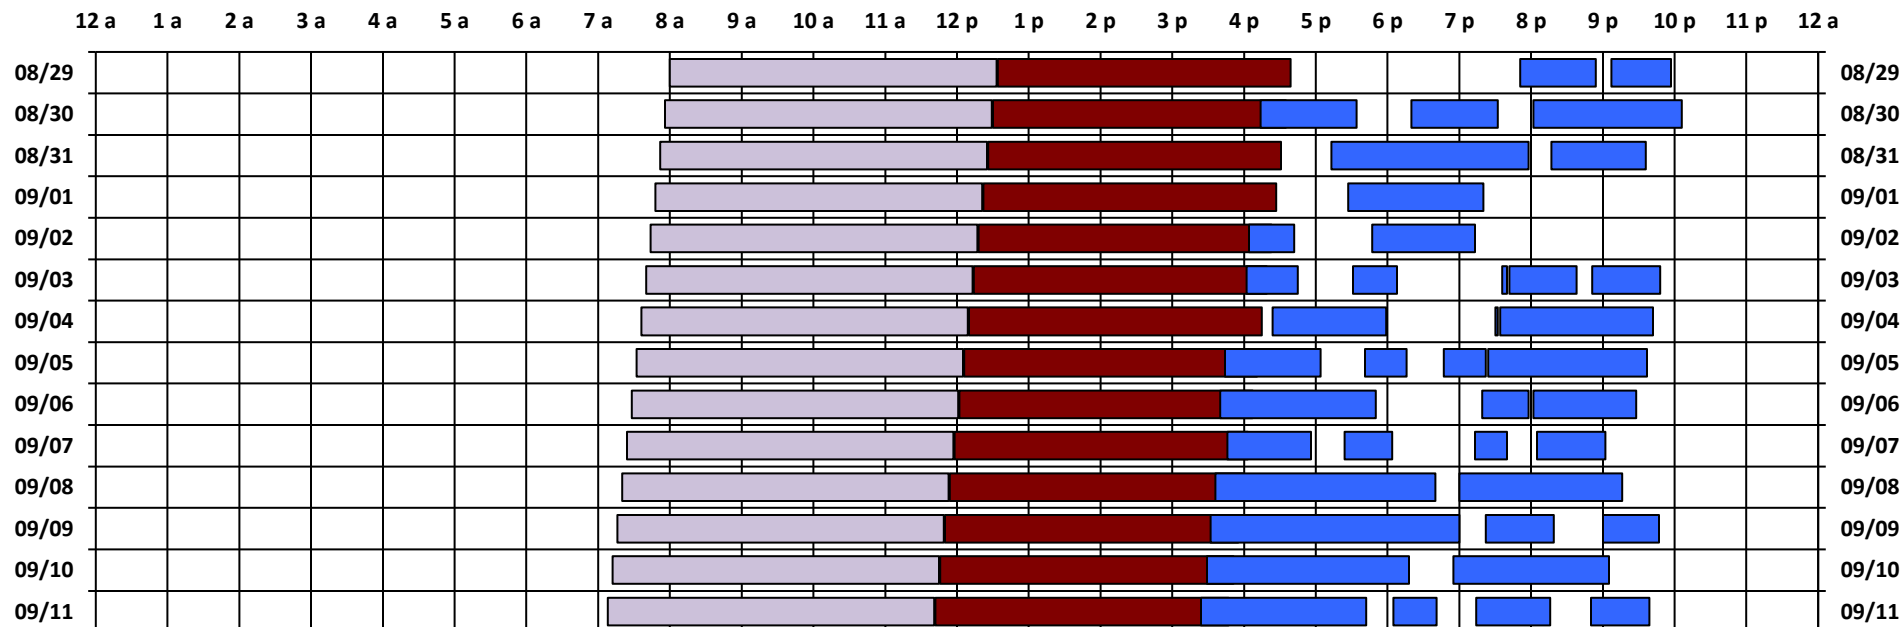

You are viewing the satellite schedule in Eastern Time. Daylight saving time, when applicable, is included.

SPTR
Skynet
DSCS

South Pole Satellite Schedule

Date	SPTR Pass 1			SPTR Pass 2			SPTR Pass 3			SPTR Pass 4			SPTR Pass 5			Total Dur	DSCS Pass		Skynet Pass	
	Start	End	Dur	Start	End	Dur	Start	End	Dur	Start	End	Dur	Start	End	Dur		Start	End	Start	End
08/29/20	7:51 P	8:54 P	1:03	9:07 P	9:57 P	0:50	No Pass	No Pass	No Pass	No Pass	No Pass	No Pass	No Pass	No Pass	No Pass	1:53	8:00 A	12:33 P	12:34 P	4:39 P
08/30/20	4:14 P	5:34 P	1:20	6:20 P	7:32 P	1:12	8:02 P	10:06 P	2:04	No Pass	No Pass	No Pass	No Pass	No Pass	No Pass	4:36	7:56 A	12:29 P	12:30 P	4:35 P
08/31/20	5:13 P	7:58 P	2:45	8:17 P	9:36 P	1:19	No Pass	No Pass	No Pass	No Pass	No Pass	No Pass	No Pass	No Pass	No Pass	4:04	7:52 A	12:25 P	12:26 P	4:31 P
09/01/20	5:27 P	7:20 P	1:53	No Pass	No Pass	No Pass	No Pass	No Pass	No Pass	No Pass	No Pass	No Pass	No Pass	No Pass	No Pass	1:53	7:48 A	12:21 P	12:22 P	4:27 P
09/02/20	4:04 P	4:42 P	0:38	5:47 P	7:13 P	1:26	No Pass	No Pass	No Pass	No Pass	No Pass	No Pass	No Pass	No Pass	No Pass	2:04	7:44 A	12:17 P	12:18 P	4:23 P
09/03/20	4:02 P	4:45 P	0:43	5:31 P	6:08 P	0:37	7:36 P	7:40 P	0:04	7:42 P	8:38 P	0:56	8:51 P	9:48 P	0:57	3:17	7:40 A	12:13 P	12:14 P	4:19 P
09/04/20	4:24 P	5:59 P	1:35	7:30 P	7:32 P	0:02	7:34 P	9:42 P	2:08	No Pass	No Pass	No Pass	No Pass	No Pass	No Pass	3:45	7:36 A	12:09 P	12:10 P	4:15 P
09/05/20	3:44 P	5:04 P	1:20	5:41 P	6:16 P	0:35	6:47 P	7:22 P	0:35	7:24 P	9:37 P	2:13	No Pass	No Pass	No Pass	4:43	7:32 A	12:05 P	12:06 P	4:11 P
09/06/20	3:40 P	5:50 P	2:10	7:19 P	7:58 P	0:39	8:02 P	9:28 P	1:26	No Pass	No Pass	No Pass	No Pass	No Pass	No Pass	4:15	7:28 A	12:01 P	12:02 P	4:07 P
09/07/20	3:46 P	4:56 P	1:10	5:24 P	6:04 P	0:40	7:13 P	7:40 P	0:27	8:05 P	9:02 P	0:57	No Pass	No Pass	No Pass	3:14	7:24 A	11:57 A	11:58 A	4:03 P
09/08/20	3:36 P	6:40 P	3:04	7:00 P	9:16 P	2:16	No Pass	No Pass	No Pass	No Pass	No Pass	No Pass	No Pass	No Pass	No Pass	5:20	7:20 A	11:53 A	11:54 A	3:59 P
09/09/20	3:32 P	7:00 P	3:28	7:22 P	8:19 P	0:57	9:00 P	9:47 P	0:47	No Pass	No Pass	No Pass	No Pass	No Pass	No Pass	5:12	7:16 A	11:49 A	11:50 A	3:55 P
09/10/20	3:29 P	6:18 P	2:49	6:55 P	9:05 P	2:10	No Pass	No Pass	No Pass	No Pass	No Pass	No Pass	No Pass	No Pass	No Pass	4:59	7:12 A	11:45 A	11:46 A	3:51 P
09/11/20	3:24 P	5:42 P	2:18	6:05 P	6:41 P	0:36	7:14 P	8:16 P	1:02	8:50 P	9:39 P	0:49	No Pass	No Pass	No Pass	4:45	7:08 A	11:41 A	11:42 A	3:47 P

* Pass continues from previous or into next day.

† An additional pass occurs on this day, not shown on the schedule. Refer to CEL text file for details.