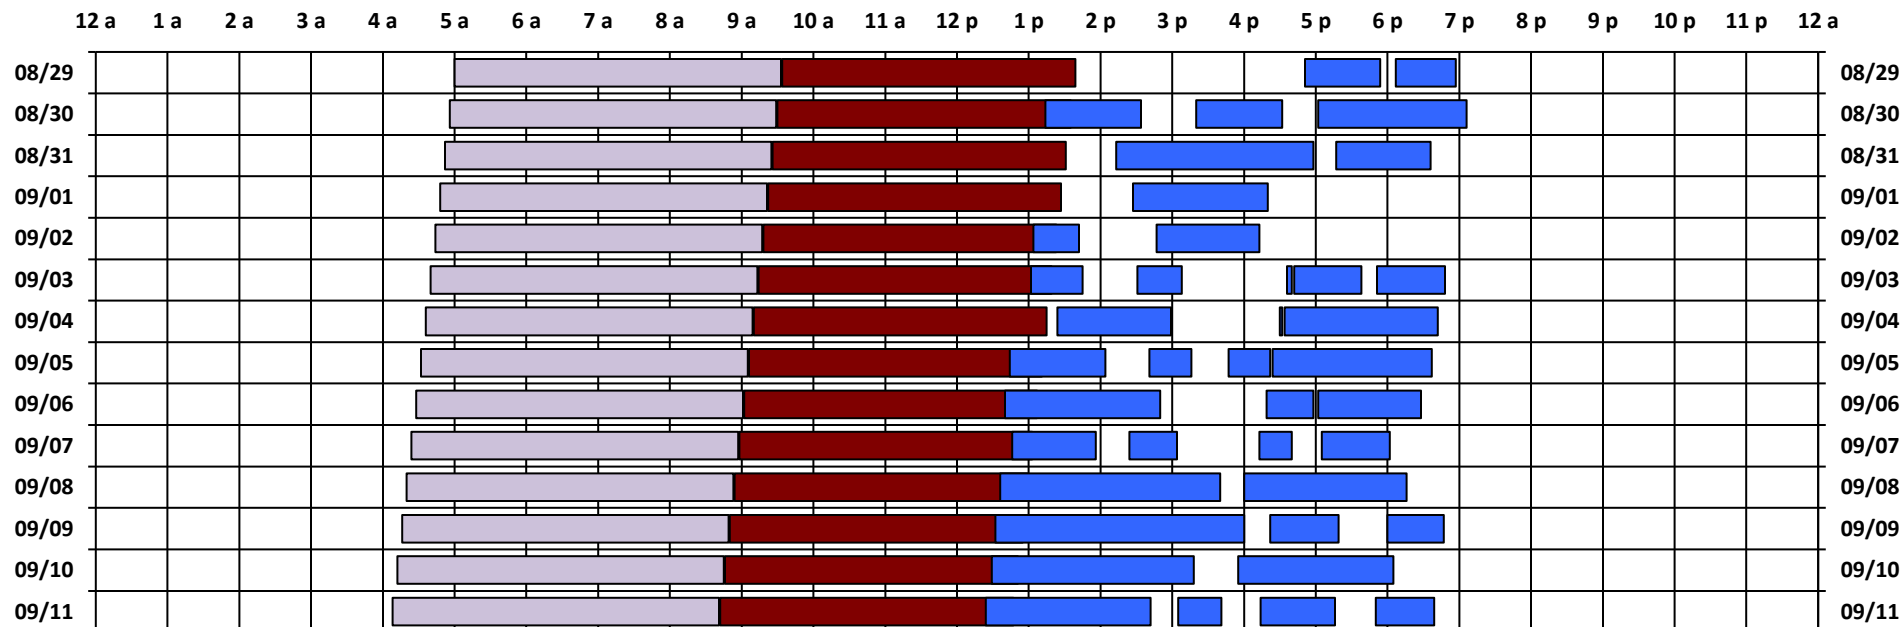

You are viewing the satellite schedule in Pacific Time. Daylight saving time, when applicable, is included.

SPTR
Skynet
DSCS

South Pole Satellite Schedule

Date	SPTR Pass 1			SPTR Pass 2			SPTR Pass 3			SPTR Pass 4			SPTR Pass 5			Total Dur	DSCS Pass		Skynet Pass	
	Start	End	Dur	Start	End	Dur	Start	End	Dur	Start	End	Dur	Start	End	Dur		Start	End	Start	End
08/29/20	4:51 P	5:54 P	1:03	6:07 P	6:57 P	0:50	No Pass	No Pass	No Pass	No Pass	No Pass	No Pass	No Pass	No Pass	No Pass	1:53	5:00 A	9:33 A	9:34 A	1:39 P
08/30/20	1:14 P	2:34 P	1:20	3:20 P	4:32 P	1:12	5:02 P	7:06 P	2:04	No Pass	No Pass	No Pass	No Pass	No Pass	No Pass	4:36	4:56 A	9:29 A	9:30 A	1:35 P
08/31/20	2:13 P	4:58 P	2:45	5:17 P	6:36 P	1:19	No Pass	No Pass	No Pass	No Pass	No Pass	No Pass	No Pass	No Pass	No Pass	4:04	4:52 A	9:25 A	9:26 A	1:31 P
09/01/20	2:27 P	4:20 P	1:53	No Pass	No Pass	No Pass	No Pass	No Pass	No Pass	No Pass	No Pass	No Pass	No Pass	No Pass	No Pass	1:53	4:48 A	9:21 A	9:22 A	1:27 P
09/02/20	1:04 P	1:42 P	0:38	2:47 P	4:13 P	1:26	No Pass	No Pass	No Pass	No Pass	No Pass	No Pass	No Pass	No Pass	No Pass	2:04	4:44 A	9:17 A	9:18 A	1:23 P
09/03/20	1:02 P	1:45 P	0:43	2:31 P	3:08 P	0:37	4:36 P	4:40 P	0:04	4:42 P	5:38 P	0:56	5:51 P	6:48 P	0:57	3:17	4:40 A	9:13 A	9:14 A	1:19 P
09/04/20	1:24 P	2:59 P	1:35	4:30 P	4:32 P	0:02	4:34 P	6:42 P	2:08	No Pass	No Pass	No Pass	No Pass	No Pass	No Pass	3:45	4:36 A	9:09 A	9:10 A	1:15 P
09/05/20	12:44 P	2:04 P	1:20	2:41 P	3:16 P	0:35	3:47 P	4:22 P	0:35	4:24 P	6:37 P	2:13	No Pass	No Pass	No Pass	4:43	4:32 A	9:05 A	9:06 A	1:11 P
09/06/20	12:40 P	2:50 P	2:10	4:19 P	4:58 P	0:39	5:02 P	6:28 P	1:26	No Pass	No Pass	No Pass	No Pass	No Pass	No Pass	4:15	4:28 A	9:01 A	9:02 A	1:07 P
09/07/20	12:46 P	1:56 P	1:10	2:24 P	3:04 P	0:40	4:13 P	4:40 P	0:27	5:05 P	6:02 P	0:57	No Pass	No Pass	No Pass	3:14	4:24 A	8:57 A	8:58 A	1:03 P
09/08/20	12:36 P	3:40 P	3:04	4:00 P	6:16 P	2:16	No Pass	No Pass	No Pass	No Pass	No Pass	No Pass	No Pass	No Pass	No Pass	5:20	4:20 A	8:53 A	8:54 A	12:59 P
09/09/20	12:32 P	4:00 P	3:28	4:22 P	5:19 P	0:57	6:00 P	6:47 P	0:47	No Pass	No Pass	No Pass	No Pass	No Pass	No Pass	5:12	4:16 A	8:49 A	8:50 A	12:55 P
09/10/20	12:29 P	3:18 P	2:49	3:55 P	6:05 P	2:10	No Pass	No Pass	No Pass	No Pass	No Pass	No Pass	No Pass	No Pass	No Pass	4:59	4:12 A	8:45 A	8:46 A	12:51 P
09/11/20	12:24 P	2:42 P	2:18	3:05 P	3:41 P	0:36	4:14 P	5:16 P	1:02	5:50 P	6:39 P	0:49	No Pass	No Pass	No Pass	4:45	4:08 A	8:41 A	8:42 A	12:47 P

* Pass continues from previous or into next day.

† An additional pass occurs on this day, not shown on the schedule. Refer to CEL text file for details.