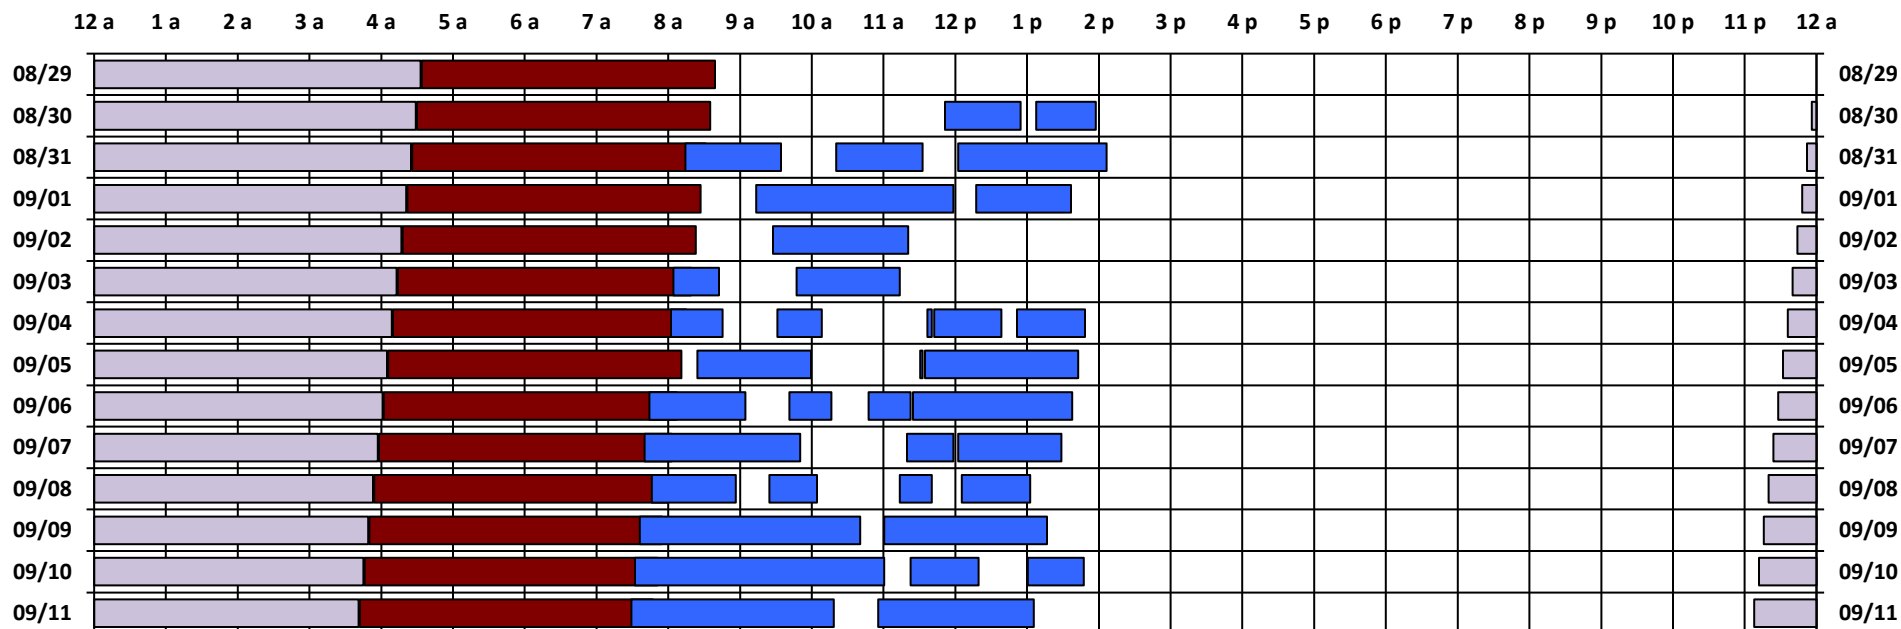

You are viewing the satellite schedule in New Zealand Time. Daylight saving time, when applicable, is included.

SPTR
Skynet
DSCS

South Pole Satellite Schedule

Date	SPTR Pass 1			SPTR Pass 2			SPTR Pass 3			SPTR Pass 4			SPTR Pass 5			Total Dur	DSCS Pass		Skynet Pass	
	Start	End	Dur	Start	End	Dur	Start	End	Dur	Start	End	Dur	Start	End	Dur		Start	End	Start	End
08/29/20	No Pass	No Pass	No Pass	No Pass	No Pass	No Pass	No Pass	No Pass	No Pass	No Pass	No Pass	No Pass	No Pass	No Pass	No Pass	0:00	12:00 A	4:33 A	4:34 A	8:39 A
08/30/20	11:51 A	12:54 P	1:03	1:07 P	1:57 P	0:50	No Pass	No Pass	No Pass	No Pass	No Pass	No Pass	No Pass	No Pass	No Pass	1:53	11:56 P	4:29 A	4:30 A	8:35 A
08/31/20	8:14 A	9:34 A	1:20	10:20 A	11:32 A	1:12	12:02 P	2:06 P	2:04	No Pass	No Pass	No Pass	No Pass	No Pass	No Pass	4:36	11:52 P	4:25 A	4:26 A	8:31 A
09/01/20	9:13 A	11:58 A	2:45	12:17 P	1:36 P	1:19	No Pass	No Pass	No Pass	No Pass	No Pass	No Pass	No Pass	No Pass	No Pass	4:04	11:48 P	4:21 A	4:22 A	8:27 A
09/02/20	9:27 A	11:20 A	1:53	No Pass	No Pass	No Pass	No Pass	No Pass	No Pass	No Pass	No Pass	No Pass	No Pass	No Pass	No Pass	1:53	11:44 P	4:17 A	4:18 A	8:23 A
09/03/20	8:04 A	8:42 A	0:38	9:47 A	11:13 A	1:26	No Pass	No Pass	No Pass	No Pass	No Pass	No Pass	No Pass	No Pass	No Pass	2:04	11:40 P	4:13 A	4:14 A	8:19 A
09/04/20	8:02 A	8:45 A	0:43	9:31 A	10:08 A	0:37	11:36 A	11:40 A	0:04	11:42 A	12:38 P	0:56	12:51 P	1:48 P	0:57	3:17	11:36 P	4:09 A	4:10 A	8:15 A
09/05/20	8:24 A	9:59 A	1:35	11:30 A	11:32 A	0:02	11:34 A	1:42 P	2:08	No Pass	No Pass	No Pass	No Pass	No Pass	No Pass	3:45	11:32 P	4:05 A	4:06 A	8:11 A
09/06/20	7:44 A	9:04 A	1:20	9:41 A	10:16 A	0:35	10:47 A	11:22 A	0:35	11:24 A	1:37 P	2:13	No Pass	No Pass	No Pass	4:43	11:28 P	4:01 A	4:02 A	8:07 A
09/07/20	7:40 A	9:50 A	2:10	11:19 A	11:58 A	0:39	12:02 P	1:28 P	1:26	No Pass	No Pass	No Pass	No Pass	No Pass	No Pass	4:15	11:24 P	3:57 A	3:58 A	8:03 A
09/08/20	7:46 A	8:56 A	1:10	9:24 A	10:04 A	0:40	11:13 A	11:40 A	0:27	12:05 P	1:02 P	0:57	No Pass	No Pass	No Pass	3:14	11:20 P	3:53 A	3:54 A	7:59 A
09/09/20	7:36 A	10:40 A	3:04	11:00 A	1:16 P	2:16	No Pass	No Pass	No Pass	No Pass	No Pass	No Pass	No Pass	No Pass	No Pass	5:20	11:16 P	3:49 A	3:50 A	7:55 A
09/10/20	7:32 A	11:00 A	3:28	11:22 A	12:19 P	0:57	1:00 P	1:47 P	0:47	No Pass	No Pass	No Pass	No Pass	No Pass	No Pass	5:12	11:12 P	3:45 A	3:46 A	7:51 A
09/11/20	7:29 A	10:18 A	2:49	10:55 A	1:05 P	2:10	No Pass	No Pass	No Pass	No Pass	No Pass	No Pass	No Pass	No Pass	No Pass	4:59	11:08 P	3:41 A	3:42 A	7:47 A

* Pass continues from previous or into next day.

† An additional pass occurs on this day, not shown on the schedule. Refer to CEL text file for details.