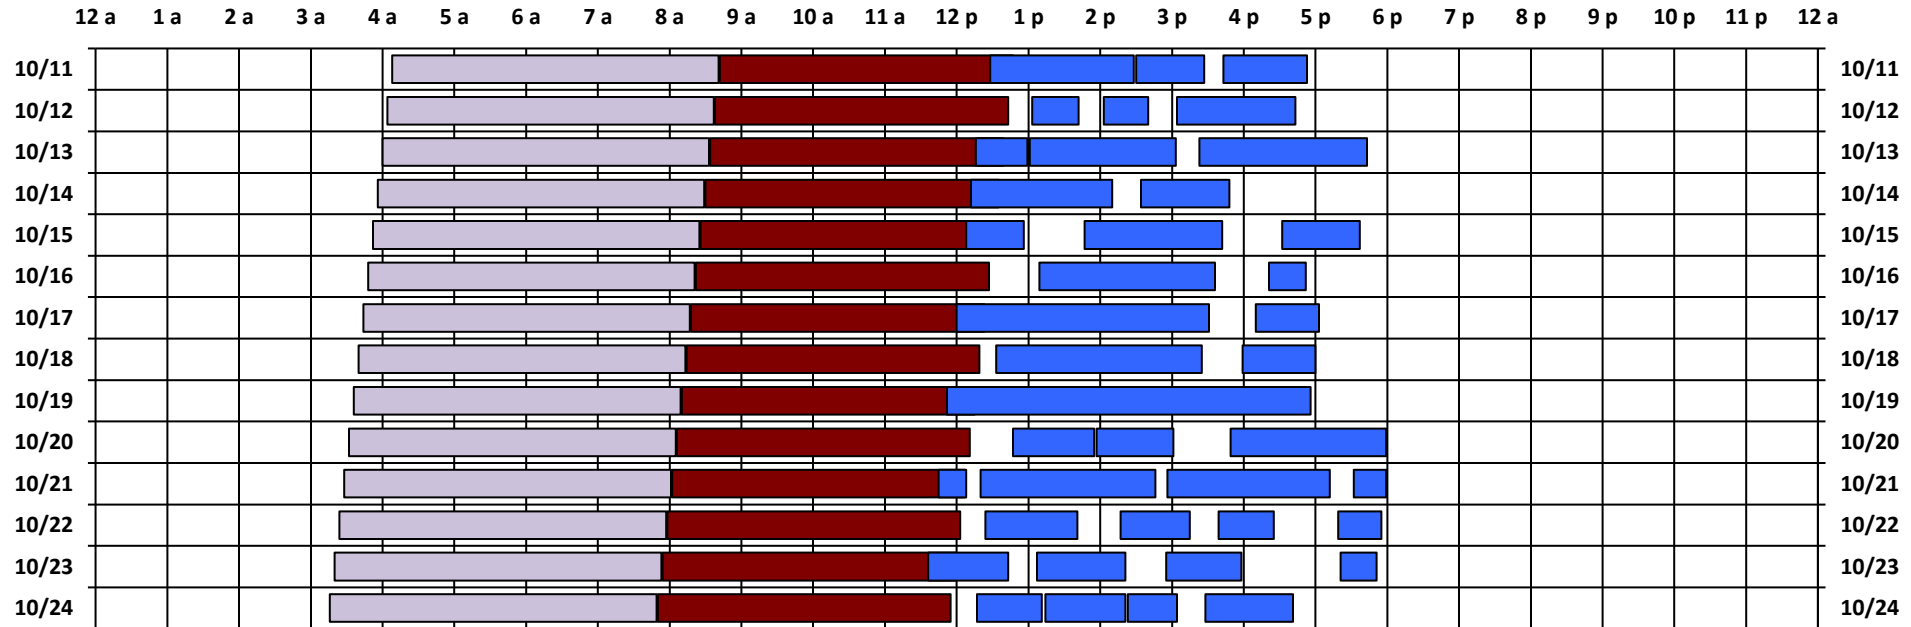

You are viewing the satellite schedule in Central Time. Daylight saving time, when applicable, is included.

SPTR
Skynet
DSCS

South Pole Satellite Schedule

Date	SPTR Pass 1			SPTR Pass 2			SPTR Pass 3			SPTR Pass 4			SPTR Pass 5			Total Dur	DSCS Pass		Skynet Pass	
	Start	End	Dur	Start	End	Dur	Start	End	Dur	Start	End	Dur	Start	End	Dur		Start	End	Start	End
10/11/20	12:28 P	2:28 P	2:00	2:30 P	3:27 P	0:57	3:43 P	4:53 P	1:10	No Pass	No Pass	No Pass	No Pass	No Pass	No Pass	4:07	4:08 A	8:41 A	8:42 A	12:47 P
10/12/20	1:03 P	1:42 P	0:39	2:03 P	2:40 P	0:37	3:04 P	4:43 P	1:39	No Pass	No Pass	No Pass	No Pass	No Pass	No Pass	2:55	4:04 A	8:37 A	8:38 A	12:43 P
10/13/20	12:16 P	12:59 P	0:43	1:01 P	3:03 P	2:02	3:23 P	5:43 P	2:20	No Pass	No Pass	No Pass	No Pass	No Pass	No Pass	5:05	4:00 A	8:33 A	8:34 A	12:39 P
10/14/20	12:12 P	2:10 P	1:58	2:34 P	3:48 P	1:14	No Pass	No Pass	No Pass	No Pass	No Pass	No Pass	No Pass	No Pass	No Pass	3:12	3:56 A	8:29 A	8:30 A	12:35 P
10/15/20	12:08 P	12:56 P	0:48	1:47 P	3:42 P	1:55	4:32 P	5:37 P	1:05	No Pass	No Pass	No Pass	No Pass	No Pass	No Pass	3:48	3:52 A	8:25 A	8:26 A	12:31 P
10/16/20	1:09 P	3:36 P	2:27	4:21 P	4:52 P	0:31	No Pass	No Pass	No Pass	No Pass	No Pass	No Pass	No Pass	No Pass	No Pass	2:58	3:48 A	8:21 A	8:22 A	12:27 P
10/17/20	12:00 P	3:31 P	3:31	4:10 P	5:03 P	0:53	No Pass	No Pass	No Pass	No Pass	No Pass	No Pass	No Pass	No Pass	No Pass	4:24	3:44 A	8:17 A	8:18 A	12:23 P
10/18/20	12:33 P	3:25 P	2:52	3:59 P	5:00 P	1:01	No Pass	No Pass	No Pass	No Pass	No Pass	No Pass	No Pass	No Pass	No Pass	3:53	3:40 A	8:13 A	8:14 A	12:19 P
10/19/20	11:52 A	4:56 P	5:04	No Pass	No Pass	No Pass	No Pass	No Pass	No Pass	No Pass	No Pass	No Pass	No Pass	No Pass	No Pass	5:04	3:36 A	8:09 A	8:10 A	12:15 P
10/20/20	12:47 P	1:55 P	1:08	1:57 P	3:01 P	1:04	3:49 P	5:59 P	2:10	No Pass	No Pass	No Pass	No Pass	No Pass	No Pass	4:22	3:32 A	8:05 A	8:06 A	12:11 P
10/21/20	11:45 A	12:08 P	0:23	12:20 P	2:46 P	2:26	2:56 P	5:12 P	2:16	5:32 P	5:59 P	0:27	No Pass	No Pass	No Pass	5:32	3:28 A	8:01 A	8:02 A	12:07 P
10/22/20	12:24 P	1:41 P	1:17	2:17 P	3:15 P	0:58	3:39 P	4:25 P	0:46	5:19 P	5:55 P	0:36	No Pass	No Pass	No Pass	3:37	3:24 A	7:57 A	7:58 A	12:03 P
10/23/20	11:36 A	12:43 P	1:07	1:07 P	2:21 P	1:14	2:55 P	3:58 P	1:03	5:21 P	5:51 P	0:30	No Pass	No Pass	No Pass	3:54	3:20 A	7:53 A	7:54 A	11:59 A
10/24/20	12:17 P	1:11 P	0:54	1:14 P	2:21 P	1:07	2:23 P	3:04 P	0:41	3:28 P	4:41 P	1:13	No Pass	No Pass	No Pass	3:55	3:16 A	7:49 A	7:50 A	11:55 A

* Pass continues from previous or into next day.

† An additional pass occurs on this day, not shown on the schedule. Refer to CEL text file for details.