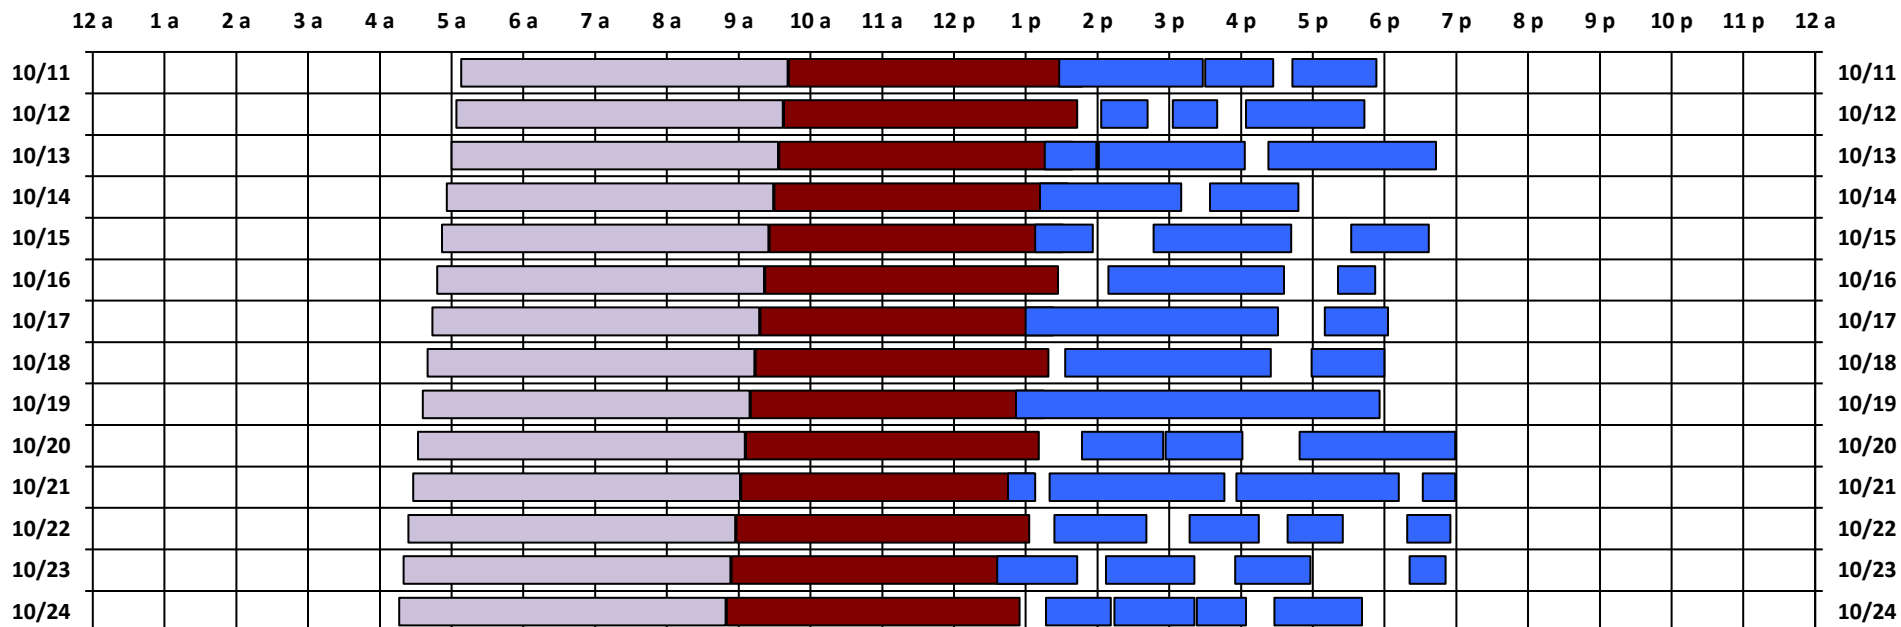

You are viewing the satellite schedule in Eastern Time. Daylight saving time, when applicable, is included.

SPTR
Skynet
DSCS

South Pole Satellite Schedule

Date	SPTR Pass 1			SPTR Pass 2			SPTR Pass 3			SPTR Pass 4			SPTR Pass 5			Total Dur	DSCS Pass		Skynet Pass	
	Start	End	Dur	Start	End	Dur	Start	End	Dur	Start	End	Dur	Start	End	Dur		Start	End	Start	End
10/11/20	1:28 P	3:28 P	2:00	3:30 P	4:27 P	0:57	4:43 P	5:53 P	1:10	No Pass	No Pass	No Pass	No Pass	No Pass	No Pass	4:07	5:08 A	9:41 A	9:42 A	1:47 P
10/12/20	2:03 P	2:42 P	0:39	3:03 P	3:40 P	0:37	4:04 P	5:43 P	1:39	No Pass	No Pass	No Pass	No Pass	No Pass	No Pass	2:55	5:04 A	9:37 A	9:38 A	1:43 P
10/13/20	1:16 P	1:59 P	0:43	2:01 P	4:03 P	2:02	4:23 P	6:43 P	2:20	No Pass	No Pass	No Pass	No Pass	No Pass	No Pass	5:05	5:00 A	9:33 A	9:34 A	1:39 P
10/14/20	1:12 P	3:10 P	1:58	3:34 P	4:48 P	1:14	No Pass	No Pass	No Pass	No Pass	No Pass	No Pass	No Pass	No Pass	No Pass	3:12	4:56 A	9:29 A	9:30 A	1:35 P
10/15/20	1:08 P	1:56 P	0:48	2:47 P	4:42 P	1:55	5:32 P	6:37 P	1:05	No Pass	No Pass	No Pass	No Pass	No Pass	No Pass	3:48	4:52 A	9:25 A	9:26 A	1:31 P
10/16/20	2:09 P	4:36 P	2:27	5:21 P	5:52 P	0:31	No Pass	No Pass	No Pass	No Pass	No Pass	No Pass	No Pass	No Pass	No Pass	2:58	4:48 A	9:21 A	9:22 A	1:27 P
10/17/20	1:00 P	4:31 P	3:31	5:10 P	6:03 P	0:53	No Pass	No Pass	No Pass	No Pass	No Pass	No Pass	No Pass	No Pass	No Pass	4:24	4:44 A	9:17 A	9:18 A	1:23 P
10/18/20	1:33 P	4:25 P	2:52	4:59 P	6:00 P	1:01	No Pass	No Pass	No Pass	No Pass	No Pass	No Pass	No Pass	No Pass	No Pass	3:53	4:40 A	9:13 A	9:14 A	1:19 P
10/19/20	12:52 P	5:56 P	5:04	No Pass	No Pass	No Pass	No Pass	No Pass	No Pass	No Pass	No Pass	No Pass	No Pass	No Pass	No Pass	5:04	4:36 A	9:09 A	9:10 A	1:15 P
10/20/20	1:47 P	2:55 P	1:08	2:57 P	4:01 P	1:04	4:49 P	6:59 P	2:10	No Pass	No Pass	No Pass	No Pass	No Pass	No Pass	4:22	4:32 A	9:05 A	9:06 A	1:11 P
10/21/20	12:45 P	1:08 P	0:23	1:20 P	3:46 P	2:26	3:56 P	6:12 P	2:16	6:32 P	6:59 P	0:27	No Pass	No Pass	No Pass	5:32	4:28 A	9:01 A	9:02 A	1:07 P
10/22/20	1:24 P	2:41 P	1:17	3:17 P	4:15 P	0:58	4:39 P	5:25 P	0:46	6:19 P	6:55 P	0:36	No Pass	No Pass	No Pass	3:37	4:24 A	8:57 A	8:58 A	1:03 P
10/23/20	12:36 P	1:43 P	1:07	2:07 P	3:21 P	1:14	3:55 P	4:58 P	1:03	6:21 P	6:51 P	0:30	No Pass	No Pass	No Pass	3:54	4:20 A	8:53 A	8:54 A	12:59 P
10/24/20	1:17 P	2:11 P	0:54	2:14 P	3:21 P	1:07	3:23 P	4:04 P	0:41	4:28 P	5:41 P	1:13	No Pass	No Pass	No Pass	3:55	4:16 A	8:49 A	8:50 A	12:55 P

* Pass continues from previous or into next day.

† An additional pass occurs on this day, not shown on the schedule. Refer to CEL text file for details.