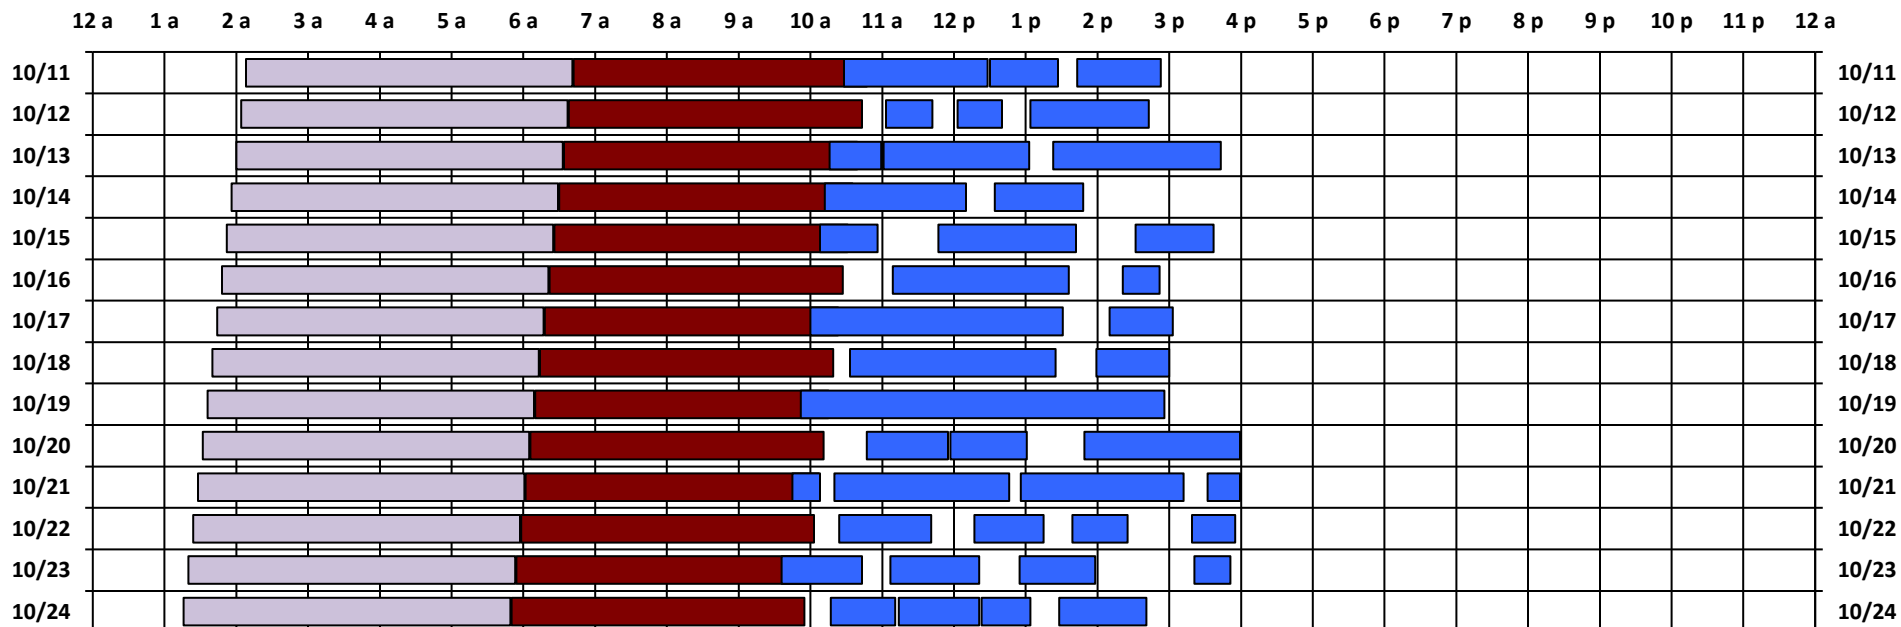

You are viewing the satellite schedule in Pacific Time. Daylight saving time, when applicable, is included.

SPTR
Skynet
DSCS

South Pole Satellite Schedule

Date	SPTR Pass 1			SPTR Pass 2			SPTR Pass 3			SPTR Pass 4			SPTR Pass 5			Total Dur	DSCS Pass		Skynet Pass	
	Start	End	Dur	Start	End	Dur	Start	End	Dur	Start	End	Dur	Start	End	Dur		Start	End	Start	End
10/11/20	10:28 A	12:28 P	2:00	12:30 P	1:27 P	0:57	1:43 P	2:53 P	1:10	No Pass	No Pass	No Pass	No Pass	No Pass	No Pass	4:07	2:08 A	6:41 A	6:42 A	10:47 A
10/12/20	11:03 A	11:42 A	0:39	12:03 P	12:40 P	0:37	1:04 P	2:43 P	1:39	No Pass	No Pass	No Pass	No Pass	No Pass	No Pass	2:55	2:04 A	6:37 A	6:38 A	10:43 A
10/13/20	10:16 A	10:59 A	0:43	11:01 A	1:03 P	2:02	1:23 P	3:43 P	2:20	No Pass	No Pass	No Pass	No Pass	No Pass	No Pass	5:05	2:00 A	6:33 A	6:34 A	10:39 A
10/14/20	10:12 A	12:10 P	1:58	12:34 P	1:48 P	1:14	No Pass	No Pass	No Pass	No Pass	No Pass	No Pass	No Pass	No Pass	No Pass	3:12	1:56 A	6:29 A	6:30 A	10:35 A
10/15/20	10:08 A	10:56 A	0:48	11:47 A	1:42 P	1:55	2:32 P	3:37 P	1:05	No Pass	No Pass	No Pass	No Pass	No Pass	No Pass	3:48	1:52 A	6:25 A	6:26 A	10:31 A
10/16/20	11:09 A	1:36 P	2:27	2:21 P	2:52 P	0:31	No Pass	No Pass	No Pass	No Pass	No Pass	No Pass	No Pass	No Pass	No Pass	2:58	1:48 A	6:21 A	6:22 A	10:27 A
10/17/20	10:00 A	1:31 P	3:31	2:10 P	3:03 P	0:53	No Pass	No Pass	No Pass	No Pass	No Pass	No Pass	No Pass	No Pass	No Pass	4:24	1:44 A	6:17 A	6:18 A	10:23 A
10/18/20	10:33 A	1:25 P	2:52	1:59 P	3:00 P	1:01	No Pass	No Pass	No Pass	No Pass	No Pass	No Pass	No Pass	No Pass	No Pass	3:53	1:40 A	6:13 A	6:14 A	10:19 A
10/19/20	9:52 A	2:56 P	5:04	No Pass	No Pass	No Pass	No Pass	No Pass	No Pass	No Pass	No Pass	No Pass	No Pass	No Pass	No Pass	5:04	1:36 A	6:09 A	6:10 A	10:15 A
10/20/20	10:47 A	11:55 A	1:08	11:57 A	1:01 P	1:04	1:49 P	3:59 P	2:10	No Pass	No Pass	No Pass	No Pass	No Pass	No Pass	4:22	1:32 A	6:05 A	6:06 A	10:11 A
10/21/20	9:45 A	10:08 A	0:23	10:20 A	12:46 P	2:26	12:56 P	3:12 P	2:16	3:32 P	3:59 P	0:27	No Pass	No Pass	No Pass	5:32	1:28 A	6:01 A	6:02 A	10:07 A
10/22/20	10:24 A	11:41 A	1:17	12:17 P	1:15 P	0:58	1:39 P	2:25 P	0:46	3:19 P	3:55 P	0:36	No Pass	No Pass	No Pass	3:37	1:24 A	5:57 A	5:58 A	10:03 A
10/23/20	9:36 A	10:43 A	1:07	11:07 A	12:21 P	1:14	12:55 P	1:58 P	1:03	3:21 P	3:51 P	0:30	No Pass	No Pass	No Pass	3:54	1:20 A	5:53 A	5:54 A	9:59 A
10/24/20	10:17 A	11:11 A	0:54	11:14 A	12:21 P	1:07	12:23 P	1:04 P	0:41	1:28 P	2:41 P	1:13	No Pass	No Pass	No Pass	3:55	1:16 A	5:49 A	5:50 A	9:55 A

* Pass continues from previous or into next day.

† An additional pass occurs on this day, not shown on the schedule. Refer to CEL text file for details.