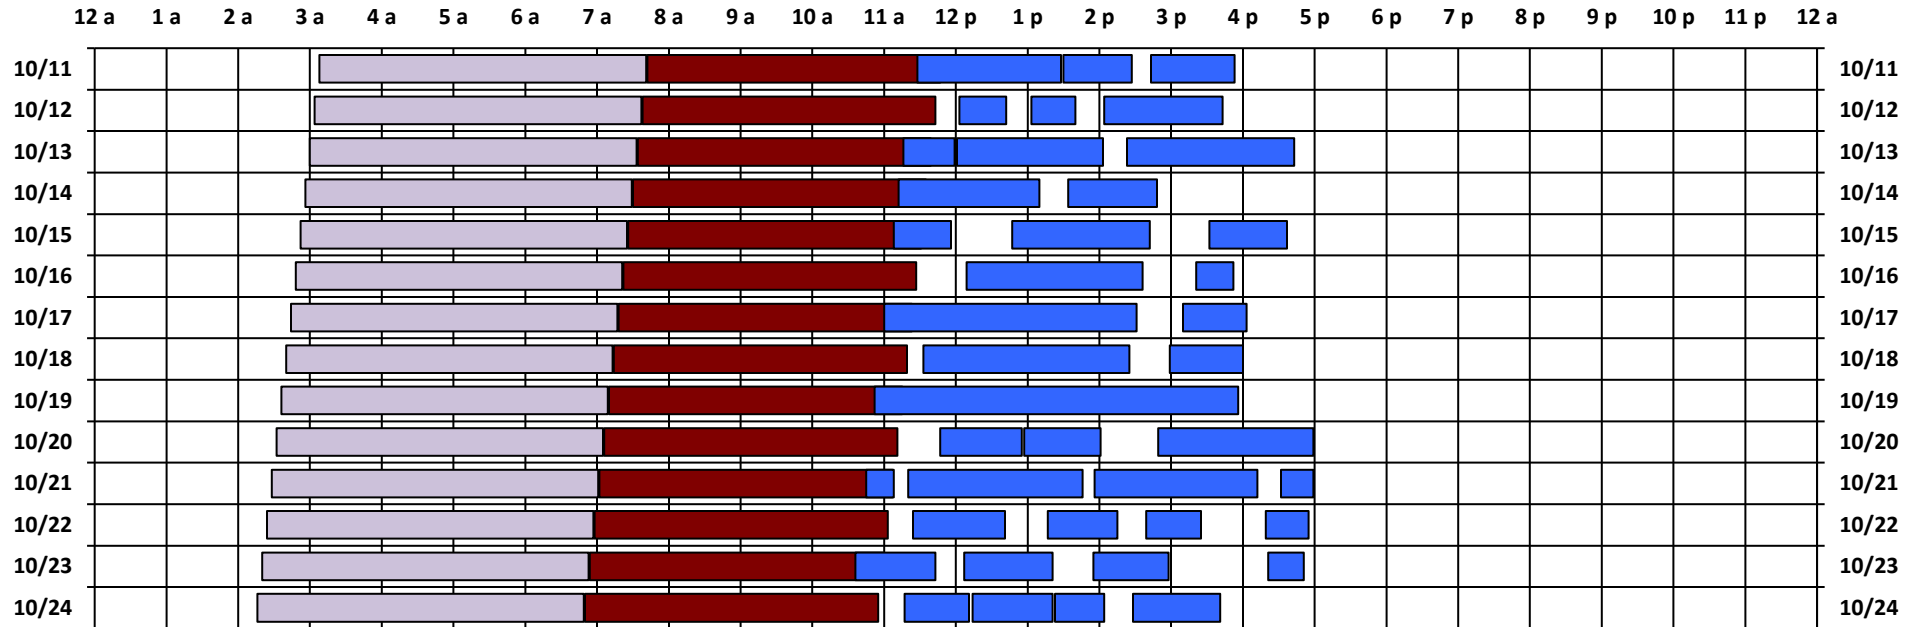

You are viewing the satellite schedule in Mountain Time. Daylight saving time, when applicable, is included.

SPTR
Skynet
DSCS

South Pole Satellite Schedule

Date	SPTR Pass 1			SPTR Pass 2			SPTR Pass 3			SPTR Pass 4			SPTR Pass 5			Total Dur	DSCS Pass		Skynet Pass	
	Start	End	Dur	Start	End	Dur	Start	End	Dur	Start	End	Dur	Start	End	Dur		Start	End	Start	End
10/11/20	11:28 A	1:28 P	2:00	1:30 P	2:27 P	0:57	2:43 P	3:53 P	1:10	No Pass	No Pass	No Pass	No Pass	No Pass	No Pass	4:07	3:08 A	7:41 A	7:42 A	11:47 A
10/12/20	12:03 P	12:42 P	0:39	1:03 P	1:40 P	0:37	2:04 P	3:43 P	1:39	No Pass	No Pass	No Pass	No Pass	No Pass	No Pass	2:55	3:04 A	7:37 A	7:38 A	11:43 A
10/13/20	11:16 A	11:59 A	0:43	12:01 P	2:03 P	2:02	2:23 P	4:43 P	2:20	No Pass	No Pass	No Pass	No Pass	No Pass	No Pass	5:05	3:00 A	7:33 A	7:34 A	11:39 A
10/14/20	11:12 A	1:10 P	1:58	1:34 P	2:48 P	1:14	No Pass	No Pass	No Pass	No Pass	No Pass	No Pass	No Pass	No Pass	No Pass	3:12	2:56 A	7:29 A	7:30 A	11:35 A
10/15/20	11:08 A	11:56 A	0:48	12:47 P	2:42 P	1:55	3:32 P	4:37 P	1:05	No Pass	No Pass	No Pass	No Pass	No Pass	No Pass	3:48	2:52 A	7:25 A	7:26 A	11:31 A
10/16/20	12:09 P	2:36 P	2:27	3:21 P	3:52 P	0:31	No Pass	No Pass	No Pass	No Pass	No Pass	No Pass	No Pass	No Pass	No Pass	2:58	2:48 A	7:21 A	7:22 A	11:27 A
10/17/20	11:00 A	2:31 P	3:31	3:10 P	4:03 P	0:53	No Pass	No Pass	No Pass	No Pass	No Pass	No Pass	No Pass	No Pass	No Pass	4:24	2:44 A	7:17 A	7:18 A	11:23 A
10/18/20	11:33 A	2:25 P	2:52	2:59 P	4:00 P	1:01	No Pass	No Pass	No Pass	No Pass	No Pass	No Pass	No Pass	No Pass	No Pass	3:53	2:40 A	7:13 A	7:14 A	11:19 A
10/19/20	10:52 A	3:56 P	5:04	No Pass	No Pass	No Pass	No Pass	No Pass	No Pass	No Pass	No Pass	No Pass	No Pass	No Pass	No Pass	5:04	2:36 A	7:09 A	7:10 A	11:15 A
10/20/20	11:47 A	12:55 P	1:08	12:57 P	2:01 P	1:04	2:49 P	4:59 P	2:10	No Pass	No Pass	No Pass	No Pass	No Pass	No Pass	4:22	2:32 A	7:05 A	7:06 A	11:11 A
10/21/20	10:45 A	11:08 A	0:23	11:20 A	1:46 P	2:26	1:56 P	4:12 P	2:16	4:32 P	4:59 P	0:27	No Pass	No Pass	No Pass	5:32	2:28 A	7:01 A	7:02 A	11:07 A
10/22/20	11:24 A	12:41 P	1:17	1:17 P	2:15 P	0:58	2:39 P	3:25 P	0:46	4:19 P	4:55 P	0:36	No Pass	No Pass	No Pass	3:37	2:24 A	6:57 A	6:58 A	11:03 A
10/23/20	10:36 A	11:43 A	1:07	12:07 P	1:21 P	1:14	1:55 P	2:58 P	1:03	4:21 P	4:51 P	0:30	No Pass	No Pass	No Pass	3:54	2:20 A	6:53 A	6:54 A	10:59 A
10/24/20	11:17 A	12:11 P	0:54	12:14 P	1:21 P	1:07	1:23 P	2:04 P	0:41	2:28 P	3:41 P	1:13	No Pass	No Pass	No Pass	3:55	2:16 A	6:49 A	6:50 A	10:55 A

* Pass continues from previous or into next day.

† An additional pass occurs on this day, not shown on the schedule. Refer to CEL text file for details.