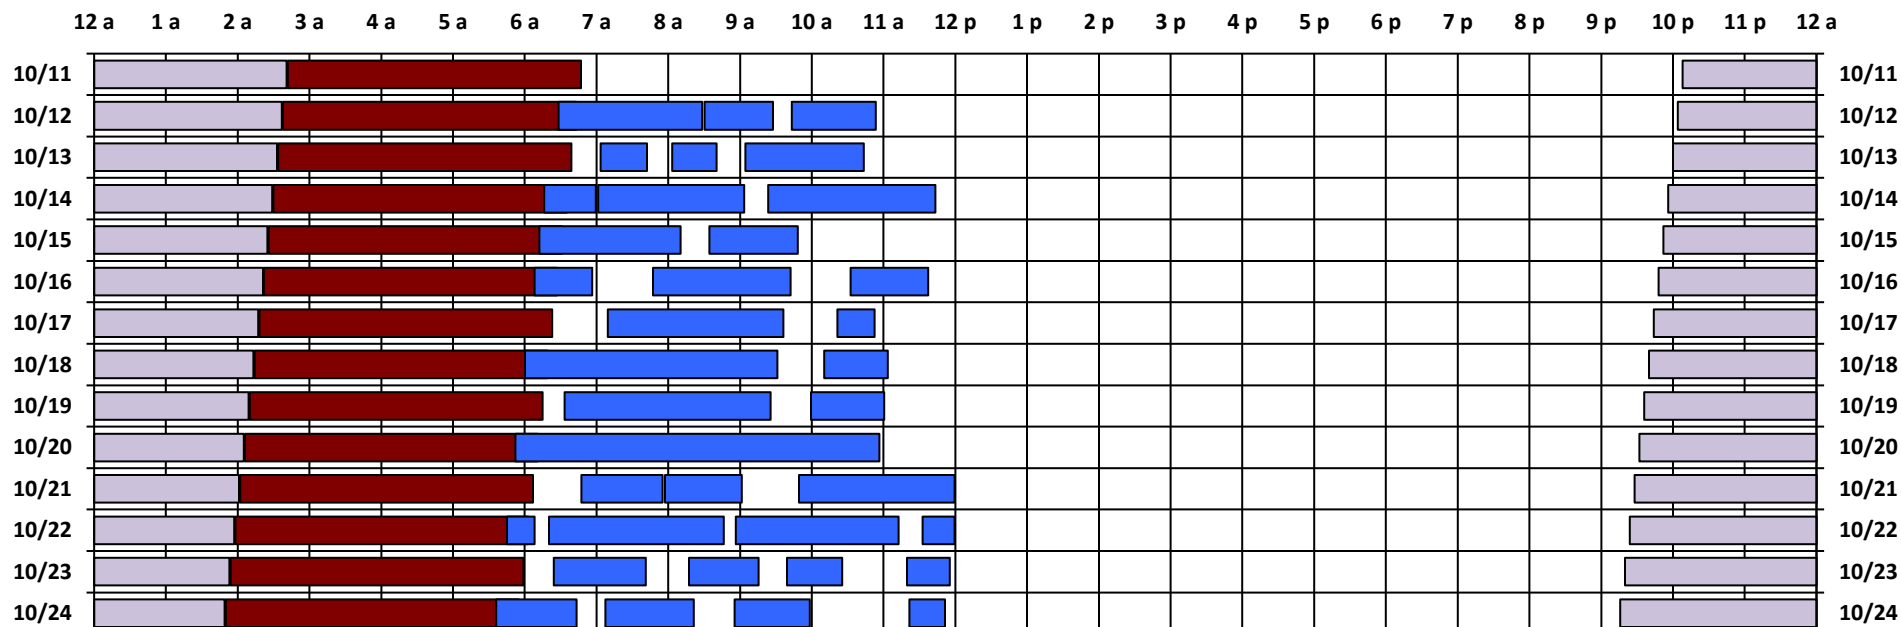

You are viewing the satellite schedule in New Zealand Time. Daylight saving time, when applicable, is included.

SPTR
Skynet
DSCS

South Pole Satellite Schedule

Date	SPTR Pass 1			SPTR Pass 2			SPTR Pass 3			SPTR Pass 4			SPTR Pass 5			Total Dur	DSCS Pass		Skynet Pass	
	Start	End	Dur	Start	End	Dur	Start	End	Dur	Start	End	Dur	Start	End	Dur		Start	End	Start	End
10/11/20	No Pass	No Pass	No Pass	No Pass	No Pass	No Pass	No Pass	No Pass	No Pass	No Pass	No Pass	No Pass	No Pass	No Pass	No Pass	0:00	10:08 P	2:41 A	2:42 A	6:47 A
10/12/20	6:28 A	8:28 A	2:00	8:30 A	9:27 A	0:57	9:43 A	10:53 A	1:10	No Pass	No Pass	No Pass	No Pass	No Pass	No Pass	4:07	10:04 P	2:37 A	2:38 A	6:43 A
10/13/20	7:03 A	7:42 A	0:39	8:03 A	8:40 A	0:37	9:04 A	10:43 A	1:39	No Pass	No Pass	No Pass	No Pass	No Pass	No Pass	2:55	10:00 P	2:33 A	2:34 A	6:39 A
10/14/20	6:16 A	6:59 A	0:43	7:01 A	9:03 A	2:02	9:23 A	11:43 A	2:20	No Pass	No Pass	No Pass	No Pass	No Pass	No Pass	5:05	9:56 P	2:29 A	2:30 A	6:35 A
10/15/20	6:12 A	8:10 A	1:58	8:34 A	9:48 A	1:14	No Pass	No Pass	No Pass	No Pass	No Pass	No Pass	No Pass	No Pass	No Pass	3:12	9:52 P	2:25 A	2:26 A	6:31 A
10/16/20	6:08 A	6:56 A	0:48	7:47 A	9:42 A	1:55	10:32 A	11:37 A	1:05	No Pass	No Pass	No Pass	No Pass	No Pass	No Pass	3:48	9:48 P	2:21 A	2:22 A	6:27 A
10/17/20	7:09 A	9:36 A	2:27	10:21 A	10:52 A	0:31	No Pass	No Pass	No Pass	No Pass	No Pass	No Pass	No Pass	No Pass	No Pass	2:58	9:44 P	2:17 A	2:18 A	6:23 A
10/18/20	6:00 A	9:31 A	3:31	10:10 A	11:03 A	0:53	No Pass	No Pass	No Pass	No Pass	No Pass	No Pass	No Pass	No Pass	No Pass	4:24	9:40 P	2:13 A	2:14 A	6:19 A
10/19/20	6:33 A	9:25 A	2:52	9:59 A	11:00 A	1:01	No Pass	No Pass	No Pass	No Pass	No Pass	No Pass	No Pass	No Pass	No Pass	3:53	9:36 P	2:09 A	2:10 A	6:15 A
10/20/20	5:52 A	10:56 A	5:04	No Pass	No Pass	No Pass	No Pass	No Pass	No Pass	No Pass	No Pass	No Pass	No Pass	No Pass	No Pass	5:04	9:32 P	2:05 A	2:06 A	6:11 A
10/21/20	6:47 A	7:55 A	1:08	7:57 A	9:01 A	1:04	9:49 A	11:59 A	2:10	No Pass	No Pass	No Pass	No Pass	No Pass	No Pass	4:22	9:28 P	2:01 A	2:02 A	6:07 A
10/22/20	5:45 A	6:08 A	0:23	6:20 A	8:46 A	2:26	8:56 A	11:12 A	2:16	11:32 A	11:59 A	0:27	No Pass	No Pass	No Pass	5:32	9:24 P	1:57 A	1:58 A	6:03 A
10/23/20	6:24 A	7:41 A	1:17	8:17 A	9:15 A	0:58	9:39 A	10:25 A	0:46	11:19 A	11:55 A	0:36	No Pass	No Pass	No Pass	3:37	9:20 P	1:53 A	1:54 A	5:59 A
10/24/20	5:36 A	6:43 A	1:07	7:07 A	8:21 A	1:14	8:55 A	9:58 A	1:03	11:21 A	11:51 A	0:30	No Pass	No Pass	No Pass	3:54	9:16 P	1:49 A	1:50 A	5:55 A

* Pass continues from previous or into next day.

† An additional pass occurs on this day, not shown on the schedule. Refer to CEL text file for details.