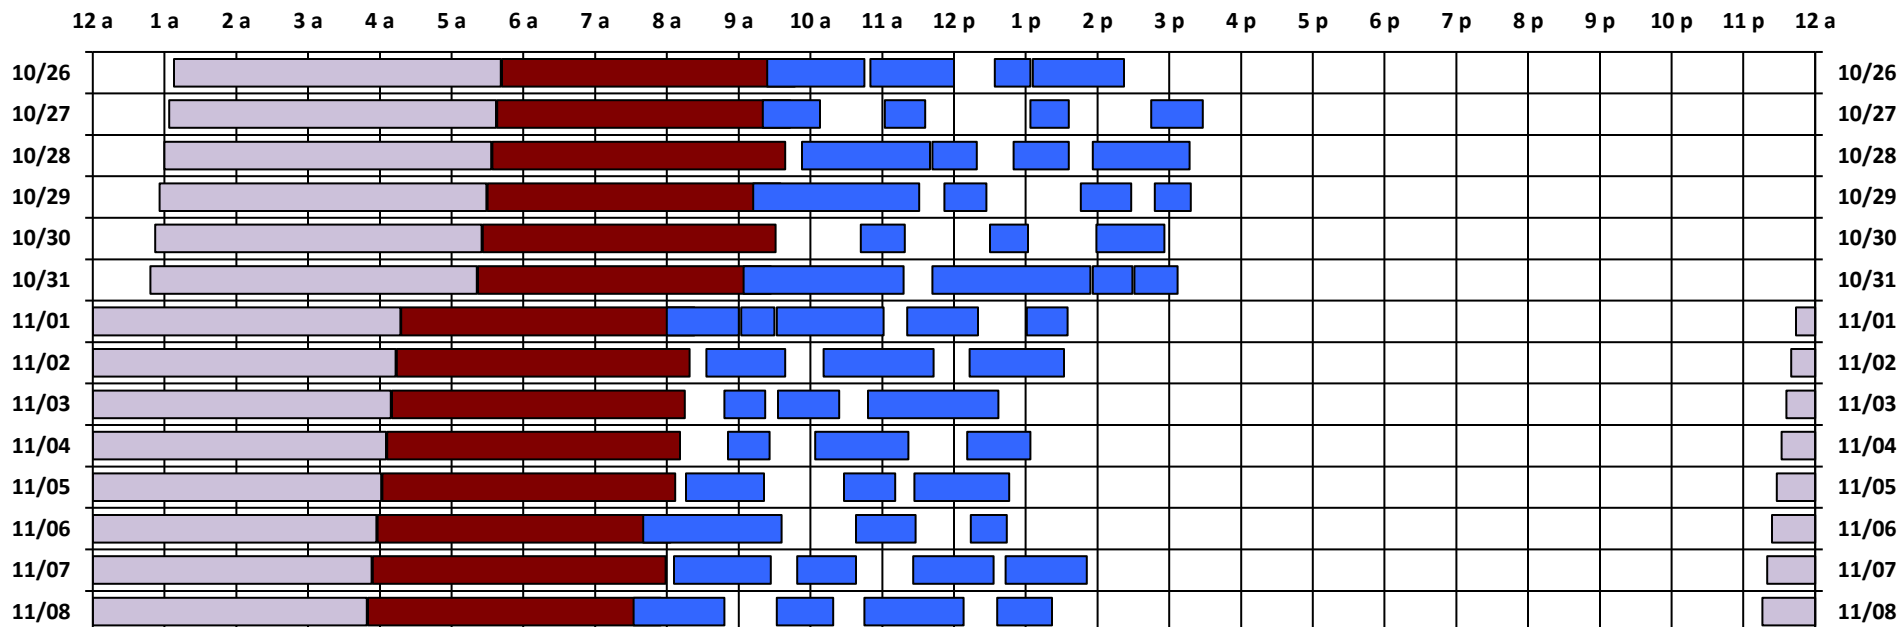

You are viewing the satellite schedule in Pacific Time. Daylight saving time, when applicable, is included.

SPTR
Skynet
DSCS

South Pole Satellite Schedule

Date	SPTR Pass 1			SPTR Pass 2			SPTR Pass 3			SPTR Pass 4			SPTR Pass 5			Total Dur	DSCS Pass		Skynet Pass	
	Start	End	Dur	Start	End	Dur	Start	End	Dur	Start	End	Dur	Start	End	Dur		Start	End	Start	End
10/26/20	9:24 A	10:45 A	1:21	10:50 A	12:00 P	1:10	12:34 P	1:04 P	0:30	1:06 P	2:22 P	1:16	No Pass	No Pass	No Pass	4:17	1:08 A	5:41 A	5:42 A	9:47 A
10/27/20	9:20 A	10:08 A	0:48	11:02 A	11:36 A	0:34	1:04 P	1:36 P	0:32	2:45 P	3:28 P	0:43	No Pass	No Pass	No Pass	2:37	1:04 A	5:37 A	5:38 A	9:43 A
10/28/20	9:53 A	11:40 A	1:47	11:42 A	12:19 P	0:37	12:50 P	1:36 P	0:46	1:56 P	3:17 P	1:21	No Pass	No Pass	No Pass	4:31	1:00 A	5:33 A	5:34 A	9:39 A
10/29/20	9:12 A	11:31 A	2:19	11:52 A	12:27 P	0:35	1:46 P	2:28 P	0:42	2:48 P	3:18 P	0:30	No Pass	No Pass	No Pass	4:06	12:56 A	5:29 A	5:30 A	9:35 A
10/30/20	10:42 A	11:19 A	0:37	12:30 P	1:02 P	0:32	1:59 P	2:56 P	0:57	No Pass	No Pass	No Pass	No Pass	No Pass	No Pass	2:06	12:52 A	5:25 A	5:26 A	9:31 A
10/31/20	9:04 A	11:18 A	2:14	11:42 A	1:54 P	2:12	1:56 P	2:29 P	0:33	2:31 P	3:07 P	0:36	No Pass	No Pass	No Pass	5:35	12:48 A	5:21 A	5:22 A	9:27 A
11/01/20	8:00 A	9:00 A	1:00	9:02 A	9:30 A	0:28	9:32 A	11:01 A	1:29	11:21 A	12:20 P	0:59	1:01 P	1:35 P	0:34	4:30	11:44 P	4:17 A	4:18 A	8:23 A
11/02/20	8:33 A	9:39 A	1:06	10:11 A	11:43 A	1:32	12:13 P	1:32 P	1:19	No Pass	No Pass	No Pass	No Pass	No Pass	No Pass	3:57	11:40 P	4:13 A	4:14 A	8:19 A
11/03/20	8:48 A	9:22 A	0:34	9:33 A	10:24 A	0:51	10:48 A	12:37 P	1:49	No Pass	No Pass	No Pass	No Pass	No Pass	No Pass	3:14	11:36 P	4:09 A	4:10 A	8:15 A
11/04/20	8:51 A	9:26 A	0:35	10:04 A	11:22 A	1:18	12:11 P	1:04 P	0:53	No Pass	No Pass	No Pass	No Pass	No Pass	No Pass	2:46	11:32 P	4:05 A	4:06 A	8:11 A
11/05/20	8:16 A	9:21 A	1:05	10:28 A	11:11 A	0:43	11:27 A	12:46 P	1:19	No Pass	No Pass	No Pass	No Pass	No Pass	No Pass	3:07	11:28 P	4:01 A	4:02 A	8:07 A
11/06/20	7:40 A	9:36 A	1:56	10:38 A	11:28 A	0:50	12:14 P	12:44 P	0:30	No Pass	No Pass	No Pass	No Pass	No Pass	No Pass	3:16	11:24 P	3:57 A	3:58 A	8:03 A
11/07/20	8:06 A	9:27 A	1:21	9:49 A	10:38 A	0:49	11:26 A	12:33 P	1:07	12:43 P	1:51 P	1:08	No Pass	No Pass	No Pass	4:25	11:20 P	3:53 A	3:54 A	7:59 A
11/08/20	7:32 A	8:48 A	1:16	9:32 A	10:19 A	0:47	10:45 A	12:08 P	1:23	12:36 P	1:22 P	0:46	No Pass	No Pass	No Pass	4:12	11:16 P	3:49 A	3:50 A	7:55 A

* Pass continues from previous or into next day.

† An additional pass occurs on this day, not shown on the schedule. Refer to CEL text file for details.