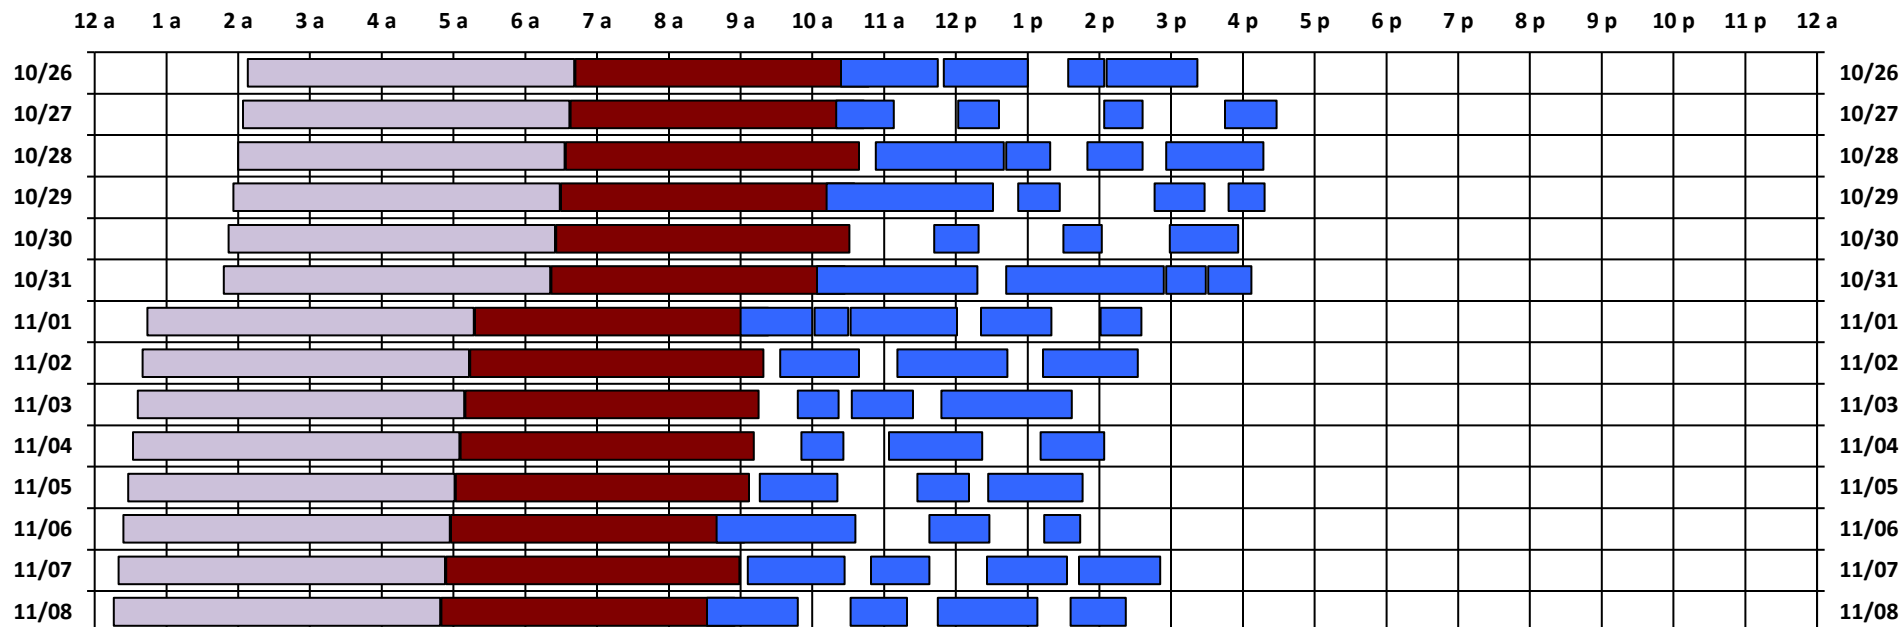

You are viewing the satellite schedule in Mountain Time. Daylight saving time, when applicable, is included.

SPTR
Skynet
DSCS

South Pole Satellite Schedule

Date	SPTR Pass 1			SPTR Pass 2			SPTR Pass 3			SPTR Pass 4			SPTR Pass 5			Total Dur	DSCS Pass		Skynet Pass	
	Start	End	Dur	Start	End	Dur	Start	End	Dur	Start	End	Dur	Start	End	Dur		Start	End	Start	End
10/26/20	10:24 A	11:45 A	1:21	11:50 A	1:00 P	1:10	1:34 P	2:04 P	0:30	2:06 P	3:22 P	1:16	No Pass	No Pass	No Pass	4:17	2:08 A	6:41 A	6:42 A	10:47 A
10/27/20	10:20 A	11:08 A	0:48	12:02 P	12:36 P	0:34	2:04 P	2:36 P	0:32	3:45 P	4:28 P	0:43	No Pass	No Pass	No Pass	2:37	2:04 A	6:37 A	6:38 A	10:43 A
10/28/20	10:53 A	12:40 P	1:47	12:42 P	1:19 P	0:37	1:50 P	2:36 P	0:46	2:56 P	4:17 P	1:21	No Pass	No Pass	No Pass	4:31	2:00 A	6:33 A	6:34 A	10:39 A
10/29/20	10:12 A	12:31 P	2:19	12:52 P	1:27 P	0:35	2:46 P	3:28 P	0:42	3:48 P	4:18 P	0:30	No Pass	No Pass	No Pass	4:06	1:56 A	6:29 A	6:30 A	10:35 A
10/30/20	11:42 A	12:19 P	0:37	1:30 P	2:02 P	0:32	2:59 P	3:56 P	0:57	No Pass	No Pass	No Pass	No Pass	No Pass	No Pass	2:06	1:52 A	6:25 A	6:26 A	10:31 A
10/31/20	10:04 A	12:18 P	2:14	12:42 P	2:54 P	2:12	2:56 P	3:29 P	0:33	3:31 P	4:07 P	0:36	No Pass	No Pass	No Pass	5:35	1:48 A	6:21 A	6:22 A	10:27 A
11/01/20	9:00 A	10:00 A	1:00	10:02 A	10:30 A	0:28	10:32 A	12:01 P	1:29	12:21 P	1:20 P	0:59	2:01 P	2:35 P	0:34	4:30	12:44 A	5:17 A	5:18 A	9:23 A
11/02/20	9:33 A	10:39 A	1:06	11:11 A	12:43 P	1:32	1:13 P	2:32 P	1:19	No Pass	No Pass	No Pass	No Pass	No Pass	No Pass	3:57	12:40 A	5:13 A	5:14 A	9:19 A
11/03/20	9:48 A	10:22 A	0:34	10:33 A	11:24 A	0:51	11:48 A	1:37 P	1:49	No Pass	No Pass	No Pass	No Pass	No Pass	No Pass	3:14	12:36 A	5:09 A	5:10 A	9:15 A
11/04/20	9:51 A	10:26 A	0:35	11:04 A	12:22 P	1:18	1:11 P	2:04 P	0:53	No Pass	No Pass	No Pass	No Pass	No Pass	No Pass	2:46	12:32 A	5:05 A	5:06 A	9:11 A
11/05/20	9:16 A	10:21 A	1:05	11:28 A	12:11 P	0:43	12:27 P	1:46 P	1:19	No Pass	No Pass	No Pass	No Pass	No Pass	No Pass	3:07	12:28 A	5:01 A	5:02 A	9:07 A
11/06/20	8:40 A	10:36 A	1:56	11:38 A	12:28 P	0:50	1:14 P	1:44 P	0:30	No Pass	No Pass	No Pass	No Pass	No Pass	No Pass	3:16	12:24 A	4:57 A	4:58 A	9:03 A
11/07/20	9:06 A	10:27 A	1:21	10:49 A	11:38 A	0:49	12:26 P	1:33 P	1:07	1:43 P	2:51 P	1:08	No Pass	No Pass	No Pass	4:25	12:20 A	4:53 A	4:54 A	8:59 A
11/08/20	8:32 A	9:48 A	1:16	10:32 A	11:19 A	0:47	11:45 A	1:08 P	1:23	1:36 P	2:22 P	0:46	No Pass	No Pass	No Pass	4:12	12:16 A	4:49 A	4:50 A	8:55 A

* Pass continues from previous or into next day.

† An additional pass occurs on this day, not shown on the schedule. Refer to CEL text file for details.