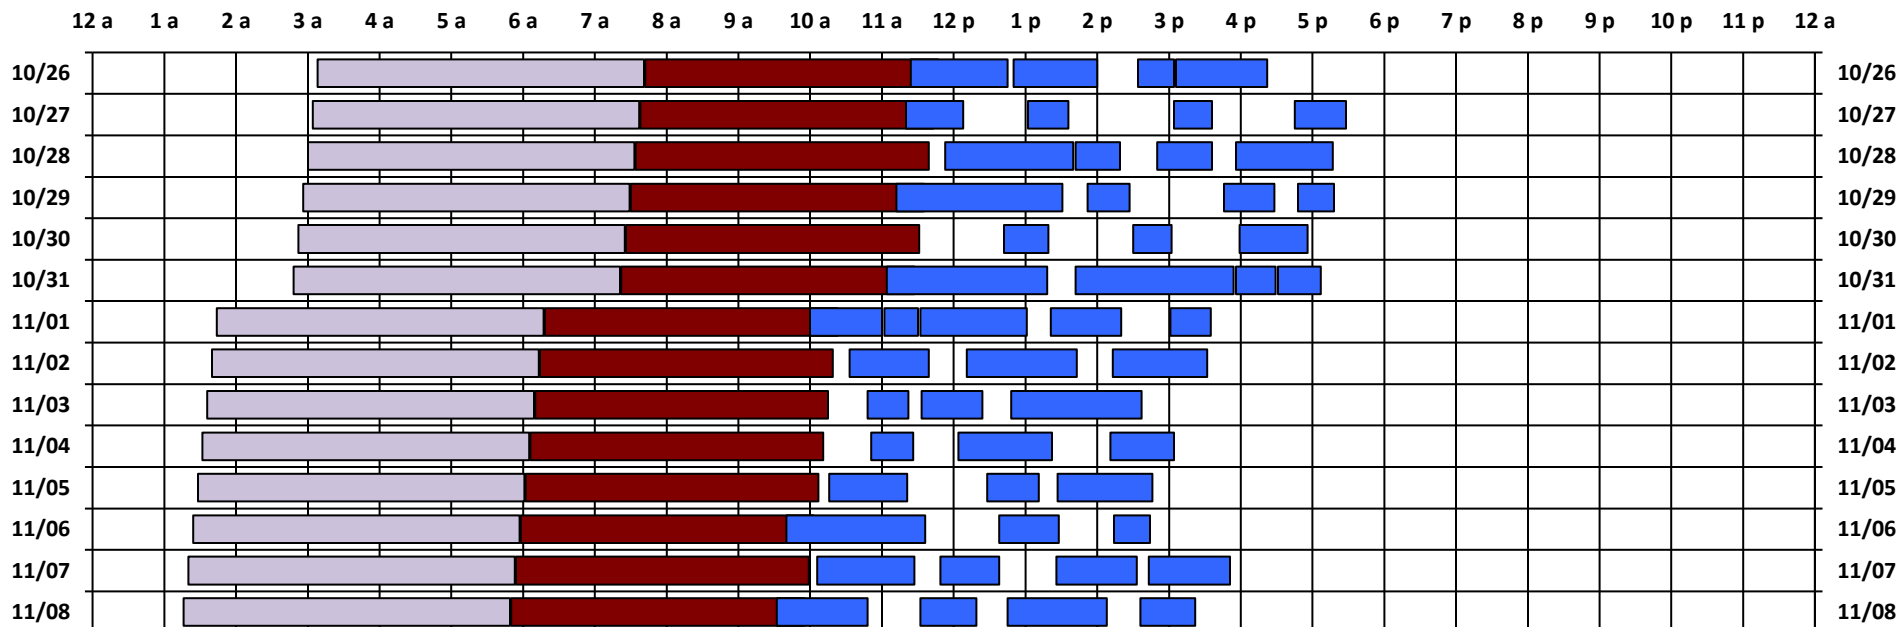

You are viewing the satellite schedule in Central Time. Daylight saving time, when applicable, is included.

SPTR
Skynet
DSCS

South Pole Satellite Schedule

Date	SPTR Pass 1			SPTR Pass 2			SPTR Pass 3			SPTR Pass 4			SPTR Pass 5			Total Dur	DSCS Pass		Skynet Pass	
	Start	End	Dur	Start	End	Dur	Start	End	Dur	Start	End	Dur	Start	End	Dur		Start	End	Start	End
10/26/20	11:24 A	12:45 P	1:21	12:50 P	2:00 P	1:10	2:34 P	3:04 P	0:30	3:06 P	4:22 P	1:16	No Pass	No Pass	No Pass	4:17	3:08 A	7:41 A	7:42 A	11:47 A
10/27/20	11:20 A	12:08 P	0:48	1:02 P	1:36 P	0:34	3:04 P	3:36 P	0:32	4:45 P	5:28 P	0:43	No Pass	No Pass	No Pass	2:37	3:04 A	7:37 A	7:38 A	11:43 A
10/28/20	11:53 A	1:40 P	1:47	1:42 P	2:19 P	0:37	2:50 P	3:36 P	0:46	3:56 P	5:17 P	1:21	No Pass	No Pass	No Pass	4:31	3:00 A	7:33 A	7:34 A	11:39 A
10/29/20	11:12 A	1:31 P	2:19	1:52 P	2:27 P	0:35	3:46 P	4:28 P	0:42	4:48 P	5:18 P	0:30	No Pass	No Pass	No Pass	4:06	2:56 A	7:29 A	7:30 A	11:35 A
10/30/20	12:42 P	1:19 P	0:37	2:30 P	3:02 P	0:32	3:59 P	4:56 P	0:57	No Pass	No Pass	No Pass	No Pass	No Pass	No Pass	2:06	2:52 A	7:25 A	7:26 A	11:31 A
10/31/20	11:04 A	1:18 P	2:14	1:42 P	3:54 P	2:12	3:56 P	4:29 P	0:33	4:31 P	5:07 P	0:36	No Pass	No Pass	No Pass	5:35	2:48 A	7:21 A	7:22 A	11:27 A
11/01/20	10:00 A	11:00 A	1:00	11:02 A	11:30 A	0:28	11:32 A	1:01 P	1:29	1:21 P	2:20 P	0:59	3:01 P	3:35 P	0:34	4:30	1:44 A	6:17 A	6:18 A	10:23 A
11/02/20	10:33 A	11:39 A	1:06	12:11 P	1:43 P	1:32	2:13 P	3:32 P	1:19	No Pass	No Pass	No Pass	No Pass	No Pass	No Pass	3:57	1:40 A	6:13 A	6:14 A	10:19 A
11/03/20	10:48 A	11:22 A	0:34	11:33 A	12:24 P	0:51	12:48 P	2:37 P	1:49	No Pass	No Pass	No Pass	No Pass	No Pass	No Pass	3:14	1:36 A	6:09 A	6:10 A	10:15 A
11/04/20	10:51 A	11:26 A	0:35	12:04 P	1:22 P	1:18	2:11 P	3:04 P	0:53	No Pass	No Pass	No Pass	No Pass	No Pass	No Pass	2:46	1:32 A	6:05 A	6:06 A	10:11 A
11/05/20	10:16 A	11:21 A	1:05	12:28 P	1:11 P	0:43	1:27 P	2:46 P	1:19	No Pass	No Pass	No Pass	No Pass	No Pass	No Pass	3:07	1:28 A	6:01 A	6:02 A	10:07 A
11/06/20	9:40 A	11:36 A	1:56	12:38 P	1:28 P	0:50	2:14 P	2:44 P	0:30	No Pass	No Pass	No Pass	No Pass	No Pass	No Pass	3:16	1:24 A	5:57 A	5:58 A	10:03 A
11/07/20	10:06 A	11:27 A	1:21	11:49 A	12:38 P	0:49	1:26 P	2:33 P	1:07	2:43 P	3:51 P	1:08	No Pass	No Pass	No Pass	4:25	1:20 A	5:53 A	5:54 A	9:59 A
11/08/20	9:32 A	10:48 A	1:16	11:32 A	12:19 P	0:47	12:45 P	2:08 P	1:23	2:36 P	3:22 P	0:46	No Pass	No Pass	No Pass	4:12	1:16 A	5:49 A	5:50 A	9:55 A

* Pass continues from previous or into next day.

† An additional pass occurs on this day, not shown on the schedule. Refer to CEL text file for details.