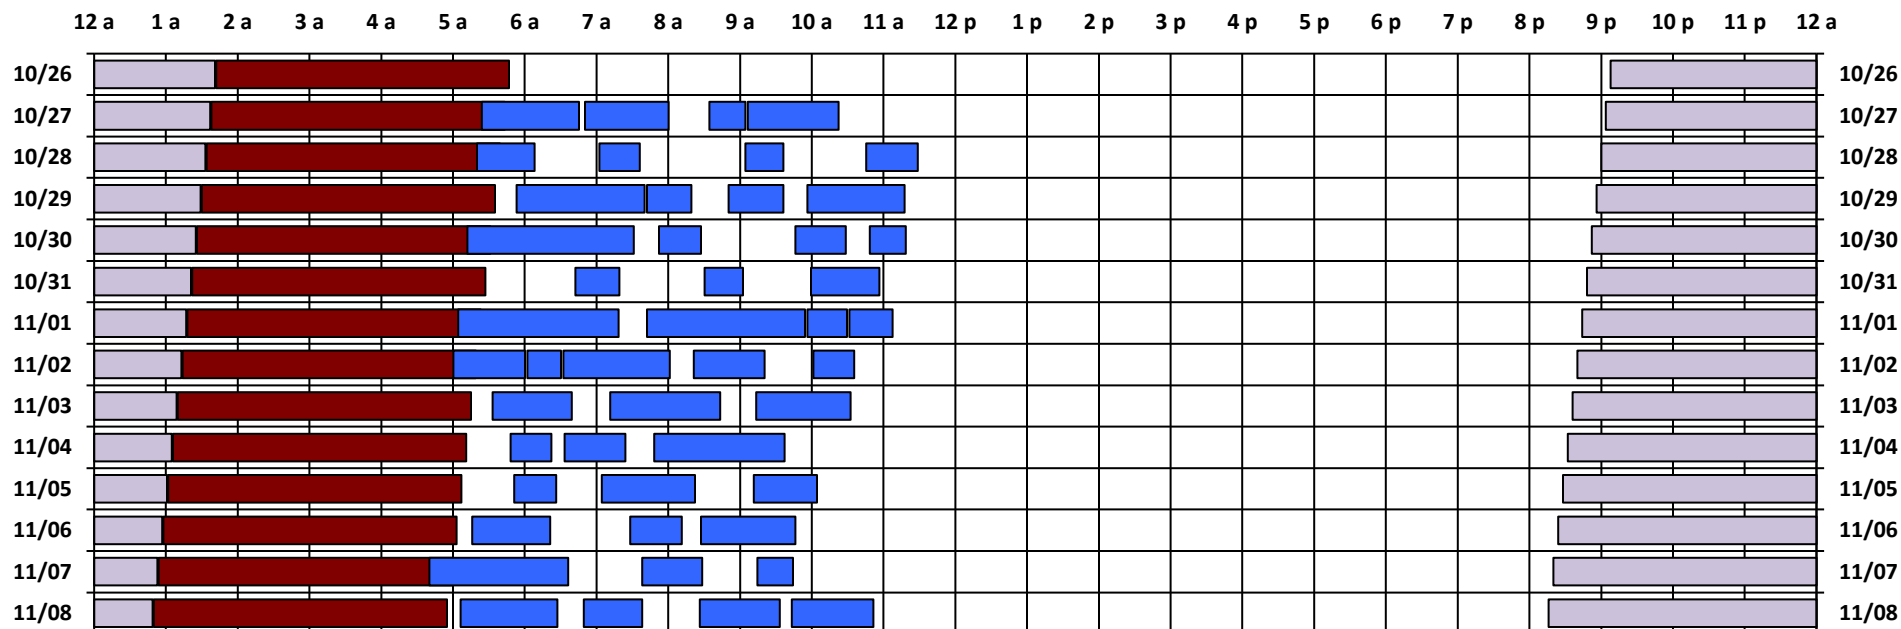

You are viewing the satellite schedule in New Zealand Time. Daylight saving time, when applicable, is included.

SPTR
Skynet
DSCS

South Pole Satellite Schedule

Date	SPTR Pass 1			SPTR Pass 2			SPTR Pass 3			SPTR Pass 4			SPTR Pass 5			Total Dur	DSCS Pass		Skynet Pass	
	Start	End	Dur	Start	End	Dur	Start	End	Dur	Start	End	Dur	Start	End	Dur		Start	End	Start	End
10/26/20	No Pass	No Pass	No Pass	No Pass	No Pass	No Pass	No Pass	No Pass	No Pass	No Pass	No Pass	No Pass	No Pass	No Pass	No Pass	0:00	9:08 P	1:41 A	1:42 A	5:47 A
10/27/20	5:24 A	6:45 A	1:21	6:50 A	8:00 A	1:10	8:34 A	9:04 A	0:30	9:06 A	10:22 A	1:16	No Pass	No Pass	No Pass	4:17	9:04 P	1:37 A	1:38 A	5:43 A
10/28/20	5:20 A	6:08 A	0:48	7:02 A	7:36 A	0:34	9:04 A	9:36 A	0:32	10:45 A	11:28 A	0:43	No Pass	No Pass	No Pass	2:37	9:00 P	1:33 A	1:34 A	5:39 A
10/29/20	5:53 A	7:40 A	1:47	7:42 A	8:19 A	0:37	8:50 A	9:36 A	0:46	9:56 A	11:17 A	1:21	No Pass	No Pass	No Pass	4:31	8:56 P	1:29 A	1:30 A	5:35 A
10/30/20	5:12 A	7:31 A	2:19	7:52 A	8:27 A	0:35	9:46 A	10:28 A	0:42	10:48 A	11:18 A	0:30	No Pass	No Pass	No Pass	4:06	8:52 P	1:25 A	1:26 A	5:31 A
10/31/20	6:42 A	7:19 A	0:37	8:30 A	9:02 A	0:32	9:59 A	10:56 A	0:57	No Pass	No Pass	No Pass	No Pass	No Pass	No Pass	2:06	8:48 P	1:21 A	1:22 A	5:27 A
11/01/20	5:04 A	7:18 A	2:14	7:42 A	9:54 A	2:12	9:56 A	10:29 A	0:33	10:31 A	11:07 A	0:36	No Pass	No Pass	No Pass	5:35	8:44 P	1:17 A	1:18 A	5:23 A
11/02/20	5:00 A	6:00 A	1:00	6:02 A	6:30 A	0:28	6:32 A	8:01 A	1:29	8:21 A	9:20 A	0:59	10:01 A	10:35 A	0:34	4:30	8:40 P	1:13 A	1:14 A	5:19 A
11/03/20	5:33 A	6:39 A	1:06	7:11 A	8:43 A	1:32	9:13 A	10:32 A	1:19	No Pass	No Pass	No Pass	No Pass	No Pass	No Pass	3:57	8:36 P	1:09 A	1:10 A	5:15 A
11/04/20	5:48 A	6:22 A	0:34	6:33 A	7:24 A	0:51	7:48 A	9:37 A	1:49	No Pass	No Pass	No Pass	No Pass	No Pass	No Pass	3:14	8:32 P	1:05 A	1:06 A	5:11 A
11/05/20	5:51 A	6:26 A	0:35	7:04 A	8:22 A	1:18	9:11 A	10:04 A	0:53	No Pass	No Pass	No Pass	No Pass	No Pass	No Pass	2:46	8:28 P	1:01 A	1:02 A	5:07 A
11/06/20	5:16 A	6:21 A	1:05	7:28 A	8:11 A	0:43	8:27 A	9:46 A	1:19	No Pass	No Pass	No Pass	No Pass	No Pass	No Pass	3:07	8:24 P	12:57 A	12:58 A	5:03 A
11/07/20	4:40 A	6:36 A	1:56	7:38 A	8:28 A	0:50	9:14 A	9:44 A	0:30	No Pass	No Pass	No Pass	No Pass	No Pass	No Pass	3:16	8:20 P	12:53 A	12:54 A	4:59 A
11/08/20	5:06 A	6:27 A	1:21	6:49 A	7:38 A	0:49	8:26 A	9:33 A	1:07	9:43 A	10:51 A	1:08	No Pass	No Pass	No Pass	4:25	8:16 P	12:49 A	12:50 A	4:55 A

* Pass continues from previous or into next day.

† An additional pass occurs on this day, not shown on the schedule. Refer to CEL text file for details.