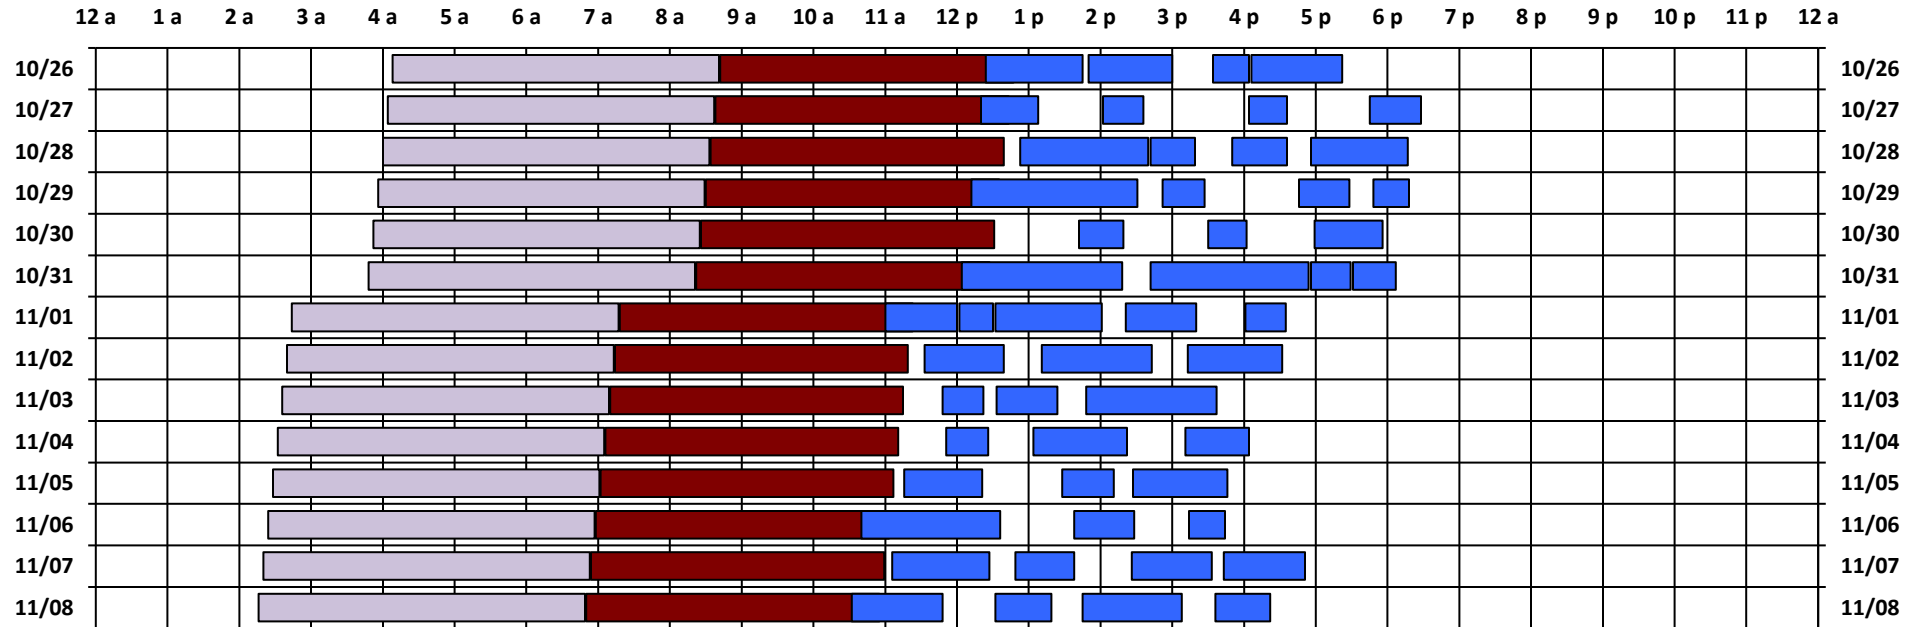

You are viewing the satellite schedule in Eastern Time. Daylight saving time, when applicable, is included.

SPTR
Skynet
DSCS

South Pole Satellite Schedule

Date	SPTR Pass 1			SPTR Pass 2			SPTR Pass 3			SPTR Pass 4			SPTR Pass 5			Total Dur	DSCS Pass		Skynet Pass	
	Start	End	Dur	Start	End	Dur	Start	End	Dur	Start	End	Dur	Start	End	Dur		Start	End	Start	End
10/26/20	12:24 P	1:45 P	1:21	1:50 P	3:00 P	1:10	3:34 P	4:04 P	0:30	4:06 P	5:22 P	1:16	No Pass	No Pass	No Pass	4:17	4:08 A	8:41 A	8:42 A	12:47 P
10/27/20	12:20 P	1:08 P	0:48	2:02 P	2:36 P	0:34	4:04 P	4:36 P	0:32	5:45 P	6:28 P	0:43	No Pass	No Pass	No Pass	2:37	4:04 A	8:37 A	8:38 A	12:43 P
10/28/20	12:53 P	2:40 P	1:47	2:42 P	3:19 P	0:37	3:50 P	4:36 P	0:46	4:56 P	6:17 P	1:21	No Pass	No Pass	No Pass	4:31	4:00 A	8:33 A	8:34 A	12:39 P
10/29/20	12:12 P	2:31 P	2:19	2:52 P	3:27 P	0:35	4:46 P	5:28 P	0:42	5:48 P	6:18 P	0:30	No Pass	No Pass	No Pass	4:06	3:56 A	8:29 A	8:30 A	12:35 P
10/30/20	1:42 P	2:19 P	0:37	3:30 P	4:02 P	0:32	4:59 P	5:56 P	0:57	No Pass	No Pass	No Pass	No Pass	No Pass	No Pass	2:06	3:52 A	8:25 A	8:26 A	12:31 P
10/31/20	12:04 P	2:18 P	2:14	2:42 P	4:54 P	2:12	4:56 P	5:29 P	0:33	5:31 P	6:07 P	0:36	No Pass	No Pass	No Pass	5:35	3:48 A	8:21 A	8:22 A	12:27 P
11/01/20	11:00 A	12:00 P	1:00	12:02 P	12:30 P	0:28	12:32 P	2:01 P	1:29	2:21 P	3:20 P	0:59	4:01 P	4:35 P	0:34	4:30	2:44 A	7:17 A	7:18 A	11:23 A
11/02/20	11:33 A	12:39 P	1:06	1:11 P	2:43 P	1:32	3:13 P	4:32 P	1:19	No Pass	No Pass	No Pass	No Pass	No Pass	No Pass	3:57	2:40 A	7:13 A	7:14 A	11:19 A
11/03/20	11:48 A	12:22 P	0:34	12:33 P	1:24 P	0:51	1:48 P	3:37 P	1:49	No Pass	No Pass	No Pass	No Pass	No Pass	No Pass	3:14	2:36 A	7:09 A	7:10 A	11:15 A
11/04/20	11:51 A	12:26 P	0:35	1:04 P	2:22 P	1:18	3:11 P	4:04 P	0:53	No Pass	No Pass	No Pass	No Pass	No Pass	No Pass	2:46	2:32 A	7:05 A	7:06 A	11:11 A
11/05/20	11:16 A	12:21 P	1:05	1:28 P	2:11 P	0:43	2:27 P	3:46 P	1:19	No Pass	No Pass	No Pass	No Pass	No Pass	No Pass	3:07	2:28 A	7:01 A	7:02 A	11:07 A
11/06/20	10:40 A	12:36 P	1:56	1:38 P	2:28 P	0:50	3:14 P	3:44 P	0:30	No Pass	No Pass	No Pass	No Pass	No Pass	No Pass	3:16	2:24 A	6:57 A	6:58 A	11:03 A
11/07/20	11:06 A	12:27 P	1:21	12:49 P	1:38 P	0:49	2:26 P	3:33 P	1:07	3:43 P	4:51 P	1:08	No Pass	No Pass	No Pass	4:25	2:20 A	6:53 A	6:54 A	10:59 A
11/08/20	10:32 A	11:48 A	1:16	12:32 P	1:19 P	0:47	1:45 P	3:08 P	1:23	3:36 P	4:22 P	0:46	No Pass	No Pass	No Pass	4:12	2:16 A	6:49 A	6:50 A	10:55 A

* Pass continues from previous or into next day.

† An additional pass occurs on this day, not shown on the schedule. Refer to CEL text file for details.