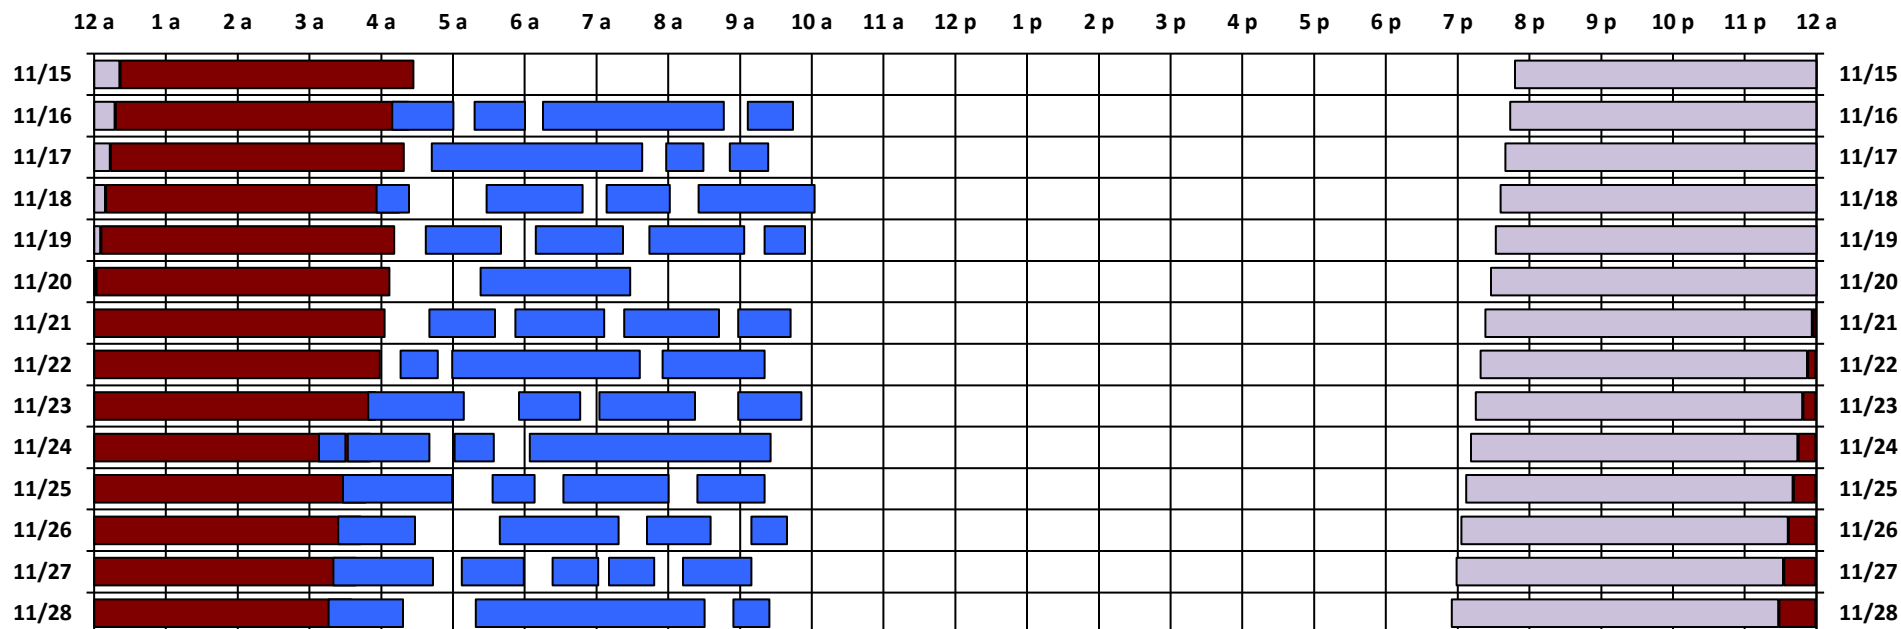

You are viewing the satellite schedule in New Zealand Time. Daylight saving time, when applicable, is included.

SPTR
Skynet
DSCS

South Pole Satellite Schedule

Date	SPTR Pass 1			SPTR Pass 2			SPTR Pass 3			SPTR Pass 4			SPTR Pass 5			Total Dur	DSCS Pass		Skynet Pass	
	Start	End	Dur	Start	End	Dur	Start	End	Dur	Start	End	Dur	Start	End	Dur		Start	End	Start	End
11/15/20	No Pass	No Pass	No Pass	No Pass	No Pass	No Pass	No Pass	No Pass	No Pass	No Pass	No Pass	No Pass	No Pass	No Pass	No Pass	0:00	7:48 P	12:21 A	12:22 A	4:27 A
11/16/20	4:09 A	5:00 A	0:51	5:18 A	6:00 A	0:42	6:15 A	8:46 A	2:31	9:06 A	9:44 A	0:38	No Pass	No Pass	No Pass	4:42	7:44 P	12:17 A	12:18 A	4:23 A
11/17/20	4:42 A	7:38 A	2:56	7:58 A	8:29 A	0:31	8:51 A	9:23 A	0:32	No Pass	No Pass	No Pass	No Pass	No Pass	No Pass	3:59	7:40 P	12:13 A	12:14 A	4:19 A
11/18/20	3:56 A	4:23 A	0:27	5:28 A	6:48 A	1:20	7:08 A	8:01 A	0:53	8:25 A	10:02 A	1:37	No Pass	No Pass	No Pass	4:17	7:36 P	12:09 A	12:10 A	4:15 A
11/19/20	4:37 A	5:40 A	1:03	6:09 A	7:22 A	1:13	7:44 A	9:03 A	1:19	9:20 A	9:54 A	0:34	No Pass	No Pass	No Pass	4:09	7:32 P	12:05 A	12:06 A	4:11 A
11/20/20	5:23 A	7:28 A	2:05	No Pass	No Pass	No Pass	No Pass	No Pass	No Pass	No Pass	No Pass	No Pass	No Pass	No Pass	No Pass	2:05	7:28 P	12:01 A	12:02 A	4:07 A
11/21/20	4:40 A	5:35 A	0:55	5:52 A	7:06 A	1:14	7:23 A	8:42 A	1:19	8:58 A	9:42 A	0:44	No Pass	No Pass	No Pass	4:12	7:24 P	11:57 P	11:58 P	4:03 A
11/22/20	4:16 A	4:47 A	0:31	4:59 A	7:36 A	2:37	7:55 A	9:20 A	1:25	No Pass	No Pass	No Pass	No Pass	No Pass	No Pass	4:33	7:20 P	11:53 P	11:54 P	3:59 A
11/23/20	3:49 A	5:09 A	1:20	5:55 A	6:46 A	0:51	7:02 A	8:22 A	1:20	8:58 A	9:51 A	0:53	No Pass	No Pass	No Pass	4:24	7:16 P	11:49 P	11:50 P	3:55 A
11/24/20	3:08 A	3:30 A	0:22	3:32 A	4:40 A	1:08	5:01 A	5:34 A	0:33	6:04 A	9:25 A	3:21	No Pass	No Pass	No Pass	5:24	7:12 P	11:45 P	11:46 P	3:51 A
11/25/20	3:28 A	4:59 A	1:31	5:33 A	6:08 A	0:35	6:32 A	8:00 A	1:28	8:24 A	9:20 A	0:56	No Pass	No Pass	No Pass	4:30	7:08 P	11:41 P	11:42 P	3:47 A
11/26/20	3:24 A	4:28 A	1:04	5:39 A	7:18 A	1:39	7:42 A	8:35 A	0:53	9:09 A	9:39 A	0:30	No Pass	No Pass	No Pass	4:06	7:04 P	11:37 P	11:38 P	3:43 A
11/27/20	3:20 A	4:43 A	1:23	5:07 A	5:59 A	0:52	6:23 A	7:01 A	0:38	7:10 A	7:48 A	0:38	8:12 A	9:09 A	0:57	4:28	7:00 P	11:33 P	11:34 P	3:39 A
11/28/20	3:16 A	4:18 A	1:02	5:19 A	8:30 A	3:11	8:54 A	9:24 A	0:30	No Pass	No Pass	No Pass	No Pass	No Pass	No Pass	4:43	6:56 P	11:29 P	11:30 P	3:35 A

* Pass continues from previous or into next day.

† An additional pass occurs on this day, not shown on the schedule. Refer to CEL text file for details.