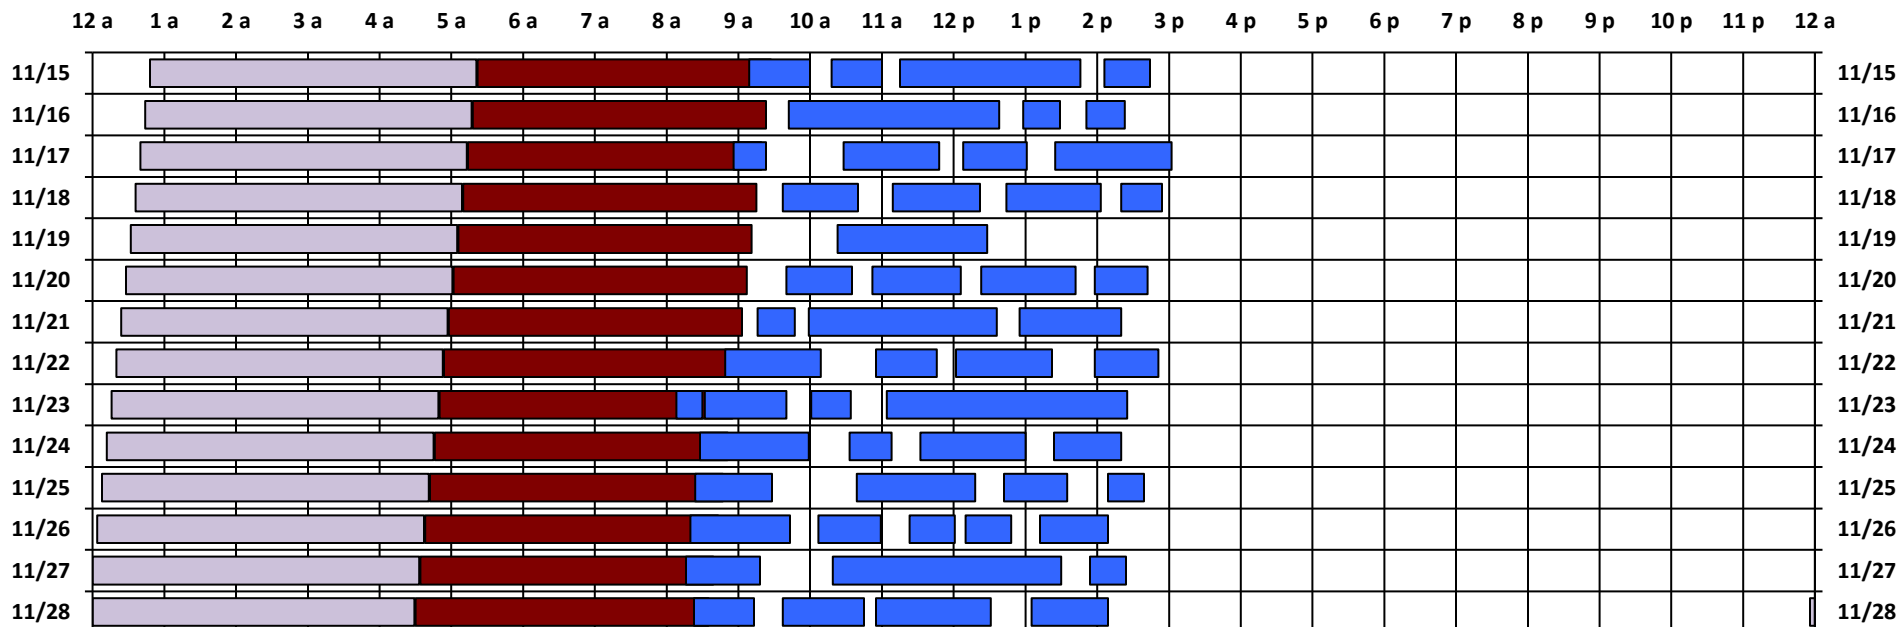

You are viewing the satellite schedule in Central Time. Daylight saving time, when applicable, is included.

SPTR
Skynet
DSCS

South Pole Satellite Schedule

Date	SPTR Pass 1			SPTR Pass 2			SPTR Pass 3			SPTR Pass 4			SPTR Pass 5			Total Dur	DSCS Pass		Skynet Pass	
	Start	End	Dur	Start	End	Dur	Start	End	Dur	Start	End	Dur	Start	End	Dur		Start	End	Start	End
11/15/20	9:09 A	10:00 A	0:51	10:18 A	11:00 A	0:42	11:15 A	1:46 P	2:31	2:06 P	2:44 P	0:38	No Pass	No Pass	No Pass	4:42	12:48 A	5:21 A	5:22 A	9:27 A
11/16/20	9:42 A	12:38 P	2:56	12:58 P	1:29 P	0:31	1:51 P	2:23 P	0:32	No Pass	No Pass	No Pass	No Pass	No Pass	No Pass	3:59	12:44 A	5:17 A	5:18 A	9:23 A
11/17/20	8:56 A	9:23 A	0:27	10:28 A	11:48 A	1:20	12:08 P	1:01 P	0:53	1:25 P	3:02 P	1:37	No Pass	No Pass	No Pass	4:17	12:40 A	5:13 A	5:14 A	9:19 A
11/18/20	9:37 A	10:40 A	1:03	11:09 A	12:22 P	1:13	12:44 P	2:03 P	1:19	2:20 P	2:54 P	0:34	No Pass	No Pass	No Pass	4:09	12:36 A	5:09 A	5:10 A	9:15 A
11/19/20	10:23 A	12:28 P	2:05	No Pass	No Pass	No Pass	No Pass	No Pass	No Pass	No Pass	No Pass	No Pass	No Pass	No Pass	No Pass	2:05	12:32 A	5:05 A	5:06 A	9:11 A
11/20/20	9:40 A	10:35 A	0:55	10:52 A	12:06 P	1:14	12:23 P	1:42 P	1:19	1:58 P	2:42 P	0:44	No Pass	No Pass	No Pass	4:12	12:28 A	5:01 A	5:02 A	9:07 A
11/21/20	9:16 A	9:47 A	0:31	9:59 A	12:36 P	2:37	12:55 P	2:20 P	1:25	No Pass	No Pass	No Pass	No Pass	No Pass	No Pass	4:33	12:24 A	4:57 A	4:58 A	9:03 A
11/22/20	8:49 A	10:09 A	1:20	10:55 A	11:46 A	0:51	12:02 P	1:22 P	1:20	1:58 P	2:51 P	0:53	No Pass	No Pass	No Pass	4:24	12:20 A	4:53 A	4:54 A	8:59 A
11/23/20	8:08 A	8:30 A	0:22	8:32 A	9:40 A	1:08	10:01 A	10:34 A	0:33	11:04 A	2:25 P	3:21	No Pass	No Pass	No Pass	5:24	12:16 A	4:49 A	4:50 A	8:55 A
11/24/20	8:28 A	9:59 A	1:31	10:33 A	11:08 A	0:35	11:32 A	1:00 P	1:28	1:24 P	2:20 P	0:56	No Pass	No Pass	No Pass	4:30	12:12 A	4:45 A	4:46 A	8:51 A
11/25/20	8:24 A	9:28 A	1:04	10:39 A	12:18 P	1:39	12:42 P	1:35 P	0:53	2:09 P	2:39 P	0:30	No Pass	No Pass	No Pass	4:06	12:08 A	4:41 A	4:42 A	8:47 A
11/26/20	8:20 A	9:43 A	1:23	10:07 A	10:59 A	0:52	11:23 A	12:01 P	0:38	12:10 P	12:48 P	0:38	1:12 P	2:09 P	0:57	4:28	12:04 A	4:37 A	4:38 A	8:43 A
11/27/20	8:16 A	9:18 A	1:02	10:19 A	1:30 P	3:11	1:54 P	2:24 P	0:30	No Pass	No Pass	No Pass	No Pass	No Pass	No Pass	4:43	12:00 A	4:33 A	4:34 A	8:39 A
11/28/20	8:23 A	9:13 A	0:50	9:37 A	10:45 A	1:08	10:55 A	12:31 P	1:36	1:05 P	2:09 P	1:04	No Pass	No Pass	No Pass	4:38	11:56 P	4:29 A	4:30 A	8:35 A

* Pass continues from previous or into next day.

† An additional pass occurs on this day, not shown on the schedule. Refer to CEL text file for details.