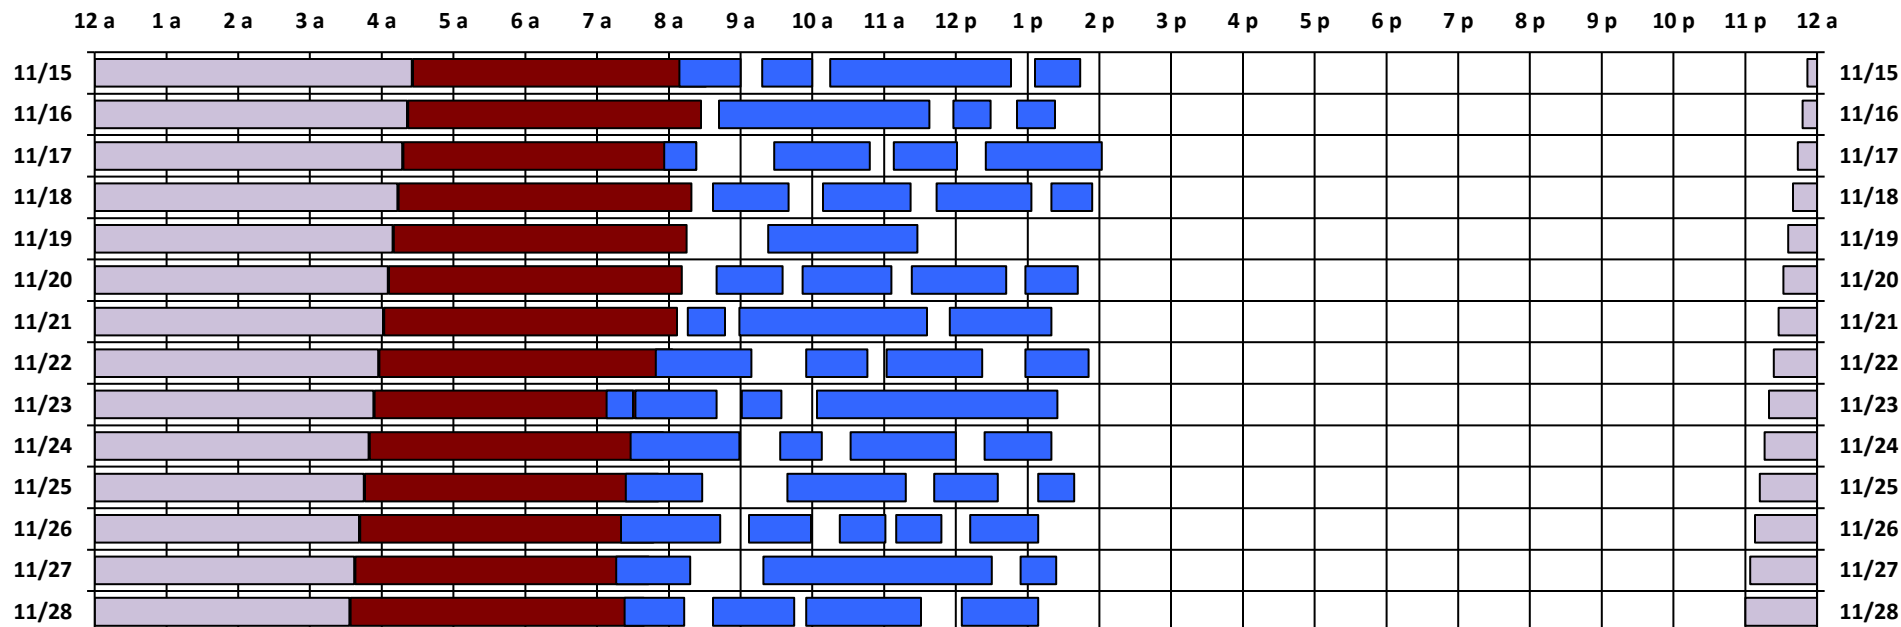

You are viewing the satellite schedule in Mountain Time. Daylight saving time, when applicable, is included.

SPTR
Skynet
DSCS

South Pole Satellite Schedule

Date	SPTR Pass 1			SPTR Pass 2			SPTR Pass 3			SPTR Pass 4			SPTR Pass 5			Total Dur	DSCS Pass		Skynet Pass	
	Start	End	Dur	Start	End	Dur	Start	End	Dur	Start	End	Dur	Start	End	Dur		Start	End	Start	End
11/15/20	8:09 A	9:00 A	0:51	9:18 A	10:00 A	0:42	10:15 A	12:46 P	2:31	1:06 P	1:44 P	0:38	No Pass	No Pass	No Pass	4:42	11:48 P	4:21 A	4:22 A	8:27 A
11/16/20	8:42 A	11:38 A	2:56	11:58 A	12:29 P	0:31	12:51 P	1:23 P	0:32	No Pass	No Pass	No Pass	No Pass	No Pass	No Pass	3:59	11:44 P	4:17 A	4:18 A	8:23 A
11/17/20	7:56 A	8:23 A	0:27	9:28 A	10:48 A	1:20	11:08 A	12:01 P	0:53	12:25 P	2:02 P	1:37	No Pass	No Pass	No Pass	4:17	11:40 P	4:13 A	4:14 A	8:19 A
11/18/20	8:37 A	9:40 A	1:03	10:09 A	11:22 A	1:13	11:44 A	1:03 P	1:19	1:20 P	1:54 P	0:34	No Pass	No Pass	No Pass	4:09	11:36 P	4:09 A	4:10 A	8:15 A
11/19/20	9:23 A	11:28 A	2:05	No Pass	No Pass	No Pass	No Pass	No Pass	No Pass	No Pass	No Pass	No Pass	No Pass	No Pass	No Pass	2:05	11:32 P	4:05 A	4:06 A	8:11 A
11/20/20	8:40 A	9:35 A	0:55	9:52 A	11:06 A	1:14	11:23 A	12:42 P	1:19	12:58 P	1:42 P	0:44	No Pass	No Pass	No Pass	4:12	11:28 P	4:01 A	4:02 A	8:07 A
11/21/20	8:16 A	8:47 A	0:31	8:59 A	11:36 A	2:37	11:55 A	1:20 P	1:25	No Pass	No Pass	No Pass	No Pass	No Pass	No Pass	4:33	11:24 P	3:57 A	3:58 A	8:03 A
11/22/20	7:49 A	9:09 A	1:20	9:55 A	10:46 A	0:51	11:02 A	12:22 P	1:20	12:58 P	1:51 P	0:53	No Pass	No Pass	No Pass	4:24	11:20 P	3:53 A	3:54 A	7:59 A
11/23/20	7:08 A	7:30 A	0:22	7:32 A	8:40 A	1:08	9:01 A	9:34 A	0:33	10:04 A	1:25 P	3:21	No Pass	No Pass	No Pass	5:24	11:16 P	3:49 A	3:50 A	7:55 A
11/24/20	7:28 A	8:59 A	1:31	9:33 A	10:08 A	0:35	10:32 A	12:00 P	1:28	12:24 P	1:20 P	0:56	No Pass	No Pass	No Pass	4:30	11:12 P	3:45 A	3:46 A	7:51 A
11/25/20	7:24 A	8:28 A	1:04	9:39 A	11:18 A	1:39	11:42 A	12:35 P	0:53	1:09 P	1:39 P	0:30	No Pass	No Pass	No Pass	4:06	11:08 P	3:41 A	3:42 A	7:47 A
11/26/20	7:20 A	8:43 A	1:23	9:07 A	9:59 A	0:52	10:23 A	11:01 A	0:38	11:10 A	11:48 A	0:38	12:12 P	1:09 P	0:57	4:28	11:04 P	3:37 A	3:38 A	7:43 A
11/27/20	7:16 A	8:18 A	1:02	9:19 A	12:30 P	3:11	12:54 P	1:24 P	0:30	No Pass	No Pass	No Pass	No Pass	No Pass	No Pass	4:43	11:00 P	3:33 A	3:34 A	7:39 A
11/28/20	7:23 A	8:13 A	0:50	8:37 A	9:45 A	1:08	9:55 A	11:31 A	1:36	12:05 P	1:09 P	1:04	No Pass	No Pass	No Pass	4:38	10:56 P	3:29 A	3:30 A	7:35 A

* Pass continues from previous or into next day.

† An additional pass occurs on this day, not shown on the schedule. Refer to CEL text file for details.