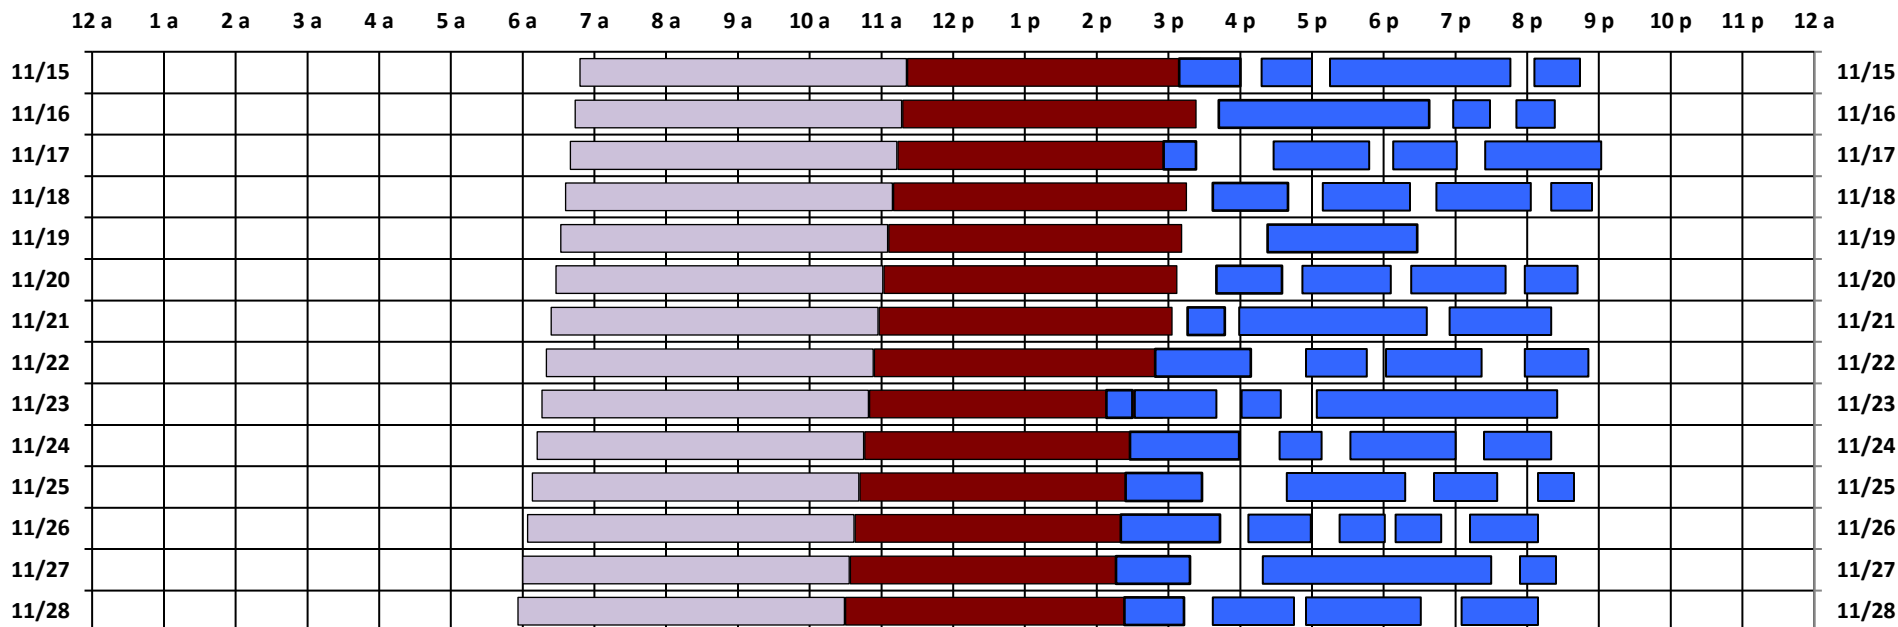

You are viewing the satellite schedule in Zulu (UTC) Time.

SPTR
Skynet
DSCS

South Pole Satellite Schedule

Date	SPTR Pass 1			SPTR Pass 2			SPTR Pass 3			SPTR Pass 4			SPTR Pass 5			Total Dur	DSCS Pass		Skynet Pass	
	Start	End	Dur	Start	End	Dur	Start	End	Dur	Start	End	Dur	Start	End	Dur		Start	End	Start	End
11/15/20	3:09 P	4:00 P	0:51	4:18 P	5:00 P	0:42	5:15 P	7:46 P	2:31	8:06 P	8:44 P	0:38	No Pass	No Pass	No Pass	4:42	6:48 A	11:21 A	11:22 A	3:27 P
11/16/20	3:42 P	6:38 P	2:56	6:58 P	7:29 P	0:31	7:51 P	8:23 P	0:32	No Pass	No Pass	No Pass	No Pass	No Pass	No Pass	3:59	6:44 A	11:17 A	11:18 A	3:23 P
11/17/20	2:56 P	3:23 P	0:27	4:28 P	5:48 P	1:20	6:08 P	7:01 P	0:53	7:25 P	9:02 P	1:37	No Pass	No Pass	No Pass	4:17	6:40 A	11:13 A	11:14 A	3:19 P
11/18/20	3:37 P	4:40 P	1:03	5:09 P	6:22 P	1:13	6:44 P	8:03 P	1:19	8:20 P	8:54 P	0:34	No Pass	No Pass	No Pass	4:09	6:36 A	11:09 A	11:10 A	3:15 P
11/19/20	4:23 P	6:28 P	2:05	No Pass	No Pass	No Pass	No Pass	No Pass	No Pass	No Pass	No Pass	No Pass	No Pass	No Pass	No Pass	2:05	6:32 A	11:05 A	11:06 A	3:11 P
11/20/20	3:40 P	4:35 P	0:55	4:52 P	6:06 P	1:14	6:23 P	7:42 P	1:19	7:58 P	8:42 P	0:44	No Pass	No Pass	No Pass	4:12	6:28 A	11:01 A	11:02 A	3:07 P
11/21/20	3:16 P	3:47 P	0:31	3:59 P	6:36 P	2:37	6:55 P	8:20 P	1:25	No Pass	No Pass	No Pass	No Pass	No Pass	No Pass	4:33	6:24 A	10:57 A	10:58 A	3:03 P
11/22/20	2:49 P	4:09 P	1:20	4:55 P	5:46 P	0:51	6:02 P	7:22 P	1:20	7:58 P	8:51 P	0:53	No Pass	No Pass	No Pass	4:24	6:20 A	10:53 A	10:54 A	2:59 P
11/23/20	2:08 P	2:30 P	0:22	2:32 P	3:40 P	1:08	4:01 P	4:34 P	0:33	5:04 P	8:25 P	3:21	No Pass	No Pass	No Pass	5:24	6:16 A	10:49 A	10:50 A	2:55 P
11/24/20	2:28 P	3:59 P	1:31	4:33 P	5:08 P	0:35	5:32 P	7:00 P	1:28	7:24 P	8:20 P	0:56	No Pass	No Pass	No Pass	4:30	6:12 A	10:45 A	10:46 A	2:51 P
11/25/20	2:24 P	3:28 P	1:04	4:39 P	6:18 P	1:39	6:42 P	7:35 P	0:53	8:09 P	8:39 P	0:30	No Pass	No Pass	No Pass	4:06	6:08 A	10:41 A	10:42 A	2:47 P
11/26/20	2:20 P	3:43 P	1:23	4:07 P	4:59 P	0:52	5:23 P	6:01 P	0:38	6:10 P	6:48 P	0:38	7:12 P	8:09 P	0:57	4:28	6:04 A	10:37 A	10:38 A	2:43 P
11/27/20	2:16 P	3:18 P	1:02	4:19 P	7:30 P	3:11	7:54 P	8:24 P	0:30	No Pass	No Pass	No Pass	No Pass	No Pass	No Pass	4:43	6:00 A	10:33 A	10:34 A	2:39 P
11/28/20	2:23 P	3:13 P	0:50	3:37 P	4:45 P	1:08	4:55 P	6:31 P	1:36	7:05 P	8:09 P	1:04	No Pass	No Pass	No Pass	4:38	5:56 A	10:29 A	10:30 A	2:35 P