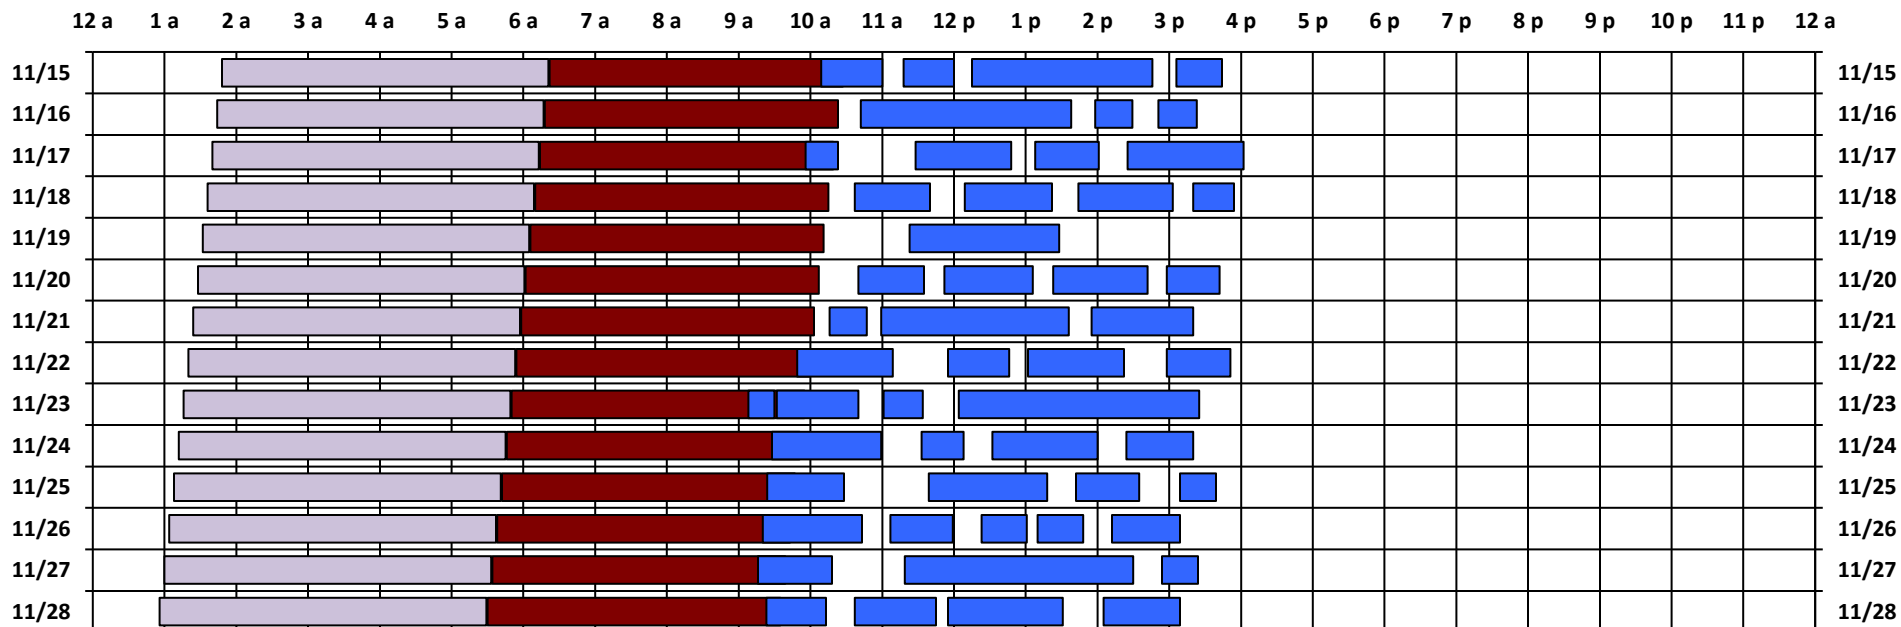

You are viewing the satellite schedule in Eastern Time. Daylight saving time, when applicable, is included.

SPTR
Skynet
DSCS

South Pole Satellite Schedule

Date	SPTR Pass 1			SPTR Pass 2			SPTR Pass 3			SPTR Pass 4			SPTR Pass 5			Total Dur	DSCS Pass		Skynet Pass	
	Start	End	Dur	Start	End	Dur	Start	End	Dur	Start	End	Dur	Start	End	Dur		Start	End	Start	End
11/15/20	10:09 A	11:00 A	0:51	11:18 A	12:00 P	0:42	12:15 P	2:46 P	2:31	3:06 P	3:44 P	0:38	No Pass	No Pass	No Pass	4:42	1:48 A	6:21 A	6:22 A	10:27 A
11/16/20	10:42 A	1:38 P	2:56	1:58 P	2:29 P	0:31	2:51 P	3:23 P	0:32	No Pass	No Pass	No Pass	No Pass	No Pass	No Pass	3:59	1:44 A	6:17 A	6:18 A	10:23 A
11/17/20	9:56 A	10:23 A	0:27	11:28 A	12:48 P	1:20	1:08 P	2:01 P	0:53	2:25 P	4:02 P	1:37	No Pass	No Pass	No Pass	4:17	1:40 A	6:13 A	6:14 A	10:19 A
11/18/20	10:37 A	11:40 A	1:03	12:09 P	1:22 P	1:13	1:44 P	3:03 P	1:19	3:20 P	3:54 P	0:34	No Pass	No Pass	No Pass	4:09	1:36 A	6:09 A	6:10 A	10:15 A
11/19/20	11:23 A	1:28 P	2:05	No Pass	No Pass	No Pass	No Pass	No Pass	No Pass	No Pass	No Pass	No Pass	No Pass	No Pass	No Pass	2:05	1:32 A	6:05 A	6:06 A	10:11 A
11/20/20	10:40 A	11:35 A	0:55	11:52 A	1:06 P	1:14	1:23 P	2:42 P	1:19	2:58 P	3:42 P	0:44	No Pass	No Pass	No Pass	4:12	1:28 A	6:01 A	6:02 A	10:07 A
11/21/20	10:16 A	10:47 A	0:31	10:59 A	1:36 P	2:37	1:55 P	3:20 P	1:25	No Pass	No Pass	No Pass	No Pass	No Pass	No Pass	4:33	1:24 A	5:57 A	5:58 A	10:03 A
11/22/20	9:49 A	11:09 A	1:20	11:55 A	12:46 P	0:51	1:02 P	2:22 P	1:20	2:58 P	3:51 P	0:53	No Pass	No Pass	No Pass	4:24	1:20 A	5:53 A	5:54 A	9:59 A
11/23/20	9:08 A	9:30 A	0:22	9:32 A	10:40 A	1:08	11:01 A	11:34 A	0:33	12:04 P	3:25 P	3:21	No Pass	No Pass	No Pass	5:24	1:16 A	5:49 A	5:50 A	9:55 A
11/24/20	9:28 A	10:59 A	1:31	11:33 A	12:08 P	0:35	12:32 P	2:00 P	1:28	2:24 P	3:20 P	0:56	No Pass	No Pass	No Pass	4:30	1:12 A	5:45 A	5:46 A	9:51 A
11/25/20	9:24 A	10:28 A	1:04	11:39 A	1:18 P	1:39	1:42 P	2:35 P	0:53	3:09 P	3:39 P	0:30	No Pass	No Pass	No Pass	4:06	1:08 A	5:41 A	5:42 A	9:47 A
11/26/20	9:20 A	10:43 A	1:23	11:07 A	11:59 A	0:52	12:23 P	1:01 P	0:38	1:10 P	1:48 P	0:38	2:12 P	3:09 P	0:57	4:28	1:04 A	5:37 A	5:38 A	9:43 A
11/27/20	9:16 A	10:18 A	1:02	11:19 A	2:30 P	3:11	2:54 P	3:24 P	0:30	No Pass	No Pass	No Pass	No Pass	No Pass	No Pass	4:43	1:00 A	5:33 A	5:34 A	9:39 A
11/28/20	9:23 A	10:13 A	0:50	10:37 A	11:45 A	1:08	11:55 A	1:31 P	1:36	2:05 P	3:09 P	1:04	No Pass	No Pass	No Pass	4:38	12:56 A	5:29 A	5:30 A	9:35 A

* Pass continues from previous or into next day.

† An additional pass occurs on this day, not shown on the schedule. Refer to CEL text file for details.