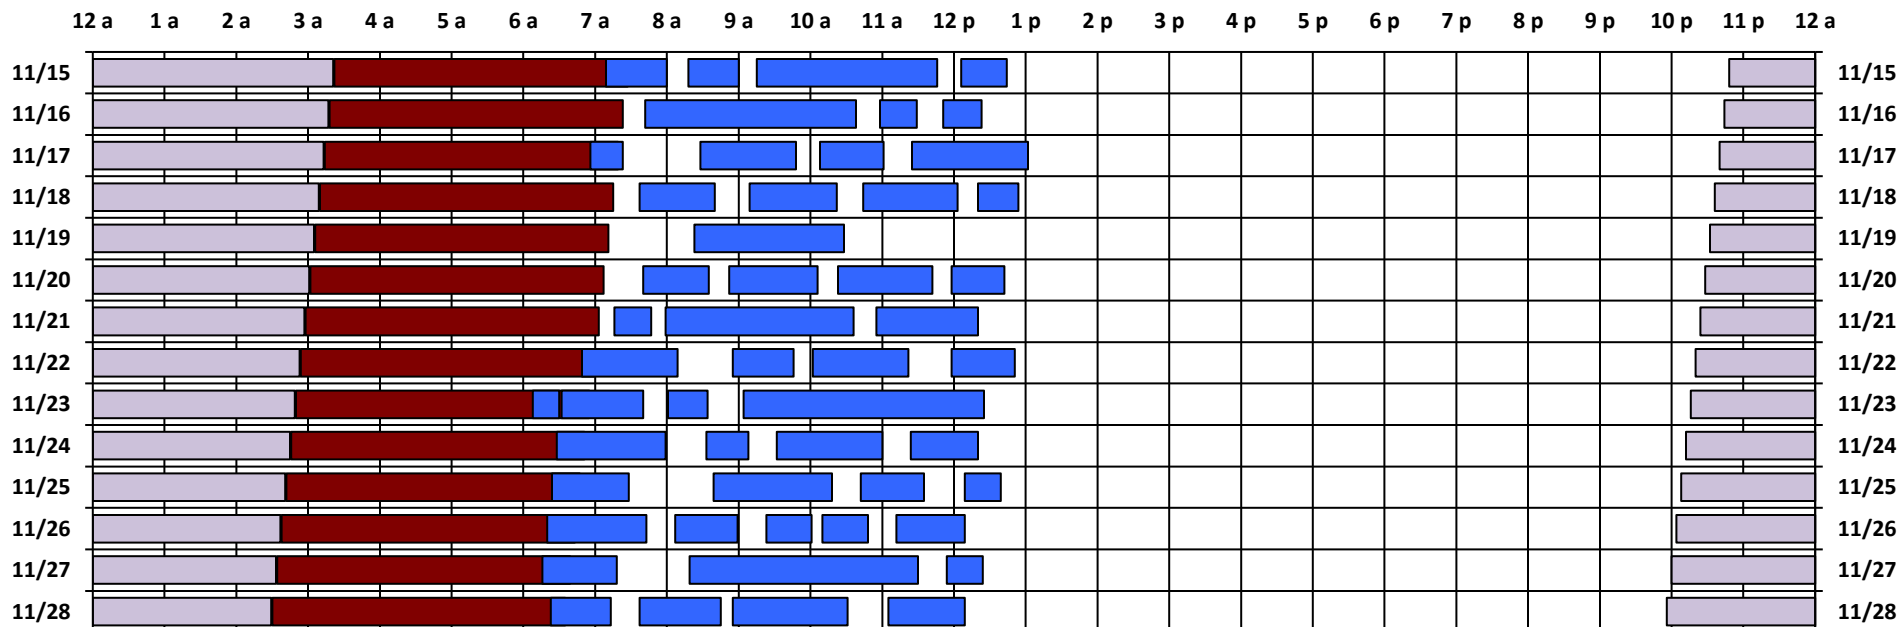

You are viewing the satellite schedule in Pacific Time. Daylight saving time, when applicable, is included.

SPTR
Skynet
DSCS

South Pole Satellite Schedule

Date	SPTR Pass 1			SPTR Pass 2			SPTR Pass 3			SPTR Pass 4			SPTR Pass 5			Total Dur	DSCS Pass		Skynet Pass	
	Start	End	Dur	Start	End	Dur	Start	End	Dur	Start	End	Dur	Start	End	Dur		Start	End	Start	End
11/15/20	7:09 A	8:00 A	0:51	8:18 A	9:00 A	0:42	9:15 A	11:46 A	2:31	12:06 P	12:44 P	0:38	No Pass	No Pass	No Pass	4:42	10:48 P	3:21 A	3:22 A	7:27 A
11/16/20	7:42 A	10:38 A	2:56	10:58 A	11:29 A	0:31	11:51 A	12:23 P	0:32	No Pass	No Pass	No Pass	No Pass	No Pass	No Pass	3:59	10:44 P	3:17 A	3:18 A	7:23 A
11/17/20	6:56 A	7:23 A	0:27	8:28 A	9:48 A	1:20	10:08 A	11:01 A	0:53	11:25 A	1:02 P	1:37	No Pass	No Pass	No Pass	4:17	10:40 P	3:13 A	3:14 A	7:19 A
11/18/20	7:37 A	8:40 A	1:03	9:09 A	10:22 A	1:13	10:44 A	12:03 P	1:19	12:20 P	12:54 P	0:34	No Pass	No Pass	No Pass	4:09	10:36 P	3:09 A	3:10 A	7:15 A
11/19/20	8:23 A	10:28 A	2:05	No Pass	No Pass	No Pass	No Pass	No Pass	No Pass	No Pass	No Pass	No Pass	No Pass	No Pass	No Pass	2:05	10:32 P	3:05 A	3:06 A	7:11 A
11/20/20	7:40 A	8:35 A	0:55	8:52 A	10:06 A	1:14	10:23 A	11:42 A	1:19	11:58 A	12:42 P	0:44	No Pass	No Pass	No Pass	4:12	10:28 P	3:01 A	3:02 A	7:07 A
11/21/20	7:16 A	7:47 A	0:31	7:59 A	10:36 A	2:37	10:55 A	12:20 P	1:25	No Pass	No Pass	No Pass	No Pass	No Pass	No Pass	4:33	10:24 P	2:57 A	2:58 A	7:03 A
11/22/20	6:49 A	8:09 A	1:20	8:55 A	9:46 A	0:51	10:02 A	11:22 A	1:20	11:58 A	12:51 P	0:53	No Pass	No Pass	No Pass	4:24	10:20 P	2:53 A	2:54 A	6:59 A
11/23/20	6:08 A	6:30 A	0:22	6:32 A	7:40 A	1:08	8:01 A	8:34 A	0:33	9:04 A	12:25 P	3:21	No Pass	No Pass	No Pass	5:24	10:16 P	2:49 A	2:50 A	6:55 A
11/24/20	6:28 A	7:59 A	1:31	8:33 A	9:08 A	0:35	9:32 A	11:00 A	1:28	11:24 A	12:20 P	0:56	No Pass	No Pass	No Pass	4:30	10:12 P	2:45 A	2:46 A	6:51 A
11/25/20	6:24 A	7:28 A	1:04	8:39 A	10:18 A	1:39	10:42 A	11:35 A	0:53	12:09 P	12:39 P	0:30	No Pass	No Pass	No Pass	4:06	10:08 P	2:41 A	2:42 A	6:47 A
11/26/20	6:20 A	7:43 A	1:23	8:07 A	8:59 A	0:52	9:23 A	10:01 A	0:38	10:10 A	10:48 A	0:38	11:12 A	12:09 P	0:57	4:28	10:04 P	2:37 A	2:38 A	6:43 A
11/27/20	6:16 A	7:18 A	1:02	8:19 A	11:30 A	3:11	11:54 A	12:24 P	0:30	No Pass	No Pass	No Pass	No Pass	No Pass	No Pass	4:43	10:00 P	2:33 A	2:34 A	6:39 A
11/28/20	6:23 A	7:13 A	0:50	7:37 A	8:45 A	1:08	8:55 A	10:31 A	1:36	11:05 A	12:09 P	1:04	No Pass	No Pass	No Pass	4:38	9:56 P	2:29 A	2:30 A	6:35 A

* Pass continues from previous or into next day.

† An additional pass occurs on this day, not shown on the schedule. Refer to CEL text file for details.