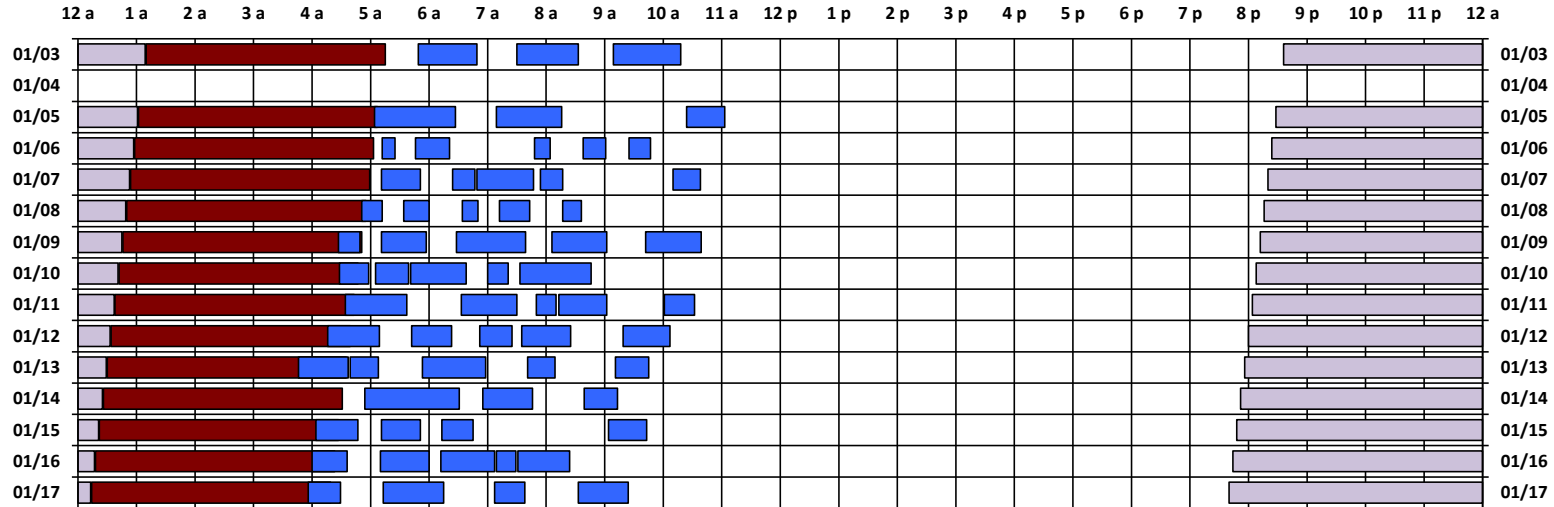

You are viewing the satellite schedule in Mountain Time. Daylight saving time, when applicable, is included.

SPTR
Skynet
DSCS

South Pole Satellite Schedule

Date	SPTR Pass 1			SPTR Pass 2			SPTR Pass 3			SPTR Pass 4			SPTR Pass 5			Total Dur	DSCS Pass		Skynet Pass	
	Start	End	Dur	Start	End	Dur	Start	End	Dur	Start	End	Dur	Start	End	Dur		Start	End	Start	End
01/03/21	5:49 A	6:49 A	1:00	7:30 A	8:33 A	1:03	9:09 A	10:18 A	1:09	No Pass	No Pass	No Pass	No Pass	No Pass	No Pass	3:12	8:32 P	1:05 A	1:06 A	5:11 A
01/05/21	5:04 A	6:27 A	1:23	7:09 A	8:16 A	1:07	10:24 A	11:03 A	0:39	No Pass	No Pass	No Pass	No Pass	No Pass	No Pass	3:09	8:24 P	12:57 A	12:58 A	5:03 A
01/06/21	5:12 A	5:25 A	0:13	5:46 A	6:21 A	0:35	7:48 A	8:04 A	0:16	8:38 A	9:01 A	0:23	9:25 A	9:47 A	0:22	1:49	8:20 P	12:53 A	12:54 A	4:59 A
01/07/21	5:11 A	5:51 A	0:40	6:24 A	6:47 A	0:23	6:49 A	7:47 A	0:58	7:54 A	8:17 A	0:23	10:10 A	10:38 A	0:28	2:52	8:16 P	12:49 A	12:50 A	4:55 A
01/08/21	4:51 A	5:12 A	0:21	5:34 A	6:00 A	0:26	6:34 A	6:50 A	0:16	7:12 A	7:43 A	0:31	8:17 A	8:36 A	0:19	1:53	8:12 P	12:45 A	12:46 A	4:51 A
01/09/21	4:27 A	4:49 A	0:22	5:11 A	5:57 A	0:46	6:28 A	7:39 A	1:11	8:06 A	9:02 A	0:56	9:42 A	10:39 A	0:57	4:12	8:08 P	12:41 A	12:42 A	4:47 A
01/10/21	4:28 A	4:58 A	0:30	5:05 A	5:39 A	0:34	5:41 A	6:38 A	0:57	7:00 A	7:21 A	0:21	7:33 A	8:46 A	1:13	3:35	8:04 P	12:37 A	12:38 A	4:43 A
01/11/21	4:34 A	5:37 A	1:03	6:33 A	7:30 A	0:57	7:50 A	8:10 A	0:20	8:13 A	9:02 A	0:49	10:01 A	10:32 A	0:31	3:40	8:00 P	12:33 A	12:34 A	4:39 A
01/12/21	4:16 A	5:09 A	0:53	5:42 A	6:23 A	0:41	6:52 A	7:25 A	0:33	7:35 A	8:25 A	0:50	9:19 A	10:07 A	0:48	3:45	7:56 P	12:29 A	12:30 A	4:35 A
01/13/21	3:46 A	4:37 A	0:51	4:39 A	5:08 A	0:29	5:53 A	6:58 A	1:05	7:41 A	8:09 A	0:28	9:11 A	9:45 A	0:34	3:27	7:52 P	12:25 A	12:26 A	4:31 A
01/14/21	4:54 A	6:31 A	1:37	6:55 A	7:46 A	0:51	8:39 A	9:13 A	0:34	No Pass	No Pass	No Pass	No Pass	No Pass	No Pass	3:02	7:48 P	12:21 A	12:22 A	4:27 A
01/15/21	4:04 A	4:47 A	0:43	5:11 A	5:51 A	0:40	6:13 A	6:45 A	0:32	9:04 A	9:43 A	0:39	No Pass	No Pass	No Pass	2:34	7:44 P	12:17 A	12:18 A	4:23 A
01/16/21	4:00 A	4:36 A	0:36	5:10 A	6:00 A	0:50	6:12 A	7:07 A	0:55	7:09 A	7:29 A	0:20	7:31 A	8:24 A	0:53	3:34	7:40 P	12:13 A	12:14 A	4:19 A
01/17/21	3:56 A	4:29 A	0:33	5:13 A	6:15 A	1:02	7:07 A	7:38 A	0:31	8:33 A	9:24 A	0:51	No Pass	No Pass	No Pass	2:57	7:36 P	12:09 A	12:10 A	4:15 A

* Pass continues from previous or into next day.

† An additional pass occurs on this day, not shown on the schedule. Refer to CEL text file for details.

Schedule updated on 01/06/21