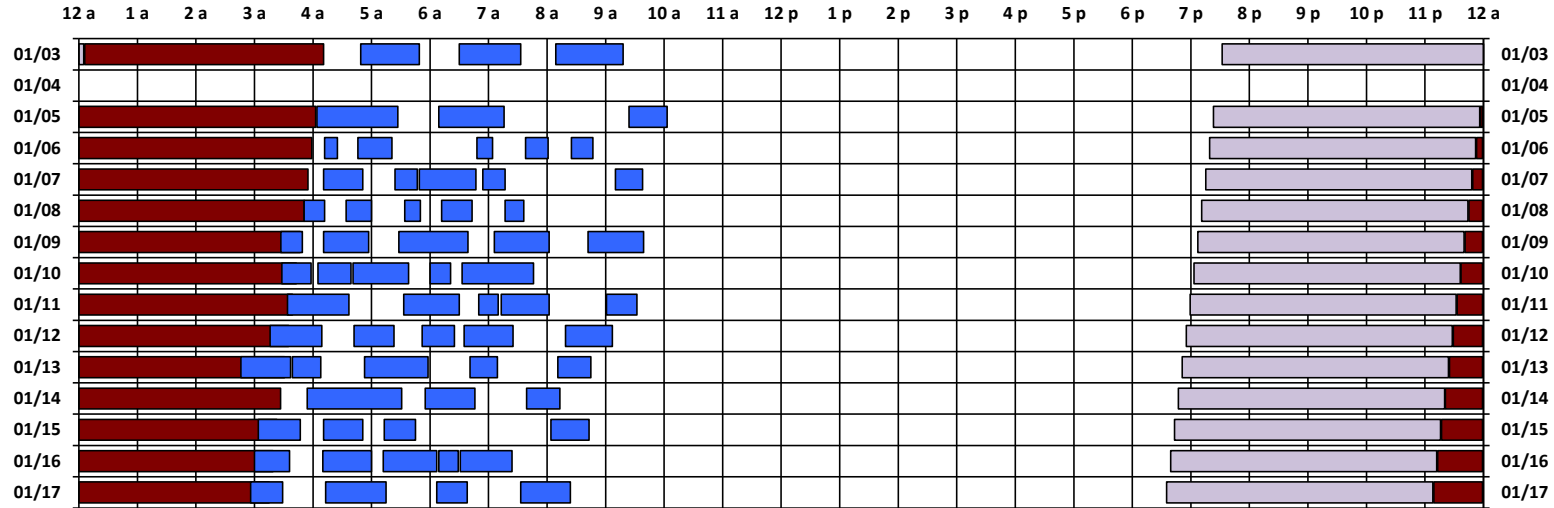

You are viewing the satellite schedule in Pacific Time. Daylight saving time, when applicable, is included.

SPTR
Skynet
DSCS

South Pole Satellite Schedule

Date	SPTR Pass 1			SPTR Pass 2			SPTR Pass 3			SPTR Pass 4			SPTR Pass 5			Total Dur	DSCS Pass		Skynet Pass	
	Start	End	Dur	Start	End	Dur	Start	End	Dur	Start	End	Dur	Start	End	Dur		Start	End	Start	End
01/03/21	4:49 A	5:49 A	1:00	6:30 A	7:33 A	1:03	8:09 A	9:18 A	1:09	No Pass	No Pass	No Pass	No Pass	No Pass	No Pass	3:12	7:32 P	12:05 A	12:06 A	4:11 A
01/05/21	4:04 A	5:27 A	1:23	6:09 A	7:16 A	1:07	9:24 A	10:03 A	0:39	No Pass	No Pass	No Pass	No Pass	No Pass	No Pass	3:09	7:24 P	11:57 P	11:58 P	4:03 A
01/06/21	4:12 A	4:25 A	0:13	4:46 A	5:21 A	0:35	6:48 A	7:04 A	0:16	7:38 A	8:01 A	0:23	8:25 A	8:47 A	0:22	1:49	7:20 P	11:53 P	11:54 P	3:59 A
01/07/21	4:11 A	4:51 A	0:40	5:24 A	5:47 A	0:23	5:49 A	6:47 A	0:58	6:54 A	7:17 A	0:23	9:10 A	9:38 A	0:28	2:52	7:16 P	11:49 P	11:50 P	3:55 A
01/08/21	3:51 A	4:12 A	0:21	4:34 A	5:00 A	0:26	5:34 A	5:50 A	0:16	6:12 A	6:43 A	0:31	7:17 A	7:36 A	0:19	1:53	7:12 P	11:45 P	11:46 P	3:51 A
01/09/21	3:27 A	3:49 A	0:22	4:11 A	4:57 A	0:46	5:28 A	6:39 A	1:11	7:06 A	8:02 A	0:56	8:42 A	9:39 A	0:57	4:12	7:08 P	11:41 P	11:42 P	3:47 A
01/10/21	3:28 A	3:58 A	0:30	4:05 A	4:39 A	0:34	4:41 A	5:38 A	0:57	6:00 A	6:21 A	0:21	6:33 A	7:46 A	1:13	3:35	7:04 P	11:37 P	11:38 P	3:43 A
01/11/21	3:34 A	4:37 A	1:03	5:33 A	6:30 A	0:57	6:50 A	7:10 A	0:20	7:13 A	8:02 A	0:49	9:01 A	9:32 A	0:31	3:40	7:00 P	11:33 P	11:34 P	3:39 A
01/12/21	3:16 A	4:09 A	0:53	4:42 A	5:23 A	0:41	5:52 A	6:25 A	0:33	6:35 A	7:25 A	0:50	8:19 A	9:07 A	0:48	3:45	6:56 P	11:29 P	11:30 P	3:35 A
01/13/21	2:46 A	3:37 A	0:51	3:39 A	4:08 A	0:29	4:53 A	5:58 A	1:05	6:41 A	7:09 A	0:28	8:11 A	8:45 A	0:34	3:27	6:52 P	11:25 P	11:26 P	3:31 A
01/14/21	3:54 A	5:31 A	1:37	5:55 A	6:46 A	0:51	7:39 A	8:13 A	0:34	No Pass	No Pass	No Pass	No Pass	No Pass	No Pass	3:02	6:48 P	11:21 P	11:22 P	3:27 A
01/15/21	3:04 A	3:47 A	0:43	4:11 A	4:51 A	0:40	5:13 A	5:45 A	0:32	8:04 A	8:43 A	0:39	No Pass	No Pass	No Pass	2:34	6:44 P	11:17 P	11:18 P	3:23 A
01/16/21	3:00 A	3:36 A	0:36	4:10 A	5:00 A	0:50	5:12 A	6:07 A	0:55	6:09 A	6:29 A	0:20	6:31 A	7:24 A	0:53	3:34	6:40 P	11:13 P	11:14 P	3:19 A
01/17/21	2:56 A	3:29 A	0:33	4:13 A	5:15 A	1:02	6:07 A	6:38 A	0:31	7:33 A	8:24 A	0:51	No Pass	No Pass	No Pass	2:57	6:36 P	11:09 P	11:10 P	3:15 A

* Pass continues from previous or into next day.

† An additional pass occurs on this day, not shown on the schedule. Refer to CEL text file for details.

Schedule updated on 01/06/21