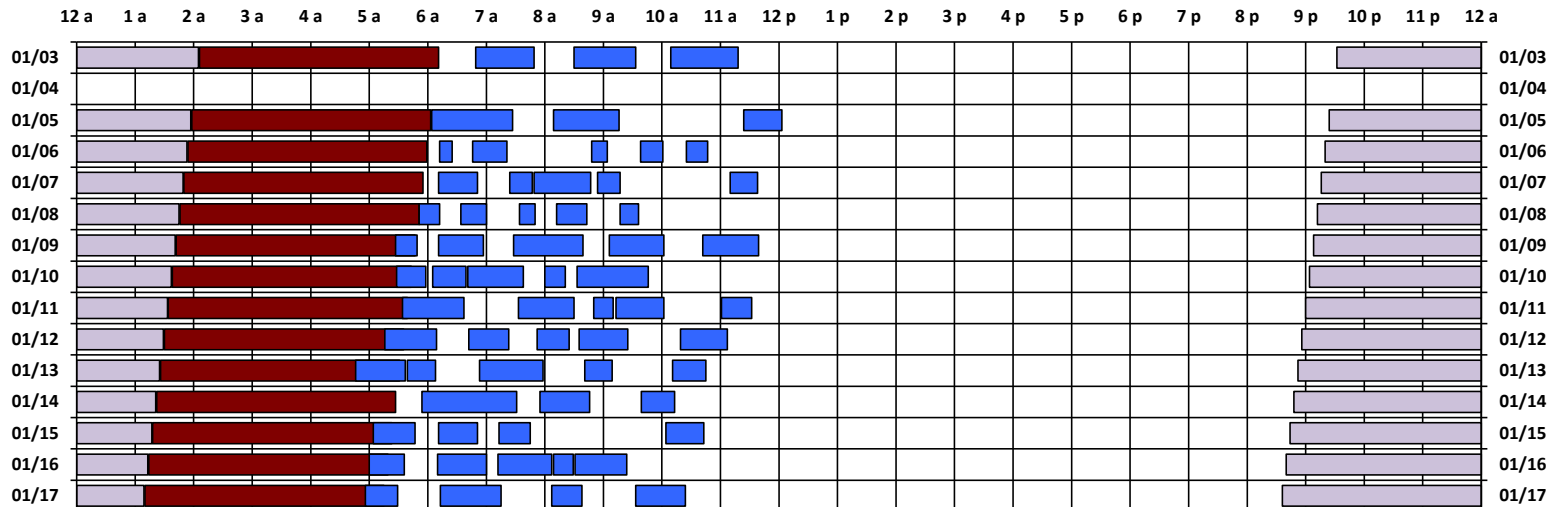

You are viewing the satellite schedule in Central Time. Daylight saving time, when applicable, is included.

SPTR
Skynet
DSCS

South Pole Satellite Schedule

Date	SPTR Pass 1			SPTR Pass 2			SPTR Pass 3			SPTR Pass 4			SPTR Pass 5			Total Dur	DSCS Pass		Skynet Pass	
	Start	End	Dur	Start	End	Dur	Start	End	Dur	Start	End	Dur	Start	End	Dur		Start	End	Start	End
01/03/21	6:49 A	7:49 A	1:00	8:30 A	9:33 A	1:03	10:09 A	11:18 A	1:09	No Pass	No Pass	No Pass	No Pass	No Pass	No Pass	3:12	9:32 P	2:05 A	2:06 A	6:11 A
01/05/21	6:04 A	7:27 A	1:23	8:09 A	9:16 A	1:07	11:24 A	12:03 P	0:39	No Pass	No Pass	No Pass	No Pass	No Pass	No Pass	3:09	9:24 P	1:57 A	1:58 A	6:03 A
01/06/21	6:12 A	6:25 A	0:13	6:46 A	7:21 A	0:35	8:48 A	9:04 A	0:16	9:38 A	10:01 A	0:23	10:25 A	10:47 A	0:22	1:49	9:20 P	1:53 A	1:54 A	5:59 A
01/07/21	6:11 A	6:51 A	0:40	7:24 A	7:47 A	0:23	7:49 A	8:47 A	0:58	8:54 A	9:17 A	0:23	11:10 A	11:38 A	0:28	2:52	9:16 P	1:49 A	1:50 A	5:55 A
01/08/21	5:51 A	6:12 A	0:21	6:34 A	7:00 A	0:26	7:34 A	7:50 A	0:16	8:12 A	8:43 A	0:31	9:17 A	9:36 A	0:19	1:53	9:12 P	1:45 A	1:46 A	5:51 A
01/09/21	5:27 A	5:49 A	0:22	6:11 A	6:57 A	0:46	7:28 A	8:39 A	1:11	9:06 A	10:02 A	0:56	10:42 A	11:39 A	0:57	4:12	9:08 P	1:41 A	1:42 A	5:47 A
01/10/21	5:28 A	5:58 A	0:30	6:05 A	6:39 A	0:34	6:41 A	7:38 A	0:57	8:00 A	8:21 A	0:21	8:33 A	9:46 A	1:13	3:35	9:04 P	1:37 A	1:38 A	5:43 A
01/11/21	5:34 A	6:37 A	1:03	7:33 A	8:30 A	0:57	8:50 A	9:10 A	0:20	9:13 A	10:02 A	0:49	11:01 A	11:32 A	0:31	3:40	9:00 P	1:33 A	1:34 A	5:39 A
01/12/21	5:16 A	6:09 A	0:53	6:42 A	7:23 A	0:41	7:52 A	8:25 A	0:33	8:35 A	9:25 A	0:50	10:19 A	11:07 A	0:48	3:45	8:56 P	1:29 A	1:30 A	5:35 A
01/13/21	4:46 A	5:37 A	0:51	5:39 A	6:08 A	0:29	6:53 A	7:58 A	1:05	8:41 A	9:09 A	0:28	10:11 A	10:45 A	0:34	3:27	8:52 P	1:25 A	1:26 A	5:31 A
01/14/21	5:54 A	7:31 A	1:37	7:55 A	8:46 A	0:51	9:39 A	10:13 A	0:34	No Pass	No Pass	No Pass	No Pass	No Pass	No Pass	3:02	8:48 P	1:21 A	1:22 A	5:27 A
01/15/21	5:04 A	5:47 A	0:43	6:11 A	6:51 A	0:40	7:13 A	7:45 A	0:32	10:04 A	10:43 A	0:39	No Pass	No Pass	No Pass	2:34	8:44 P	1:17 A	1:18 A	5:23 A
01/16/21	5:00 A	5:36 A	0:36	6:10 A	7:00 A	0:50	7:12 A	8:07 A	0:55	8:09 A	8:29 A	0:20	8:31 A	9:24 A	0:53	3:34	8:40 P	1:13 A	1:14 A	5:19 A
01/17/21	4:56 A	5:29 A	0:33	6:13 A	7:15 A	1:02	8:07 A	8:38 A	0:31	9:33 A	10:24 A	0:51	No Pass	No Pass	No Pass	2:57	8:36 P	1:09 A	1:10 A	5:15 A

* Pass continues from previous or into next day.

† An additional pass occurs on this day, not shown on the schedule. Refer to CEL text file for details.

Schedule updated on 01/06/21