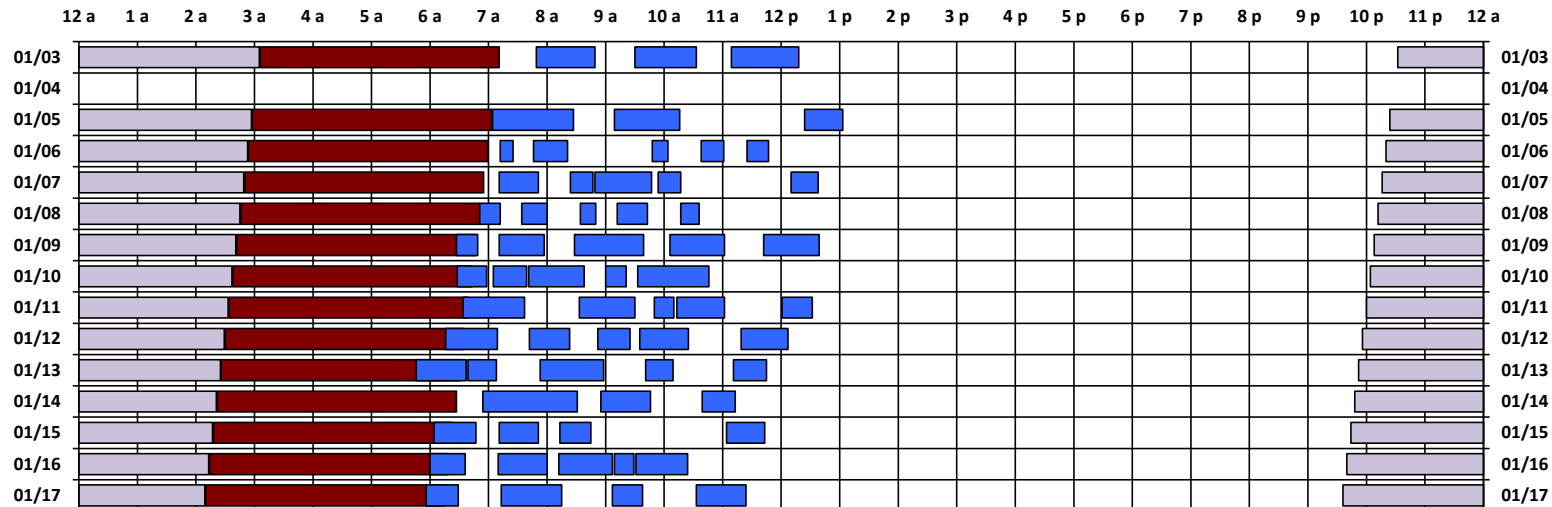

You are viewing the satellite schedule in Eastern Time. Daylight saving time, when applicable, is included.

SPTR
Skynet
DSCS

South Pole Satellite Schedule

Date	SPTR Pass 1			SPTR Pass 2			SPTR Pass 3			SPTR Pass 4			SPTR Pass 5			Total Dur	DSCS Pass		Skynet Pass	
	Start	End	Dur	Start	End	Dur	Start	End	Dur	Start	End	Dur	Start	End	Dur		Start	End	Start	End
01/03/21	7:49 A	8:49 A	1:00	9:30 A	10:33 A	1:03	11:09 A	12:18 P	1:09	No Pass	No Pass	No Pass	No Pass	No Pass	No Pass	3:12	10:32 P	3:05 A	3:06 A	7:11 A
01/05/21	7:04 A	8:27 A	1:23	9:09 A	10:16 A	1:07	12:24 P	1:03 P	0:39	No Pass	No Pass	No Pass	No Pass	No Pass	No Pass	3:09	10:24 P	2:57 A	2:58 A	7:03 A
01/06/21	7:12 A	7:25 A	0:13	7:46 A	8:21 A	0:35	9:48 A	10:04 A	0:16	10:38 A	11:01 A	0:23	11:25 A	11:47 A	0:22	1:49	10:20 P	2:53 A	2:54 A	6:59 A
01/07/21	7:11 A	7:51 A	0:40	8:24 A	8:47 A	0:23	8:49 A	9:47 A	0:58	9:54 A	10:17 A	0:23	12:10 P	12:38 P	0:28	2:52	10:16 P	2:49 A	2:50 A	6:55 A
01/08/21	6:51 A	7:12 A	0:21	7:34 A	8:00 A	0:26	8:34 A	8:50 A	0:16	9:12 A	9:43 A	0:31	10:17 A	10:36 A	0:19	1:53	10:12 P	2:45 A	2:46 A	6:51 A
01/09/21	6:27 A	6:49 A	0:22	7:11 A	7:57 A	0:46	8:28 A	9:39 A	1:11	10:06 A	11:02 A	0:56	11:42 A	12:39 P	0:57	4:12	10:08 P	2:41 A	2:42 A	6:47 A
01/10/21	6:28 A	6:58 A	0:30	7:05 A	7:39 A	0:34	7:41 A	8:38 A	0:57	9:00 A	9:21 A	0:21	9:33 A	10:46 A	1:13	3:35	10:04 P	2:37 A	2:38 A	6:43 A
01/11/21	6:34 A	7:37 A	1:03	8:33 A	9:30 A	0:57	9:50 A	10:10 A	0:20	10:13 A	11:02 A	0:49	12:01 P	12:32 P	0:31	3:40	10:00 P	2:33 A	2:34 A	6:39 A
01/12/21	6:16 A	7:09 A	0:53	7:42 A	8:23 A	0:41	8:52 A	9:25 A	0:33	9:35 A	10:25 A	0:50	11:19 A	12:07 P	0:48	3:45	9:56 P	2:29 A	2:30 A	6:35 A
01/13/21	5:46 A	6:37 A	0:51	6:39 A	7:08 A	0:29	7:53 A	8:58 A	1:05	9:41 A	10:09 A	0:28	11:11 A	11:45 A	0:34	3:27	9:52 P	2:25 A	2:26 A	6:31 A
01/14/21	6:54 A	8:31 A	1:37	8:55 A	9:46 A	0:51	10:39 A	11:13 A	0:34	No Pass	No Pass	No Pass	No Pass	No Pass	No Pass	3:02	9:48 P	2:21 A	2:22 A	6:27 A
01/15/21	6:04 A	6:47 A	0:43	7:11 A	7:51 A	0:40	8:13 A	8:45 A	0:32	11:04 A	11:43 A	0:39	No Pass	No Pass	No Pass	2:34	9:44 P	2:17 A	2:18 A	6:23 A
01/16/21	6:00 A	6:36 A	0:36	7:10 A	8:00 A	0:50	8:12 A	9:07 A	0:55	9:09 A	9:29 A	0:20	9:31 A	10:24 A	0:53	3:34	9:40 P	2:13 A	2:14 A	6:19 A
01/17/21	5:56 A	6:29 A	0:33	7:13 A	8:15 A	1:02	9:07 A	9:38 A	0:31	10:33 A	11:24 A	0:51	No Pass	No Pass	No Pass	2:57	9:36 P	2:09 A	2:10 A	6:15 A

* Pass continues from previous or into next day.

† An additional pass occurs on this day, not shown on the schedule. Refer to CEL text file for details.

Schedule updated on 01/06/21