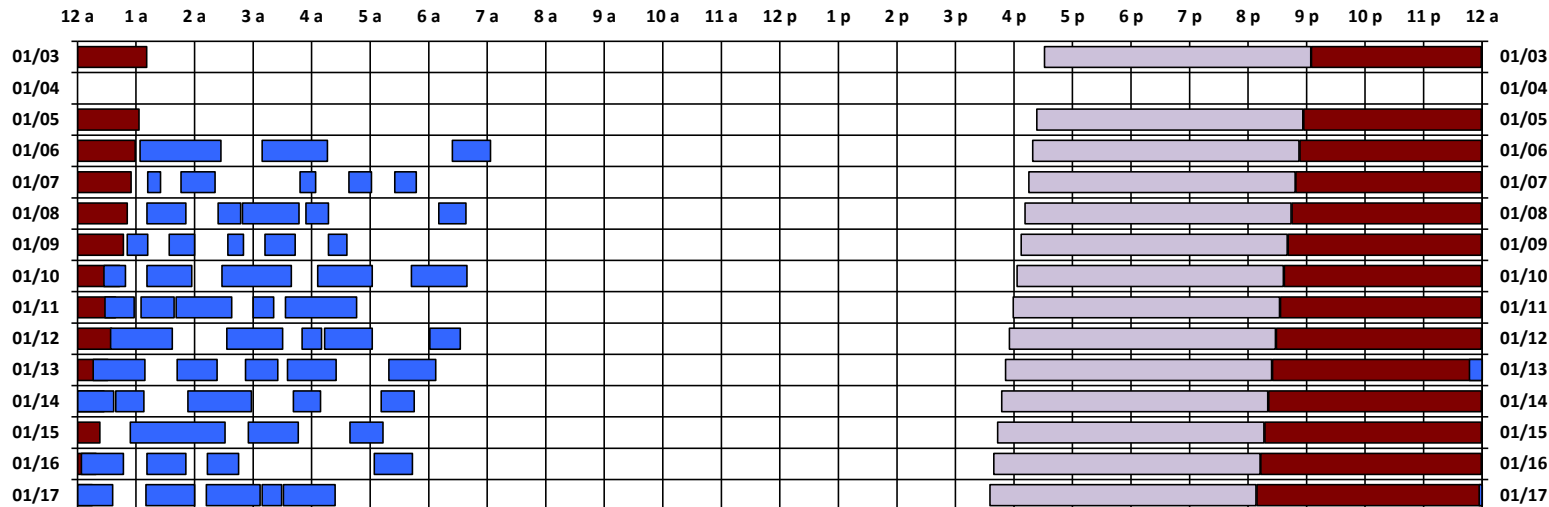

You are viewing the satellite schedule in New Zealand Time. Daylight saving time, when applicable, is included.

SPTR
Skynet
DSCS

South Pole Satellite Schedule

Date	SPTR Pass 1			SPTR Pass 2			SPTR Pass 3			SPTR Pass 4			SPTR Pass 5			Total Dur	DSCS Pass		Skynet Pass	
	Start	End	Dur	Start	End	Dur	Start	End	Dur	Start	End	Dur	Start	End	Dur		Start	End	Start	End
01/03/21	No Pass	No Pass	No Pass	No Pass	No Pass	No Pass	No Pass	No Pass	No Pass	No Pass	No Pass	No Pass	No Pass	No Pass	No Pass	0:00	4:32 P	9:05 P	9:06 P	1:11 A
01/05/21	No Pass	No Pass	No Pass	No Pass	No Pass	No Pass	No Pass	No Pass	No Pass	No Pass	No Pass	No Pass	No Pass	No Pass	No Pass	0:00	4:24 P	8:57 P	8:58 P	1:03 A
01/06/21	1:04 A	2:27 A	1:23	3:09 A	4:16 A	1:07	6:24 A	7:03 A	0:39	No Pass	No Pass	No Pass	No Pass	No Pass	No Pass	3:09	4:20 P	8:53 P	8:54 P	12:59 A
01/07/21	1:12 A	1:25 A	0:13	1:46 A	2:21 A	0:35	3:48 A	4:04 A	0:16	4:38 A	5:01 A	0:23	5:25 A	5:47 A	0:22	1:49	4:16 P	8:49 P	8:50 P	12:55 A
01/08/21	1:11 A	1:51 A	0:40	2:24 A	2:47 A	0:23	2:49 A	3:47 A	0:58	3:54 A	4:17 A	0:23	6:10 A	6:38 A	0:28	2:52	4:12 P	8:45 P	8:46 P	12:51 A
01/09/21	12:51 A	1:12 A	0:21	1:34 A	2:00 A	0:26	2:34 A	2:50 A	0:16	3:12 A	3:43 A	0:31	4:17 A	4:36 A	0:19	1:53	4:08 P	8:41 P	8:42 P	12:47 A
01/10/21	12:27 A	12:49 A	0:22	1:11 A	1:57 A	0:46	2:28 A	3:39 A	1:11	4:06 A	5:02 A	0:56	5:42 A	6:39 A	0:57	4:12	4:04 P	8:37 P	8:38 P	12:43 A
01/11/21	12:28 A	12:58 A	0:30	1:05 A	1:39 A	0:34	1:41 A	2:38 A	0:57	3:00 A	3:21 A	0:21	3:33 A	4:46 A	1:13	3:35	4:00 P	8:33 P	8:34 P	12:39 A
01/12/21	12:34 A	1:37 A	1:03	2:33 A	3:30 A	0:57	3:50 A	4:10 A	0:20	4:13 A	5:02 A	0:49	6:01 A	6:32 A	0:31	3:40	3:56 P	8:29 P	8:30 P	12:35 A
01/13/21	12:16 A	1:09 A	0:53	1:42 A	2:23 A	0:41	2:52 A	3:25 A	0:33	3:35 A	4:25 A	0:50	5:19 A	6:07 A	0:48	03:45†	3:52 P	8:25 P	8:26 P	12:31 A
01/14/21	12:39 A	1:08 A	0:29	1:53 A	2:58 A	1:05	3:41 A	4:09 A	0:28	5:11 A	5:45 A	0:34	No Pass	No Pass	No Pass	2:36	3:48 P	8:21 P	8:22 P	12:27 A
01/15/21	12:54 A	2:31 A	1:37	2:55 A	3:46 A	0:51	4:39 A	5:13 A	0:34	No Pass	No Pass	No Pass	No Pass	No Pass	No Pass	3:02	3:44 P	8:17 P	8:18 P	12:23 A
01/16/21	12:04 A	12:47 A	0:43	1:11 A	1:51 A	0:40	2:13 A	2:45 A	0:32	5:04 A	5:43 A	0:39	No Pass	No Pass	No Pass	2:34	3:40 P	8:13 P	8:14 P	12:19 A
01/17/21	No Pass	12:36 A	No Pass	1:10 A	2:00 A	0:50	2:12 A	3:07 A	0:55	3:09 A	3:29 A	0:20	3:31 A	4:24 A	0:53	02:58†	3:36 P	8:09 P	8:10 P	12:15 A

* Pass continues from previous or into next day.

† An additional pass occurs on this day, not shown on the schedule. Refer to CEL text file for details.