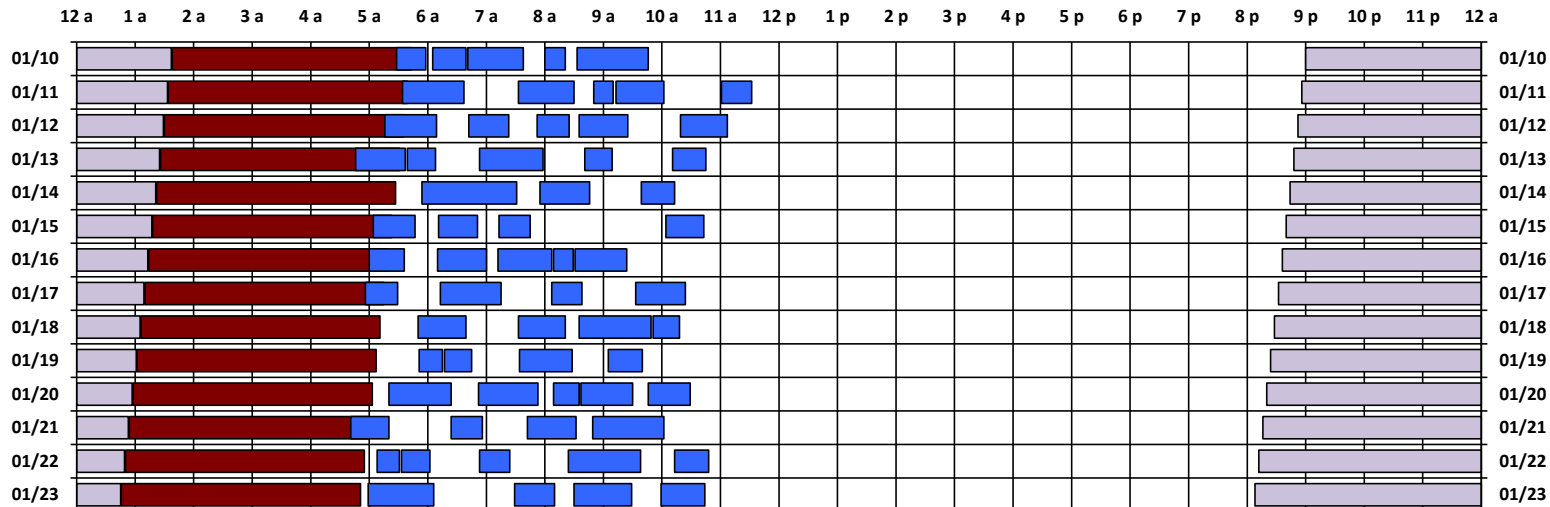

You are viewing the satellite schedule in Central Time. Daylight saving time, when applicable, is included.

SPTR
Skynet
DSCS

South Pole Satellite Schedule

Date	SPTR Pass 1			SPTR Pass 2			SPTR Pass 3			SPTR Pass 4			SPTR Pass 5			Total Dur	DSCS Pass		Skynet Pass	
	Start	End	Dur	Start	End	Dur	Start	End	Dur	Start	End	Dur	Start	End	Dur		Start	End	Start	End
01/10/21	5:28 A	5:58 A	0:30	6:05 A	6:39 A	0:34	6:41 A	7:38 A	0:57	8:00 A	8:21 A	0:21	8:33 A	9:46 A	1:13	3:35	9:00 P	1:37 A	1:38 A	5:43 A
01/11/21	5:34 A	6:37 A	1:03	7:33 A	8:30 A	0:57	8:50 A	9:10 A	0:20	9:13 A	10:02 A	0:49	11:01 A	11:32 A	0:31	3:40	8:56 P	1:33 A	1:34 A	5:39 A
01/12/21	5:16 A	6:09 A	0:53	6:42 A	7:23 A	0:41	7:52 A	8:25 A	0:33	8:35 A	9:25 A	0:50	10:19 A	11:07 A	0:48	3:45	8:52 P	1:29 A	1:30 A	5:35 A
01/13/21	4:46 A	5:37 A	0:51	5:39 A	6:08 A	0:29	6:53 A	7:58 A	1:05	8:41 A	9:09 A	0:28	10:11 A	10:45 A	0:34	3:27	8:48 P	1:25 A	1:26 A	5:31 A
01/14/21	5:54 A	7:31 A	1:37	7:55 A	8:46 A	0:51	9:39 A	10:13 A	0:34	No Pass	No Pass	No Pass	No Pass	No Pass	No Pass	3:02	8:44 P	1:21 A	1:22 A	5:27 A
01/15/21	5:04 A	5:47 A	0:43	6:11 A	6:51 A	0:40	7:13 A	7:45 A	0:32	10:04 A	10:43 A	0:39	No Pass	No Pass	No Pass	2:34	8:40 P	1:17 A	1:18 A	5:23 A
01/16/21	5:00 A	5:36 A	0:36	6:10 A	7:00 A	0:50	7:12 A	8:07 A	0:55	8:09 A	8:29 A	0:20	8:31 A	9:24 A	0:53	3:34	8:36 P	1:13 A	1:14 A	5:19 A
01/17/21	4:56 A	5:29 A	0:33	6:13 A	7:15 A	1:02	8:07 A	8:38 A	0:31	9:33 A	10:24 A	0:51	No Pass	No Pass	No Pass	2:57	8:32 P	1:09 A	1:10 A	5:15 A
01/18/21	5:50 A	6:39 A	0:49	7:33 A	8:21 A	0:48	8:35 A	9:49 A	1:14	9:51 A	10:18 A	0:27	No Pass	No Pass	No Pass	3:18	8:28 P	1:05 A	1:06 A	5:11 A
01/19/21	5:51 A	6:15 A	0:24	6:17 A	6:45 A	0:28	7:34 A	8:28 A	0:54	9:05 A	9:40 A	0:35	No Pass	No Pass	No Pass	2:21	8:24 P	1:01 A	1:02 A	5:07 A
01/20/21	5:20 A	6:24 A	1:04	6:52 A	7:53 A	1:01	8:09 A	8:35 A	0:26	8:37 A	9:30 A	0:53	9:46 A	10:29 A	0:43	4:07	8:20 P	12:57 A	12:58 A	5:03 A
01/21/21	4:41 A	5:20 A	0:39	6:24 A	6:56 A	0:32	7:42 A	8:32 A	0:50	8:49 A	10:02 A	1:13	No Pass	No Pass	No Pass	3:14	8:16 P	12:53 A	12:54 A	4:59 A
01/22/21	5:08 A	5:31 A	0:23	5:33 A	6:02 A	0:29	6:53 A	7:24 A	0:31	8:24 A	9:38 A	1:14	10:13 A	10:48 A	0:35	3:12	8:12 P	12:49 A	12:50 A	4:55 A
01/23/21	4:59 A	6:06 A	1:07	7:29 A	8:10 A	0:41	8:30 A	9:29 A	0:59	9:59 A	10:44 A	0:45	No Pass	No Pass	No Pass	3:32	8:08 P	12:45 A	12:46 A	4:51 A

* Pass continues from previous or into next day.

† An additional pass occurs on this day, not shown on the schedule. Refer to CEL text file for details.

Schedule updated on 01/13/21