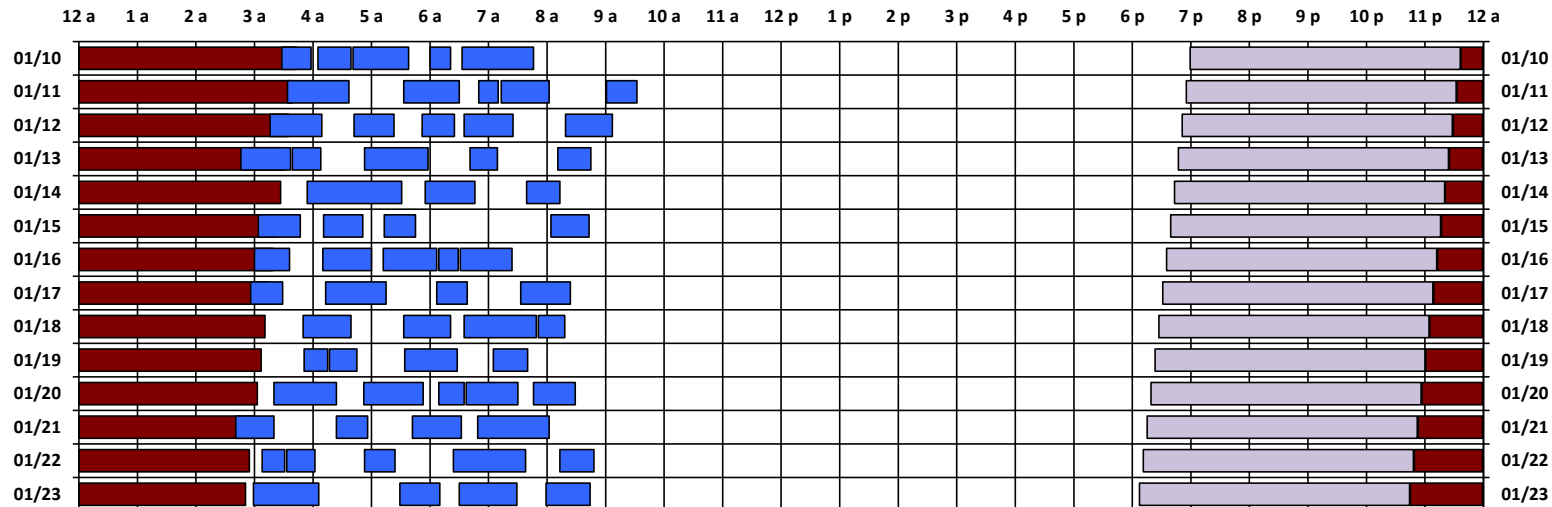

You are viewing the satellite schedule in Pacific Time. Daylight saving time, when applicable, is included.

SPTR
Skynet
DSCS

South Pole Satellite Schedule

Date	SPTR Pass 1			SPTR Pass 2			SPTR Pass 3			SPTR Pass 4			SPTR Pass 5			Total Dur	DSCS Pass		Skynet Pass	
	Start	End	Dur	Start	End	Dur	Start	End	Dur	Start	End	Dur	Start	End	Dur		Start	End	Start	End
01/10/21	3:28 A	3:58 A	0:30	4:05 A	4:39 A	0:34	4:41 A	5:38 A	0:57	6:00 A	6:21 A	0:21	6:33 A	7:46 A	1:13	3:35	7:00 P	11:37 P	11:38 P	3:43 A
01/11/21	3:34 A	4:37 A	1:03	5:33 A	6:30 A	0:57	6:50 A	7:10 A	0:20	7:13 A	8:02 A	0:49	9:01 A	9:32 A	0:31	3:40	6:56 P	11:33 P	11:34 P	3:39 A
01/12/21	3:16 A	4:09 A	0:53	4:42 A	5:23 A	0:41	5:52 A	6:25 A	0:33	6:35 A	7:25 A	0:50	8:19 A	9:07 A	0:48	3:45	6:52 P	11:29 P	11:30 P	3:35 A
01/13/21	2:46 A	3:37 A	0:51	3:39 A	4:08 A	0:29	4:53 A	5:58 A	1:05	6:41 A	7:09 A	0:28	8:11 A	8:45 A	0:34	3:27	6:48 P	11:25 P	11:26 P	3:31 A
01/14/21	3:54 A	5:31 A	1:37	5:55 A	6:46 A	0:51	7:39 A	8:13 A	0:34	No Pass	No Pass	No Pass	No Pass	No Pass	No Pass	3:02	6:44 P	11:21 P	11:22 P	3:27 A
01/15/21	3:04 A	3:47 A	0:43	4:11 A	4:51 A	0:40	5:13 A	5:45 A	0:32	8:04 A	8:43 A	0:39	No Pass	No Pass	No Pass	2:34	6:40 P	11:17 P	11:18 P	3:23 A
01/16/21	3:00 A	3:36 A	0:36	4:10 A	5:00 A	0:50	5:12 A	6:07 A	0:55	6:09 A	6:29 A	0:20	6:31 A	7:24 A	0:53	3:34	6:36 P	11:13 P	11:14 P	3:19 A
01/17/21	2:56 A	3:29 A	0:33	4:13 A	5:15 A	1:02	6:07 A	6:38 A	0:31	7:33 A	8:24 A	0:51	No Pass	No Pass	No Pass	2:57	6:32 P	11:09 P	11:10 P	3:15 A
01/18/21	3:50 A	4:39 A	0:49	5:33 A	6:21 A	0:48	6:35 A	7:49 A	1:14	7:51 A	8:18 A	0:27	No Pass	No Pass	No Pass	3:18	6:28 P	11:05 P	11:06 P	3:11 A
01/19/21	3:51 A	4:15 A	0:24	4:17 A	4:45 A	0:28	5:34 A	6:28 A	0:54	7:05 A	7:40 A	0:35	No Pass	No Pass	No Pass	2:21	6:24 P	11:01 P	11:02 P	3:07 A
01/20/21	3:20 A	4:24 A	1:04	4:52 A	5:53 A	1:01	6:09 A	6:35 A	0:26	6:37 A	7:30 A	0:53	7:46 A	8:29 A	0:43	4:07	6:20 P	10:57 P	10:58 P	3:03 A
01/21/21	2:41 A	3:20 A	0:39	4:24 A	4:56 A	0:32	5:42 A	6:32 A	0:50	6:49 A	8:02 A	1:13	No Pass	No Pass	No Pass	3:14	6:16 P	10:53 P	10:54 P	2:59 A
01/22/21	3:08 A	3:31 A	0:23	3:33 A	4:02 A	0:29	4:53 A	5:24 A	0:31	6:24 A	7:38 A	1:14	8:13 A	8:48 A	0:35	3:12	6:12 P	10:49 P	10:50 P	2:55 A
01/23/21	2:59 A	4:06 A	1:07	5:29 A	6:10 A	0:41	6:30 A	7:29 A	0:59	7:59 A	8:44 A	0:45	No Pass	No Pass	No Pass	3:32	6:08 P	10:45 P	10:46 P	2:51 A

* Pass continues from previous or into next day.

† An additional pass occurs on this day, not shown on the schedule. Refer to CEL text file for details.

Schedule updated on 01/13/21