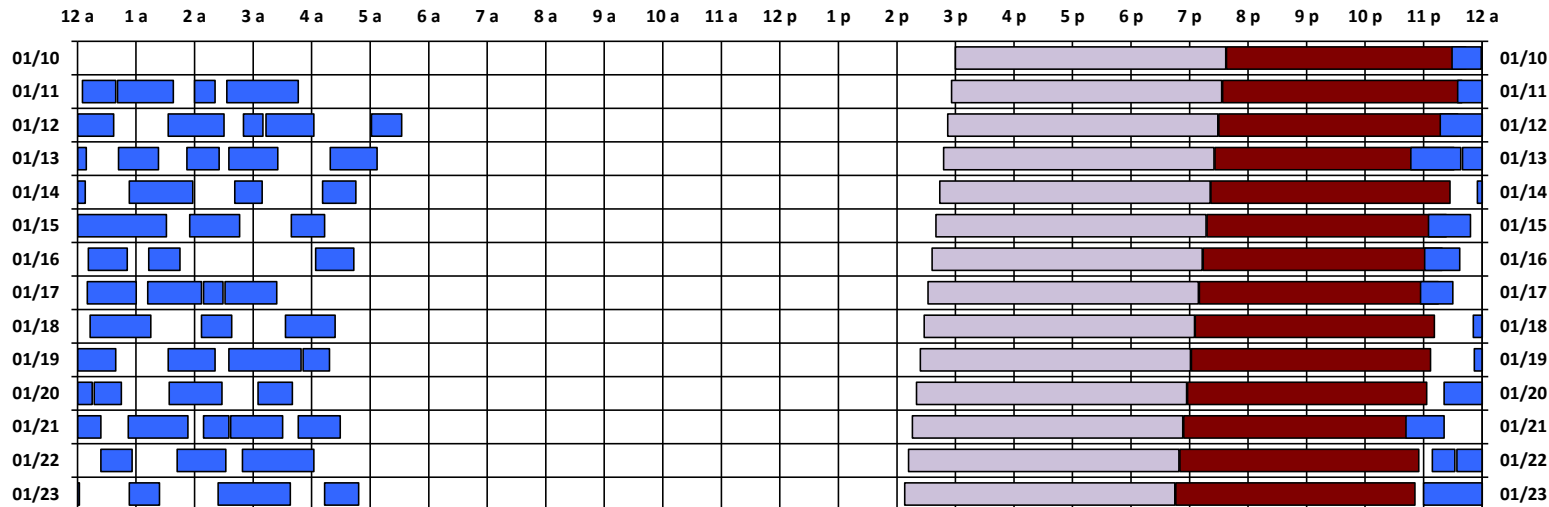

You are viewing the satellite schedule in New Zealand Time. Daylight saving time, when applicable, is included.

SPTR
Skynet
DSCS

South Pole Satellite Schedule

Date	SPTR Pass 1			SPTR Pass 2			SPTR Pass 3			SPTR Pass 4			SPTR Pass 5			Total Dur	DSCS Pass		Skynet Pass	
	Start	End	Dur	Start	End	Dur	Start	End	Dur	Start	End	Dur	Start	End	Dur		Start	End	Start	End
01/10/21	11:28 P	11:58 P	0:30	No Pass	No Pass	No Pass	No Pass	No Pass	No Pass	No Pass	No Pass	No Pass	No Pass	No Pass	No Pass	0:30	3:00 P	7:37 P	7:38 P	11:43 P
01/11/21	12:05 A	12:39 A	0:34	12:41 A	1:38 A	0:57	2:00 A	2:21 A	0:21	2:33 A	3:46 A	1:13	11:34 P	12:00 A*	0:26	3:31	2:56 P	7:33 P	7:34 P	11:39 P
01/12/21	12:00 A*	12:37 A	0:37	1:33 A	2:30 A	0:57	2:50 A	3:10 A	0:20	3:13 A	4:02 A	0:49	5:01 A	5:32 A	0:31	03:14†	2:52 P	7:29 P	7:30 P	11:35 P
01/13/21	12:42 A	1:23 A	0:41	1:52 A	2:25 A	0:33	2:35 A	3:25 A	0:50	4:19 A	5:07 A	0:48	10:46 P	11:37 P	0:51	03:43†	2:48 P	7:25 P	7:26 P	11:31 P
01/14/21	12:53 A	1:58 A	1:05	2:41 A	3:09 A	0:28	4:11 A	4:45 A	0:34	11:54 P	12:00 A*	0:06	No Pass	No Pass	No Pass	2:13	2:44 P	7:21 P	7:22 P	11:27 P
01/15/21	12:00 A*	1:31 A	1:31	1:55 A	2:46 A	0:51	3:39 A	4:13 A	0:34	11:04 P	11:47 P	0:43	No Pass	No Pass	No Pass	3:39	2:40 P	7:17 P	7:18 P	11:23 P
01/16/21	12:11 A	12:51 A	0:40	1:13 A	1:45 A	0:32	4:04 A	4:43 A	0:39	11:00 P	11:36 P	0:36	No Pass	No Pass	No Pass	2:27	2:36 P	7:13 P	7:14 P	11:19 P
01/17/21	12:10 A	1:00 A	0:50	1:12 A	2:07 A	0:55	2:09 A	2:29 A	0:20	2:31 A	3:24 A	0:53	10:56 P	11:29 P	0:33	3:31	2:32 P	7:09 P	7:10 P	11:15 P
01/18/21	12:13 A	1:15 A	1:02	2:07 A	2:38 A	0:31	3:33 A	4:24 A	0:51	11:50 P	12:00 A*	0:10	No Pass	No Pass	No Pass	2:34	2:28 P	7:05 P	7:06 P	11:11 P
01/19/21	12:00 A*	12:39 A	0:39	1:33 A	2:21 A	0:48	2:35 A	3:49 A	1:14	3:51 A	4:18 A	0:27	11:51 P	12:00 A*	0:09	3:17	2:24 P	7:01 P	7:02 P	11:07 P
01/20/21	12:00 A*	12:15 A	0:15	12:17 A	12:45 A	0:28	1:34 A	2:28 A	0:54	3:05 A	3:40 A	0:35	11:20 P	12:00 A*	0:40	2:52	2:20 P	6:57 P	6:58 P	11:03 P
01/21/21	12:00 A*	12:24 A	0:24	12:52 A	1:53 A	1:01	2:09 A	2:35 A	0:26	2:37 A	3:30 A	0:53	3:46 A	4:29 A	0:43	03:27†	2:16 P	6:53 P	6:54 P	10:59 P
01/22/21	12:24 A	12:56 A	0:32	1:42 A	2:32 A	0:50	2:49 A	4:02 A	1:13	11:08 P	11:31 P	0:23	11:33 P	12:00 A*	0:27	3:25	2:12 P	6:49 P	6:50 P	10:55 P
01/23/21	12:00 A*	12:02 A	0:02	12:53 A	1:24 A	0:31	2:24 A	3:38 A	1:14	4:13 A	4:48 A	0:35	10:59 P	12:00 A*	1:01	3:23	2:08 P	6:45 P	6:46 P	10:51 P

* Pass continues from previous or into next day.

† An additional pass occurs on this day, not shown on the schedule. Refer to CEL text file for details.