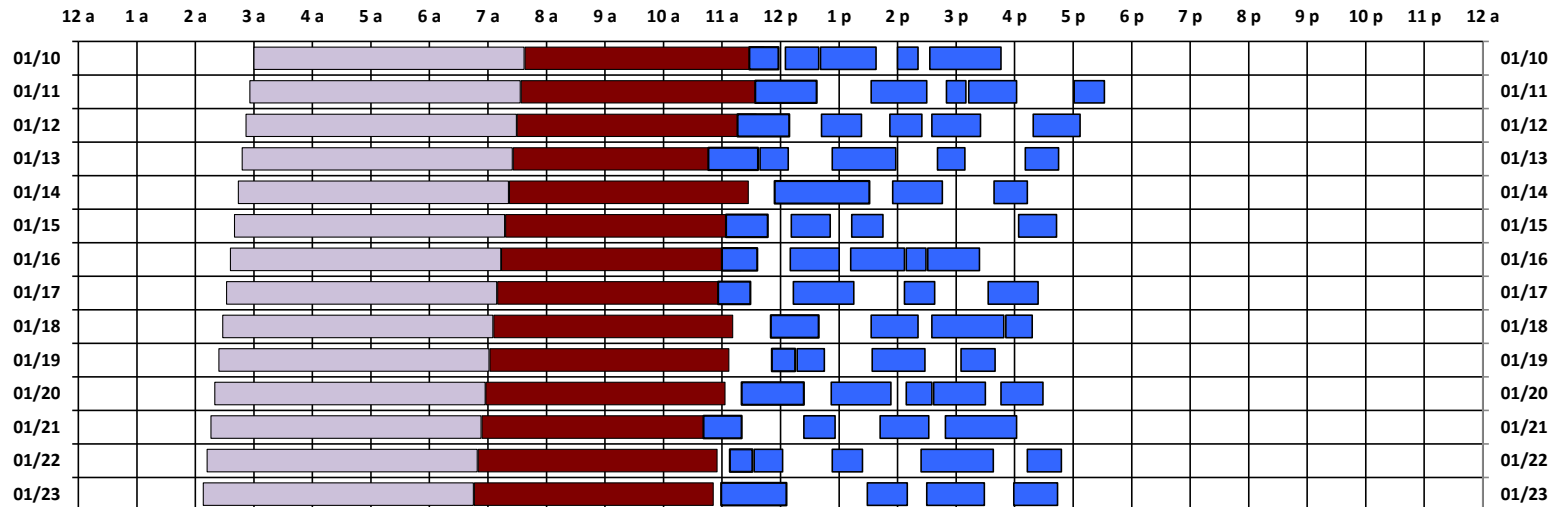

You are viewing the satellite schedule in Zulu (UTC) Time.

SPTR
Skynet
DSCS

South Pole Satellite Schedule

Date	SPTR Pass 1			SPTR Pass 2			SPTR Pass 3			SPTR Pass 4			SPTR Pass 5			Total Dur	DSCS Pass		Skynet Pass	
	Start	End	Dur	Start	End	Dur	Start	End	Dur	Start	End	Dur	Start	End	Dur		Start	End	Start	End
01/10/21	11:28 A	11:58 A	0:30	12:05 P	12:39 P	0:34	12:41 P	1:38 P	0:57	2:00 P	2:21 P	0:21	2:33 P	3:46 P	1:13	3:35	3:00 A	7:37 A	7:38 A	11:43 A
01/11/21	11:34 A	12:37 P	1:03	1:33 P	2:30 P	0:57	2:50 P	3:10 P	0:20	3:13 P	4:02 P	0:49	5:01 P	5:32 P	0:31	3:40	2:56 A	7:33 A	7:34 A	11:39 A
01/12/21	11:16 A	12:09 P	0:53	12:42 P	1:23 P	0:41	1:52 P	2:25 P	0:33	2:35 P	3:25 P	0:50	4:19 P	5:07 P	0:48	3:45	2:52 A	7:29 A	7:30 A	11:35 A
01/13/21	10:46 A	11:37 A	0:51	11:39 A	12:08 P	0:29	12:53 P	1:58 P	1:05	2:41 P	3:09 P	0:28	4:11 P	4:45 P	0:34	3:27	2:48 A	7:25 A	7:26 A	11:31 A
01/14/21	11:54 A	1:31 P	1:37	1:55 P	2:46 P	0:51	3:39 P	4:13 P	0:34	No Pass	No Pass	No Pass	No Pass	No Pass	No Pass	3:02	2:44 A	7:21 A	7:22 A	11:27 A
01/15/21	11:04 A	11:47 A	0:43	12:11 P	12:51 P	0:40	1:13 P	1:45 P	0:32	4:04 P	4:43 P	0:39	No Pass	No Pass	No Pass	2:34	2:40 A	7:17 A	7:18 A	11:23 A
01/16/21	11:00 A	11:36 A	0:36	12:10 P	1:00 P	0:50	1:12 P	2:07 P	0:55	2:09 P	2:29 P	0:20	2:31 P	3:24 P	0:53	3:34	2:36 A	7:13 A	7:14 A	11:19 A
01/17/21	10:56 A	11:29 A	0:33	12:13 P	1:15 P	1:02	2:07 P	2:38 P	0:31	3:33 P	4:24 P	0:51	No Pass	No Pass	No Pass	2:57	2:32 A	7:09 A	7:10 A	11:15 A
01/18/21	11:50 A	12:39 P	0:49	1:33 P	2:21 P	0:48	2:35 P	3:49 P	1:14	3:51 P	4:18 P	0:27	No Pass	No Pass	No Pass	3:18	2:28 A	7:05 A	7:06 A	11:11 A
01/19/21	11:51 A	12:15 P	0:24	12:17 P	12:45 P	0:28	1:34 P	2:28 P	0:54	3:05 P	3:40 P	0:35	No Pass	No Pass	No Pass	2:21	2:24 A	7:01 A	7:02 A	11:07 A
01/20/21	11:20 A	12:24 P	1:04	12:52 P	1:53 P	1:01	2:09 P	2:35 P	0:26	2:37 P	3:30 P	0:53	3:46 P	4:29 P	0:43	4:07	2:20 A	6:57 A	6:58 A	11:03 A
01/21/21	10:41 A	11:20 A	0:39	12:24 P	12:56 P	0:32	1:42 P	2:32 P	0:50	2:49 P	4:02 P	1:13	No Pass	No Pass	No Pass	3:14	2:16 A	6:53 A	6:54 A	10:59 A
01/22/21	11:08 A	11:31 A	0:23	11:33 A	12:02 P	0:29	12:53 P	1:24 P	0:31	2:24 P	3:38 P	1:14	4:13 P	4:48 P	0:35	3:12	2:12 A	6:49 A	6:50 A	10:55 A
01/23/21	10:59 A	12:06 P	1:07	1:29 P	2:10 P	0:41	2:30 P	3:29 P	0:59	3:59 P	4:44 P	0:45	No Pass	No Pass	No Pass	3:32	2:08 A	6:45 A	6:46 A	10:51 A