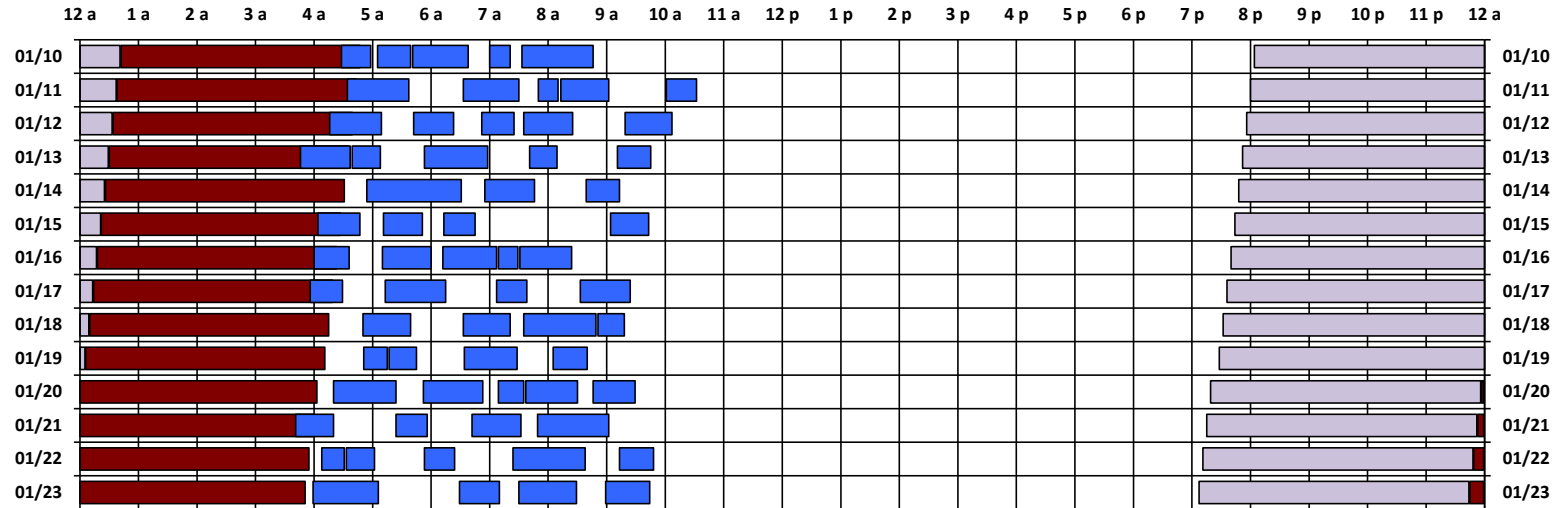

You are viewing the satellite schedule in Mountain Time. Daylight saving time, when applicable, is included.

SPTR
Skynet
DSCS

South Pole Satellite Schedule

Date	SPTR Pass 1			SPTR Pass 2			SPTR Pass 3			SPTR Pass 4			SPTR Pass 5			Total Dur	DSCS Pass		Skynet Pass	
	Start	End	Dur	Start	End	Dur	Start	End	Dur	Start	End	Dur	Start	End	Dur		Start	End	Start	End
01/10/21	4:28 A	4:58 A	0:30	5:05 A	5:39 A	0:34	5:41 A	6:38 A	0:57	7:00 A	7:21 A	0:21	7:33 A	8:46 A	1:13	3:35	8:00 P	12:37 A	12:38 A	4:43 A
01/11/21	4:34 A	5:37 A	1:03	6:33 A	7:30 A	0:57	7:50 A	8:10 A	0:20	8:13 A	9:02 A	0:49	10:01 A	10:32 A	0:31	3:40	7:56 P	12:33 A	12:34 A	4:39 A
01/12/21	4:16 A	5:09 A	0:53	5:42 A	6:23 A	0:41	6:52 A	7:25 A	0:33	7:35 A	8:25 A	0:50	9:19 A	10:07 A	0:48	3:45	7:52 P	12:29 A	12:30 A	4:35 A
01/13/21	3:46 A	4:37 A	0:51	4:39 A	5:08 A	0:29	5:53 A	6:58 A	1:05	7:41 A	8:09 A	0:28	9:11 A	9:45 A	0:34	3:27	7:48 P	12:25 A	12:26 A	4:31 A
01/14/21	4:54 A	6:31 A	1:37	6:55 A	7:46 A	0:51	8:39 A	9:13 A	0:34	No Pass	No Pass	No Pass	No Pass	No Pass	No Pass	3:02	7:44 P	12:21 A	12:22 A	4:27 A
01/15/21	4:04 A	4:47 A	0:43	5:11 A	5:51 A	0:40	6:13 A	6:45 A	0:32	9:04 A	9:43 A	0:39	No Pass	No Pass	No Pass	2:34	7:40 P	12:17 A	12:18 A	4:23 A
01/16/21	4:00 A	4:36 A	0:36	5:10 A	6:00 A	0:50	6:12 A	7:07 A	0:55	7:09 A	7:29 A	0:20	7:31 A	8:24 A	0:53	3:34	7:36 P	12:13 A	12:14 A	4:19 A
01/17/21	3:56 A	4:29 A	0:33	5:13 A	6:15 A	1:02	7:07 A	7:38 A	0:31	8:33 A	9:24 A	0:51	No Pass	No Pass	No Pass	2:57	7:32 P	12:09 A	12:10 A	4:15 A
01/18/21	4:50 A	5:39 A	0:49	6:33 A	7:21 A	0:48	7:35 A	8:49 A	1:14	8:51 A	9:18 A	0:27	No Pass	No Pass	No Pass	3:18	7:28 P	12:05 A	12:06 A	4:11 A
01/19/21	4:51 A	5:15 A	0:24	5:17 A	5:45 A	0:28	6:34 A	7:28 A	0:54	8:05 A	8:40 A	0:35	No Pass	No Pass	No Pass	2:21	7:24 P	12:01 A	12:02 A	4:07 A
01/20/21	4:20 A	5:24 A	1:04	5:52 A	6:53 A	1:01	7:09 A	7:35 A	0:26	7:37 A	8:30 A	0:53	8:46 A	9:29 A	0:43	4:07	7:20 P	11:57 P	11:58 P	4:03 A
01/21/21	3:41 A	4:20 A	0:39	5:24 A	5:56 A	0:32	6:42 A	7:32 A	0:50	7:49 A	9:02 A	1:13	No Pass	No Pass	No Pass	3:14	7:16 P	11:53 P	11:54 P	3:59 A
01/22/21	4:08 A	4:31 A	0:23	4:33 A	5:02 A	0:29	5:53 A	6:24 A	0:31	7:24 A	8:38 A	1:14	9:13 A	9:48 A	0:35	3:12	7:12 P	11:49 P	11:50 P	3:55 A
01/23/21	3:59 A	5:06 A	1:07	6:29 A	7:10 A	0:41	7:30 A	8:29 A	0:59	8:59 A	9:44 A	0:45	No Pass	No Pass	No Pass	3:32	7:08 P	11:45 P	11:46 P	3:51 A

* Pass continues from previous or into next day.

† An additional pass occurs on this day, not shown on the schedule. Refer to CEL text file for details.

Schedule updated on 01/13/21