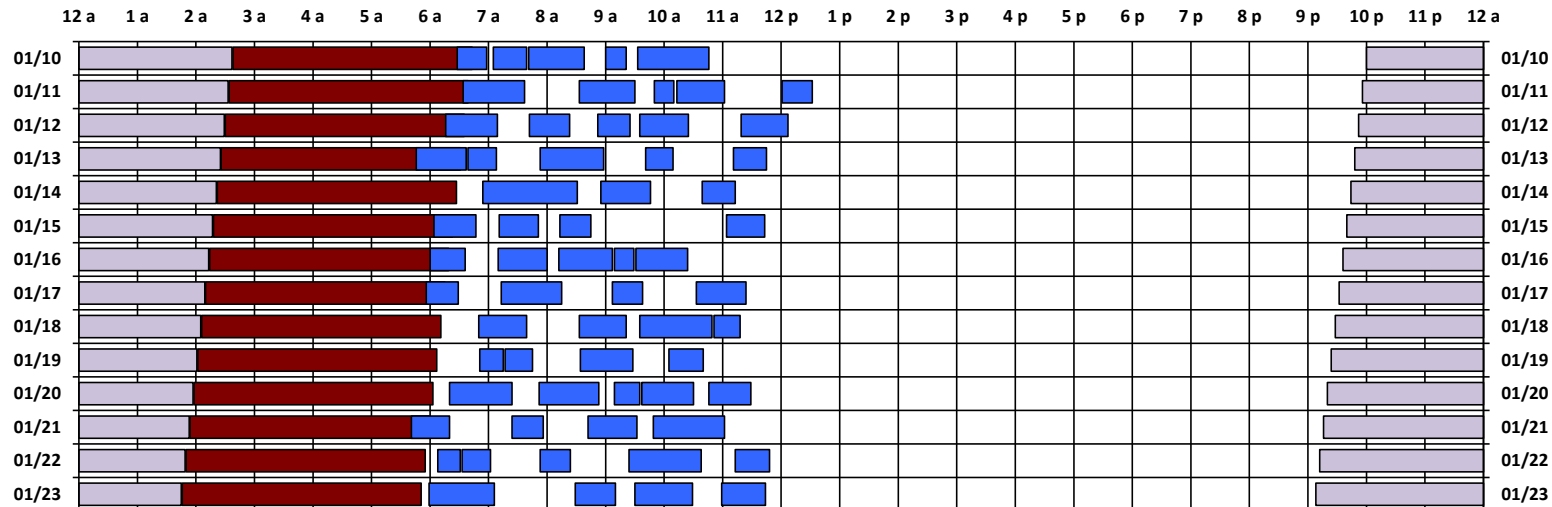

You are viewing the satellite schedule in Eastern Time. Daylight saving time, when applicable, is included.

SPTR
Skynet
DSCS

South Pole Satellite Schedule

Date	SPTR Pass 1			SPTR Pass 2			SPTR Pass 3			SPTR Pass 4			SPTR Pass 5			Total Dur	DSCS Pass		Skynet Pass	
	Start	End	Dur	Start	End	Dur	Start	End	Dur	Start	End	Dur	Start	End	Dur		Start	End	Start	End
01/10/21	6:28 A	6:58 A	0:30	7:05 A	7:39 A	0:34	7:41 A	8:38 A	0:57	9:00 A	9:21 A	0:21	9:33 A	10:46 A	1:13	3:35	10:00 P	2:37 A	2:38 A	6:43 A
01/11/21	6:34 A	7:37 A	1:03	8:33 A	9:30 A	0:57	9:50 A	10:10 A	0:20	10:13 A	11:02 A	0:49	12:01 P	12:32 P	0:31	3:40	9:56 P	2:33 A	2:34 A	6:39 A
01/12/21	6:16 A	7:09 A	0:53	7:42 A	8:23 A	0:41	8:52 A	9:25 A	0:33	9:35 A	10:25 A	0:50	11:19 A	12:07 P	0:48	3:45	9:52 P	2:29 A	2:30 A	6:35 A
01/13/21	5:46 A	6:37 A	0:51	6:39 A	7:08 A	0:29	7:53 A	8:58 A	1:05	9:41 A	10:09 A	0:28	11:11 A	11:45 A	0:34	3:27	9:48 P	2:25 A	2:26 A	6:31 A
01/14/21	6:54 A	8:31 A	1:37	8:55 A	9:46 A	0:51	10:39 A	11:13 A	0:34	No Pass	No Pass	No Pass	No Pass	No Pass	No Pass	3:02	9:44 P	2:21 A	2:22 A	6:27 A
01/15/21	6:04 A	6:47 A	0:43	7:11 A	7:51 A	0:40	8:13 A	8:45 A	0:32	11:04 A	11:43 A	0:39	No Pass	No Pass	No Pass	2:34	9:40 P	2:17 A	2:18 A	6:23 A
01/16/21	6:00 A	6:36 A	0:36	7:10 A	8:00 A	0:50	8:12 A	9:07 A	0:55	9:09 A	9:29 A	0:20	9:31 A	10:24 A	0:53	3:34	9:36 P	2:13 A	2:14 A	6:19 A
01/17/21	5:56 A	6:29 A	0:33	7:13 A	8:15 A	1:02	9:07 A	9:38 A	0:31	10:33 A	11:24 A	0:51	No Pass	No Pass	No Pass	2:57	9:32 P	2:09 A	2:10 A	6:15 A
01/18/21	6:50 A	7:39 A	0:49	8:33 A	9:21 A	0:48	9:35 A	10:49 A	1:14	10:51 A	11:18 A	0:27	No Pass	No Pass	No Pass	3:18	9:28 P	2:05 A	2:06 A	6:11 A
01/19/21	6:51 A	7:15 A	0:24	7:17 A	7:45 A	0:28	8:34 A	9:28 A	0:54	10:05 A	10:40 A	0:35	No Pass	No Pass	No Pass	2:21	9:24 P	2:01 A	2:02 A	6:07 A
01/20/21	6:20 A	7:24 A	1:04	7:52 A	8:53 A	1:01	9:09 A	9:35 A	0:26	9:37 A	10:30 A	0:53	10:46 A	11:29 A	0:43	4:07	9:20 P	1:57 A	1:58 A	6:03 A
01/21/21	5:41 A	6:20 A	0:39	7:24 A	7:56 A	0:32	8:42 A	9:32 A	0:50	9:49 A	11:02 A	1:13	No Pass	No Pass	No Pass	3:14	9:16 P	1:53 A	1:54 A	5:59 A
01/22/21	6:08 A	6:31 A	0:23	6:33 A	7:02 A	0:29	7:53 A	8:24 A	0:31	9:24 A	10:38 A	1:14	11:13 A	11:48 A	0:35	3:12	9:12 P	1:49 A	1:50 A	5:55 A
01/23/21	5:59 A	7:06 A	1:07	8:29 A	9:10 A	0:41	9:30 A	10:29 A	0:59	10:59 A	11:44 A	0:45	No Pass	No Pass	No Pass	3:32	9:08 P	1:45 A	1:46 A	5:51 A

* Pass continues from previous or into next day.

† An additional pass occurs on this day, not shown on the schedule. Refer to CEL text file for details.

Schedule updated on 01/13/21