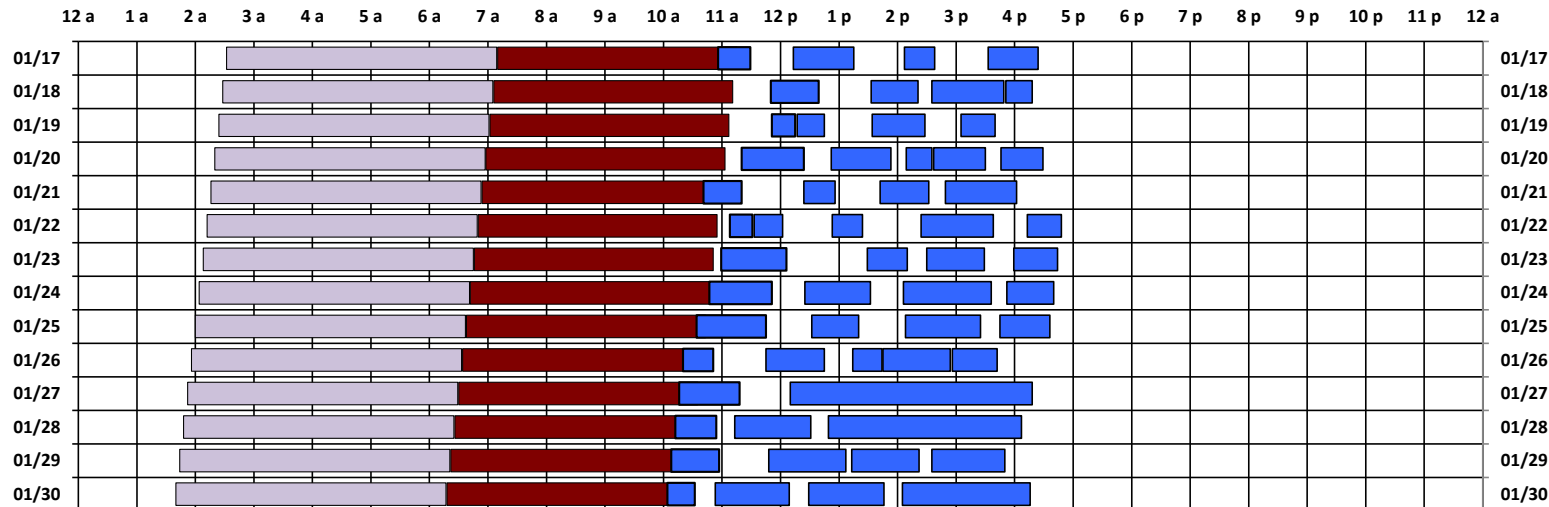

You are viewing the satellite schedule in Zulu (UTC) Time.

SPTR
Skynet
DSCS

South Pole Satellite Schedule

Date	SPTR Pass 1			SPTR Pass 2			SPTR Pass 3			SPTR Pass 4			SPTR Pass 5			Total Dur	DSCS Pass		Skynet Pass	
	Start	End	Dur	Start	End	Dur	Start	End	Dur	Start	End	Dur	Start	End	Dur		Start	End	Start	End
01/17/21	10:56 A	11:29 A	0:33	12:13 P	1:15 P	1:02	2:07 P	2:38 P	0:31	3:33 P	4:24 P	0:51	No Pass	No Pass	No Pass	2:57	2:32 A	7:09 A	7:10 A	11:15 A
01/18/21	11:50 A	12:39 P	0:49	1:33 P	2:21 P	0:48	2:35 P	3:49 P	1:14	3:51 P	4:18 P	0:27	No Pass	No Pass	No Pass	3:18	2:28 A	7:05 A	7:06 A	11:11 A
01/19/21	11:51 A	12:15 P	0:24	12:17 P	12:45 P	0:28	1:34 P	2:28 P	0:54	3:05 P	3:40 P	0:35	No Pass	No Pass	No Pass	2:21	2:24 A	7:01 A	7:02 A	11:07 A
01/20/21	11:20 A	12:24 P	1:04	12:52 P	1:53 P	1:01	2:09 P	2:35 P	0:26	2:37 P	3:30 P	0:53	3:46 P	4:29 P	0:43	4:07	2:20 A	6:57 A	6:58 A	11:03 A
01/21/21	10:41 A	11:20 A	0:39	12:24 P	12:56 P	0:32	1:42 P	2:32 P	0:50	2:49 P	4:02 P	1:13	No Pass	No Pass	No Pass	3:14	2:16 A	6:53 A	6:54 A	10:59 A
01/22/21	11:08 A	11:31 A	0:23	11:33 A	12:02 P	0:29	12:53 P	1:24 P	0:31	2:24 P	3:38 P	1:14	4:13 P	4:48 P	0:35	3:12	2:12 A	6:49 A	6:50 A	10:55 A
01/23/21	10:59 A	12:06 P	1:07	1:29 P	2:10 P	0:41	2:30 P	3:29 P	0:59	3:59 P	4:44 P	0:45	No Pass	No Pass	No Pass	3:32	2:08 A	6:45 A	6:46 A	10:51 A
01/24/21	10:47 A	11:51 A	1:04	12:25 P	1:32 P	1:07	2:06 P	3:36 P	1:30	3:52 P	4:40 P	0:48	No Pass	No Pass	No Pass	4:29	2:04 A	6:41 A	6:42 A	10:47 A
01/25/21	10:34 A	11:45 A	1:11	12:32 P	1:20 P	0:48	2:08 P	3:25 P	1:17	3:45 P	4:36 P	0:51	No Pass	No Pass	No Pass	4:07	2:00 A	6:37 A	6:38 A	10:43 A
01/26/21	10:20 A	10:51 A	0:31	11:45 A	12:45 P	1:00	1:14 P	1:44 P	0:30	1:45 P	2:54 P	1:09	2:56 P	3:42 P	0:46	3:56	1:56 A	6:33 A	6:34 A	10:39 A
01/27/21	10:16 A	11:18 A	1:02	12:10 P	4:18 P	4:08	No Pass	No Pass	No Pass	No Pass	No Pass	No Pass	No Pass	No Pass	No Pass	5:10	1:52 A	6:29 A	6:30 A	10:35 A
01/28/21	10:12 A	10:54 A	0:42	11:13 A	12:31 P	1:18	12:49 P	4:07 P	3:18	No Pass	No Pass	No Pass	No Pass	No Pass	No Pass	5:18	1:48 A	6:25 A	6:26 A	10:31 A
01/29/21	10:08 A	10:57 A	0:49	11:48 A	1:07 P	1:19	1:13 P	2:22 P	1:09	2:35 P	3:50 P	1:15	No Pass	No Pass	No Pass	4:32	1:44 A	6:21 A	6:22 A	10:27 A
01/30/21	10:04 A	10:32 A	0:28	10:53 A	12:09 P	1:16	12:29 P	1:46 P	1:17	2:05 P	4:16 P	2:11	No Pass	No Pass	No Pass	5:12	1:40 A	6:17 A	6:18 A	10:23 A