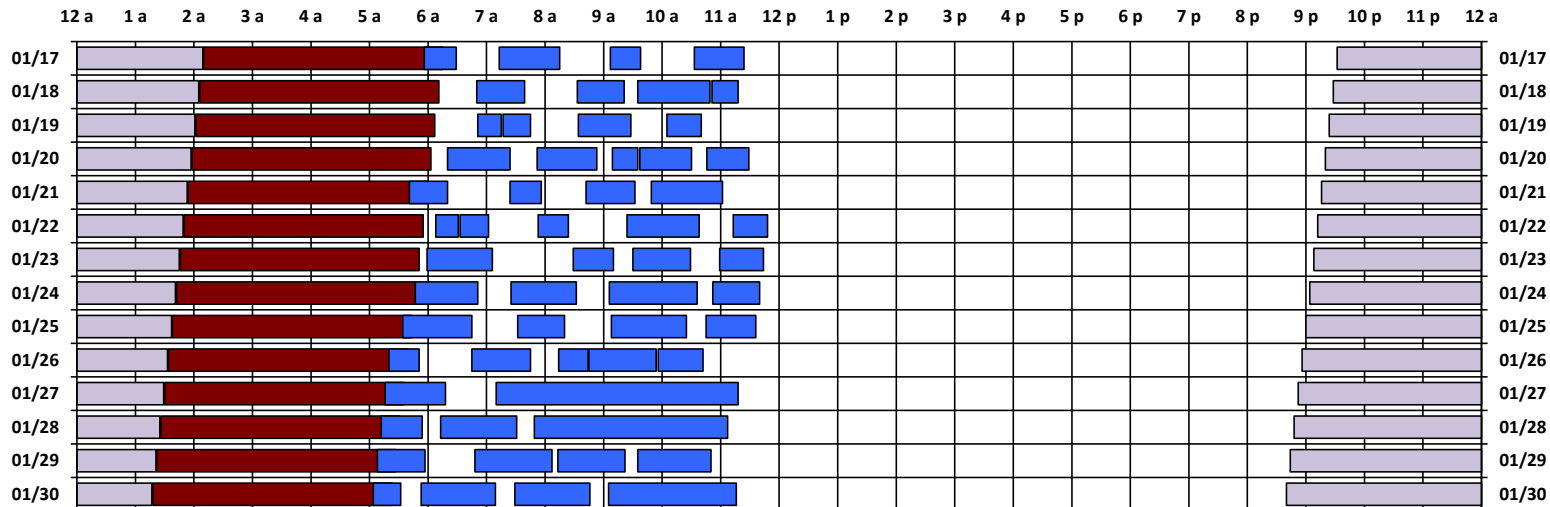

You are viewing the satellite schedule in Eastern Time. Daylight saving time, when applicable, is included.

SPTR
Skynet
DSCS

South Pole Satellite Schedule

Date	SPTR Pass 1			SPTR Pass 2			SPTR Pass 3			SPTR Pass 4			SPTR Pass 5			Total Dur	DSCS Pass		Skynet Pass	
	Start	End	Dur	Start	End	Dur	Start	End	Dur	Start	End	Dur	Start	End	Dur		Start	End	Start	End
01/17/21	5:56 A	6:29 A	0:33	7:13 A	8:15 A	1:02	9:07 A	9:38 A	0:31	10:33 A	11:24 A	0:51	No Pass	No Pass	No Pass	2:57	9:32 P	2:09 A	2:10 A	6:15 A
01/18/21	6:50 A	7:39 A	0:49	8:33 A	9:21 A	0:48	9:35 A	10:49 A	1:14	10:51 A	11:18 A	0:27	No Pass	No Pass	No Pass	3:18	9:28 P	2:05 A	2:06 A	6:11 A
01/19/21	6:51 A	7:15 A	0:24	7:17 A	7:45 A	0:28	8:34 A	9:28 A	0:54	10:05 A	10:40 A	0:35	No Pass	No Pass	No Pass	2:21	9:24 P	2:01 A	2:02 A	6:07 A
01/20/21	6:20 A	7:24 A	1:04	7:52 A	8:53 A	1:01	9:09 A	9:35 A	0:26	9:37 A	10:30 A	0:53	10:46 A	11:29 A	0:43	4:07	9:20 P	1:57 A	1:58 A	6:03 A
01/21/21	5:41 A	6:20 A	0:39	7:24 A	7:56 A	0:32	8:42 A	9:32 A	0:50	9:49 A	11:02 A	1:13	No Pass	No Pass	No Pass	3:14	9:16 P	1:53 A	1:54 A	5:59 A
01/22/21	6:08 A	6:31 A	0:23	6:33 A	7:02 A	0:29	7:53 A	8:24 A	0:31	9:24 A	10:38 A	1:14	11:13 A	11:48 A	0:35	3:12	9:12 P	1:49 A	1:50 A	5:55 A
01/23/21	5:59 A	7:06 A	1:07	8:29 A	9:10 A	0:41	9:30 A	10:29 A	0:59	10:59 A	11:44 A	0:45	No Pass	No Pass	No Pass	3:32	9:08 P	1:45 A	1:46 A	5:51 A
01/24/21	5:47 A	6:51 A	1:04	7:25 A	8:32 A	1:07	9:06 A	10:36 A	1:30	10:52 A	11:40 A	0:48	No Pass	No Pass	No Pass	4:29	9:04 P	1:41 A	1:42 A	5:47 A
01/25/21	5:34 A	6:45 A	1:11	7:32 A	8:20 A	0:48	9:08 A	10:25 A	1:17	10:45 A	11:36 A	0:51	No Pass	No Pass	No Pass	4:07	9:00 P	1:37 A	1:38 A	5:43 A
01/26/21	5:20 A	5:51 A	0:31	6:45 A	7:45 A	1:00	8:14 A	8:44 A	0:30	8:45 A	9:54 A	1:09	9:56 A	10:42 A	0:46	3:56	8:56 P	1:33 A	1:34 A	5:39 A
01/27/21	5:16 A	6:18 A	1:02	7:10 A	11:18 A	4:08	No Pass	No Pass	No Pass	No Pass	No Pass	No Pass	No Pass	No Pass	No Pass	5:10	8:52 P	1:29 A	1:30 A	5:35 A
01/28/21	5:12 A	5:54 A	0:42	6:13 A	7:31 A	1:18	7:49 A	11:07 A	3:18	No Pass	No Pass	No Pass	No Pass	No Pass	No Pass	5:18	8:48 P	1:25 A	1:26 A	5:31 A
01/29/21	5:08 A	5:57 A	0:49	6:48 A	8:07 A	1:19	8:13 A	9:22 A	1:09	9:35 A	10:50 A	1:15	No Pass	No Pass	No Pass	4:32	8:44 P	1:21 A	1:22 A	5:27 A
01/30/21	5:04 A	5:32 A	0:28	5:53 A	7:09 A	1:16	7:29 A	8:46 A	1:17	9:05 A	11:16 A	2:11	No Pass	No Pass	No Pass	5:12	8:40 P	1:17 A	1:18 A	5:23 A

* Pass continues from previous or into next day.

† An additional pass occurs on this day, not shown on the schedule. Refer to CEL text file for details.

Schedule updated on 01/20/21