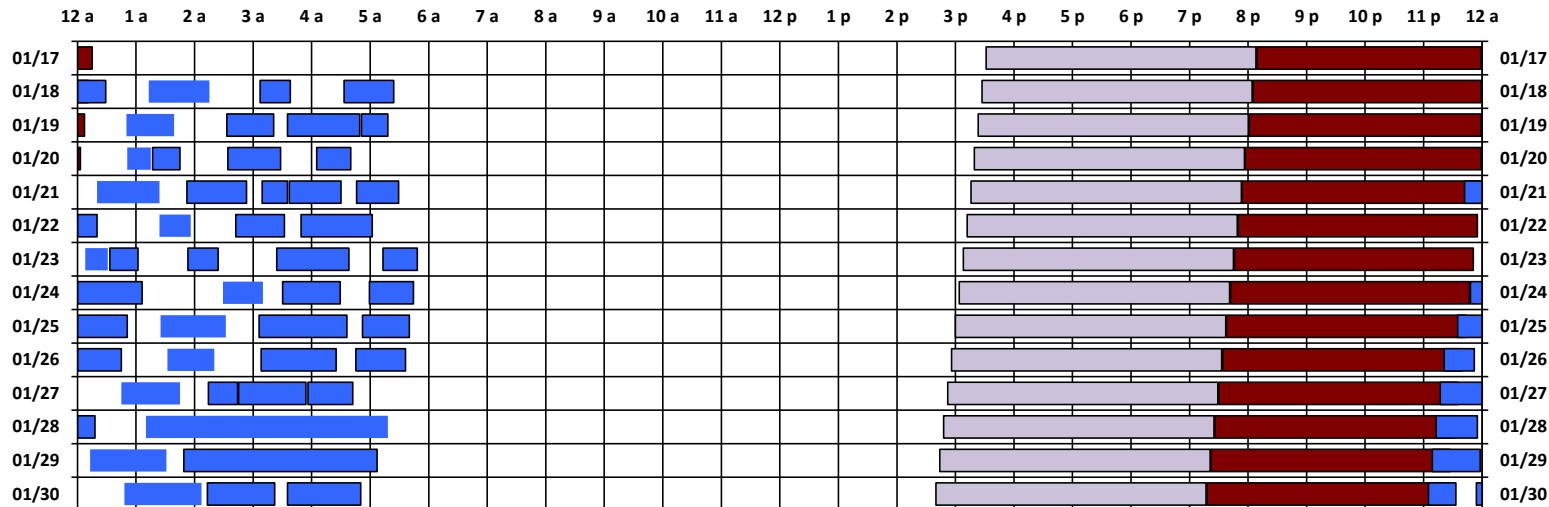

You are viewing the satellite schedule in New Zealand Time. Daylight saving time, when applicable, is included.

SPTR
Skynet
DSCS

South Pole Satellite Schedule

Date	SPTR Pass 1			SPTR Pass 2			SPTR Pass 3			SPTR Pass 4			SPTR Pass 5			Total Dur	DSCS Pass		Skynet Pass	
	Start	End	Dur	Start	End	Dur	Start	End	Dur	Start	End	Dur	Start	End	Dur		Start	End	Start	End
01/17/21	11:56 P	12:00 A*	0:04	No Pass	No Pass	No Pass	No Pass	No Pass	No Pass	No Pass	No Pass	No Pass	No Pass	No Pass	No Pass	0:04	3:32 P	8:09 P	8:10 P	12:15 A
01/18/21	12:00 A*	12:29 A	0:29	1:13 A	2:15 A	1:02	3:07 A	3:38 A	0:31	4:33 A	5:24 A	0:51	No Pass	No Pass	No Pass	2:53	3:28 P	8:05 P	8:06 P	12:11 A
01/19/21	12:50 A	1:39 A	0:49	2:33 A	3:21 A	0:48	3:35 A	4:49 A	1:14	4:51 A	5:18 A	0:27	No Pass	No Pass	No Pass	3:18	3:24 P	8:01 P	8:02 P	12:07 A
01/20/21	12:51 A	1:15 A	0:24	1:17 A	1:45 A	0:28	2:34 A	3:28 A	0:54	4:05 A	4:40 A	0:35	No Pass	No Pass	No Pass	2:21	3:20 P	7:57 P	7:58 P	12:03 A
01/21/21	12:20 A	1:24 A	1:04	1:52 A	2:53 A	1:01	3:09 A	3:35 A	0:26	3:37 A	4:30 A	0:53	4:46 A	5:29 A	0:43	04:07†	3:16 P	7:53 P	7:54 P	11:59 P
01/22/21	1:24 A	1:56 A	0:32	2:42 A	3:32 A	0:50	3:49 A	5:02 A	1:13	No Pass	No Pass	No Pass	No Pass	No Pass	No Pass	2:35	3:12 P	7:49 P	7:50 P	11:55 P
01/23/21	12:08 A	12:31 A	0:23	12:33 A	1:02 A	0:29	1:53 A	2:24 A	0:31	3:24 A	4:38 A	1:14	5:13 A	5:48 A	0:35	03:12†	3:08 P	7:45 P	7:46 P	11:51 P
01/24/21	2:29 A	3:10 A	0:41	3:30 A	4:29 A	0:59	4:59 A	5:44 A	0:45	11:47 P	12:00 A*	0:13	No Pass	No Pass	No Pass	2:38	3:04 P	7:41 P	7:42 P	11:47 P
01/25/21	12:00 A*	12:51 A	0:51	1:25 A	2:32 A	1:07	3:06 A	4:36 A	1:30	4:52 A	5:40 A	0:48	11:34 P	12:00 A*	0:26	4:42	3:00 P	7:37 P	7:38 P	11:43 P
01/26/21	12:00 A*	12:45 A	0:45	1:32 A	2:20 A	0:48	3:08 A	4:25 A	1:17	4:45 A	5:36 A	0:51	11:20 P	11:51 P	0:31	4:12	2:56 P	7:33 P	7:34 P	11:39 P
01/27/21	12:45 A	1:45 A	1:00	2:14 A	2:44 A	0:30	2:45 A	3:54 A	1:09	3:56 A	4:42 A	0:46	11:16 P	12:00 A*	0:44	4:09	2:52 P	7:29 P	7:30 P	11:35 P
01/28/21	12:00 A*	12:18 A	0:18	1:10 A	5:18 A	4:08	11:12 P	11:54 P	0:42	No Pass	No Pass	No Pass	No Pass	No Pass	No Pass	5:08	2:48 P	7:25 P	7:26 P	11:31 P
01/29/21	12:13 A	1:31 A	1:18	1:49 A	5:07 A	3:18	11:08 P	11:57 P	0:49	No Pass	No Pass	No Pass	No Pass	No Pass	No Pass	5:25	2:44 P	7:21 P	7:22 P	11:27 P
01/30/21	12:48 A	2:07 A	1:19	2:13 A	3:22 A	1:09	3:35 A	4:50 A	1:15	11:04 P	11:32 P	0:28	11:53 P	12:00 A*	0:07	4:18	2:40 P	7:17 P	7:18 P	11:23 P

* Pass continues from previous or into next day.

† An additional pass occurs on this day, not shown on the schedule. Refer to CEL text file for details.