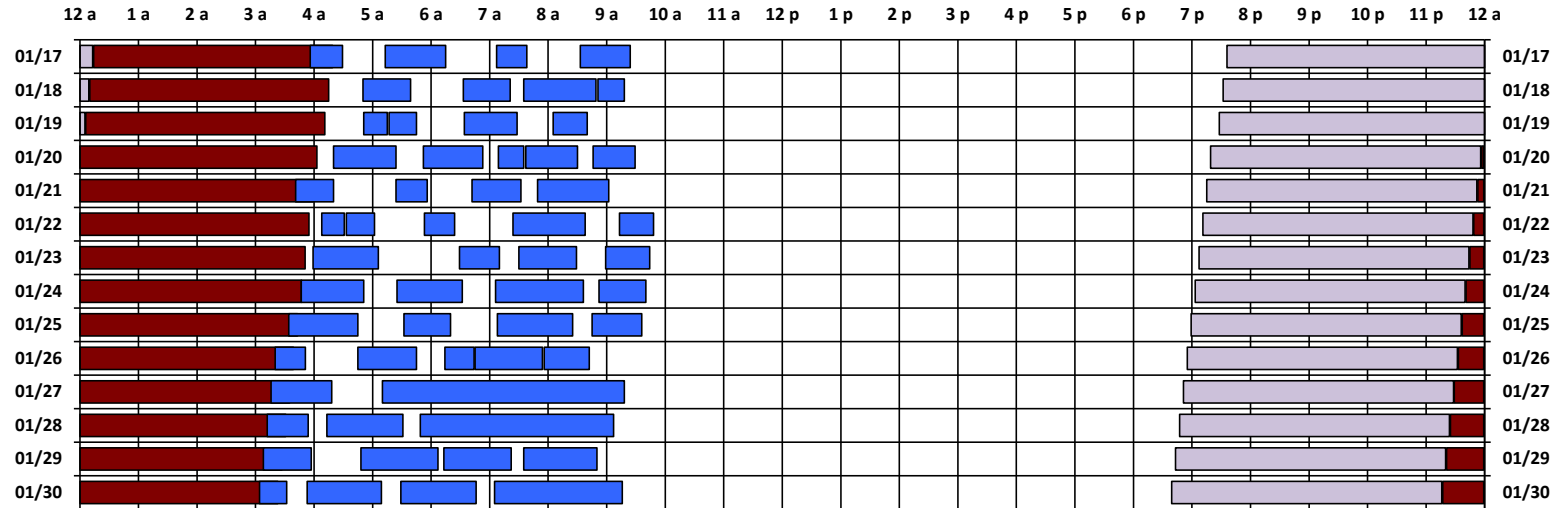

You are viewing the satellite schedule in Mountain Time. Daylight saving time, when applicable, is included.

SPTR
Skynet
DSCS

South Pole Satellite Schedule

Date	SPTR Pass 1			SPTR Pass 2			SPTR Pass 3			SPTR Pass 4			SPTR Pass 5			Total Dur	DSCS Pass		Skynet Pass	
	Start	End	Dur	Start	End	Dur	Start	End	Dur	Start	End	Dur	Start	End	Dur		Start	End	Start	End
01/17/21	3:56 A	4:29 A	0:33	5:13 A	6:15 A	1:02	7:07 A	7:38 A	0:31	8:33 A	9:24 A	0:51	No Pass	No Pass	No Pass	2:57	7:32 P	12:09 A	12:10 A	4:15 A
01/18/21	4:50 A	5:39 A	0:49	6:33 A	7:21 A	0:48	7:35 A	8:49 A	1:14	8:51 A	9:18 A	0:27	No Pass	No Pass	No Pass	3:18	7:28 P	12:05 A	12:06 A	4:11 A
01/19/21	4:51 A	5:15 A	0:24	5:17 A	5:45 A	0:28	6:34 A	7:28 A	0:54	8:05 A	8:40 A	0:35	No Pass	No Pass	No Pass	2:21	7:24 P	12:01 A	12:02 A	4:07 A
01/20/21	4:20 A	5:24 A	1:04	5:52 A	6:53 A	1:01	7:09 A	7:35 A	0:26	7:37 A	8:30 A	0:53	8:46 A	9:29 A	0:43	4:07	7:20 P	11:57 P	11:58 P	4:03 A
01/21/21	3:41 A	4:20 A	0:39	5:24 A	5:56 A	0:32	6:42 A	7:32 A	0:50	7:49 A	9:02 A	1:13	No Pass	No Pass	No Pass	3:14	7:16 P	11:53 P	11:54 P	3:59 A
01/22/21	4:08 A	4:31 A	0:23	4:33 A	5:02 A	0:29	5:53 A	6:24 A	0:31	7:24 A	8:38 A	1:14	9:13 A	9:48 A	0:35	3:12	7:12 P	11:49 P	11:50 P	3:55 A
01/23/21	3:59 A	5:06 A	1:07	6:29 A	7:10 A	0:41	7:30 A	8:29 A	0:59	8:59 A	9:44 A	0:45	No Pass	No Pass	No Pass	3:32	7:08 P	11:45 P	11:46 P	3:51 A
01/24/21	3:47 A	4:51 A	1:04	5:25 A	6:32 A	1:07	7:06 A	8:36 A	1:30	8:52 A	9:40 A	0:48	No Pass	No Pass	No Pass	4:29	7:04 P	11:41 P	11:42 P	3:47 A
01/25/21	3:34 A	4:45 A	1:11	5:32 A	6:20 A	0:48	7:08 A	8:25 A	1:17	8:45 A	9:36 A	0:51	No Pass	No Pass	No Pass	4:07	7:00 P	11:37 P	11:38 P	3:43 A
01/26/21	3:20 A	3:51 A	0:31	4:45 A	5:45 A	1:00	6:14 A	6:44 A	0:30	6:45 A	7:54 A	1:09	7:56 A	8:42 A	0:46	3:56	6:56 P	11:33 P	11:34 P	3:39 A
01/27/21	3:16 A	4:18 A	1:02	5:10 A	9:18 A	4:08	No Pass	No Pass	No Pass	No Pass	No Pass	No Pass	No Pass	No Pass	No Pass	5:10	6:52 P	11:29 P	11:30 P	3:35 A
01/28/21	3:12 A	3:54 A	0:42	4:13 A	5:31 A	1:18	5:49 A	9:07 A	3:18	No Pass	No Pass	No Pass	No Pass	No Pass	No Pass	5:18	6:48 P	11:25 P	11:26 P	3:31 A
01/29/21	3:08 A	3:57 A	0:49	4:48 A	6:07 A	1:19	6:13 A	7:22 A	1:09	7:35 A	8:50 A	1:15	No Pass	No Pass	No Pass	4:32	6:44 P	11:21 P	11:22 P	3:27 A
01/30/21	3:04 A	3:32 A	0:28	3:53 A	5:09 A	1:16	5:29 A	6:46 A	1:17	7:05 A	9:16 A	2:11	No Pass	No Pass	No Pass	5:12	6:40 P	11:17 P	11:18 P	3:23 A

* Pass continues from previous or into next day.

† An additional pass occurs on this day, not shown on the schedule. Refer to CEL text file for details.

Schedule updated on 01/20/21