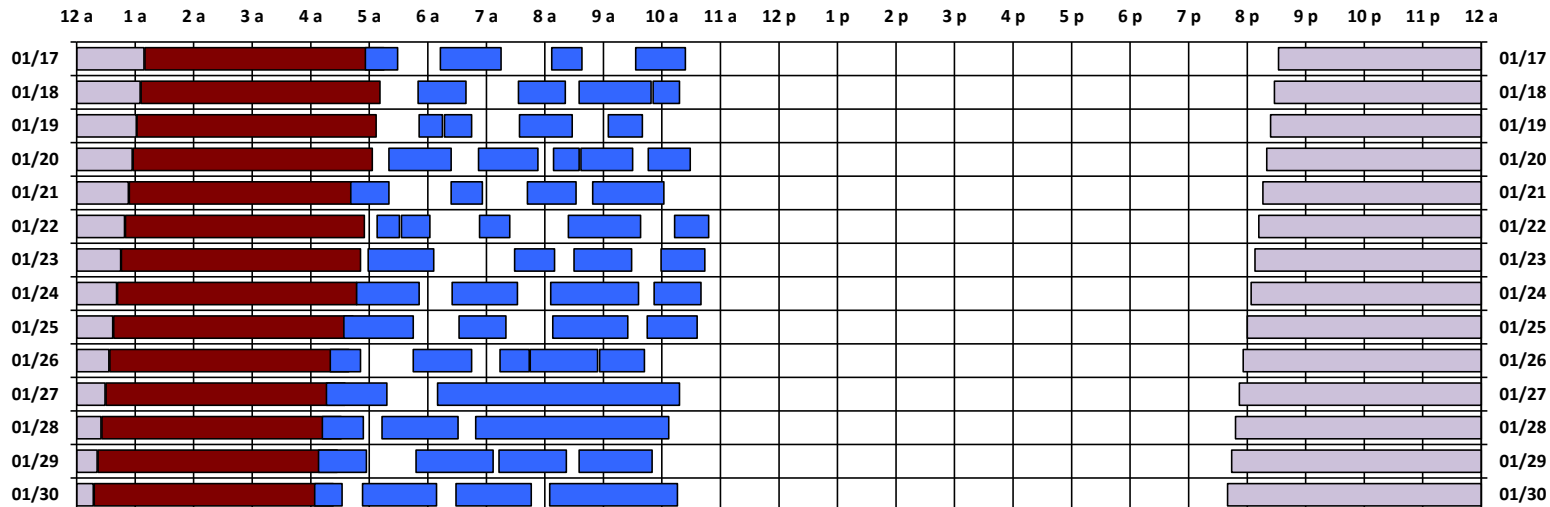

You are viewing the satellite schedule in Central Time. Daylight saving time, when applicable, is included.

SPTR
Skynet
DSCS

South Pole Satellite Schedule

Date	SPTR Pass 1			SPTR Pass 2			SPTR Pass 3			SPTR Pass 4			SPTR Pass 5			Total Dur	DSCS Pass		Skynet Pass	
	Start	End	Dur	Start	End	Dur	Start	End	Dur	Start	End	Dur	Start	End	Dur		Start	End	Start	End
01/17/21	4:56 A	5:29 A	0:33	6:13 A	7:15 A	1:02	8:07 A	8:38 A	0:31	9:33 A	10:24 A	0:51	No Pass	No Pass	No Pass	2:57	8:32 P	1:09 A	1:10 A	5:15 A
01/18/21	5:50 A	6:39 A	0:49	7:33 A	8:21 A	0:48	8:35 A	9:49 A	1:14	9:51 A	10:18 A	0:27	No Pass	No Pass	No Pass	3:18	8:28 P	1:05 A	1:06 A	5:11 A
01/19/21	5:51 A	6:15 A	0:24	6:17 A	6:45 A	0:28	7:34 A	8:28 A	0:54	9:05 A	9:40 A	0:35	No Pass	No Pass	No Pass	2:21	8:24 P	1:01 A	1:02 A	5:07 A
01/20/21	5:20 A	6:24 A	1:04	6:52 A	7:53 A	1:01	8:09 A	8:35 A	0:26	8:37 A	9:30 A	0:53	9:46 A	10:29 A	0:43	4:07	8:20 P	12:57 A	12:58 A	5:03 A
01/21/21	4:41 A	5:20 A	0:39	6:24 A	6:56 A	0:32	7:42 A	8:32 A	0:50	8:49 A	10:02 A	1:13	No Pass	No Pass	No Pass	3:14	8:16 P	12:53 A	12:54 A	4:59 A
01/22/21	5:08 A	5:31 A	0:23	5:33 A	6:02 A	0:29	6:53 A	7:24 A	0:31	8:24 A	9:38 A	1:14	10:13 A	10:48 A	0:35	3:12	8:12 P	12:49 A	12:50 A	4:55 A
01/23/21	4:59 A	6:06 A	1:07	7:29 A	8:10 A	0:41	8:30 A	9:29 A	0:59	9:59 A	10:44 A	0:45	No Pass	No Pass	No Pass	3:32	8:08 P	12:45 A	12:46 A	4:51 A
01/24/21	4:47 A	5:51 A	1:04	6:25 A	7:32 A	1:07	8:06 A	9:36 A	1:30	9:52 A	10:40 A	0:48	No Pass	No Pass	No Pass	4:29	8:04 P	12:41 A	12:42 A	4:47 A
01/25/21	4:34 A	5:45 A	1:11	6:32 A	7:20 A	0:48	8:08 A	9:25 A	1:17	9:45 A	10:36 A	0:51	No Pass	No Pass	No Pass	4:07	8:00 P	12:37 A	12:38 A	4:43 A
01/26/21	4:20 A	4:51 A	0:31	5:45 A	6:45 A	1:00	7:14 A	7:44 A	0:30	7:45 A	8:54 A	1:09	8:56 A	9:42 A	0:46	3:56	7:56 P	12:33 A	12:34 A	4:39 A
01/27/21	4:16 A	5:18 A	1:02	6:10 A	10:18 A	4:08	No Pass	No Pass	No Pass	No Pass	No Pass	No Pass	No Pass	No Pass	No Pass	5:10	7:52 P	12:29 A	12:30 A	4:35 A
01/28/21	4:12 A	4:54 A	0:42	5:13 A	6:31 A	1:18	6:49 A	10:07 A	3:18	No Pass	No Pass	No Pass	No Pass	No Pass	No Pass	5:18	7:48 P	12:25 A	12:26 A	4:31 A
01/29/21	4:08 A	4:57 A	0:49	5:48 A	7:07 A	1:19	7:13 A	8:22 A	1:09	8:35 A	9:50 A	1:15	No Pass	No Pass	No Pass	4:32	7:44 P	12:21 A	12:22 A	4:27 A
01/30/21	4:04 A	4:32 A	0:28	4:53 A	6:09 A	1:16	6:29 A	7:46 A	1:17	8:05 A	10:16 A	2:11	No Pass	No Pass	No Pass	5:12	7:40 P	12:17 A	12:18 A	4:23 A

* Pass continues from previous or into next day.

† An additional pass occurs on this day, not shown on the schedule. Refer to CEL text file for details.

Schedule updated on 01/20/21