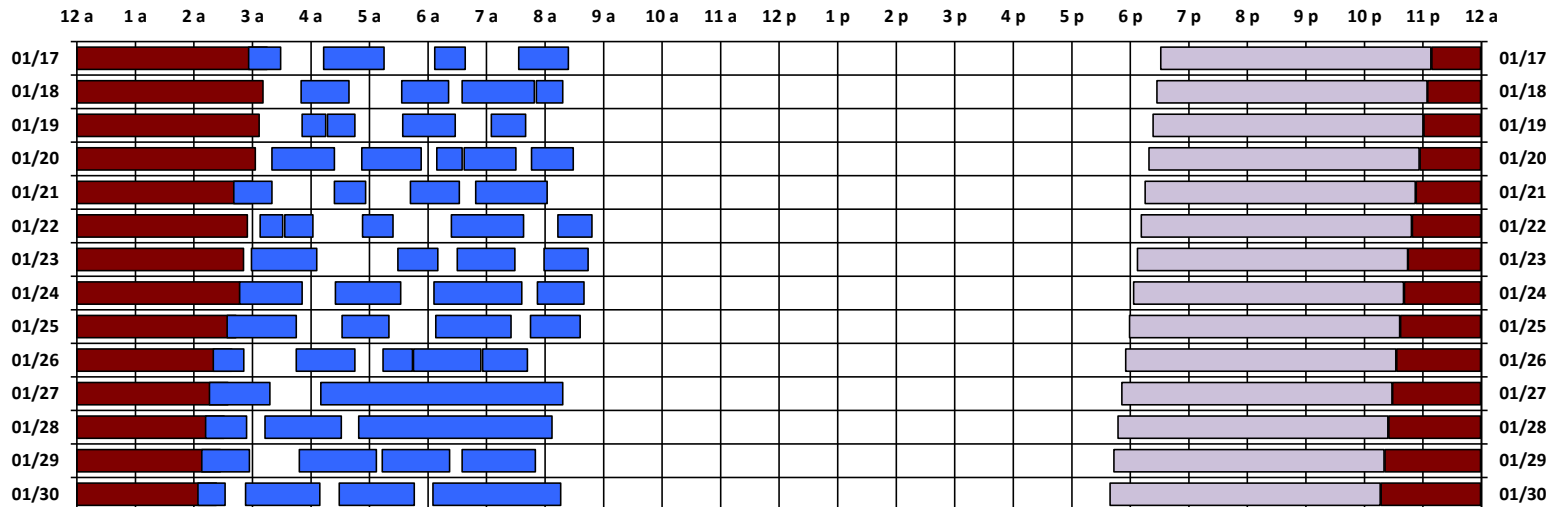

You are viewing the satellite schedule in Pacific Time. Daylight saving time, when applicable, is included.

SPTR
Skynet
DSCS

South Pole Satellite Schedule

Date	SPTR Pass 1			SPTR Pass 2			SPTR Pass 3			SPTR Pass 4			SPTR Pass 5			Total Dur	DSCS Pass		Skynet Pass	
	Start	End	Dur	Start	End	Dur	Start	End	Dur	Start	End	Dur	Start	End	Dur		Start	End	Start	End
01/17/21	2:56 A	3:29 A	0:33	4:13 A	5:15 A	1:02	6:07 A	6:38 A	0:31	7:33 A	8:24 A	0:51	No Pass	No Pass	No Pass	2:57	6:32 P	11:09 P	11:10 P	3:15 A
01/18/21	3:50 A	4:39 A	0:49	5:33 A	6:21 A	0:48	6:35 A	7:49 A	1:14	7:51 A	8:18 A	0:27	No Pass	No Pass	No Pass	3:18	6:28 P	11:05 P	11:06 P	3:11 A
01/19/21	3:51 A	4:15 A	0:24	4:17 A	4:45 A	0:28	5:34 A	6:28 A	0:54	7:05 A	7:40 A	0:35	No Pass	No Pass	No Pass	2:21	6:24 P	11:01 P	11:02 P	3:07 A
01/20/21	3:20 A	4:24 A	1:04	4:52 A	5:53 A	1:01	6:09 A	6:35 A	0:26	6:37 A	7:30 A	0:53	7:46 A	8:29 A	0:43	4:07	6:20 P	10:57 P	10:58 P	3:03 A
01/21/21	2:41 A	3:20 A	0:39	4:24 A	4:56 A	0:32	5:42 A	6:32 A	0:50	6:49 A	8:02 A	1:13	No Pass	No Pass	No Pass	3:14	6:16 P	10:53 P	10:54 P	2:59 A
01/22/21	3:08 A	3:31 A	0:23	3:33 A	4:02 A	0:29	4:53 A	5:24 A	0:31	6:24 A	7:38 A	1:14	8:13 A	8:48 A	0:35	3:12	6:12 P	10:49 P	10:50 P	2:55 A
01/23/21	2:59 A	4:06 A	1:07	5:29 A	6:10 A	0:41	6:30 A	7:29 A	0:59	7:59 A	8:44 A	0:45	No Pass	No Pass	No Pass	3:32	6:08 P	10:45 P	10:46 P	2:51 A
01/24/21	2:47 A	3:51 A	1:04	4:25 A	5:32 A	1:07	6:06 A	7:36 A	1:30	7:52 A	8:40 A	0:48	No Pass	No Pass	No Pass	4:29	6:04 P	10:41 P	10:42 P	2:47 A
01/25/21	2:34 A	3:45 A	1:11	4:32 A	5:20 A	0:48	6:08 A	7:25 A	1:17	7:45 A	8:36 A	0:51	No Pass	No Pass	No Pass	4:07	6:00 P	10:37 P	10:38 P	2:43 A
01/26/21	2:20 A	2:51 A	0:31	3:45 A	4:45 A	1:00	5:14 A	5:44 A	0:30	5:45 A	6:54 A	1:09	6:56 A	7:42 A	0:46	3:56	5:56 P	10:33 P	10:34 P	2:39 A
01/27/21	2:16 A	3:18 A	1:02	4:10 A	8:18 A	4:08	No Pass	No Pass	No Pass	No Pass	No Pass	No Pass	No Pass	No Pass	No Pass	5:10	5:52 P	10:29 P	10:30 P	2:35 A
01/28/21	2:12 A	2:54 A	0:42	3:13 A	4:31 A	1:18	4:49 A	8:07 A	3:18	No Pass	No Pass	No Pass	No Pass	No Pass	No Pass	5:18	5:48 P	10:25 P	10:26 P	2:31 A
01/29/21	2:08 A	2:57 A	0:49	3:48 A	5:07 A	1:19	5:13 A	6:22 A	1:09	6:35 A	7:50 A	1:15	No Pass	No Pass	No Pass	4:32	5:44 P	10:21 P	10:22 P	2:27 A
01/30/21	2:04 A	2:32 A	0:28	2:53 A	4:09 A	1:16	4:29 A	5:46 A	1:17	6:05 A	8:16 A	2:11	No Pass	No Pass	No Pass	5:12	5:40 P	10:17 P	10:18 P	2:23 A

* Pass continues from previous or into next day.

† An additional pass occurs on this day, not shown on the schedule. Refer to CEL text file for details.