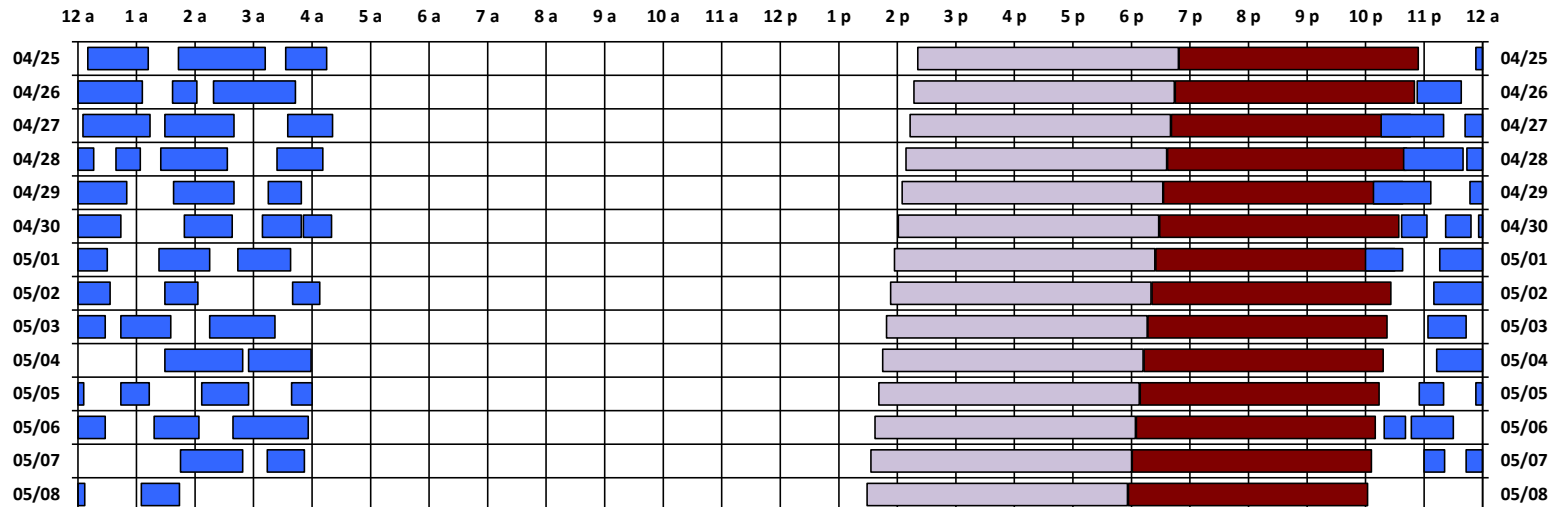

You are viewing the satellite schedule in Mountain Time. Daylight saving time, when applicable, is included.

SPTR
Skynet
DSCS

South Pole Satellite Schedule

Date	SPTR Pass 1			SPTR Pass 2			SPTR Pass 3			SPTR Pass 4			SPTR Pass 5			Total Dur	DSCS Pass		Skynet Pass	
	Start	End	Dur	Start	End	Dur	Start	End	Dur	Start	End	Dur	Start	End	Dur		Start	End	Start	End
04/25/21	12:10 A	1:12 A	1:02	1:43 A	3:12 A	1:29	3:33 A	4:15 A	0:42	11:53 P	12:00 A*	0:07	No Pass	No Pass	No Pass	3:20	2:21 P	6:48 P	6:49 P	10:54 P
04/26/21	12:00 A*	1:06 A	1:06	1:37 A	2:02 A	0:25	2:19 A	3:43 A	1:24	10:53 P	11:38 P	0:45	No Pass	No Pass	No Pass	3:40	2:17 P	6:44 P	6:45 P	10:50 P
04/27/21	12:05 A	1:14 A	1:09	1:29 A	2:40 A	1:11	3:35 A	4:21 A	0:46	10:16 P	11:20 P	1:04	11:42 P	12:00 A*	0:18	4:28	2:13 P	6:40 P	6:41 P	10:46 P
04/28/21	12:00 A*	12:16 A	0:16	12:39 A	1:04 A	0:25	1:25 A	2:33 A	1:08	3:24 A	4:11 A	0:47	10:39 P	11:40 P	1:01	3:37	2:09 P	6:36 P	6:37 P	10:42 P
04/29/21	1:38 A	2:40 A	1:02	3:15 A	3:49 A	0:34	10:08 P	11:07 P	0:59	11:47 P	12:00 A*	0:13	No Pass	No Pass	No Pass	2:48	2:05 P	6:32 P	6:33 P	10:38 P
04/30/21	12:00 A*	12:44 A	0:44	1:49 A	2:38 A	0:49	3:09 A	3:49 A	0:40	3:51 A	4:20 A	0:29	10:37 P	11:03 P	0:26	3:08	2:01 P	6:28 P	6:29 P	10:34 P
05/01/21	1:23 A	2:15 A	0:52	2:44 A	3:38 A	0:54	10:00 P	10:38 P	0:38	11:16 P	12:00 A*	0:44	No Pass	No Pass	No Pass	3:08	1:57 P	6:24 P	6:25 P	10:30 P
05/02/21	12:00 A*	12:33 A	0:33	1:29 A	2:03 A	0:34	3:40 A	4:08 A	0:28	11:10 P	12:00 A*	0:50	No Pass	No Pass	No Pass	2:25	1:53 P	6:20 P	6:21 P	10:26 P
05/03/21	12:00 A*	12:28 A	0:28	12:44 A	1:35 A	0:51	2:15 A	3:22 A	1:07	11:04 P	11:43 P	0:39	No Pass	No Pass	No Pass	3:05	1:49 P	6:16 P	6:17 P	10:22 P
05/04/21	1:29 A	2:49 A	1:20	2:55 A	3:59 A	1:04	11:13 P	12:00 A*	0:47	No Pass	No Pass	No Pass	No Pass	No Pass	No Pass	3:11	1:45 P	6:12 P	6:13 P	10:18 P
05/05/21	12:00 A*	12:06 A	0:06	12:44 A	1:13 A	0:29	2:07 A	2:55 A	0:48	3:39 A	4:00 A	0:21	10:55 P	11:20 P	0:25	2:09	1:41 P	6:08 P	6:09 P	10:14 P
05/06/21	1:18 A	2:04 A	0:46	2:39 A	3:56 A	1:17	10:19 P	10:41 P	0:22	10:47 P	11:30 P	0:43	No Pass	No Pass	No Pass	3:08	1:37 P	6:04 P	6:05 P	10:10 P
05/07/21	1:45 A	2:49 A	1:04	3:14 A	3:52 A	0:38	11:00 P	11:21 P	0:21	11:43 P	12:00 A*	0:17	No Pass	No Pass	No Pass	2:20	1:33 P	6:00 P	6:01 P	10:06 P
05/08/21	12:00 A*	12:07 A	0:07	1:05 A	1:44 A	0:39	No Pass	No Pass	No Pass	No Pass	No Pass	No Pass	No Pass	No Pass	No Pass	0:46	1:29 P	5:56 P	5:57 P	10:02 P

* Pass continues from previous or into next day.

† An additional pass occurs on this day, not shown on the schedule. Refer to CEL text file for details.