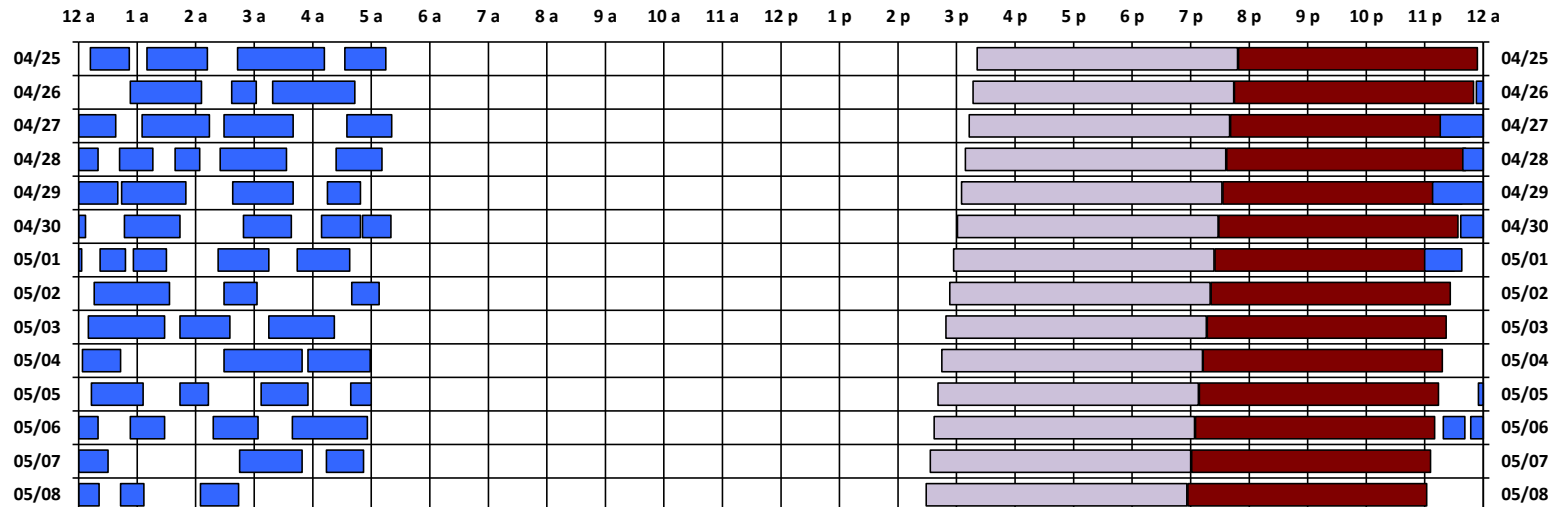

You are viewing the satellite schedule in Central Time. Daylight saving time, when applicable, is included.

SPTR
Skynet
DSCS

South Pole Satellite Schedule

Date	SPTR Pass 1			SPTR Pass 2			SPTR Pass 3			SPTR Pass 4			SPTR Pass 5			Total Dur	DSCS Pass		Skynet Pass	
	Start	End	Dur	Start	End	Dur	Start	End	Dur	Start	End	Dur	Start	End	Dur		Start	End	Start	End
04/25/21	12:12 A	12:52 A	0:40	1:10 A	2:12 A	1:02	2:43 A	4:12 A	1:29	4:33 A	5:15 A	0:42	No Pass	No Pass	No Pass	3:53	3:21 P	7:48 P	7:49 P	11:54 P
04/26/21	12:53 A	2:06 A	1:13	2:37 A	3:02 A	0:25	3:19 A	4:43 A	1:24	11:53 P	12:00 A*	0:07	No Pass	No Pass	No Pass	3:09	3:17 P	7:44 P	7:45 P	11:50 P
04/27/21	12:00 A*	12:38 A	0:38	1:05 A	2:14 A	1:09	2:29 A	3:40 A	1:11	4:35 A	5:21 A	0:46	11:16 P	12:00 A*	0:44	4:28	3:13 P	7:40 P	7:41 P	11:46 P
04/28/21	12:00 A*	12:20 A	0:20	12:42 A	1:16 A	0:34	1:39 A	2:04 A	0:25	2:25 A	3:33 A	1:08	4:24 A	5:11 A	0:47	3:14	3:09 P	7:36 P	7:37 P	11:42 P
04/29/21	12:44 A	1:50 A	1:06	2:38 A	3:40 A	1:02	4:15 A	4:49 A	0:34	11:08 P	12:00 A*	0:52	No Pass	No Pass	No Pass	3:34	3:05 P	7:32 P	7:33 P	11:38 P
04/30/21	12:00 A*	12:07 A	0:07	12:47 A	1:44 A	0:57	2:49 A	3:38 A	0:49	4:09 A	4:49 A	0:40	4:51 A	5:20 A	0:29	3:02	3:01 P	7:28 P	7:29 P	11:34 P
05/01/21	12:22 A	12:48 A	0:26	12:56 A	1:30 A	0:34	2:23 A	3:15 A	0:52	3:44 A	4:38 A	0:54	11:00 P	11:38 P	0:38	3:24	2:57 P	7:24 P	7:25 P	11:30 P
05/02/21	12:16 A	1:33 A	1:17	2:29 A	3:03 A	0:34	4:40 A	5:08 A	0:28	No Pass	No Pass	No Pass	No Pass	No Pass	No Pass	2:19	2:53 P	7:20 P	7:21 P	11:26 P
05/03/21	12:10 A	1:28 A	1:18	1:44 A	2:35 A	0:51	3:15 A	4:22 A	1:07	No Pass	No Pass	No Pass	No Pass	No Pass	No Pass	3:16	2:49 P	7:16 P	7:17 P	11:22 P
05/04/21	12:04 A	12:43 A	0:39	2:29 A	3:49 A	1:20	3:55 A	4:59 A	1:04	No Pass	No Pass	No Pass	No Pass	No Pass	No Pass	3:03	2:45 P	7:12 P	7:13 P	11:18 P
05/05/21	12:13 A	1:06 A	0:53	1:44 A	2:13 A	0:29	3:07 A	3:55 A	0:48	4:39 A	5:00 A	0:21	11:55 P	12:00 A*	0:05	2:36	2:41 P	7:08 P	7:09 P	11:14 P
05/06/21	12:00 A*	12:20 A	0:20	12:53 A	1:28 A	0:35	2:18 A	3:04 A	0:46	3:39 A	4:56 A	1:17	11:19 P	11:41 P	0:22	3:20	2:37 P	7:04 P	7:05 P	11:10 P
05/07/21	2:45 A	3:49 A	1:04	4:14 A	4:52 A	0:38	No Pass	No Pass	No Pass	No Pass	No Pass	No Pass	No Pass	No Pass	No Pass	1:42	2:33 P	7:00 P	7:01 P	11:06 P
05/08/21	No Pass	12:21 A	No Pass	12:43 A	1:07 A	0:24	2:05 A	2:44 A	0:39	No Pass	No Pass	No Pass	No Pass	No Pass	No Pass	1:03	2:29 P	6:56 P	6:57 P	11:02 P

* Pass continues from previous or into next day.

† An additional pass occurs on this day, not shown on the schedule. Refer to CEL text file for details.