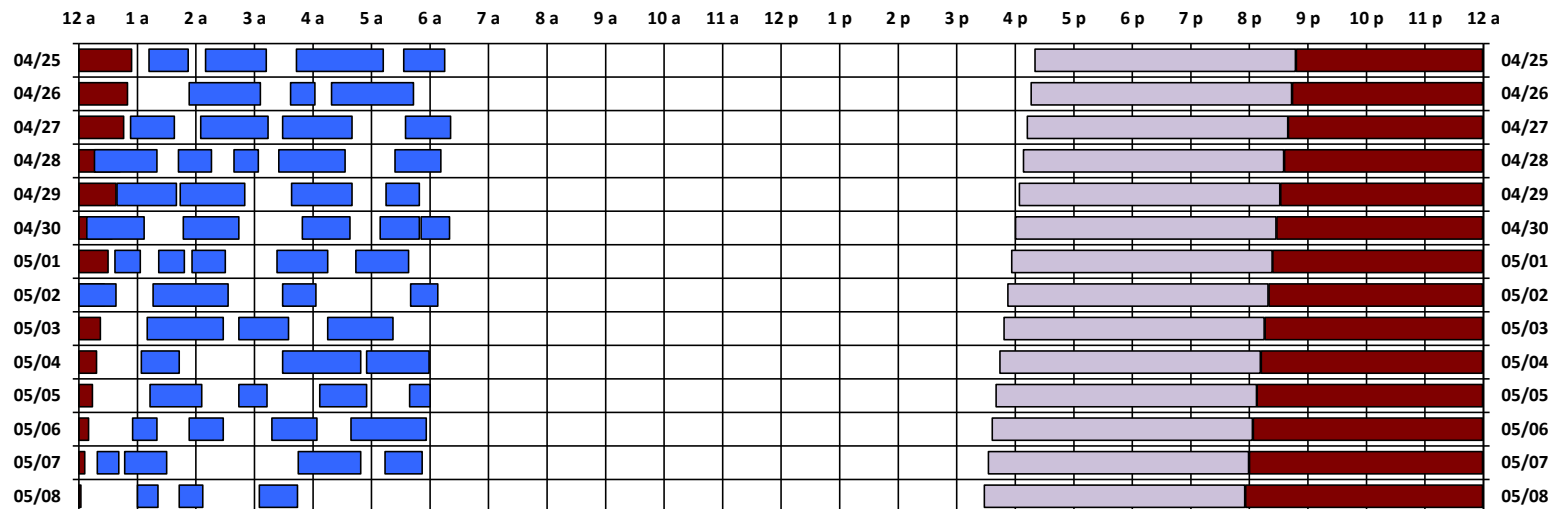

You are viewing the satellite schedule in Eastern Time. Daylight saving time, when applicable, is included.

SPTR
Skynet
DSCS

South Pole Satellite Schedule

Date	SPTR Pass 1			SPTR Pass 2			SPTR Pass 3			SPTR Pass 4			SPTR Pass 5			Total Dur	DSCS Pass		Skynet Pass	
	Start	End	Dur	Start	End	Dur	Start	End	Dur	Start	End	Dur	Start	End	Dur		Start	End	Start	End
04/25/21	1:12 A	1:52 A	0:40	2:10 A	3:12 A	1:02	3:43 A	5:12 A	1:29	5:33 A	6:15 A	0:42	No Pass	No Pass	No Pass	3:53	4:21 P	8:48 P	8:49 P	12:54 A
04/26/21	1:53 A	3:06 A	1:13	3:37 A	4:02 A	0:25	4:19 A	5:43 A	1:24	No Pass	No Pass	No Pass	No Pass	No Pass	No Pass	3:02	4:17 P	8:44 P	8:45 P	12:50 A
04/27/21	12:53 A	1:38 A	0:45	2:05 A	3:14 A	1:09	3:29 A	4:40 A	1:11	5:35 A	6:21 A	0:46	No Pass	No Pass	No Pass	3:51	4:13 P	8:40 P	8:41 P	12:46 A
04/28/21	12:16 A	1:20 A	1:04	1:42 A	2:16 A	0:34	2:39 A	3:04 A	0:25	3:25 A	4:33 A	1:08	5:24 A	6:11 A	0:47	3:58	4:09 P	8:36 P	8:37 P	12:42 A
04/29/21	12:39 A	1:40 A	1:01	1:44 A	2:50 A	1:06	3:38 A	4:40 A	1:02	5:15 A	5:49 A	0:34	No Pass	No Pass	No Pass	3:43	4:05 P	8:32 P	8:33 P	12:38 A
04/30/21	12:08 A	1:07 A	0:59	1:47 A	2:44 A	0:57	3:49 A	4:38 A	0:49	5:09 A	5:49 A	0:40	5:51 A	6:20 A	0:29	3:54	4:01 P	8:28 P	8:29 P	12:34 A
05/01/21	12:37 A	1:03 A	0:26	1:22 A	1:48 A	0:26	1:56 A	2:30 A	0:34	3:23 A	4:15 A	0:52	4:44 A	5:38 A	0:54	3:12	3:57 P	8:24 P	8:25 P	12:30 A
05/02/21	No Pass	12:38 A	No Pass	1:16 A	2:33 A	1:17	3:29 A	4:03 A	0:34	5:40 A	6:08 A	0:28	No Pass	No Pass	No Pass	2:19	3:53 P	8:20 P	8:21 P	12:26 A
05/03/21	1:10 A	2:28 A	1:18	2:44 A	3:35 A	0:51	4:15 A	5:22 A	1:07	No Pass	No Pass	No Pass	No Pass	No Pass	No Pass	3:16	3:49 P	8:16 P	8:17 P	12:22 A
05/04/21	1:04 A	1:43 A	0:39	3:29 A	4:49 A	1:20	4:55 A	5:59 A	1:04	No Pass	No Pass	No Pass	No Pass	No Pass	No Pass	3:03	3:45 P	8:12 P	8:13 P	12:18 A
05/05/21	1:13 A	2:06 A	0:53	2:44 A	3:13 A	0:29	4:07 A	4:55 A	0:48	5:39 A	6:00 A	0:21	No Pass	No Pass	No Pass	2:31	3:41 P	8:08 P	8:09 P	12:14 A
05/06/21	12:55 A	1:20 A	0:25	1:53 A	2:28 A	0:35	3:18 A	4:04 A	0:46	4:39 A	5:56 A	1:17	No Pass	No Pass	No Pass	3:03	3:37 P	8:04 P	8:05 P	12:10 A
05/07/21	12:19 A	12:41 A	0:22	12:47 A	1:30 A	0:43	3:45 A	4:49 A	1:04	5:14 A	5:52 A	0:38	No Pass	No Pass	No Pass	2:47	3:33 P	8:00 P	8:01 P	12:06 A
05/08/21	1:00 A	1:21 A	0:21	1:43 A	2:07 A	0:24	3:05 A	3:44 A	0:39	No Pass	No Pass	No Pass	No Pass	No Pass	No Pass	1:24	3:29 P	7:56 P	7:57 P	12:02 A

* Pass continues from previous or into next day.

† An additional pass occurs on this day, not shown on the schedule. Refer to CEL text file for details.

Schedule updated on 04/30/21