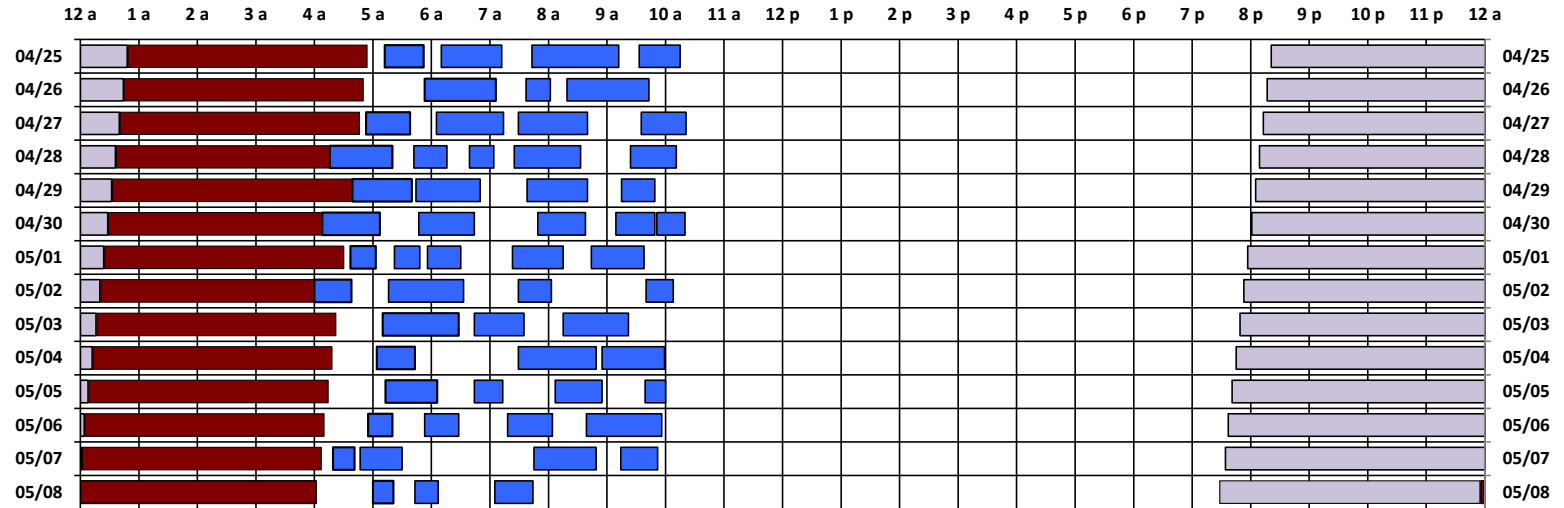

You are viewing the satellite schedule in Zulu (UTC) Time.

SPTR
Skynet
DSCS

South Pole Satellite Schedule

Date	SPTR Pass 1			SPTR Pass 2			SPTR Pass 3			SPTR Pass 4			SPTR Pass 5			Total Dur	DSCS Pass		Skynet Pass	
	Start	End	Dur	Start	End	Dur	Start	End	Dur	Start	End	Dur	Start	End	Dur		Start	End	Start	End
04/25/21	5:12 A	5:52 A	0:40	6:10 A	7:12 A	1:02	7:43 A	9:12 A	1:29	9:33 A	10:15 A	0:42	No Pass	No Pass	No Pass	3:53	8:21 P	12:48 A	12:49 A	4:54 A
04/26/21	5:53 A	7:06 A	1:13	7:37 A	8:02 A	0:25	8:19 A	9:43 A	1:24	No Pass	No Pass	No Pass	No Pass	No Pass	No Pass	3:02	8:17 P	12:44 A	12:45 A	4:50 A
04/27/21	4:53 A	5:38 A	0:45	6:05 A	7:14 A	1:09	7:29 A	8:40 A	1:11	9:35 A	10:21 A	0:46	No Pass	No Pass	No Pass	3:51	8:13 P	12:40 A	12:41 A	4:46 A
04/28/21	4:16 A	5:20 A	1:04	5:42 A	6:16 A	0:34	6:39 A	7:04 A	0:25	7:25 A	8:33 A	1:08	9:24 A	10:11 A	0:47	3:58	8:09 P	12:36 A	12:37 A	4:42 A
04/29/21	4:39 A	5:40 A	1:01	5:44 A	6:50 A	1:06	7:38 A	8:40 A	1:02	9:15 A	9:49 A	0:34	No Pass	No Pass	No Pass	3:43	8:05 P	12:32 A	12:33 A	4:38 A
04/30/21	4:08 A	5:07 A	0:59	5:47 A	6:44 A	0:57	7:49 A	8:38 A	0:49	9:09 A	9:49 A	0:40	9:51 A	10:20 A	0:29	3:54	8:01 P	12:28 A	12:29 A	4:34 A
05/01/21	4:37 A	5:03 A	0:26	5:22 A	5:48 A	0:26	5:56 A	6:30 A	0:34	7:23 A	8:15 A	0:52	8:44 A	9:38 A	0:54	3:12	7:57 P	12:24 A	12:25 A	4:30 A
05/02/21	4:00 A	4:38 A	0:38	5:16 A	6:33 A	1:17	7:29 A	8:03 A	0:34	9:40 A	10:08 A	0:28	No Pass	No Pass	No Pass	2:57	7:53 P	12:20 A	12:21 A	4:26 A
05/03/21	5:10 A	6:28 A	1:18	6:44 A	7:35 A	0:51	8:15 A	9:22 A	1:07	No Pass	No Pass	No Pass	No Pass	No Pass	No Pass	3:16	7:49 P	12:16 A	12:17 A	4:22 A
05/04/21	5:04 A	5:43 A	0:39	7:29 A	8:49 A	1:20	8:55 A	9:59 A	1:04	No Pass	No Pass	No Pass	No Pass	No Pass	No Pass	3:03	7:45 P	12:12 A	12:13 A	4:18 A
05/05/21	5:13 A	6:06 A	0:53	6:44 A	7:13 A	0:29	8:07 A	8:55 A	0:48	9:39 A	10:00 A	0:21	No Pass	No Pass	No Pass	2:31	7:41 P	12:08 A	12:09 A	4:14 A
05/06/21	4:55 A	5:20 A	0:25	5:53 A	6:28 A	0:35	7:18 A	8:04 A	0:46	8:39 A	9:56 A	1:17	No Pass	No Pass	No Pass	3:03	7:37 P	12:04 A	12:05 A	4:10 A
05/07/21	4:19 A	4:41 A	0:22	4:47 A	5:30 A	0:43	7:45 A	8:49 A	1:04	9:14 A	9:52 A	0:38	No Pass	No Pass	No Pass	2:47	7:33 P	12:00 A	12:01 A	4:06 A
05/08/21	5:00 A	5:21 A	0:21	5:43 A	6:07 A	0:24	7:05 A	7:44 A	0:39	No Pass	No Pass	No Pass	No Pass	No Pass	No Pass	1:24	7:29 P	11:56 P	11:57 P	4:02 A