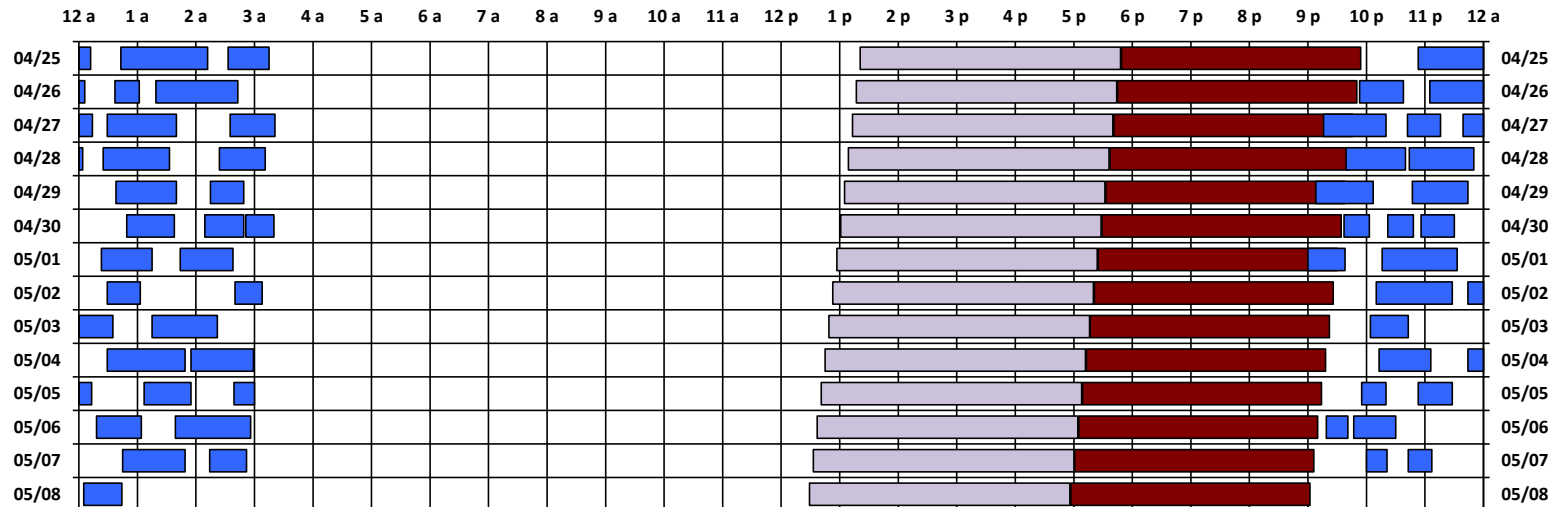

You are viewing the satellite schedule in Pacific Time. Daylight saving time, when applicable, is included.

SPTR
Skynet
DSCS

South Pole Satellite Schedule

Date	SPTR Pass 1			SPTR Pass 2			SPTR Pass 3			SPTR Pass 4			SPTR Pass 5			Total Dur	DSCS Pass		Skynet Pass	
	Start	End	Dur	Start	End	Dur	Start	End	Dur	Start	End	Dur	Start	End	Dur		Start	End	Start	End
04/25/21	12:00 A*	12:12 A	0:12	12:43 A	2:12 A	1:29	2:33 A	3:15 A	0:42	10:53 P	12:00 A*	1:07	No Pass	No Pass	No Pass	3:30	1:21 P	5:48 P	5:49 P	9:54 P
04/26/21	12:00 A*	12:06 A	0:06	12:37 A	1:02 A	0:25	1:19 A	2:43 A	1:24	9:53 P	10:38 P	0:45	11:05 P	12:00 A*	0:55	3:35	1:17 P	5:44 P	5:45 P	9:50 P
04/27/21	12:00 A*	12:14 A	0:14	12:29 A	1:40 A	1:11	2:35 A	3:21 A	0:46	9:16 P	10:20 P	1:04	10:42 P	11:16 P	0:34	3:49	1:13 P	5:40 P	5:41 P	9:46 P
04/28/21	12:25 A	1:33 A	1:08	2:24 A	3:11 A	0:47	9:39 P	10:40 P	1:01	10:44 P	11:50 P	1:06	No Pass	No Pass	No Pass	4:02	1:09 P	5:36 P	5:37 P	9:42 P
04/29/21	12:38 A	1:40 A	1:02	2:15 A	2:49 A	0:34	9:08 P	10:07 P	0:59	10:47 P	11:44 P	0:57	No Pass	No Pass	No Pass	3:32	1:05 P	5:32 P	5:33 P	9:38 P
04/30/21	12:49 A	1:38 A	0:49	2:09 A	2:49 A	0:40	2:51 A	3:20 A	0:29	9:37 P	10:03 P	0:26	10:22 P	10:48 P	0:26	2:50	1:01 P	5:28 P	5:29 P	9:34 P
05/01/21	12:23 A	1:15 A	0:52	1:44 A	2:38 A	0:54	9:00 P	9:38 P	0:38	10:16 P	11:33 P	1:17	No Pass	No Pass	No Pass	3:41	12:57 P	5:24 P	5:25 P	9:30 P
05/02/21	12:29 A	1:03 A	0:34	2:40 A	3:08 A	0:28	10:10 P	11:28 P	1:18	11:44 P	12:00 A*	0:16	No Pass	No Pass	No Pass	2:36	12:53 P	5:20 P	5:21 P	9:26 P
05/03/21	12:00 A*	12:35 A	0:35	1:15 A	2:22 A	1:07	10:04 P	10:43 P	0:39	No Pass	No Pass	No Pass	No Pass	No Pass	No Pass	2:21	12:49 P	5:16 P	5:17 P	9:22 P
05/04/21	12:29 A	1:49 A	1:20	1:55 A	2:59 A	1:04	10:13 P	11:06 P	0:53	11:44 P	12:00 A*	0:16	No Pass	No Pass	No Pass	3:33	12:45 P	5:12 P	5:13 P	9:18 P
05/05/21	12:00 A*	12:13 A	0:13	1:07 A	1:55 A	0:48	2:39 A	3:00 A	0:21	9:55 P	10:20 P	0:25	10:53 P	11:28 P	0:35	2:22	12:41 P	5:08 P	5:09 P	9:14 P
05/06/21	12:18 A	1:04 A	0:46	1:39 A	2:56 A	1:17	9:19 P	9:41 P	0:22	9:47 P	10:30 P	0:43	No Pass	No Pass	No Pass	3:08	12:37 P	5:04 P	5:05 P	9:10 P
05/07/21	12:45 A	1:49 A	1:04	2:14 A	2:52 A	0:38	10:00 P	10:21 P	0:21	10:43 P	11:07 P	0:24	No Pass	No Pass	No Pass	2:27	12:33 P	5:00 P	5:01 P	9:06 P
05/08/21	12:05 A	12:44 A	0:39	No Pass	No Pass	No Pass	No Pass	No Pass	No Pass	No Pass	No Pass	No Pass	No Pass	No Pass	No Pass	0:39	12:29 P	4:56 P	4:57 P	9:02 P

* Pass continues from previous or into next day.

† An additional pass occurs on this day, not shown on the schedule. Refer to CEL text file for details.