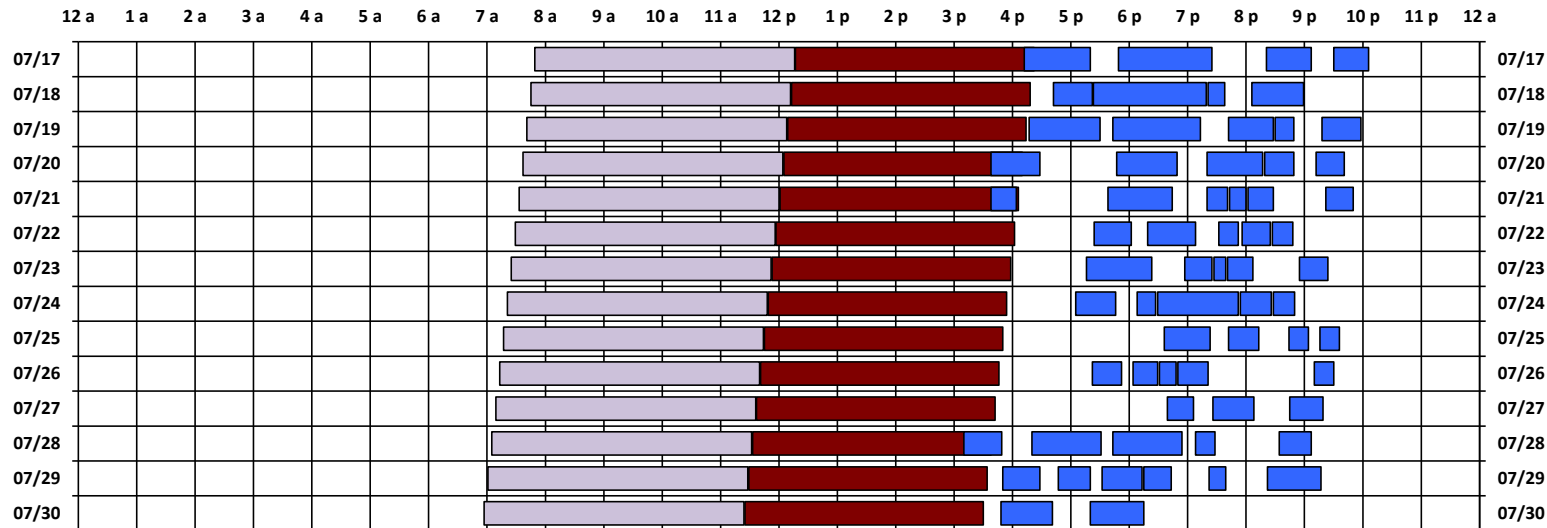

You are viewing the satellite schedule in Pacific Time. Daylight saving time, when applicable, is included.

SPTR
Skynet
DSCS

South Pole Satellite Schedule

Date	SPTR Pass 1			SPTR Pass 2			SPTR Pass 3			SPTR Pass 4			SPTR Pass 5			Total Dur	DSCS Pass		Skynet Pass	
	Start	End	Dur	Start	End	Dur	Start	End	Dur	Start	End	Dur	Start	End	Dur		Start	End	Start	End
07/17/21	4:12 P	5:20 P	1:08	5:49 P	7:25 P	1:36	8:21 P	9:07 P	0:46	9:30 P	10:06 P	0:36	No Pass	No Pass	No Pass	4:06	7:49 A	12:16 P	12:17 P	4:22 P
07/18/21	4:42 P	5:22 P	0:40	5:23 P	7:19 P	1:56	7:21 P	7:38 P	0:17	8:06 P	8:59 P	0:53	No Pass	No Pass	No Pass	3:46	7:45 A	12:12 P	12:13 P	4:18 P
07/19/21	4:17 P	5:30 P	1:13	5:43 P	7:13 P	1:30	7:42 P	8:28 P	0:46	8:30 P	8:49 P	0:19	9:18 P	9:58 P	0:40	4:28	7:41 A	12:08 P	12:09 P	4:14 P
07/20/21	3:38 P	4:28 P	0:50	5:47 P	6:49 P	1:02	7:20 P	8:17 P	0:57	8:19 P	8:49 P	0:30	9:12 P	9:41 P	0:29	3:48	7:37 A	12:04 P	12:05 P	4:10 P
07/21/21	3:38 P	4:04 P	0:26	5:38 P	6:44 P	1:06	7:20 P	7:41 P	0:21	7:43 P	8:00 P	0:17	8:02 P	8:28 P	0:26	2:36	7:33 A	12:00 P	12:01 P	4:06 P
07/22/21	5:24 P	6:02 P	0:38	6:19 P	7:08 P	0:49	7:32 P	7:52 P	0:20	7:56 P	8:25 P	0:29	8:27 P	8:48 P	0:21	2:37	7:29 A	11:56 A	11:57 A	4:02 P
07/23/21	5:16 P	6:23 P	1:07	6:57 P	7:25 P	0:28	7:27 P	7:39 P	0:12	7:41 P	8:07 P	0:26	8:55 P	9:24 P	0:29	2:42	7:25 A	11:52 A	11:53 A	3:58 P
07/24/21	5:05 P	5:46 P	0:41	6:08 P	6:27 P	0:19	6:29 P	7:52 P	1:23	7:54 P	8:26 P	0:32	8:28 P	8:50 P	0:22	3:17	7:21 A	11:48 A	11:49 A	3:54 P
07/25/21	6:36 P	7:23 P	0:47	7:42 P	8:13 P	0:31	8:44 P	9:04 P	0:20	9:16 P	9:36 P	0:20	No Pass	No Pass	No Pass	1:58	7:17 A	11:44 A	11:45 A	3:50 P
07/26/21	5:22 P	5:52 P	0:30	6:04 P	6:29 P	0:25	6:31 P	6:48 P	0:17	6:50 P	7:21 P	0:31	9:10 P	9:30 P	0:20	2:03	7:13 A	11:40 A	11:41 A	3:46 P
07/27/21	6:39 P	7:06 P	0:27	7:26 P	8:08 P	0:42	8:45 P	9:19 P	0:34	No Pass	No Pass	No Pass	No Pass	No Pass	No Pass	1:43	7:09 A	11:36 A	11:37 A	3:42 P
07/28/21	3:10 P	3:49 P	0:39	4:20 P	5:31 P	1:11	5:43 P	6:54 P	1:11	7:08 P	7:28 P	0:20	8:34 P	9:07 P	0:33	3:54	7:05 A	11:32 A	11:33 A	3:38 P
07/29/21	3:50 P	4:28 P	0:38	4:47 P	5:20 P	0:33	5:32 P	6:13 P	0:41	6:15 P	6:43 P	0:28	7:22 P	7:39 P	0:17	2:37	7:01 A	11:28 A	11:29 A	3:34 P
07/30/21	3:48 P	4:41 P	0:53	5:20 P	6:15 P	0:55	No Pass	No Pass	No Pass	No Pass	No Pass	No Pass	No Pass	No Pass	No Pass	1:48	6:57 A	11:24 A	11:25 A	3:30 P

* Pass continues from previous or into next day.

† An additional pass occurs on this day, not shown on the schedule. Refer to CEL text file for details.