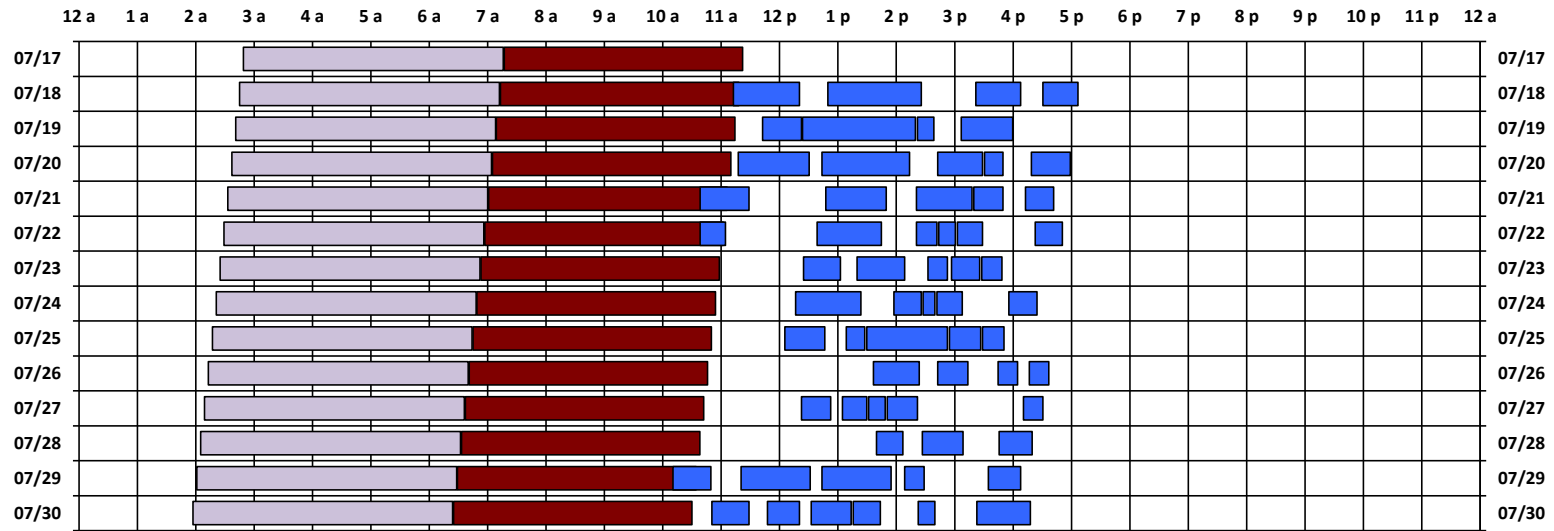

You are viewing the satellite schedule in New Zealand Time. Daylight saving time, when applicable, is included.

SPTR
Skynet
DSCS

South Pole Satellite Schedule

Date	SPTR Pass 1			SPTR Pass 2			SPTR Pass 3			SPTR Pass 4			SPTR Pass 5			Total Dur	DSCS Pass		Skynet Pass	
	Start	End	Dur	Start	End	Dur	Start	End	Dur	Start	End	Dur	Start	End	Dur		Start	End	Start	End
07/17/21	No Pass	No Pass	No Pass	No Pass	No Pass	No Pass	No Pass	No Pass	No Pass	No Pass	No Pass	No Pass	No Pass	No Pass	No Pass	0:00	2:49 A	7:16 A	7:17 A	11:22 A
07/18/21	11:12 A	12:20 P	1:08	12:49 P	2:25 P	1:36	3:21 P	4:07 P	0:46	4:30 P	5:06 P	0:36	No Pass	No Pass	No Pass	4:06	2:45 A	7:12 A	7:13 A	11:18 A
07/19/21	11:42 A	12:22 P	0:40	12:23 P	2:19 P	1:56	2:21 P	2:38 P	0:17	3:06 P	3:59 P	0:53	No Pass	No Pass	No Pass	3:46	2:41 A	7:08 A	7:09 A	11:14 A
07/20/21	11:17 A	12:30 P	1:13	12:43 P	2:13 P	1:30	2:42 P	3:28 P	0:46	3:30 P	3:49 P	0:19	4:18 P	4:58 P	0:40	4:28	2:37 A	7:04 A	7:05 A	11:10 A
07/21/21	10:38 A	11:28 A	0:50	12:47 P	1:49 P	1:02	2:20 P	3:17 P	0:57	3:19 P	3:49 P	0:30	4:12 P	4:41 P	0:29	3:48	2:33 A	7:00 A	7:01 A	11:06 A
07/22/21	10:38 A	11:04 A	0:26	12:38 P	1:44 P	1:06	2:20 P	2:41 P	0:21	2:43 P	3:00 P	0:17	3:02 P	3:28 P	0:26	02:36†	2:29 A	6:56 A	6:57 A	11:02 A
07/23/21	12:24 P	1:02 P	0:38	1:19 P	2:08 P	0:49	2:32 P	2:52 P	0:20	2:56 P	3:25 P	0:29	3:27 P	3:48 P	0:21	2:37	2:25 A	6:52 A	6:53 A	10:58 A
07/24/21	12:16 P	1:23 P	1:07	1:57 P	2:25 P	0:28	2:27 P	2:39 P	0:12	2:41 P	3:07 P	0:26	3:55 P	4:24 P	0:29	2:42	2:21 A	6:48 A	6:49 A	10:54 A
07/25/21	12:05 P	12:46 P	0:41	1:08 P	1:27 P	0:19	1:29 P	2:52 P	1:23	2:54 P	3:26 P	0:32	3:28 P	3:50 P	0:22	3:17	2:17 A	6:44 A	6:45 A	10:50 A
07/26/21	1:36 P	2:23 P	0:47	2:42 P	3:13 P	0:31	3:44 P	4:04 P	0:20	4:16 P	4:36 P	0:20	No Pass	No Pass	No Pass	1:58	2:13 A	6:40 A	6:41 A	10:46 A
07/27/21	12:22 P	12:52 P	0:30	1:04 P	1:29 P	0:25	1:31 P	1:48 P	0:17	1:50 P	2:21 P	0:31	4:10 P	4:30 P	0:20	2:03	2:09 A	6:36 A	6:37 A	10:42 A
07/28/21	1:39 P	2:06 P	0:27	2:26 P	3:08 P	0:42	3:45 P	4:19 P	0:34	No Pass	No Pass	No Pass	No Pass	No Pass	No Pass	1:43	2:05 A	6:32 A	6:33 A	10:38 A
07/29/21	10:10 A	10:49 A	0:39	11:20 A	12:31 P	1:11	12:43 P	1:54 P	1:11	2:08 P	2:28 P	0:20	3:34 P	4:07 P	0:33	3:54	2:01 A	6:28 A	6:29 A	10:34 A
07/30/21	10:50 A	11:28 A	0:38	11:47 A	12:20 P	0:33	12:32 P	1:13 P	0:41	1:15 P	1:43 P	0:28	2:22 P	2:39 P	0:17	02:37†	1:57 A	6:24 A	6:25 A	10:30 A

* Pass continues from previous or into next day.

† An additional pass occurs on this day, not shown on the schedule. Refer to CEL text file for details.