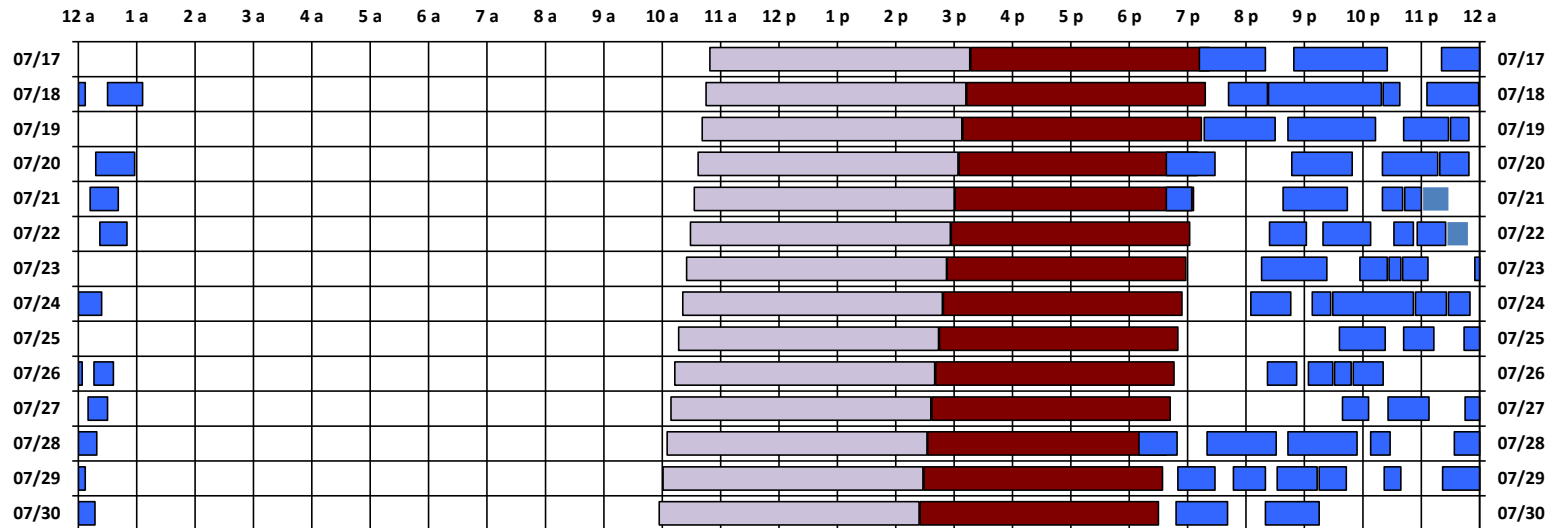

You are viewing the satellite schedule in Eastern Time. Daylight saving time, when applicable, is included.

SPTR
Skynet
DSCS

South Pole Satellite Schedule

Date	SPTR Pass 1			SPTR Pass 2			SPTR Pass 3			SPTR Pass 4			SPTR Pass 5			Total Dur	DSCS Pass		Skynet Pass	
	Start	End	Dur	Start	End	Dur	Start	End	Dur	Start	End	Dur	Start	End	Dur		Start	End	Start	End
07/17/21	7:12 P	8:20 P	1:08	8:49 P	10:25 P	1:36	11:21 P	12:00 A*	0:39	No Pass	No Pass	No Pass	No Pass	No Pass	No Pass	3:23	10:49 A	3:16 P	3:17 P	7:22 P
07/18/21	12:00 A*	12:07 A	0:07	12:30 A	1:06 A	0:36	7:42 P	8:22 P	0:40	8:23 P	10:19 P	1:56	10:21 P	10:38 P	0:17	3:36	10:45 A	3:12 P	3:13 P	7:18 P
07/19/21	7:17 P	8:30 P	1:13	8:43 P	10:13 P	1:30	10:42 P	11:28 P	0:46	11:30 P	11:49 P	0:19	No Pass	No Pass	No Pass	3:48	10:41 A	3:08 P	3:09 P	7:14 P
07/20/21	12:18 A	12:58 A	0:40	6:38 P	7:28 P	0:50	8:47 P	9:49 P	1:02	10:20 P	11:17 P	0:57	11:19 P	11:49 P	0:30	3:59	10:37 A	3:04 P	3:05 P	7:10 P
07/21/21	12:12 A	12:41 A	0:29	6:38 P	7:04 P	0:26	8:38 P	9:44 P	1:06	10:20 P	10:41 P	0:21	10:43 P	11:00 P	0:17	2:39	10:33 A	3:00 P	3:01 P	7:06 P
07/22/21	12:22 A	12:50 A	0:28	8:24 P	9:02 P	0:38	9:19 P	10:08 P	0:49	10:32 P	10:52 P	0:20	10:56 P	11:25 P	0:29	2:44	10:29 A	2:56 P	2:57 P	7:02 P
07/23/21	8:16 P	9:23 P	1:07	9:57 P	10:25 P	0:28	10:27 P	10:39 P	0:12	10:41 P	11:07 P	0:26	11:55 P	12:00 A*	0:05	2:18	10:25 A	2:52 P	2:53 P	6:58 P
07/24/21	12:00 A*	12:24 A	0:24	8:05 P	8:46 P	0:41	9:08 P	9:27 P	0:19	9:29 P	10:52 P	1:23	10:54 P	11:26 P	0:32	3:19	10:21 A	2:48 P	2:49 P	6:54 P
07/25/21	9:36 P	10:23 P	0:47	10:42 P	11:13 P	0:31	11:44 P	12:00 A*	0:16	No Pass	No Pass	No Pass	No Pass	No Pass	No Pass	1:34	10:17 A	2:44 P	2:45 P	6:50 P
07/26/21	12:00 A*	12:04 A	0:04	12:16 A	12:36 A	0:20	8:22 P	8:52 P	0:30	9:04 P	9:29 P	0:25	9:31 P	9:48 P	0:17	1:36	10:13 A	2:40 P	2:41 P	6:46 P
07/27/21	12:10 A	12:30 A	0:20	9:39 P	10:06 P	0:27	10:26 P	11:08 P	0:42	11:45 P	12:00 A*	0:15	No Pass	No Pass	No Pass	1:44	10:09 A	2:36 P	2:37 P	6:42 P
07/28/21	12:00 A*	12:19 A	0:19	6:10 P	6:49 P	0:39	7:20 P	8:31 P	1:11	8:43 P	9:54 P	1:11	10:08 P	10:28 P	0:20	3:40	10:05 A	2:32 P	2:33 P	6:38 P
07/29/21	6:50 P	7:28 P	0:38	7:47 P	8:20 P	0:33	8:32 P	9:13 P	0:41	9:15 P	9:43 P	0:28	10:22 P	10:39 P	0:17	2:37	10:01 A	2:28 P	2:29 P	6:34 P
07/30/21	6:48 P	7:41 P	0:53	8:20 P	9:15 P	0:55	No Pass	No Pass	No Pass	No Pass	No Pass	No Pass	No Pass	No Pass	No Pass	1:48	9:57 A	2:24 P	2:25 P	6:30 P

* Pass continues from previous or into next day.

† An additional pass occurs on this day, not shown on the schedule. Refer to CEL text file for details.