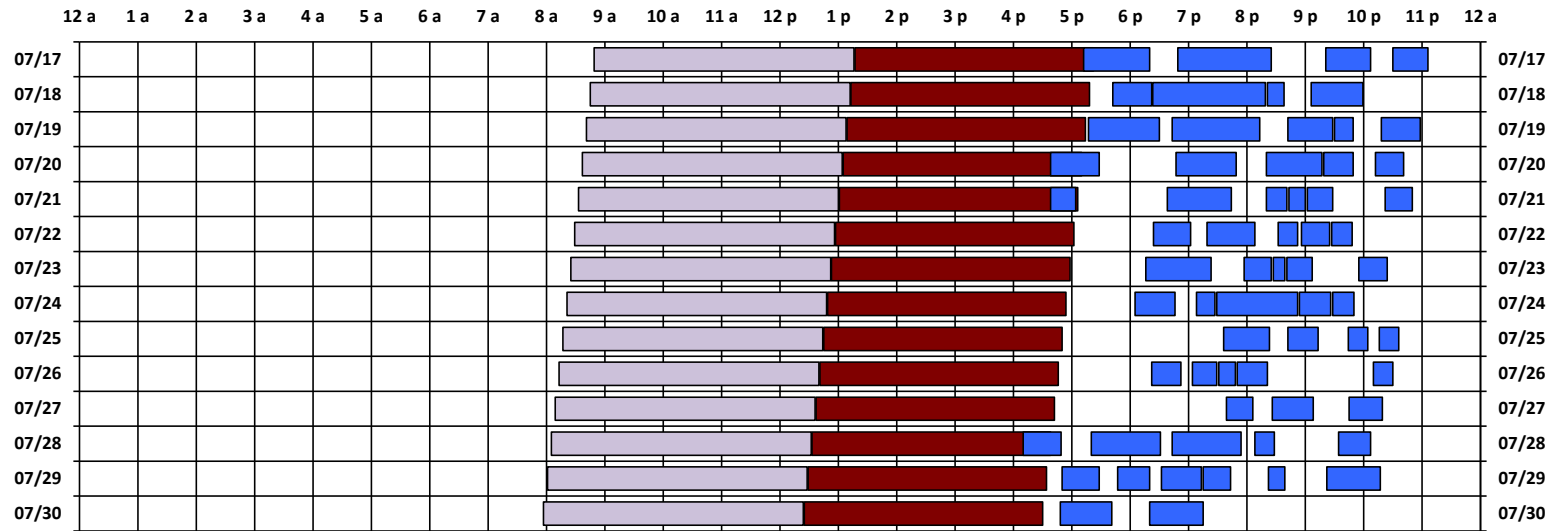

You are viewing the satellite schedule in Mountain Time. Daylight saving time, when applicable, is included.

SPTR
Skynet
DSCS

South Pole Satellite Schedule

Date	SPTR Pass 1			SPTR Pass 2			SPTR Pass 3			SPTR Pass 4			SPTR Pass 5			Total Dur	DSCS Pass		Skynet Pass	
	Start	End	Dur	Start	End	Dur	Start	End	Dur	Start	End	Dur	Start	End	Dur		Start	End	Start	End
07/17/21	5:12 P	6:20 P	1:08	6:49 P	8:25 P	1:36	9:21 P	10:07 P	0:46	10:30 P	11:06 P	0:36	No Pass	No Pass	No Pass	4:06	8:49 A	1:16 P	1:17 P	5:22 P
07/18/21	5:42 P	6:22 P	0:40	6:23 P	8:19 P	1:56	8:21 P	8:38 P	0:17	9:06 P	9:59 P	0:53	No Pass	No Pass	No Pass	3:46	8:45 A	1:12 P	1:13 P	5:18 P
07/19/21	5:17 P	6:30 P	1:13	6:43 P	8:13 P	1:30	8:42 P	9:28 P	0:46	9:30 P	9:49 P	0:19	10:18 P	10:58 P	0:40	4:28	8:41 A	1:08 P	1:09 P	5:14 P
07/20/21	4:38 P	5:28 P	0:50	6:47 P	7:49 P	1:02	8:20 P	9:17 P	0:57	9:19 P	9:49 P	0:30	10:12 P	10:41 P	0:29	3:48	8:37 A	1:04 P	1:05 P	5:10 P
07/21/21	4:38 P	5:04 P	0:26	6:38 P	7:44 P	1:06	8:20 P	8:41 P	0:21	8:43 P	9:00 P	0:17	9:02 P	9:28 P	0:26	2:36	8:33 A	1:00 P	1:01 P	5:06 P
07/22/21	6:24 P	7:02 P	0:38	7:19 P	8:08 P	0:49	8:32 P	8:52 P	0:20	8:56 P	9:25 P	0:29	9:27 P	9:48 P	0:21	2:37	8:29 A	12:56 P	12:57 P	5:02 P
07/23/21	6:16 P	7:23 P	1:07	7:57 P	8:25 P	0:28	8:27 P	8:39 P	0:12	8:41 P	9:07 P	0:26	9:55 P	10:24 P	0:29	2:42	8:25 A	12:52 P	12:53 P	4:58 P
07/24/21	6:05 P	6:46 P	0:41	7:08 P	7:27 P	0:19	7:29 P	8:52 P	1:23	8:54 P	9:26 P	0:32	9:28 P	9:50 P	0:22	3:17	8:21 A	12:48 P	12:49 P	4:54 P
07/25/21	7:36 P	8:23 P	0:47	8:42 P	9:13 P	0:31	9:44 P	10:04 P	0:20	10:16 P	10:36 P	0:20	No Pass	No Pass	No Pass	1:58	8:17 A	12:44 P	12:45 P	4:50 P
07/26/21	6:22 P	6:52 P	0:30	7:04 P	7:29 P	0:25	7:31 P	7:48 P	0:17	7:50 P	8:21 P	0:31	10:10 P	10:30 P	0:20	2:03	8:13 A	12:40 P	12:41 P	4:46 P
07/27/21	7:39 P	8:06 P	0:27	8:26 P	9:08 P	0:42	9:45 P	10:19 P	0:34	No Pass	No Pass	No Pass	No Pass	No Pass	No Pass	1:43	8:09 A	12:36 P	12:37 P	4:42 P
07/28/21	4:10 P	4:49 P	0:39	5:20 P	6:31 P	1:11	6:43 P	7:54 P	1:11	8:08 P	8:28 P	0:20	9:34 P	10:07 P	0:33	3:54	8:05 A	12:32 P	12:33 P	4:38 P
07/29/21	4:50 P	5:28 P	0:38	5:47 P	6:20 P	0:33	6:32 P	7:13 P	0:41	7:15 P	7:43 P	0:28	8:22 P	8:39 P	0:17	2:37	8:01 A	12:28 P	12:29 P	4:34 P
07/30/21	4:48 P	5:41 P	0:53	6:20 P	7:15 P	0:55	No Pass	No Pass	No Pass	No Pass	No Pass	No Pass	No Pass	No Pass	No Pass	1:48	7:57 A	12:24 P	12:25 P	4:30 P

* Pass continues from previous or into next day.

† An additional pass occurs on this day, not shown on the schedule. Refer to CEL text file for details.

Schedule updated on 07/19/21