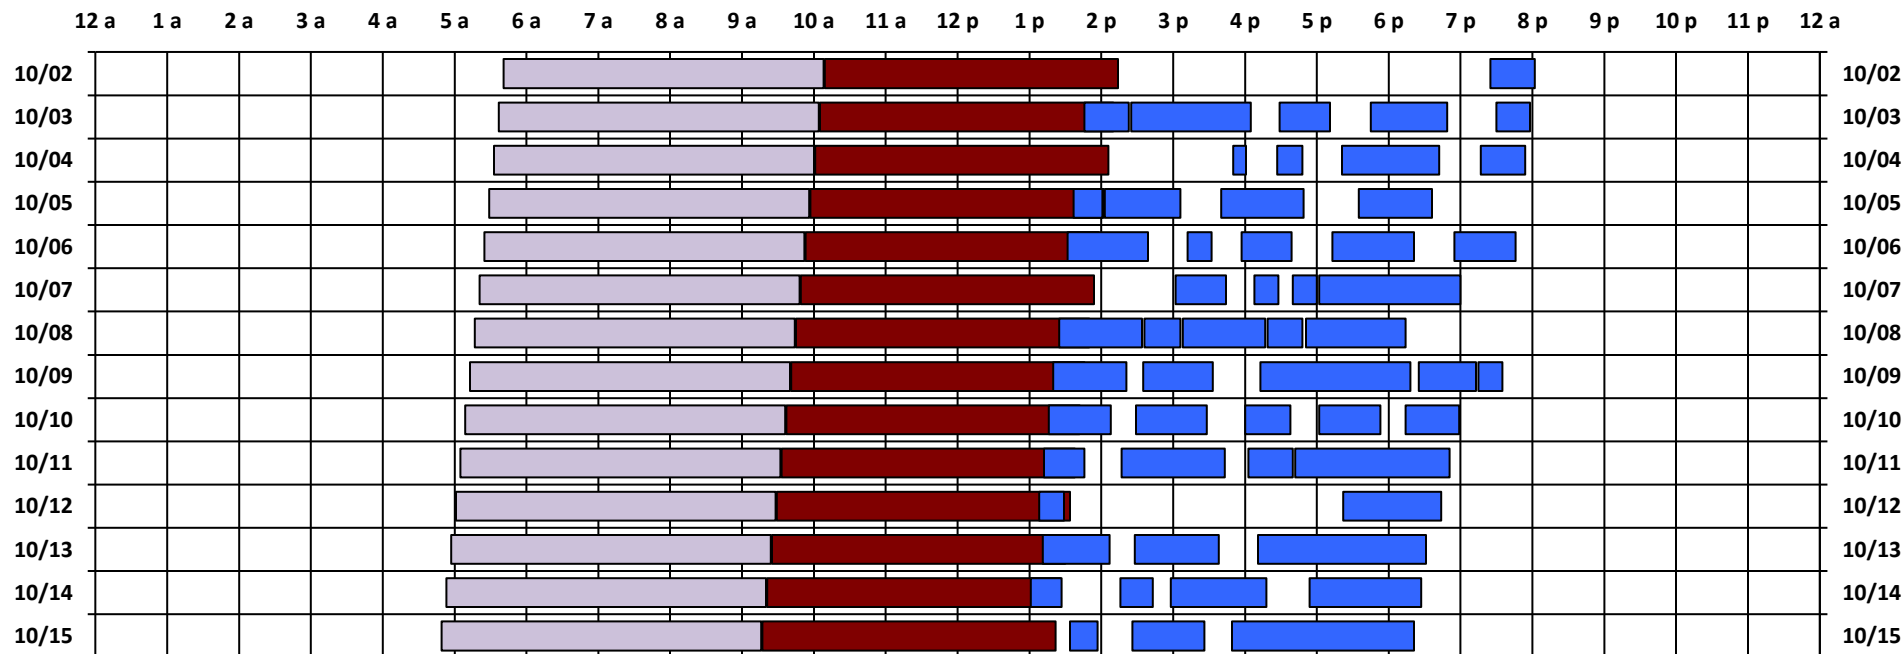

You are viewing the satellite schedule in Eastern Time. Daylight saving time, when applicable, is included.

SPTR
Skynet
DSCS

South Pole Satellite Schedule

Date	SPTR Pass 1			SPTR Pass 2			SPTR Pass 3			SPTR Pass 4			SPTR Pass 5			Total Dur	DSCS Pass		Skynet Pass	
	Start	End	Dur	Start	End	Dur	Start	End	Dur	Start	End	Dur	Start	End	Dur		Start	End	Start	End
10/02/21	7:25 P	8:02 P	0:37	No Pass	No Pass	No Pass	No Pass	No Pass	No Pass	No Pass	No Pass	No Pass	No Pass	No Pass	No Pass	0:37	5:41 A	10:08 A	10:09 A	2:14 P
10/03/21	1:46 P	2:23 P	0:37	2:25 P	4:05 P	1:40	4:29 P	5:11 P	0:42	5:45 P	6:49 P	1:04	7:30 P	7:58 P	0:28	4:31	5:37 A	10:04 A	10:05 A	2:10 P
10/04/21	3:50 P	4:01 P	0:11	4:27 P	4:48 P	0:21	5:21 P	6:42 P	1:21	7:17 P	7:54 P	0:37	No Pass	No Pass	No Pass	2:30	5:33 A	10:00 A	10:01 A	2:06 P
10/05/21	1:37 P	2:01 P	0:24	2:03 P	3:06 P	1:03	3:40 P	4:49 P	1:09	5:35 P	6:36 P	1:01	No Pass	No Pass	No Pass	3:37	5:29 A	9:56 A	9:57 A	2:02 P
10/06/21	1:32 P	2:39 P	1:07	3:12 P	3:32 P	0:20	3:57 P	4:39 P	0:42	5:13 P	6:21 P	1:08	6:55 P	7:46 P	0:51	4:08	5:25 A	9:52 A	9:53 A	1:58 P
10/07/21	3:02 P	3:44 P	0:42	4:08 P	4:28 P	0:20	4:40 P	5:00 P	0:20	5:02 P	7:00 P	1:58	No Pass	No Pass	No Pass	3:20	5:21 A	9:48 A	9:49 A	1:54 P
10/08/21	1:25 P	2:34 P	1:09	2:36 P	3:06 P	0:30	3:08 P	4:17 P	1:09	4:19 P	4:48 P	0:29	4:51 P	6:14 P	1:23	4:40	5:17 A	9:44 A	9:45 A	1:50 P
10/09/21	1:20 P	2:21 P	1:01	2:35 P	3:33 P	0:58	4:13 P	6:18 P	2:05	6:25 P	7:13 P	0:48	7:15 P	7:35 P	0:20	5:12	5:13 A	9:40 A	9:41 A	1:46 P
10/10/21	1:16 P	2:08 P	0:52	2:29 P	3:28 P	0:59	4:00 P	4:38 P	0:38	5:02 P	5:53 P	0:51	6:14 P	6:59 P	0:45	4:05	5:09 A	9:36 A	9:37 A	1:42 P
10/11/21	1:12 P	1:46 P	0:34	2:17 P	3:43 P	1:26	4:03 P	4:40 P	0:37	4:42 P	6:51 P	2:09	No Pass	No Pass	No Pass	4:46	5:05 A	9:32 A	9:33 A	1:38 P
10/12/21	1:08 P	1:29 P	0:21	5:22 P	6:44 P	1:22	No Pass	No Pass	No Pass	No Pass	No Pass	No Pass	No Pass	No Pass	No Pass	1:43	5:01 A	9:28 A	9:29 A	1:34 P
10/13/21	1:11 P	2:07 P	0:56	2:28 P	3:38 P	1:10	4:11 P	6:31 P	2:20	No Pass	No Pass	No Pass	No Pass	No Pass	No Pass	4:26	4:57 A	9:24 A	9:25 A	1:30 P
10/14/21	1:01 P	1:27 P	0:26	2:16 P	2:43 P	0:27	2:58 P	4:18 P	1:20	4:54 P	6:27 P	1:33	No Pass	No Pass	No Pass	3:46	4:53 A	9:20 A	9:21 A	1:26 P
10/15/21	1:34 P	1:57 P	0:23	2:26 P	3:26 P	1:00	3:49 P	6:21 P	2:32	No Pass	No Pass	No Pass	No Pass	No Pass	No Pass	3:55	4:49 A	9:16 A	9:17 A	1:22 P

* Pass continues from previous or into next day.

† An additional pass occurs on this day, not shown on the schedule. Refer to CEL text file for details.