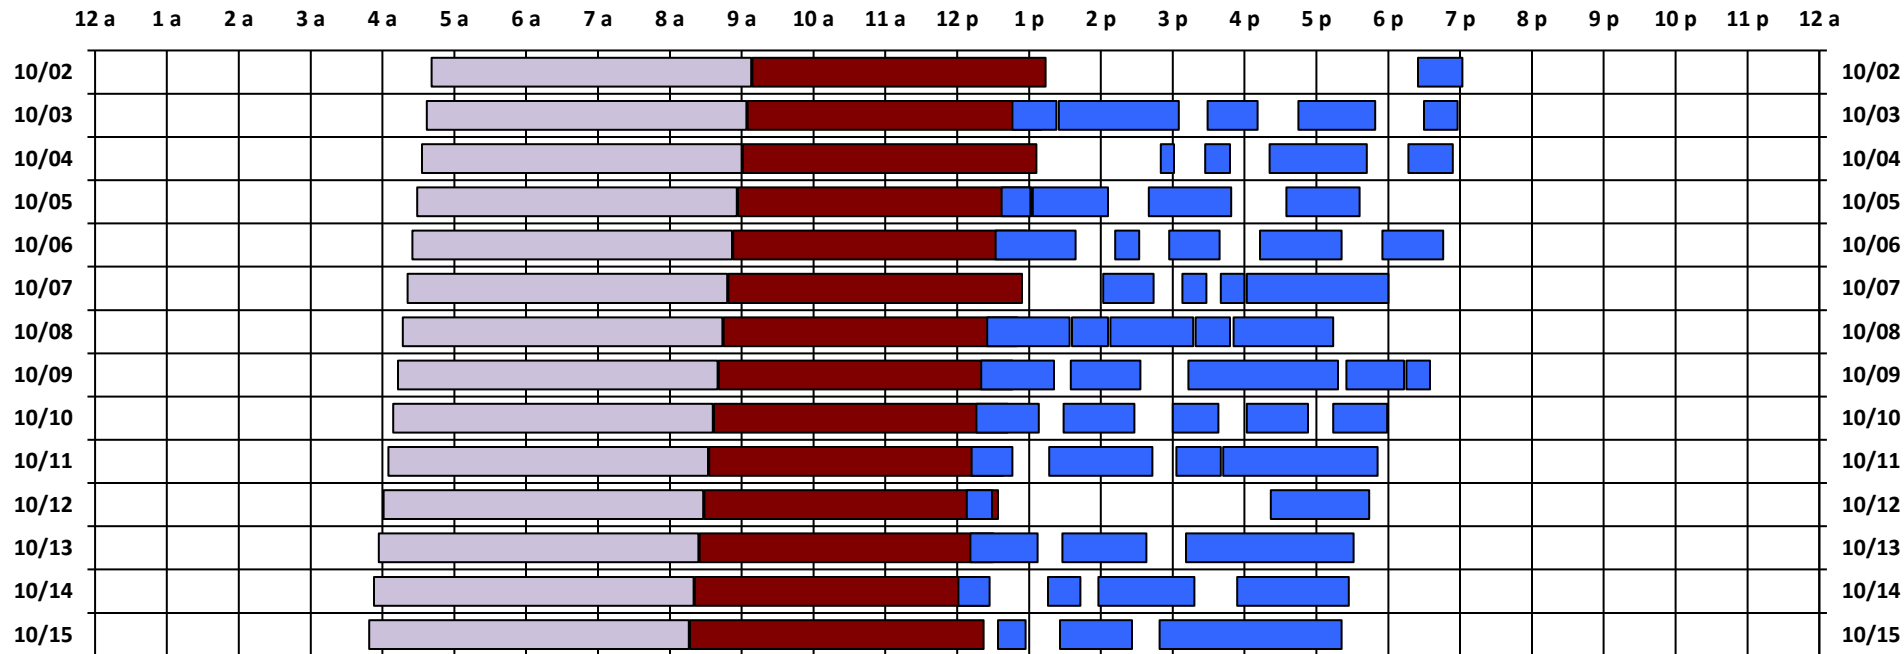

You are viewing the satellite schedule in Central Time. Daylight saving time, when applicable, is included.

SPTR
Skynet
DSCS

South Pole Satellite Schedule

Date	SPTR Pass 1			SPTR Pass 2			SPTR Pass 3			SPTR Pass 4			SPTR Pass 5			Total Dur	DSCS Pass		Skynet Pass	
	Start	End	Dur	Start	End	Dur	Start	End	Dur	Start	End	Dur	Start	End	Dur		Start	End	Start	End
10/02/21	6:25 P	7:02 P	0:37	No Pass	No Pass	No Pass	No Pass	No Pass	No Pass	No Pass	No Pass	No Pass	No Pass	No Pass	No Pass	0:37	4:41 A	9:08 A	9:09 A	1:14 P
10/03/21	12:46 P	1:23 P	0:37	1:25 P	3:05 P	1:40	3:29 P	4:11 P	0:42	4:45 P	5:49 P	1:04	6:30 P	6:58 P	0:28	4:31	4:37 A	9:04 A	9:05 A	1:10 P
10/04/21	2:50 P	3:01 P	0:11	3:27 P	3:48 P	0:21	4:21 P	5:42 P	1:21	6:17 P	6:54 P	0:37	No Pass	No Pass	No Pass	2:30	4:33 A	9:00 A	9:01 A	1:06 P
10/05/21	12:37 P	1:01 P	0:24	1:03 P	2:06 P	1:03	2:40 P	3:49 P	1:09	4:35 P	5:36 P	1:01	No Pass	No Pass	No Pass	3:37	4:29 A	8:56 A	8:57 A	1:02 P
10/06/21	12:32 P	1:39 P	1:07	2:12 P	2:32 P	0:20	2:57 P	3:39 P	0:42	4:13 P	5:21 P	1:08	5:55 P	6:46 P	0:51	4:08	4:25 A	8:52 A	8:53 A	12:58 P
10/07/21	2:02 P	2:44 P	0:42	3:08 P	3:28 P	0:20	3:40 P	4:00 P	0:20	4:02 P	6:00 P	1:58	No Pass	No Pass	No Pass	3:20	4:21 A	8:48 A	8:49 A	12:54 P
10/08/21	12:25 P	1:34 P	1:09	1:36 P	2:06 P	0:30	2:08 P	3:17 P	1:09	3:19 P	3:48 P	0:29	3:51 P	5:14 P	1:23	4:40	4:17 A	8:44 A	8:45 A	12:50 P
10/09/21	12:20 P	1:21 P	1:01	1:35 P	2:33 P	0:58	3:13 P	5:18 P	2:05	5:25 P	6:13 P	0:48	6:15 P	6:35 P	0:20	5:12	4:13 A	8:40 A	8:41 A	12:46 P
10/10/21	12:16 P	1:08 P	0:52	1:29 P	2:28 P	0:59	3:00 P	3:38 P	0:38	4:02 P	4:53 P	0:51	5:14 P	5:59 P	0:45	4:05	4:09 A	8:36 A	8:37 A	12:42 P
10/11/21	12:12 P	12:46 P	0:34	1:17 P	2:43 P	1:26	3:03 P	3:40 P	0:37	3:42 P	5:51 P	2:09	No Pass	No Pass	No Pass	4:46	4:05 A	8:32 A	8:33 A	12:38 P
10/12/21	12:08 P	12:29 P	0:21	4:22 P	5:44 P	1:22	No Pass	No Pass	No Pass	No Pass	No Pass	No Pass	No Pass	No Pass	No Pass	1:43	4:01 A	8:28 A	8:29 A	12:34 P
10/13/21	12:11 P	1:07 P	0:56	1:28 P	2:38 P	1:10	3:11 P	5:31 P	2:20	No Pass	No Pass	No Pass	No Pass	No Pass	No Pass	4:26	3:57 A	8:24 A	8:25 A	12:30 P
10/14/21	12:01 P	12:27 P	0:26	1:16 P	1:43 P	0:27	1:58 P	3:18 P	1:20	3:54 P	5:27 P	1:33	No Pass	No Pass	No Pass	3:46	3:53 A	8:20 A	8:21 A	12:26 P
10/15/21	12:34 P	12:57 P	0:23	1:26 P	2:26 P	1:00	2:49 P	5:21 P	2:32	No Pass	No Pass	No Pass	No Pass	No Pass	No Pass	3:55	3:49 A	8:16 A	8:17 A	12:22 P

* Pass continues from previous or into next day.

† An additional pass occurs on this day, not shown on the schedule. Refer to CEL text file for details.

Schedule updated on 10/05/21