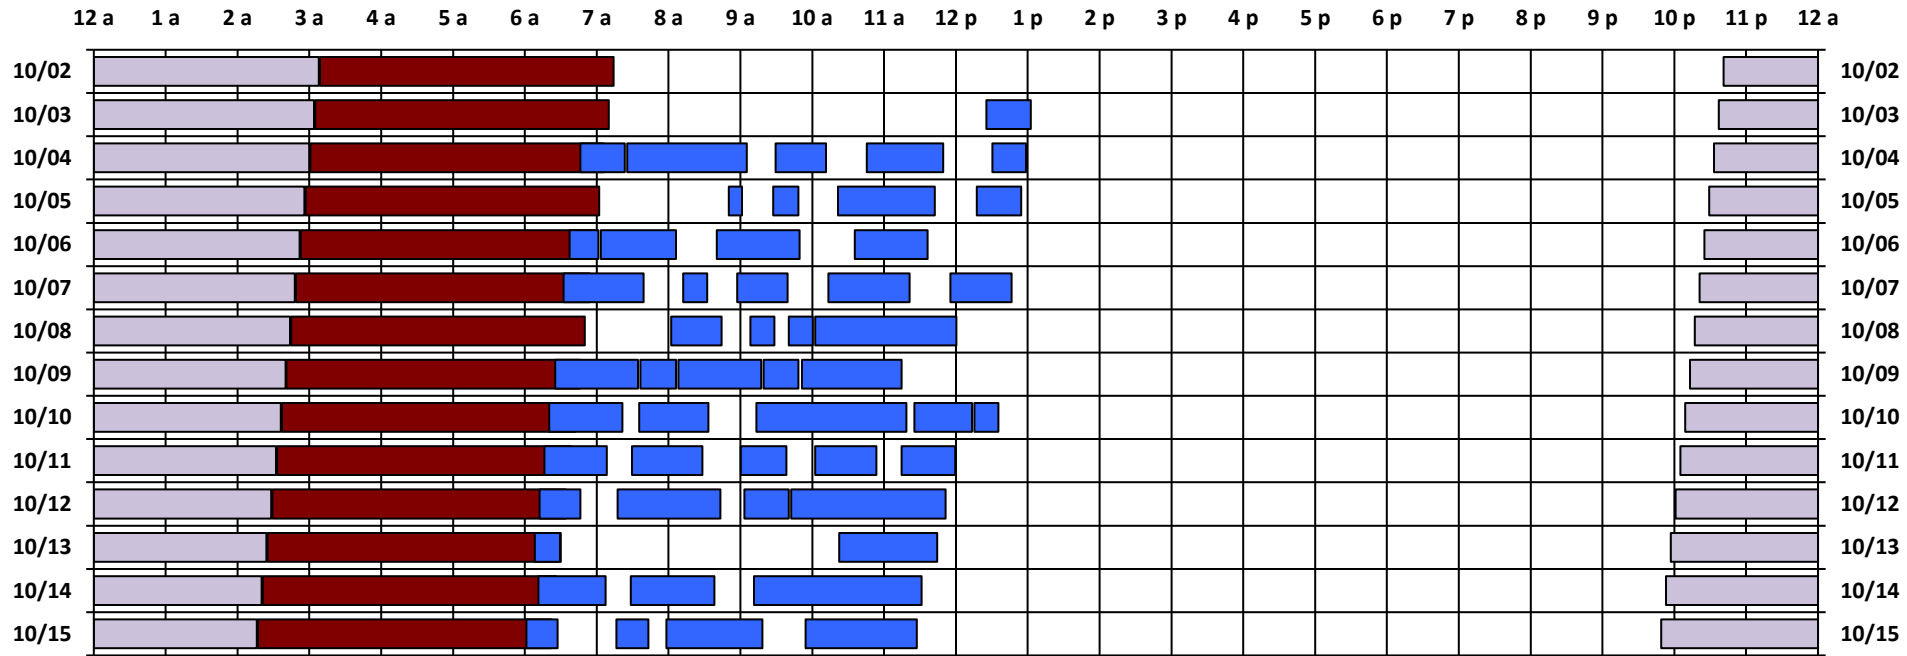

You are viewing the satellite schedule in New Zealand Time. Daylight saving time, when applicable, is included.

SPTR
Skynet
DSCS

South Pole Satellite Schedule

Date	SPTR Pass 1			SPTR Pass 2			SPTR Pass 3			SPTR Pass 4			SPTR Pass 5			Total Dur	DSCS Pass		Skynet Pass	
	Start	End	Dur	Start	End	Dur	Start	End	Dur	Start	End	Dur	Start	End	Dur		Start	End	Start	End
10/02/21	No Pass	No Pass	No Pass	No Pass	No Pass	No Pass	No Pass	No Pass	No Pass	No Pass	No Pass	No Pass	No Pass	No Pass	No Pass	0:00	10:41 P	3:08 A	3:09 A	7:14 A
10/03/21	12:25 P	1:02 P	0:37	No Pass	No Pass	No Pass	No Pass	No Pass	No Pass	No Pass	No Pass	No Pass	No Pass	No Pass	No Pass	0:37	10:37 P	3:04 A	3:05 A	7:10 A
10/04/21	6:46 A	7:23 A	0:37	7:25 A	9:05 A	1:40	9:29 A	10:11 A	0:42	10:45 A	11:49 A	1:04	12:30 P	12:58 P	0:28	4:31	10:33 P	3:00 A	3:01 A	7:06 A
10/05/21	8:50 A	9:01 A	0:11	9:27 A	9:48 A	0:21	10:21 A	11:42 A	1:21	12:17 P	12:54 P	0:37	No Pass	No Pass	No Pass	2:30	10:29 P	2:56 A	2:57 A	7:02 A
10/06/21	6:37 A	7:01 A	0:24	7:03 A	8:06 A	1:03	8:40 A	9:49 A	1:09	10:35 A	11:36 A	1:01	No Pass	No Pass	No Pass	3:37	10:25 P	2:52 A	2:53 A	6:58 A
10/07/21	6:32 A	7:39 A	1:07	8:12 A	8:32 A	0:20	8:57 A	9:39 A	0:42	10:13 A	11:21 A	1:08	11:55 A	12:46 P	0:51	4:08	10:21 P	2:48 A	2:49 A	6:54 A
10/08/21	8:02 A	8:44 A	0:42	9:08 A	9:28 A	0:20	9:40 A	10:00 A	0:20	10:02 A	12:00 P	1:58	No Pass	No Pass	No Pass	3:20	10:17 P	2:44 A	2:45 A	6:50 A
10/09/21	6:25 A	7:34 A	1:09	7:36 A	8:06 A	0:30	8:08 A	9:17 A	1:09	9:19 A	9:48 A	0:29	9:51 A	11:14 A	1:23	4:40	10:13 P	2:40 A	2:41 A	6:46 A
10/10/21	6:20 A	7:21 A	1:01	7:35 A	8:33 A	0:58	9:13 A	11:18 A	2:05	11:25 A	12:13 P	0:48	12:15 P	12:35 P	0:20	5:12	10:09 P	2:36 A	2:37 A	6:42 A
10/11/21	6:16 A	7:08 A	0:52	7:29 A	8:28 A	0:59	9:00 A	9:38 A	0:38	10:02 A	10:53 A	0:51	11:14 A	11:59 A	0:45	4:05	10:05 P	2:32 A	2:33 A	6:38 A
10/12/21	6:12 A	6:46 A	0:34	7:17 A	8:43 A	1:26	9:03 A	9:40 A	0:37	9:42 A	11:51 A	2:09	No Pass	No Pass	No Pass	4:46	10:01 P	2:28 A	2:29 A	6:34 A
10/13/21	6:08 A	6:29 A	0:21	10:22 A	11:44 A	1:22	No Pass	No Pass	No Pass	No Pass	No Pass	No Pass	No Pass	No Pass	No Pass	1:43	9:57 P	2:24 A	2:25 A	6:30 A
10/14/21	6:11 A	7:07 A	0:56	7:28 A	8:38 A	1:10	9:11 A	11:31 A	2:20	No Pass	No Pass	No Pass	No Pass	No Pass	No Pass	4:26	9:53 P	2:20 A	2:21 A	6:26 A
10/15/21	6:01 A	6:27 A	0:26	7:16 A	7:43 A	0:27	7:58 A	9:18 A	1:20	9:54 A	11:27 A	1:33	No Pass	No Pass	No Pass	3:46	9:49 P	2:16 A	2:17 A	6:22 A

* Pass continues from previous or into next day.

† An additional pass occurs on this day, not shown on the schedule. Refer to CEL text file for details.