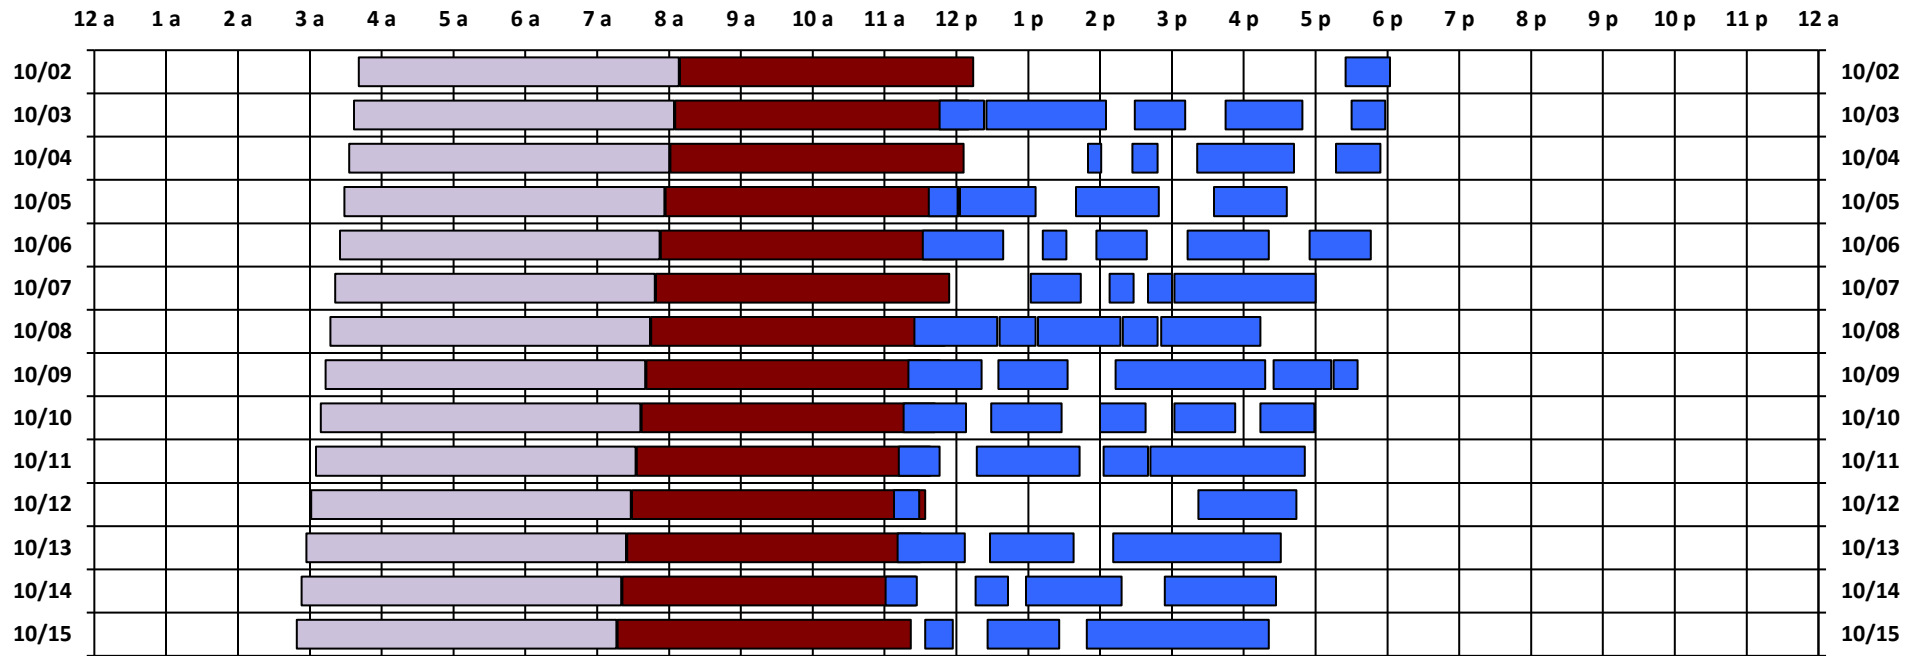

You are viewing the satellite schedule in Mountain Time. Daylight saving time, when applicable, is included.

SPTR
Skynet
DSCS

South Pole Satellite Schedule

Date	SPTR Pass 1			SPTR Pass 2			SPTR Pass 3			SPTR Pass 4			SPTR Pass 5			Total Dur	DSCS Pass		Skynet Pass	
	Start	End	Dur	Start	End	Dur	Start	End	Dur	Start	End	Dur	Start	End	Dur		Start	End	Start	End
10/02/21	5:25 P	6:02 P	0:37	No Pass	No Pass	No Pass	No Pass	No Pass	No Pass	No Pass	No Pass	No Pass	No Pass	No Pass	No Pass	0:37	3:41 A	8:08 A	8:09 A	12:14 P
10/03/21	11:46 A	12:23 P	0:37	12:25 P	2:05 P	1:40	2:29 P	3:11 P	0:42	3:45 P	4:49 P	1:04	5:30 P	5:58 P	0:28	4:31	3:37 A	8:04 A	8:05 A	12:10 P
10/04/21	1:50 P	2:01 P	0:11	2:27 P	2:48 P	0:21	3:21 P	4:42 P	1:21	5:17 P	5:54 P	0:37	No Pass	No Pass	No Pass	2:30	3:33 A	8:00 A	8:01 A	12:06 P
10/05/21	11:37 A	12:01 P	0:24	12:03 P	1:06 P	1:03	1:40 P	2:49 P	1:09	3:35 P	4:36 P	1:01	No Pass	No Pass	No Pass	3:37	3:29 A	7:56 A	7:57 A	12:02 P
10/06/21	11:32 A	12:39 P	1:07	1:12 P	1:32 P	0:20	1:57 P	2:39 P	0:42	3:13 P	4:21 P	1:08	4:55 P	5:46 P	0:51	4:08	3:25 A	7:52 A	7:53 A	11:58 A
10/07/21	1:02 P	1:44 P	0:42	2:08 P	2:28 P	0:20	2:40 P	3:00 P	0:20	3:02 P	5:00 P	1:58	No Pass	No Pass	No Pass	3:20	3:21 A	7:48 A	7:49 A	11:54 A
10/08/21	11:25 A	12:34 P	1:09	12:36 P	1:06 P	0:30	1:08 P	2:17 P	1:09	2:19 P	2:48 P	0:29	2:51 P	4:14 P	1:23	4:40	3:17 A	7:44 A	7:45 A	11:50 A
10/09/21	11:20 A	12:21 P	1:01	12:35 P	1:33 P	0:58	2:13 P	4:18 P	2:05	4:25 P	5:13 P	0:48	5:15 P	5:35 P	0:20	5:12	3:13 A	7:40 A	7:41 A	11:46 A
10/10/21	11:16 A	12:08 P	0:52	12:29 P	1:28 P	0:59	2:00 P	2:38 P	0:38	3:02 P	3:53 P	0:51	4:14 P	4:59 P	0:45	4:05	3:09 A	7:36 A	7:37 A	11:42 A
10/11/21	11:12 A	11:46 A	0:34	12:17 P	1:43 P	1:26	2:03 P	2:40 P	0:37	2:42 P	4:51 P	2:09	No Pass	No Pass	No Pass	4:46	3:05 A	7:32 A	7:33 A	11:38 A
10/12/21	11:08 A	11:29 A	0:21	3:22 P	4:44 P	1:22	No Pass	No Pass	No Pass	No Pass	No Pass	No Pass	No Pass	No Pass	No Pass	1:43	3:01 A	7:28 A	7:29 A	11:34 A
10/13/21	11:11 A	12:07 P	0:56	12:28 P	1:38 P	1:10	2:11 P	4:31 P	2:20	No Pass	No Pass	No Pass	No Pass	No Pass	No Pass	4:26	2:57 A	7:24 A	7:25 A	11:30 A
10/14/21	11:01 A	11:27 A	0:26	12:16 P	12:43 P	0:27	12:58 P	2:18 P	1:20	2:54 P	4:27 P	1:33	No Pass	No Pass	No Pass	3:46	2:53 A	7:20 A	7:21 A	11:26 A
10/15/21	11:34 A	11:57 A	0:23	12:26 P	1:26 P	1:00	1:49 P	4:21 P	2:32	No Pass	No Pass	No Pass	No Pass	No Pass	No Pass	3:55	2:49 A	7:16 A	7:17 A	11:22 A

* Pass continues from previous or into next day.

† An additional pass occurs on this day, not shown on the schedule. Refer to CEL text file for details.

Schedule updated on 10/05/21