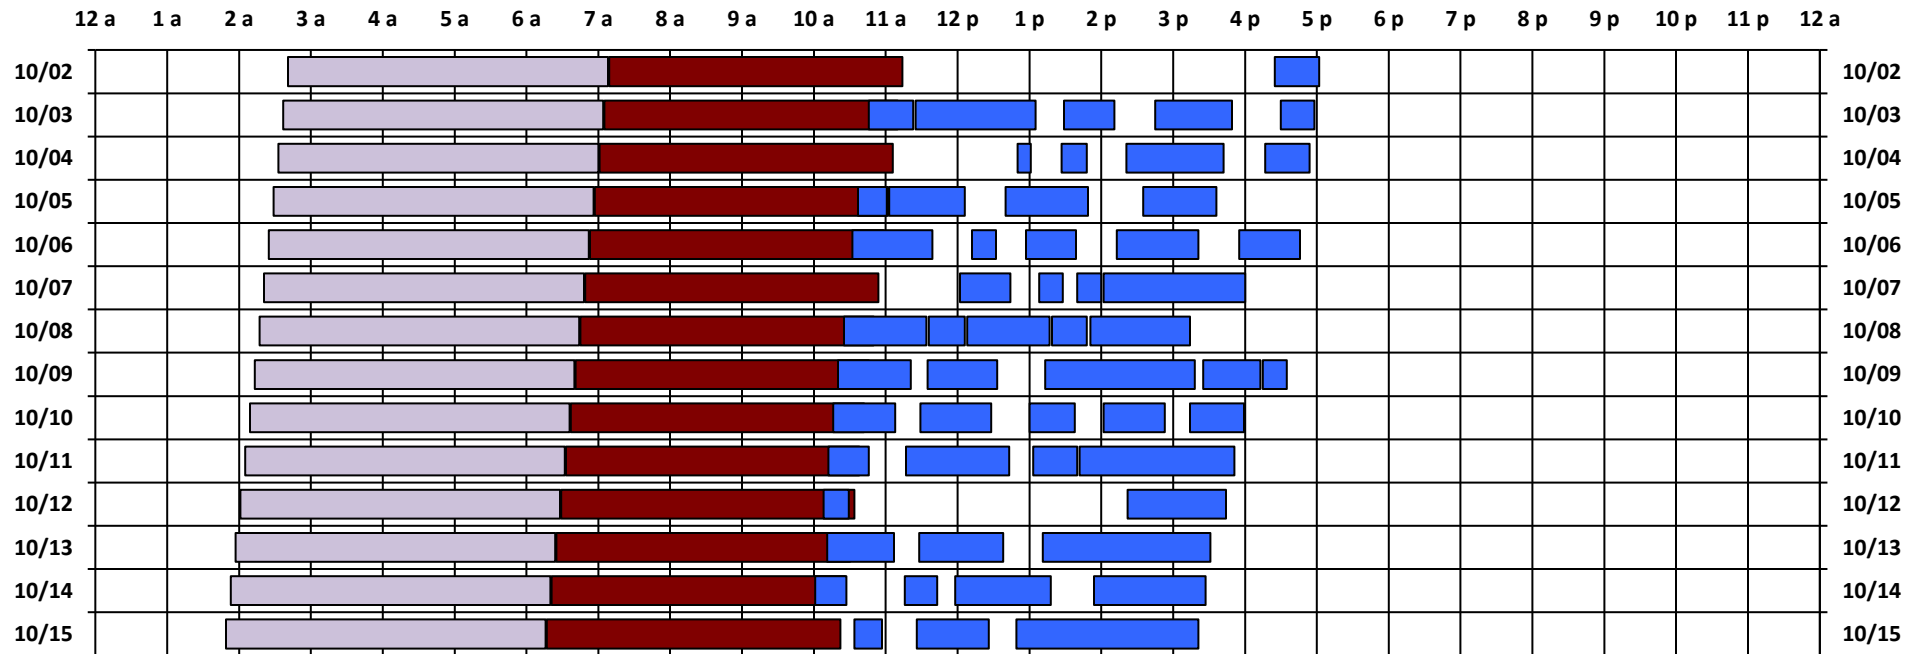

You are viewing the satellite schedule in Pacific Time. Daylight saving time, when applicable, is included.

SPTR
Skynet
DSCS

South Pole Satellite Schedule

Date	SPTR Pass 1			SPTR Pass 2			SPTR Pass 3			SPTR Pass 4			SPTR Pass 5			Total Dur	DSCS Pass		Skynet Pass	
	Start	End	Dur	Start	End	Dur	Start	End	Dur	Start	End	Dur	Start	End	Dur		Start	End	Start	End
10/02/21	4:25 P	5:02 P	0:37	No Pass	No Pass	No Pass	No Pass	No Pass	No Pass	No Pass	No Pass	No Pass	No Pass	No Pass	No Pass	0:37	2:41 A	7:08 A	7:09 A	11:14 A
10/03/21	10:46 A	11:23 A	0:37	11:25 A	1:05 P	1:40	1:29 P	2:11 P	0:42	2:45 P	3:49 P	1:04	4:30 P	4:58 P	0:28	4:31	2:37 A	7:04 A	7:05 A	11:10 A
10/04/21	12:50 P	1:01 P	0:11	1:27 P	1:48 P	0:21	2:21 P	3:42 P	1:21	4:17 P	4:54 P	0:37	No Pass	No Pass	No Pass	2:30	2:33 A	7:00 A	7:01 A	11:06 A
10/05/21	10:37 A	11:01 A	0:24	11:03 A	12:06 P	1:03	12:40 P	1:49 P	1:09	2:35 P	3:36 P	1:01	No Pass	No Pass	No Pass	3:37	2:29 A	6:56 A	6:57 A	11:02 A
10/06/21	10:32 A	11:39 A	1:07	12:12 P	12:32 P	0:20	12:57 P	1:39 P	0:42	2:13 P	3:21 P	1:08	3:55 P	4:46 P	0:51	4:08	2:25 A	6:52 A	6:53 A	10:58 A
10/07/21	12:02 P	12:44 P	0:42	1:08 P	1:28 P	0:20	1:40 P	2:00 P	0:20	2:02 P	4:00 P	1:58	No Pass	No Pass	No Pass	3:20	2:21 A	6:48 A	6:49 A	10:54 A
10/08/21	10:25 A	11:34 A	1:09	11:36 A	12:06 P	0:30	12:08 P	1:17 P	1:09	1:19 P	1:48 P	0:29	1:51 P	3:14 P	1:23	4:40	2:17 A	6:44 A	6:45 A	10:50 A
10/09/21	10:20 A	11:21 A	1:01	11:35 A	12:33 P	0:58	1:13 P	3:18 P	2:05	3:25 P	4:13 P	0:48	4:15 P	4:35 P	0:20	5:12	2:13 A	6:40 A	6:41 A	10:46 A
10/10/21	10:16 A	11:08 A	0:52	11:29 A	12:28 P	0:59	1:00 P	1:38 P	0:38	2:02 P	2:53 P	0:51	3:14 P	3:59 P	0:45	4:05	2:09 A	6:36 A	6:37 A	10:42 A
10/11/21	10:12 A	10:46 A	0:34	11:17 A	12:43 P	1:26	1:03 P	1:40 P	0:37	1:42 P	3:51 P	2:09	No Pass	No Pass	No Pass	4:46	2:05 A	6:32 A	6:33 A	10:38 A
10/12/21	10:08 A	10:29 A	0:21	2:22 P	3:44 P	1:22	No Pass	No Pass	No Pass	No Pass	No Pass	No Pass	No Pass	No Pass	No Pass	1:43	2:01 A	6:28 A	6:29 A	10:34 A
10/13/21	10:11 A	11:07 A	0:56	11:28 A	12:38 P	1:10	1:11 P	3:31 P	2:20	No Pass	No Pass	No Pass	No Pass	No Pass	No Pass	4:26	1:57 A	6:24 A	6:25 A	10:30 A
10/14/21	10:01 A	10:27 A	0:26	11:16 A	11:43 A	0:27	11:58 A	1:18 P	1:20	1:54 P	3:27 P	1:33	No Pass	No Pass	No Pass	3:46	1:53 A	6:20 A	6:21 A	10:26 A
10/15/21	10:34 A	10:57 A	0:23	11:26 A	12:26 P	1:00	12:49 P	3:21 P	2:32	No Pass	No Pass	No Pass	No Pass	No Pass	No Pass	3:55	1:49 A	6:16 A	6:17 A	10:22 A

* Pass continues from previous or into next day.

† An additional pass occurs on this day, not shown on the schedule. Refer to CEL text file for details.