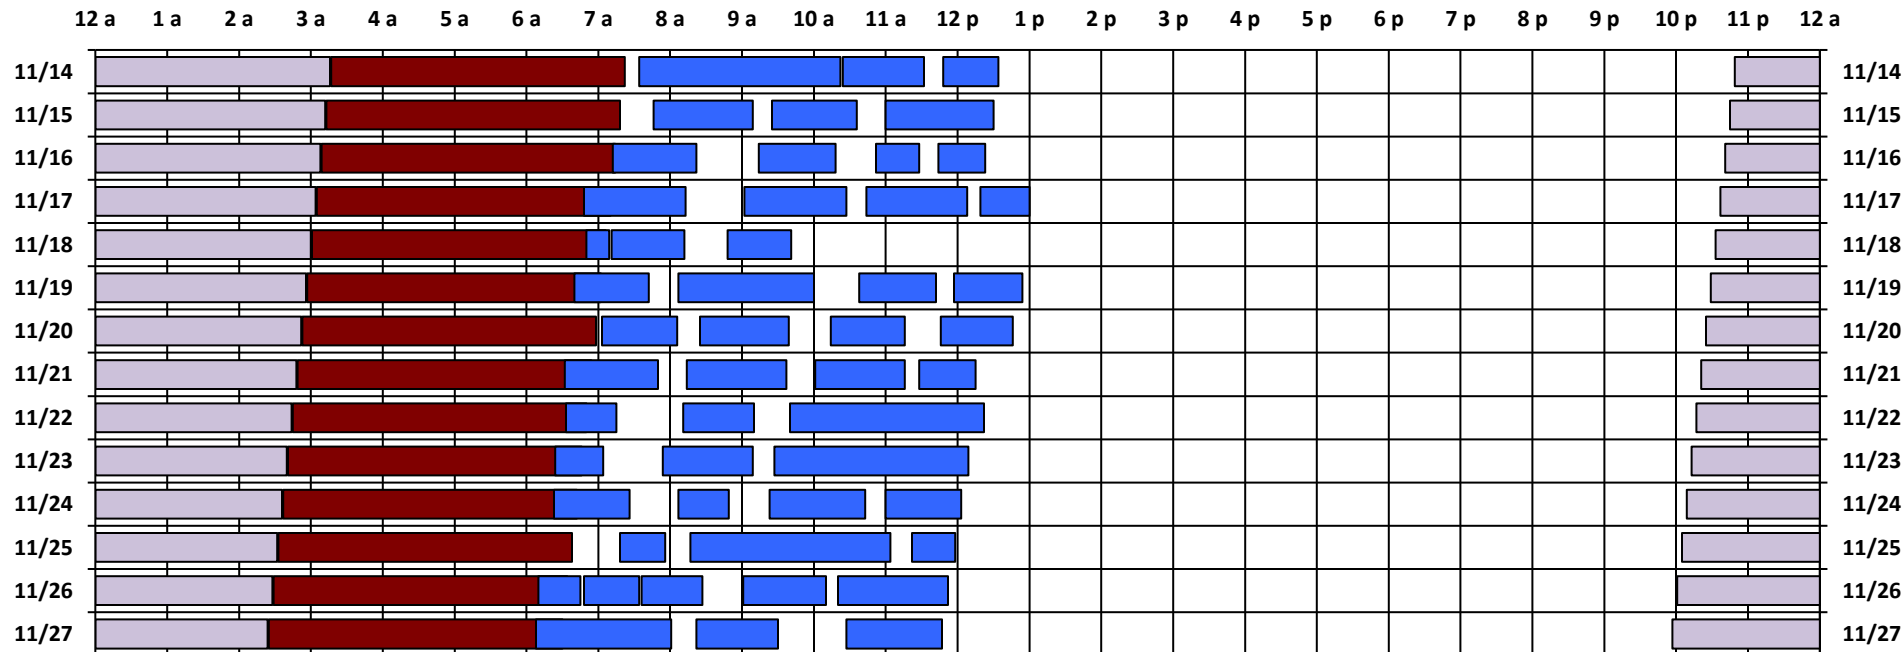

You are viewing the satellite schedule in Pacific Time. Daylight saving time, when applicable, is included.

SPTR
Skynet
DSCS

South Pole Satellite Schedule

Date	SPTR Pass 1			SPTR Pass 2			SPTR Pass 3			SPTR Pass 4			SPTR Pass 5			Total Dur	DSCS Pass		Skynet Pass	
	Start	End	Dur	Start	End	Dur	Start	End	Dur	Start	End	Dur	Start	End	Dur		Start	End	Start	End
11/14/21	7:34 A	10:22 A	2:48	10:24 A	11:32 A	1:08	11:48 A	12:34 P	0:46	No Pass	No Pass	No Pass	No Pass	No Pass	No Pass	4:42	10:49 P	3:16 A	3:17 A	7:22 A
11/15/21	7:46 A	9:09 A	1:23	9:25 A	10:36 A	1:11	11:00 A	12:30 P	1:30	No Pass	No Pass	No Pass	No Pass	No Pass	No Pass	4:04	10:45 P	3:12 A	3:13 A	7:18 A
11/16/21	7:12 A	8:22 A	1:10	9:14 A	10:18 A	1:04	10:52 A	11:28 A	0:36	11:44 A	12:23 P	0:39	No Pass	No Pass	No Pass	3:29	10:41 P	3:08 A	3:09 A	7:14 A
11/17/21	6:48 A	8:13 A	1:25	9:02 A	10:27 A	1:25	10:44 A	12:08 P	1:24	12:19 P	1:00 P	0:41	No Pass	No Pass	No Pass	4:55	10:37 P	3:04 A	3:05 A	7:10 A
11/18/21	6:50 A	7:09 A	0:19	7:11 A	8:12 A	1:01	8:48 A	9:41 A	0:53	No Pass	No Pass	No Pass	No Pass	No Pass	No Pass	2:13	10:33 P	3:00 A	3:01 A	7:06 A
11/19/21	6:40 A	7:42 A	1:02	8:07 A	10:00 A	1:53	10:38 A	11:42 A	1:04	11:57 A	12:54 P	0:57	No Pass	No Pass	No Pass	4:56	10:29 P	2:56 A	2:57 A	7:02 A
11/20/21	7:03 A	8:06 A	1:03	8:25 A	9:39 A	1:14	10:14 A	11:16 A	1:02	11:46 A	12:46 P	1:00	No Pass	No Pass	No Pass	4:19	10:25 P	2:52 A	2:53 A	6:58 A
11/21/21	6:32 A	7:50 A	1:18	8:14 A	9:37 A	1:23	10:01 A	11:16 A	1:15	11:28 A	12:15 P	0:47	No Pass	No Pass	No Pass	4:43	10:21 P	2:48 A	2:49 A	6:54 A
11/22/21	6:33 A	7:15 A	0:42	8:11 A	9:10 A	0:59	9:40 A	12:22 P	2:42	No Pass	No Pass	No Pass	No Pass	No Pass	No Pass	4:23	10:17 P	2:44 A	2:45 A	6:50 A
11/23/21	6:24 A	7:04 A	0:40	7:54 A	9:09 A	1:15	9:27 A	12:09 P	2:42	No Pass	No Pass	No Pass	No Pass	No Pass	No Pass	4:37	10:13 P	2:40 A	2:41 A	6:46 A
11/24/21	6:23 A	7:26 A	1:03	8:07 A	8:49 A	0:42	9:23 A	10:43 A	1:20	11:00 A	12:03 P	1:03	No Pass	No Pass	No Pass	4:08	10:09 P	2:36 A	2:37 A	6:42 A
11/25/21	7:18 A	7:56 A	0:38	8:17 A	11:04 A	2:47	11:22 A	11:58 A	0:36	No Pass	No Pass	No Pass	No Pass	No Pass	No Pass	4:01	10:05 P	2:32 A	2:33 A	6:38 A
11/26/21	6:10 A	6:45 A	0:35	6:48 A	7:34 A	0:46	7:36 A	8:27 A	0:51	9:01 A	10:10 A	1:09	10:20 A	11:52 A	1:32	4:53	10:01 P	2:28 A	2:29 A	6:34 A
11/27/21	6:08 A	8:01 A	1:53	8:22 A	9:30 A	1:08	10:27 A	11:47 A	1:20	No Pass	No Pass	No Pass	No Pass	No Pass	No Pass	4:21	9:57 P	2:24 A	2:25 A	6:30 A

* Pass continues from previous or into next day.

† An additional pass occurs on this day, not shown on the schedule. Refer to CEL text file for details.