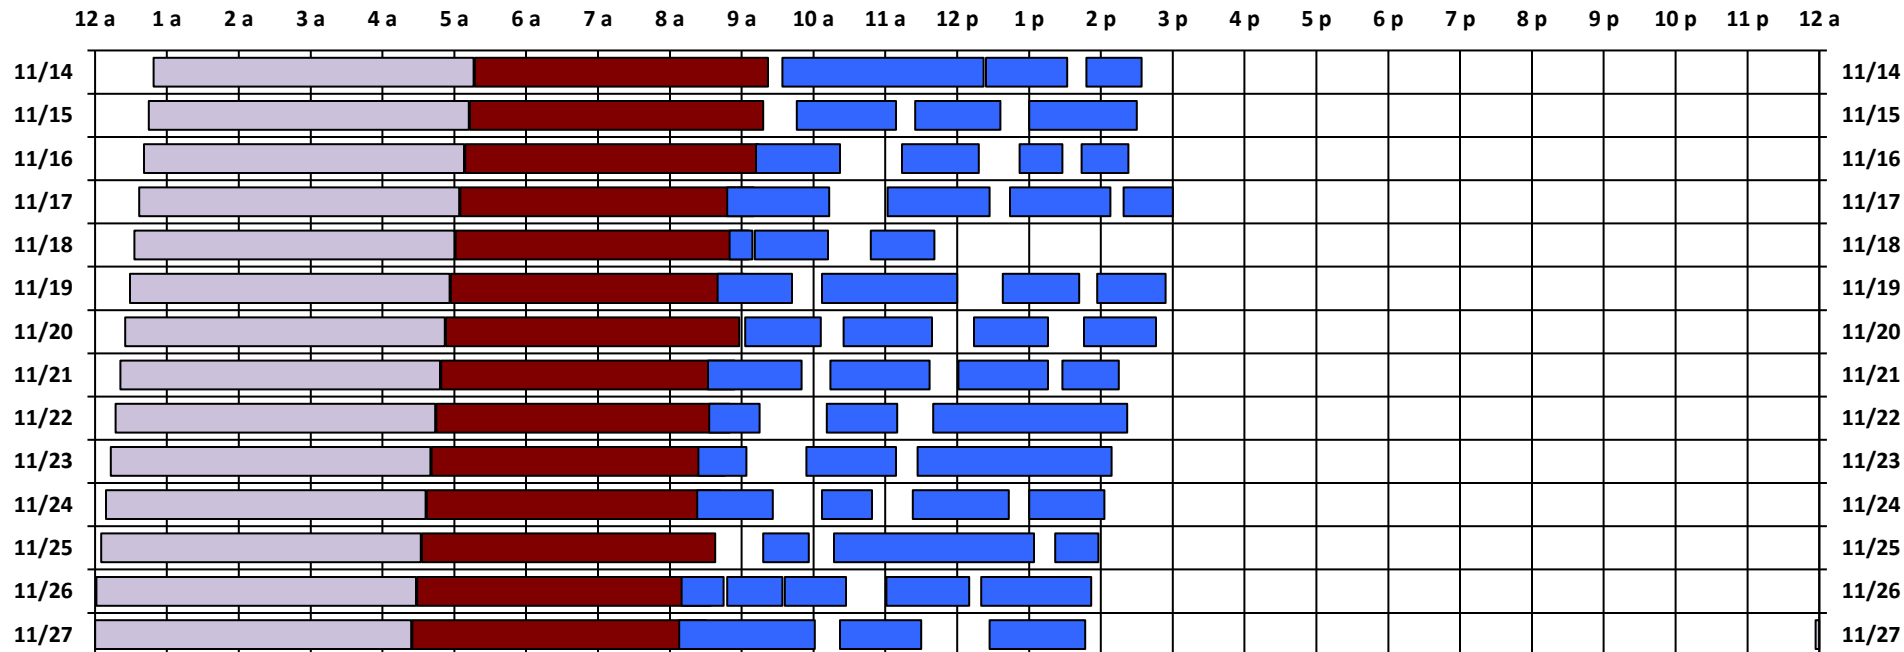

You are viewing the satellite schedule in Central Time. Daylight saving time, when applicable, is included.

SPTR
Skynet
DSCS

South Pole Satellite Schedule

Date	SPTR Pass 1			SPTR Pass 2			SPTR Pass 3			SPTR Pass 4			SPTR Pass 5			Total Dur	DSCS Pass		Skynet Pass	
	Start	End	Dur	Start	End	Dur	Start	End	Dur	Start	End	Dur	Start	End	Dur		Start	End	Start	End
11/14/21	9:34 A	12:22 P	2:48	12:24 P	1:32 P	1:08	1:48 P	2:34 P	0:46	No Pass	No Pass	No Pass	No Pass	No Pass	No Pass	4:42	12:49 A	5:16 A	5:17 A	9:22 A
11/15/21	9:46 A	11:09 A	1:23	11:25 A	12:36 P	1:11	1:00 P	2:30 P	1:30	No Pass	No Pass	No Pass	No Pass	No Pass	No Pass	4:04	12:45 A	5:12 A	5:13 A	9:18 A
11/16/21	9:12 A	10:22 A	1:10	11:14 A	12:18 P	1:04	12:52 P	1:28 P	0:36	1:44 P	2:23 P	0:39	No Pass	No Pass	No Pass	3:29	12:41 A	5:08 A	5:09 A	9:14 A
11/17/21	8:48 A	10:13 A	1:25	11:02 A	12:27 P	1:25	12:44 P	2:08 P	1:24	2:19 P	3:00 P	0:41	No Pass	No Pass	No Pass	4:55	12:37 A	5:04 A	5:05 A	9:10 A
11/18/21	8:50 A	9:09 A	0:19	9:11 A	10:12 A	1:01	10:48 A	11:41 A	0:53	No Pass	No Pass	No Pass	No Pass	No Pass	No Pass	2:13	12:33 A	5:00 A	5:01 A	9:06 A
11/19/21	8:40 A	9:42 A	1:02	10:07 A	12:00 P	1:53	12:38 P	1:42 P	1:04	1:57 P	2:54 P	0:57	No Pass	No Pass	No Pass	4:56	12:29 A	4:56 A	4:57 A	9:02 A
11/20/21	9:03 A	10:06 A	1:03	10:25 A	11:39 A	1:14	12:14 P	1:16 P	1:02	1:46 P	2:46 P	1:00	No Pass	No Pass	No Pass	4:19	12:25 A	4:52 A	4:53 A	8:58 A
11/21/21	8:32 A	9:50 A	1:18	10:14 A	11:37 A	1:23	12:01 P	1:16 P	1:15	1:28 P	2:15 P	0:47	No Pass	No Pass	No Pass	4:43	12:21 A	4:48 A	4:49 A	8:54 A
11/22/21	8:33 A	9:15 A	0:42	10:11 A	11:10 A	0:59	11:40 A	2:22 P	2:42	No Pass	No Pass	No Pass	No Pass	No Pass	No Pass	4:23	12:17 A	4:44 A	4:45 A	8:50 A
11/23/21	8:24 A	9:04 A	0:40	9:54 A	11:09 A	1:15	11:27 A	2:09 P	2:42	No Pass	No Pass	No Pass	No Pass	No Pass	No Pass	4:37	12:13 A	4:40 A	4:41 A	8:46 A
11/24/21	8:23 A	9:26 A	1:03	10:07 A	10:49 A	0:42	11:23 A	12:43 P	1:20	1:00 P	2:03 P	1:03	No Pass	No Pass	No Pass	4:08	12:09 A	4:36 A	4:37 A	8:42 A
11/25/21	9:18 A	9:56 A	0:38	10:17 A	1:04 P	2:47	1:22 P	1:58 P	0:36	No Pass	No Pass	No Pass	No Pass	No Pass	No Pass	4:01	12:05 A	4:32 A	4:33 A	8:38 A
11/26/21	8:10 A	8:45 A	0:35	8:48 A	9:34 A	0:46	9:36 A	10:27 A	0:51	11:01 A	12:10 P	1:09	12:20 P	1:52 P	1:32	4:53	12:01 A	4:28 A	4:29 A	8:34 A
11/27/21	8:08 A	10:01 A	1:53	10:22 A	11:30 A	1:08	12:27 P	1:47 P	1:20	No Pass	No Pass	No Pass	No Pass	No Pass	No Pass	4:21	11:57 P	4:24 A	4:25 A	8:30 A

* Pass continues from previous or into next day.

† An additional pass occurs on this day, not shown on the schedule. Refer to CEL text file for details.