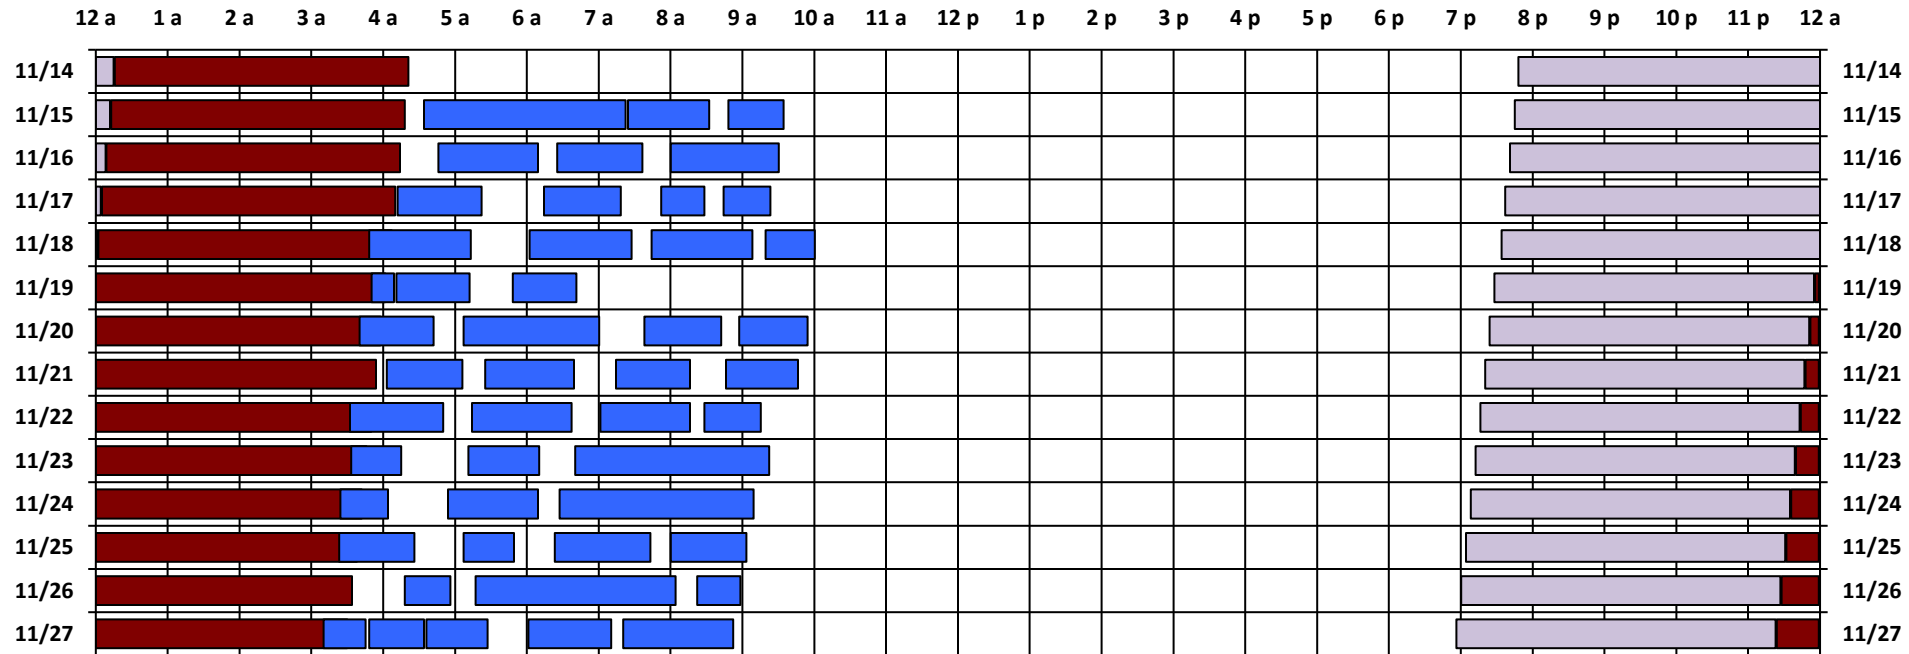

You are viewing the satellite schedule in New Zealand Time. Daylight saving time, when applicable, is included.

SPTR
Skynet
DSCS

South Pole Satellite Schedule

Date	SPTR Pass 1			SPTR Pass 2			SPTR Pass 3			SPTR Pass 4			SPTR Pass 5			Total Dur	DSCS Pass		Skynet Pass	
	Start	End	Dur	Start	End	Dur	Start	End	Dur	Start	End	Dur	Start	End	Dur		Start	End	Start	End
11/14/21	No Pass	No Pass	No Pass	No Pass	No Pass	No Pass	No Pass	No Pass	No Pass	No Pass	No Pass	No Pass	No Pass	No Pass	No Pass	0:00	7:49 P	12:16 A	12:17 A	4:22 A
11/15/21	4:34 A	7:22 A	2:48	7:24 A	8:32 A	1:08	8:48 A	9:34 A	0:46	No Pass	No Pass	No Pass	No Pass	No Pass	No Pass	4:42	7:45 P	12:12 A	12:13 A	4:18 A
11/16/21	4:46 A	6:09 A	1:23	6:25 A	7:36 A	1:11	8:00 A	9:30 A	1:30	No Pass	No Pass	No Pass	No Pass	No Pass	No Pass	4:04	7:41 P	12:08 A	12:09 A	4:14 A
11/17/21	4:12 A	5:22 A	1:10	6:14 A	7:18 A	1:04	7:52 A	8:28 A	0:36	8:44 A	9:23 A	0:39	No Pass	No Pass	No Pass	3:29	7:37 P	12:04 A	12:05 A	4:10 A
11/18/21	3:48 A	5:13 A	1:25	6:02 A	7:27 A	1:25	7:44 A	9:08 A	1:24	9:19 A	10:00 A	0:41	No Pass	No Pass	No Pass	4:55	7:33 P	12:00 A	12:01 A	4:06 A
11/19/21	3:50 A	4:09 A	0:19	4:11 A	5:12 A	1:01	5:48 A	6:41 A	0:53	No Pass	No Pass	No Pass	No Pass	No Pass	No Pass	2:13	7:29 P	11:56 P	11:57 P	4:02 A
11/20/21	3:40 A	4:42 A	1:02	5:07 A	7:00 A	1:53	7:38 A	8:42 A	1:04	8:57 A	9:54 A	0:57	No Pass	No Pass	No Pass	4:56	7:25 P	11:52 P	11:53 P	3:58 A
11/21/21	4:03 A	5:06 A	1:03	5:25 A	6:39 A	1:14	7:14 A	8:16 A	1:02	8:46 A	9:46 A	1:00	No Pass	No Pass	No Pass	4:19	7:21 P	11:48 P	11:49 P	3:54 A
11/22/21	3:32 A	4:50 A	1:18	5:14 A	6:37 A	1:23	7:01 A	8:16 A	1:15	8:28 A	9:15 A	0:47	No Pass	No Pass	No Pass	4:43	7:17 P	11:44 P	11:45 P	3:50 A
11/23/21	3:33 A	4:15 A	0:42	5:11 A	6:10 A	0:59	6:40 A	9:22 A	2:42	No Pass	No Pass	No Pass	No Pass	No Pass	No Pass	4:23	7:13 P	11:40 P	11:41 P	3:46 A
11/24/21	3:24 A	4:04 A	0:40	4:54 A	6:09 A	1:15	6:27 A	9:09 A	2:42	No Pass	No Pass	No Pass	No Pass	No Pass	No Pass	4:37	7:09 P	11:36 P	11:37 P	3:42 A
11/25/21	3:23 A	4:26 A	1:03	5:07 A	5:49 A	0:42	6:23 A	7:43 A	1:20	8:00 A	9:03 A	1:03	No Pass	No Pass	No Pass	4:08	7:05 P	11:32 P	11:33 P	3:38 A
11/26/21	4:18 A	4:56 A	0:38	5:17 A	8:04 A	2:47	8:22 A	8:58 A	0:36	No Pass	No Pass	No Pass	No Pass	No Pass	No Pass	4:01	7:01 P	11:28 P	11:29 P	3:34 A
11/27/21	3:10 A	3:45 A	0:35	3:48 A	4:34 A	0:46	4:36 A	5:27 A	0:51	6:01 A	7:10 A	1:09	7:20 A	8:52 A	1:32	4:53	6:57 P	11:24 P	11:25 P	3:30 A

* Pass continues from previous or into next day.

† An additional pass occurs on this day, not shown on the schedule. Refer to CEL text file for details.