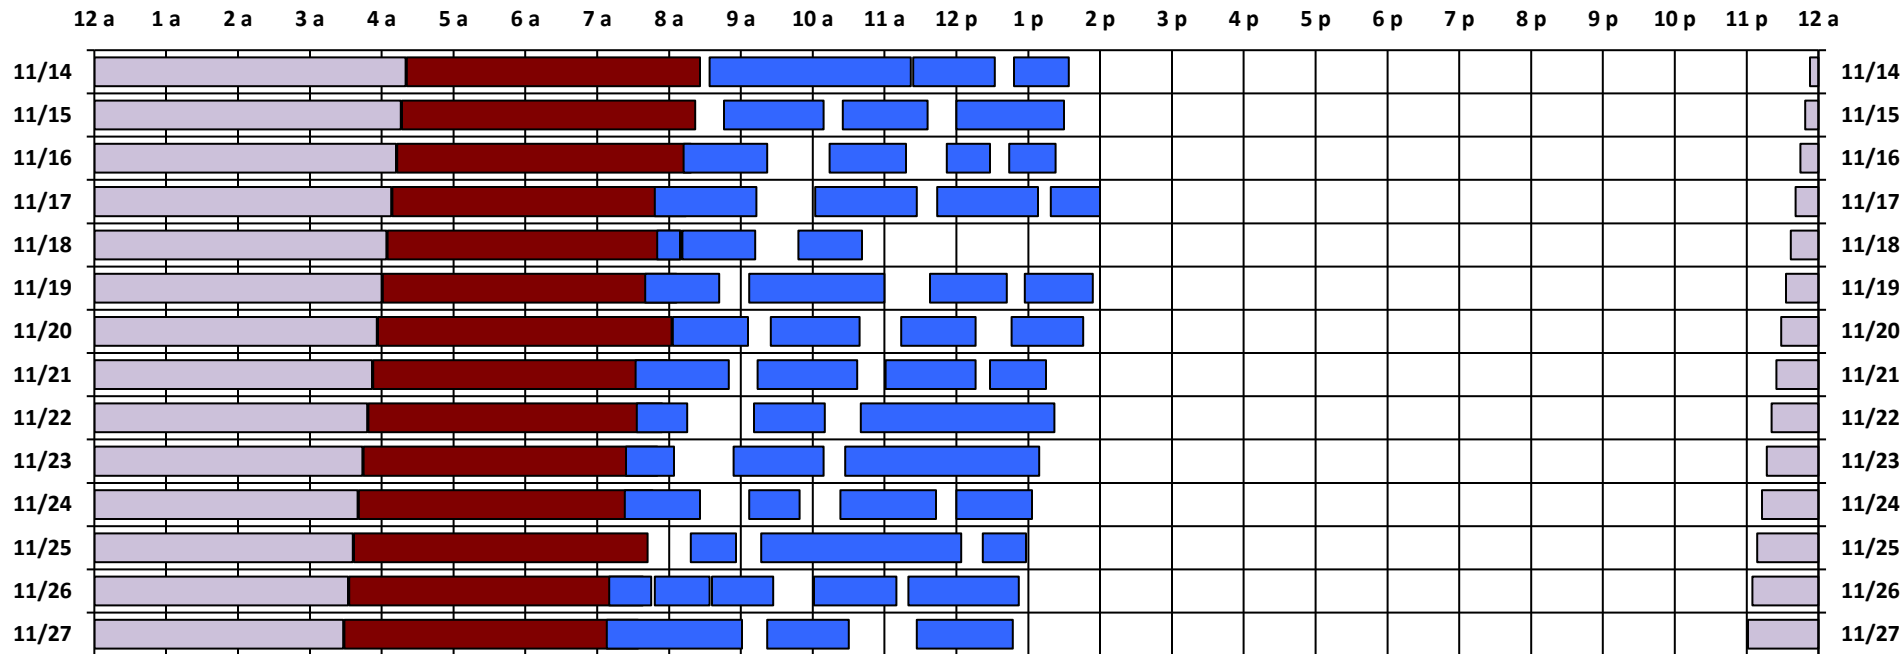

You are viewing the satellite schedule in Mountain Time. Daylight saving time, when applicable, is included.

SPTR
Skynet
DSCS

South Pole Satellite Schedule

Date	SPTR Pass 1			SPTR Pass 2			SPTR Pass 3			SPTR Pass 4			SPTR Pass 5			Total Dur	DSCS Pass		Skynet Pass	
	Start	End	Dur	Start	End	Dur	Start	End	Dur	Start	End	Dur	Start	End	Dur		Start	End	Start	End
11/14/21	8:34 A	11:22 A	2:48	11:24 A	12:32 P	1:08	12:48 P	1:34 P	0:46	No Pass	No Pass	No Pass	No Pass	No Pass	No Pass	4:42	11:49 P	4:16 A	4:17 A	8:22 A
11/15/21	8:46 A	10:09 A	1:23	10:25 A	11:36 A	1:11	12:00 P	1:30 P	1:30	No Pass	No Pass	No Pass	No Pass	No Pass	No Pass	4:04	11:45 P	4:12 A	4:13 A	8:18 A
11/16/21	8:12 A	9:22 A	1:10	10:14 A	11:18 A	1:04	11:52 A	12:28 P	0:36	12:44 P	1:23 P	0:39	No Pass	No Pass	No Pass	3:29	11:41 P	4:08 A	4:09 A	8:14 A
11/17/21	7:48 A	9:13 A	1:25	10:02 A	11:27 A	1:25	11:44 A	1:08 P	1:24	1:19 P	2:00 P	0:41	No Pass	No Pass	No Pass	4:55	11:37 P	4:04 A	4:05 A	8:10 A
11/18/21	7:50 A	8:09 A	0:19	8:11 A	9:12 A	1:01	9:48 A	10:41 A	0:53	No Pass	No Pass	No Pass	No Pass	No Pass	No Pass	2:13	11:33 P	4:00 A	4:01 A	8:06 A
11/19/21	7:40 A	8:42 A	1:02	9:07 A	11:00 A	1:53	11:38 A	12:42 P	1:04	12:57 P	1:54 P	0:57	No Pass	No Pass	No Pass	4:56	11:29 P	3:56 A	3:57 A	8:02 A
11/20/21	8:03 A	9:06 A	1:03	9:25 A	10:39 A	1:14	11:14 A	12:16 P	1:02	12:46 P	1:46 P	1:00	No Pass	No Pass	No Pass	4:19	11:25 P	3:52 A	3:53 A	7:58 A
11/21/21	7:32 A	8:50 A	1:18	9:14 A	10:37 A	1:23	11:01 A	12:16 P	1:15	12:28 P	1:15 P	0:47	No Pass	No Pass	No Pass	4:43	11:21 P	3:48 A	3:49 A	7:54 A
11/22/21	7:33 A	8:15 A	0:42	9:11 A	10:10 A	0:59	10:40 A	1:22 P	2:42	No Pass	No Pass	No Pass	No Pass	No Pass	No Pass	4:23	11:17 P	3:44 A	3:45 A	7:50 A
11/23/21	7:24 A	8:04 A	0:40	8:54 A	10:09 A	1:15	10:27 A	1:09 P	2:42	No Pass	No Pass	No Pass	No Pass	No Pass	No Pass	4:37	11:13 P	3:40 A	3:41 A	7:46 A
11/24/21	7:23 A	8:26 A	1:03	9:07 A	9:49 A	0:42	10:23 A	11:43 A	1:20	12:00 P	1:03 P	1:03	No Pass	No Pass	No Pass	4:08	11:09 P	3:36 A	3:37 A	7:42 A
11/25/21	8:18 A	8:56 A	0:38	9:17 A	12:04 P	2:47	12:22 P	12:58 P	0:36	No Pass	No Pass	No Pass	No Pass	No Pass	No Pass	4:01	11:05 P	3:32 A	3:33 A	7:38 A
11/26/21	7:10 A	7:45 A	0:35	7:48 A	8:34 A	0:46	8:36 A	9:27 A	0:51	10:01 A	11:10 A	1:09	11:20 A	12:52 P	1:32	4:53	11:01 P	3:28 A	3:29 A	7:34 A
11/27/21	7:08 A	9:01 A	1:53	9:22 A	10:30 A	1:08	11:27 A	12:47 P	1:20	No Pass	No Pass	No Pass	No Pass	No Pass	No Pass	4:21	10:57 P	3:24 A	3:25 A	7:30 A

* Pass continues from previous or into next day.

† An additional pass occurs on this day, not shown on the schedule. Refer to CEL text file for details.