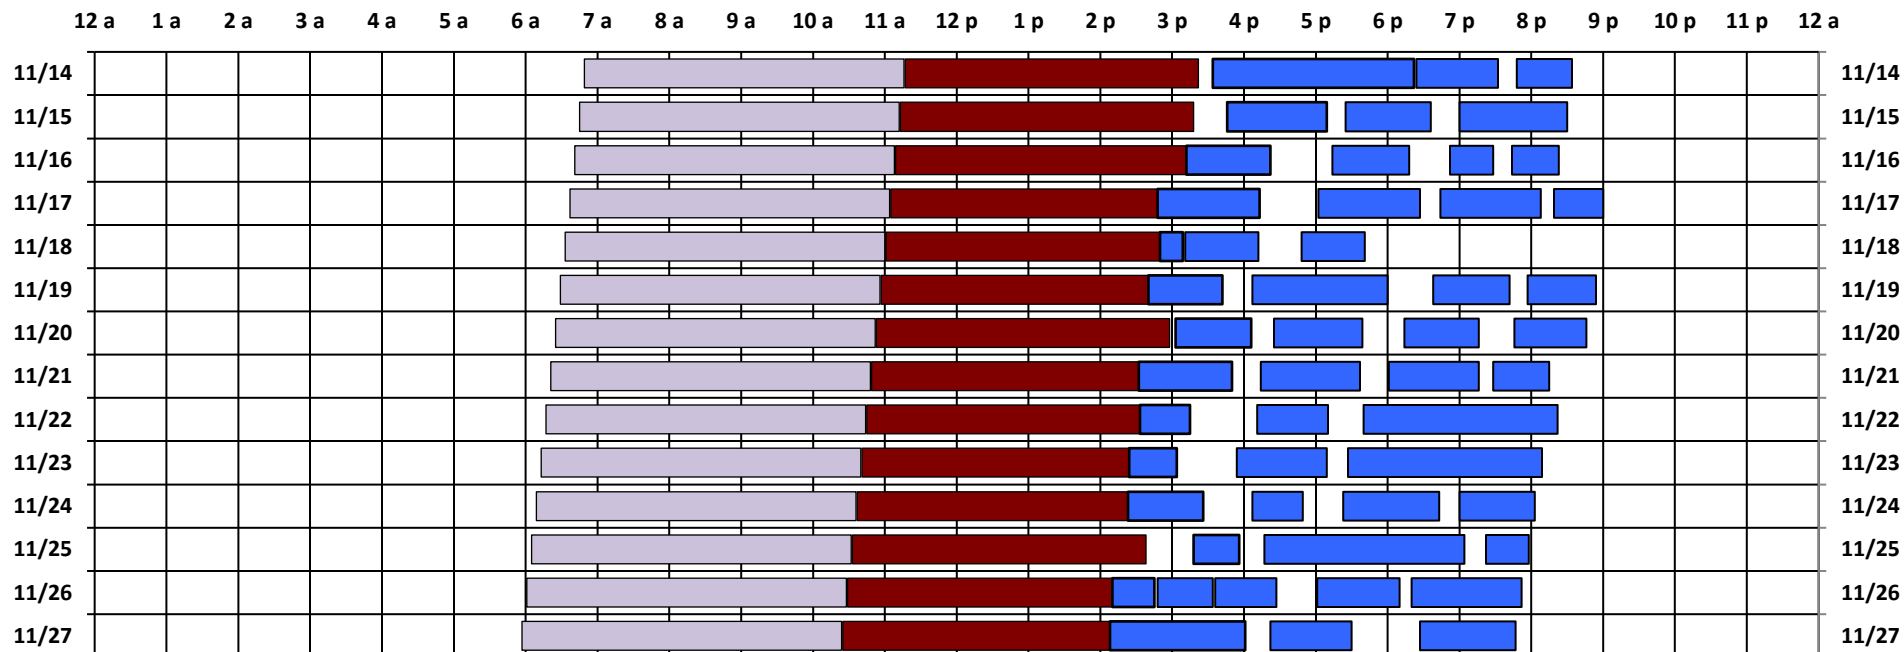

### South Pole Satellite Schedule

Date	SPTR Pass 1			SPTR Pass 2			SPTR Pass 3			SPTR Pass 4			SPTR Pass 5			Total Dur	DSCS Pass		Skynet Pass	
	Start	End	Dur	Start	End	Dur	Start	End	Dur	Start	End	Dur	Start	End	Dur		Start	End	Start	End
11/14/21	3:34 P	6:22 P	2:48	6:24 P	7:32 P	1:08	7:48 P	8:34 P	0:46	No Pass	No Pass	No Pass	No Pass	No Pass	No Pass	4:42	6:49 A	11:16 A	11:17 A	3:22 P
11/15/21	3:46 P	5:09 P	1:23	5:25 P	6:36 P	1:11	7:00 P	8:30 P	1:30	No Pass	No Pass	No Pass	No Pass	No Pass	No Pass	4:04	6:45 A	11:12 A	11:13 A	3:18 P
11/16/21	3:12 P	4:22 P	1:10	5:14 P	6:18 P	1:04	6:52 P	7:28 P	0:36	7:44 P	8:23 P	0:39	No Pass	No Pass	No Pass	3:29	6:41 A	11:08 A	11:09 A	3:14 P
11/17/21	2:48 P	4:13 P	1:25	5:02 P	6:27 P	1:25	6:44 P	8:08 P	1:24	8:19 P	9:00 P	0:41	No Pass	No Pass	No Pass	4:55	6:37 A	11:04 A	11:05 A	3:10 P
11/18/21	2:50 P	3:09 P	0:19	3:11 P	4:12 P	1:01	4:48 P	5:41 P	0:53	No Pass	No Pass	No Pass	No Pass	No Pass	No Pass	2:13	6:33 A	11:00 A	11:01 A	3:06 P
11/19/21	2:40 P	3:42 P	1:02	4:07 P	6:00 P	1:53	6:38 P	7:42 P	1:04	7:57 P	8:54 P	0:57	No Pass	No Pass	No Pass	4:56	6:29 A	10:56 A	10:57 A	3:02 P
11/20/21	3:03 P	4:06 P	1:03	4:25 P	5:39 P	1:14	6:14 P	7:16 P	1:02	7:46 P	8:46 P	1:00	No Pass	No Pass	No Pass	4:19	6:25 A	10:52 A	10:53 A	2:58 P
11/21/21	2:32 P	3:50 P	1:18	4:14 P	5:37 P	1:23	6:01 P	7:16 P	1:15	7:28 P	8:15 P	0:47	No Pass	No Pass	No Pass	4:43	6:21 A	10:48 A	10:49 A	2:54 P
11/22/21	2:33 P	3:15 P	0:42	4:11 P	5:10 P	0:59	5:40 P	8:22 P	2:42	No Pass	No Pass	No Pass	No Pass	No Pass	No Pass	4:23	6:17 A	10:44 A	10:45 A	2:50 P
11/23/21	2:24 P	3:04 P	0:40	3:54 P	5:09 P	1:15	5:27 P	8:09 P	2:42	No Pass	No Pass	No Pass	No Pass	No Pass	No Pass	4:37	6:13 A	10:40 A	10:41 A	2:46 P
11/24/21	2:23 P	3:26 P	1:03	4:07 P	4:49 P	0:42	5:23 P	6:43 P	1:20	7:00 P	8:03 P	1:03	No Pass	No Pass	No Pass	4:08	6:09 A	10:36 A	10:37 A	2:42 P
11/25/21	3:18 P	3:56 P	0:38	4:17 P	7:04 P	2:47	7:22 P	7:58 P	0:36	No Pass	No Pass	No Pass	No Pass	No Pass	No Pass	4:01	6:05 A	10:32 A	10:33 A	2:38 P
11/26/21	2:10 P	2:45 P	0:35	2:48 P	3:34 P	0:46	3:36 P	4:27 P	0:51	5:01 P	6:10 P	1:09	6:20 P	7:52 P	1:32	4:53	6:01 A	10:28 A	10:29 A	2:34 P
11/27/21	2:08 P	4:01 P	1:53	4:22 P	5:30 P	1:08	6:27 P	7:47 P	1:20	No Pass	No Pass	No Pass	No Pass	No Pass	No Pass	4:21	5:57 A	10:24 A	10:25 A	2:30 P