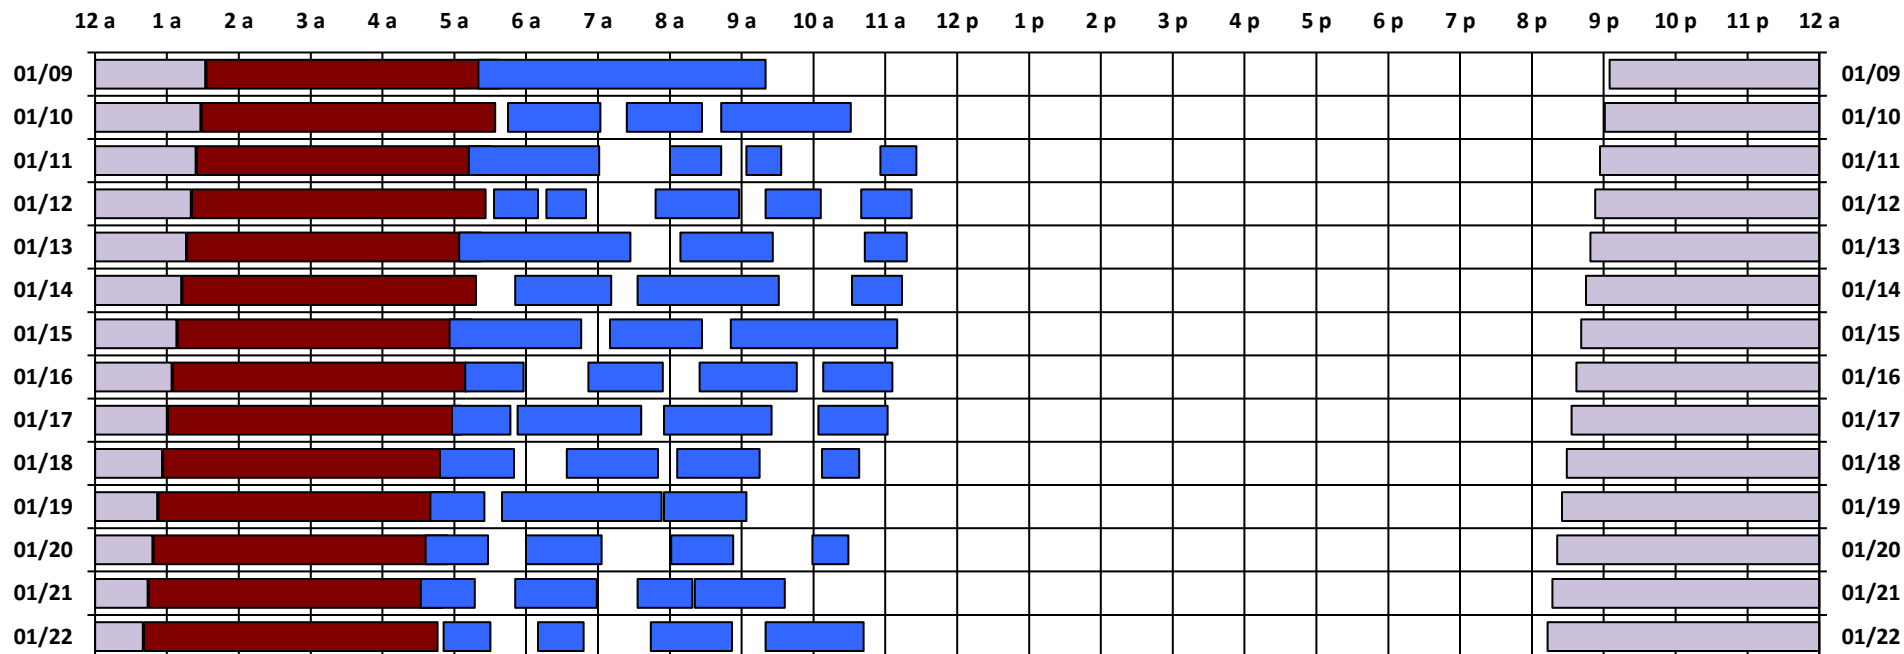

You are viewing the satellite schedule in Central Time. Daylight saving time, when applicable, is included.

SPTR
Skynet
DSCS

South Pole Satellite Schedule

Date	SPTR Pass 1			SPTR Pass 2			SPTR Pass 3			SPTR Pass 4			SPTR Pass 5			Total Dur	DSCS Pass		Skynet Pass	
	Start	End	Dur	Start	End	Dur	Start	End	Dur	Start	End	Dur	Start	End	Dur		Start	End	Start	End
01/09/22	5:20 A	9:20 A	4:00	No Pass	No Pass	No Pass	No Pass	No Pass	No Pass	No Pass	No Pass	No Pass	No Pass	No Pass	No Pass	4:00	9:05 P	1:32 A	1:33 A	5:38 A
01/10/22	5:45 A	7:02 A	1:17	7:24 A	8:27 A	1:03	8:43 A	10:31 A	1:48	No Pass	No Pass	No Pass	No Pass	No Pass	No Pass	4:08	9:01 P	1:28 A	1:29 A	5:34 A
01/11/22	5:12 A	7:01 A	1:49	8:00 A	8:43 A	0:43	9:04 A	9:33 A	0:29	10:56 A	11:26 A	0:30	No Pass	No Pass	No Pass	3:31	8:57 P	1:24 A	1:25 A	5:30 A
01/12/22	5:33 A	6:10 A	0:37	6:17 A	6:50 A	0:33	7:48 A	8:58 A	1:10	9:20 A	10:06 A	0:46	10:40 A	11:22 A	0:42	3:48	8:53 P	1:20 A	1:21 A	5:26 A
01/13/22	5:04 A	7:27 A	2:23	8:09 A	9:26 A	1:17	10:43 A	11:18 A	0:35	No Pass	No Pass	No Pass	No Pass	No Pass	No Pass	4:15	8:49 P	1:16 A	1:17 A	5:22 A
01/14/22	5:51 A	7:11 A	1:20	7:33 A	9:31 A	1:58	10:32 A	11:14 A	0:42	No Pass	No Pass	No Pass	No Pass	No Pass	No Pass	4:00	8:45 P	1:12 A	1:13 A	5:18 A
01/15/22	4:56 A	6:46 A	1:50	7:10 A	8:27 A	1:17	8:51 A	11:10 A	2:19	No Pass	No Pass	No Pass	No Pass	No Pass	No Pass	5:26	8:41 P	1:08 A	1:09 A	5:14 A
01/16/22	5:09 A	5:58 A	0:49	6:52 A	7:54 A	1:02	8:25 A	9:46 A	1:21	10:08 A	11:06 A	0:58	No Pass	No Pass	No Pass	4:10	8:37 P	1:04 A	1:05 A	5:10 A
01/17/22	4:58 A	5:47 A	0:49	5:53 A	7:36 A	1:43	7:55 A	9:25 A	1:30	10:04 A	11:02 A	0:58	No Pass	No Pass	No Pass	5:00	8:33 P	1:00 A	1:01 A	5:06 A
01/18/22	4:48 A	5:50 A	1:02	6:34 A	7:50 A	1:16	8:06 A	9:15 A	1:09	10:07 A	10:38 A	0:31	No Pass	No Pass	No Pass	3:58	8:29 P	12:56 A	12:57 A	5:02 A
01/19/22	4:40 A	5:25 A	0:45	5:40 A	7:53 A	2:13	7:55 A	9:04 A	1:09	No Pass	No Pass	No Pass	No Pass	No Pass	No Pass	4:07	8:25 P	12:52 A	12:53 A	4:58 A
01/20/22	4:36 A	5:28 A	0:52	6:00 A	7:03 A	1:03	8:01 A	8:53 A	0:52	9:59 A	10:29 A	0:30	No Pass	No Pass	No Pass	3:17	8:21 P	12:48 A	12:49 A	4:54 A
01/21/22	4:32 A	5:17 A	0:45	5:51 A	6:59 A	1:08	7:33 A	8:19 A	0:46	8:21 A	9:36 A	1:15	No Pass	No Pass	No Pass	3:54	8:17 P	12:44 A	12:45 A	4:50 A
01/22/22	4:51 A	5:30 A	0:39	6:10 A	6:48 A	0:38	7:44 A	8:52 A	1:08	9:20 A	10:42 A	1:22	No Pass	No Pass	No Pass	3:47	8:13 P	12:40 A	12:41 A	4:46 A

* Pass continues from previous or into next day.

† An additional pass occurs on this day, not shown on the schedule. Refer to CEL text file for details.