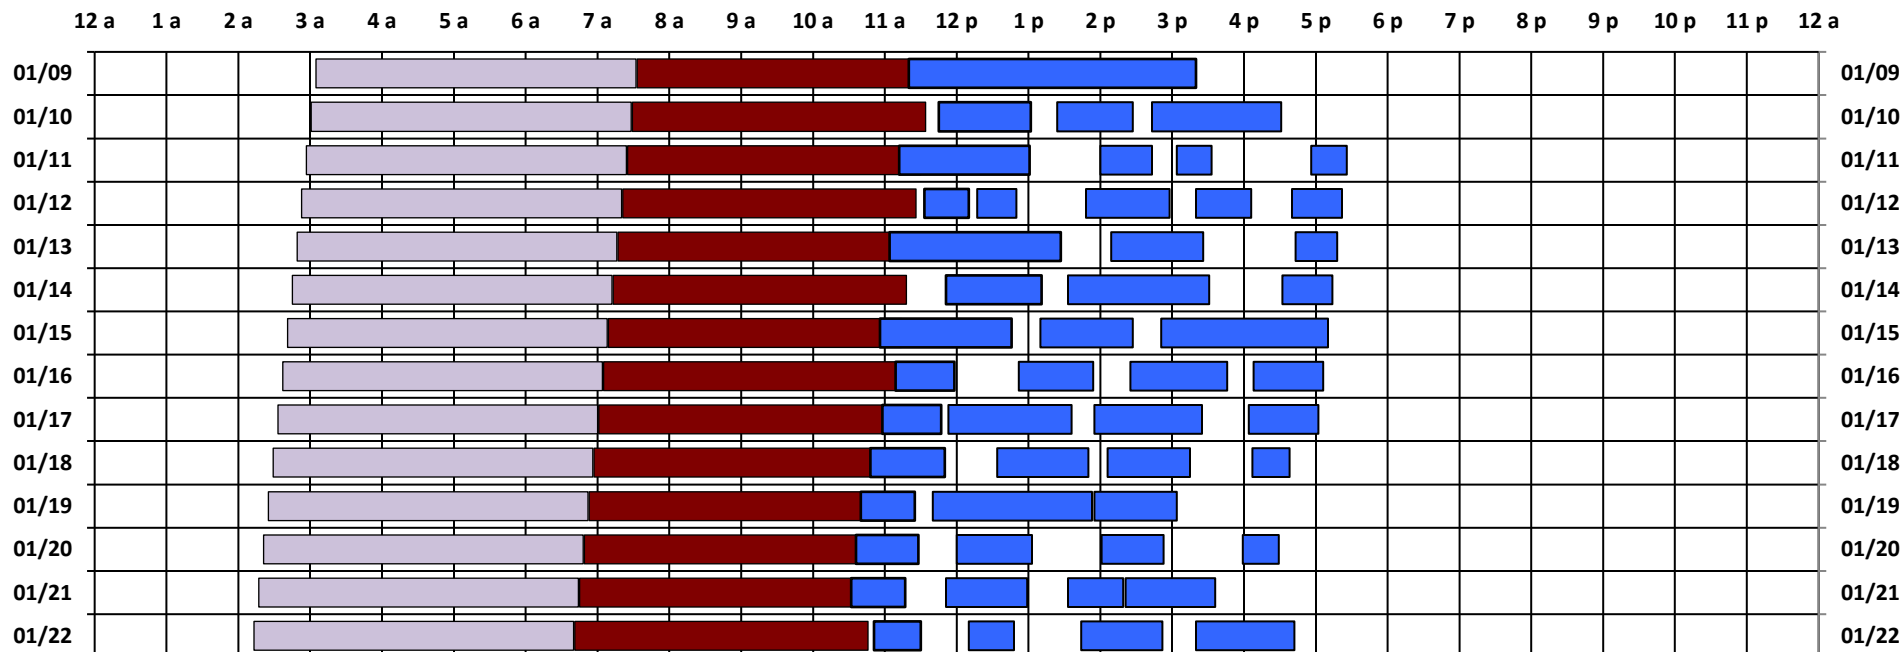

You are viewing the satellite schedule in Zulu (UTC) Time.

SPTR
Skynet
DSCS

South Pole Satellite Schedule

Date	SPTR Pass 1			SPTR Pass 2			SPTR Pass 3			SPTR Pass 4			SPTR Pass 5			Total Dur	DSCS Pass		Skynet Pass	
	Start	End	Dur	Start	End	Dur	Start	End	Dur	Start	End	Dur	Start	End	Dur		Start	End	Start	End
01/09/22	11:20 A	3:20 P	4:00	No Pass	No Pass	No Pass	No Pass	No Pass	No Pass	No Pass	No Pass	No Pass	No Pass	No Pass	No Pass	4:00	3:05 A	7:32 A	7:33 A	11:38 A
01/10/22	11:45 A	1:02 P	1:17	1:24 P	2:27 P	1:03	2:43 P	4:31 P	1:48	No Pass	No Pass	No Pass	No Pass	No Pass	No Pass	4:08	3:01 A	7:28 A	7:29 A	11:34 A
01/11/22	11:12 A	1:01 P	1:49	2:00 P	2:43 P	0:43	3:04 P	3:33 P	0:29	4:56 P	5:26 P	0:30	No Pass	No Pass	No Pass	3:31	2:57 A	7:24 A	7:25 A	11:30 A
01/12/22	11:33 A	12:10 P	0:37	12:17 P	12:50 P	0:33	1:48 P	2:58 P	1:10	3:20 P	4:06 P	0:46	4:40 P	5:22 P	0:42	3:48	2:53 A	7:20 A	7:21 A	11:26 A
01/13/22	11:04 A	1:27 P	2:23	2:09 P	3:26 P	1:17	4:43 P	5:18 P	0:35	No Pass	No Pass	No Pass	No Pass	No Pass	No Pass	4:15	2:49 A	7:16 A	7:17 A	11:22 A
01/14/22	11:51 A	1:11 P	1:20	1:33 P	3:31 P	1:58	4:32 P	5:14 P	0:42	No Pass	No Pass	No Pass	No Pass	No Pass	No Pass	4:00	2:45 A	7:12 A	7:13 A	11:18 A
01/15/22	10:56 A	12:46 P	1:50	1:10 P	2:27 P	1:17	2:51 P	5:10 P	2:19	No Pass	No Pass	No Pass	No Pass	No Pass	No Pass	5:26	2:41 A	7:08 A	7:09 A	11:14 A
01/16/22	11:09 A	11:58 A	0:49	12:52 P	1:54 P	1:02	2:25 P	3:46 P	1:21	4:08 P	5:06 P	0:58	No Pass	No Pass	No Pass	4:10	2:37 A	7:04 A	7:05 A	11:10 A
01/17/22	10:58 A	11:47 A	0:49	11:53 A	1:36 P	1:43	1:55 P	3:25 P	1:30	4:04 P	5:02 P	0:58	No Pass	No Pass	No Pass	5:00	2:33 A	7:00 A	7:01 A	11:06 A
01/18/22	10:48 A	11:50 A	1:02	12:34 P	1:50 P	1:16	2:06 P	3:15 P	1:09	4:07 P	4:38 P	0:31	No Pass	No Pass	No Pass	3:58	2:29 A	6:56 A	6:57 A	11:02 A
01/19/22	10:40 A	11:25 A	0:45	11:40 A	1:53 P	2:13	1:55 P	3:04 P	1:09	No Pass	No Pass	No Pass	No Pass	No Pass	No Pass	4:07	2:25 A	6:52 A	6:53 A	10:58 A
01/20/22	10:36 A	11:28 A	0:52	12:00 P	1:03 P	1:03	2:01 P	2:53 P	0:52	3:59 P	4:29 P	0:30	No Pass	No Pass	No Pass	3:17	2:21 A	6:48 A	6:49 A	10:54 A
01/21/22	10:32 A	11:17 A	0:45	11:51 A	12:59 P	1:08	1:33 P	2:19 P	0:46	2:21 P	3:36 P	1:15	No Pass	No Pass	No Pass	3:54	2:17 A	6:44 A	6:45 A	10:50 A
01/22/22	10:51 A	11:30 A	0:39	12:10 P	12:48 P	0:38	1:44 P	2:52 P	1:08	3:20 P	4:42 P	1:22	No Pass	No Pass	No Pass	3:47	2:13 A	6:40 A	6:41 A	10:46 A