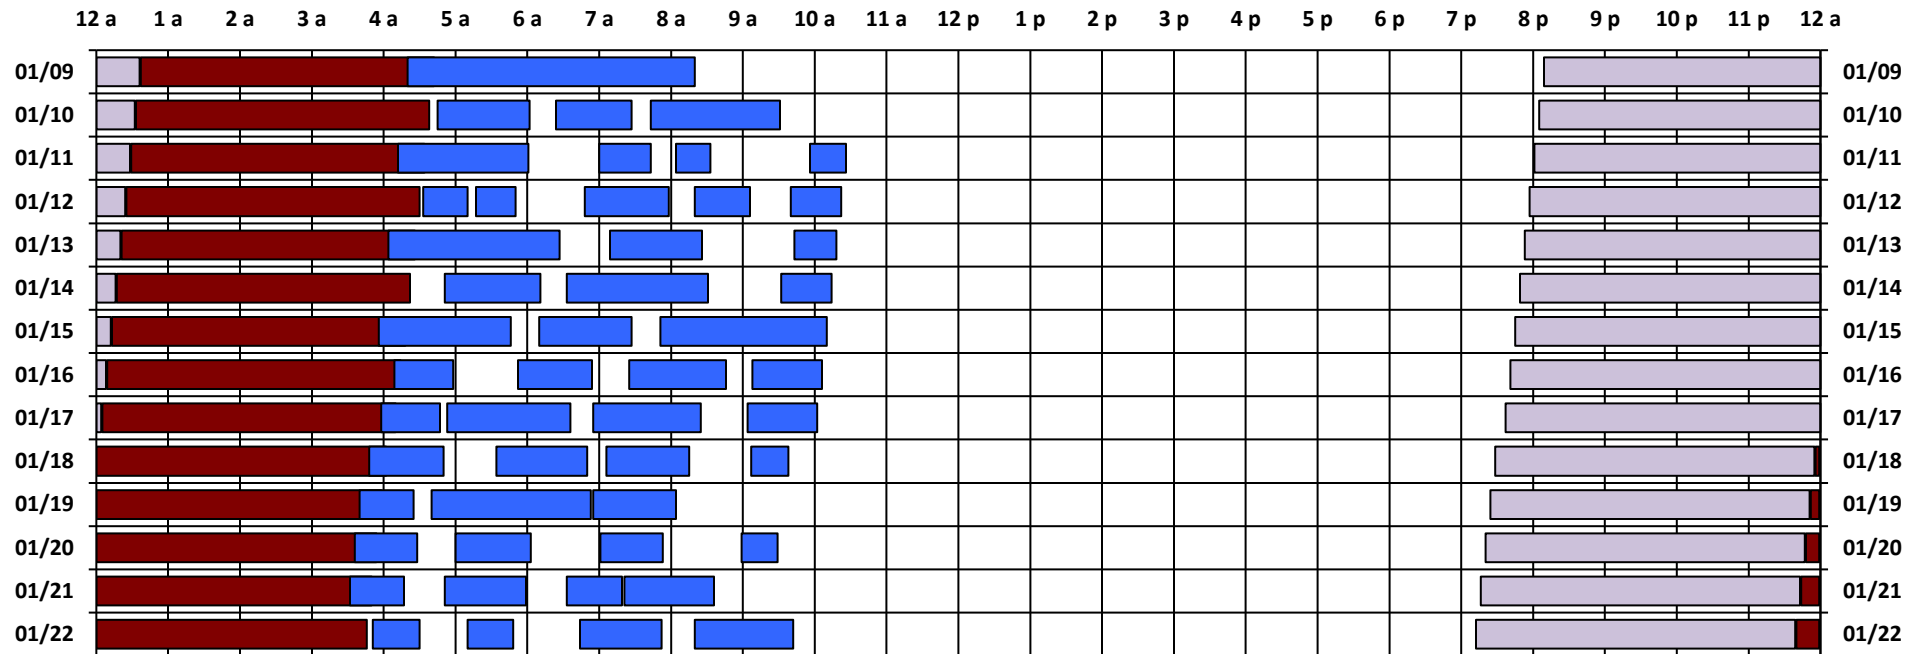

You are viewing the satellite schedule in Mountain Time. Daylight saving time, when applicable, is included.

SPTR
Skynet
DSCS

South Pole Satellite Schedule

Date	SPTR Pass 1			SPTR Pass 2			SPTR Pass 3			SPTR Pass 4			SPTR Pass 5			Total Dur	DSCS Pass		Skynet Pass	
	Start	End	Dur	Start	End	Dur	Start	End	Dur	Start	End	Dur	Start	End	Dur		Start	End	Start	End
01/09/22	4:20 A	8:20 A	4:00	No Pass	No Pass	No Pass	No Pass	No Pass	No Pass	No Pass	No Pass	No Pass	No Pass	No Pass	No Pass	4:00	8:05 P	12:32 A	12:33 A	4:38 A
01/10/22	4:45 A	6:02 A	1:17	6:24 A	7:27 A	1:03	7:43 A	9:31 A	1:48	No Pass	No Pass	No Pass	No Pass	No Pass	No Pass	4:08	8:01 P	12:28 A	12:29 A	4:34 A
01/11/22	4:12 A	6:01 A	1:49	7:00 A	7:43 A	0:43	8:04 A	8:33 A	0:29	9:56 A	10:26 A	0:30	No Pass	No Pass	No Pass	3:31	7:57 P	12:24 A	12:25 A	4:30 A
01/12/22	4:33 A	5:10 A	0:37	5:17 A	5:50 A	0:33	6:48 A	7:58 A	1:10	8:20 A	9:06 A	0:46	9:40 A	10:22 A	0:42	3:48	7:53 P	12:20 A	12:21 A	4:26 A
01/13/22	4:04 A	6:27 A	2:23	7:09 A	8:26 A	1:17	9:43 A	10:18 A	0:35	No Pass	No Pass	No Pass	No Pass	No Pass	No Pass	4:15	7:49 P	12:16 A	12:17 A	4:22 A
01/14/22	4:51 A	6:11 A	1:20	6:33 A	8:31 A	1:58	9:32 A	10:14 A	0:42	No Pass	No Pass	No Pass	No Pass	No Pass	No Pass	4:00	7:45 P	12:12 A	12:13 A	4:18 A
01/15/22	3:56 A	5:46 A	1:50	6:10 A	7:27 A	1:17	7:51 A	10:10 A	2:19	No Pass	No Pass	No Pass	No Pass	No Pass	No Pass	5:26	7:41 P	12:08 A	12:09 A	4:14 A
01/16/22	4:09 A	4:58 A	0:49	5:52 A	6:54 A	1:02	7:25 A	8:46 A	1:21	9:08 A	10:06 A	0:58	No Pass	No Pass	No Pass	4:10	7:37 P	12:04 A	12:05 A	4:10 A
01/17/22	3:58 A	4:47 A	0:49	4:53 A	6:36 A	1:43	6:55 A	8:25 A	1:30	9:04 A	10:02 A	0:58	No Pass	No Pass	No Pass	5:00	7:33 P	12:00 A	12:01 A	4:06 A
01/18/22	3:48 A	4:50 A	1:02	5:34 A	6:50 A	1:16	7:06 A	8:15 A	1:09	9:07 A	9:38 A	0:31	No Pass	No Pass	No Pass	3:58	7:29 P	11:56 P	11:57 P	4:02 A
01/19/22	3:40 A	4:25 A	0:45	4:40 A	6:53 A	2:13	6:55 A	8:04 A	1:09	No Pass	No Pass	No Pass	No Pass	No Pass	No Pass	4:07	7:25 P	11:52 P	11:53 P	3:58 A
01/20/22	3:36 A	4:28 A	0:52	5:00 A	6:03 A	1:03	7:01 A	7:53 A	0:52	8:59 A	9:29 A	0:30	No Pass	No Pass	No Pass	3:17	7:21 P	11:48 P	11:49 P	3:54 A
01/21/22	3:32 A	4:17 A	0:45	4:51 A	5:59 A	1:08	6:33 A	7:19 A	0:46	7:21 A	8:36 A	1:15	No Pass	No Pass	No Pass	3:54	7:17 P	11:44 P	11:45 P	3:50 A
01/22/22	3:51 A	4:30 A	0:39	5:10 A	5:48 A	0:38	6:44 A	7:52 A	1:08	8:20 A	9:42 A	1:22	No Pass	No Pass	No Pass	3:47	7:13 P	11:40 P	11:41 P	3:46 A

* Pass continues from previous or into next day.

† An additional pass occurs on this day, not shown on the schedule. Refer to CEL text file for details.