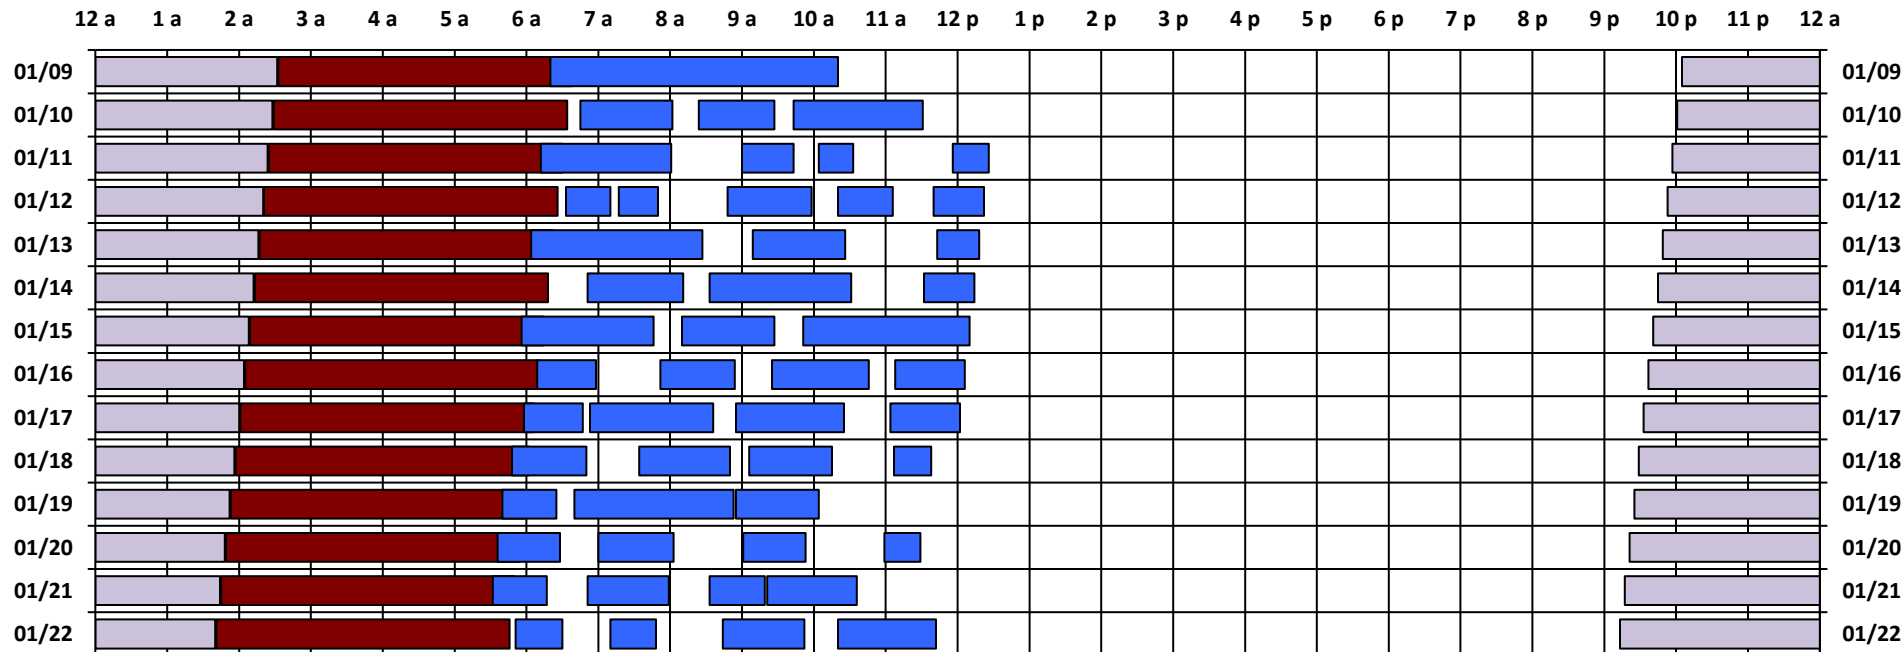

You are viewing the satellite schedule in Eastern Time. Daylight saving time, when applicable, is included.

SPTR
Skynet
DSCS

South Pole Satellite Schedule

Date	SPTR Pass 1			SPTR Pass 2			SPTR Pass 3			SPTR Pass 4			SPTR Pass 5			Total Dur	DSCS Pass		Skynet Pass	
	Start	End	Dur	Start	End	Dur	Start	End	Dur	Start	End	Dur	Start	End	Dur		Start	End	Start	End
01/09/22	6:20 A	10:20 A	4:00	No Pass	No Pass	No Pass	No Pass	No Pass	No Pass	No Pass	No Pass	No Pass	No Pass	No Pass	No Pass	4:00	10:05 P	2:32 A	2:33 A	6:38 A
01/10/22	6:45 A	8:02 A	1:17	8:24 A	9:27 A	1:03	9:43 A	11:31 A	1:48	No Pass	No Pass	No Pass	No Pass	No Pass	No Pass	4:08	10:01 P	2:28 A	2:29 A	6:34 A
01/11/22	6:12 A	8:01 A	1:49	9:00 A	9:43 A	0:43	10:04 A	10:33 A	0:29	11:56 A	12:26 P	0:30	No Pass	No Pass	No Pass	3:31	9:57 P	2:24 A	2:25 A	6:30 A
01/12/22	6:33 A	7:10 A	0:37	7:17 A	7:50 A	0:33	8:48 A	9:58 A	1:10	10:20 A	11:06 A	0:46	11:40 A	12:22 P	0:42	3:48	9:53 P	2:20 A	2:21 A	6:26 A
01/13/22	6:04 A	8:27 A	2:23	9:09 A	10:26 A	1:17	11:43 A	12:18 P	0:35	No Pass	No Pass	No Pass	No Pass	No Pass	No Pass	4:15	9:49 P	2:16 A	2:17 A	6:22 A
01/14/22	6:51 A	8:11 A	1:20	8:33 A	10:31 A	1:58	11:32 A	12:14 P	0:42	No Pass	No Pass	No Pass	No Pass	No Pass	No Pass	4:00	9:45 P	2:12 A	2:13 A	6:18 A
01/15/22	5:56 A	7:46 A	1:50	8:10 A	9:27 A	1:17	9:51 A	12:10 P	2:19	No Pass	No Pass	No Pass	No Pass	No Pass	No Pass	5:26	9:41 P	2:08 A	2:09 A	6:14 A
01/16/22	6:09 A	6:58 A	0:49	7:52 A	8:54 A	1:02	9:25 A	10:46 A	1:21	11:08 A	12:06 P	0:58	No Pass	No Pass	No Pass	4:10	9:37 P	2:04 A	2:05 A	6:10 A
01/17/22	5:58 A	6:47 A	0:49	6:53 A	8:36 A	1:43	8:55 A	10:25 A	1:30	11:04 A	12:02 P	0:58	No Pass	No Pass	No Pass	5:00	9:33 P	2:00 A	2:01 A	6:06 A
01/18/22	5:48 A	6:50 A	1:02	7:34 A	8:50 A	1:16	9:06 A	10:15 A	1:09	11:07 A	11:38 A	0:31	No Pass	No Pass	No Pass	3:58	9:29 P	1:56 A	1:57 A	6:02 A
01/19/22	5:40 A	6:25 A	0:45	6:40 A	8:53 A	2:13	8:55 A	10:04 A	1:09	No Pass	No Pass	No Pass	No Pass	No Pass	No Pass	4:07	9:25 P	1:52 A	1:53 A	5:58 A
01/20/22	5:36 A	6:28 A	0:52	7:00 A	8:03 A	1:03	9:01 A	9:53 A	0:52	10:59 A	11:29 A	0:30	No Pass	No Pass	No Pass	3:17	9:21 P	1:48 A	1:49 A	5:54 A
01/21/22	5:32 A	6:17 A	0:45	6:51 A	7:59 A	1:08	8:33 A	9:19 A	0:46	9:21 A	10:36 A	1:15	No Pass	No Pass	No Pass	3:54	9:17 P	1:44 A	1:45 A	5:50 A
01/22/22	5:51 A	6:30 A	0:39	7:10 A	7:48 A	0:38	8:44 A	9:52 A	1:08	10:20 A	11:42 A	1:22	No Pass	No Pass	No Pass	3:47	9:13 P	1:40 A	1:41 A	5:46 A

* Pass continues from previous or into next day.

† An additional pass occurs on this day, not shown on the schedule. Refer to CEL text file for details.