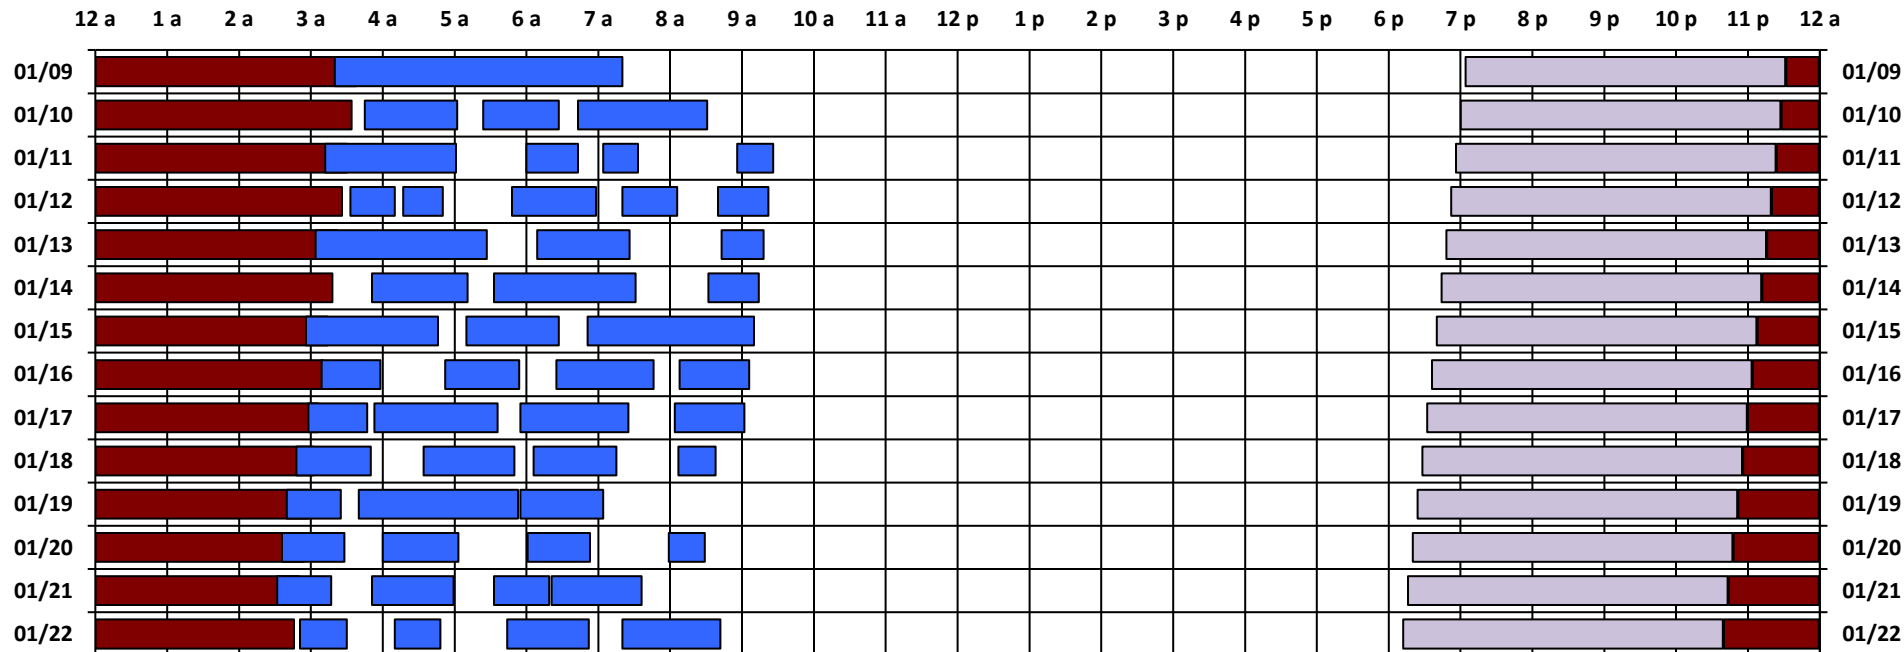

You are viewing the satellite schedule in Pacific Time. Daylight saving time, when applicable, is included.

SPTR
Skynet
DSCS

South Pole Satellite Schedule

Date	SPTR Pass 1			SPTR Pass 2			SPTR Pass 3			SPTR Pass 4			SPTR Pass 5			Total Dur	DSCS Pass		Skynet Pass	
	Start	End	Dur	Start	End	Dur	Start	End	Dur	Start	End	Dur	Start	End	Dur		Start	End	Start	End
01/09/22	3:20 A	7:20 A	4:00	No Pass	No Pass	No Pass	No Pass	No Pass	No Pass	No Pass	No Pass	No Pass	No Pass	No Pass	No Pass	4:00	7:05 P	11:32 P	11:33 P	3:38 A
01/10/22	3:45 A	5:02 A	1:17	5:24 A	6:27 A	1:03	6:43 A	8:31 A	1:48	No Pass	No Pass	No Pass	No Pass	No Pass	No Pass	4:08	7:01 P	11:28 P	11:29 P	3:34 A
01/11/22	3:12 A	5:01 A	1:49	6:00 A	6:43 A	0:43	7:04 A	7:33 A	0:29	8:56 A	9:26 A	0:30	No Pass	No Pass	No Pass	3:31	6:57 P	11:24 P	11:25 P	3:30 A
01/12/22	3:33 A	4:10 A	0:37	4:17 A	4:50 A	0:33	5:48 A	6:58 A	1:10	7:20 A	8:06 A	0:46	8:40 A	9:22 A	0:42	3:48	6:53 P	11:20 P	11:21 P	3:26 A
01/13/22	3:04 A	5:27 A	2:23	6:09 A	7:26 A	1:17	8:43 A	9:18 A	0:35	No Pass	No Pass	No Pass	No Pass	No Pass	No Pass	4:15	6:49 P	11:16 P	11:17 P	3:22 A
01/14/22	3:51 A	5:11 A	1:20	5:33 A	7:31 A	1:58	8:32 A	9:14 A	0:42	No Pass	No Pass	No Pass	No Pass	No Pass	No Pass	4:00	6:45 P	11:12 P	11:13 P	3:18 A
01/15/22	2:56 A	4:46 A	1:50	5:10 A	6:27 A	1:17	6:51 A	9:10 A	2:19	No Pass	No Pass	No Pass	No Pass	No Pass	No Pass	5:26	6:41 P	11:08 P	11:09 P	3:14 A
01/16/22	3:09 A	3:58 A	0:49	4:52 A	5:54 A	1:02	6:25 A	7:46 A	1:21	8:08 A	9:06 A	0:58	No Pass	No Pass	No Pass	4:10	6:37 P	11:04 P	11:05 P	3:10 A
01/17/22	2:58 A	3:47 A	0:49	3:53 A	5:36 A	1:43	5:55 A	7:25 A	1:30	8:04 A	9:02 A	0:58	No Pass	No Pass	No Pass	5:00	6:33 P	11:00 P	11:01 P	3:06 A
01/18/22	2:48 A	3:50 A	1:02	4:34 A	5:50 A	1:16	6:06 A	7:15 A	1:09	8:07 A	8:38 A	0:31	No Pass	No Pass	No Pass	3:58	6:29 P	10:56 P	10:57 P	3:02 A
01/19/22	2:40 A	3:25 A	0:45	3:40 A	5:53 A	2:13	5:55 A	7:04 A	1:09	No Pass	No Pass	No Pass	No Pass	No Pass	No Pass	4:07	6:25 P	10:52 P	10:53 P	2:58 A
01/20/22	2:36 A	3:28 A	0:52	4:00 A	5:03 A	1:03	6:01 A	6:53 A	0:52	7:59 A	8:29 A	0:30	No Pass	No Pass	No Pass	3:17	6:21 P	10:48 P	10:49 P	2:54 A
01/21/22	2:32 A	3:17 A	0:45	3:51 A	4:59 A	1:08	5:33 A	6:19 A	0:46	6:21 A	7:36 A	1:15	No Pass	No Pass	No Pass	3:54	6:17 P	10:44 P	10:45 P	2:50 A
01/22/22	2:51 A	3:30 A	0:39	4:10 A	4:48 A	0:38	5:44 A	6:52 A	1:08	7:20 A	8:42 A	1:22	No Pass	No Pass	No Pass	3:47	6:13 P	10:40 P	10:41 P	2:46 A

* Pass continues from previous or into next day.

† An additional pass occurs on this day, not shown on the schedule. Refer to CEL text file for details.