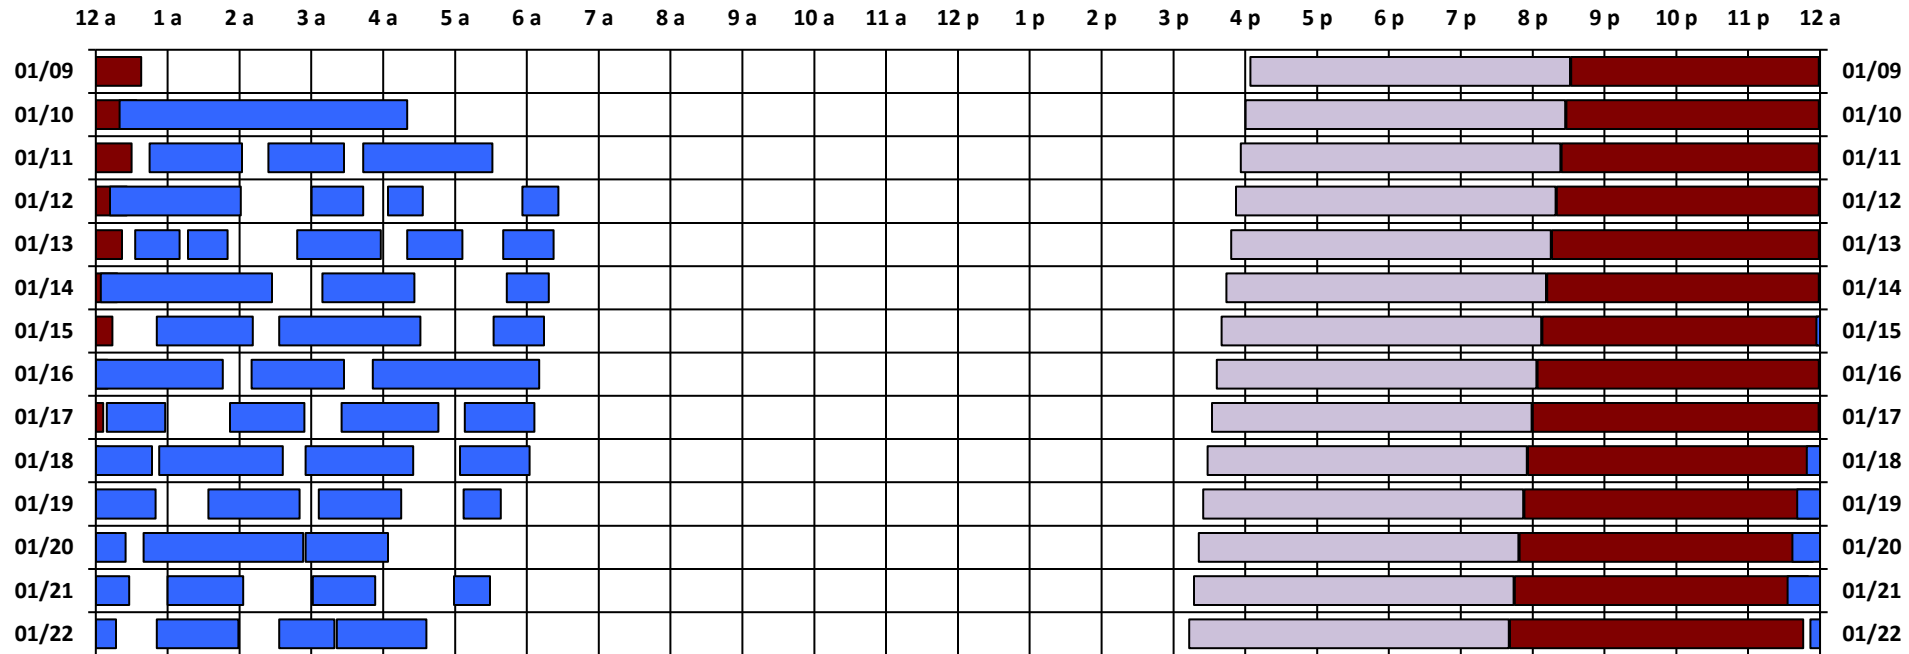

You are viewing the satellite schedule in New Zealand Time. Daylight saving time, when applicable, is included.

SPTR
Skynet
DSCS

South Pole Satellite Schedule

Date	SPTR Pass 1			SPTR Pass 2			SPTR Pass 3			SPTR Pass 4			SPTR Pass 5			Total Dur	DSCS Pass		Skynet Pass	
	Start	End	Dur	Start	End	Dur	Start	End	Dur	Start	End	Dur	Start	End	Dur		Start	End	Start	End
01/09/22	No Pass	No Pass	No Pass	No Pass	No Pass	No Pass	No Pass	No Pass	No Pass	No Pass	No Pass	No Pass	No Pass	No Pass	No Pass	0:00	4:05 P	8:32 P	8:33 P	12:38 A
01/10/22	12:20 A	4:20 A	4:00	No Pass	No Pass	No Pass	No Pass	No Pass	No Pass	No Pass	No Pass	No Pass	No Pass	No Pass	No Pass	4:00	4:01 P	8:28 P	8:29 P	12:34 A
01/11/22	12:45 A	2:02 A	1:17	2:24 A	3:27 A	1:03	3:43 A	5:31 A	1:48	No Pass	No Pass	No Pass	No Pass	No Pass	No Pass	4:08	3:57 P	8:24 P	8:25 P	12:30 A
01/12/22	12:12 A	2:01 A	1:49	3:00 A	3:43 A	0:43	4:04 A	4:33 A	0:29	5:56 A	6:26 A	0:30	No Pass	No Pass	No Pass	3:31	3:53 P	8:20 P	8:21 P	12:26 A
01/13/22	12:33 A	1:10 A	0:37	1:17 A	1:50 A	0:33	2:48 A	3:58 A	1:10	4:20 A	5:06 A	0:46	5:40 A	6:22 A	0:42	3:48	3:49 P	8:16 P	8:17 P	12:22 A
01/14/22	12:04 A	2:27 A	2:23	3:09 A	4:26 A	1:17	5:43 A	6:18 A	0:35	No Pass	No Pass	No Pass	No Pass	No Pass	No Pass	4:15	3:45 P	8:12 P	8:13 P	12:18 A
01/15/22	12:51 A	2:11 A	1:20	2:33 A	4:31 A	1:58	5:32 A	6:14 A	0:42	11:56 P	12:00 A*	0:04	No Pass	No Pass	No Pass	4:04	3:41 P	8:08 P	8:09 P	12:14 A
01/16/22	12:00 A*	1:46 A	1:46	2:10 A	3:27 A	1:17	3:51 A	6:10 A	2:19	No Pass	No Pass	No Pass	No Pass	No Pass	No Pass	5:22	3:37 P	8:04 P	8:05 P	12:10 A
01/17/22	12:09 A	12:58 A	0:49	1:52 A	2:54 A	1:02	3:25 A	4:46 A	1:21	5:08 A	6:06 A	0:58	11:58 P	12:00 A*	0:02	4:12	3:33 P	8:00 P	8:01 P	12:06 A
01/18/22	12:00 A*	12:47 A	0:47	12:53 A	2:36 A	1:43	2:55 A	4:25 A	1:30	5:04 A	6:02 A	0:58	11:48 P	12:00 A*	0:12	5:10	3:29 P	7:56 P	7:57 P	12:02 A
01/19/22	12:00 A*	12:50 A	0:50	1:34 A	2:50 A	1:16	3:06 A	4:15 A	1:09	5:07 A	5:38 A	0:31	11:40 P	12:00 A*	0:20	4:06	3:25 P	7:52 P	7:53 P	11:58 P
01/20/22	12:00 A*	12:25 A	0:25	12:40 A	2:53 A	2:13	2:55 A	4:04 A	1:09	11:36 P	12:00 A*	0:24	No Pass	No Pass	No Pass	4:11	3:21 P	7:48 P	7:49 P	11:54 P
01/21/22	12:00 A*	12:28 A	0:28	1:00 A	2:03 A	1:03	3:01 A	3:53 A	0:52	4:59 A	5:29 A	0:30	11:32 P	12:00 A*	0:28	3:21	3:17 P	7:44 P	7:45 P	11:50 P
01/22/22	12:00 A*	12:17 A	0:17	12:51 A	1:59 A	1:08	2:33 A	3:19 A	0:46	3:21 A	4:36 A	1:15	11:51 P	12:00 A*	0:09	3:35	3:13 P	7:40 P	7:41 P	11:46 P

* Pass continues from previous or into next day.

† An additional pass occurs on this day, not shown on the schedule. Refer to CEL text file for details.