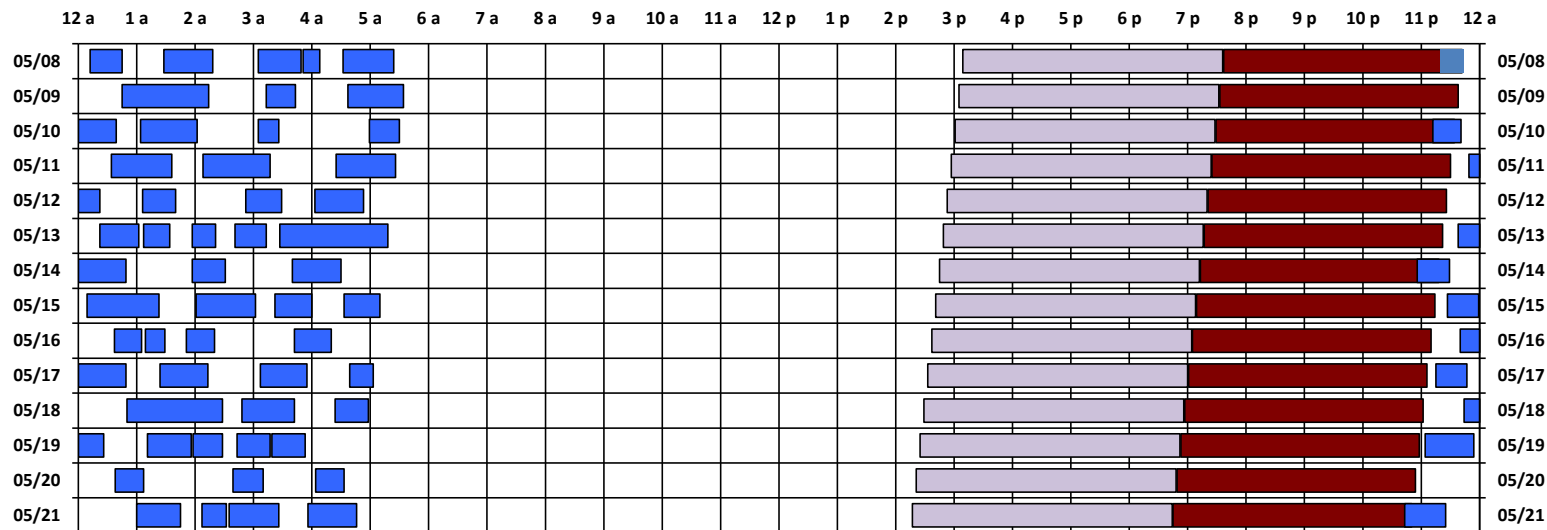

You are viewing the satellite schedule in Eastern Time. Daylight saving time, when applicable, is included.

SPTR
Skynet
DSCS

South Pole Satellite Schedule

Date	SPTR Pass 1			SPTR Pass 2			SPTR Pass 3			SPTR Pass 4			SPTR Pass 5			Total Dur	DSCS Pass		Skynet Pass	
	Start	End	Dur	Start	End	Dur	Start	End	Dur	Start	End	Dur	Start	End	Dur		Start	End	Start	End
05/08/22	12:12 A	12:45 A	0:33	1:28 A	2:18 A	0:50	3:05 A	3:49 A	0:44	3:51 A	4:08 A	0:17	4:32 A	5:24 A	0:52	3:16	3:09 P	7:36 P	7:37 P	11:42 P
05/09/22	12:45 A	2:14 A	1:29	3:13 A	3:43 A	0:30	4:37 A	5:34 A	0:57	No Pass	No Pass	No Pass	No Pass	No Pass	No Pass	2:56	3:05 P	7:32 P	7:33 P	11:38 P
05/10/22	No Pass	12:39 A	No Pass	1:04 A	2:02 A	0:58	3:05 A	3:26 A	0:21	4:59 A	5:30 A	0:31	11:12 P	11:41 P	0:29	2:19	3:01 P	7:28 P	7:29 P	11:34 P
05/11/22	12:34 A	1:36 A	1:02	2:08 A	3:17 A	1:09	4:25 A	5:26 A	1:01	11:49 P	12:00 A*	0:11	No Pass	No Pass	No Pass	3:23	2:57 P	7:24 P	7:25 P	11:30 P
05/12/22	12:00 A*	12:22 A	0:22	1:06 A	1:40 A	0:34	2:52 A	3:29 A	0:37	4:03 A	4:53 A	0:50	No Pass	No Pass	No Pass	2:23	2:53 P	7:20 P	7:21 P	11:26 P
05/13/22	12:22 A	1:02 A	0:40	1:07 A	1:34 A	0:27	1:57 A	2:21 A	0:24	2:41 A	3:13 A	0:32	3:27 A	5:18 A	1:51	3:54	2:49 P	7:16 P	7:17 P	11:22 P
05/14/22	1:57 A	2:31 A	0:34	3:40 A	4:30 A	0:50	10:56 P	11:29 P	0:33	No Pass	No Pass	No Pass	No Pass	No Pass	No Pass	1:57	2:45 P	7:12 P	7:13 P	11:18 P
05/15/22	12:09 A	1:23 A	1:14	2:01 A	3:02 A	1:01	3:22 A	4:00 A	0:38	4:33 A	5:10 A	0:37	11:27 P	11:59 P	0:32	4:02	2:41 P	7:08 P	7:09 P	11:14 P
05/16/22	12:37 A	1:05 A	0:28	1:09 A	1:29 A	0:20	1:51 A	2:20 A	0:29	3:42 A	4:20 A	0:38	11:40 P	12:00 A*	0:20	2:15	2:37 P	7:04 P	7:05 P	11:10 P
05/17/22	12:00 A*	12:49 A	0:49	1:24 A	2:13 A	0:49	3:07 A	3:55 A	0:48	4:39 A	5:03 A	0:24	11:15 P	11:47 P	0:32	3:22	2:33 P	7:00 P	7:01 P	11:06 P
05/18/22	12:50 A	2:28 A	1:38	2:48 A	3:42 A	0:54	4:24 A	4:58 A	0:34	11:44 P	12:00 A*	0:16	No Pass	No Pass	No Pass	3:22	2:29 P	6:56 P	6:57 P	11:02 P
05/19/22	12:00 A*	12:26 A	0:26	1:11 A	1:56 A	0:45	1:58 A	2:28 A	0:30	2:43 A	3:17 A	0:34	3:19 A	3:53 A	0:34	2:49	2:25 P	6:52 P	6:53 P	10:58 P
05/20/22	12:38 A	1:07 A	0:29	2:39 A	3:10 A	0:31	4:04 A	4:33 A	0:29	No Pass	No Pass	No Pass	No Pass	No Pass	No Pass	1:29	2:21 P	6:48 P	6:49 P	10:54 P
05/21/22	1:00 A	1:45 A	0:45	2:07 A	2:32 A	0:25	2:35 A	3:26 A	0:51	3:56 A	4:46 A	0:50	10:43 P	11:25 P	0:42	3:33	2:17 P	6:44 P	6:45 P	10:50 P

* Pass continues from previous or into next day.

† An additional pass occurs on this day, not shown on the schedule. Refer to CEL text file for details.