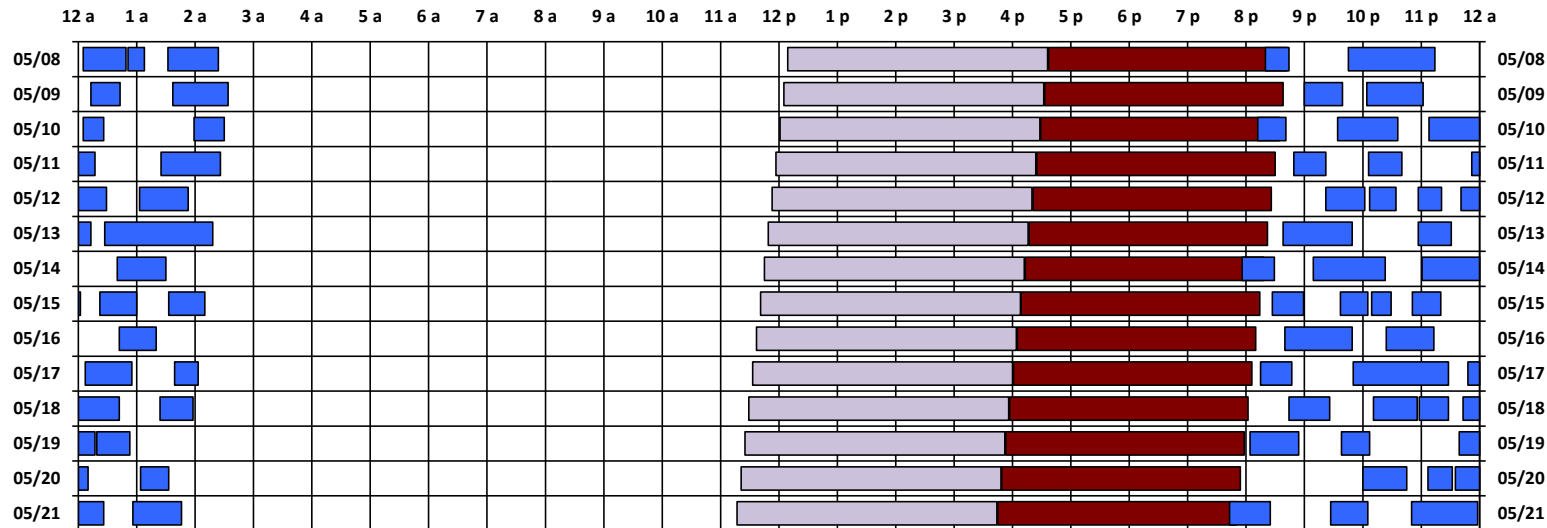

You are viewing the satellite schedule in Pacific Time. Daylight saving time, when applicable, is included.

SPTR
Skynet
DSCS

South Pole Satellite Schedule

Date	SPTR Pass 1			SPTR Pass 2			SPTR Pass 3			SPTR Pass 4			SPTR Pass 5			Total Dur	DSCS Pass		Skynet Pass	
	Start	End	Dur	Start	End	Dur	Start	End	Dur	Start	End	Dur	Start	End	Dur		Start	End	Start	End
05/08/22	12:05 A	12:49 A	0:44	12:51 A	1:08 A	0:17	1:32 A	2:24 A	0:52	8:20 P	8:44 P	0:24	9:45 P	11:14 P	1:29	3:46	12:09 P	4:36 P	4:37 P	8:42 P
05/09/22	12:13 A	12:43 A	0:30	1:37 A	2:34 A	0:57	9:00 P	9:39 P	0:39	10:04 P	11:02 P	0:58	No Pass	No Pass	No Pass	3:04	12:05 P	4:32 P	4:33 P	8:38 P
05/10/22	12:05 A	12:26 A	0:21	1:59 A	2:30 A	0:31	8:12 P	8:41 P	0:29	9:34 P	10:36 P	1:02	11:08 P	12:00 A*	0:52	3:15	12:01 P	4:28 P	4:29 P	8:34 P
05/11/22	12:00 A*	12:17 A	0:17	1:25 A	2:26 A	1:01	8:49 P	9:22 P	0:33	10:06 P	10:40 P	0:34	11:52 P	12:00 A*	0:08	2:33	11:57 A	4:24 P	4:25 P	8:30 P
05/12/22	12:00 A*	12:29 A	0:29	1:03 A	1:53 A	0:50	9:22 P	10:02 P	0:40	10:07 P	10:34 P	0:27	10:57 P	11:21 P	0:24	2:50	11:53 A	4:20 P	4:21 P	8:26 P
05/13/22	12:27 A	2:18 A	1:51	8:38 P	9:49 P	1:11	10:57 P	11:31 P	0:34	No Pass	No Pass	No Pass	No Pass	No Pass	No Pass	3:36	11:49 A	4:16 P	4:17 P	8:22 P
05/14/22	12:40 A	1:30 A	0:50	7:56 P	8:29 P	0:33	9:09 P	10:23 P	1:14	11:01 P	12:00 A*	0:59	No Pass	No Pass	No Pass	3:36	11:45 A	4:12 P	4:13 P	8:18 P
05/15/22	12:00 A*	12:02 A	0:02	12:22 A	1:00 A	0:38	1:33 A	2:10 A	0:37	8:27 P	8:59 P	0:32	9:37 P	10:05 P	0:28	2:17	11:41 A	4:08 P	4:09 P	8:14 P
05/16/22	12:42 A	1:20 A	0:38	8:40 P	9:49 P	1:09	10:24 P	11:13 P	0:49	No Pass	No Pass	No Pass	No Pass	No Pass	No Pass	2:36	11:37 A	4:04 P	4:05 P	8:10 P
05/17/22	12:07 A	12:55 A	0:48	1:39 A	2:03 A	0:24	8:15 P	8:47 P	0:32	9:50 P	11:28 P	1:38	11:48 P	12:00 A*	0:12	3:34	11:33 A	4:00 P	4:01 P	8:06 P
05/18/22	12:00 A*	12:42 A	0:42	1:24 A	1:58 A	0:34	8:44 P	9:26 P	0:42	10:11 P	10:56 P	0:45	10:58 P	11:28 P	0:30	3:13	11:29 A	3:56 P	3:57 P	8:02 P
05/19/22	12:19 A	12:53 A	0:34	8:04 P	8:54 P	0:50	9:38 P	10:07 P	0:29	11:39 P	12:00 A*	0:21	No Pass	No Pass	No Pass	2:14	11:25 A	3:52 P	3:53 P	7:58 P
05/20/22	12:00 A*	12:10 A	0:10	1:04 A	1:33 A	0:29	10:00 P	10:45 P	0:45	11:07 P	11:32 P	0:25	11:35 P	12:00 A*	0:25	2:14	11:21 A	3:48 P	3:49 P	7:54 P
05/21/22	12:00 A*	12:26 A	0:26	12:56 A	1:46 A	0:50	7:43 P	8:25 P	0:42	9:27 P	10:05 P	0:38	10:50 P	11:58 P	1:08	3:44	11:17 A	3:44 P	3:45 P	7:50 P

* Pass continues from previous or into next day.

† An additional pass occurs on this day, not shown on the schedule. Refer to CEL text file for details.