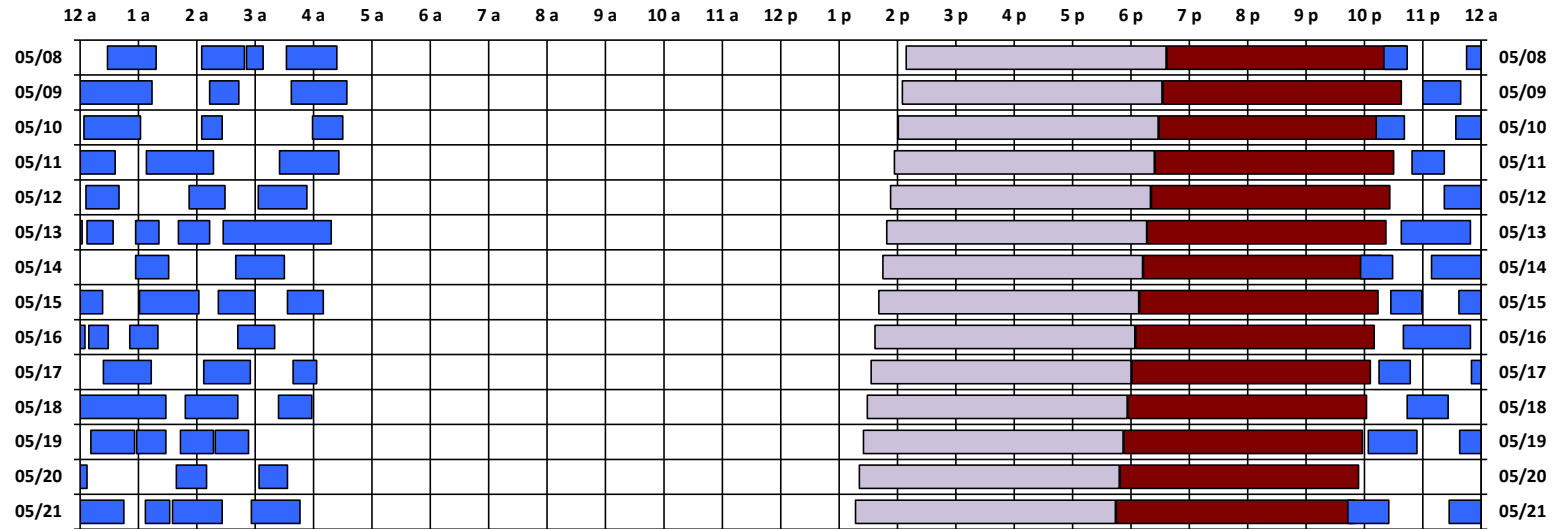

You are viewing the satellite schedule in Central Time. Daylight saving time, when applicable, is included.

SPTR
Skynet
DSCS

South Pole Satellite Schedule

Date	SPTR Pass 1			SPTR Pass 2			SPTR Pass 3			SPTR Pass 4			SPTR Pass 5			Total Dur	DSCS Pass		Skynet Pass	
	Start	End	Dur	Start	End	Dur	Start	End	Dur	Start	End	Dur	Start	End	Dur		Start	End	Start	End
05/08/22	12:28 A	1:18 A	0:50	2:05 A	2:49 A	0:44	2:51 A	3:08 A	0:17	3:32 A	4:24 A	0:52	10:20 P	10:44 P	0:24	3:07	2:09 P	6:36 P	6:37 P	10:42 P
05/09/22	2:13 A	2:43 A	0:30	3:37 A	4:34 A	0:57	11:00 P	11:39 P	0:39	No Pass	No Pass	No Pass	No Pass	No Pass	No Pass	2:06	2:05 P	6:32 P	6:33 P	10:38 P
05/10/22	12:04 A	1:02 A	0:58	2:05 A	2:26 A	0:21	3:59 A	4:30 A	0:31	10:12 P	10:41 P	0:29	11:34 P	12:00 A*	0:26	2:45	2:01 P	6:28 P	6:29 P	10:34 P
05/11/22	12:00 A*	12:36 A	0:36	1:08 A	2:17 A	1:09	3:25 A	4:26 A	1:01	10:49 P	11:22 P	0:33	No Pass	No Pass	No Pass	3:19	1:57 P	6:24 P	6:25 P	10:30 P
05/12/22	12:06 A	12:40 A	0:34	1:52 A	2:29 A	0:37	3:03 A	3:53 A	0:50	11:22 P	12:00 A*	0:38	No Pass	No Pass	No Pass	2:39	1:53 P	6:20 P	6:21 P	10:26 P
05/13/22	12:00 A*	12:02 A	0:02	12:07 A	12:34 A	0:27	12:57 A	1:21 A	0:24	1:41 A	2:13 A	0:32	2:27 A	4:18 A	1:51	3:16	1:49 P	6:16 P	6:17 P	10:22 P
05/14/22	12:57 A	1:31 A	0:34	2:40 A	3:30 A	0:50	9:56 P	10:29 P	0:33	11:09 P	12:00 A*	0:51	No Pass	No Pass	No Pass	2:48	1:45 P	6:12 P	6:13 P	10:18 P
05/15/22	12:00 A*	12:23 A	0:23	1:01 A	2:02 A	1:01	2:22 A	3:00 A	0:38	3:33 A	4:10 A	0:37	10:27 P	10:59 P	0:32	3:11	1:41 P	6:08 P	6:09 P	10:14 P
05/16/22	12:09 A	12:29 A	0:20	12:51 A	1:20 A	0:29	2:42 A	3:20 A	0:38	10:40 P	11:49 P	1:09	No Pass	No Pass	No Pass	2:36	1:37 P	6:04 P	6:05 P	10:10 P
05/17/22	12:24 A	1:13 A	0:49	2:07 A	2:55 A	0:48	3:39 A	4:03 A	0:24	10:15 P	10:47 P	0:32	11:50 P	12:00 A*	0:10	2:43	1:33 P	6:00 P	6:01 P	10:06 P
05/18/22	12:00 A*	1:28 A	1:28	1:48 A	2:42 A	0:54	3:24 A	3:58 A	0:34	10:44 P	11:26 P	0:42	No Pass	No Pass	No Pass	3:38	1:29 P	5:56 P	5:57 P	10:02 P
05/19/22	12:11 A	12:56 A	0:45	12:58 A	1:28 A	0:30	1:43 A	2:17 A	0:34	2:19 A	2:53 A	0:34	10:04 P	10:54 P	0:50	3:13	1:25 P	5:52 P	5:53 P	9:58 P
05/20/22	1:39 A	2:10 A	0:31	3:04 A	3:33 A	0:29	No Pass	No Pass	No Pass	No Pass	No Pass	No Pass	No Pass	No Pass	No Pass	1:00	1:21 P	5:48 P	5:49 P	9:54 P
05/21/22	No Pass	12:45 A	No Pass	1:07 A	1:32 A	0:25	1:35 A	2:26 A	0:51	2:56 A	3:46 A	0:50	9:43 P	10:25 P	0:42	2:48	1:17 P	5:44 P	5:45 P	9:50 P

* Pass continues from previous or into next day.

† An additional pass occurs on this day, not shown on the schedule. Refer to CEL text file for details.