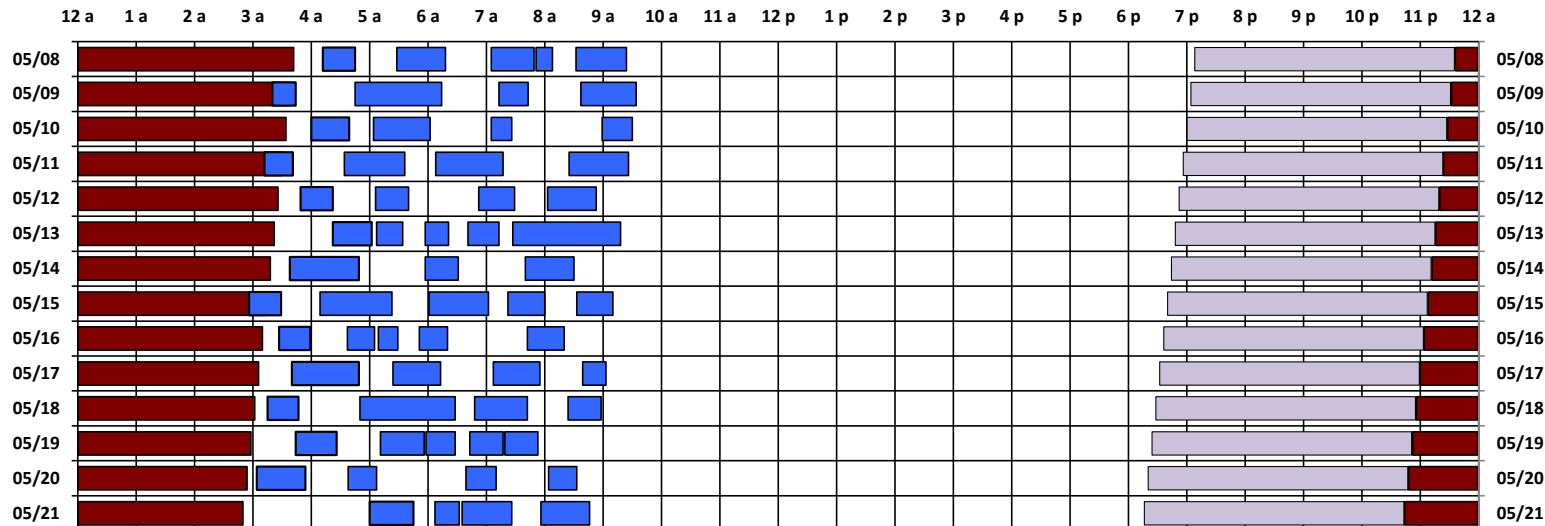

You are viewing the satellite schedule in Zulu (UTC) Time.

SPTR
Skynet
DSCS

South Pole Satellite Schedule

Date	SPTR Pass 1			SPTR Pass 2			SPTR Pass 3			SPTR Pass 4			SPTR Pass 5			Total Dur	DSCS Pass		Skynet Pass	
	Start	End	Dur	Start	End	Dur	Start	End	Dur	Start	End	Dur	Start	End	Dur		Start	End	Start	End
05/08/22	4:12 A	4:45 A	0:33	5:28 A	6:18 A	0:50	7:05 A	7:49 A	0:44	7:51 A	8:08 A	0:17	8:32 A	9:24 A	0:52	3:16	7:09 P	11:36 P	11:37 P	3:42 A
05/09/22	3:20 A	3:44 A	0:24	4:45 A	6:14 A	1:29	7:13 A	7:43 A	0:30	8:37 A	9:34 A	0:57	No Pass	No Pass	No Pass	3:20	7:05 P	11:32 P	11:33 P	3:38 A
05/10/22	4:00 A	4:39 A	0:39	5:04 A	6:02 A	0:58	7:05 A	7:26 A	0:21	8:59 A	9:30 A	0:31	No Pass	No Pass	No Pass	2:29	7:01 P	11:28 P	11:29 P	3:34 A
05/11/22	3:12 A	3:41 A	0:29	4:34 A	5:36 A	1:02	6:08 A	7:17 A	1:09	8:25 A	9:26 A	1:01	No Pass	No Pass	No Pass	3:41	6:57 P	11:24 P	11:25 P	3:30 A
05/12/22	3:49 A	4:22 A	0:33	5:06 A	5:40 A	0:34	6:52 A	7:29 A	0:37	8:03 A	8:53 A	0:50	No Pass	No Pass	No Pass	2:34	6:53 P	11:20 P	11:21 P	3:26 A
05/13/22	4:22 A	5:02 A	0:40	5:07 A	5:34 A	0:27	5:57 A	6:21 A	0:24	6:41 A	7:13 A	0:32	7:27 A	9:18 A	1:51	3:54	6:49 P	11:16 P	11:17 P	3:22 A
05/14/22	3:38 A	4:49 A	1:11	5:57 A	6:31 A	0:34	7:40 A	8:30 A	0:50	No Pass	No Pass	No Pass	No Pass	No Pass	No Pass	2:35	6:45 P	11:12 P	11:13 P	3:18 A
05/15/22	2:56 A	3:29 A	0:33	4:09 A	5:23 A	1:14	6:01 A	7:02 A	1:01	7:22 A	8:00 A	0:38	8:33 A	9:10 A	0:37	4:03	6:41 P	11:08 P	11:09 P	3:14 A
05/16/22	3:27 A	3:59 A	0:32	4:37 A	5:05 A	0:28	5:09 A	5:29 A	0:20	5:51 A	6:20 A	0:29	7:42 A	8:20 A	0:38	2:27	6:37 P	11:04 P	11:05 P	3:10 A
05/17/22	3:40 A	4:49 A	1:09	5:24 A	6:13 A	0:49	7:07 A	7:55 A	0:48	8:39 A	9:03 A	0:24	No Pass	No Pass	No Pass	3:10	6:33 P	11:00 P	11:01 P	3:06 A
05/18/22	3:15 A	3:47 A	0:32	4:50 A	6:28 A	1:38	6:48 A	7:42 A	0:54	8:24 A	8:58 A	0:34	No Pass	No Pass	No Pass	3:38	6:29 P	10:56 P	10:57 P	3:02 A
05/19/22	3:44 A	4:26 A	0:42	5:11 A	5:56 A	0:45	5:58 A	6:28 A	0:30	6:43 A	7:17 A	0:34	7:19 A	7:53 A	0:34	3:05	6:25 P	10:52 P	10:53 P	2:58 A
05/20/22	3:04 A	3:54 A	0:50	4:38 A	5:07 A	0:29	6:39 A	7:10 A	0:31	8:04 A	8:33 A	0:29	No Pass	No Pass	No Pass	2:19	6:21 P	10:48 P	10:49 P	2:54 A
05/21/22	5:00 A	5:45 A	0:45	6:07 A	6:32 A	0:25	6:35 A	7:26 A	0:51	7:56 A	8:46 A	0:50	No Pass	No Pass	No Pass	2:51	6:17 P	10:44 P	10:45 P	2:50 A