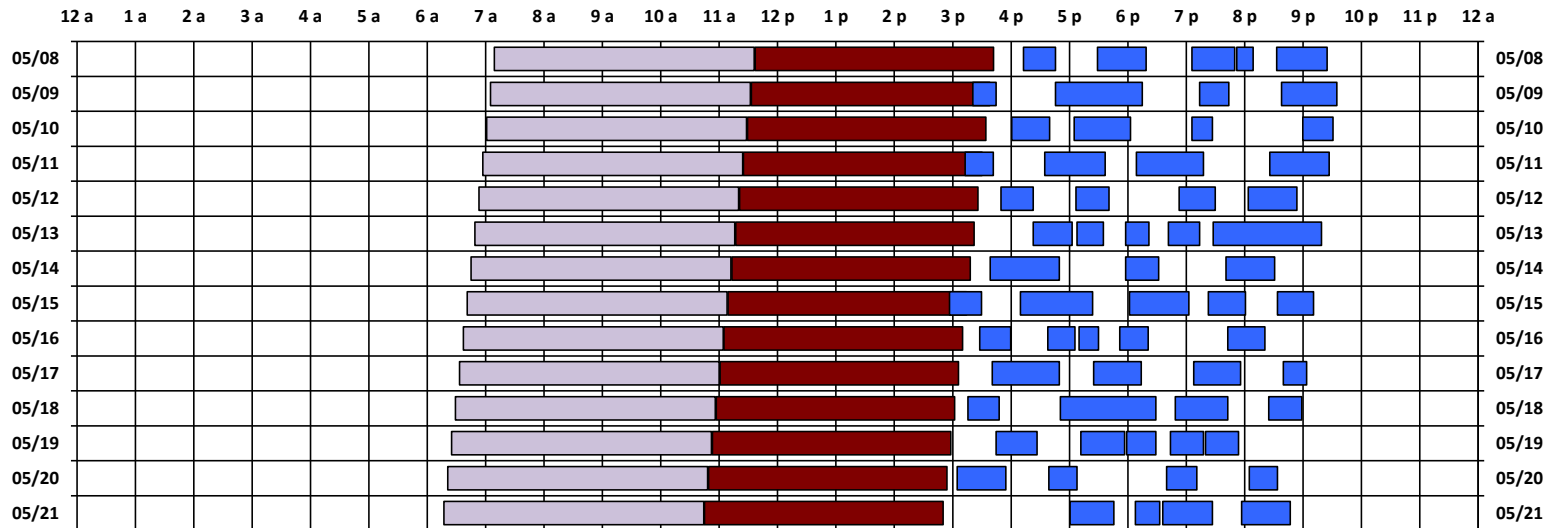

You are viewing the satellite schedule in New Zealand Time. Daylight saving time, when applicable, is included.

SPTR
Skynet
DSCS

South Pole Satellite Schedule

Date	SPTR Pass 1			SPTR Pass 2			SPTR Pass 3			SPTR Pass 4			SPTR Pass 5			Total Dur	DSCS Pass		Skynet Pass	
	Start	End	Dur	Start	End	Dur	Start	End	Dur	Start	End	Dur	Start	End	Dur		Start	End	Start	End
05/08/22	4:12 P	4:45 P	0:33	5:28 P	6:18 P	0:50	7:05 P	7:49 P	0:44	7:51 P	8:08 P	0:17	8:32 P	9:24 P	0:52	3:16	7:09 A	11:36 A	11:37 A	3:42 P
05/09/22	3:20 P	3:44 P	0:24	4:45 P	6:14 P	1:29	7:13 P	7:43 P	0:30	8:37 P	9:34 P	0:57	No Pass	No Pass	No Pass	3:20	7:05 A	11:32 A	11:33 A	3:38 P
05/10/22	4:00 P	4:39 P	0:39	5:04 P	6:02 P	0:58	7:05 P	7:26 P	0:21	8:59 P	9:30 P	0:31	No Pass	No Pass	No Pass	2:29	7:01 A	11:28 A	11:29 A	3:34 P
05/11/22	3:12 P	3:41 P	0:29	4:34 P	5:36 P	1:02	6:08 P	7:17 P	1:09	8:25 P	9:26 P	1:01	No Pass	No Pass	No Pass	3:41	6:57 A	11:24 A	11:25 A	3:30 P
05/12/22	3:49 P	4:22 P	0:33	5:06 P	5:40 P	0:34	6:52 P	7:29 P	0:37	8:03 P	8:53 P	0:50	No Pass	No Pass	No Pass	2:34	6:53 A	11:20 A	11:21 A	3:26 P
05/13/22	4:22 P	5:02 P	0:40	5:07 P	5:34 P	0:27	5:57 P	6:21 P	0:24	6:41 P	7:13 P	0:32	7:27 P	9:18 P	1:51	3:54	6:49 A	11:16 A	11:17 A	3:22 P
05/14/22	3:38 P	4:49 P	1:11	5:57 P	6:31 P	0:34	7:40 P	8:30 P	0:50	No Pass	No Pass	No Pass	No Pass	No Pass	No Pass	2:35	6:45 A	11:12 A	11:13 A	3:18 P
05/15/22	2:56 P	3:29 P	0:33	4:09 P	5:23 P	1:14	6:01 P	7:02 P	1:01	7:22 P	8:00 P	0:38	8:33 P	9:10 P	0:37	4:03	6:41 A	11:08 A	11:09 A	3:14 P
05/16/22	3:27 P	3:59 P	0:32	4:37 P	5:05 P	0:28	5:09 P	5:29 P	0:20	5:51 P	6:20 P	0:29	7:42 P	8:20 P	0:38	2:27	6:37 A	11:04 A	11:05 A	3:10 P
05/17/22	3:40 P	4:49 P	1:09	5:24 P	6:13 P	0:49	7:07 P	7:55 P	0:48	8:39 P	9:03 P	0:24	No Pass	No Pass	No Pass	3:10	6:33 A	11:00 A	11:01 A	3:06 P
05/18/22	3:15 P	3:47 P	0:32	4:50 P	6:28 P	1:38	6:48 P	7:42 P	0:54	8:24 P	8:58 P	0:34	No Pass	No Pass	No Pass	3:38	6:29 A	10:56 A	10:57 A	3:02 P
05/19/22	3:44 P	4:26 P	0:42	5:11 P	5:56 P	0:45	5:58 P	6:28 P	0:30	6:43 P	7:17 P	0:34	7:19 P	7:53 P	0:34	3:05	6:25 A	10:52 A	10:53 A	2:58 P
05/20/22	3:04 P	3:54 P	0:50	4:38 P	5:07 P	0:29	6:39 P	7:10 P	0:31	8:04 P	8:33 P	0:29	No Pass	No Pass	No Pass	2:19	6:21 A	10:48 A	10:49 A	2:54 P
05/21/22	5:00 P	5:45 P	0:45	6:07 P	6:32 P	0:25	6:35 P	7:26 P	0:51	7:56 P	8:46 P	0:50	No Pass	No Pass	No Pass	2:51	6:17 A	10:44 A	10:45 A	2:50 P

* Pass continues from previous or into next day.

† An additional pass occurs on this day, not shown on the schedule. Refer to CEL text file for details.

Schedule updated on 05/11/22