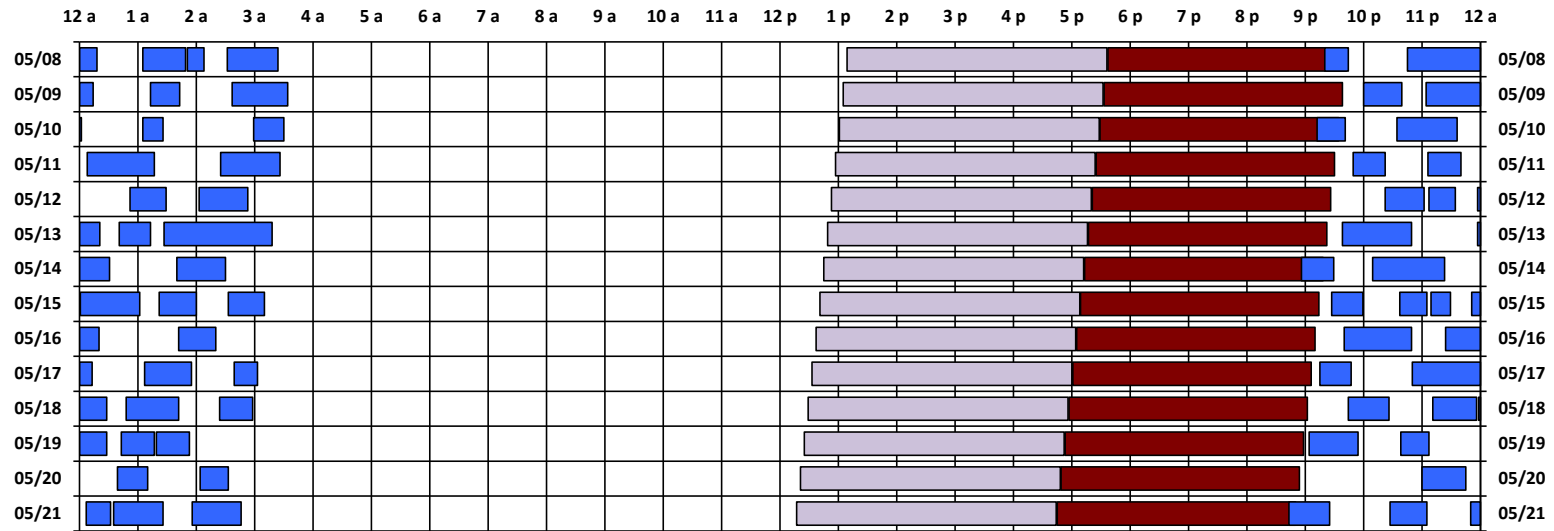

You are viewing the satellite schedule in Mountain Time. Daylight saving time, when applicable, is included.

SPTR
Skynet
DSCS

South Pole Satellite Schedule

Date	SPTR Pass 1			SPTR Pass 2			SPTR Pass 3			SPTR Pass 4			SPTR Pass 5			Total Dur	DSCS Pass		Skynet Pass	
	Start	End	Dur	Start	End	Dur	Start	End	Dur	Start	End	Dur	Start	End	Dur		Start	End	Start	End
05/08/22	12:00 A*	12:18 A	0:18	1:05 A	1:49 A	0:44	1:51 A	2:08 A	0:17	2:32 A	3:24 A	0:52	9:20 P	9:44 P	0:24	2:35	1:09 P	5:36 P	5:37 P	9:42 P
05/09/22	1:13 A	1:43 A	0:30	2:37 A	3:34 A	0:57	10:00 P	10:39 P	0:39	11:04 P	12:00 A*	0:56	No Pass	No Pass	No Pass	3:02	1:05 P	5:32 P	5:33 P	9:38 P
05/10/22	12:00 A*	12:02 A	0:02	1:05 A	1:26 A	0:21	2:59 A	3:30 A	0:31	9:12 P	9:41 P	0:29	10:34 P	11:36 P	1:02	2:25	1:01 P	5:28 P	5:29 P	9:34 P
05/11/22	12:08 A	1:17 A	1:09	2:25 A	3:26 A	1:01	9:49 P	10:22 P	0:33	11:06 P	11:40 P	0:34	No Pass	No Pass	No Pass	3:17	12:57 P	5:24 P	5:25 P	9:30 P
05/12/22	12:52 A	1:29 A	0:37	2:03 A	2:53 A	0:50	10:22 P	11:02 P	0:40	11:07 P	11:34 P	0:27	11:57 P	12:00 A*	0:03	2:37	12:53 P	5:20 P	5:21 P	9:26 P
05/13/22	12:00 A*	12:21 A	0:21	12:41 A	1:13 A	0:32	1:27 A	3:18 A	1:51	9:38 P	10:49 P	1:11	11:57 P	12:00 A*	0:03	3:58	12:49 P	5:16 P	5:17 P	9:22 P
05/14/22	12:00 A*	12:31 A	0:31	1:40 A	2:30 A	0:50	8:56 P	9:29 P	0:33	10:09 P	11:23 P	1:14	No Pass	No Pass	No Pass	3:08	12:45 P	5:12 P	5:13 P	9:18 P
05/15/22	12:01 A	1:02 A	1:01	1:22 A	2:00 A	0:38	2:33 A	3:10 A	0:37	9:27 P	9:59 P	0:32	10:37 P	11:05 P	0:28	3:16	12:41 P	5:08 P	5:09 P	9:14 P
05/16/22	1:42 A	2:20 A	0:38	9:40 P	10:49 P	1:09	11:24 P	12:00 A*	0:36	No Pass	No Pass	No Pass	No Pass	No Pass	No Pass	2:23	12:37 P	5:04 P	5:05 P	9:10 P
05/17/22	12:00 A*	12:13 A	0:13	1:07 A	1:55 A	0:48	2:39 A	3:03 A	0:24	9:15 P	9:47 P	0:32	10:50 P	12:00 A*	1:10	3:07	12:33 P	5:00 P	5:01 P	9:06 P
05/18/22	12:00 A*	12:28 A	0:28	12:48 A	1:42 A	0:54	2:24 A	2:58 A	0:34	9:44 P	10:26 P	0:42	11:11 P	11:56 P	0:45	3:23	12:29 P	4:56 P	4:57 P	9:02 P
05/19/22	12:43 A	1:17 A	0:34	1:19 A	1:53 A	0:34	9:04 P	9:54 P	0:50	10:38 P	11:07 P	0:29	No Pass	No Pass	No Pass	2:27	12:25 P	4:52 P	4:53 P	8:58 P
05/20/22	12:39 A	1:10 A	0:31	2:04 A	2:33 A	0:29	11:00 P	11:45 P	0:45	No Pass	No Pass	No Pass	No Pass	No Pass	No Pass	1:45	12:21 P	4:48 P	4:49 P	8:54 P
05/21/22	12:07 A	12:32 A	0:25	12:35 A	1:26 A	0:51	1:56 A	2:46 A	0:50	8:43 P	9:25 P	0:42	10:27 P	11:05 P	0:38	3:26	12:17 P	4:44 P	4:45 P	8:50 P

* Pass continues from previous or into next day.

† An additional pass occurs on this day, not shown on the schedule. Refer to CEL text file for details.