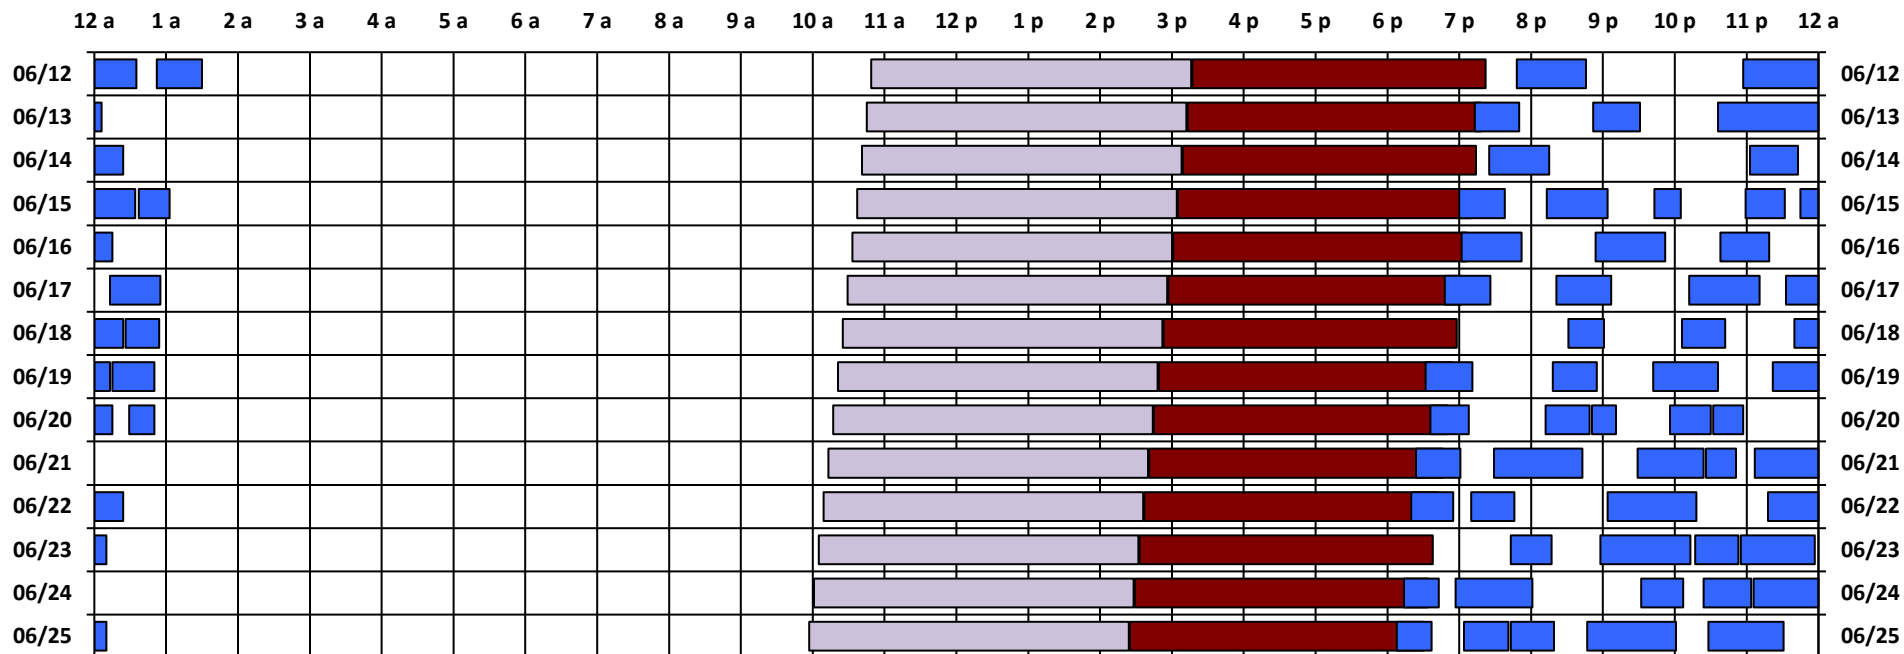

You are viewing the satellite schedule in Mountain Time. Daylight saving time, when applicable, is included.

SPTR
Skynet
DSCS

South Pole Satellite Schedule

Date	SPTR Pass 1			SPTR Pass 2			SPTR Pass 3			SPTR Pass 4			SPTR Pass 5			Total Dur	DSCS Pass		Skynet Pass	
	Start	End	Dur	Start	End	Dur	Start	End	Dur	Start	End	Dur	Start	End	Dur		Start	End	Start	End
06/12/22	12:00 A*	12:35 A	0:35	12:52 A	1:30 A	0:38	7:48 P	8:46 P	0:58	10:57 P	12:00 A*	1:03	No Pass	No Pass	No Pass	3:14	10:49 A	3:16 P	3:17 P	7:22 P
06/13/22	12:00 A*	12:06 A	0:06	7:13 P	7:50 P	0:37	8:52 P	9:31 P	0:39	10:36 P	12:00 A*	1:24	No Pass	No Pass	No Pass	2:46	10:45 A	3:12 P	3:13 P	7:18 P
06/14/22	12:00 A*	12:24 A	0:24	7:25 P	8:15 P	0:50	11:03 P	11:43 P	0:40	No Pass	No Pass	No Pass	No Pass	No Pass	No Pass	1:54	10:41 A	3:08 P	3:09 P	7:14 P
06/15/22	No Pass	12:34 A	No Pass	12:37 A	1:03 A	0:26	7:00 P	7:38 P	0:38	8:13 P	9:04 P	0:51	9:43 P	10:05 P	0:22	2:17	10:37 A	3:04 P	3:05 P	7:10 P
06/16/22	7:02 P	7:52 P	0:50	8:54 P	9:52 P	0:58	10:38 P	11:19 P	0:41	No Pass	No Pass	No Pass	No Pass	No Pass	No Pass	2:29	10:33 A	3:00 P	3:01 P	7:06 P
06/17/22	12:13 A	12:55 A	0:42	6:48 P	7:26 P	0:38	8:21 P	9:07 P	0:46	10:12 P	11:11 P	0:59	11:33 P	12:00 A*	0:27	3:32	10:29 A	2:56 P	2:57 P	7:02 P
06/18/22	12:00 A*	12:24 A	0:24	12:26 A	12:54 A	0:28	8:31 P	9:01 P	0:30	10:06 P	10:42 P	0:36	11:40 P	12:00 A*	0:20	2:18	10:25 A	2:52 P	2:53 P	6:58 P
06/19/22	12:00 A*	12:13 A	0:13	12:15 A	12:50 A	0:35	6:32 P	7:11 P	0:39	8:18 P	8:55 P	0:37	9:42 P	10:36 P	0:54	2:58	10:21 A	2:48 P	2:49 P	6:54 P
06/20/22	12:29 A	12:50 A	0:21	6:36 P	7:08 P	0:32	8:12 P	8:49 P	0:37	8:51 P	9:11 P	0:20	9:56 P	10:30 P	0:34	2:24	10:17 A	2:44 P	2:45 P	6:50 P
06/21/22	6:24 P	7:01 P	0:37	7:29 P	8:43 P	1:14	9:29 P	10:24 P	0:55	10:26 P	10:51 P	0:25	11:07 P	12:00 A*	0:53	4:04	10:13 A	2:40 P	2:41 P	6:46 P
06/22/22	12:00 A*	12:24 A	0:24	6:20 P	6:55 P	0:35	7:10 P	7:46 P	0:36	9:04 P	10:18 P	1:14	11:18 P	12:00 A*	0:42	3:31	10:09 A	2:36 P	2:37 P	6:42 P
06/23/22	12:00 A*	12:10 A	0:10	7:43 P	8:17 P	0:34	8:58 P	10:13 P	1:15	10:17 P	10:53 P	0:36	10:55 P	11:57 P	1:02	3:37	10:05 A	2:32 P	2:33 P	6:38 P
06/24/22	6:14 P	6:43 P	0:29	6:57 P	8:01 P	1:04	9:32 P	10:07 P	0:35	10:24 P	11:04 P	0:40	11:06 P	12:00 A*	0:54	3:42	10:01 A	2:28 P	2:29 P	6:34 P
06/25/22	12:00 A*	12:10 A	0:10	6:08 P	6:37 P	0:29	7:04 P	7:41 P	0:37	7:43 P	8:19 P	0:36	8:47 P	10:01 P	1:14	3:06	9:57 A	2:24 P	2:25 P	6:30 P

* Pass continues from previous or into next day.

† An additional pass occurs on this day, not shown on the schedule. Refer to CEL text file for details.