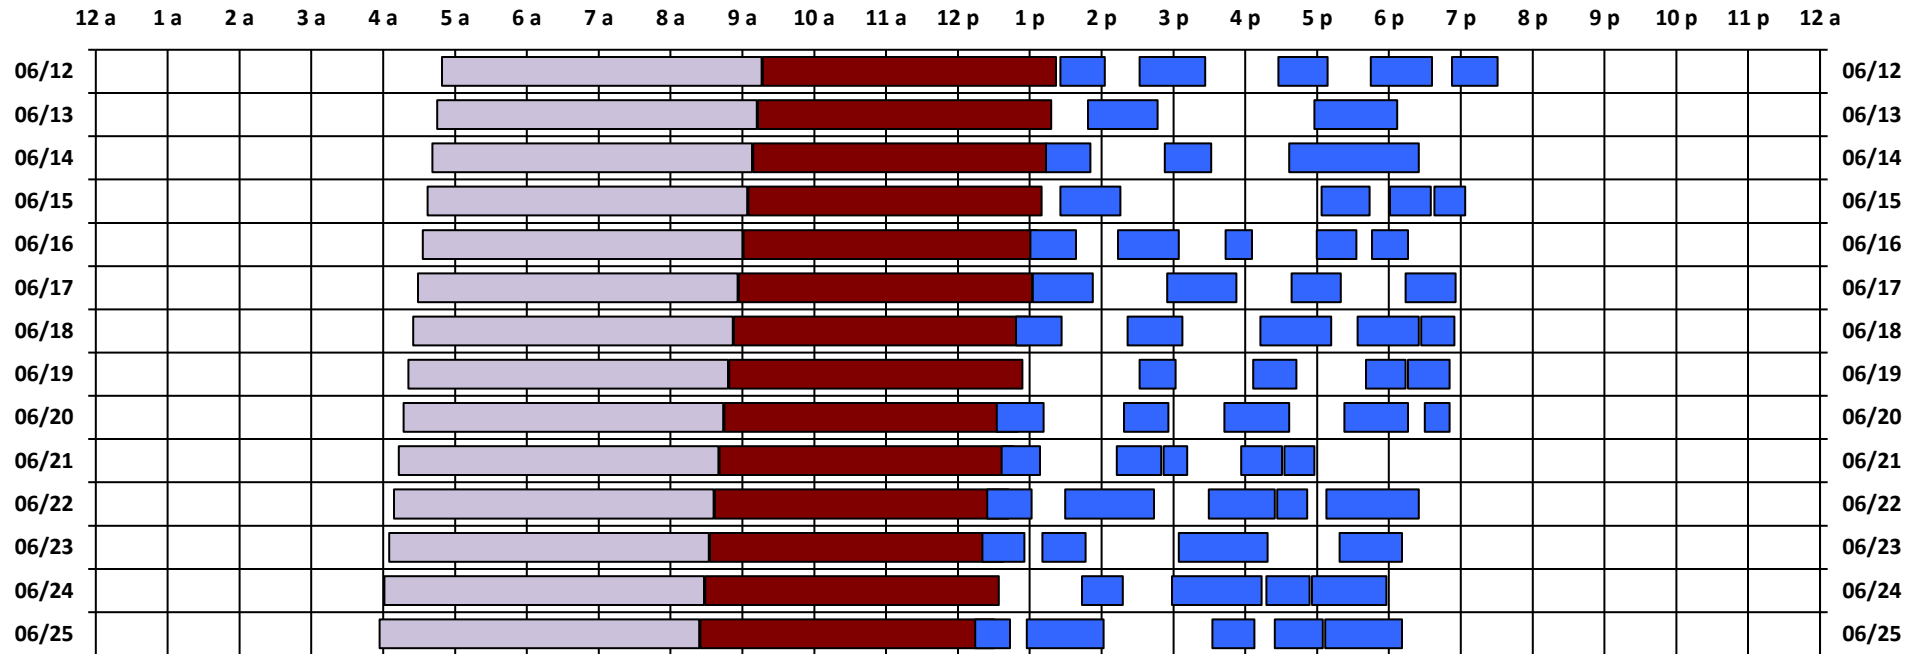

You are viewing the satellite schedule in New Zealand Time. Daylight saving time, when applicable, is included.

SPTR
Skynet
DSCS

South Pole Satellite Schedule

Date	SPTR Pass 1			SPTR Pass 2			SPTR Pass 3			SPTR Pass 4			SPTR Pass 5			Total Dur	DSCS Pass		Skynet Pass	
	Start	End	Dur	Start	End	Dur	Start	End	Dur	Start	End	Dur	Start	End	Dur		Start	End	Start	End
06/12/22	1:25 P	2:02 P	0:37	2:31 P	3:26 P	0:55	4:27 P	5:08 P	0:41	5:44 P	6:35 P	0:51	6:52 P	7:30 P	0:38	3:42	4:49 A	9:16 A	9:17 A	1:22 P
06/13/22	1:48 P	2:46 P	0:58	4:57 P	6:06 P	1:09	No Pass	No Pass	No Pass	No Pass	No Pass	No Pass	No Pass	No Pass	No Pass	2:07	4:45 A	9:12 A	9:13 A	1:18 P
06/14/22	1:13 P	1:50 P	0:37	2:52 P	3:31 P	0:39	4:36 P	6:24 P	1:48	No Pass	No Pass	No Pass	No Pass	No Pass	No Pass	3:04	4:41 A	9:08 A	9:09 A	1:14 P
06/15/22	1:25 P	2:15 P	0:50	5:03 P	5:43 P	0:40	6:00 P	6:34 P	0:34	6:37 P	7:03 P	0:26	No Pass	No Pass	No Pass	2:30	4:37 A	9:04 A	9:05 A	1:10 P
06/16/22	1:00 P	1:38 P	0:38	2:13 P	3:04 P	0:51	3:43 P	4:05 P	0:22	4:59 P	5:32 P	0:33	5:45 P	6:15 P	0:30	2:54	4:33 A	9:00 A	9:01 A	1:06 P
06/17/22	1:02 P	1:52 P	0:50	2:54 P	3:52 P	0:58	4:38 P	5:19 P	0:41	6:13 P	6:55 P	0:42	No Pass	No Pass	No Pass	3:11	4:29 A	8:56 A	8:57 A	1:02 P
06/18/22	12:48 P	1:26 P	0:38	2:21 P	3:07 P	0:46	4:12 P	5:11 P	0:59	5:33 P	6:24 P	0:51	6:26 P	6:54 P	0:28	3:42	4:25 A	8:52 A	8:53 A	12:58 P
06/19/22	2:31 P	3:01 P	0:30	4:06 P	4:42 P	0:36	5:40 P	6:13 P	0:33	6:15 P	6:50 P	0:35	No Pass	No Pass	No Pass	2:14	4:21 A	8:48 A	8:49 A	12:54 P
06/20/22	12:32 P	1:11 P	0:39	2:18 P	2:55 P	0:37	3:42 P	4:36 P	0:54	5:22 P	6:15 P	0:53	6:29 P	6:50 P	0:21	3:24	4:17 A	8:44 A	8:45 A	12:50 P
06/21/22	12:36 P	1:08 P	0:32	2:12 P	2:49 P	0:37	2:51 P	3:11 P	0:20	3:56 P	4:30 P	0:34	4:32 P	4:57 P	0:25	2:28	4:13 A	8:40 A	8:41 A	12:46 P
06/22/22	12:24 P	1:01 P	0:37	1:29 P	2:43 P	1:14	3:29 P	4:24 P	0:55	4:26 P	4:51 P	0:25	5:07 P	6:24 P	1:17	4:28	4:09 A	8:36 A	8:37 A	12:42 P
06/23/22	12:20 P	12:55 P	0:35	1:10 P	1:46 P	0:36	3:04 P	4:18 P	1:14	5:18 P	6:10 P	0:52	No Pass	No Pass	No Pass	3:17	4:05 A	8:32 A	8:33 A	12:38 P
06/24/22	1:43 P	2:17 P	0:34	2:58 P	4:13 P	1:15	4:17 P	4:53 P	0:36	4:55 P	5:57 P	1:02	No Pass	No Pass	No Pass	3:27	4:01 A	8:28 A	8:29 A	12:34 P
06/25/22	12:14 P	12:43 P	0:29	12:57 P	2:01 P	1:04	3:32 P	4:07 P	0:35	4:24 P	5:04 P	0:40	5:06 P	6:10 P	1:04	3:52	3:57 A	8:24 A	8:25 A	12:30 P

* Pass continues from previous or into next day.

† An additional pass occurs on this day, not shown on the schedule. Refer to CEL text file for details.