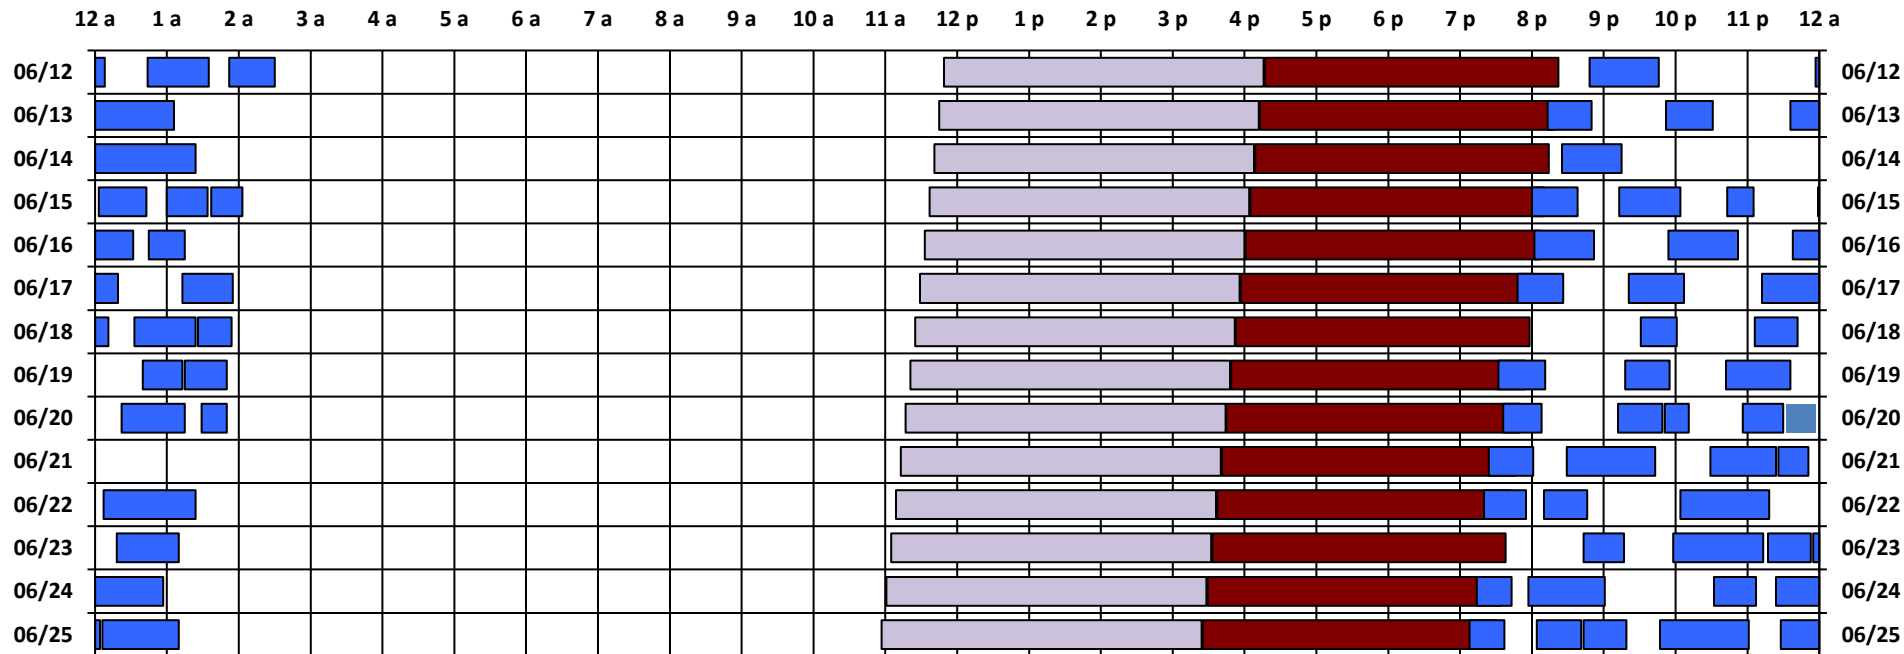

You are viewing the satellite schedule in Central Time. Daylight saving time, when applicable, is included.

SPTR
Skynet
DSCS

South Pole Satellite Schedule

Date	SPTR Pass 1			SPTR Pass 2			SPTR Pass 3			SPTR Pass 4			SPTR Pass 5			Total Dur	DSCS Pass		Skynet Pass	
	Start	End	Dur	Start	End	Dur	Start	End	Dur	Start	End	Dur	Start	End	Dur		Start	End	Start	End
06/12/22	12:00 A*	12:08 A	0:08	12:44 A	1:35 A	0:51	1:52 A	2:30 A	0:38	8:48 P	9:46 P	0:58	11:57 P	12:00 A*	0:03	2:38	11:49 A	4:16 P	4:17 P	8:22 P
06/13/22	12:00 A*	1:06 A	1:06	8:13 P	8:50 P	0:37	9:52 P	10:31 P	0:39	11:36 P	12:00 A*	0:24	No Pass	No Pass	No Pass	2:46	11:45 A	4:12 P	4:13 P	8:18 P
06/14/22	12:00 A*	1:24 A	1:24	8:25 P	9:15 P	0:50	No Pass	No Pass	No Pass	No Pass	No Pass	No Pass	No Pass	No Pass	No Pass	2:14	11:41 A	4:08 P	4:09 P	8:14 P
06/15/22	12:03 A	12:43 A	0:40	1:00 A	1:34 A	0:34	1:37 A	2:03 A	0:26	8:00 P	8:38 P	0:38	9:13 P	10:04 P	0:51	3:09	11:37 A	4:04 P	4:05 P	8:10 P
06/16/22	12:45 A	1:15 A	0:30	8:02 P	8:52 P	0:50	9:54 P	10:52 P	0:58	11:38 P	12:00 A*	0:22	No Pass	No Pass	No Pass	2:40	11:33 A	4:00 P	4:01 P	8:06 P
06/17/22	12:00 A*	12:19 A	0:19	1:13 A	1:55 A	0:42	7:48 P	8:26 P	0:38	9:21 P	10:07 P	0:46	11:12 P	12:00 A*	0:48	3:13	11:29 A	3:56 P	3:57 P	8:02 P
06/18/22	12:00 A*	12:11 A	0:11	12:33 A	1:24 A	0:51	1:26 A	1:54 A	0:28	9:31 P	10:01 P	0:30	11:06 P	11:42 P	0:36	2:36	11:25 A	3:52 P	3:53 P	7:58 P
06/19/22	12:40 A	1:13 A	0:33	1:15 A	1:50 A	0:35	7:32 P	8:11 P	0:39	9:18 P	9:55 P	0:37	10:42 P	11:36 P	0:54	3:18	11:21 A	3:48 P	3:49 P	7:54 P
06/20/22	12:22 A	1:15 A	0:53	1:29 A	1:50 A	0:21	7:36 P	8:08 P	0:32	9:12 P	9:49 P	0:37	9:51 P	10:11 P	0:20	2:43	11:17 A	3:44 P	3:45 P	7:50 P
06/21/22	7:24 P	8:01 P	0:37	8:29 P	9:43 P	1:14	10:29 P	11:24 P	0:55	11:26 P	11:51 P	0:25	No Pass	No Pass	No Pass	3:11	11:13 A	3:40 P	3:41 P	7:46 P
06/22/22	12:07 A	1:24 A	1:17	7:20 P	7:55 P	0:35	8:10 P	8:46 P	0:36	10:04 P	11:18 P	1:14	No Pass	No Pass	No Pass	3:42	11:09 A	3:36 P	3:37 P	7:42 P
06/23/22	12:18 A	1:10 A	0:52	8:43 P	9:17 P	0:34	9:58 P	11:13 P	1:15	11:17 P	11:53 P	0:36	11:55 P	12:00 A*	0:05	3:22	11:05 A	3:32 P	3:33 P	7:38 P
06/24/22	12:00 A*	12:57 A	0:57	7:14 P	7:43 P	0:29	7:57 P	9:01 P	1:04	10:32 P	11:07 P	0:35	11:24 P	12:00 A*	0:36	3:41	11:01 A	3:28 P	3:29 P	7:34 P
06/25/22	12:00 A*	12:04 A	0:04	12:06 A	1:10 A	1:04	7:08 P	7:37 P	0:29	8:04 P	8:41 P	0:37	8:43 P	9:19 P	0:36	2:50	10:57 A	3:24 P	3:25 P	7:30 P

* Pass continues from previous or into next day.

† An additional pass occurs on this day, not shown on the schedule. Refer to CEL text file for details.