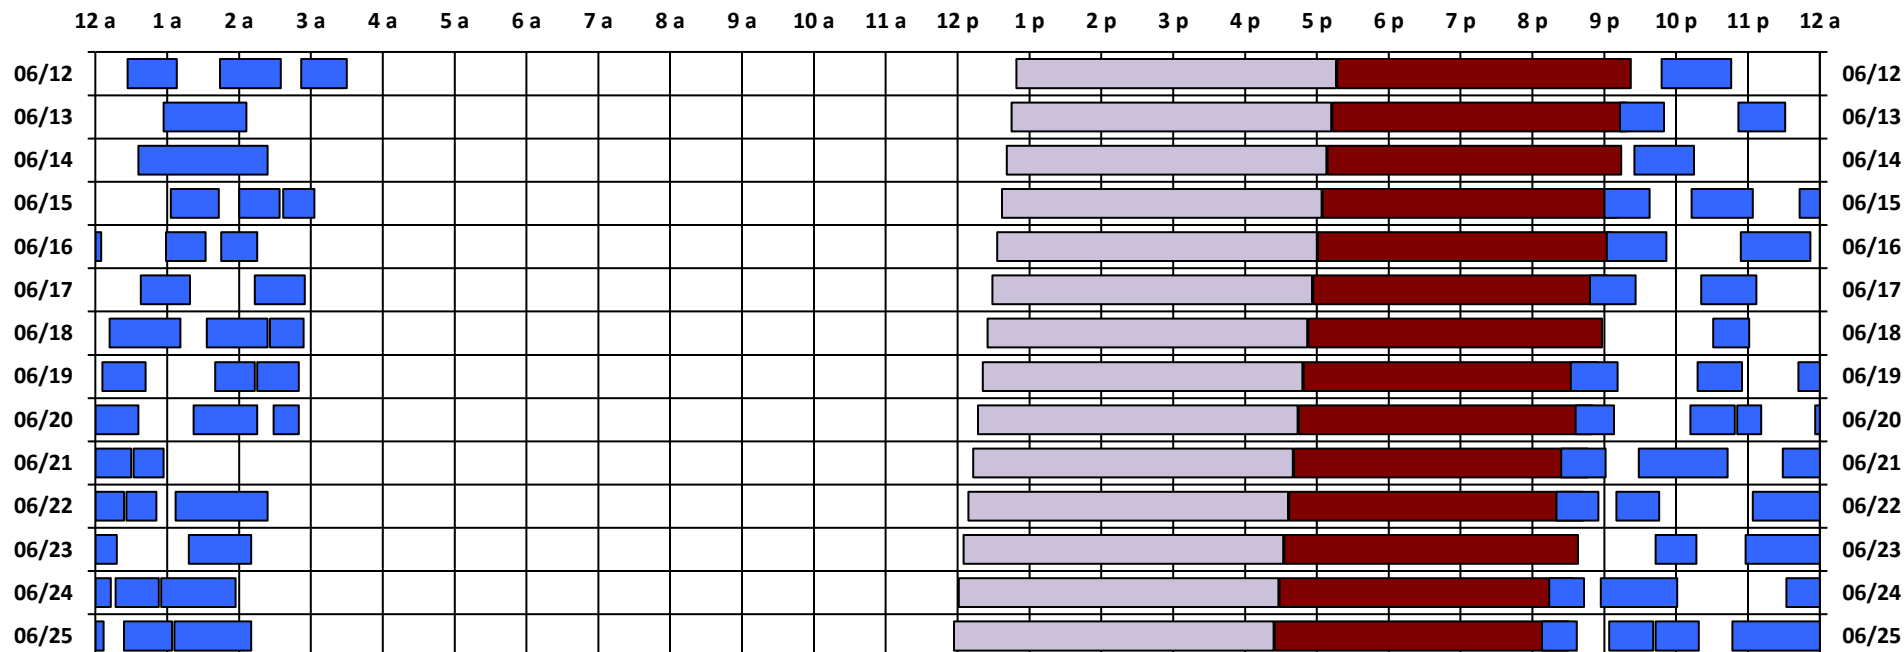

You are viewing the satellite schedule in Eastern Time. Daylight saving time, when applicable, is included.

SPTR
Skynet
DSCS

South Pole Satellite Schedule

Date	SPTR Pass 1			SPTR Pass 2			SPTR Pass 3			SPTR Pass 4			SPTR Pass 5			Total Dur	DSCS Pass		Skynet Pass	
	Start	End	Dur	Start	End	Dur	Start	End	Dur	Start	End	Dur	Start	End	Dur		Start	End	Start	End
06/12/22	12:27 A	1:08 A	0:41	1:44 A	2:35 A	0:51	2:52 A	3:30 A	0:38	9:48 P	10:46 P	0:58	No Pass	No Pass	No Pass	3:08	12:49 P	5:16 P	5:17 P	9:22 P
06/13/22	12:57 A	2:06 A	1:09	9:13 P	9:50 P	0:37	10:52 P	11:31 P	0:39	No Pass	No Pass	No Pass	No Pass	No Pass	No Pass	2:25	12:45 P	5:12 P	5:13 P	9:18 P
06/14/22	12:36 A	2:24 A	1:48	9:25 P	10:15 P	0:50	No Pass	No Pass	No Pass	No Pass	No Pass	No Pass	No Pass	No Pass	No Pass	2:38	12:41 P	5:08 P	5:09 P	9:14 P
06/15/22	1:03 A	1:43 A	0:40	2:00 A	2:34 A	0:34	2:37 A	3:03 A	0:26	9:00 P	9:38 P	0:38	10:13 P	11:04 P	0:51	3:09	12:37 P	5:04 P	5:05 P	9:10 P
06/16/22	12:59 A	1:32 A	0:33	1:45 A	2:15 A	0:30	9:02 P	9:52 P	0:50	10:54 P	11:52 P	0:58	No Pass	No Pass	No Pass	2:51	12:33 P	5:00 P	5:01 P	9:06 P
06/17/22	12:38 A	1:19 A	0:41	2:13 A	2:55 A	0:42	8:48 P	9:26 P	0:38	10:21 P	11:07 P	0:46	No Pass	No Pass	No Pass	2:47	12:29 P	4:56 P	4:57 P	9:02 P
06/18/22	12:12 A	1:11 A	0:59	1:33 A	2:24 A	0:51	2:26 A	2:54 A	0:28	10:31 P	11:01 P	0:30	No Pass	No Pass	No Pass	2:48	12:25 P	4:52 P	4:53 P	8:58 P
06/19/22	12:06 A	12:42 A	0:36	1:40 A	2:13 A	0:33	2:15 A	2:50 A	0:35	8:32 P	9:11 P	0:39	10:18 P	10:55 P	0:37	3:00	12:21 P	4:48 P	4:49 P	8:54 P
06/20/22	1:22 A	2:15 A	0:53	2:29 A	2:50 A	0:21	8:36 P	9:08 P	0:32	10:12 P	10:49 P	0:37	10:51 P	11:11 P	0:20	2:43	12:17 P	4:44 P	4:45 P	8:50 P
06/21/22	12:32 A	12:57 A	0:25	8:24 P	9:01 P	0:37	9:29 P	10:43 P	1:14	11:29 P	12:00 A*	0:31	No Pass	No Pass	No Pass	2:47	12:13 P	4:40 P	4:41 P	8:46 P
06/22/22	12:00 A*	12:24 A	0:24	12:26 A	12:51 A	0:25	1:07 A	2:24 A	1:17	8:20 P	8:55 P	0:35	9:10 P	9:46 P	0:36	3:17	12:09 P	4:36 P	4:37 P	8:42 P
06/23/22	1:18 A	2:10 A	0:52	9:43 P	10:17 P	0:34	10:58 P	12:00 A*	1:02	No Pass	No Pass	No Pass	No Pass	No Pass	No Pass	2:28	12:05 P	4:32 P	4:33 P	8:38 P
06/24/22	12:00 A*	12:13 A	0:13	12:17 A	12:53 A	0:36	12:55 A	1:57 A	1:02	8:14 P	8:43 P	0:29	8:57 P	10:01 P	1:04	3:24	12:01 P	4:28 P	4:29 P	8:34 P
06/25/22	12:24 A	1:04 A	0:40	1:06 A	2:10 A	1:04	8:08 P	8:37 P	0:29	9:04 P	9:41 P	0:37	9:43 P	10:19 P	0:36	3:26	11:57 A	4:24 P	4:25 P	8:30 P

* Pass continues from previous or into next day.

† An additional pass occurs on this day, not shown on the schedule. Refer to CEL text file for details.