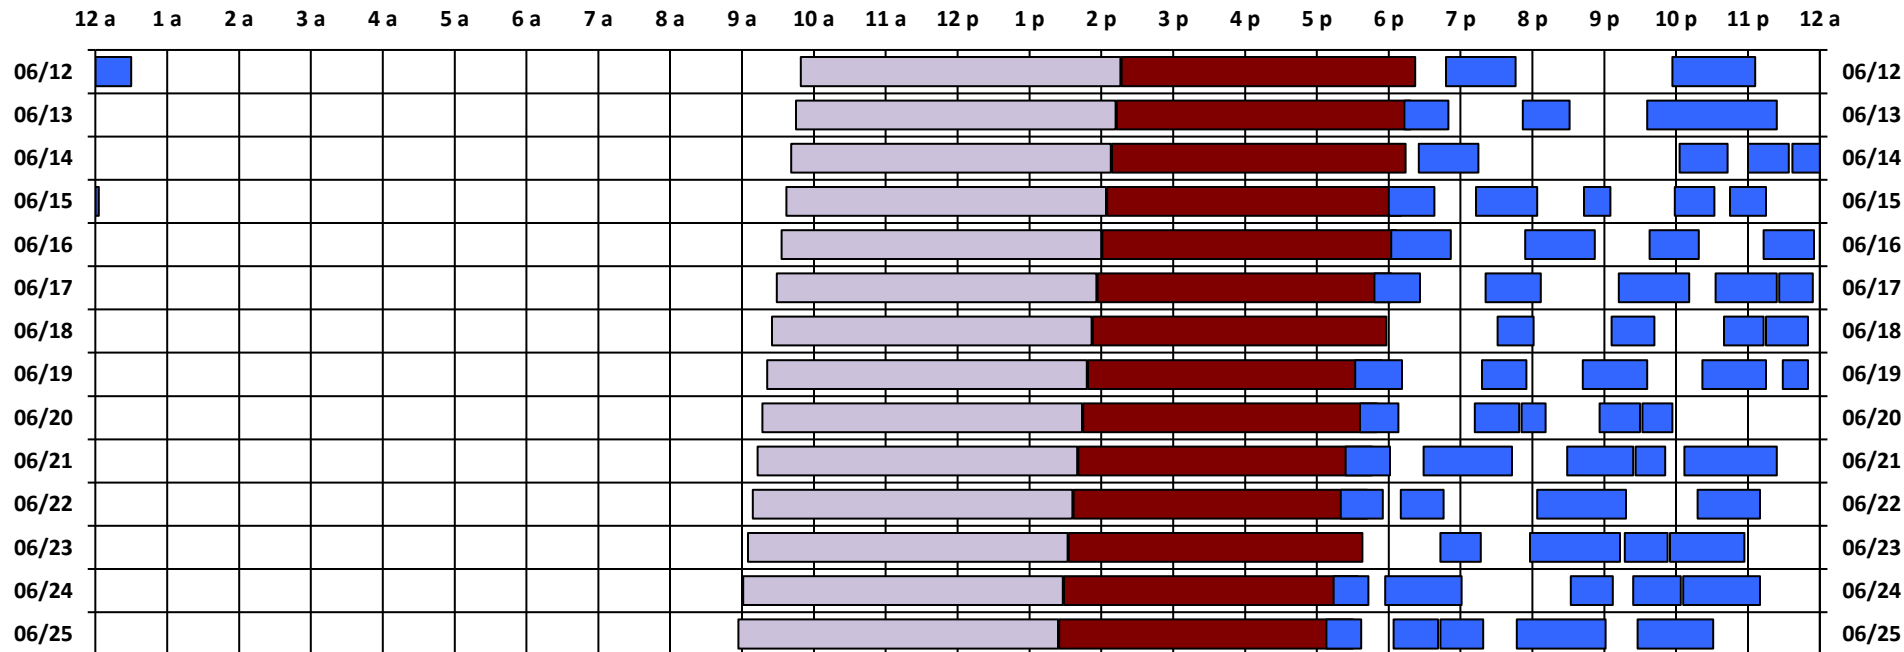

You are viewing the satellite schedule in Pacific Time. Daylight saving time, when applicable, is included.

SPTR
Skynet
DSCS

South Pole Satellite Schedule

Date	SPTR Pass 1			SPTR Pass 2			SPTR Pass 3			SPTR Pass 4			SPTR Pass 5			Total Dur	DSCS Pass		Skynet Pass	
	Start	End	Dur	Start	End	Dur	Start	End	Dur	Start	End	Dur	Start	End	Dur		Start	End	Start	End
06/12/22	12:00 A*	12:30 A	0:30	6:48 P	7:46 P	0:58	9:57 P	11:06 P	1:09	No Pass	No Pass	No Pass	No Pass	No Pass	No Pass	2:37	9:49 A	2:16 P	2:17 P	6:22 P
06/13/22	6:13 P	6:50 P	0:37	7:52 P	8:31 P	0:39	9:36 P	11:24 P	1:48	No Pass	No Pass	No Pass	No Pass	No Pass	No Pass	3:04	9:45 A	2:12 P	2:13 P	6:18 P
06/14/22	6:25 P	7:15 P	0:50	10:03 P	10:43 P	0:40	11:00 P	11:34 P	0:34	11:37 P	12:00 A*	0:23	No Pass	No Pass	No Pass	2:27	9:41 A	2:08 P	2:09 P	6:14 P
06/15/22	12:00 A*	12:03 A	0:03	6:00 P	6:38 P	0:38	7:13 P	8:04 P	0:51	8:43 P	9:05 P	0:22	9:59 P	10:32 P	0:33	2:27	9:37 A	2:04 P	2:05 P	6:10 P
06/16/22	6:02 P	6:52 P	0:50	7:54 P	8:52 P	0:58	9:38 P	10:19 P	0:41	11:13 P	11:55 P	0:42	No Pass	No Pass	No Pass	3:11	9:33 A	2:00 P	2:01 P	6:06 P
06/17/22	5:48 P	6:26 P	0:38	7:21 P	8:07 P	0:46	9:12 P	10:11 P	0:59	10:33 P	11:24 P	0:51	11:26 P	11:54 P	0:28	3:42	9:29 A	1:56 P	1:57 P	6:02 P
06/18/22	7:31 P	8:01 P	0:30	9:06 P	9:42 P	0:36	10:40 P	11:13 P	0:33	11:15 P	11:50 P	0:35	No Pass	No Pass	No Pass	2:14	9:25 A	1:52 P	1:53 P	5:58 P
06/19/22	5:32 P	6:11 P	0:39	7:18 P	7:55 P	0:37	8:42 P	9:36 P	0:54	10:22 P	11:15 P	0:53	11:29 P	11:50 P	0:21	3:24	9:21 A	1:48 P	1:49 P	5:54 P
06/20/22	5:36 P	6:08 P	0:32	7:12 P	7:49 P	0:37	7:51 P	8:11 P	0:20	8:56 P	9:30 P	0:34	9:32 P	9:57 P	0:25	2:28	9:17 A	1:44 P	1:45 P	5:50 P
06/21/22	5:24 P	6:01 P	0:37	6:29 P	7:43 P	1:14	8:29 P	9:24 P	0:55	9:26 P	9:51 P	0:25	10:07 P	11:24 P	1:17	4:28	9:13 A	1:40 P	1:41 P	5:46 P
06/22/22	5:20 P	5:55 P	0:35	6:10 P	6:46 P	0:36	8:04 P	9:18 P	1:14	10:18 P	11:10 P	0:52	No Pass	No Pass	No Pass	3:17	9:09 A	1:36 P	1:37 P	5:42 P
06/23/22	6:43 P	7:17 P	0:34	7:58 P	9:13 P	1:15	9:17 P	9:53 P	0:36	9:55 P	10:57 P	1:02	No Pass	No Pass	No Pass	3:27	9:05 A	1:32 P	1:33 P	5:38 P
06/24/22	5:14 P	5:43 P	0:29	5:57 P	7:01 P	1:04	8:32 P	9:07 P	0:35	9:24 P	10:04 P	0:40	10:06 P	11:10 P	1:04	3:52	9:01 A	1:28 P	1:29 P	5:34 P
06/25/22	5:08 P	5:37 P	0:29	6:04 P	6:41 P	0:37	6:43 P	7:19 P	0:36	7:47 P	9:01 P	1:14	9:28 P	10:31 P	1:03	3:59	8:57 A	1:24 P	1:25 P	5:30 P

* Pass continues from previous or into next day.

† An additional pass occurs on this day, not shown on the schedule. Refer to CEL text file for details.