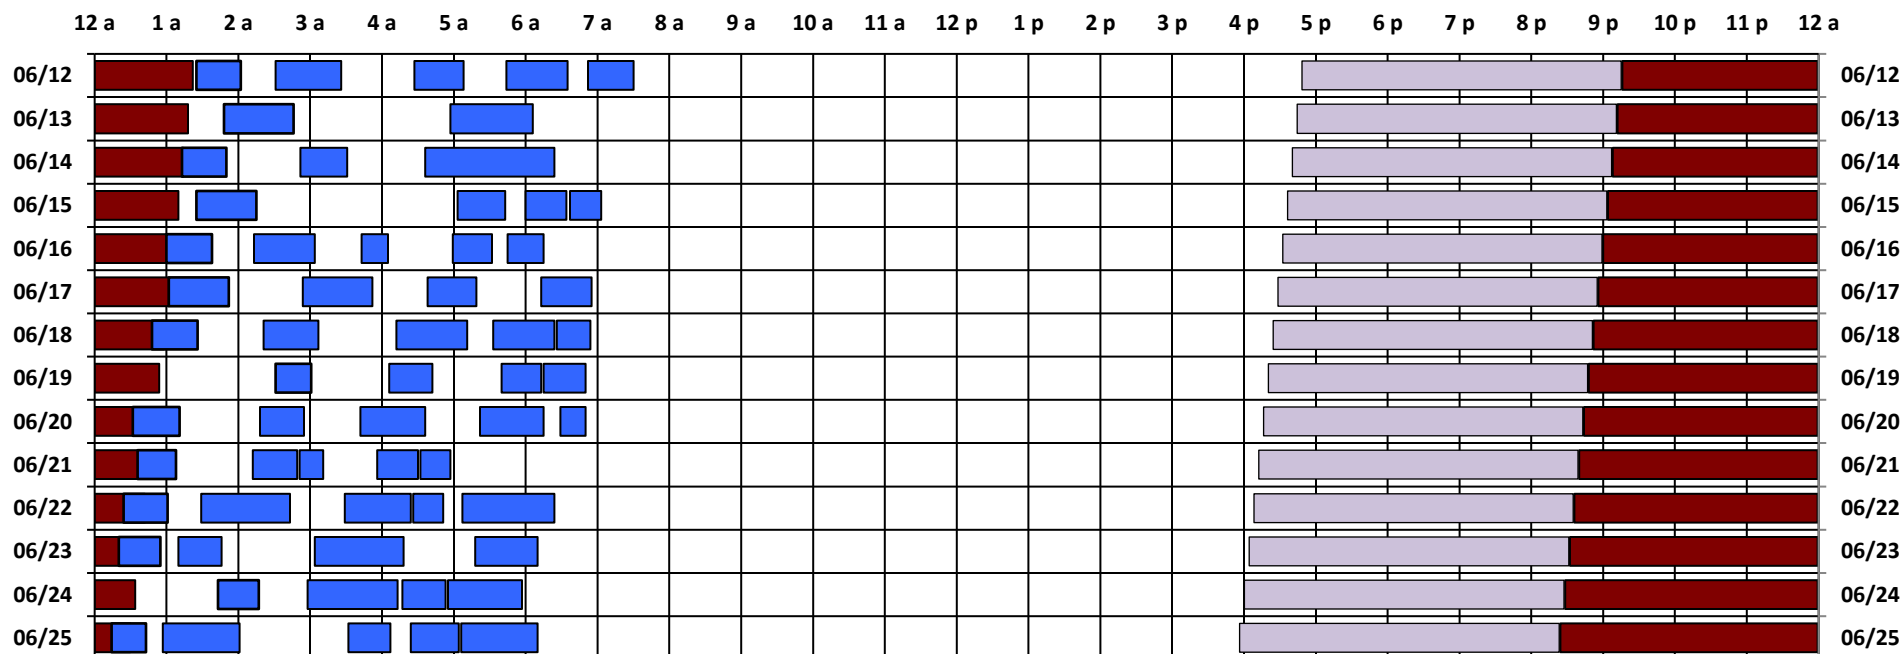

You are viewing the satellite schedule in Zulu (UTC) Time.

SPTR
Skynet
DSCS

South Pole Satellite Schedule

Date	SPTR Pass 1			SPTR Pass 2			SPTR Pass 3			SPTR Pass 4			SPTR Pass 5			Total Dur	DSCS Pass		Skynet Pass	
	Start	End	Dur	Start	End	Dur	Start	End	Dur	Start	End	Dur	Start	End	Dur		Start	End	Start	End
06/12/22	1:25 A	2:02 A	0:37	2:31 A	3:26 A	0:55	4:27 A	5:08 A	0:41	5:44 A	6:35 A	0:51	6:52 A	7:30 A	0:38	3:42	4:49 P	9:16 P	9:17 P	1:22 A
06/13/22	1:48 A	2:46 A	0:58	4:57 A	6:06 A	1:09	No Pass	No Pass	No Pass	No Pass	No Pass	No Pass	No Pass	No Pass	No Pass	2:07	4:45 P	9:12 P	9:13 P	1:18 A
06/14/22	1:13 A	1:50 A	0:37	2:52 A	3:31 A	0:39	4:36 A	6:24 A	1:48	No Pass	No Pass	No Pass	No Pass	No Pass	No Pass	3:04	4:41 P	9:08 P	9:09 P	1:14 A
06/15/22	1:25 A	2:15 A	0:50	5:03 A	5:43 A	0:40	6:00 A	6:34 A	0:34	6:37 A	7:03 A	0:26	No Pass	No Pass	No Pass	2:30	4:37 P	9:04 P	9:05 P	1:10 A
06/16/22	1:00 A	1:38 A	0:38	2:13 A	3:04 A	0:51	3:43 A	4:05 A	0:22	4:59 A	5:32 A	0:33	5:45 A	6:15 A	0:30	2:54	4:33 P	9:00 P	9:01 P	1:06 A
06/17/22	1:02 A	1:52 A	0:50	2:54 A	3:52 A	0:58	4:38 A	5:19 A	0:41	6:13 A	6:55 A	0:42	No Pass	No Pass	No Pass	3:11	4:29 P	8:56 P	8:57 P	1:02 A
06/18/22	12:48 A	1:26 A	0:38	2:21 A	3:07 A	0:46	4:12 A	5:11 A	0:59	5:33 A	6:24 A	0:51	6:26 A	6:54 A	0:28	3:42	4:25 P	8:52 P	8:53 P	12:58 A
06/19/22	2:31 A	3:01 A	0:30	4:06 A	4:42 A	0:36	5:40 A	6:13 A	0:33	6:15 A	6:50 A	0:35	No Pass	No Pass	No Pass	2:14	4:21 P	8:48 P	8:49 P	12:54 A
06/20/22	12:32 A	1:11 A	0:39	2:18 A	2:55 A	0:37	3:42 A	4:36 A	0:54	5:22 A	6:15 A	0:53	6:29 A	6:50 A	0:21	3:24	4:17 P	8:44 P	8:45 P	12:50 A
06/21/22	12:36 A	1:08 A	0:32	2:12 A	2:49 A	0:37	2:51 A	3:11 A	0:20	3:56 A	4:30 A	0:34	4:32 A	4:57 A	0:25	2:28	4:13 P	8:40 P	8:41 P	12:46 A
06/22/22	12:24 A	1:01 A	0:37	1:29 A	2:43 A	1:14	3:29 A	4:24 A	0:55	4:26 A	4:51 A	0:25	5:07 A	6:24 A	1:17	4:28	4:09 P	8:36 P	8:37 P	12:42 A
06/23/22	12:20 A	12:55 A	0:35	1:10 A	1:46 A	0:36	3:04 A	4:18 A	1:14	5:18 A	6:10 A	0:52	No Pass	No Pass	No Pass	3:17	4:05 P	8:32 P	8:33 P	12:38 A
06/24/22	1:43 A	2:17 A	0:34	2:58 A	4:13 A	1:15	4:17 A	4:53 A	0:36	4:55 A	5:57 A	1:02	No Pass	No Pass	No Pass	3:27	4:01 P	8:28 P	8:29 P	12:34 A
06/25/22	12:14 A	12:43 A	0:29	12:57 A	2:01 A	1:04	3:32 A	4:07 A	0:35	4:24 A	5:04 A	0:40	5:06 A	6:10 A	1:04	3:52	3:57 P	8:24 P	8:25 P	12:30 A