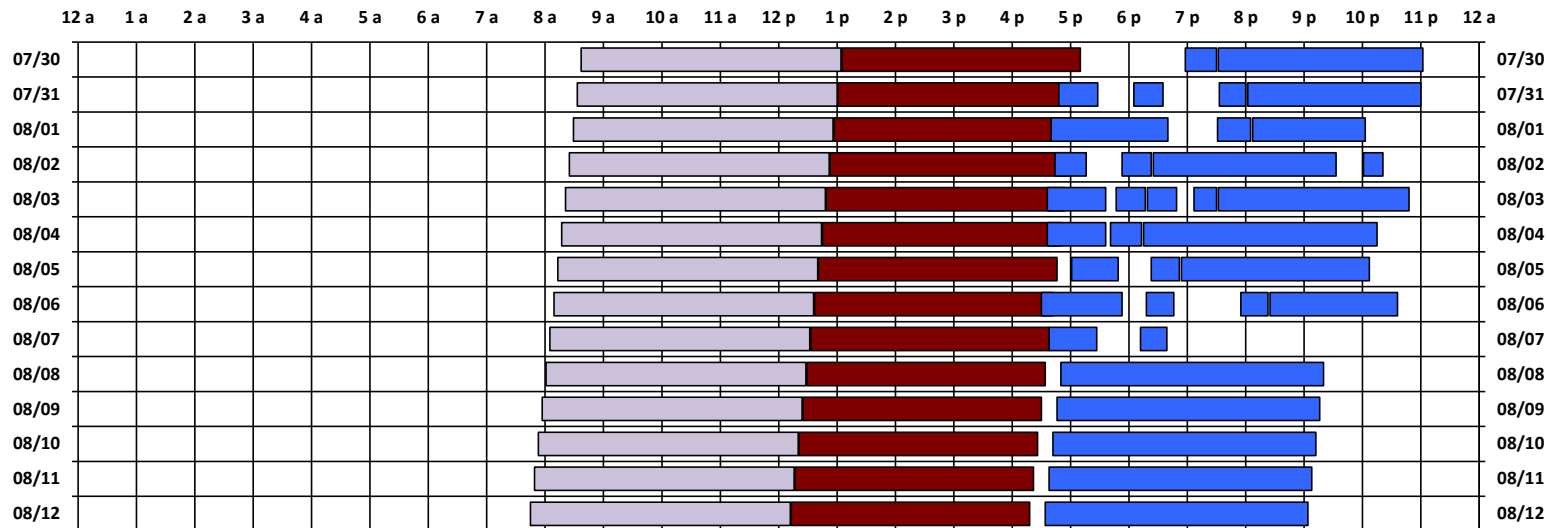

You are viewing the satellite schedule in Central Time. Daylight saving time, when applicable, is included.

SPTR
Skynet
DSCS

South Pole Satellite Schedule

Date	SPTR Pass 1			SPTR Pass 2			SPTR Pass 3			SPTR Pass 4			SPTR Pass 5			Total Dur	DSCS Pass		Skynet Pass	
	Start	End	Dur	Start	End	Dur	Start	End	Dur	Start	End	Dur	Start	End	Dur		Start	End	Start	End
07/30/22	6:58 P	7:30 P	0:32	7:32 P	11:02 P	3:30	No Pass	No Pass	No Pass	No Pass	No Pass	No Pass	No Pass	No Pass	No Pass	4:02	8:37 A	1:04 P	1:05 P	5:10 P
07/31/22	4:48 P	5:28 P	0:40	6:05 P	6:35 P	0:30	7:33 P	8:00 P	0:27	8:02 P	11:00 P	2:58	No Pass	No Pass	No Pass	4:35	8:33 A	1:00 P	1:01 P	5:06 P
08/01/22	4:40 P	6:40 P	2:00	7:31 P	8:05 P	0:34	8:07 P	10:03 P	1:56	No Pass	No Pass	No Pass	No Pass	No Pass	No Pass	4:30	8:29 A	12:56 P	12:57 P	5:02 P
08/02/22	4:44 P	5:16 P	0:32	5:53 P	6:23 P	0:30	6:25 P	9:33 P	3:08	10:01 P	10:21 P	0:20	No Pass	No Pass	No Pass	4:30	8:25 A	12:52 P	12:53 P	4:58 P
08/03/22	4:36 P	5:36 P	1:00	5:47 P	6:17 P	0:30	6:19 P	6:49 P	0:30	7:07 P	7:30 P	0:23	7:32 P	10:48 P	3:16	5:39	8:21 A	12:48 P	12:49 P	4:54 P
08/04/22	4:36 P	5:36 P	1:00	5:41 P	6:13 P	0:32	6:15 P	10:15 P	4:00	No Pass	No Pass	No Pass	No Pass	No Pass	No Pass	5:32	8:17 A	12:44 P	12:45 P	4:50 P
08/05/22	5:01 P	5:49 P	0:48	6:23 P	6:52 P	0:29	6:54 P	10:07 P	3:13	No Pass	No Pass	No Pass	No Pass	No Pass	No Pass	4:30	8:13 A	12:40 P	12:41 P	4:46 P
08/06/22	4:30 P	5:53 P	1:23	6:18 P	6:46 P	0:28	7:55 P	8:23 P	0:28	8:25 P	10:36 P	2:11	No Pass	No Pass	No Pass	4:30	8:09 A	12:36 P	12:37 P	4:42 P
08/07/22	4:38 P	5:27 P	0:49	6:12 P	6:39 P	0:27	No Pass	No Pass	No Pass	No Pass	No Pass	No Pass	No Pass	No Pass	No Pass	1:16	8:05 A	12:32 P	12:33 P	4:38 P
08/08/22	4:50 P	9:20 P	4:30	No Pass	No Pass	No Pass	No Pass	No Pass	No Pass	No Pass	No Pass	No Pass	No Pass	No Pass	No Pass	4:30	8:01 A	12:28 P	12:29 P	4:34 P
08/09/22	4:46 P	9:16 P	4:30	No Pass	No Pass	No Pass	No Pass	No Pass	No Pass	No Pass	No Pass	No Pass	No Pass	No Pass	No Pass	4:30	7:57 A	12:24 P	12:25 P	4:30 P
08/10/22	4:42 P	9:12 P	4:30	No Pass	No Pass	No Pass	No Pass	No Pass	No Pass	No Pass	No Pass	No Pass	No Pass	No Pass	No Pass	4:30	7:53 A	12:20 P	12:21 P	4:26 P
08/11/22	4:38 P	9:08 P	4:30	No Pass	No Pass	No Pass	No Pass	No Pass	No Pass	No Pass	No Pass	No Pass	No Pass	No Pass	No Pass	4:30	7:49 A	12:16 P	12:17 P	4:22 P
08/12/22	4:34 P	9:04 P	4:30	No Pass	No Pass	No Pass	No Pass	No Pass	No Pass	No Pass	No Pass	No Pass	No Pass	No Pass	No Pass	4:30	7:45 A	12:12 P	12:13 P	4:18 P

* Pass continues from previous or into next day.

† An additional pass occurs on this day, not shown on the schedule. Refer to CEL text file for details.

Schedule updated on 08/04/22