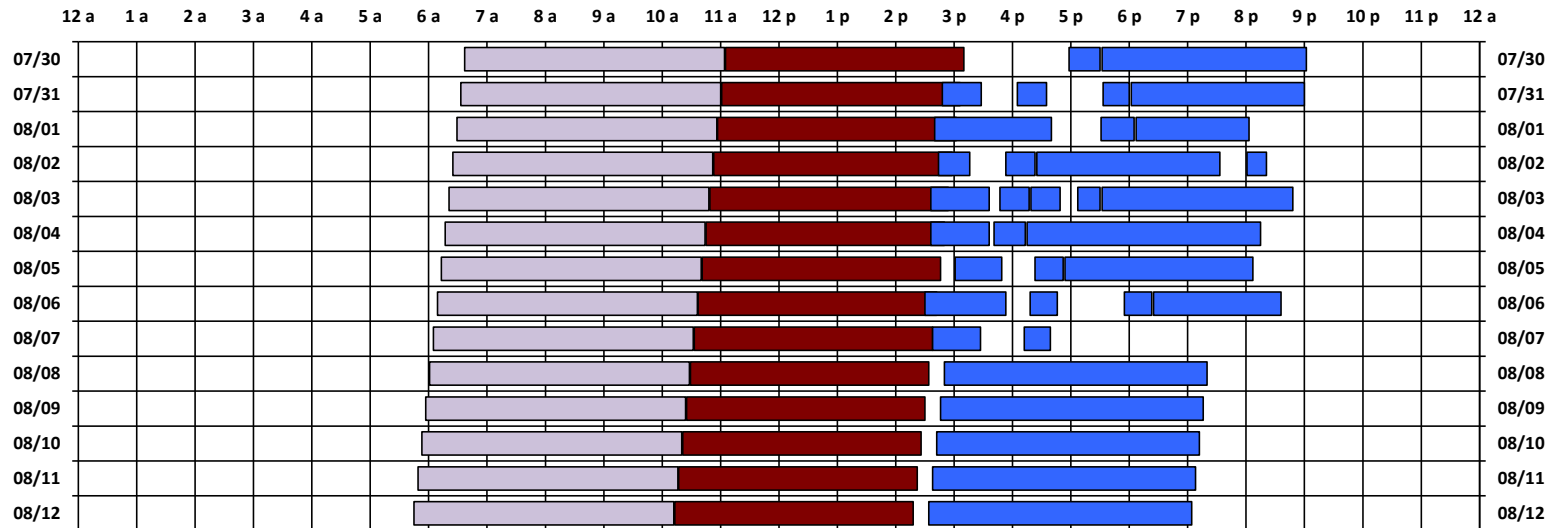

You are viewing the satellite schedule in Pacific Time. Daylight saving time, when applicable, is included.

SPTR
Skynet
DSCS

South Pole Satellite Schedule

Date	SPTR Pass 1			SPTR Pass 2			SPTR Pass 3			SPTR Pass 4			SPTR Pass 5			Total Dur	DSCS Pass		Skynet Pass	
	Start	End	Dur	Start	End	Dur	Start	End	Dur	Start	End	Dur	Start	End	Dur		Start	End	Start	End
07/30/22	4:58 P	5:30 P	0:32	5:32 P	9:02 P	3:30	No Pass	No Pass	No Pass	No Pass	No Pass	No Pass	No Pass	No Pass	No Pass	4:02	6:37 A	11:04 A	11:05 A	3:10 P
07/31/22	2:48 P	3:28 P	0:40	4:05 P	4:35 P	0:30	5:33 P	6:00 P	0:27	6:02 P	9:00 P	2:58	No Pass	No Pass	No Pass	4:35	6:33 A	11:00 A	11:01 A	3:06 P
08/01/22	2:40 P	4:40 P	2:00	5:31 P	6:05 P	0:34	6:07 P	8:03 P	1:56	No Pass	No Pass	No Pass	No Pass	No Pass	No Pass	4:30	6:29 A	10:56 A	10:57 A	3:02 P
08/02/22	2:44 P	3:16 P	0:32	3:53 P	4:23 P	0:30	4:25 P	7:33 P	3:08	8:01 P	8:21 P	0:20	No Pass	No Pass	No Pass	4:30	6:25 A	10:52 A	10:53 A	2:58 P
08/03/22	2:36 P	3:36 P	1:00	3:47 P	4:17 P	0:30	4:19 P	4:49 P	0:30	5:07 P	5:30 P	0:23	5:32 P	8:48 P	3:16	5:39	6:21 A	10:48 A	10:49 A	2:54 P
08/04/22	2:36 P	3:36 P	1:00	3:41 P	4:13 P	0:32	4:15 P	8:15 P	4:00	No Pass	No Pass	No Pass	No Pass	No Pass	No Pass	5:32	6:17 A	10:44 A	10:45 A	2:50 P
08/05/22	3:01 P	3:49 P	0:48	4:23 P	4:52 P	0:29	4:54 P	8:07 P	3:13	No Pass	No Pass	No Pass	No Pass	No Pass	No Pass	4:30	6:13 A	10:40 A	10:41 A	2:46 P
08/06/22	2:30 P	3:53 P	1:23	4:18 P	4:46 P	0:28	5:55 P	6:23 P	0:28	6:25 P	8:36 P	2:11	No Pass	No Pass	No Pass	4:30	6:09 A	10:36 A	10:37 A	2:42 P
08/07/22	2:38 P	3:27 P	0:49	4:12 P	4:39 P	0:27	No Pass	No Pass	No Pass	No Pass	No Pass	No Pass	No Pass	No Pass	No Pass	1:16	6:05 A	10:32 A	10:33 A	2:38 P
08/08/22	2:50 P	7:20 P	4:30	No Pass	No Pass	No Pass	No Pass	No Pass	No Pass	No Pass	No Pass	No Pass	No Pass	No Pass	No Pass	4:30	6:01 A	10:28 A	10:29 A	2:34 P
08/09/22	2:46 P	7:16 P	4:30	No Pass	No Pass	No Pass	No Pass	No Pass	No Pass	No Pass	No Pass	No Pass	No Pass	No Pass	No Pass	4:30	5:57 A	10:24 A	10:25 A	2:30 P
08/10/22	2:42 P	7:12 P	4:30	No Pass	No Pass	No Pass	No Pass	No Pass	No Pass	No Pass	No Pass	No Pass	No Pass	No Pass	No Pass	4:30	5:53 A	10:20 A	10:21 A	2:26 P
08/11/22	2:38 P	7:08 P	4:30	No Pass	No Pass	No Pass	No Pass	No Pass	No Pass	No Pass	No Pass	No Pass	No Pass	No Pass	No Pass	4:30	5:49 A	10:16 A	10:17 A	2:22 P
08/12/22	2:34 P	7:04 P	4:30	No Pass	No Pass	No Pass	No Pass	No Pass	No Pass	No Pass	No Pass	No Pass	No Pass	No Pass	No Pass	4:30	5:45 A	10:12 A	10:13 A	2:18 P

* Pass continues from previous or into next day.

† An additional pass occurs on this day, not shown on the schedule. Refer to CEL text file for details.

Schedule updated on 08/04/22