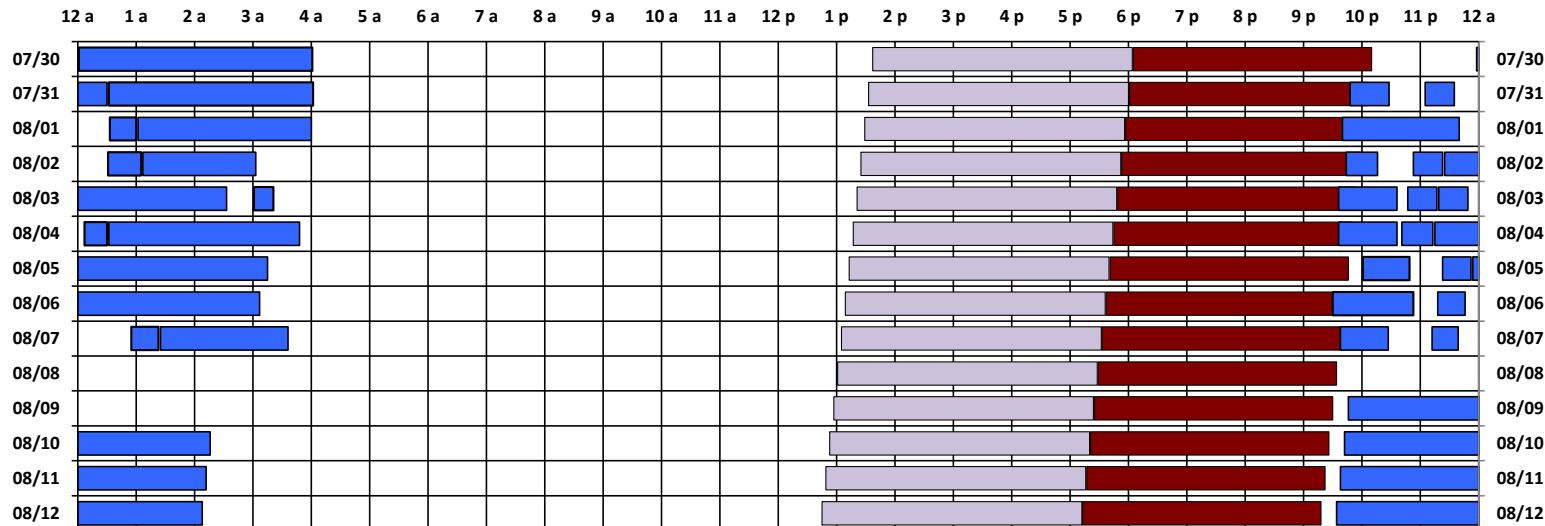

### South Pole Satellite Schedule

Date	SPTR Pass 1			SPTR Pass 2			SPTR Pass 3			SPTR Pass 4			SPTR Pass 5			Total Dur	DSCS Pass		Skynet Pass	
	Start	End	Dur	Start	End	Dur	Start	End	Dur	Start	End	Dur	Start	End	Dur		Start	End	Start	End
07/30/22	12:01 A	4:01 A	4:00	11:58 P	12:00 A*	0:02	No Pass	No Pass	No Pass	No Pass	No Pass	No Pass	No Pass	No Pass	No Pass	4:02	1:37 P	6:04 P	6:05 P	10:10 P
07/31/22	12:00 A*	12:30 A	0:30	12:32 A	4:02 A	3:30	9:48 P	10:28 P	0:40	11:05 P	11:35 P	0:30	No Pass	No Pass	No Pass	5:10	1:33 P	6:00 P	6:01 P	10:06 P
08/01/22	12:33 A	1:00 A	0:27	1:02 A	4:00 A	2:58	9:40 P	11:40 P	2:00	No Pass	No Pass	No Pass	No Pass	No Pass	No Pass	5:25	1:29 P	5:56 P	5:57 P	10:02 P
08/02/22	12:31 A	1:05 A	0:34	1:07 A	3:03 A	1:56	9:44 P	10:16 P	0:32	10:53 P	11:23 P	0:30	11:25 P	12:00 A*	0:35	4:07	1:25 P	5:52 P	5:53 P	9:58 P
08/03/22	12:00 A*	2:33 A	2:33	3:01 A	3:21 A	0:20	9:36 P	10:36 P	1:00	10:47 P	11:17 P	0:30	11:19 P	11:49 P	0:30	4:53	1:21 P	5:48 P	5:49 P	9:54 P
08/04/22	12:07 A	12:30 A	0:23	12:32 A	3:48 A	3:16	9:36 P	10:36 P	1:00	10:41 P	11:13 P	0:32	11:15 P	12:00 A*	0:45	5:56	1:17 P	5:44 P	5:45 P	9:50 P
08/05/22	12:00 A*	3:15 A	3:15	10:01 P	10:49 P	0:48	11:23 P	11:52 P	0:29	11:54 P	12:00 A*	0:06	No Pass	No Pass	No Pass	4:38	1:13 P	5:40 P	5:41 P	9:46 P
08/06/22	12:00 A*	3:07 A	3:07	9:30 P	10:53 P	1:23	11:18 P	11:46 P	0:28	No Pass	No Pass	No Pass	No Pass	No Pass	No Pass	4:58	1:09 P	5:36 P	5:37 P	9:42 P
08/07/22	12:55 A	1:23 A	0:28	1:25 A	3:36 A	2:11	9:38 P	10:27 P	0:49	11:12 P	11:39 P	0:27	No Pass	No Pass	No Pass	3:55	1:05 P	5:32 P	5:33 P	9:38 P
08/08/22	No Pass	No Pass	No Pass	No Pass	No Pass	No Pass	No Pass	No Pass	No Pass	No Pass	No Pass	No Pass	No Pass	No Pass	No Pass	0:00	1:01 P	5:28 P	5:29 P	9:34 P
08/09/22	9:46 P	12:00 A*	2:14	No Pass	No Pass	No Pass	No Pass	No Pass	No Pass	No Pass	No Pass	No Pass	No Pass	No Pass	No Pass	2:14	12:57 P	5:24 P	5:25 P	9:30 P
08/10/22	12:00 A*	2:16 A	2:16	9:42 P	12:00 A*	2:18	No Pass	No Pass	No Pass	No Pass	No Pass	No Pass	No Pass	No Pass	No Pass	4:34	12:53 P	5:20 P	5:21 P	9:26 P
08/11/22	12:00 A*	2:12 A	2:12	9:38 P	12:00 A*	2:22	No Pass	No Pass	No Pass	No Pass	No Pass	No Pass	No Pass	No Pass	No Pass	4:34	12:49 P	5:16 P	5:17 P	9:22 P
08/12/22	12:00 A*	2:08 A	2:08	9:34 P	12:00 A*	2:26	No Pass	No Pass	No Pass	No Pass	No Pass	No Pass	No Pass	No Pass	No Pass	4:34	12:45 P	5:12 P	5:13 P	9:18 P