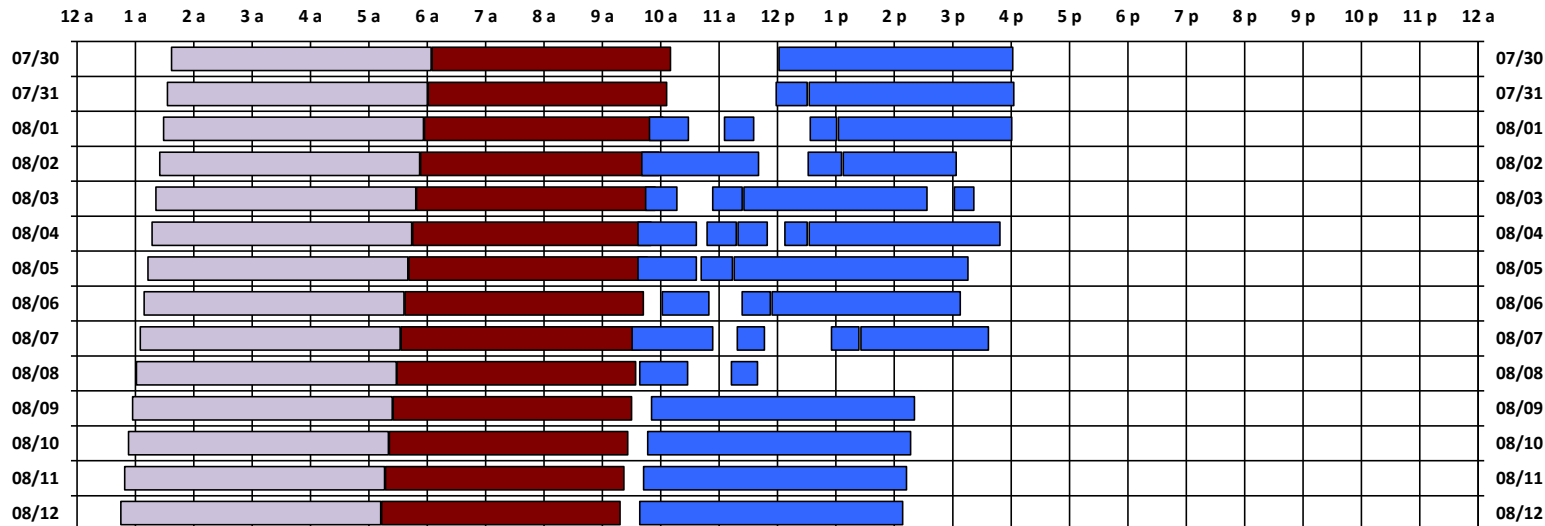

You are viewing the satellite schedule in New Zealand Time. Daylight saving time, when applicable, is included.

SPTR
Skynet
DSCS

South Pole Satellite Schedule

Date	SPTR Pass 1			SPTR Pass 2			SPTR Pass 3			SPTR Pass 4			SPTR Pass 5			Total Dur	DSCS Pass		Skynet Pass	
	Start	End	Dur	Start	End	Dur	Start	End	Dur	Start	End	Dur	Start	End	Dur		Start	End	Start	End
07/30/22	12:01 P	4:01 P	4:00	No Pass	No Pass	No Pass	No Pass	No Pass	No Pass	No Pass	No Pass	No Pass	No Pass	No Pass	No Pass	4:00	1:37 A	6:04 A	6:05 A	10:10 A
07/31/22	11:58 A	12:30 P	0:32	12:32 P	4:02 P	3:30	No Pass	No Pass	No Pass	No Pass	No Pass	No Pass	No Pass	No Pass	No Pass	4:02	1:33 A	6:00 A	6:01 A	10:06 A
08/01/22	9:48 A	10:28 A	0:40	11:05 A	11:35 A	0:30	12:33 P	1:00 P	0:27	1:02 P	4:00 P	2:58	No Pass	No Pass	No Pass	4:35	1:29 A	5:56 A	5:57 A	10:02 A
08/02/22	9:40 A	11:40 A	2:00	12:31 P	1:05 P	0:34	1:07 P	3:03 P	1:56	No Pass	No Pass	No Pass	No Pass	No Pass	No Pass	4:30	1:25 A	5:52 A	5:53 A	9:58 A
08/03/22	9:44 A	10:16 A	0:32	10:53 A	11:23 A	0:30	11:25 A	2:33 P	3:08	3:01 P	3:21 P	0:20	No Pass	No Pass	No Pass	4:30	1:21 A	5:48 A	5:49 A	9:54 A
08/04/22	9:36 A	10:36 A	1:00	10:47 A	11:17 A	0:30	11:19 A	11:49 A	0:30	12:07 P	12:30 P	0:23	12:32 P	3:48 P	3:16	5:39	1:17 A	5:44 A	5:45 A	9:50 A
08/05/22	9:36 A	10:36 A	1:00	10:41 A	11:13 A	0:32	11:15 A	3:15 P	4:00	No Pass	No Pass	No Pass	No Pass	No Pass	No Pass	5:32	1:13 A	5:40 A	5:41 A	9:46 A
08/06/22	10:01 A	10:49 A	0:48	11:23 A	11:52 A	0:29	11:54 A	3:07 P	3:13	No Pass	No Pass	No Pass	No Pass	No Pass	No Pass	4:30	1:09 A	5:36 A	5:37 A	9:42 A
08/07/22	9:30 A	10:53 A	1:23	11:18 A	11:46 A	0:28	12:55 P	1:23 P	0:28	1:25 P	3:36 P	2:11	No Pass	No Pass	No Pass	4:30	1:05 A	5:32 A	5:33 A	9:38 A
08/08/22	9:38 A	10:27 A	0:49	11:12 A	11:39 A	0:27	No Pass	No Pass	No Pass	No Pass	No Pass	No Pass	No Pass	No Pass	No Pass	1:16	1:01 A	5:28 A	5:29 A	9:34 A
08/09/22	9:50 A	2:20 P	4:30	No Pass	No Pass	No Pass	No Pass	No Pass	No Pass	No Pass	No Pass	No Pass	No Pass	No Pass	No Pass	4:30	12:57 A	5:24 A	5:25 A	9:30 A
08/10/22	9:46 A	2:16 P	4:30	No Pass	No Pass	No Pass	No Pass	No Pass	No Pass	No Pass	No Pass	No Pass	No Pass	No Pass	No Pass	4:30	12:53 A	5:20 A	5:21 A	9:26 A
08/11/22	9:42 A	2:12 P	4:30	No Pass	No Pass	No Pass	No Pass	No Pass	No Pass	No Pass	No Pass	No Pass	No Pass	No Pass	No Pass	4:30	12:49 A	5:16 A	5:17 A	9:22 A
08/12/22	9:38 A	2:08 P	4:30	No Pass	No Pass	No Pass	No Pass	No Pass	No Pass	No Pass	No Pass	No Pass	No Pass	No Pass	No Pass	4:30	12:45 A	5:12 A	5:13 A	9:18 A

* Pass continues from previous or into next day.

† An additional pass occurs on this day, not shown on the schedule. Refer to CEL text file for details.