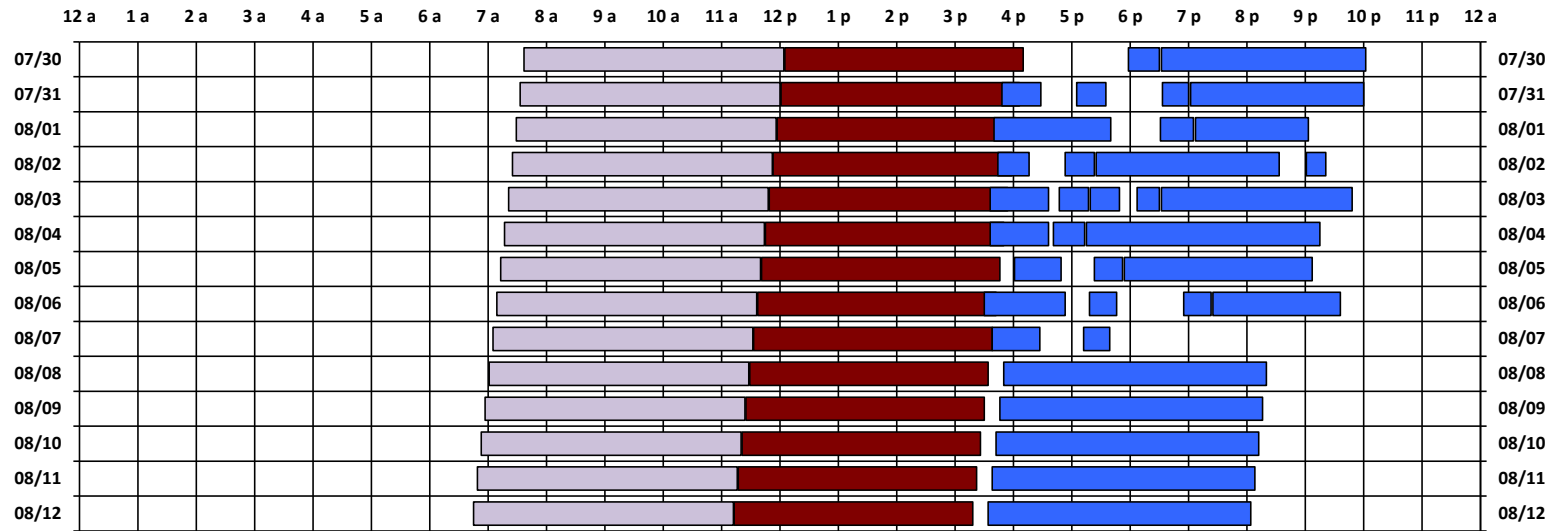

You are viewing the satellite schedule in Mountain Time. Daylight saving time, when applicable, is included.

SPTR
Skynet
DSCS

South Pole Satellite Schedule

Date	SPTR Pass 1			SPTR Pass 2			SPTR Pass 3			SPTR Pass 4			SPTR Pass 5			Total Dur	DSCS Pass		Skynet Pass	
	Start	End	Dur	Start	End	Dur	Start	End	Dur	Start	End	Dur	Start	End	Dur		Start	End	Start	End
07/30/22	5:58 P	6:30 P	0:32	6:32 P	10:02 P	3:30	No Pass	No Pass	No Pass	No Pass	No Pass	No Pass	No Pass	No Pass	No Pass	4:02	7:37 A	12:04 P	12:05 P	4:10 P
07/31/22	3:48 P	4:28 P	0:40	5:05 P	5:35 P	0:30	6:33 P	7:00 P	0:27	7:02 P	10:00 P	2:58	No Pass	No Pass	No Pass	4:35	7:33 A	12:00 P	12:01 P	4:06 P
08/01/22	3:40 P	5:40 P	2:00	6:31 P	7:05 P	0:34	7:07 P	9:03 P	1:56	No Pass	No Pass	No Pass	No Pass	No Pass	No Pass	4:30	7:29 A	11:56 A	11:57 A	4:02 P
08/02/22	3:44 P	4:16 P	0:32	4:53 P	5:23 P	0:30	5:25 P	8:33 P	3:08	9:01 P	9:21 P	0:20	No Pass	No Pass	No Pass	4:30	7:25 A	11:52 A	11:53 A	3:58 P
08/03/22	3:36 P	4:36 P	1:00	4:47 P	5:17 P	0:30	5:19 P	5:49 P	0:30	6:07 P	6:30 P	0:23	6:32 P	9:48 P	3:16	5:39	7:21 A	11:48 A	11:49 A	3:54 P
08/04/22	3:36 P	4:36 P	1:00	4:41 P	5:13 P	0:32	5:15 P	9:15 P	4:00	No Pass	No Pass	No Pass	No Pass	No Pass	No Pass	5:32	7:17 A	11:44 A	11:45 A	3:50 P
08/05/22	4:01 P	4:49 P	0:48	5:23 P	5:52 P	0:29	5:54 P	9:07 P	3:13	No Pass	No Pass	No Pass	No Pass	No Pass	No Pass	4:30	7:13 A	11:40 A	11:41 A	3:46 P
08/06/22	3:30 P	4:53 P	1:23	5:18 P	5:46 P	0:28	6:55 P	7:23 P	0:28	7:25 P	9:36 P	2:11	No Pass	No Pass	No Pass	4:30	7:09 A	11:36 A	11:37 A	3:42 P
08/07/22	3:38 P	4:27 P	0:49	5:12 P	5:39 P	0:27	No Pass	No Pass	No Pass	No Pass	No Pass	No Pass	No Pass	No Pass	No Pass	1:16	7:05 A	11:32 A	11:33 A	3:38 P
08/08/22	3:50 P	8:20 P	4:30	No Pass	No Pass	No Pass	No Pass	No Pass	No Pass	No Pass	No Pass	No Pass	No Pass	No Pass	No Pass	4:30	7:01 A	11:28 A	11:29 A	3:34 P
08/09/22	3:46 P	8:16 P	4:30	No Pass	No Pass	No Pass	No Pass	No Pass	No Pass	No Pass	No Pass	No Pass	No Pass	No Pass	No Pass	4:30	6:57 A	11:24 A	11:25 A	3:30 P
08/10/22	3:42 P	8:12 P	4:30	No Pass	No Pass	No Pass	No Pass	No Pass	No Pass	No Pass	No Pass	No Pass	No Pass	No Pass	No Pass	4:30	6:53 A	11:20 A	11:21 A	3:26 P
08/11/22	3:38 P	8:08 P	4:30	No Pass	No Pass	No Pass	No Pass	No Pass	No Pass	No Pass	No Pass	No Pass	No Pass	No Pass	No Pass	4:30	6:49 A	11:16 A	11:17 A	3:22 P
08/12/22	3:34 P	8:04 P	4:30	No Pass	No Pass	No Pass	No Pass	No Pass	No Pass	No Pass	No Pass	No Pass	No Pass	No Pass	No Pass	4:30	6:45 A	11:12 A	11:13 A	3:18 P

* Pass continues from previous or into next day.

† An additional pass occurs on this day, not shown on the schedule. Refer to CEL text file for details.

Schedule updated on 08/04/22