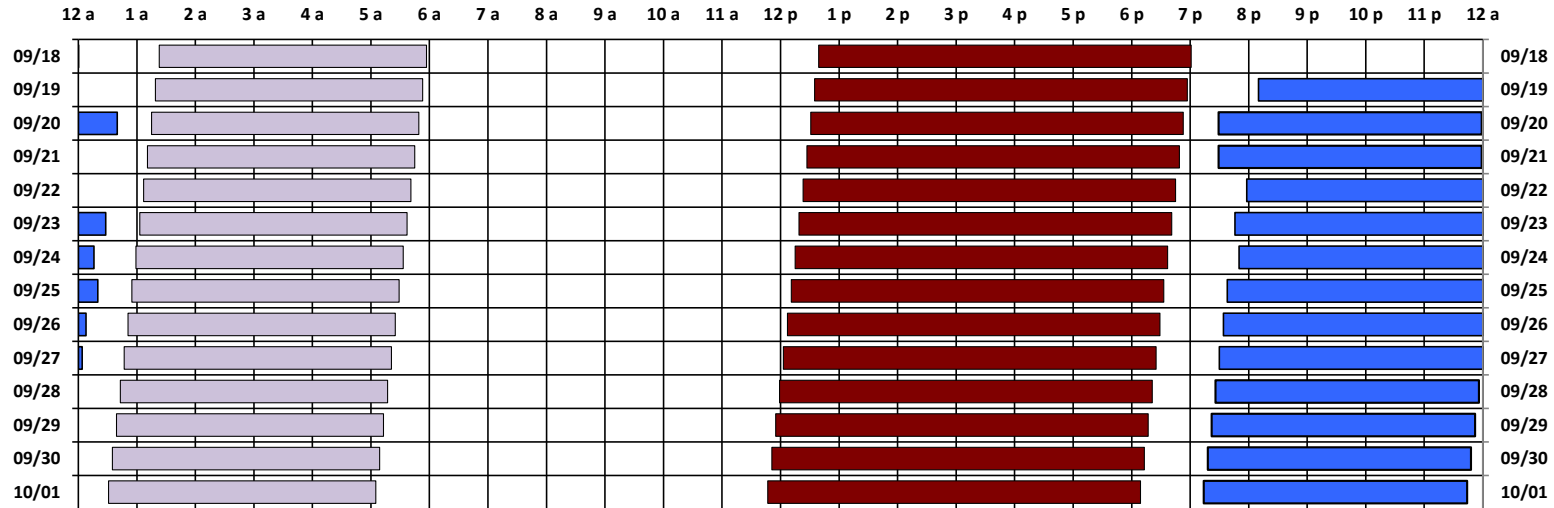

You are viewing the satellite schedule in Zulu (UTC) Time.

SPTR
Skynet
DSCS

South Pole Satellite Schedule

Date	SPTR Pass 1			SPTR Pass 2			SPTR Pass 3			SPTR Pass 4			SPTR Pass 5			Total Dur	DSCS Pass		Skynet Pass	
	Start	End	Dur	Start	End	Dur	Start	End	Dur	Start	End	Dur	Start	End	Dur		Start	End	Start	End
09/18/22	8:14 P	12:00 A*	3:46	No Pass	No Pass	No Pass	No Pass	No Pass	No Pass	No Pass	No Pass	No Pass	No Pass	No Pass	No Pass	3:46	1:23 A	5:57 A	12:43 P	7:04 P
09/19/22	12:00 A*	12:44 A	0:44	8:10 P	12:00 A*	3:50	No Pass	No Pass	No Pass	No Pass	No Pass	No Pass	No Pass	No Pass	No Pass	4:34	1:19 A	5:53 A	12:39 P	7:00 P
09/20/22	12:00 A*	12:40 A	0:40	7:29 P	11:59 P	4:30	No Pass	No Pass	No Pass	No Pass	No Pass	No Pass	No Pass	No Pass	No Pass	5:10	1:15 A	5:49 A	12:35 P	6:56 P
09/21/22	7:29 P	11:59 P	4:30	No Pass	No Pass	No Pass	No Pass	No Pass	No Pass	No Pass	No Pass	No Pass	No Pass	No Pass	No Pass	4:30	1:11 A	5:45 A	12:31 P	6:52 P
09/22/22	7:58 P	12:00 A*	4:02	No Pass	No Pass	No Pass	No Pass	No Pass	No Pass	No Pass	No Pass	No Pass	No Pass	No Pass	No Pass	4:02	1:07 A	5:41 A	12:27 P	6:48 P
09/23/22	12:00 A*	12:28 A	0:28	7:46 P	12:00 A*	4:14	No Pass	No Pass	No Pass	No Pass	No Pass	No Pass	No Pass	No Pass	No Pass	4:42	1:03 A	5:37 A	12:23 P	6:44 P
09/24/22	12:00 A*	12:16 A	0:16	7:50 P	12:00 A*	4:10	No Pass	No Pass	No Pass	No Pass	No Pass	No Pass	No Pass	No Pass	No Pass	4:26	12:59 A	5:33 A	12:19 P	6:40 P
09/25/22	12:00 A*	12:20 A	0:20	7:38 P	12:00 A*	4:22	No Pass	No Pass	No Pass	No Pass	No Pass	No Pass	No Pass	No Pass	No Pass	4:42	12:55 A	5:29 A	12:15 P	6:36 P
09/26/22	12:00 A*	12:08 A	0:08	7:34 P	12:00 A*	4:26	No Pass	No Pass	No Pass	No Pass	No Pass	No Pass	No Pass	No Pass	No Pass	4:34	12:51 A	5:25 A	12:11 P	6:32 P
09/27/22	12:00 A*	12:04 A	0:04	7:30 P	12:00 A*	4:30	No Pass	No Pass	No Pass	No Pass	No Pass	No Pass	No Pass	No Pass	No Pass	4:34	12:47 A	5:21 A	12:07 P	6:28 P
09/28/22	12:00 A*	12:00 A	0:00	7:26 P	11:56 P	4:30	No Pass	No Pass	No Pass	No Pass	No Pass	No Pass	No Pass	No Pass	No Pass	4:30	12:43 A	5:17 A	12:03 P	6:24 P
09/29/22	7:22 P	11:52 P	4:30	No Pass	No Pass	No Pass	No Pass	No Pass	No Pass	No Pass	No Pass	No Pass	No Pass	No Pass	No Pass	4:30	12:39 A	5:13 A	11:59 A	6:20 P
09/30/22	7:18 P	11:48 P	4:30	No Pass	No Pass	No Pass	No Pass	No Pass	No Pass	No Pass	No Pass	No Pass	No Pass	No Pass	No Pass	4:30	12:35 A	5:09 A	11:55 A	6:16 P
10/01/22	7:14 P	11:44 P	4:30	No Pass	No Pass	No Pass	No Pass	No Pass	No Pass	No Pass	No Pass	No Pass	No Pass	No Pass	No Pass	4:30	12:31 A	5:05 A	11:51 A	6:12 P