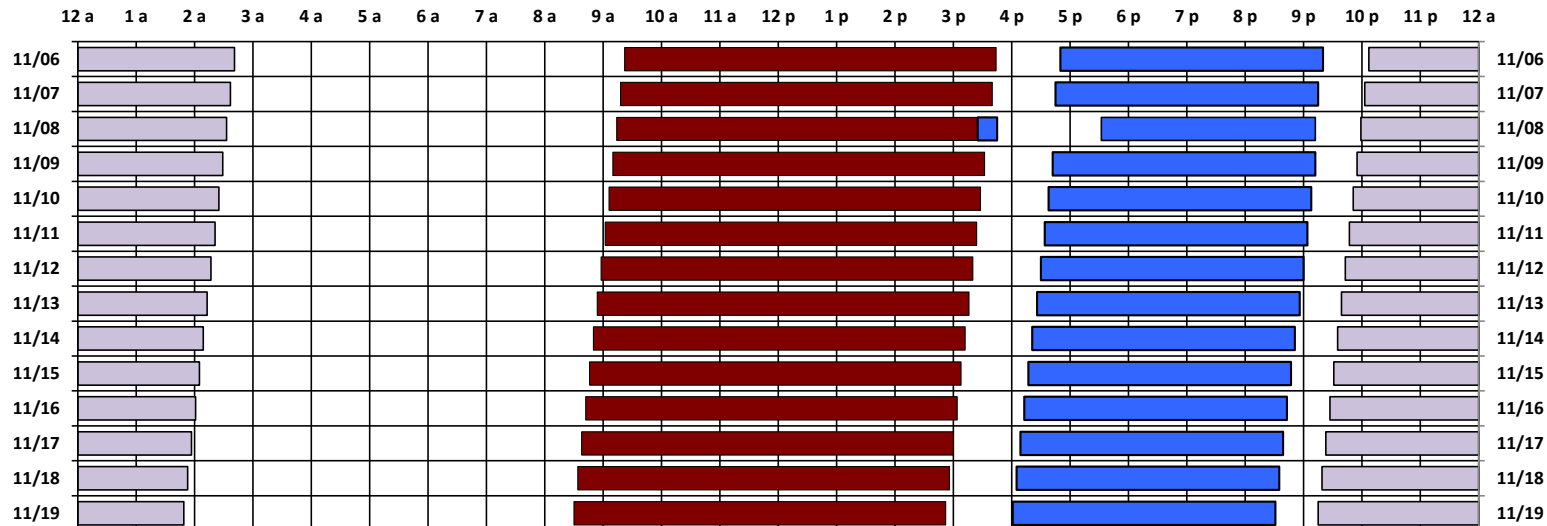

### South Pole Satellite Schedule

Date	SPTR Pass 1			SPTR Pass 2			SPTR Pass 3			SPTR Pass 4			SPTR Pass 5			Total Dur	DSCS Pass		Skynet Pass	
	Start	End	Dur	Start	End	Dur	Start	End	Dur	Start	End	Dur	Start	End	Dur		Start	End	Start	End
11/06/22	4:50 P	9:20 P	4:30	No Pass	No Pass	No Pass	No Pass	No Pass	No Pass	No Pass	No Pass	No Pass	No Pass	No Pass	No Pass	4:30	10:07 P	2:41 A	2:42 A	9:04 A
11/07/22	4:45 P	9:15 P	4:30	No Pass	No Pass	No Pass	No Pass	No Pass	No Pass	No Pass	No Pass	No Pass	No Pass	No Pass	No Pass	4:30	10:03 P	2:37 A	2:38 A	9:00 A
11/08/22	3:25 P	3:45 P	0:20	5:32 P	9:12 P	3:40	No Pass	No Pass	No Pass	No Pass	No Pass	No Pass	No Pass	No Pass	No Pass	4:00	9:59 P	2:33 A	2:34 A	8:56 A
11/09/22	4:42 P	9:12 P	4:30	No Pass	No Pass	No Pass	No Pass	No Pass	No Pass	No Pass	No Pass	No Pass	No Pass	No Pass	No Pass	4:30	9:55 P	2:29 A	2:30 A	8:52 A
11/10/22	4:38 P	9:08 P	4:30	No Pass	No Pass	No Pass	No Pass	No Pass	No Pass	No Pass	No Pass	No Pass	No Pass	No Pass	No Pass	4:30	9:51 P	2:25 A	2:26 A	8:48 A
11/11/22	4:34 P	9:04 P	4:30	No Pass	No Pass	No Pass	No Pass	No Pass	No Pass	No Pass	No Pass	No Pass	No Pass	No Pass	No Pass	4:30	9:47 P	2:21 A	2:22 A	8:44 A
11/12/22	4:30 P	9:00 P	4:30	No Pass	No Pass	No Pass	No Pass	No Pass	No Pass	No Pass	No Pass	No Pass	No Pass	No Pass	No Pass	4:30	9:43 P	2:17 A	2:18 A	8:40 A
11/13/22	4:26 P	8:56 P	4:30	No Pass	No Pass	No Pass	No Pass	No Pass	No Pass	No Pass	No Pass	No Pass	No Pass	No Pass	No Pass	4:30	9:39 P	2:13 A	2:14 A	8:36 A
11/14/22	4:21 P	8:51 P	4:30	No Pass	No Pass	No Pass	No Pass	No Pass	No Pass	No Pass	No Pass	No Pass	No Pass	No Pass	No Pass	4:30	9:35 P	2:09 A	2:10 A	8:32 A
11/15/22	4:17 P	8:47 P	4:30	No Pass	No Pass	No Pass	No Pass	No Pass	No Pass	No Pass	No Pass	No Pass	No Pass	No Pass	No Pass	4:30	9:31 P	2:05 A	2:06 A	8:28 A
11/16/22	4:13 P	8:43 P	4:30	No Pass	No Pass	No Pass	No Pass	No Pass	No Pass	No Pass	No Pass	No Pass	No Pass	No Pass	No Pass	4:30	9:27 P	2:01 A	2:02 A	8:24 A
11/17/22	4:09 P	8:39 P	4:30	No Pass	No Pass	No Pass	No Pass	No Pass	No Pass	No Pass	No Pass	No Pass	No Pass	No Pass	No Pass	4:30	9:23 P	1:57 A	1:58 A	8:20 A
11/18/22	4:05 P	8:35 P	4:30	No Pass	No Pass	No Pass	No Pass	No Pass	No Pass	No Pass	No Pass	No Pass	No Pass	No Pass	No Pass	4:30	9:19 P	1:53 A	1:54 A	8:16 A
11/19/22	4:01 P	8:31 P	4:30	No Pass	No Pass	No Pass	No Pass	No Pass	No Pass	No Pass	No Pass	No Pass	No Pass	No Pass	No Pass	4:30	9:15 P	1:49 A	1:50 A	8:12 A