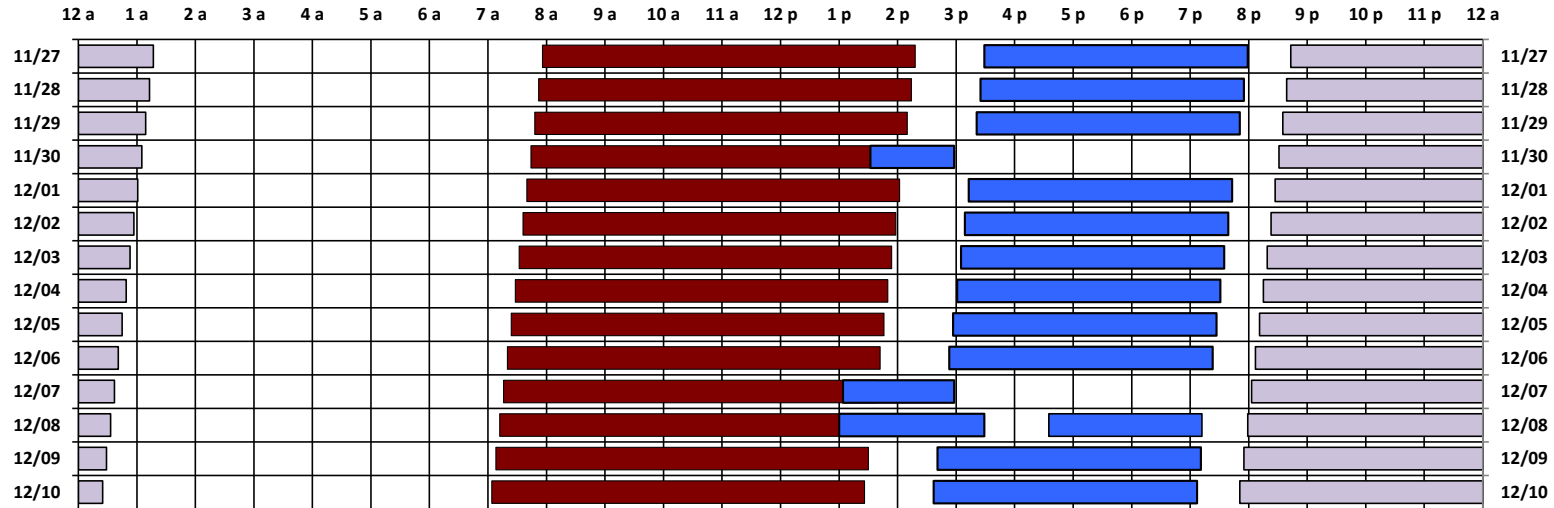

You are viewing the satellite schedule in Zulu (UTC) Time.

SPTR
Skynet
DSCS

South Pole Satellite Schedule

Date	SPTR Pass 1			SPTR Pass 2			SPTR Pass 3			SPTR Pass 4			SPTR Pass 5			Total Dur	DSCS Pass		Skynet Pass	
	Start	End	Dur	Start	End	Dur	Start	End	Dur	Start	End	Dur	Start	End	Dur		Start	End	Start	End
11/27/22	3:29 P	7:59 P	4:30	No Pass	No Pass	No Pass	No Pass	No Pass	No Pass	No Pass	No Pass	No Pass	No Pass	No Pass	No Pass	4:30	8:43 P	1:17 A	1:18 A	7:40 A
11/28/22	3:25 P	7:55 P	4:30	No Pass	No Pass	No Pass	No Pass	No Pass	No Pass	No Pass	No Pass	No Pass	No Pass	No Pass	No Pass	4:30	8:39 P	1:13 A	1:14 A	7:36 A
11/29/22	3:21 P	7:51 P	4:30	No Pass	No Pass	No Pass	No Pass	No Pass	No Pass	No Pass	No Pass	No Pass	No Pass	No Pass	No Pass	4:30	8:35 P	1:09 A	1:10 A	7:32 A
11/30/22	1:32 P	2:58 P	1:26	No Pass	No Pass	No Pass	No Pass	No Pass	No Pass	No Pass	No Pass	No Pass	No Pass	No Pass	No Pass	1:26	8:31 P	1:05 A	1:06 A	7:28 A
12/01/22	3:13 P	7:43 P	4:30	No Pass	No Pass	No Pass	No Pass	No Pass	No Pass	No Pass	No Pass	No Pass	No Pass	No Pass	No Pass	4:30	8:27 P	1:01 A	1:02 A	7:24 A
12/02/22	3:09 P	7:39 P	4:30	No Pass	No Pass	No Pass	No Pass	No Pass	No Pass	No Pass	No Pass	No Pass	No Pass	No Pass	No Pass	4:30	8:23 P	12:57 A	12:58 A	7:20 A
12/03/22	3:05 P	7:35 P	4:30	No Pass	No Pass	No Pass	No Pass	No Pass	No Pass	No Pass	No Pass	No Pass	No Pass	No Pass	No Pass	4:30	8:19 P	12:53 A	12:54 A	7:16 A
12/04/22	3:01 P	7:31 P	4:30	No Pass	No Pass	No Pass	No Pass	No Pass	No Pass	No Pass	No Pass	No Pass	No Pass	No Pass	No Pass	4:30	8:15 P	12:49 A	12:50 A	7:12 A
12/05/22	2:57 P	7:27 P	4:30	No Pass	No Pass	No Pass	No Pass	No Pass	No Pass	No Pass	No Pass	No Pass	No Pass	No Pass	No Pass	4:30	8:11 P	12:45 A	12:46 A	7:08 A
12/06/22	2:53 P	7:23 P	4:30	No Pass	No Pass	No Pass	No Pass	No Pass	No Pass	No Pass	No Pass	No Pass	No Pass	No Pass	No Pass	4:30	8:07 P	12:41 A	12:42 A	7:04 A
12/07/22	1:04 P	2:58 P	1:54	No Pass	No Pass	No Pass	No Pass	No Pass	No Pass	No Pass	No Pass	No Pass	No Pass	No Pass	No Pass	1:54	8:03 P	12:37 A	12:38 A	7:00 A
12/08/22	1:00 P	3:29 P	2:29	4:35 P	7:12 P	2:37	No Pass	No Pass	No Pass	No Pass	No Pass	No Pass	No Pass	No Pass	No Pass	5:06	7:59 P	12:33 A	12:34 A	6:56 A
12/09/22	2:41 P	7:11 P	4:30	No Pass	No Pass	No Pass	No Pass	No Pass	No Pass	No Pass	No Pass	No Pass	No Pass	No Pass	No Pass	4:30	7:55 P	12:29 A	12:30 A	6:52 A
12/10/22	2:37 P	7:07 P	4:30	No Pass	No Pass	No Pass	No Pass	No Pass	No Pass	No Pass	No Pass	No Pass	No Pass	No Pass	No Pass	4:30	7:51 P	12:25 A	12:26 A	6:48 A