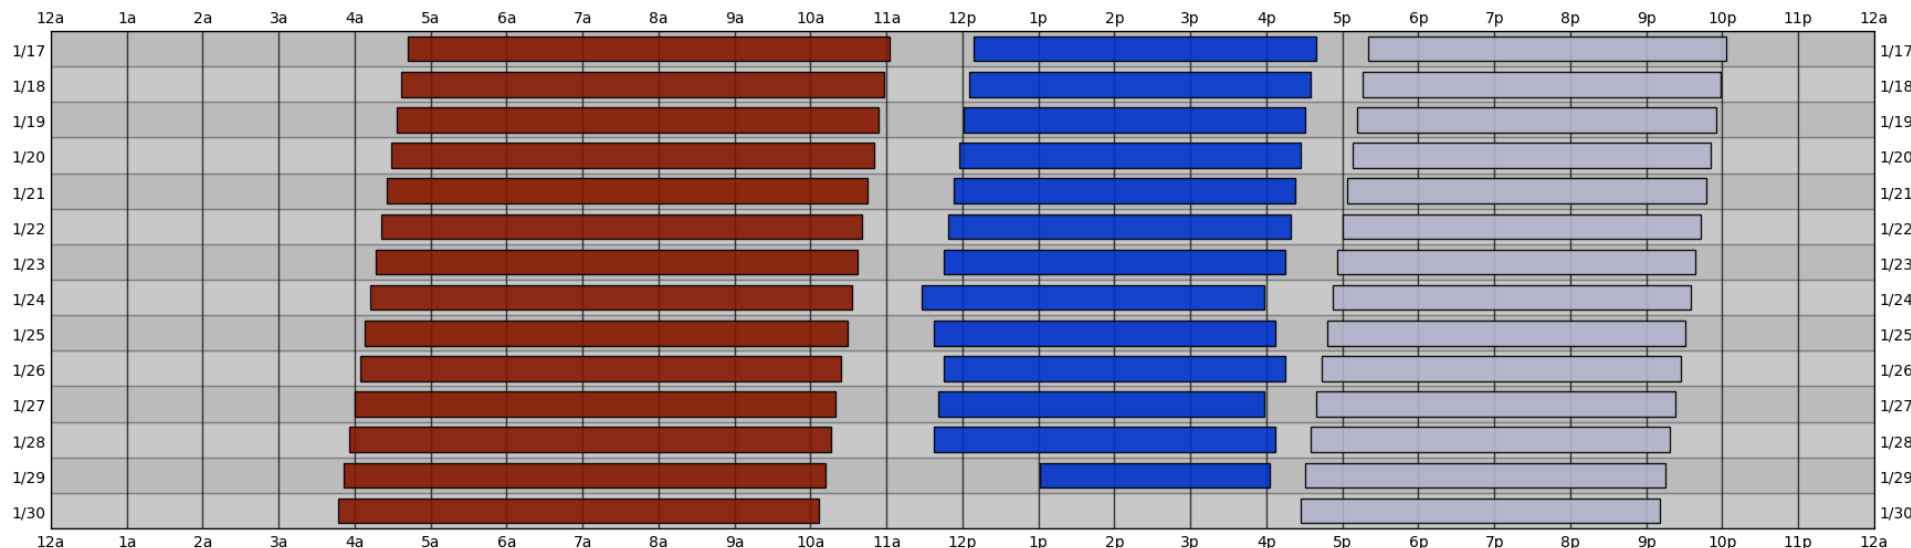

# South Pole Satellite Schedule

UTC

Date	SPTR Pass 1			SPTR Pass 2			SPTR Pass 3			SPTR Pass 4			SPTR Pass 5			Total Dur	DSCS Pass		SKY4C Pass	
	Start	End	Dur	Start	End	Dur	Start	End	Dur	Start	End	Dur	Start	End	Dur		Start	End	Start	End
01/17/23	12:09 PM	04:39 PM	04:30	No Pass	No Pass	00:00	No Pass	No Pass	00:00	No Pass	No Pass	00:00	No Pass	No Pass	00:00	04:30	05:20 PM	10:03 PM	10:04 PM	11:02 AM
01/18/23	12:05 PM	04:35 PM	04:30	No Pass	No Pass	00:00	No Pass	No Pass	00:00	No Pass	No Pass	00:00	No Pass	No Pass	00:00	04:30	05:16 PM	09:59 PM	10:00 PM	10:58 AM
01/19/23	12:01 PM	04:31 PM	04:30	No Pass	No Pass	00:00	No Pass	No Pass	00:00	No Pass	No Pass	00:00	No Pass	No Pass	00:00	04:30	05:12 PM	09:55 PM	09:56 PM	10:54 AM
01/20/23	11:57 AM	04:27 PM	04:30	No Pass	No Pass	00:00	No Pass	No Pass	00:00	No Pass	No Pass	00:00	No Pass	No Pass	00:00	04:30	05:08 PM	09:51 PM	09:52 PM	10:50 AM
01/21/23	11:53 AM	04:23 PM	04:30	No Pass	No Pass	00:00	No Pass	No Pass	00:00	No Pass	No Pass	00:00	No Pass	No Pass	00:00	04:30	05:04 PM	09:47 PM	09:48 PM	10:45 AM
01/22/23	11:49 AM	04:19 PM	04:30	No Pass	No Pass	00:00	No Pass	No Pass	00:00	No Pass	No Pass	00:00	No Pass	No Pass	00:00	04:30	05:00 PM	09:43 PM	09:44 PM	10:41 AM
01/23/23	11:45 AM	04:15 PM	04:30	No Pass	No Pass	00:00	No Pass	No Pass	00:00	No Pass	No Pass	00:00	No Pass	No Pass	00:00	04:30	04:56 PM	09:39 PM	09:40 PM	10:37 AM
01/24/23	11:28 AM	03:58 PM	04:30	No Pass	No Pass	00:00	No Pass	No Pass	00:00	No Pass	No Pass	00:00	No Pass	No Pass	00:00	04:30	04:52 PM	09:35 PM	09:36 PM	10:33 AM
01/25/23	11:37 AM	04:07 PM	04:30	No Pass	No Pass	00:00	No Pass	No Pass	00:00	No Pass	No Pass	00:00	No Pass	No Pass	00:00	04:30	04:48 PM	09:31 PM	09:32 PM	10:29 AM
01/26/23	11:45 AM	04:15 PM	04:30	No Pass	No Pass	00:00	No Pass	No Pass	00:00	No Pass	No Pass	00:00	No Pass	No Pass	00:00	04:30	04:44 PM	09:27 PM	09:28 PM	10:24 AM
01/27/23	11:41 AM	03:58 PM	04:17	No Pass	No Pass	00:00	No Pass	No Pass	00:00	No Pass	No Pass	00:00	No Pass	No Pass	00:00	04:17	04:39 PM	09:23 PM	09:24 PM	10:20 AM
01/28/23	11:37 AM	04:07 PM	04:30	No Pass	No Pass	00:00	No Pass	No Pass	00:00	No Pass	No Pass	00:00	No Pass	No Pass	00:00	04:30	04:35 PM	09:19 PM	09:20 PM	10:16 AM
01/29/23	01:01 PM	04:03 PM	03:02	No Pass	No Pass	00:00	No Pass	No Pass	00:00	No Pass	No Pass	00:00	No Pass	No Pass	00:00	03:02	04:31 PM	09:15 PM	09:16 PM	10:12 AM
01/30/23	No Pass	No Pass	00:00	No Pass	No Pass	00:00	No Pass	No Pass	00:00	No Pass	No Pass	00:00	No Pass	No Pass	00:00	00:00	04:27 PM	09:11 PM	09:12 PM	10:07 AM