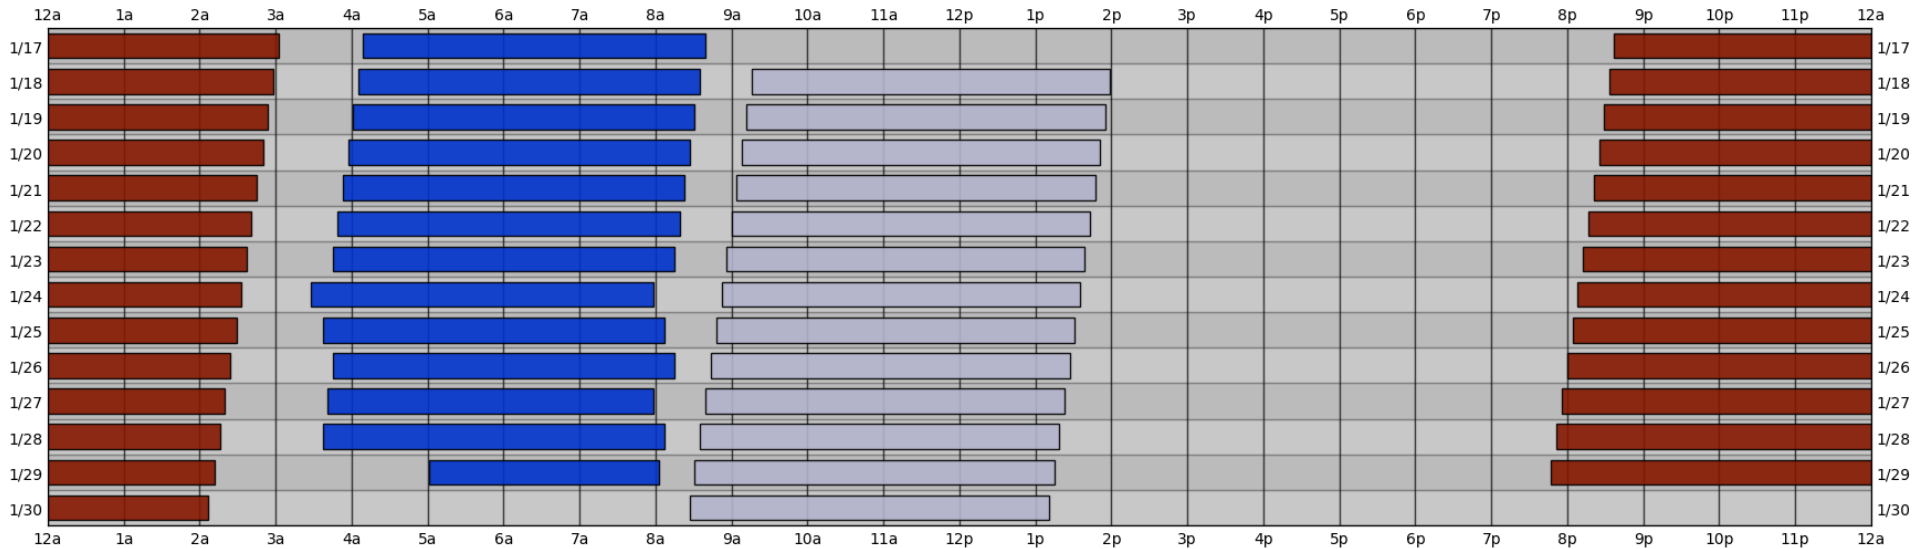

South Pole Satellite Schedule

PST

Date	SPTR Pass 1			SPTR Pass 2			SPTR Pass 3			SPTR Pass 4			SPTR Pass 5			Total Dur	DSCS Pass		SKY4C Pass	
	Start	End	Dur	Start	End	Dur	Start	End	Dur	Start	End	Dur	Start	End	Dur		Start	End	Start	End
01/18/23	04:05 AM	08:35 AM	04:30	No Pass	No Pass	00:00	No Pass	No Pass	00:00	No Pass	No Pass	00:00	No Pass	No Pass	00:00	04:30	09:16 AM	01:59 PM	08:33 PM	02:54 AM
01/19/23	04:01 AM	08:31 AM	04:30	No Pass	No Pass	00:00	No Pass	No Pass	00:00	No Pass	No Pass	00:00	No Pass	No Pass	00:00	04:30	09:12 AM	01:55 PM	08:29 PM	02:50 AM
01/20/23	03:57 AM	08:27 AM	04:30	No Pass	No Pass	00:00	No Pass	No Pass	00:00	No Pass	No Pass	00:00	No Pass	No Pass	00:00	04:30	09:08 AM	01:51 PM	08:25 PM	02:45 AM
01/21/23	03:53 AM	08:23 AM	04:30	No Pass	No Pass	00:00	No Pass	No Pass	00:00	No Pass	No Pass	00:00	No Pass	No Pass	00:00	04:30	09:04 AM	01:47 PM	08:21 PM	02:41 AM
01/22/23	03:49 AM	08:19 AM	04:30	No Pass	No Pass	00:00	No Pass	No Pass	00:00	No Pass	No Pass	00:00	No Pass	No Pass	00:00	04:30	09:00 AM	01:43 PM	08:17 PM	02:37 AM
01/23/23	03:45 AM	08:15 AM	04:30	No Pass	No Pass	00:00	No Pass	No Pass	00:00	No Pass	No Pass	00:00	No Pass	No Pass	00:00	04:30	08:56 AM	01:39 PM	08:12 PM	02:33 AM
01/24/23	03:28 AM	07:58 AM	04:30	No Pass	No Pass	00:00	No Pass	No Pass	00:00	No Pass	No Pass	00:00	No Pass	No Pass	00:00	04:30	08:52 AM	01:35 PM	08:08 PM	02:29 AM
01/25/23	03:37 AM	08:07 AM	04:30	No Pass	No Pass	00:00	No Pass	No Pass	00:00	No Pass	No Pass	00:00	No Pass	No Pass	00:00	04:30	08:48 AM	01:31 PM	08:04 PM	02:24 AM
01/26/23	03:45 AM	08:15 AM	04:30	No Pass	No Pass	00:00	No Pass	No Pass	00:00	No Pass	No Pass	00:00	No Pass	No Pass	00:00	04:30	08:44 AM	01:27 PM	08:00 PM	02:20 AM
01/27/23	03:41 AM	07:58 AM	04:17	No Pass	No Pass	00:00	No Pass	No Pass	00:00	No Pass	No Pass	00:00	No Pass	No Pass	00:00	04:17	08:39 AM	01:23 PM	07:56 PM	02:16 AM
01/28/23	03:37 AM	08:07 AM	04:30	No Pass	No Pass	00:00	No Pass	No Pass	00:00	No Pass	No Pass	00:00	No Pass	No Pass	00:00	04:30	08:35 AM	01:19 PM	07:51 PM	02:12 AM
01/29/23	05:01 AM	08:03 AM	03:02	No Pass	No Pass	00:00	No Pass	No Pass	00:00	No Pass	No Pass	00:00	No Pass	No Pass	00:00	03:02	08:31 AM	01:15 PM	07:47 PM	02:07 AM
01/30/23	05:01 AM	08:03 AM	03:02	No Pass	No Pass	00:00	No Pass	No Pass	00:00	No Pass	No Pass	00:00	No Pass	No Pass	00:00	03:02	08:27 AM	01:11 PM	07:47 PM	02:07 AM