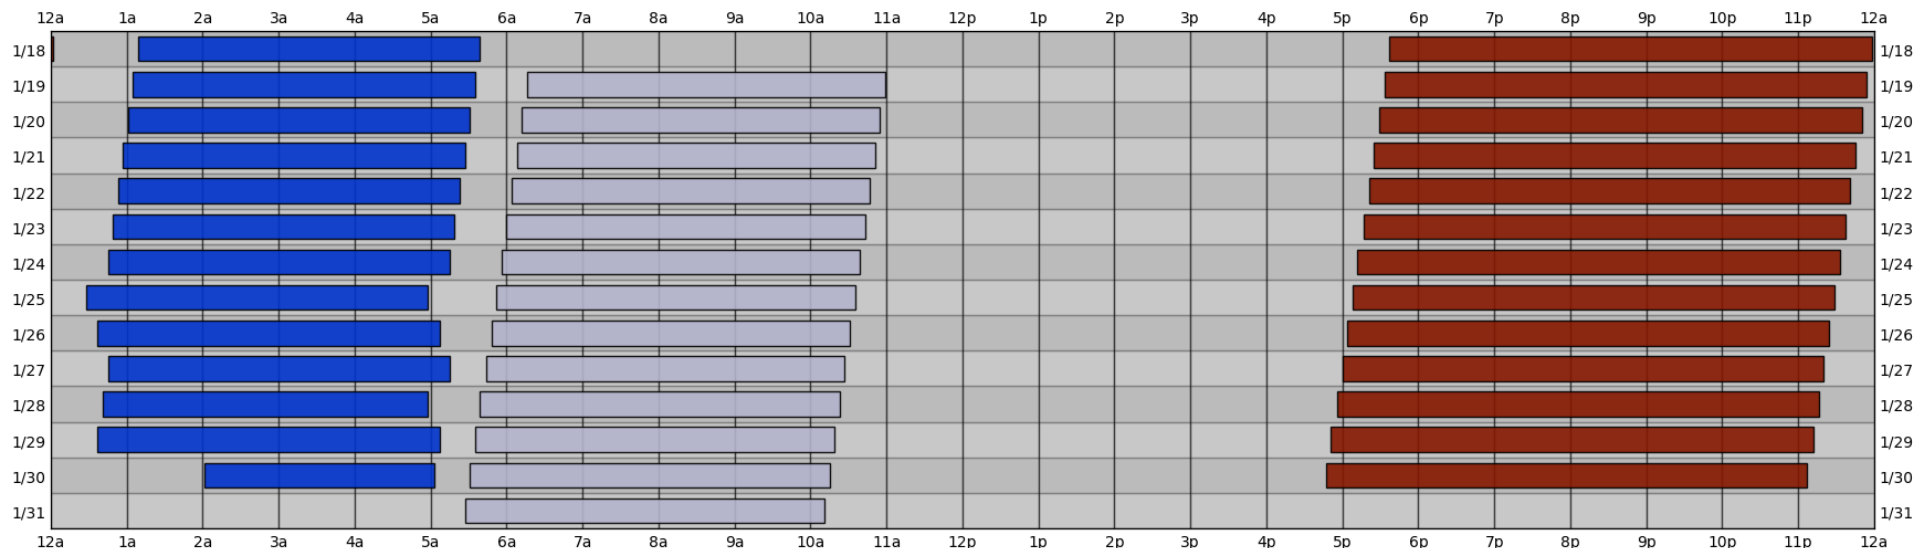

South Pole Satellite Schedule

NZDT

Date	SPTR Pass 1			SPTR Pass 2			SPTR Pass 3			SPTR Pass 4			SPTR Pass 5			Total Dur	DSCS Pass		SKY4C Pass	
	Start	End	Dur	Start	End	Dur	Start	End	Dur	Start	End	Dur	Start	End	Dur		Start	End	Start	End
01/19/23	01:05 AM	05:35 AM	04:30	No Pass	No Pass	00:00	No Pass	No Pass	00:00	No Pass	No Pass	00:00	No Pass	No Pass	00:00	04:30	06:16 AM	10:59 AM	05:33 PM	11:54 PM
01/20/23	01:01 AM	05:31 AM	04:30	No Pass	No Pass	00:00	No Pass	No Pass	00:00	No Pass	No Pass	00:00	No Pass	No Pass	00:00	04:30	06:12 AM	10:55 AM	05:29 PM	11:50 PM
01/21/23	12:57 AM	05:27 AM	04:30	No Pass	No Pass	00:00	No Pass	No Pass	00:00	No Pass	No Pass	00:00	No Pass	No Pass	00:00	04:30	06:08 AM	10:51 AM	05:25 PM	11:45 PM
01/22/23	12:53 AM	05:23 AM	04:30	No Pass	No Pass	00:00	No Pass	No Pass	00:00	No Pass	No Pass	00:00	No Pass	No Pass	00:00	04:30	06:04 AM	10:47 AM	05:21 PM	11:41 PM
01/23/23	12:49 AM	05:19 AM	04:30	No Pass	No Pass	00:00	No Pass	No Pass	00:00	No Pass	No Pass	00:00	No Pass	No Pass	00:00	04:30	06:00 AM	10:43 AM	05:17 PM	11:37 PM
01/24/23	12:45 AM	05:15 AM	04:30	No Pass	No Pass	00:00	No Pass	No Pass	00:00	No Pass	No Pass	00:00	No Pass	No Pass	00:00	04:30	05:56 AM	10:39 AM	05:12 PM	11:33 PM
01/25/23	12:28 AM	04:58 AM	04:30	No Pass	No Pass	00:00	No Pass	No Pass	00:00	No Pass	No Pass	00:00	No Pass	No Pass	00:00	04:30	05:52 AM	10:35 AM	05:08 PM	11:29 PM
01/26/23	12:37 AM	05:07 AM	04:30	No Pass	No Pass	00:00	No Pass	No Pass	00:00	No Pass	No Pass	00:00	No Pass	No Pass	00:00	04:30	05:48 AM	10:31 AM	05:04 PM	11:24 PM
01/27/23	12:45 AM	05:15 AM	04:30	No Pass	No Pass	00:00	No Pass	No Pass	00:00	No Pass	No Pass	00:00	No Pass	No Pass	00:00	04:30	05:44 AM	10:27 AM	05:00 PM	11:20 PM
01/28/23	12:41 AM	04:58 AM	04:17	No Pass	No Pass	00:00	No Pass	No Pass	00:00	No Pass	No Pass	00:00	No Pass	No Pass	00:00	04:17	05:39 AM	10:23 AM	04:56 PM	11:16 PM
01/29/23	12:37 AM	05:07 AM	04:30	No Pass	No Pass	00:00	No Pass	No Pass	00:00	No Pass	No Pass	00:00	No Pass	No Pass	00:00	04:30	05:35 AM	10:19 AM	04:51 PM	11:12 PM
01/30/23	02:01 AM	05:03 AM	03:02	No Pass	No Pass	00:00	No Pass	No Pass	00:00	No Pass	No Pass	00:00	No Pass	No Pass	00:00	03:02	05:31 AM	10:15 AM	04:47 PM	11:07 PM
01/31/23	02:01 AM	05:03 AM	03:02	No Pass	No Pass	00:00	No Pass	No Pass	00:00	No Pass	No Pass	00:00	No Pass	No Pass	00:00	03:02	05:27 AM	10:11 AM	04:47 PM	11:07 PM