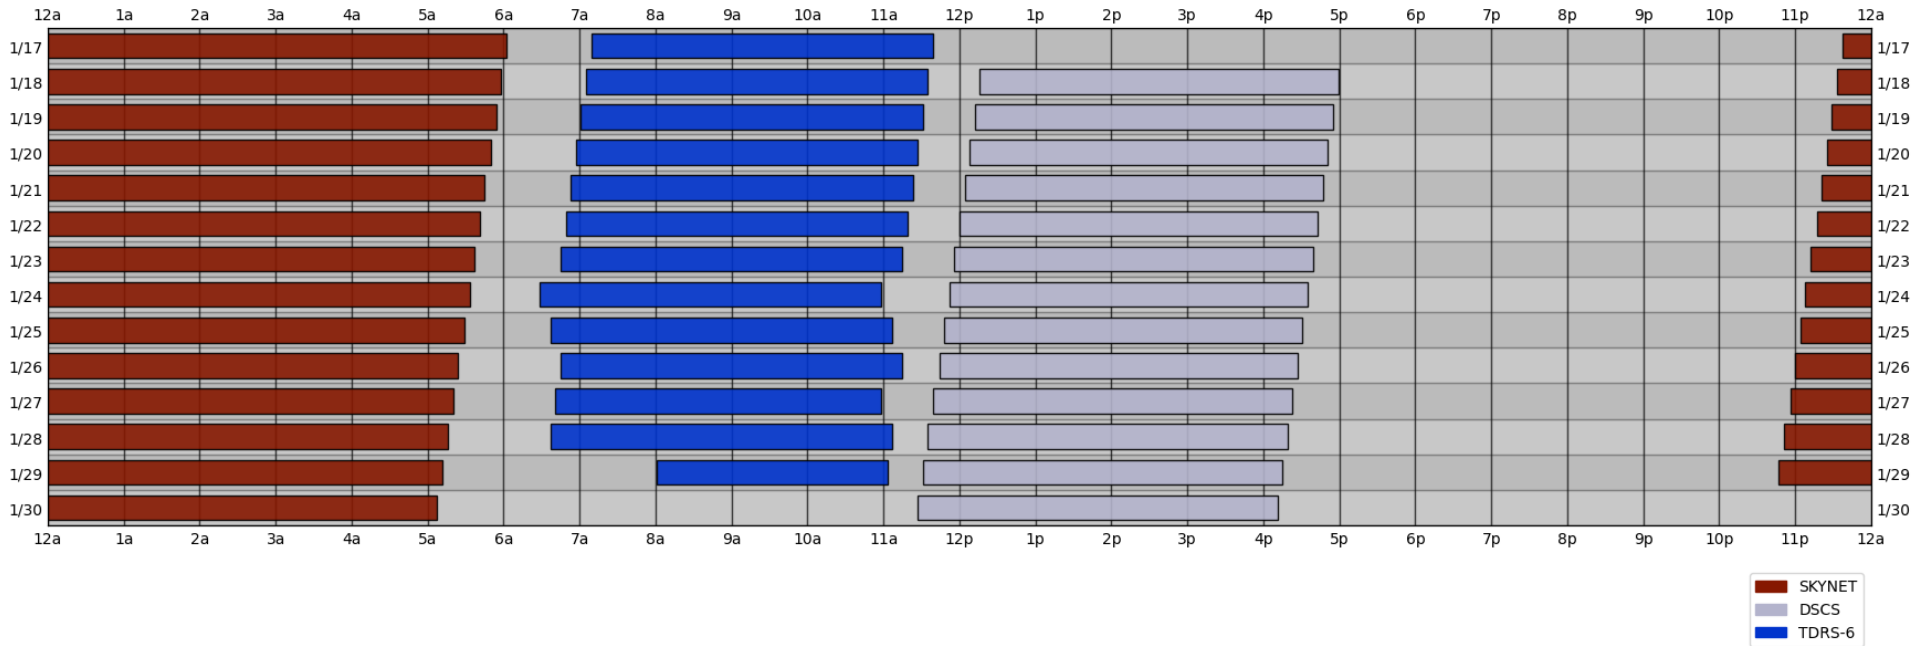

South Pole Satellite Schedule

EST

	SPTR Pass 1			SPTR Pass 2			SPTR Pass 3			SPTR Pass 4			SPTR Pass 5			Total	DSCS Pass		SKY4C Pass	
Date	Start	End	Dur	Start	End	Dur	Start	End	Dur	Start	End	Dur	Start	End	Dur	Dur	Start	End	Start	End
01/18/23	07:05 AM	11:35 AM	04:30	No Pass	No Pass	00:00	No Pass	No Pass	00:00	No Pass	No Pass	00:00	No Pass	No Pass	00:00	04:30	12:16 PM	04:59 PM	11:33 PM	05:54 AM
01/19/23	07:01 AM	11:31 AM	04:30	No Pass	No Pass	00:00	No Pass	No Pass	00:00	No Pass	No Pass	00:00	No Pass	No Pass	00:00	04:30	12:12 PM	04:55 PM	11:29 PM	05:50 AM
01/20/23	06:57 AM	11:27 AM	04:30	No Pass	No Pass	00:00	No Pass	No Pass	00:00	No Pass	No Pass	00:00	No Pass	No Pass	00:00	04:30	12:08 PM	04:51 PM	11:25 PM	05:45 AM
01/21/23	06:53 AM	11:23 AM	04:30	No Pass	No Pass	00:00	No Pass	No Pass	00:00	No Pass	No Pass	00:00	No Pass	No Pass	00:00	04:30	12:04 PM	04:47 PM	11:21 PM	05:41 AM
01/22/23	06:49 AM	11:19 AM	04:30	No Pass	No Pass	00:00	No Pass	No Pass	00:00	No Pass	No Pass	00:00	No Pass	No Pass	00:00	04:30	12:00 PM	04:43 PM	11:17 PM	05:37 AM
01/23/23	06:45 AM	11:15 AM	04:30	No Pass	No Pass	00:00	No Pass	No Pass	00:00	No Pass	No Pass	00:00	No Pass	No Pass	00:00	04:30	11:56 AM	04:39 PM	11:12 PM	05:33 AM
01/24/23	06:28 AM	10:58 AM	04:30	No Pass	No Pass	00:00	No Pass	No Pass	00:00	No Pass	No Pass	00:00	No Pass	No Pass	00:00	04:30	11:52 AM	04:35 PM	11:08 PM	05:29 AM
01/25/23	06:37 AM	11:07 AM	04:30	No Pass	No Pass	00:00	No Pass	No Pass	00:00	No Pass	No Pass	00:00	No Pass	No Pass	00:00	04:30	11:48 AM	04:31 PM	11:04 PM	05:24 AM
01/26/23	06:45 AM	11:15 AM	04:30	No Pass	No Pass	00:00	No Pass	No Pass	00:00	No Pass	No Pass	00:00	No Pass	No Pass	00:00	04:30	11:44 AM	04:27 PM	11:00 PM	05:20 AM
01/27/23	06:41 AM	10:58 AM	04:17	No Pass	No Pass	00:00	No Pass	No Pass	00:00	No Pass	No Pass	00:00	No Pass	No Pass	00:00	04:17	11:39 AM	04:23 PM	10:56 PM	05:16 AM
01/28/23	06:37 AM	11:07 AM	04:30	No Pass	No Pass	00:00	No Pass	No Pass	00:00	No Pass	No Pass	00:00	No Pass	No Pass	00:00	04:30	11:35 AM	04:19 PM	10:51 PM	05:12 AM
01/29/23	08:01 AM	11:03 AM	03:02	No Pass	No Pass	00:00	No Pass	No Pass	00:00	No Pass	No Pass	00:00	No Pass	No Pass	00:00	03:02	11:31 AM	04:15 PM	10:47 PM	05:07 AM
01/30/23	08:01 AM	11:03 AM	03:02	No Pass	No Pass	00:00	No Pass	No Pass	00:00	No Pass	No Pass	00:00	No Pass	No Pass	00:00	03:02	11:27 AM	04:11 PM	10:47 PM	05:07 AM